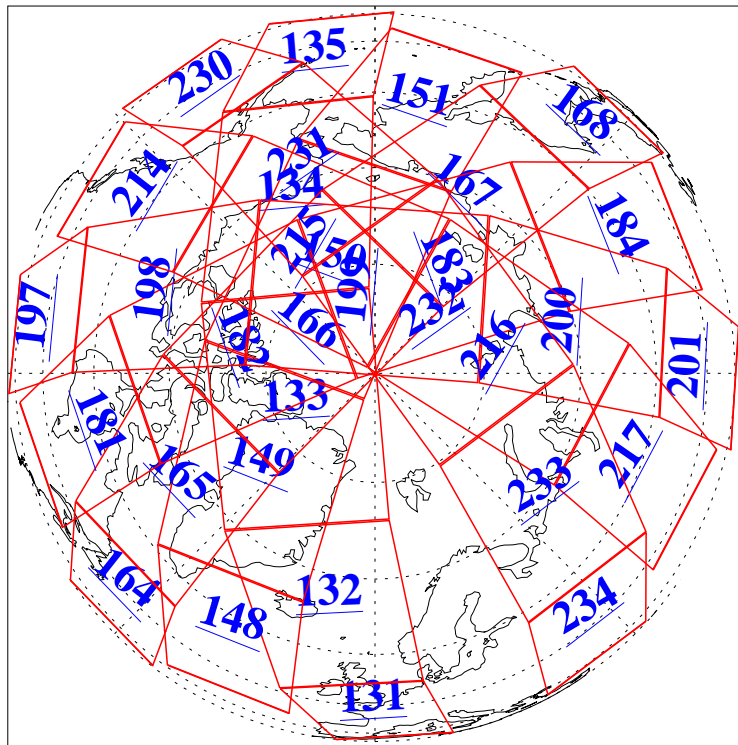

L1B Availability
AMSU Granules: 240
HSB Granules: 0
AIRS Granules: 240

17 Nov 2009
DoY 321
Aqua Day 2754
Granules: 1 to 120

Granules: 121 to 240

Legend: AMSU Available, HSB Available, AIRS Available

L1B Availability
AMSU Granules: 240
HSB Granules: 0
AIRS Granules: 240

17 Nov 2009
DoY 321
Aqua Day 2754
Ascending Granules

Descending Granules

Legend: AMSU Available, HSB Available, AIRS Available

L1B Availability
AMSU Granules: 240
HSB Granules: 0
AIRS Granules: 240

17 Nov 2009
DoY 321
Aqua Day 2754

Northern Hemisphere Granules

Southern Hemisphere Granules

Legend: AMSU Available, HSB Available, AIRS Available