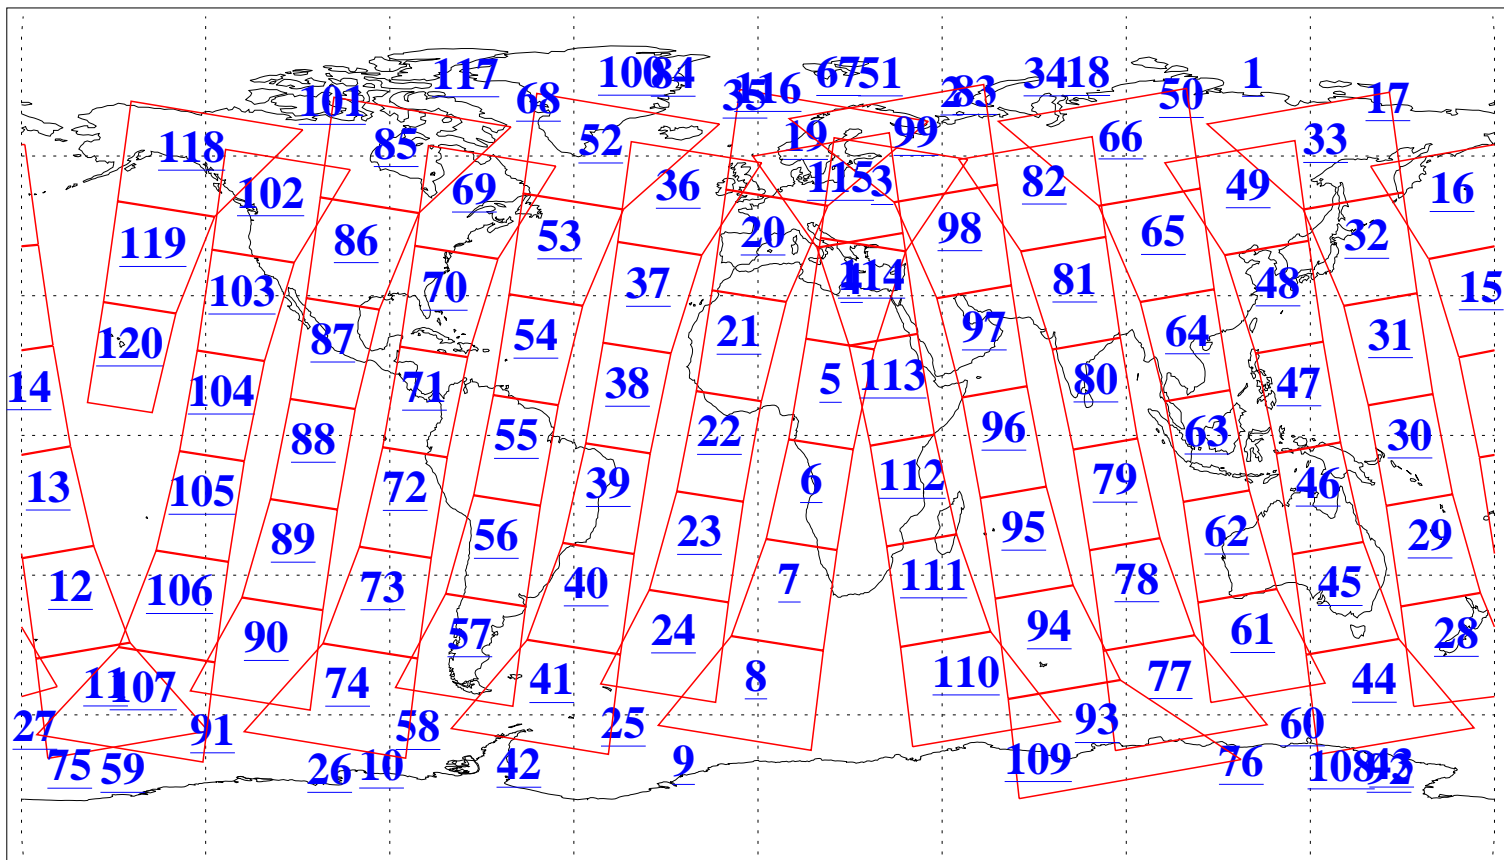

L1B Availability
AMSU Granules: 240
HSB Granules: 0
AIRS Granules: 240

17 Nov 2009
DoY 321
Aqua Day 2754
Granules: 1 to 120

Granules: 121 to 240

Legend: AMSU Available, HSB Available, AIRS Available

L1B Availability
AMSU Granules: 240
HSB Granules: 0
AIRS Granules: 240

17 Nov 2009
DoY 321
Aqua Day 2754
Ascending Granules

Descending Granules

Legend: AMSU Available, HSB Available, AIRS Available

L1B Availability
AMSU Granules: 240
HSB Granules: 0
AIRS Granules: 240

17 Nov 2009
DoY 321
Aqua Day 2754

Northern Hemisphere Granules

Southern Hemisphere Granules

Legend: AMSU Available, HSB Available, AIRS Available