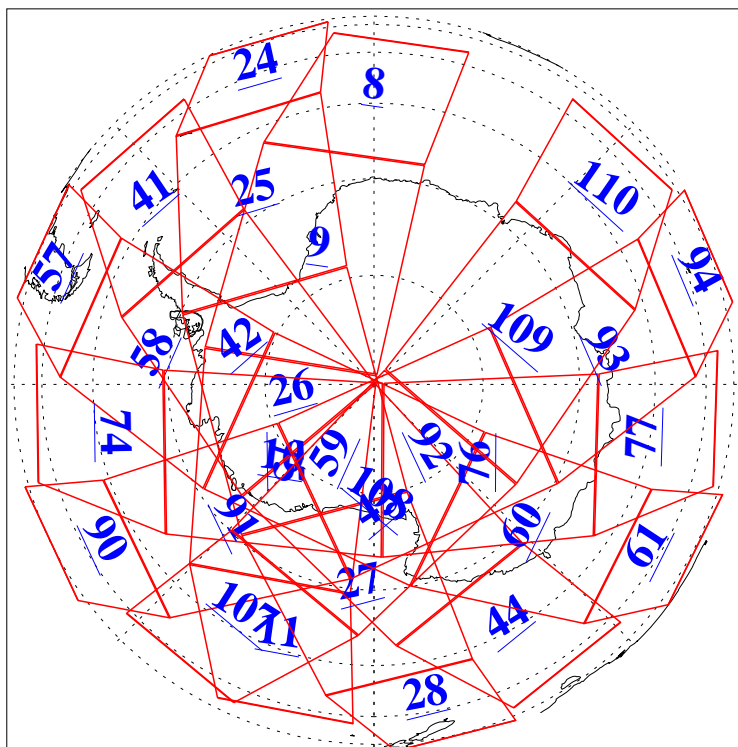

L1B Availability
AMSU Granules: 240
HSB Granules: 0
AIRS Granules: 240

17 Nov 2009
DoY 321
Aqua Day 2754
Granules: 1 to 120

Granules: 121 to 240

Legend: AMSU Available, HSB Available, AIRS Available

L1B Availability
AMSU Granules: 240
HSB Granules: 0
AIRS Granules: 240

17 Nov 2009
DoY 321
Aqua Day 2754
Ascending Granules

Descending Granules

Legend: AMSU Available, HSB Available, AIRS Available

L1B Availability
AMSU Granules: 240
HSB Granules: 0
AIRS Granules: 240

17 Nov 2009
DoY 321
Aqua Day 2754

Northern Hemisphere Granules

Southern Hemisphere Granules

Legend: AMSU Available, HSB Available, AIRS Available