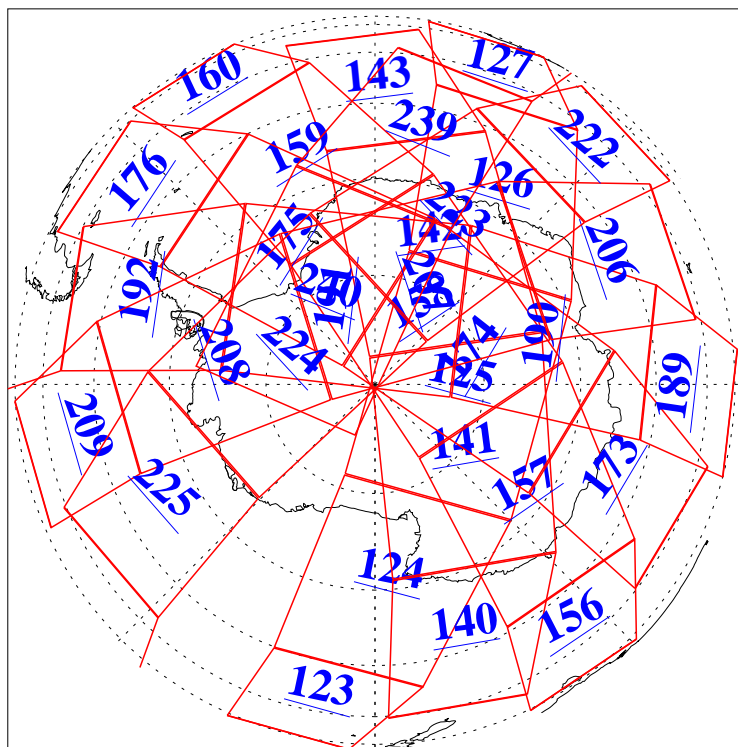

L1B Availability
AMSU Granules: 240
HSB Granules: 0
AIRS Granules: 240

17 Nov 2009
DoY 321
Aqua Day 2754
Granules: 1 to 120

Granules: 121 to 240

Legend: AMSU Available, HSB Available, AIRS Available

L1B Availability
AMSU Granules: 240
HSB Granules: 0
AIRS Granules: 240

17 Nov 2009
DoY 321
Aqua Day 2754
Ascending Granules

Descending Granules

Legend: AMSU Available, HSB Available, AIRS Available

L1B Availability
AMSU Granules: 240
HSB Granules: 0
AIRS Granules: 240

17 Nov 2009
DoY 321
Aqua Day 2754

Northern Hemisphere Granules

Southern Hemisphere Granules

Legend: AMSU Available, HSB Available, AIRS Available