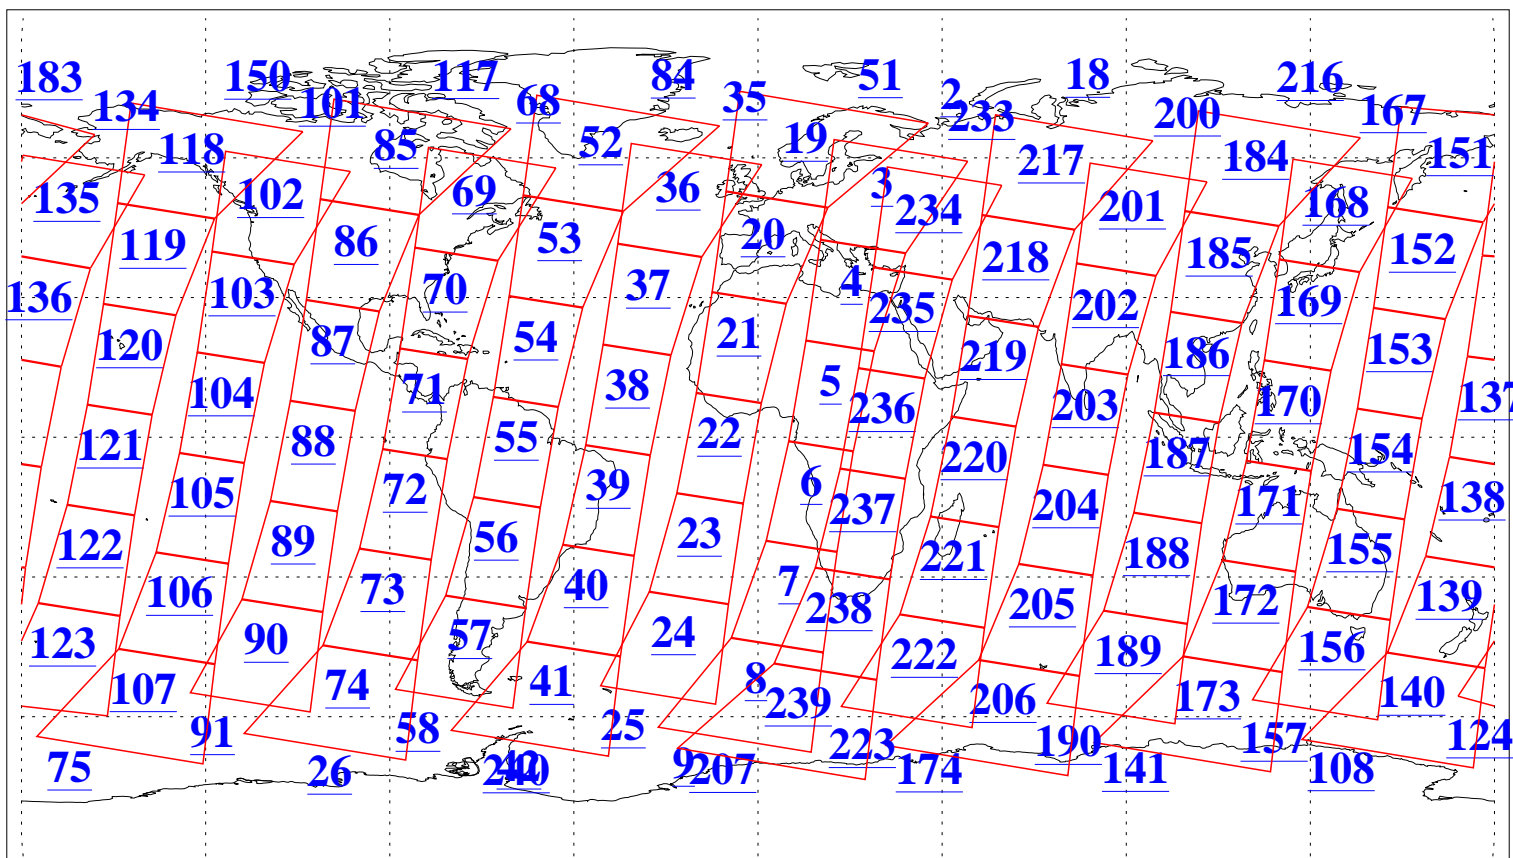

L1B Availability
AMSU Granules: 240
HSB Granules: 0
AIRS Granules: 240

17 Nov 2009
DoY 321
Aqua Day 2754
Granules: 1 to 120

Granules: 121 to 240

Legend: AMSU Available, HSB Available, AIRS Available

L1B Availability
AMSU Granules: 240
HSB Granules: 0
AIRS Granules: 240

17 Nov 2009
DoY 321
Aqua Day 2754
Ascending Granules

Descending Granules

Legend: AMSU Available, HSB Available, AIRS Available

L1B Availability
AMSU Granules: 240
HSB Granules: 0
AIRS Granules: 240

17 Nov 2009
DoY 321
Aqua Day 2754

Northern Hemisphere Granules

Southern Hemisphere Granules

Legend: AMSU Available, HSB Available, AIRS Available