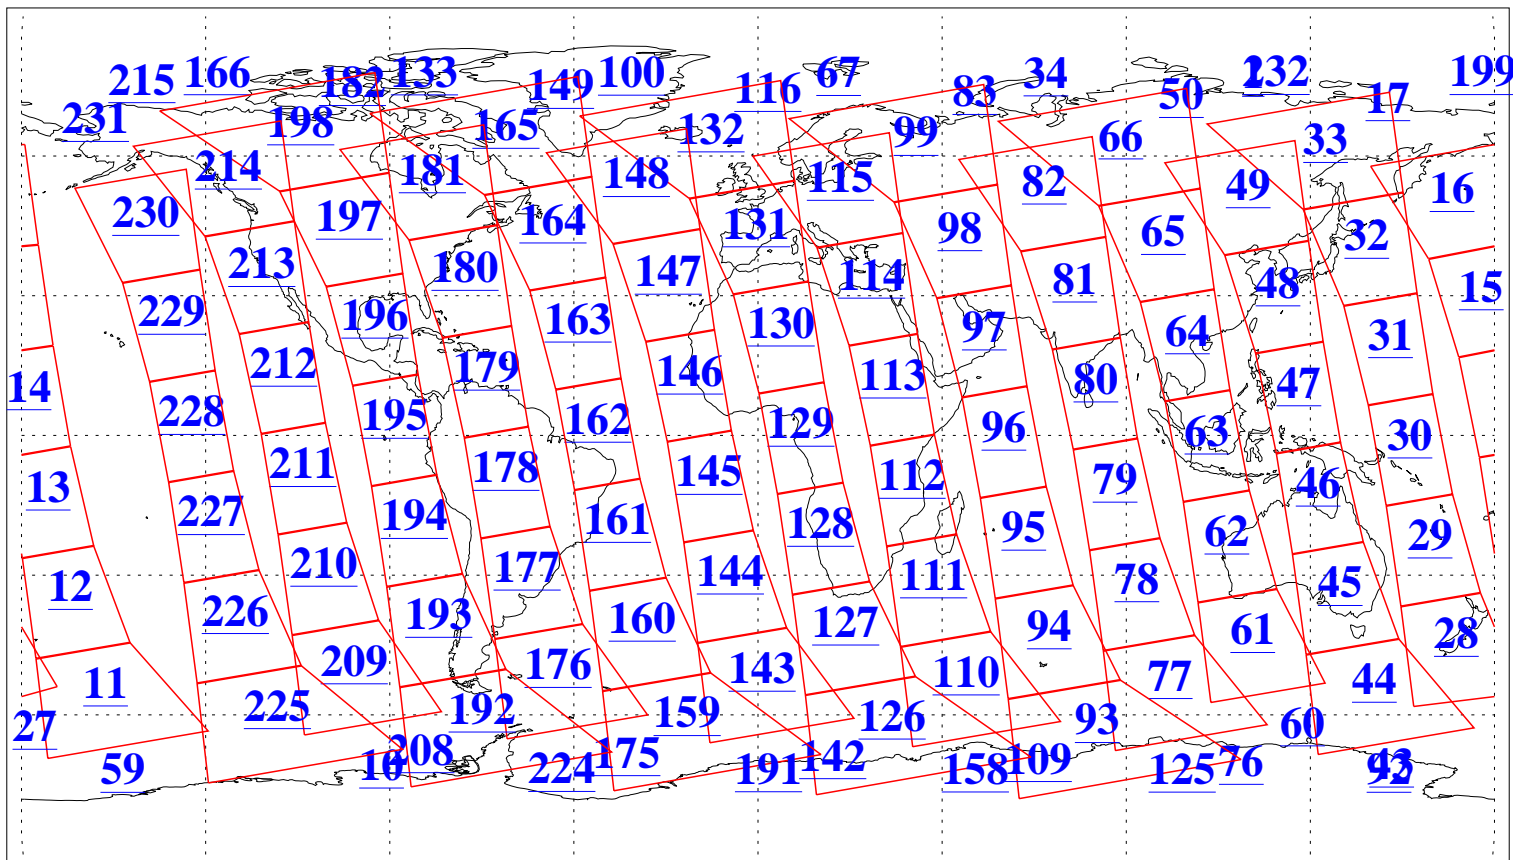

L1B Availability
AMSU Granules: 240
HSB Granules: 0
AIRS Granules: 240

17 Nov 2009
DoY 321
Aqua Day 2754
Granules: 1 to 120

Granules: 121 to 240

Legend: AMSU Available, HSB Available, AIRS Available

L1B Availability
AMSU Granules: 240
HSB Granules: 0
AIRS Granules: 240

17 Nov 2009
DoY 321
Aqua Day 2754
Ascending Granules

Descending Granules

Legend: AMSU Available, HSB Available, AIRS Available

L1B Availability
AMSU Granules: 240
HSB Granules: 0
AIRS Granules: 240

17 Nov 2009
DoY 321
Aqua Day 2754