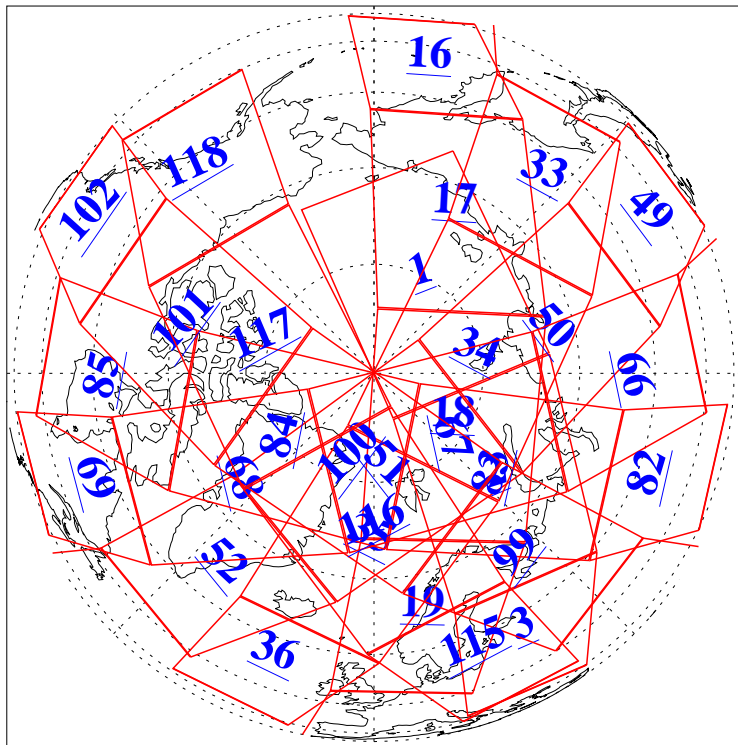

L1B Availability
AMSU Granules: 240
HSB Granules: 0
AIRS Granules: 240

17 Nov 2009
DoY 321
Aqua Day 2754
Granules: 1 to 120

Granules: 121 to 240

Legend: AMSU Available, HSB Available, AIRS Available

L1B Availability
AMSU Granules: 240
HSB Granules: 0
AIRS Granules: 240

17 Nov 2009
DoY 321
Aqua Day 2754
Ascending Granules

Descending Granules

Legend: AMSU Available, HSB Available, AIRS Available

L1B Availability
AMSU Granules: 240
HSB Granules: 0
AIRS Granules: 240

17 Nov 2009
DoY 321
Aqua Day 2754

Northern Hemisphere Granules

Southern Hemisphere Granules

Legend: AMSU Available, HSB Available, AIRS Available