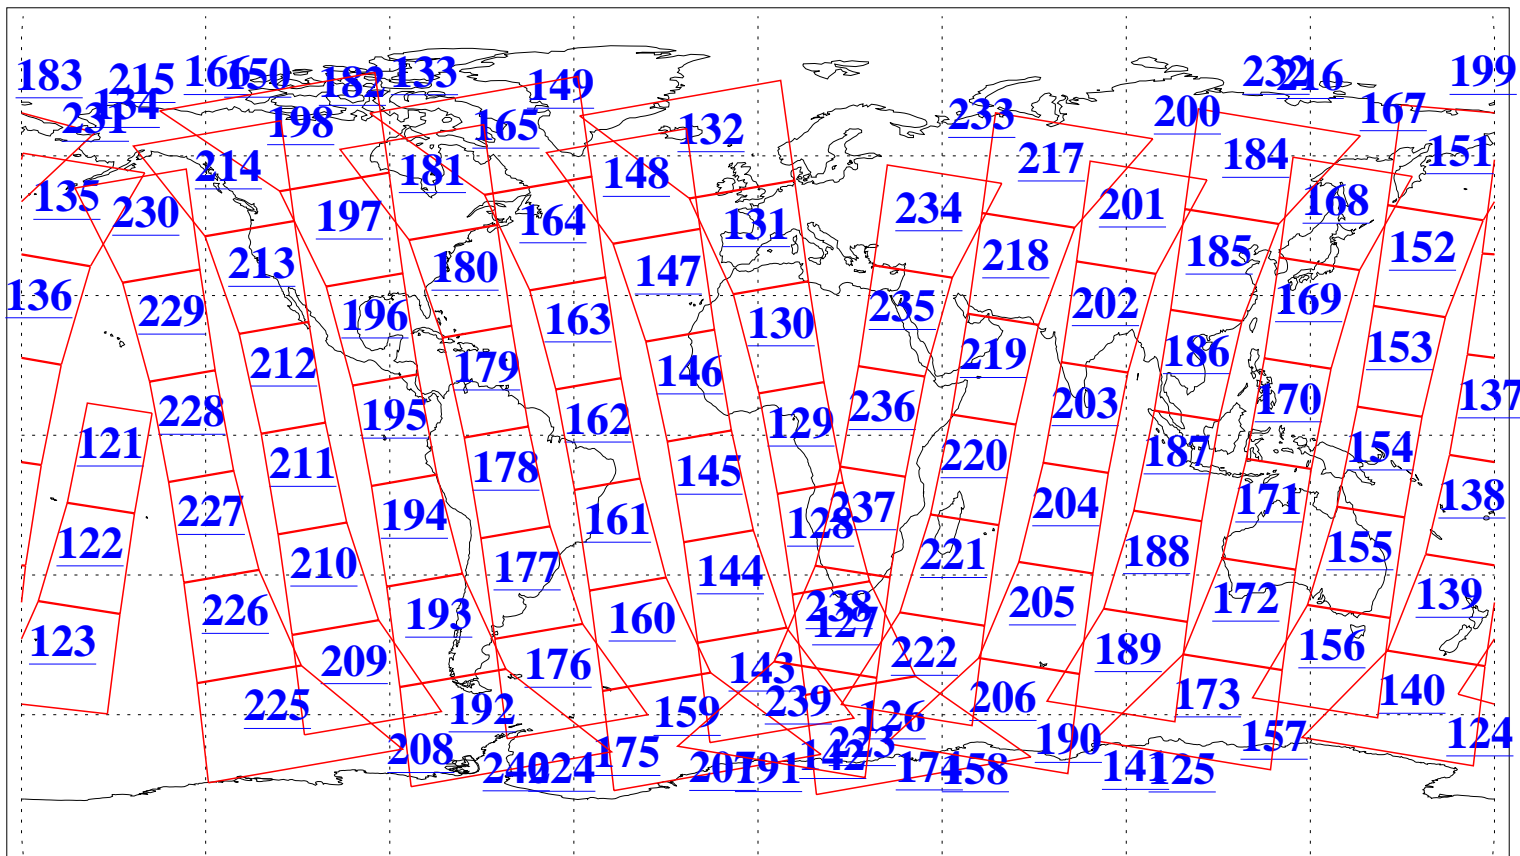

L1B Availability
AMSU Granules: 240
HSB Granules: 0
AIRS Granules: 240

17 Nov 2009
DoY 321
Aqua Day 2754
Granules: 1 to 120

Granules: 121 to 240

Legend: AMSU Available, HSB Available, AIRS Available

L1B Availability
AMSU Granules: 240
HSB Granules: 0
AIRS Granules: 240

17 Nov 2009
DoY 321
Aqua Day 2754
Ascending Granules

Descending Granules

Legend: AMSU Available, HSB Available, AIRS Available

L1B Availability
AMSU Granules: 240
HSB Granules: 0
AIRS Granules: 240

17 Nov 2009
DoY 321
Aqua Day 2754

Northern Hemisphere Granules

Southern Hemisphere Granules

Legend: AMSU Available, HSB Available, AIRS Available