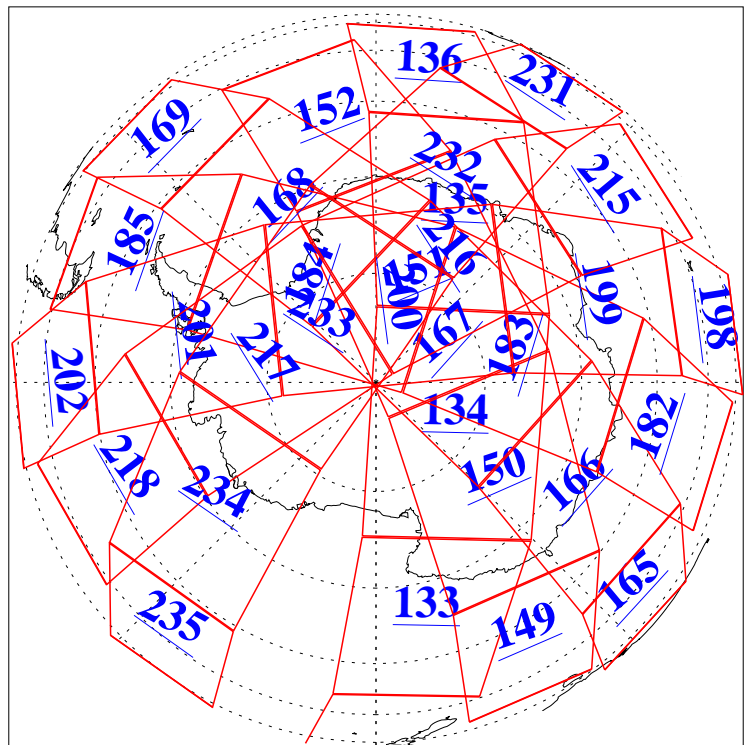

L1B Availability  
AMSU Granules: 240  
HSB Granules: 0  
AIRS Granules: 240

16 Nov 2009  
DoY 320  
Aqua Day 2753  
Granules: 1 to 120

Granules: 121 to 240

Legend: AMSU Available, HSB Available, AIRS Available

L1B Availability  
AMSU Granules: 240  
HSB Granules: 0  
AIRS Granules: 240

16 Nov 2009  
DoY 320  
Aqua Day 2753  
Ascending Granules

Descending Granules

Legend: AMSU Available, HSB Available, AIRS Available

L1B Availability  
 AMSU Granules: 240  
 HSB Granules: 0  
 AIRS Granules: 240

16 Nov 2009  
 DoY 320  
 Aqua Day 2753

Northern Hemisphere Granules

Southern Hemisphere Granules

Legend: AMSU Available, HSB Available, AIRS Available