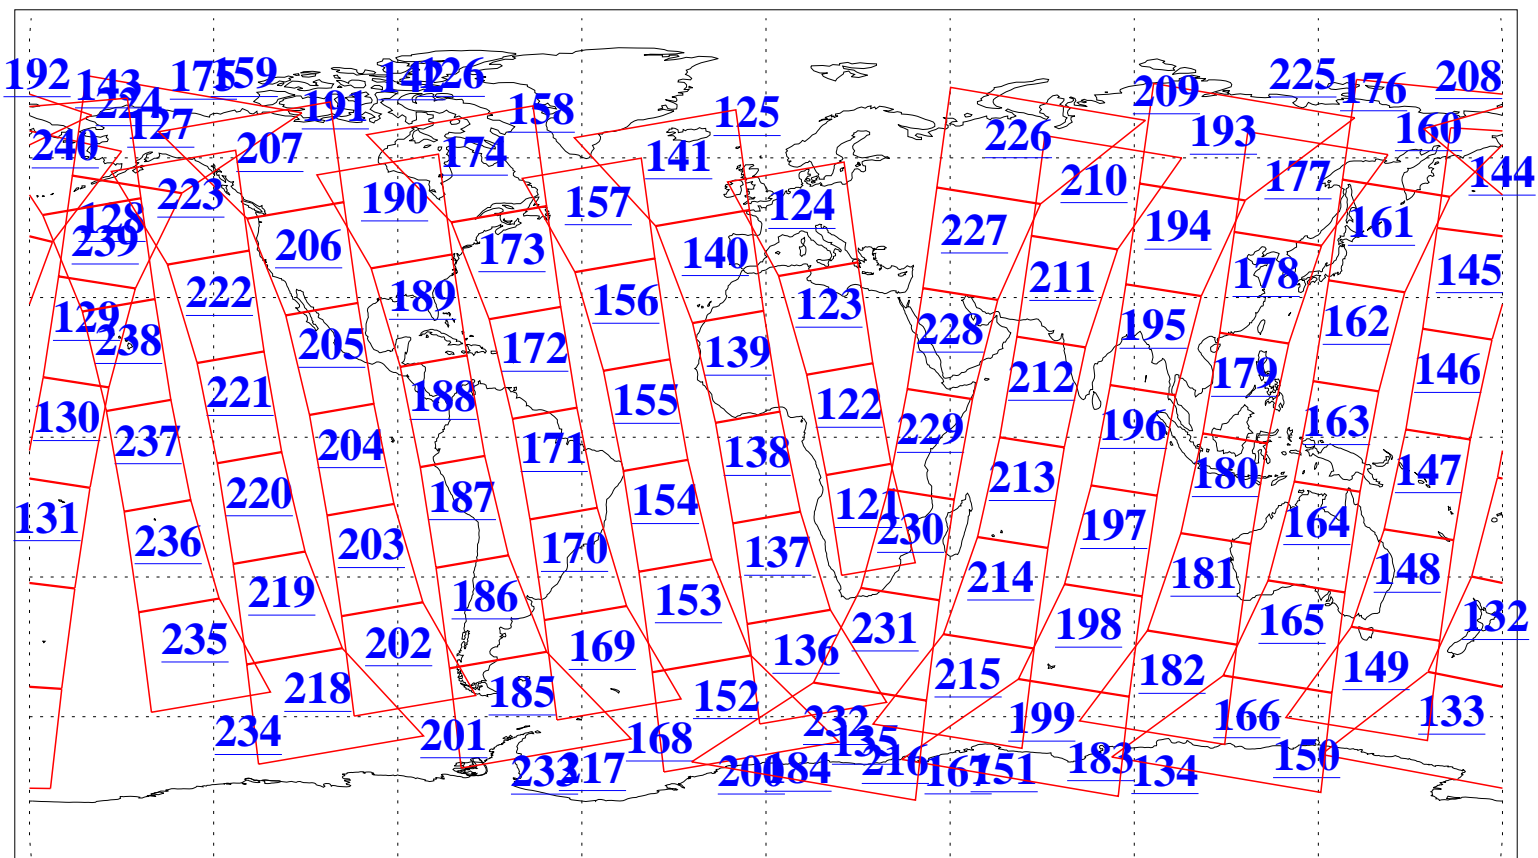

L1B Availability  
AMSU Granules: 240  
HSB Granules: 0  
AIRS Granules: 240

16 Nov 2009  
DoY 320  
Aqua Day 2753  
Granules: 1 to 120

Granules: 121 to 240

Legend: AMSU Available, HSB Available, AIRS Available

L1B Availability  
AMSU Granules: 240  
HSB Granules: 0  
AIRS Granules: 240

16 Nov 2009  
DoY 320  
Aqua Day 2753  
Ascending Granules

Descending Granules

Legend: AMSU Available, HSB Available, AIRS Available

L1B Availability  
 AMSU Granules: 240  
 HSB Granules: 0  
 AIRS Granules: 240

16 Nov 2009  
 DoY 320  
 Aqua Day 2753

Northern Hemisphere Granules

Southern Hemisphere Granules

Legend: AMSU Available, HSB Available, AIRS Available