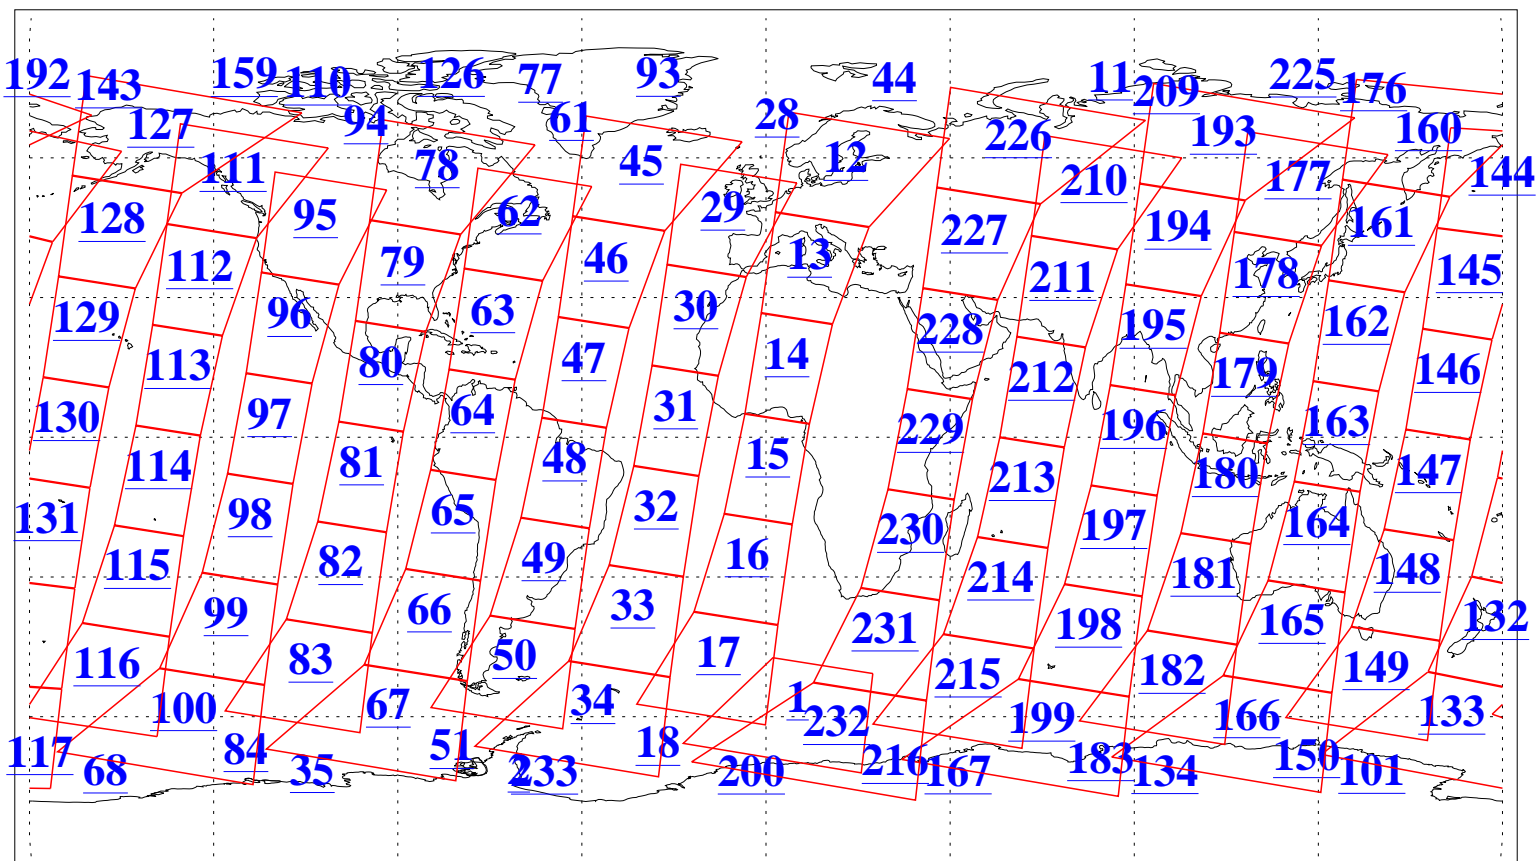

L1B Availability  
AMSU Granules: 240  
HSB Granules: 0  
AIRS Granules: 240

16 Nov 2009  
DoY 320  
Aqua Day 2753  
Granules: 1 to 120

Granules: 121 to 240

Legend: AMSU Available, HSB Available, AIRS Available

L1B Availability  
AMSU Granules: 240  
HSB Granules: 0  
AIRS Granules: 240

16 Nov 2009  
DoY 320  
Aqua Day 2753  
Ascending Granules

Descending Granules

Legend: AMSU Available, HSB Available, AIRS Available

L1B Availability  
 AMSU Granules: 240  
 HSB Granules: 0  
 AIRS Granules: 240

16 Nov 2009  
 DoY 320  
 Aqua Day 2753

Northern Hemisphere Granules

Southern Hemisphere Granules

Legend: AMSU Available, HSB Available, AIRS Available