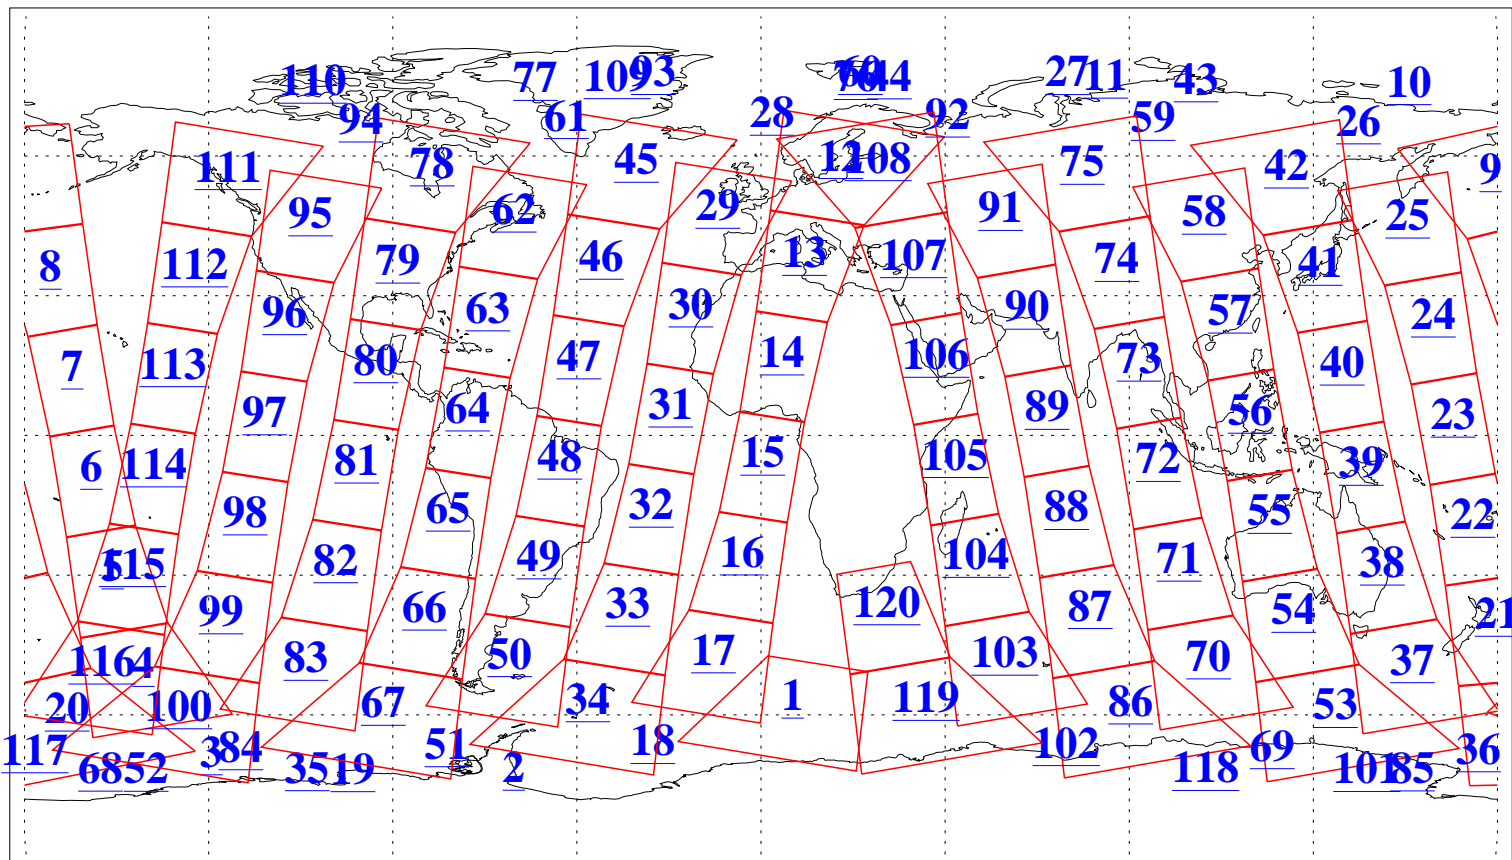

L1B Availability  
AMSU Granules: 240  
HSB Granules: 0  
AIRS Granules: 240

16 Nov 2009  
DoY 320  
Aqua Day 2753  
Granules: 1 to 120

Granules: 121 to 240

Legend: AMSU Available, HSB Available, AIRS Available

L1B Availability  
AMSU Granules: 240  
HSB Granules: 0  
AIRS Granules: 240

16 Nov 2009  
DoY 320  
Aqua Day 2753  
Ascending Granules

Descending Granules

Legend: AMSU Available, HSB Available, AIRS Available

L1B Availability  
 AMSU Granules: 240  
 HSB Granules: 0  
 AIRS Granules: 240

16 Nov 2009  
 DoY 320  
 Aqua Day 2753

Northern Hemisphere Granules

Southern Hemisphere Granules

Legend: AMSU Available, HSB Available, AIRS Available