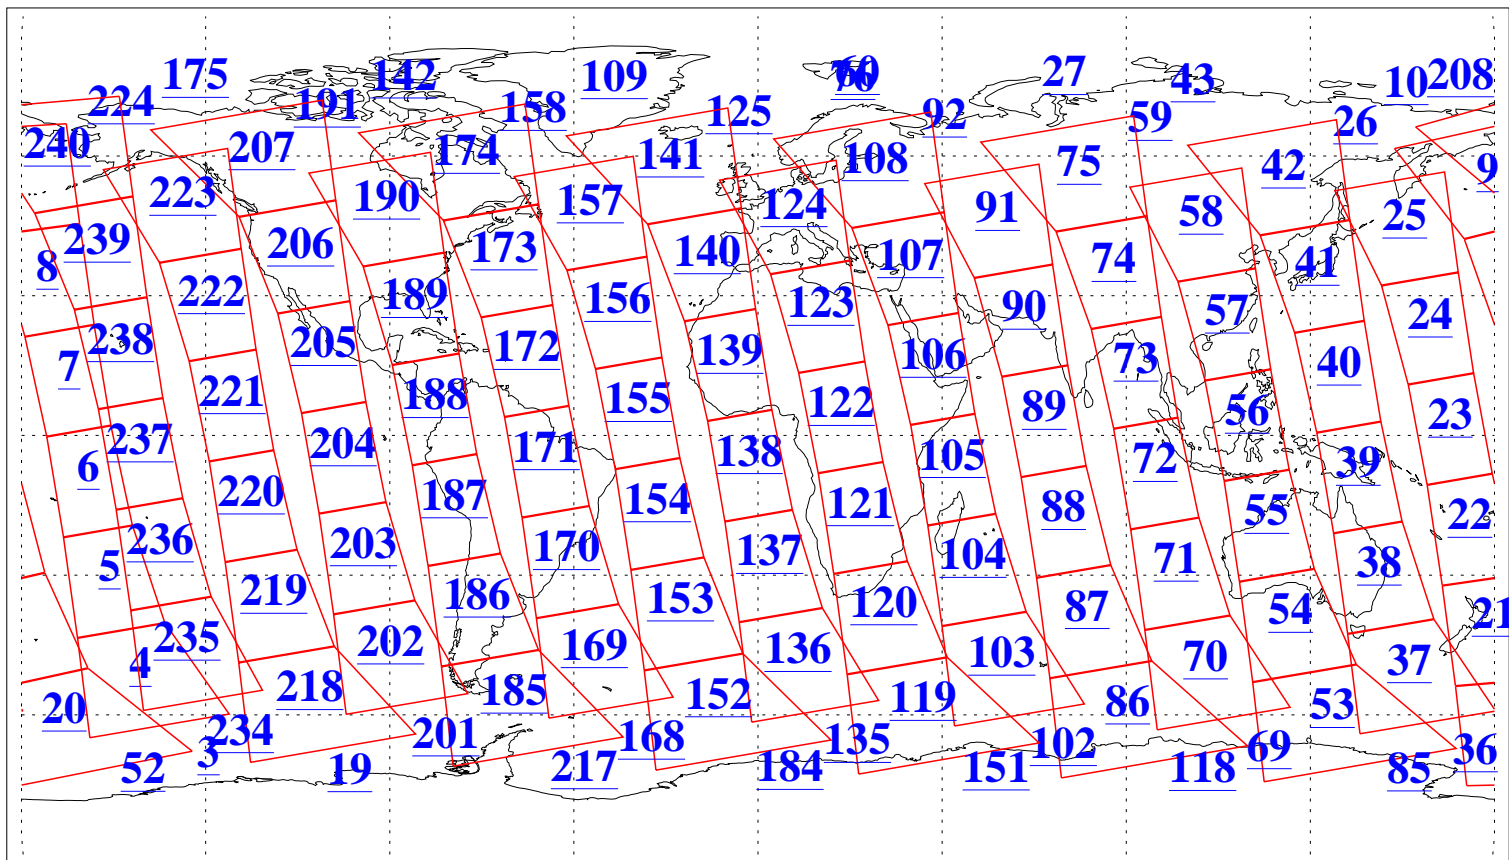

L1B Availability  
AMSU Granules: 240  
HSB Granules: 0  
AIRS Granules: 240

16 Nov 2009  
DoY 320  
Aqua Day 2753  
Granules: 1 to 120

Granules: 121 to 240

Legend: AMSU Available, HSB Available, AIRS Available

L1B Availability  
AMSU Granules: 240  
HSB Granules: 0  
AIRS Granules: 240

16 Nov 2009  
DoY 320  
Aqua Day 2753  
Ascending Granules

Descending Granules

Legend: AMSU Available, HSB Available, AIRS Available

L1B Availability  
 AMSU Granules: 240  
 HSB Granules: 0  
 AIRS Granules: 240

16 Nov 2009  
 DoY 320  
 Aqua Day 2753

Northern Hemisphere Granules

Southern Hemisphere Granules

Legend: AMSU Available, HSB Available, AIRS Available