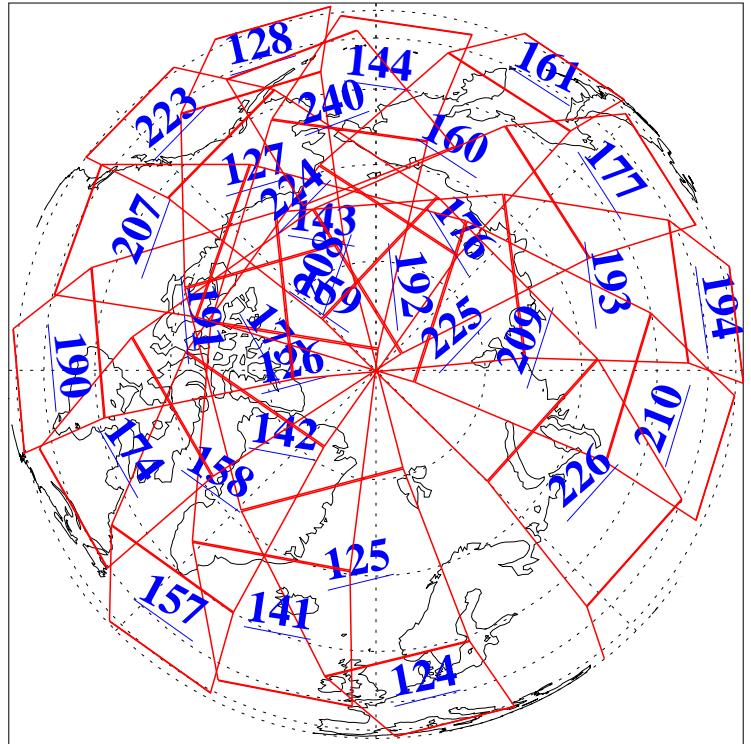

L1B Availability  
AMSU Granules: 240  
HSB Granules: 0  
AIRS Granules: 240

16 Nov 2009  
DoY 320  
Aqua Day 2753  
Granules: 1 to 120

Granules: 121 to 240

Legend: AMSU Available, HSB Available, AIRS Available

L1B Availability  
AMSU Granules: 240  
HSB Granules: 0  
AIRS Granules: 240

16 Nov 2009  
DoY 320  
Aqua Day 2753  
Ascending Granules

Descending Granules

Legend: AMSU Available, HSB Available, AIRS Available

L1B Availability  
 AMSU Granules: 240  
 HSB Granules: 0  
 AIRS Granules: 240

16 Nov 2009  
 DoY 320  
 Aqua Day 2753

Northern Hemisphere Granules

Southern Hemisphere Granules

Legend: AMSU Available, HSB Available, AIRS Available