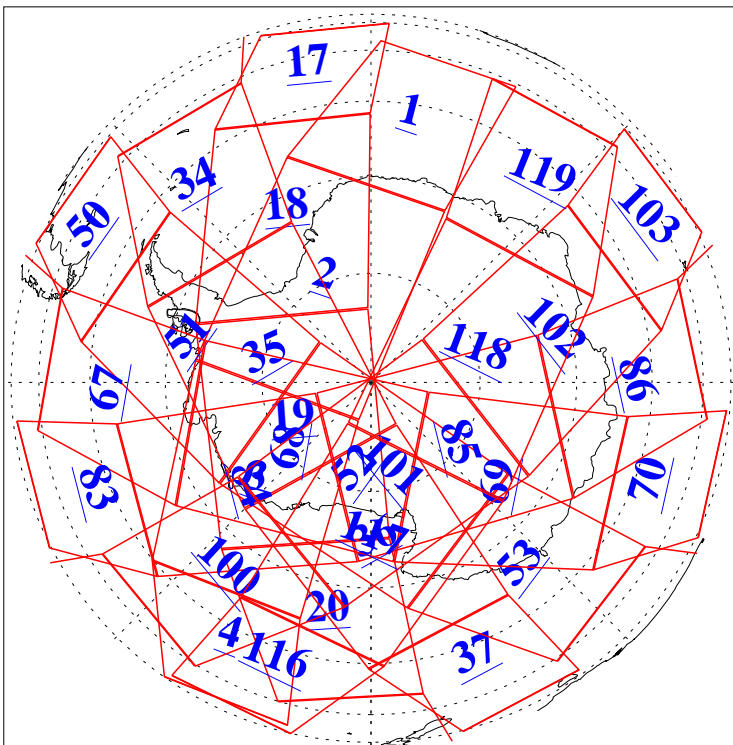

L1B Availability  
AMSU Granules: 240  
HSB Granules: 0  
AIRS Granules: 240

16 Nov 2009  
DoY 320  
Aqua Day 2753  
Granules: 1 to 120

Granules: 121 to 240

Legend: AMSU Available, HSB Available, AIRS Available

L1B Availability  
AMSU Granules: 240  
HSB Granules: 0  
AIRS Granules: 240

16 Nov 2009  
DoY 320  
Aqua Day 2753  
Ascending Granules

Descending Granules

Legend: AMSU Available, HSB Available, AIRS Available

L1B Availability  
 AMSU Granules: 240  
 HSB Granules: 0  
 AIRS Granules: 240

16 Nov 2009  
 DoY 320  
 Aqua Day 2753

Northern Hemisphere Granules

Southern Hemisphere Granules

Legend: AMSU Available, HSB Available, AIRS Available