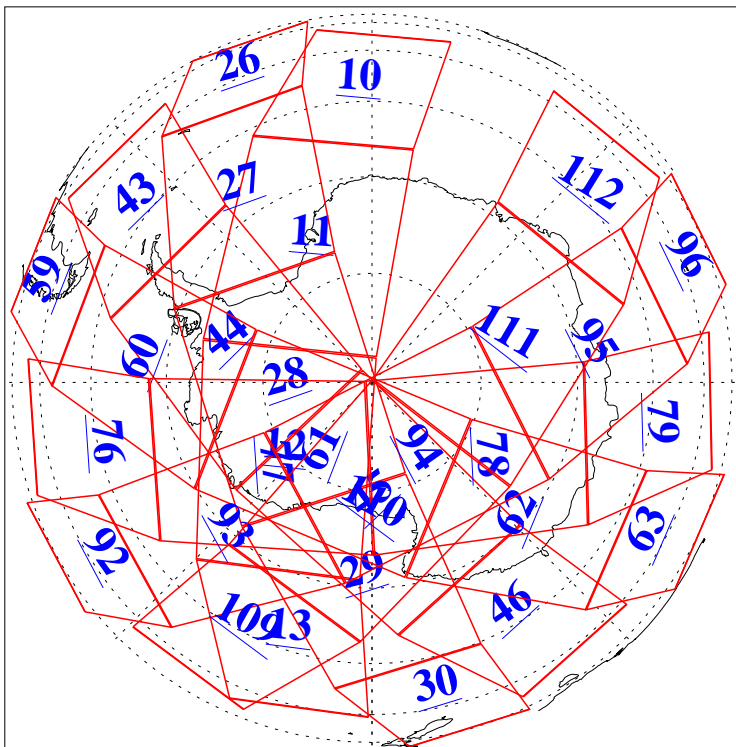

L1B Availability
AMSU Granules: 240
HSB Granules: 0
AIRS Granules: 240

15 Nov 2009
DoY 319
Aqua Day 2752
Granules: 1 to 120

Granules: 121 to 240

Legend: AMSU Available, HSB Available, AIRS Available

L1B Availability
AMSU Granules: 240
HSB Granules: 0
AIRS Granules: 240

15 Nov 2009
DoY 319
Aqua Day 2752
Ascending Granules

Descending Granules

Legend: AMSU Available, HSB Available, AIRS Available

L1B Availability
 AMSU Granules: 240
 HSB Granules: 0
 AIRS Granules: 240

15 Nov 2009
 DoY 319
 Aqua Day 2752

Northern Hemisphere Granules

Southern Hemisphere Granules

Legend: AMSU Available, HSB Available, AIRS Available