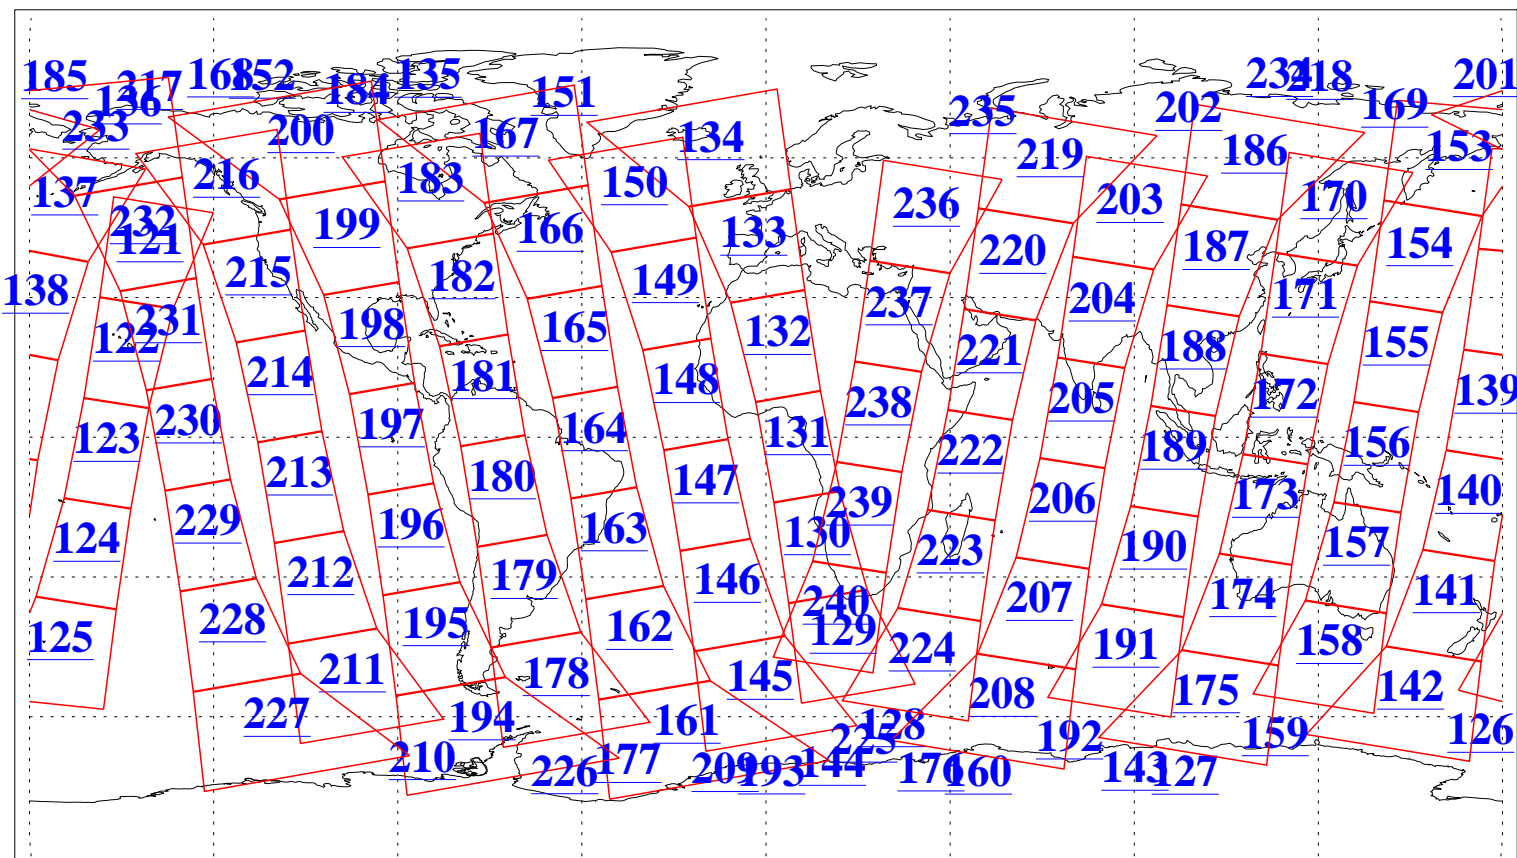

L1B Availability
AMSU Granules: 240
HSB Granules: 0
AIRS Granules: 240

15 Nov 2009
DoY 319
Aqua Day 2752
Granules: 1 to 120

Granules: 121 to 240

Legend: AMSU Available, HSB Available, AIRS Available

L1B Availability
AMSU Granules: 240
HSB Granules: 0
AIRS Granules: 240

15 Nov 2009
DoY 319
Aqua Day 2752
Ascending Granules

Descending Granules

Legend: AMSU Available, HSB Available, AIRS Available

L1B Availability
 AMSU Granules: 240
 HSB Granules: 0
 AIRS Granules: 240

15 Nov 2009
 DoY 319
 Aqua Day 2752