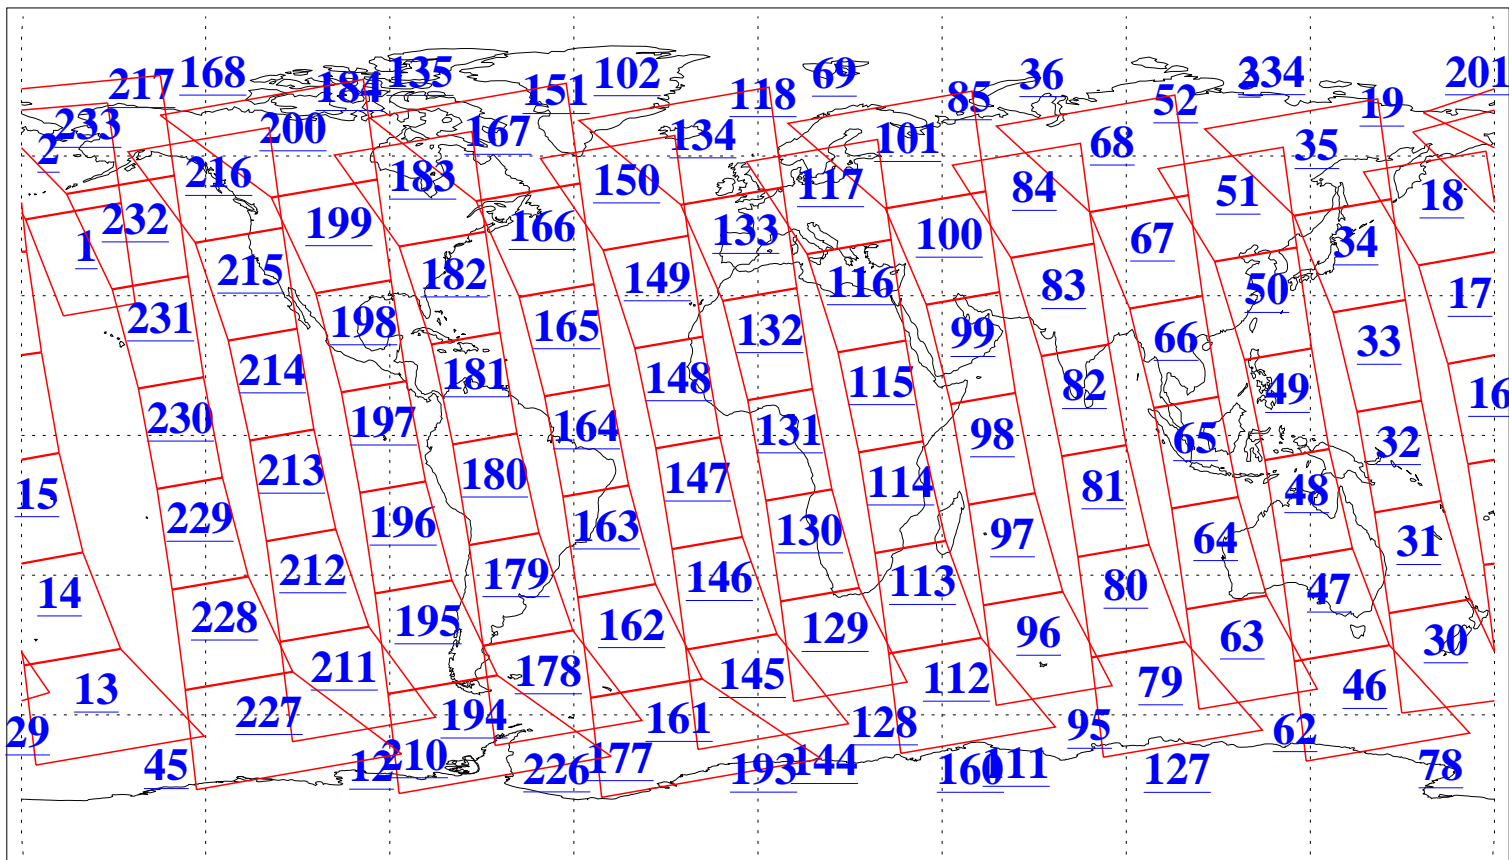

L1B Availability
AMSU Granules: 240
HSB Granules: 0
AIRS Granules: 240

15 Nov 2009
DoY 319
Aqua Day 2752
Granules: 1 to 120

Granules: 121 to 240

Legend: AMSU Available, HSB Available, AIRS Available

L1B Availability
AMSU Granules: 240
HSB Granules: 0
AIRS Granules: 240

15 Nov 2009
DoY 319
Aqua Day 2752
Ascending Granules

Descending Granules

Legend: AMSU Available, HSB Available, AIRS Available

L1B Availability
 AMSU Granules: 240
 HSB Granules: 0
 AIRS Granules: 240

15 Nov 2009
 DoY 319
 Aqua Day 2752

Northern Hemisphere Granules

Southern Hemisphere Granules

Legend: AMSU Available, HSB Available, AIRS Available