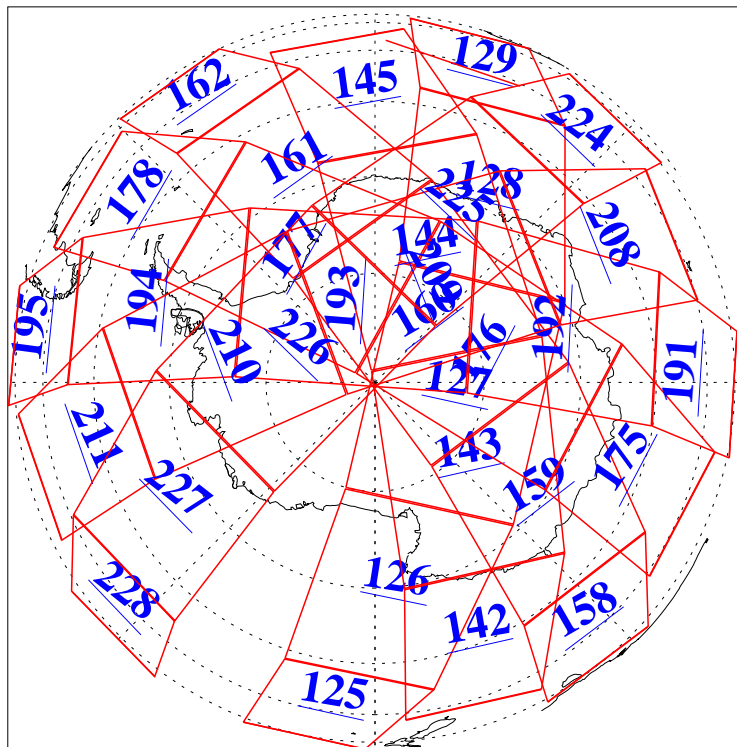

L1B Availability
AMSU Granules: 240
HSB Granules: 0
AIRS Granules: 240

15 Nov 2009
DoY 319
Aqua Day 2752
Granules: 1 to 120

Granules: 121 to 240

Legend: AMSU Available, HSB Available, AIRS Available

L1B Availability
AMSU Granules: 240
HSB Granules: 0
AIRS Granules: 240

15 Nov 2009
DoY 319
Aqua Day 2752
Ascending Granules

Descending Granules

Legend: AMSU Available, HSB Available, AIRS Available

L1B Availability
 AMSU Granules: 240
 HSB Granules: 0
 AIRS Granules: 240

15 Nov 2009
 DoY 319
 Aqua Day 2752

Northern Hemisphere Granules

Southern Hemisphere Granules

Legend: AMSU Available, HSB Available, AIRS Available