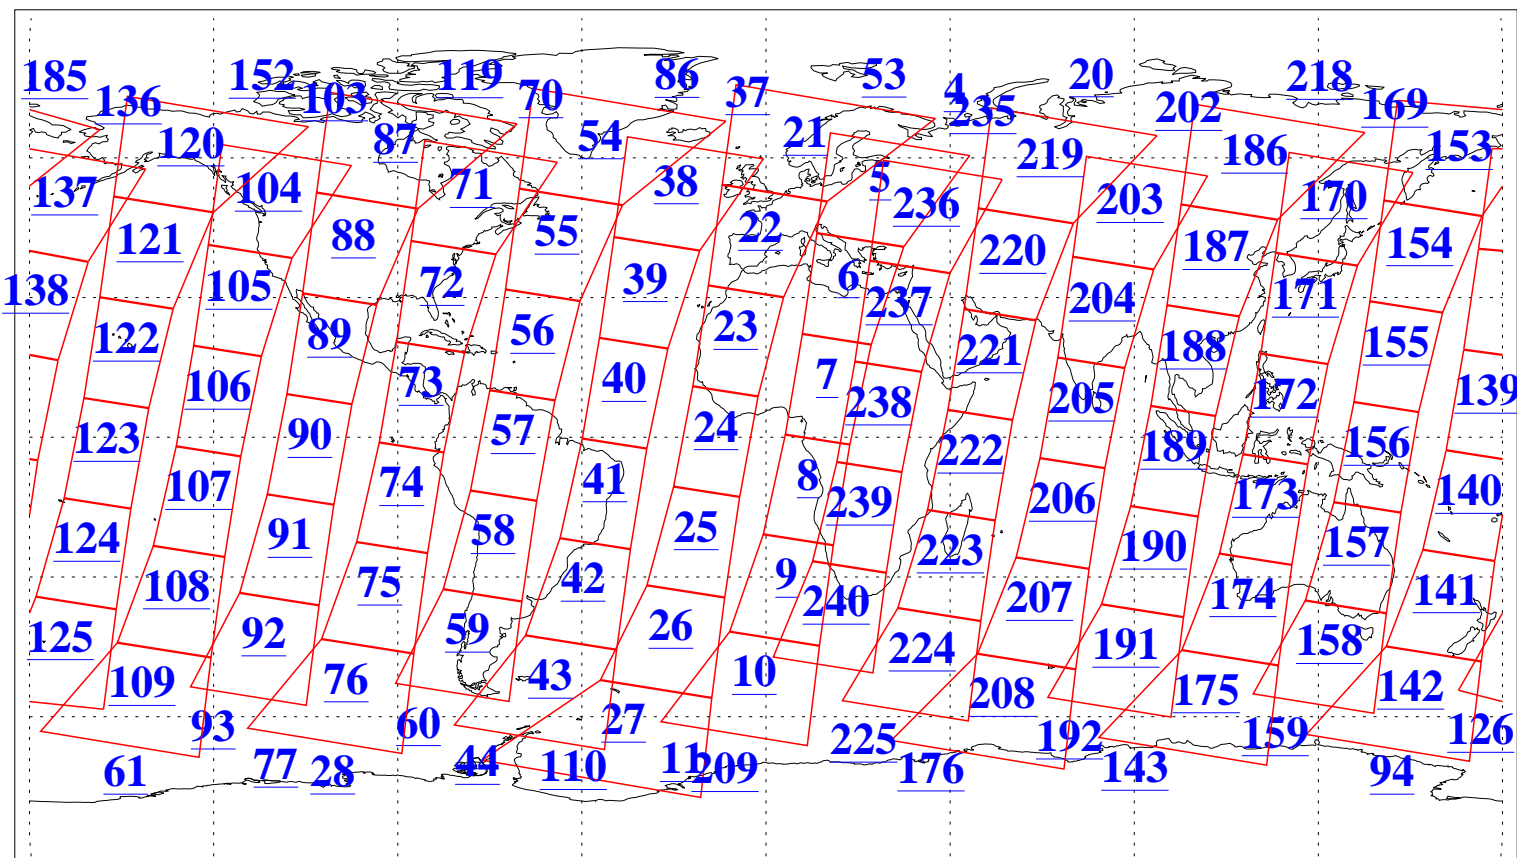

L1B Availability
AMSU Granules: 240
HSB Granules: 0
AIRS Granules: 240

15 Nov 2009
DoY 319
Aqua Day 2752
Granules: 1 to 120

Granules: 121 to 240

Legend: AMSU Available, HSB Available, AIRS Available

L1B Availability
AMSU Granules: 240
HSB Granules: 0
AIRS Granules: 240

15 Nov 2009
DoY 319
Aqua Day 2752
Ascending Granules

Descending Granules

Legend: AMSU Available, HSB Available, AIRS Available

L1B Availability
 AMSU Granules: 240
 HSB Granules: 0
 AIRS Granules: 240

15 Nov 2009
 DoY 319
 Aqua Day 2752

Northern Hemisphere Granules

Southern Hemisphere Granules

Legend: AMSU Available, HSB Available, AIRS Available