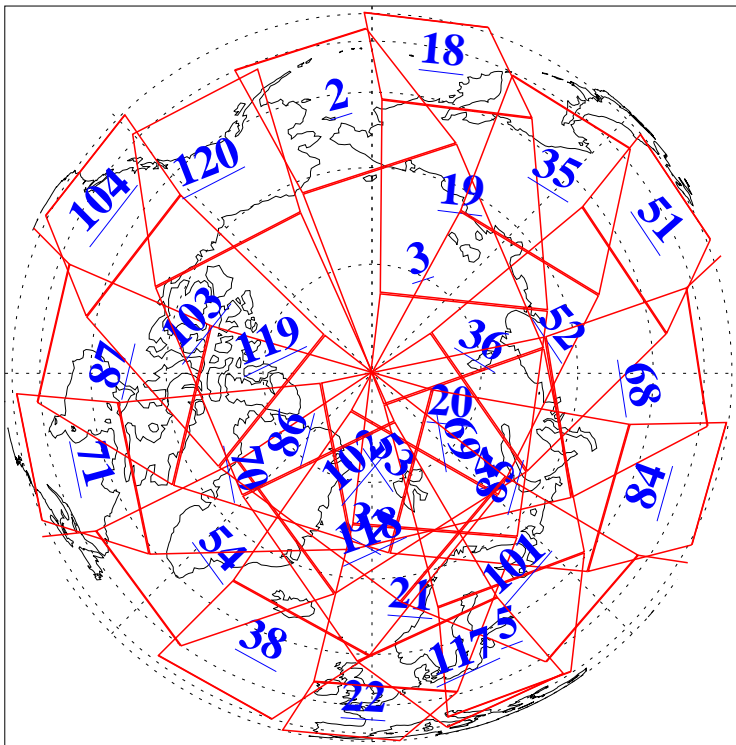

L1B Availability
AMSU Granules: 240
HSB Granules: 0
AIRS Granules: 240

15 Nov 2009
DoY 319
Aqua Day 2752
Granules: 1 to 120

Granules: 121 to 240

Legend: AMSU Available, HSB Available, AIRS Available

L1B Availability
AMSU Granules: 240
HSB Granules: 0
AIRS Granules: 240

15 Nov 2009
DoY 319
Aqua Day 2752
Ascending Granules

Descending Granules

Legend: AMSU Available, HSB Available, AIRS Available

L1B Availability
 AMSU Granules: 240
 HSB Granules: 0
 AIRS Granules: 240

15 Nov 2009
 DoY 319
 Aqua Day 2752

Northern Hemisphere Granules

Southern Hemisphere Granules

Legend: AMSU Available, HSB Available, AIRS Available