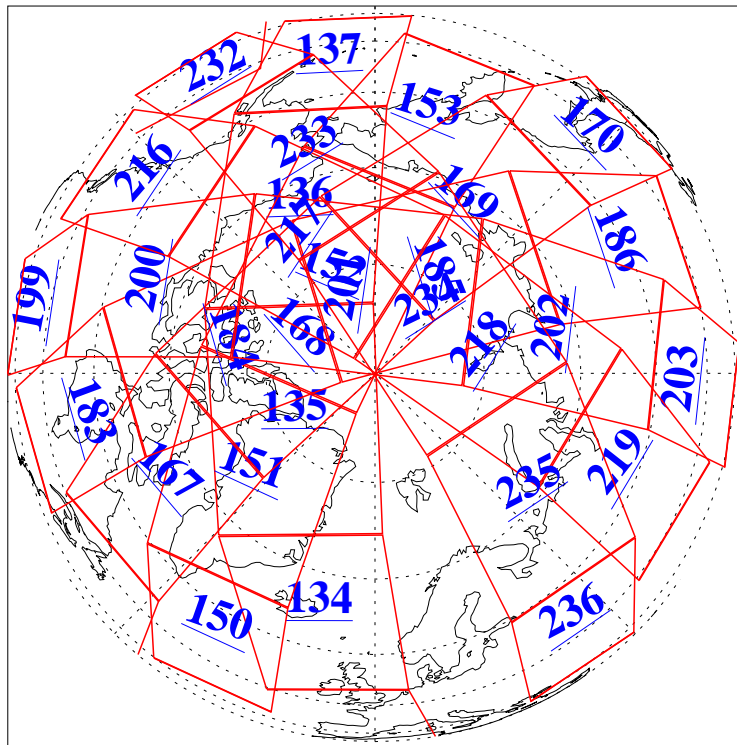

L1B Availability
AMSU Granules: 240
HSB Granules: 0
AIRS Granules: 240

15 Nov 2009
DoY 319
Aqua Day 2752
Granules: 1 to 120

Granules: 121 to 240

Legend: AMSU Available, HSB Available, AIRS Available

L1B Availability
AMSU Granules: 240
HSB Granules: 0
AIRS Granules: 240

15 Nov 2009
DoY 319
Aqua Day 2752
Ascending Granules

Descending Granules

Legend: AMSU Available, HSB Available, AIRS Available

L1B Availability
 AMSU Granules: 240
 HSB Granules: 0
 AIRS Granules: 240

15 Nov 2009
 DoY 319
 Aqua Day 2752

Northern Hemisphere Granules

Southern Hemisphere Granules

Legend: AMSU Available, HSB Available, AIRS Available