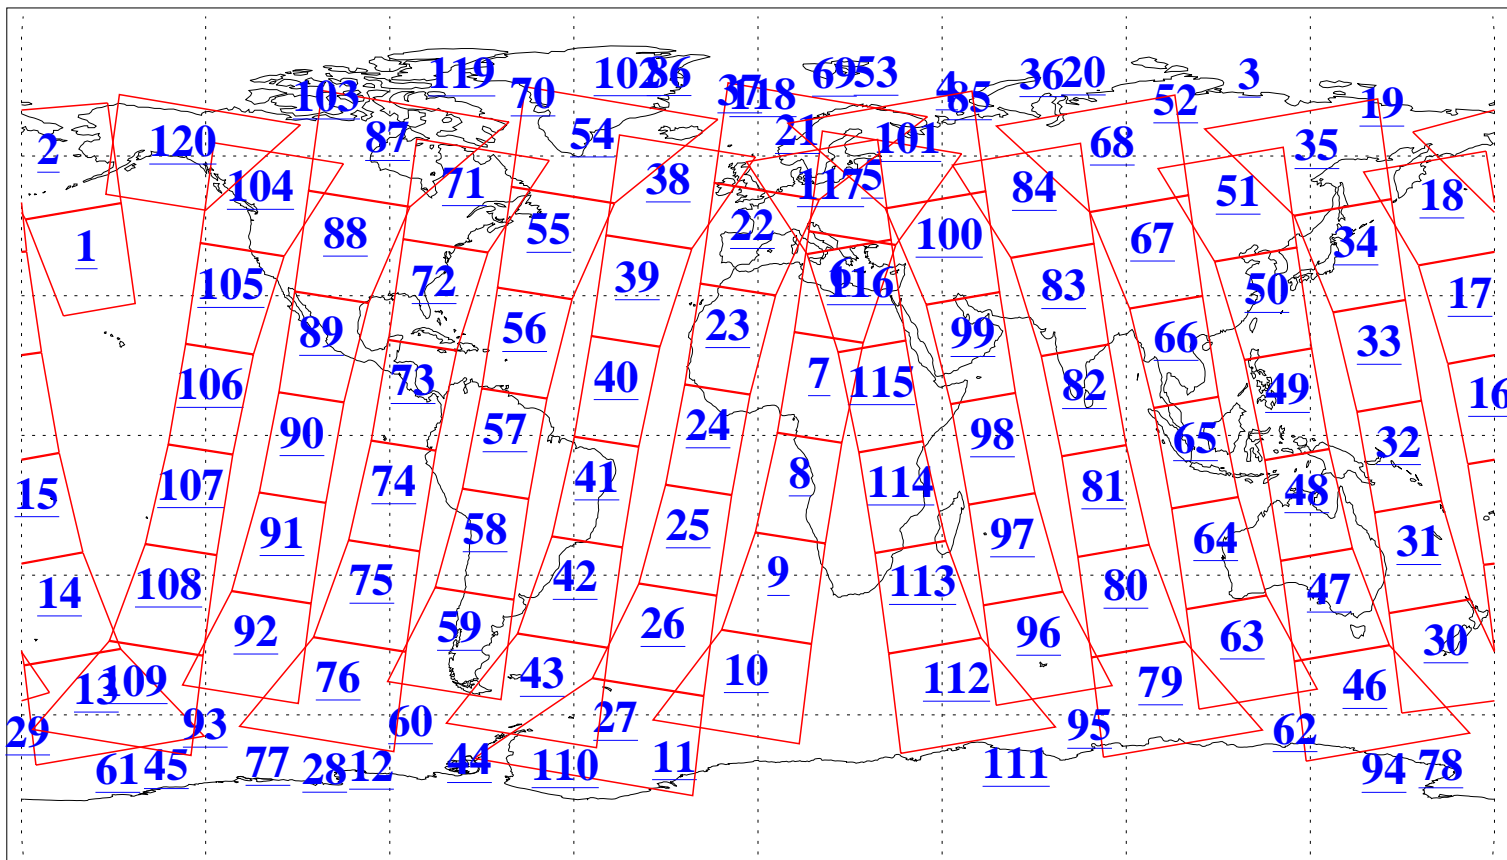

L1B Availability
AMSU Granules: 240
HSB Granules: 0
AIRS Granules: 240

15 Nov 2009
DoY 319
Aqua Day 2752
Granules: 1 to 120

Granules: 121 to 240

Legend: AMSU Available, HSB Available, AIRS Available

L1B Availability
AMSU Granules: 240
HSB Granules: 0
AIRS Granules: 240

15 Nov 2009
DoY 319
Aqua Day 2752
Ascending Granules

Descending Granules

Legend: AMSU Available, HSB Available, AIRS Available

L1B Availability
 AMSU Granules: 240
 HSB Granules: 0
 AIRS Granules: 240

15 Nov 2009
 DoY 319
 Aqua Day 2752

Northern Hemisphere Granules

Southern Hemisphere Granules

Legend: AMSU Available, HSB Available, AIRS Available