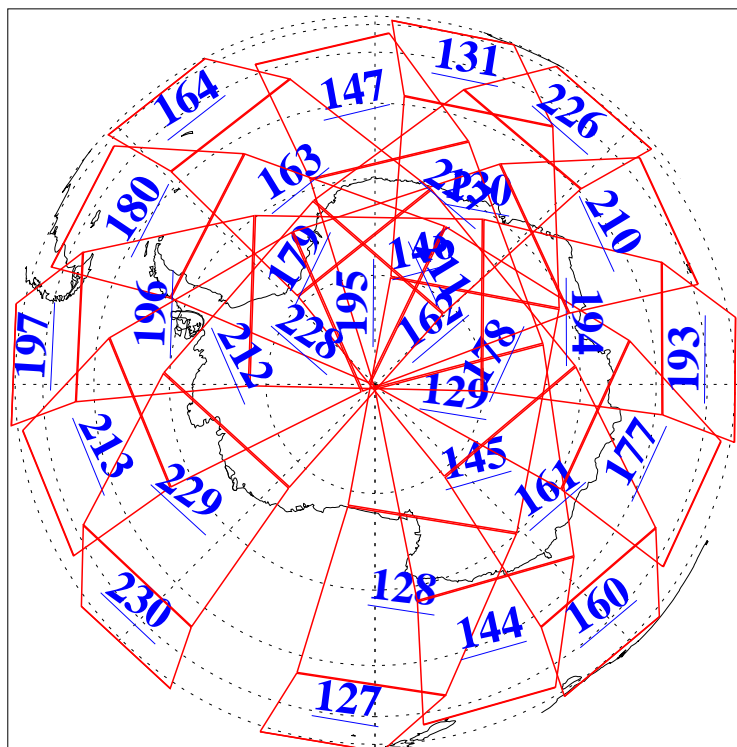

L1B Availability
AMSU Granules: 240
HSB Granules: 0
AIRS Granules: 240

13 Nov 2009
DoY 317
Aqua Day 2750
Granules: 1 to 120

Granules: 121 to 240

Legend: AMSU Available, HSB Available, AIRS Available

L1B Availability
AMSU Granules: 240
HSB Granules: 0
AIRS Granules: 240

13 Nov 2009
DoY 317
Aqua Day 2750
Ascending Granules

Descending Granules

Legend: AMSU Available, HSB Available, AIRS Available

L1B Availability
 AMSU Granules: 240
 HSB Granules: 0
 AIRS Granules: 240

13 Nov 2009
 DoY 317
 Aqua Day 2750

Northern Hemisphere Granules

Southern Hemisphere Granules

Legend: AMSU Available, *HSB Available*, **AIRS Available**