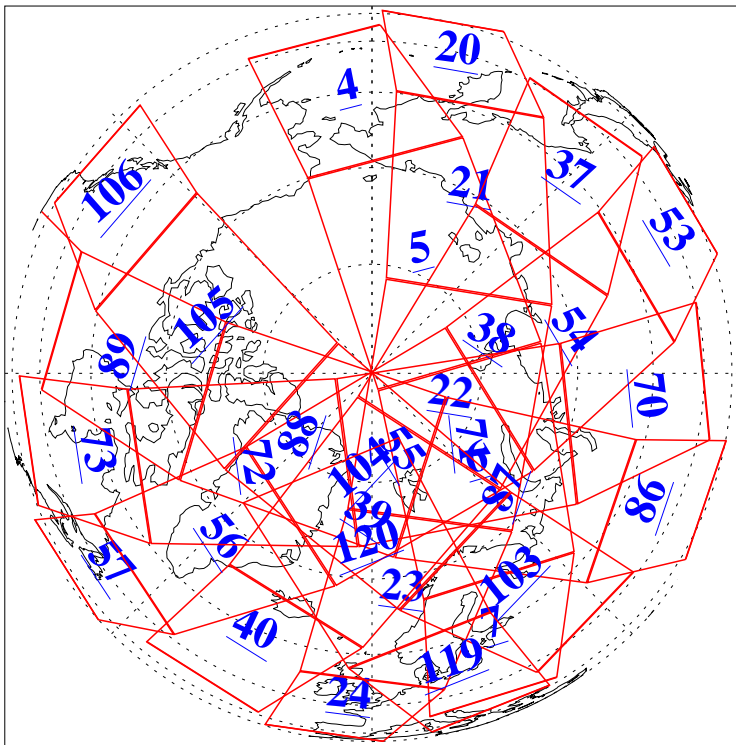

L1B Availability
AMSU Granules: 240
HSB Granules: 0
AIRS Granules: 240

13 Nov 2009
DoY 317
Aqua Day 2750
Granules: 1 to 120

Granules: 121 to 240

Legend: AMSU Available, HSB Available, AIRS Available

L1B Availability
AMSU Granules: 240
HSB Granules: 0
AIRS Granules: 240

13 Nov 2009
DoY 317
Aqua Day 2750
Ascending Granules

Descending Granules

Legend: AMSU Available, HSB Available, AIRS Available

L1B Availability
 AMSU Granules: 240
 HSB Granules: 0
 AIRS Granules: 240

13 Nov 2009
 DoY 317
 Aqua Day 2750

Northern Hemisphere Granules

Southern Hemisphere Granules

Legend: AMSU Available, *HSB Available*, **AIRS Available**