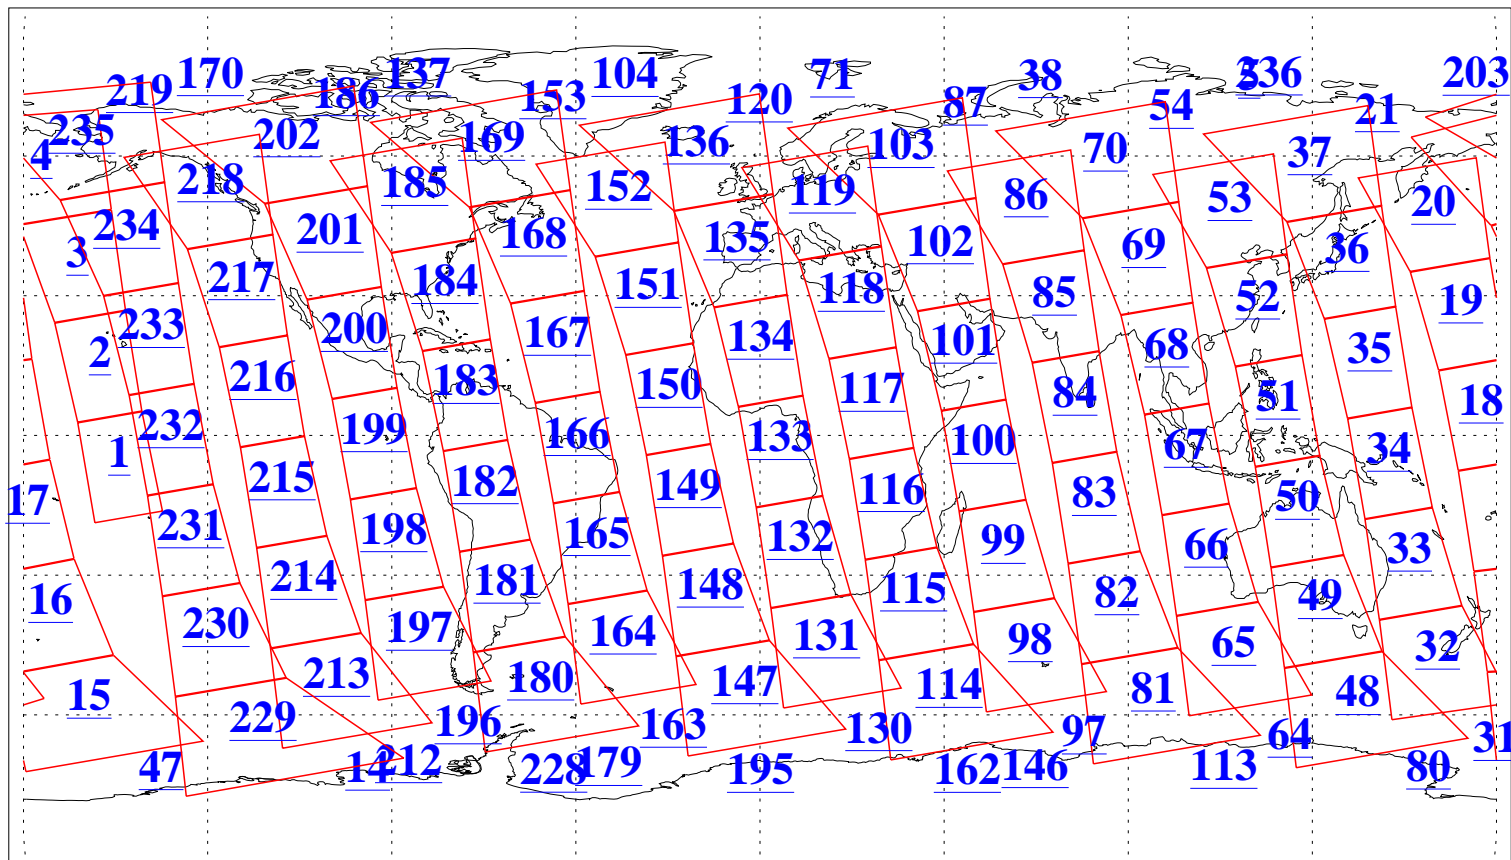

L1B Availability
AMSU Granules: 240
HSB Granules: 0
AIRS Granules: 240

13 Nov 2009
DoY 317
Aqua Day 2750
Granules: 1 to 120

Granules: 121 to 240

Legend: AMSU Available, HSB Available, AIRS Available

L1B Availability
AMSU Granules: 240
HSB Granules: 0
AIRS Granules: 240

13 Nov 2009
DoY 317
Aqua Day 2750
Ascending Granules

Descending Granules

Legend: AMSU Available, HSB Available, AIRS Available

L1B Availability
 AMSU Granules: 240
 HSB Granules: 0
 AIRS Granules: 240

13 Nov 2009
 DoY 317
 Aqua Day 2750

Northern Hemisphere Granules

Southern Hemisphere Granules

Legend: AMSU Available, *HSB Available*, **AIRS Available**