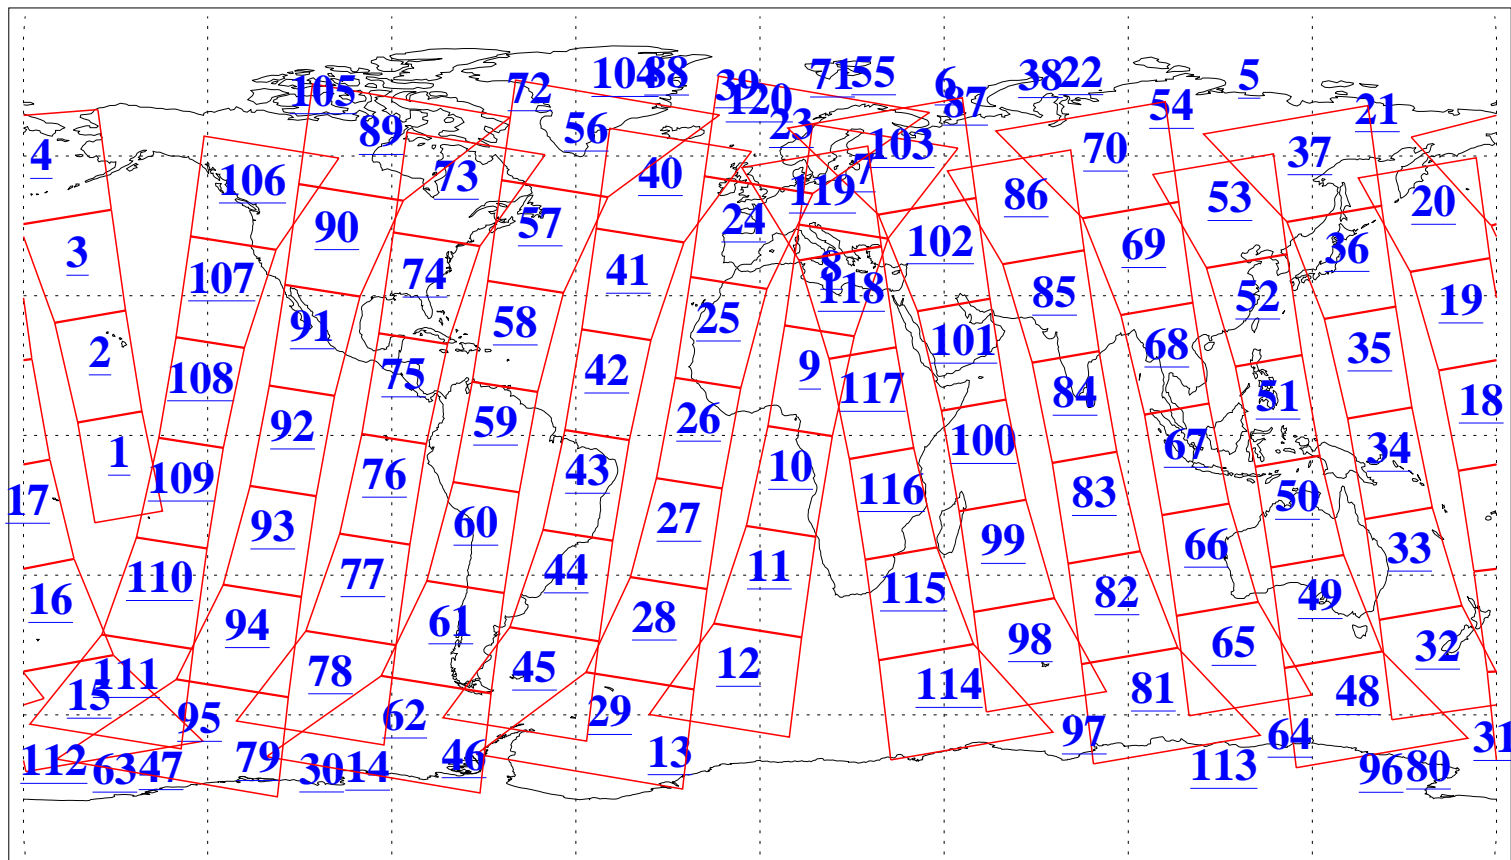

L1B Availability
AMSU Granules: 240
HSB Granules: 0
AIRS Granules: 240

13 Nov 2009
DoY 317
Aqua Day 2750
Granules: 1 to 120

Granules: 121 to 240

Legend: AMSU Available, HSB Available, AIRS Available

L1B Availability
AMSU Granules: 240
HSB Granules: 0
AIRS Granules: 240

13 Nov 2009
DoY 317
Aqua Day 2750
Ascending Granules

Descending Granules

Legend: AMSU Available, HSB Available, AIRS Available

L1B Availability
 AMSU Granules: 240
 HSB Granules: 0
 AIRS Granules: 240

13 Nov 2009
 DoY 317
 Aqua Day 2750

Northern Hemisphere Granules

Southern Hemisphere Granules

Legend: AMSU Available, *HSB Available*, **AIRS Available**