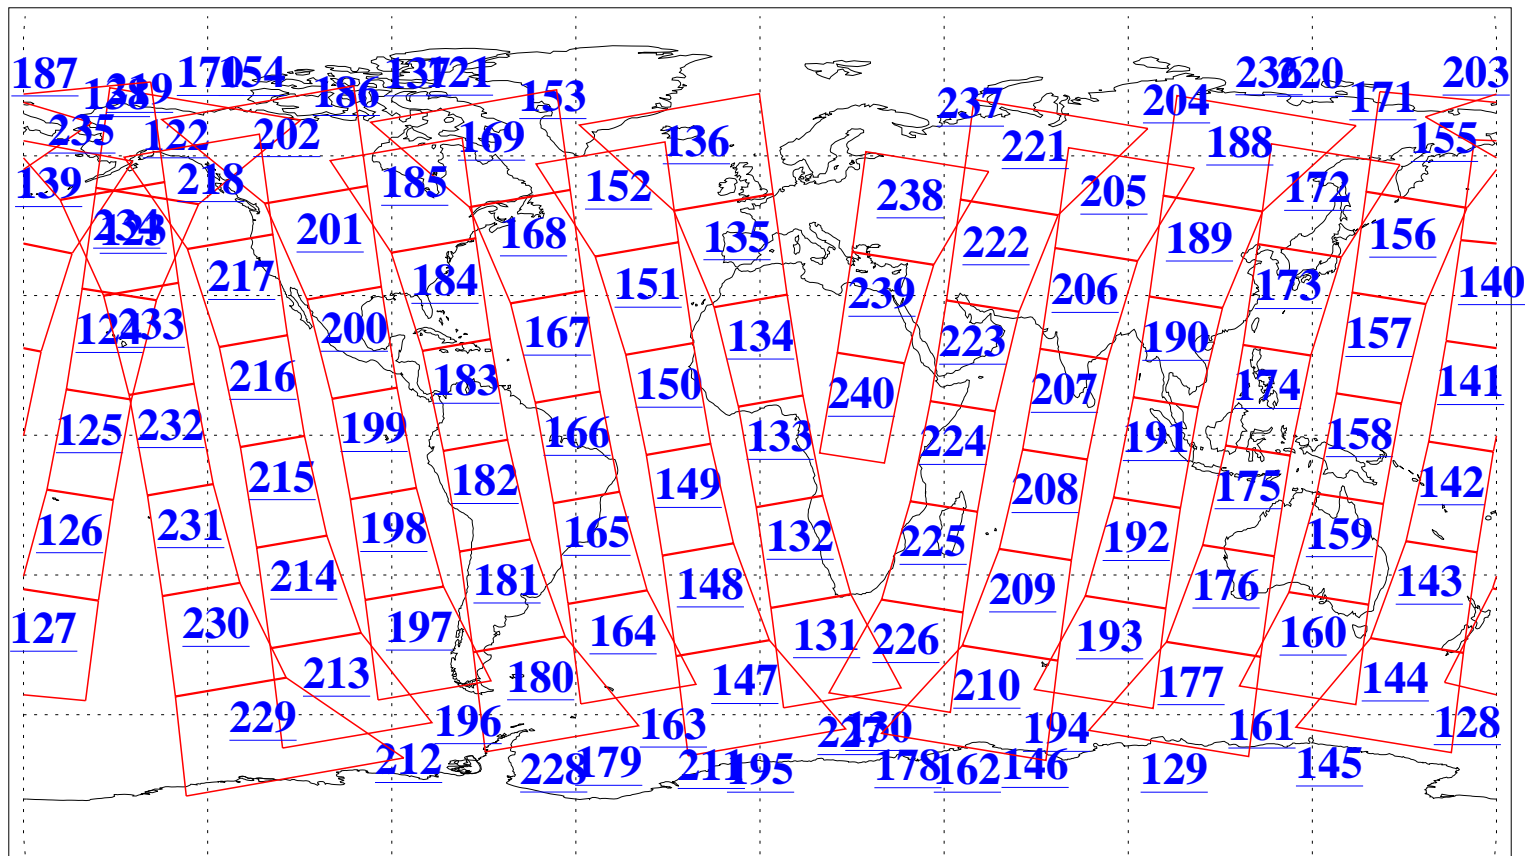

L1B Availability
AMSU Granules: 240
HSB Granules: 0
AIRS Granules: 240

13 Nov 2009
DoY 317
Aqua Day 2750
Granules: 1 to 120

Granules: 121 to 240

Legend: AMSU Available, HSB Available, AIRS Available

L1B Availability
AMSU Granules: 240
HSB Granules: 0
AIRS Granules: 240

13 Nov 2009
DoY 317
Aqua Day 2750
Ascending Granules

Descending Granules

Legend: AMSU Available, HSB Available, AIRS Available

L1B Availability
 AMSU Granules: 240
 HSB Granules: 0
 AIRS Granules: 240

13 Nov 2009
 DoY 317
 Aqua Day 2750

Northern Hemisphere Granules

Southern Hemisphere Granules

Legend: AMSU Available, *HSB Available*, **AIRS Available**