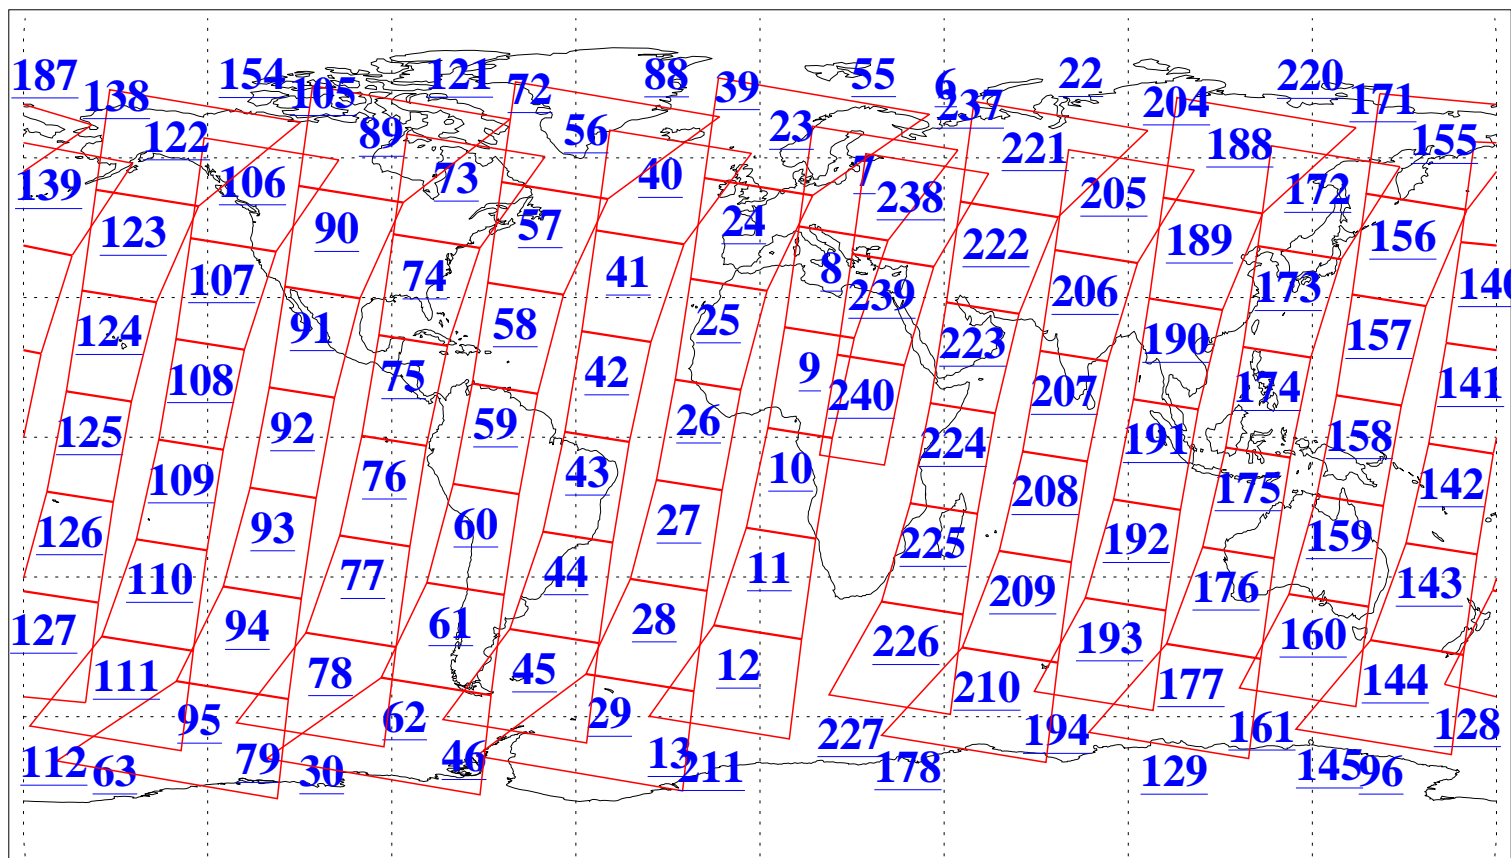

L1B Availability
AMSU Granules: 240
HSB Granules: 0
AIRS Granules: 240

13 Nov 2009
DoY 317
Aqua Day 2750
Granules: 1 to 120

Granules: 121 to 240

Legend: AMSU Available, HSB Available, AIRS Available

L1B Availability
AMSU Granules: 240
HSB Granules: 0
AIRS Granules: 240

13 Nov 2009
DoY 317
Aqua Day 2750
Ascending Granules

Descending Granules

Legend: AMSU Available, HSB Available, AIRS Available

L1B Availability
 AMSU Granules: 240
 HSB Granules: 0
 AIRS Granules: 240

13 Nov 2009
 DoY 317
 Aqua Day 2750

Northern Hemisphere Granules

Southern Hemisphere Granules

Legend: AMSU Available, *HSB Available*, **AIRS Available**