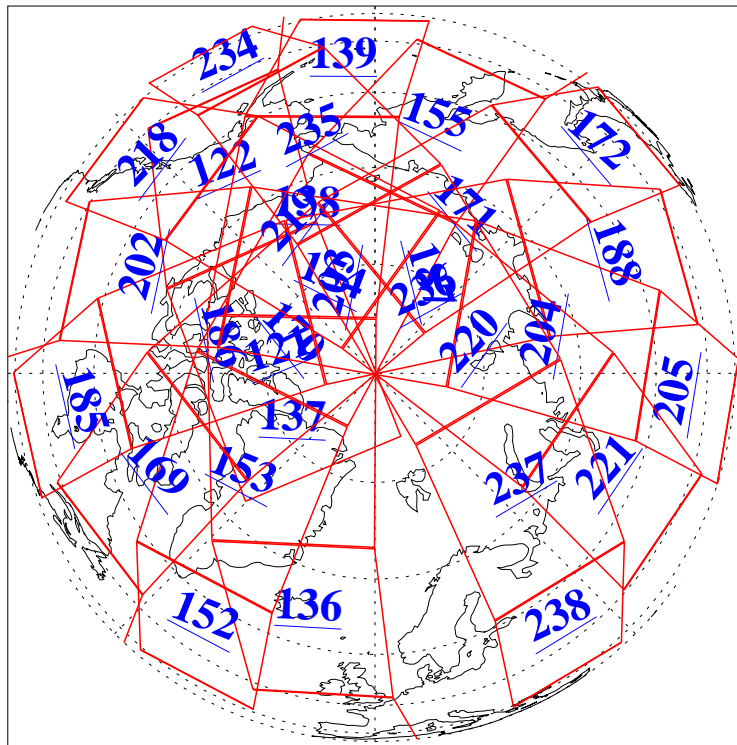

L1B Availability
AMSU Granules: 240
HSB Granules: 0
AIRS Granules: 240

13 Nov 2009
DoY 317
Aqua Day 2750
Granules: 1 to 120

Granules: 121 to 240

Legend: AMSU Available, HSB Available, AIRS Available

L1B Availability
AMSU Granules: 240
HSB Granules: 0
AIRS Granules: 240

13 Nov 2009
DoY 317
Aqua Day 2750
Ascending Granules

Descending Granules

Legend: AMSU Available, HSB Available, AIRS Available

L1B Availability
 AMSU Granules: 240
 HSB Granules: 0
 AIRS Granules: 240

13 Nov 2009
 DoY 317
 Aqua Day 2750

Northern Hemisphere Granules

Southern Hemisphere Granules

Legend: AMSU Available, *HSB Available*, **AIRS Available**