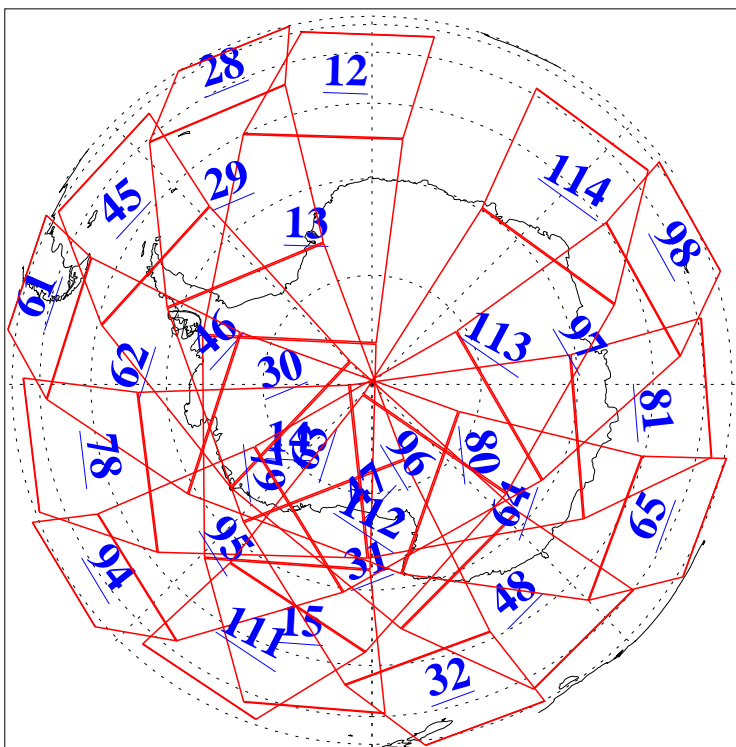

L1B Availability
AMSU Granules: 240
HSB Granules: 0
AIRS Granules: 240

13 Nov 2009
DoY 317
Aqua Day 2750
Granules: 1 to 120

Granules: 121 to 240

Legend: AMSU Available, HSB Available, AIRS Available

L1B Availability
AMSU Granules: 240
HSB Granules: 0
AIRS Granules: 240

13 Nov 2009
DoY 317
Aqua Day 2750
Ascending Granules

Descending Granules

Legend: AMSU Available, HSB Available, AIRS Available

L1B Availability
 AMSU Granules: 240
 HSB Granules: 0
 AIRS Granules: 240

13 Nov 2009
 DoY 317
 Aqua Day 2750

Northern Hemisphere Granules

Southern Hemisphere Granules

Legend: AMSU Available, *HSB Available*, **AIRS Available**