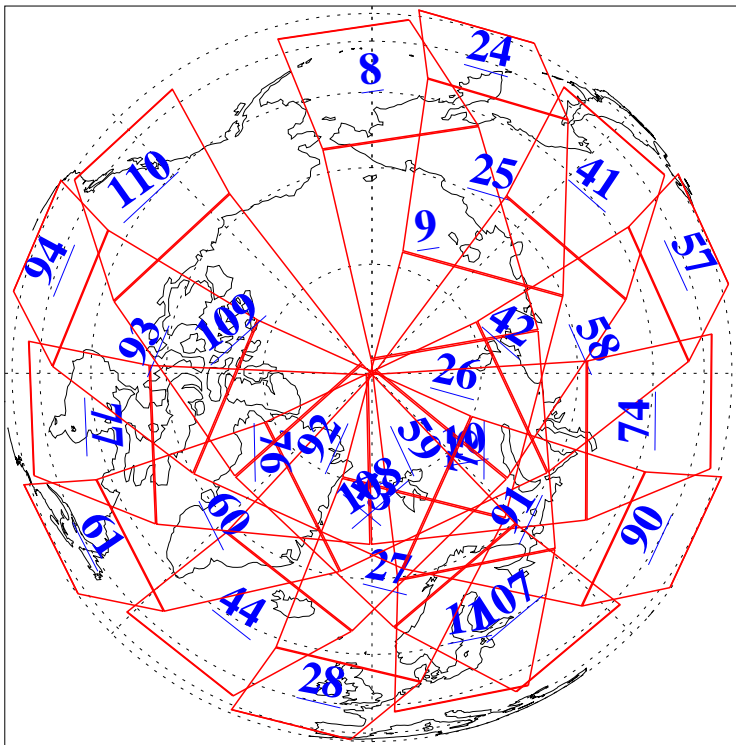

L1B Availability
AMSU Granules: 240
HSB Granules: 0
AIRS Granules: 240

9 Nov 2009
DoY 313
Aqua Day 2746
Granules: 1 to 120

Granules: 121 to 240

Legend: AMSU Available, HSB Available, AIRS Available

L1B Availability
AMSU Granules: 240
HSB Granules: 0
AIRS Granules: 240

9 Nov 2009
DoY 313
Aqua Day 2746

Ascending Granules

Descending Granules

Legend: AMSU Available, HSB Available, AIRS Available

L1B Availability
 AMSU Granules: 240
 HSB Granules: 0
 AIRS Granules: 240

9 Nov 2009
 DoY 313
 Aqua Day 2746

Northern Hemisphere Granules

Southern Hemisphere Granules

Legend: AMSU Available, HSB Available, AIRS Available