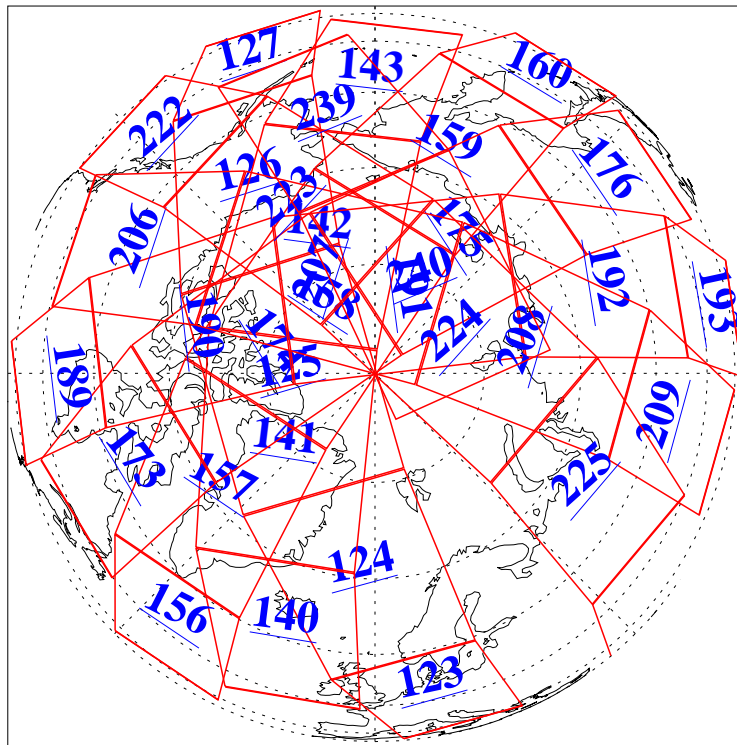

L1B Availability
AMSU Granules: 240
HSB Granules: 0
AIRS Granules: 240

9 Nov 2009
DoY 313
Aqua Day 2746
Granules: 1 to 120

Granules: 121 to 240

Legend: AMSU Available, HSB Available, AIRS Available

L1B Availability
AMSU Granules: 240
HSB Granules: 0
AIRS Granules: 240

9 Nov 2009
DoY 313
Aqua Day 2746

Ascending Granules

Descending Granules

Legend: AMSU Available, HSB Available, AIRS Available

L1B Availability
 AMSU Granules: 240
 HSB Granules: 0
 AIRS Granules: 240

9 Nov 2009
 DoY 313
 Aqua Day 2746

Northern Hemisphere Granules

Southern Hemisphere Granules

Legend: AMSU Available, HSB Available, AIRS Available