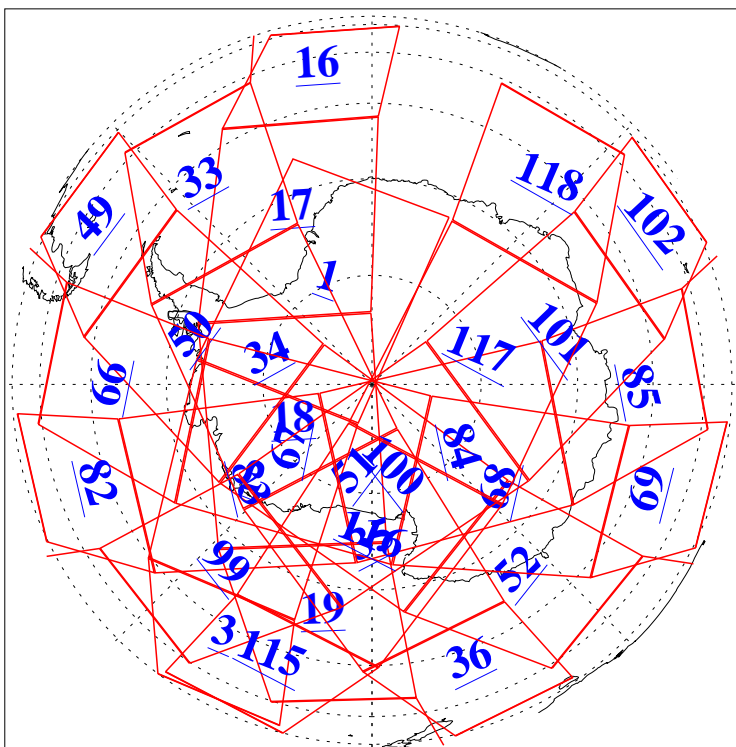

L1B Availability
AMSU Granules: 240
HSB Granules: 0
AIRS Granules: 240

9 Nov 2009
DoY 313
Aqua Day 2746
Granules: 1 to 120

Granules: 121 to 240

Legend: AMSU Available, HSB Available, AIRS Available

L1B Availability
AMSU Granules: 240
HSB Granules: 0
AIRS Granules: 240

9 Nov 2009
DoY 313
Aqua Day 2746

Ascending Granules

Descending Granules

Legend: AMSU Available, HSB Available, AIRS Available

L1B Availability
 AMSU Granules: 240
 HSB Granules: 0
 AIRS Granules: 240

9 Nov 2009
 DoY 313
 Aqua Day 2746

Northern Hemisphere Granules

Southern Hemisphere Granules

Legend: AMSU Available, HSB Available, AIRS Available