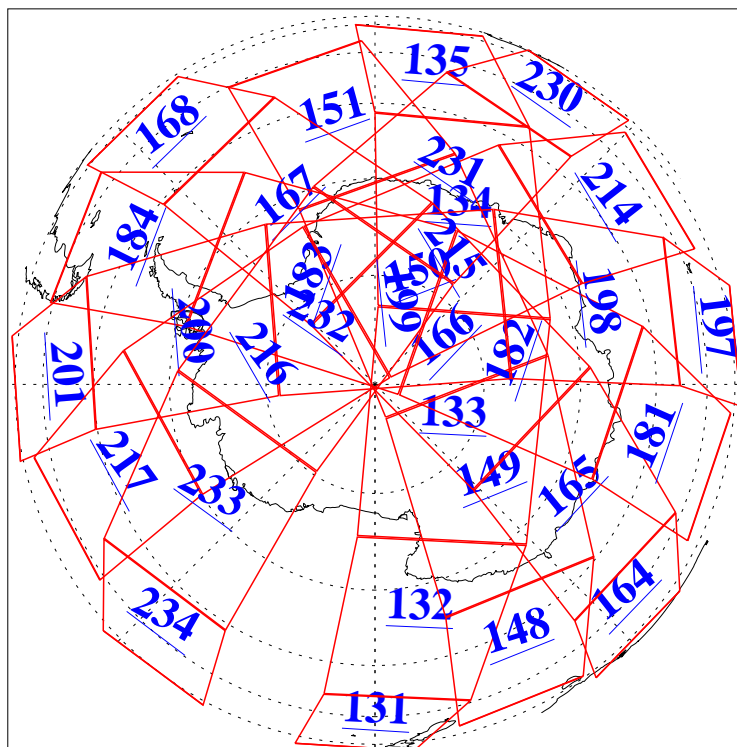

L1B Availability
AMSU Granules: 240
HSB Granules: 0
AIRS Granules: 240

9 Nov 2009
DoY 313
Aqua Day 2746
Granules: 1 to 120

Granules: 121 to 240

Legend: AMSU Available, HSB Available, AIRS Available

L1B Availability
AMSU Granules: 240
HSB Granules: 0
AIRS Granules: 240

9 Nov 2009
DoY 313
Aqua Day 2746

Ascending Granules

Descending Granules

Legend: AMSU Available, HSB Available, AIRS Available

L1B Availability
 AMSU Granules: 240
 HSB Granules: 0
 AIRS Granules: 240

9 Nov 2009
 DoY 313
 Aqua Day 2746

Northern Hemisphere Granules

Southern Hemisphere Granules

Legend: AMSU Available, HSB Available, AIRS Available