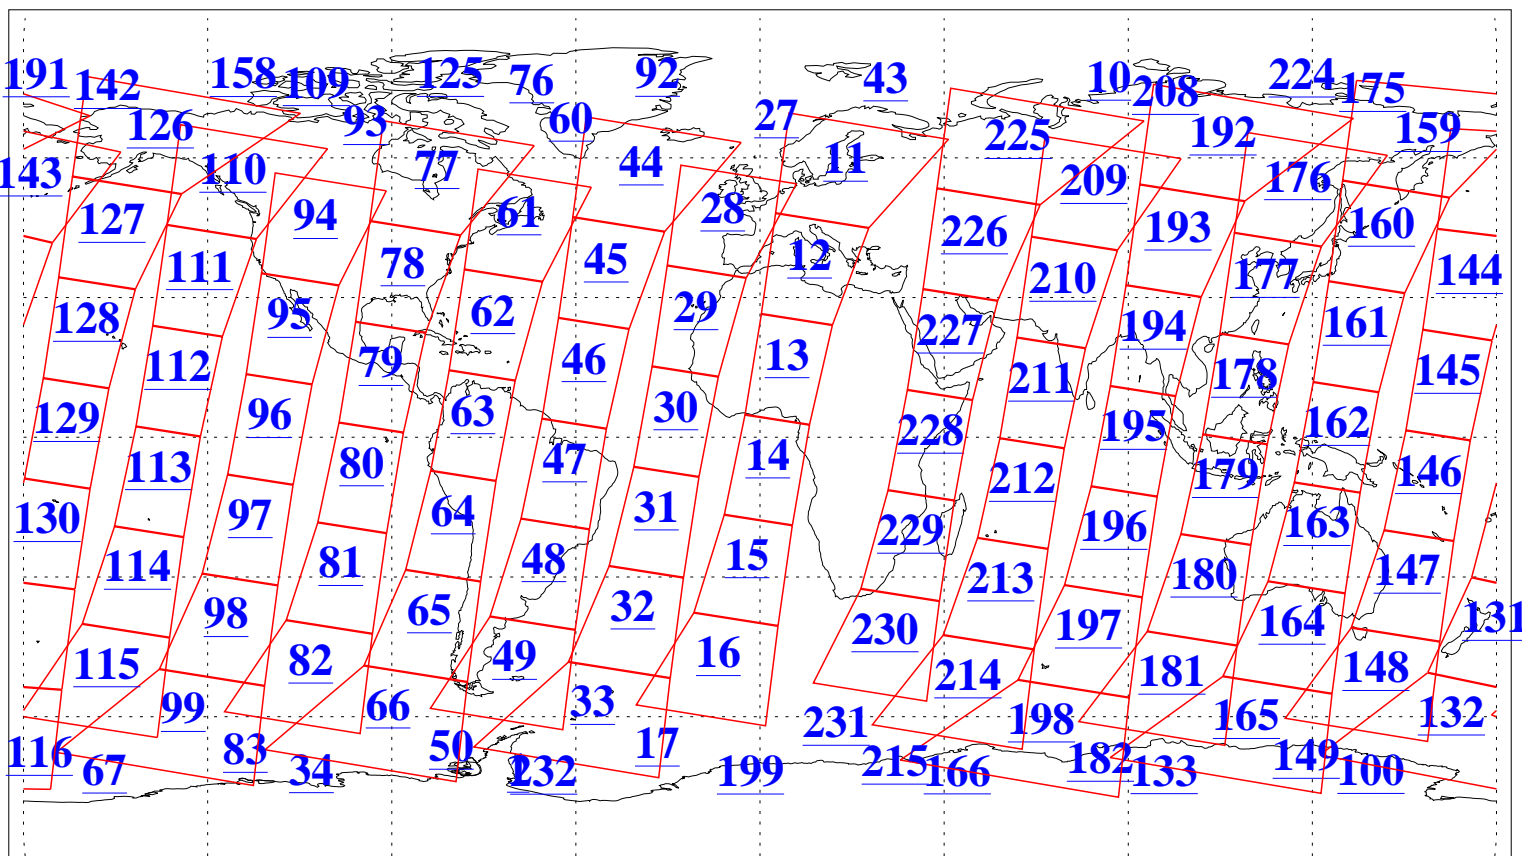

L1B Availability
AMSU Granules: 240
HSB Granules: 0
AIRS Granules: 240

9 Nov 2009
DoY 313
Aqua Day 2746
Granules: 1 to 120

Granules: 121 to 240

Legend: AMSU Available, HSB Available, AIRS Available

L1B Availability
AMSU Granules: 240
HSB Granules: 0
AIRS Granules: 240

9 Nov 2009
DoY 313
Aqua Day 2746

Ascending Granules

Descending Granules

Legend: AMSU Available, HSB Available, AIRS Available

L1B Availability
 AMSU Granules: 240
 HSB Granules: 0
 AIRS Granules: 240

9 Nov 2009
 DoY 313
 Aqua Day 2746