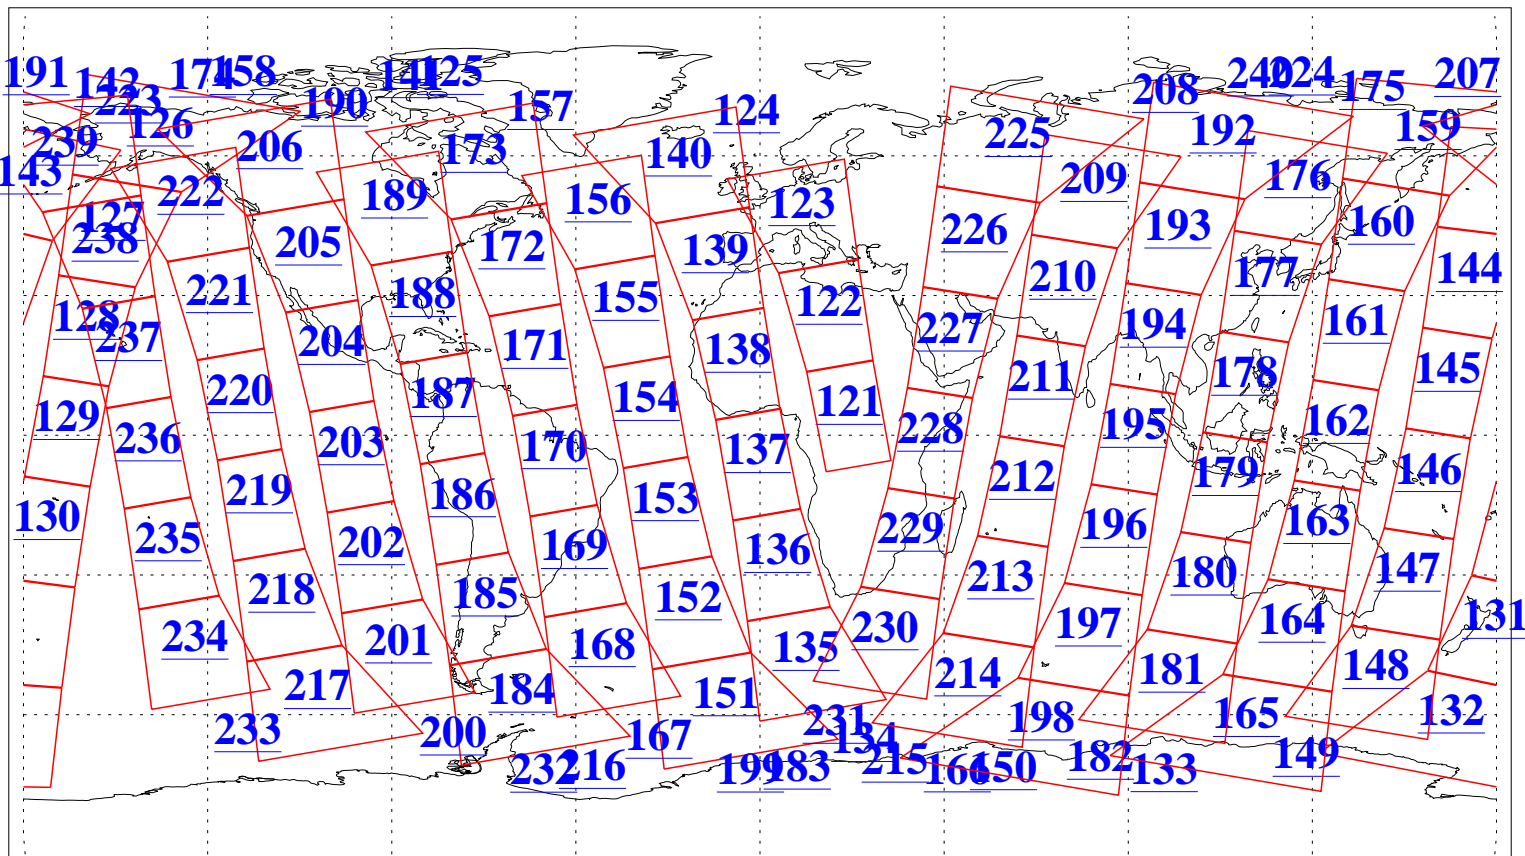

L1B Availability
AMSU Granules: 240
HSB Granules: 0
AIRS Granules: 240

9 Nov 2009
DoY 313
Aqua Day 2746
Granules: 1 to 120

Granules: 121 to 240

Legend: AMSU Available, HSB Available, AIRS Available

L1B Availability
AMSU Granules: 240
HSB Granules: 0
AIRS Granules: 240

9 Nov 2009
DoY 313
Aqua Day 2746

Ascending Granules

Descending Granules

Legend: AMSU Available, HSB Available, AIRS Available

L1B Availability
 AMSU Granules: 240
 HSB Granules: 0
 AIRS Granules: 240

9 Nov 2009
 DoY 313
 Aqua Day 2746

Northern Hemisphere Granules

Southern Hemisphere Granules

Legend: AMSU Available, HSB Available, AIRS Available