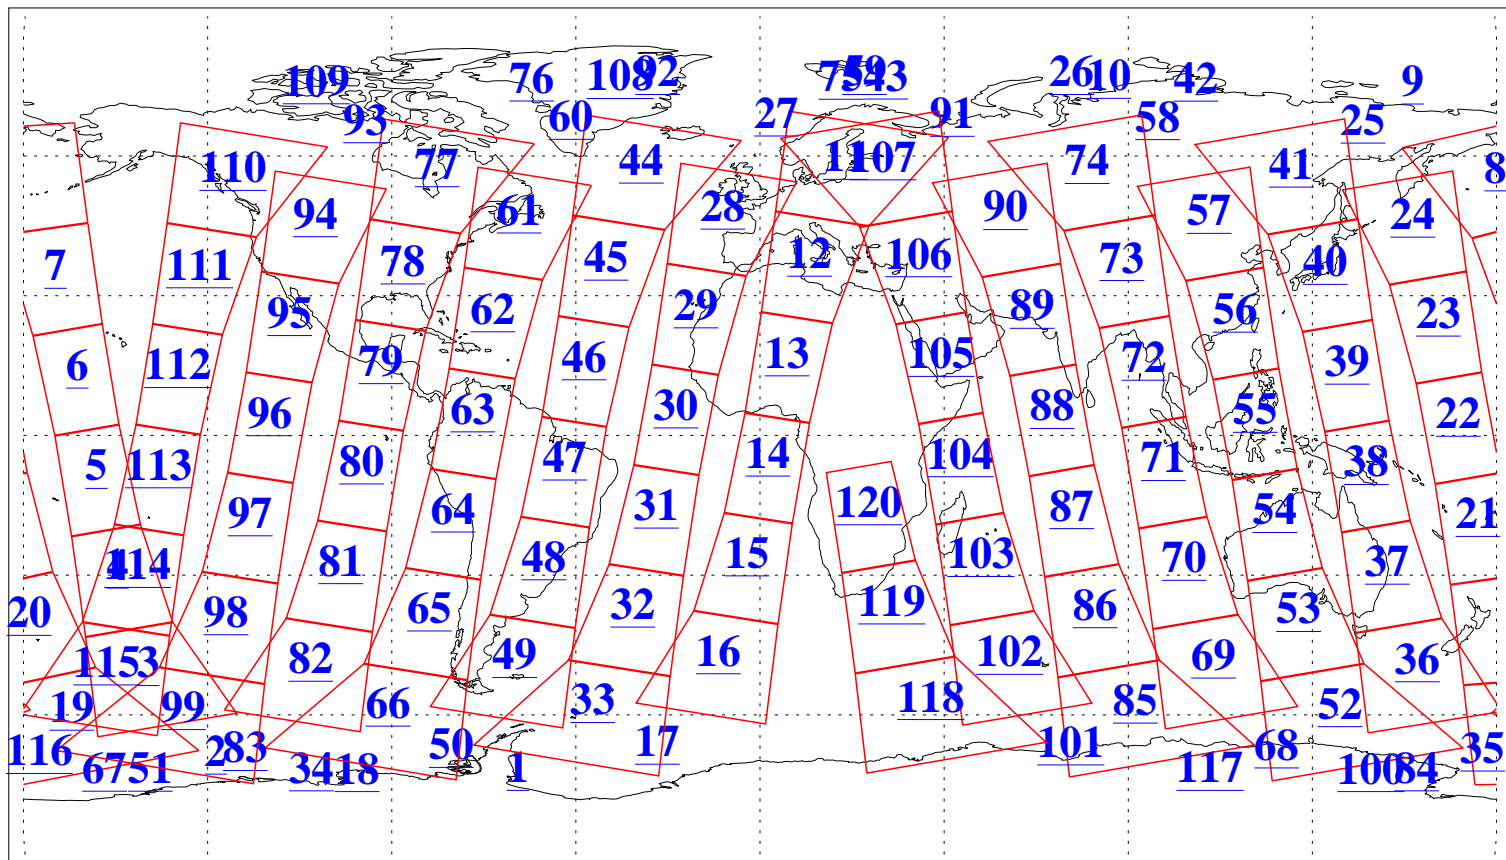

L1B Availability
AMSU Granules: 240
HSB Granules: 0
AIRS Granules: 240

9 Nov 2009
DoY 313
Aqua Day 2746
Granules: 1 to 120

Granules: 121 to 240

Legend: AMSU Available, HSB Available, AIRS Available

L1B Availability
AMSU Granules: 240
HSB Granules: 0
AIRS Granules: 240

9 Nov 2009
DoY 313
Aqua Day 2746

Ascending Granules

Descending Granules

Legend: AMSU Available, HSB Available, AIRS Available

L1B Availability
 AMSU Granules: 240
 HSB Granules: 0
 AIRS Granules: 240

9 Nov 2009
 DoY 313
 Aqua Day 2746

Northern Hemisphere Granules

Southern Hemisphere Granules

Legend: AMSU Available, HSB Available, AIRS Available