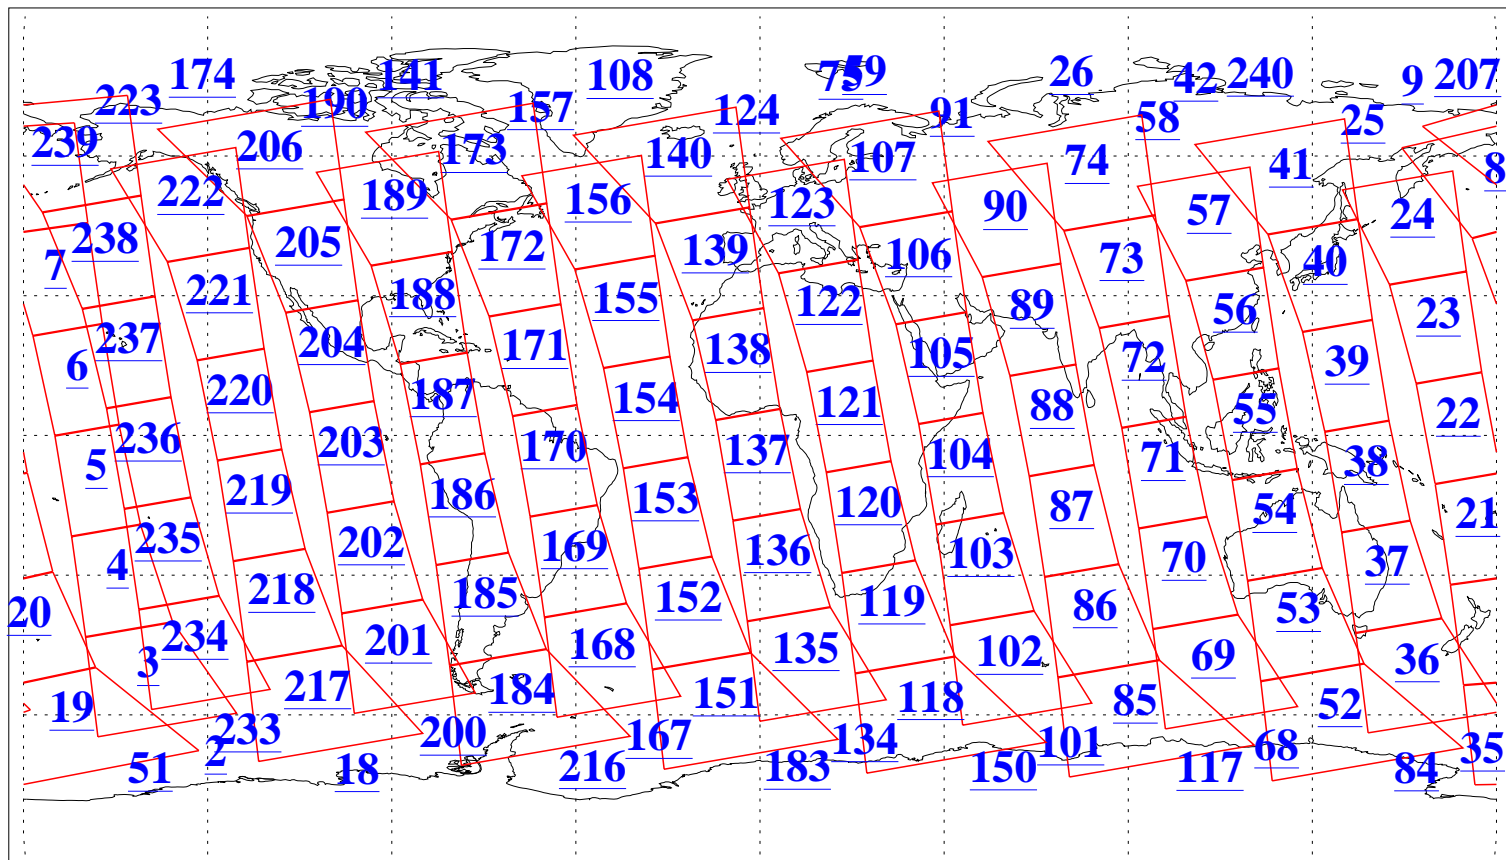

L1B Availability
AMSU Granules: 240
HSB Granules: 0
AIRS Granules: 240

9 Nov 2009
DoY 313
Aqua Day 2746
Granules: 1 to 120

Granules: 121 to 240

Legend: AMSU Available, HSB Available, AIRS Available

L1B Availability
AMSU Granules: 240
HSB Granules: 0
AIRS Granules: 240

9 Nov 2009
DoY 313
Aqua Day 2746

Ascending Granules

Descending Granules

Legend: AMSU Available, HSB Available, AIRS Available

L1B Availability
 AMSU Granules: 240
 HSB Granules: 0
 AIRS Granules: 240

9 Nov 2009
 DoY 313
 Aqua Day 2746

Northern Hemisphere Granules

Southern Hemisphere Granules

Legend: AMSU Available, HSB Available, AIRS Available