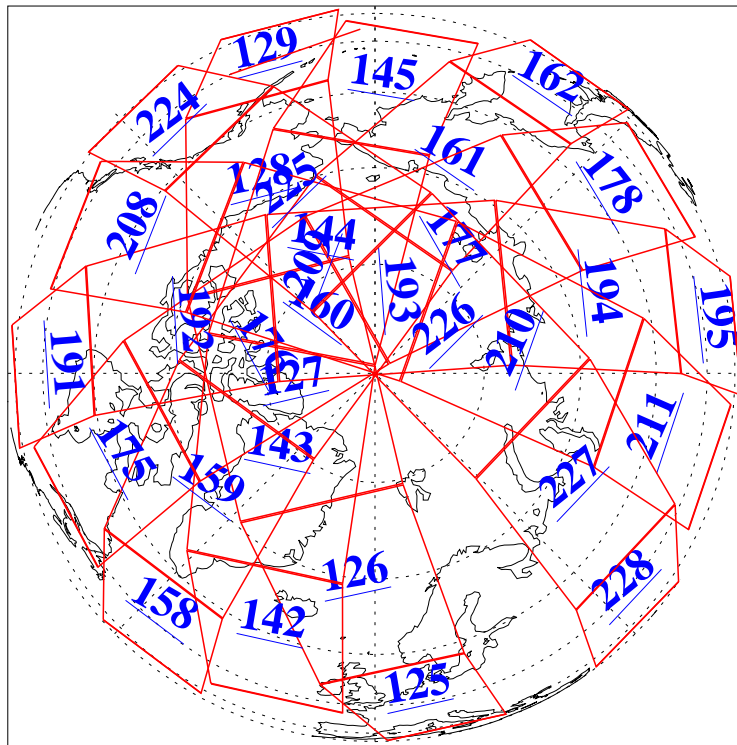

L1B Availability  
AMSU Granules: 240  
HSB Granules: 0  
AIRS Granules: 240

7 Nov 2009  
DoY 311  
Aqua Day 2744  
Granules: 1 to 120

Granules: 121 to 240

Legend: AMSU Available, HSB Available, AIRS Available

L1B Availability  
AMSU Granules: 240  
HSB Granules: 0  
AIRS Granules: 240

7 Nov 2009  
DoY 311  
Aqua Day 2744  
Ascending Granules

Descending Granules

Legend: AMSU Available, HSB Available, AIRS Available

### Northern Hemisphere Granules