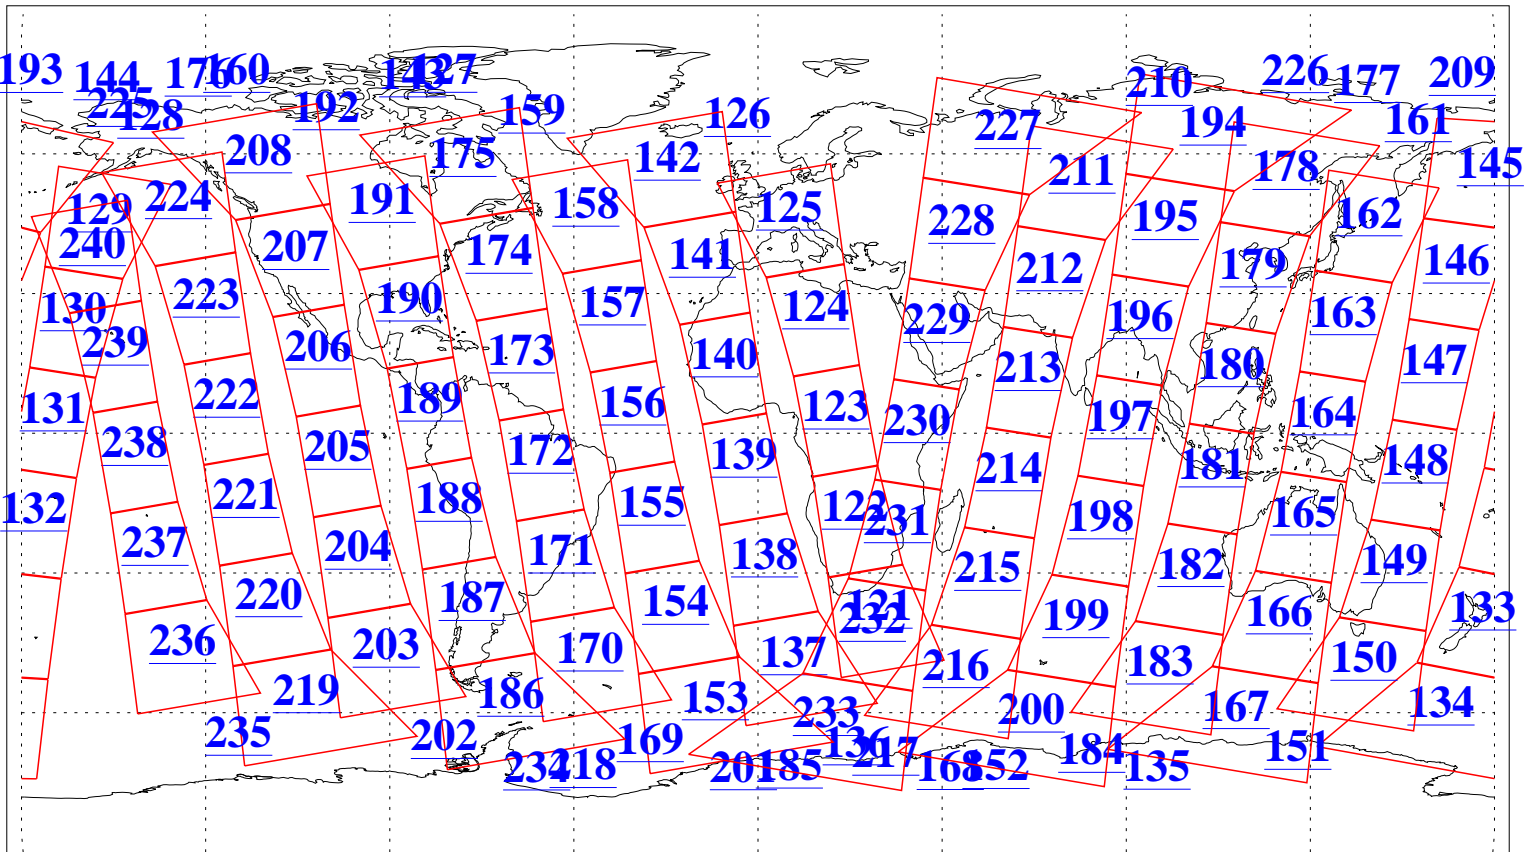

L1B Availability  
AMSU Granules: 240  
HSB Granules: 0  
AIRS Granules: 240

7 Nov 2009  
DoY 311  
Aqua Day 2744  
Granules: 1 to 120

Granules: 121 to 240

Legend: AMSU Available, HSB Available, AIRS Available

L1B Availability  
AMSU Granules: 240  
HSB Granules: 0  
AIRS Granules: 240

7 Nov 2009  
DoY 311  
Aqua Day 2744  
Ascending Granules

Descending Granules

Legend: AMSU Available, HSB Available, AIRS Available