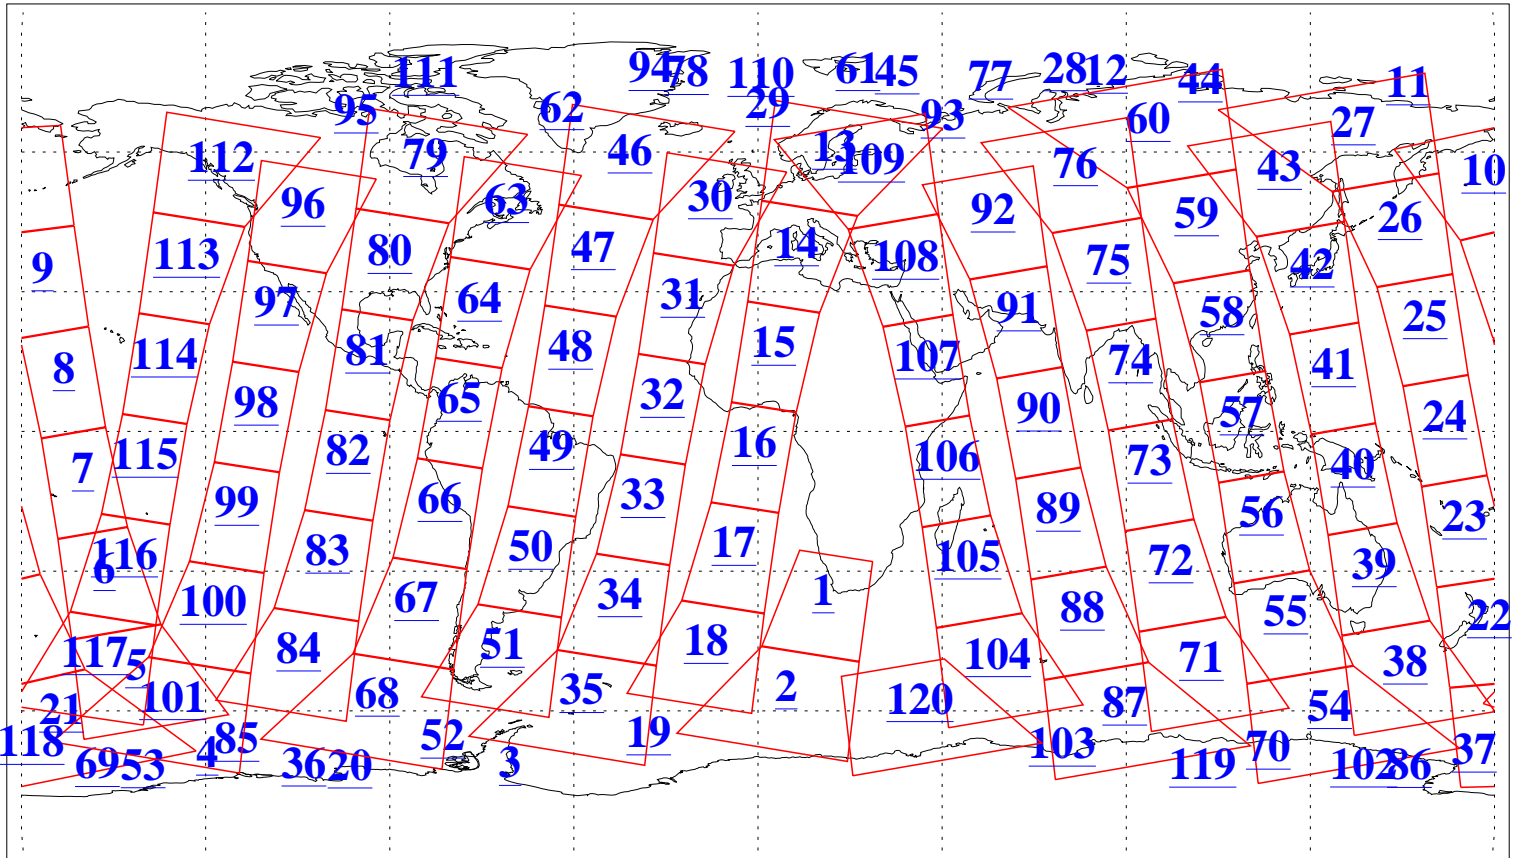

L1B Availability  
AMSU Granules: 240  
HSB Granules: 0  
AIRS Granules: 240

7 Nov 2009  
DoY 311  
Aqua Day 2744  
Granules: 1 to 120

Granules: 121 to 240

Legend: AMSU Available, HSB Available, AIRS Available

L1B Availability  
AMSU Granules: 240  
HSB Granules: 0  
AIRS Granules: 240

7 Nov 2009  
DoY 311  
Aqua Day 2744  
Ascending Granules

Descending Granules

Legend: AMSU Available, HSB Available, AIRS Available