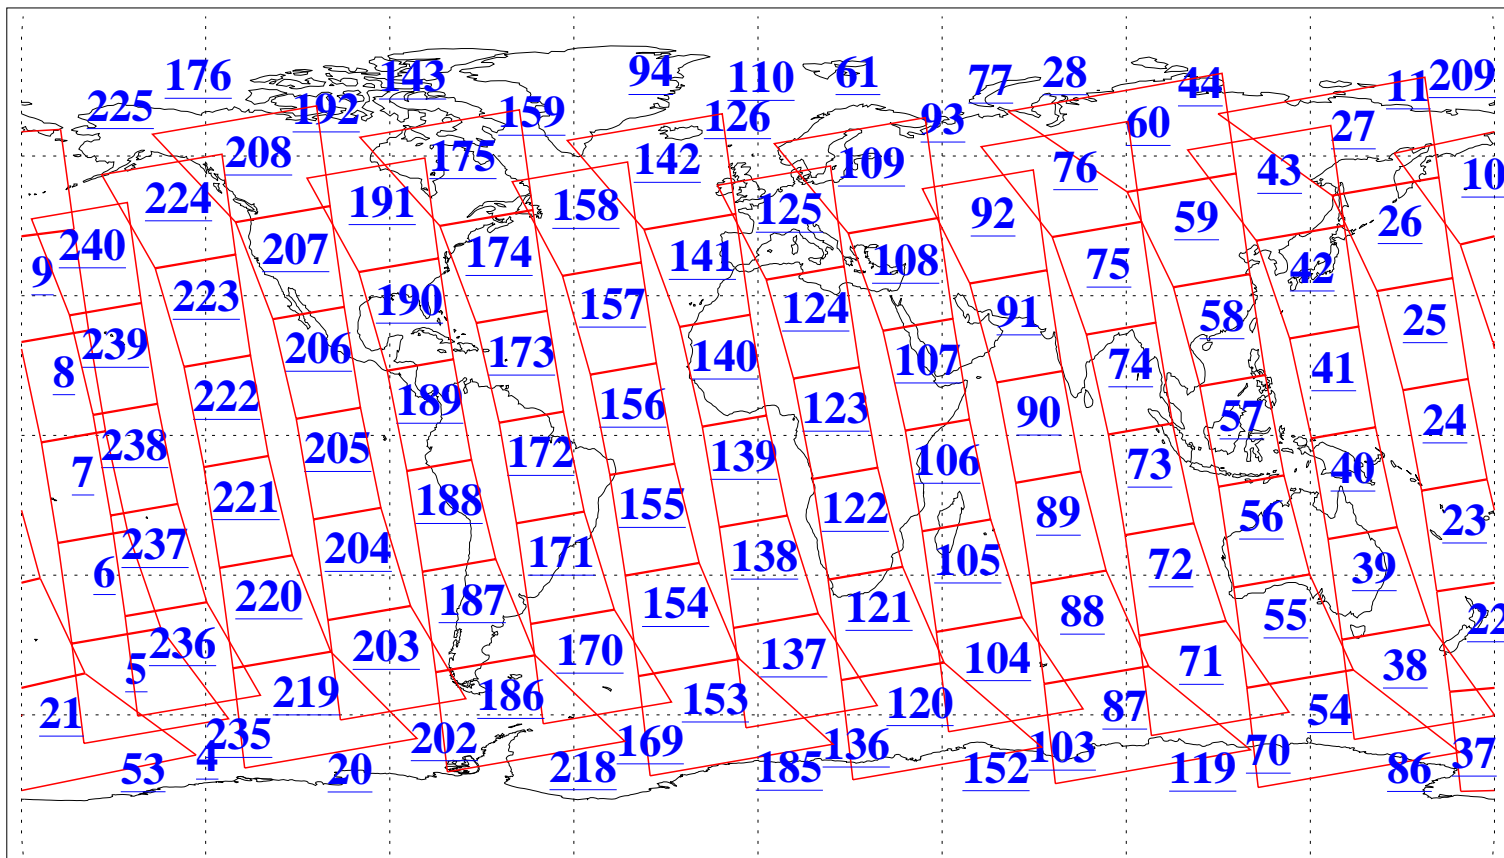

L1B Availability  
AMSU Granules: 240  
HSB Granules: 0  
AIRS Granules: 240

7 Nov 2009  
DoY 311  
Aqua Day 2744  
Granules: 1 to 120

Granules: 121 to 240

Legend: AMSU Available, HSB Available, AIRS Available

L1B Availability  
AMSU Granules: 240  
HSB Granules: 0  
AIRS Granules: 240

7 Nov 2009  
DoY 311  
Aqua Day 2744  
Ascending Granules

Descending Granules

Legend: AMSU Available, HSB Available, AIRS Available