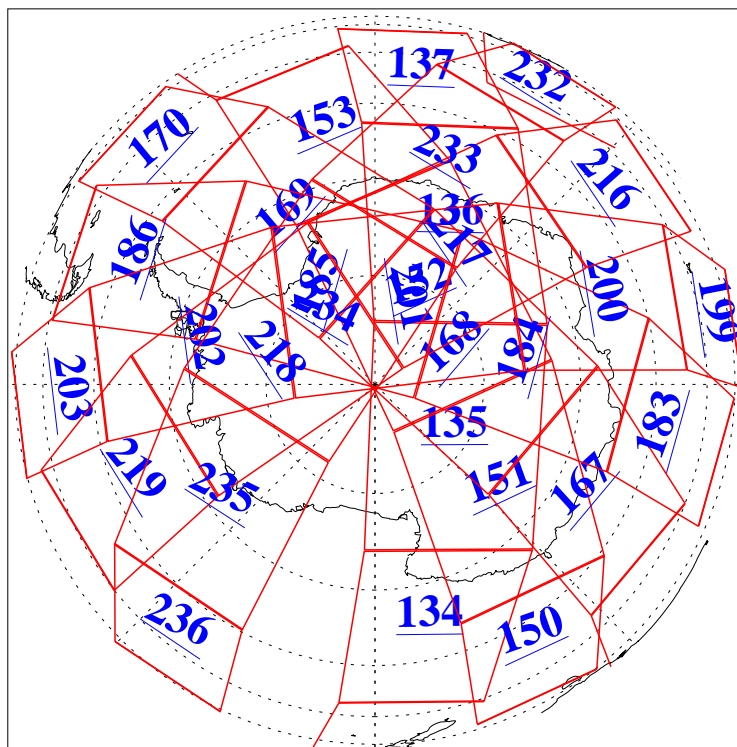

Legend: AMSU Available, HSB Available, AIRS Available