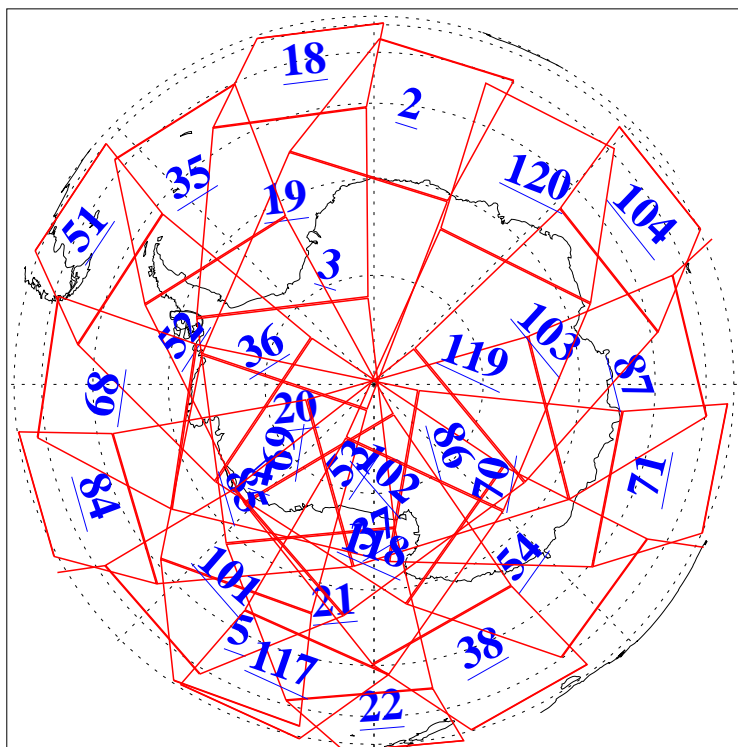

Legend: AMSU Available, HSB Available, AIRS Available