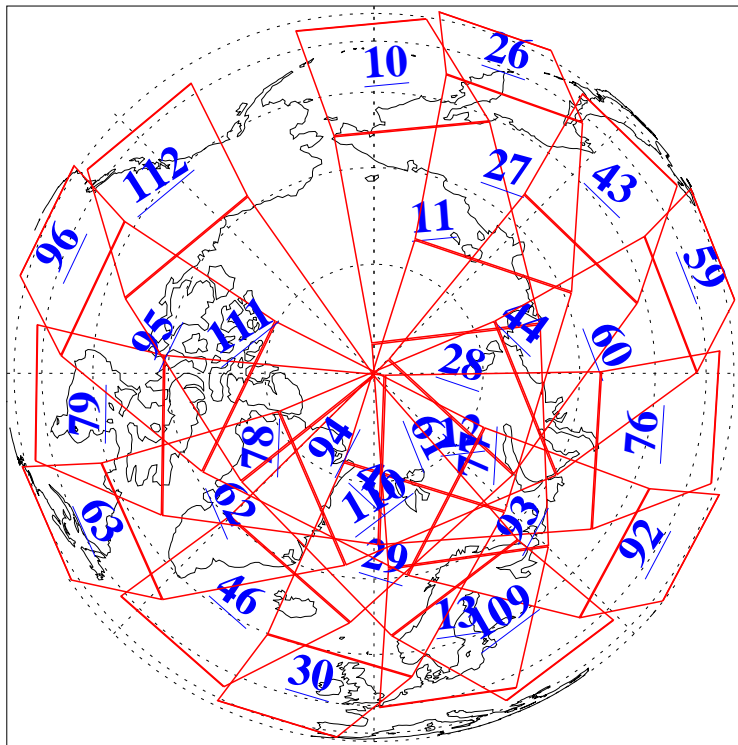

L1B Availability  
AMSU Granules: 240  
HSB Granules: 0  
AIRS Granules: 240

7 Nov 2009  
DoY 311  
Aqua Day 2744  
Granules: 1 to 120

Granules: 121 to 240

Legend: AMSU Available, HSB Available, AIRS Available

L1B Availability  
AMSU Granules: 240  
HSB Granules: 0  
AIRS Granules: 240

7 Nov 2009  
DoY 311  
Aqua Day 2744  
Ascending Granules

Descending Granules

Legend: AMSU Available, HSB Available, AIRS Available

### Northern Hemisphere Granules