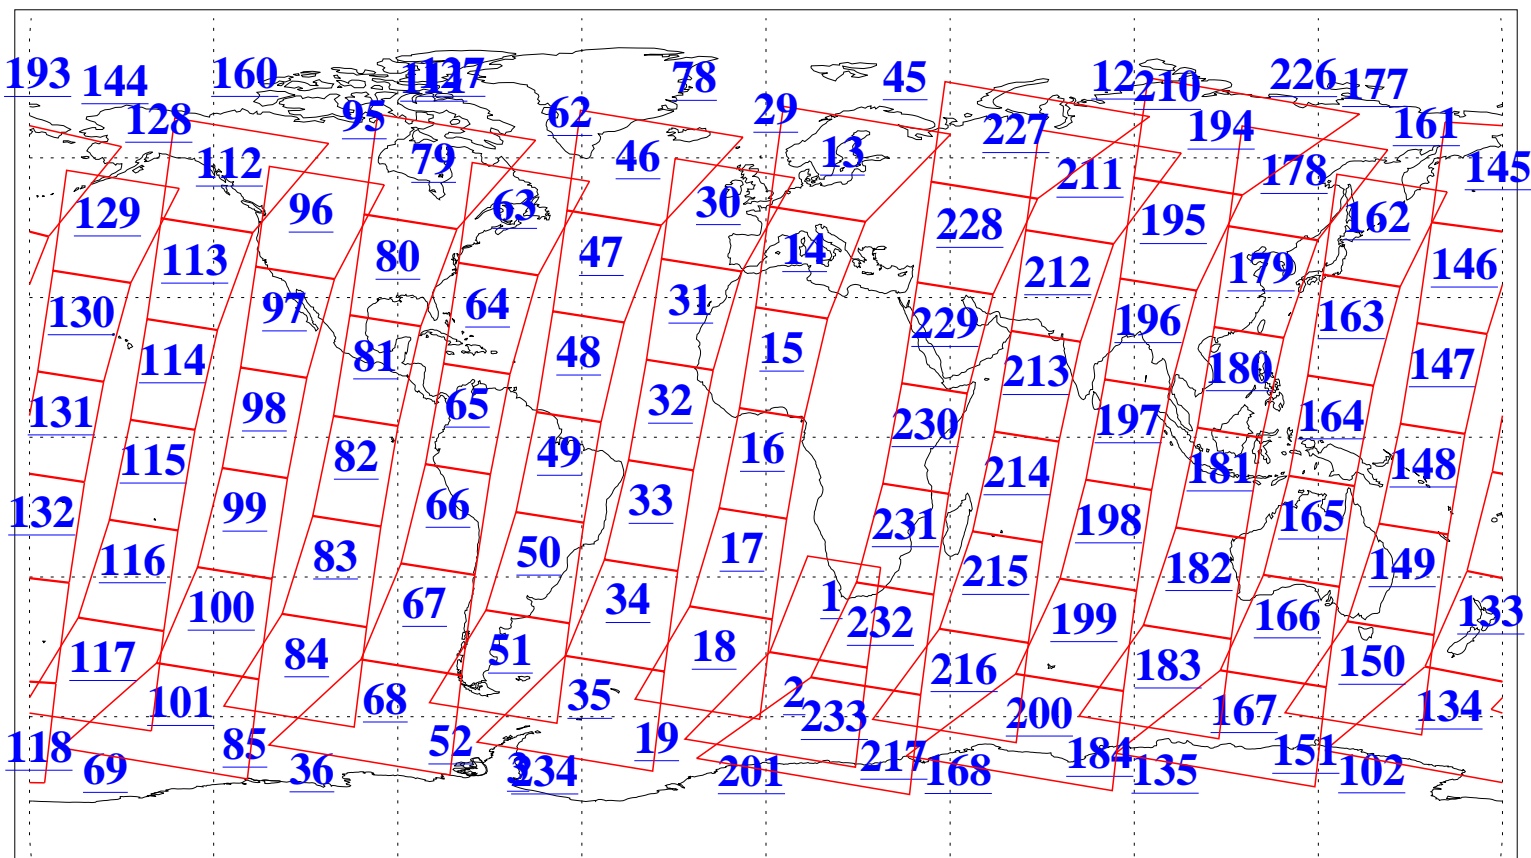

L1B Availability  
AMSU Granules: 240  
HSB Granules: 0  
AIRS Granules: 240

7 Nov 2009  
DoY 311  
Aqua Day 2744  
Granules: 1 to 120

Granules: 121 to 240

Legend: AMSU Available, HSB Available, AIRS Available

L1B Availability  
AMSU Granules: 240  
HSB Granules: 0  
AIRS Granules: 240

7 Nov 2009  
DoY 311  
Aqua Day 2744  
Ascending Granules

Descending Granules

Legend: AMSU Available, HSB Available, AIRS Available