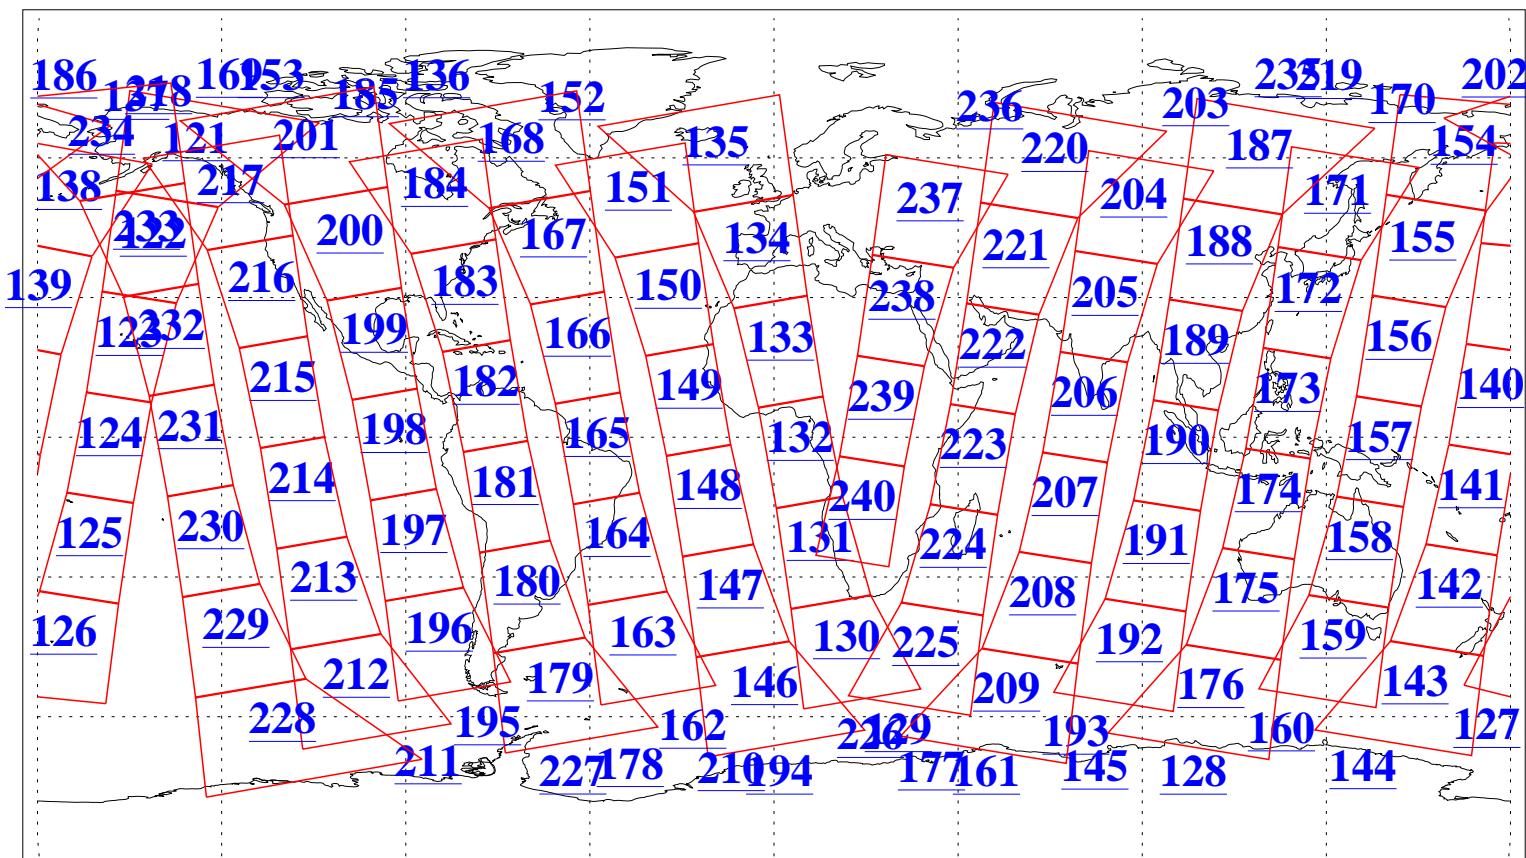

L1B Availability
AMSU Granules: 240
HSB Granules: 0
AIRS Granules: 240

6 Nov 2009
DoY 310
Aqua Day 2743
Granules: 1 to 120

Granules: 121 to 240

Legend: AMSU Available, HSB Available, AIRS Available

L1B Availability
AMSU Granules: 240
HSB Granules: 0
AIRS Granules: 240

6 Nov 2009
DoY 310
Aqua Day 2743

Ascending Granules

Descending Granules

Legend: AMSU Available, HSB Available, AIRS Available

L1B Availability
 AMSU Granules: 240
 HSB Granules: 0
 AIRS Granules: 240

6 Nov 2009
 DoY 310
 Aqua Day 2743