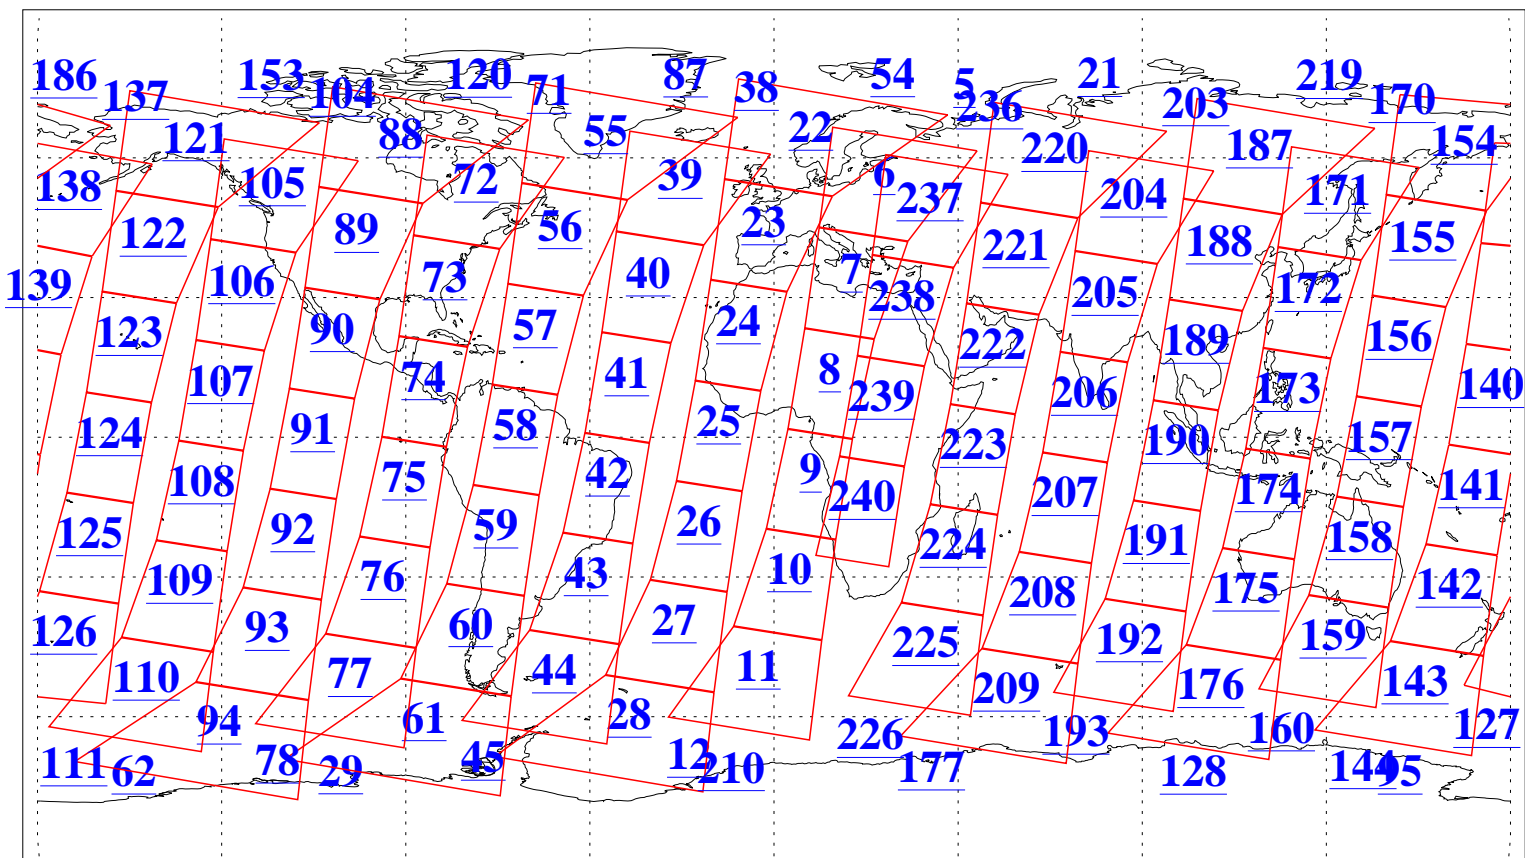

L1B Availability
AMSU Granules: 240
HSB Granules: 0
AIRS Granules: 240

6 Nov 2009
DoY 310
Aqua Day 2743
Granules: 1 to 120

Granules: 121 to 240

Legend: AMSU Available, HSB Available, AIRS Available

L1B Availability
AMSU Granules: 240
HSB Granules: 0
AIRS Granules: 240

6 Nov 2009
DoY 310
Aqua Day 2743

Ascending Granules

Descending Granules

Legend: AMSU Available, HSB Available, AIRS Available

L1B Availability
 AMSU Granules: 240
 HSB Granules: 0
 AIRS Granules: 240

6 Nov 2009
 DoY 310
 Aqua Day 2743

Northern Hemisphere Granules

Southern Hemisphere Granules

Legend: AMSU Available, ~~HSB Available~~, AIRS Available