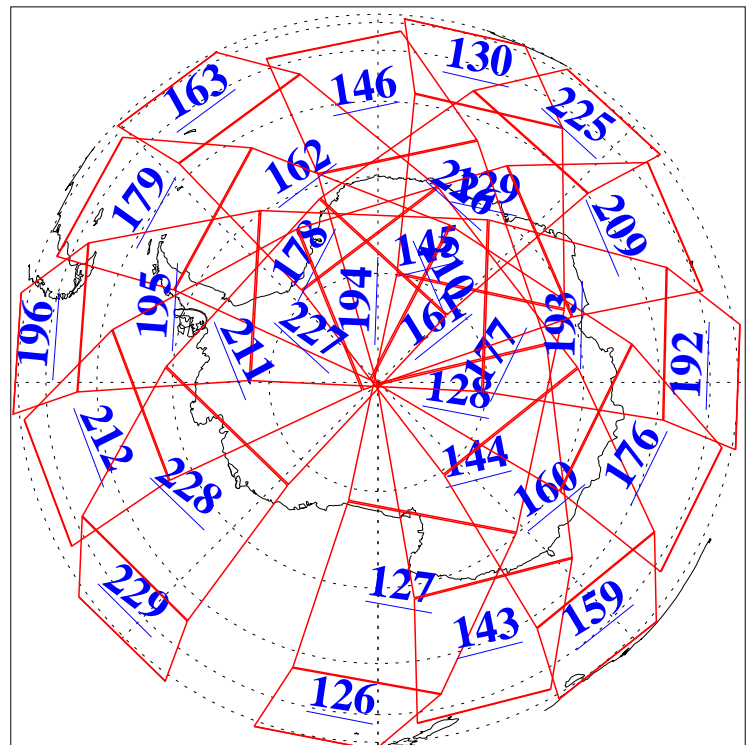

L1B Availability
AMSU Granules: 240
HSB Granules: 0
AIRS Granules: 240

6 Nov 2009
DoY 310
Aqua Day 2743
Granules: 1 to 120

Granules: 121 to 240

Legend: AMSU Available, HSB Available, AIRS Available

L1B Availability
AMSU Granules: 240
HSB Granules: 0
AIRS Granules: 240

6 Nov 2009
DoY 310
Aqua Day 2743

Ascending Granules

Descending Granules

Legend: AMSU Available, HSB Available, AIRS Available

L1B Availability
 AMSU Granules: 240
 HSB Granules: 0
 AIRS Granules: 240

6 Nov 2009
 DoY 310
 Aqua Day 2743

Northern Hemisphere Granules

Southern Hemisphere Granules

Legend: AMSU Available, ~~HSB Available~~, AIRS Available