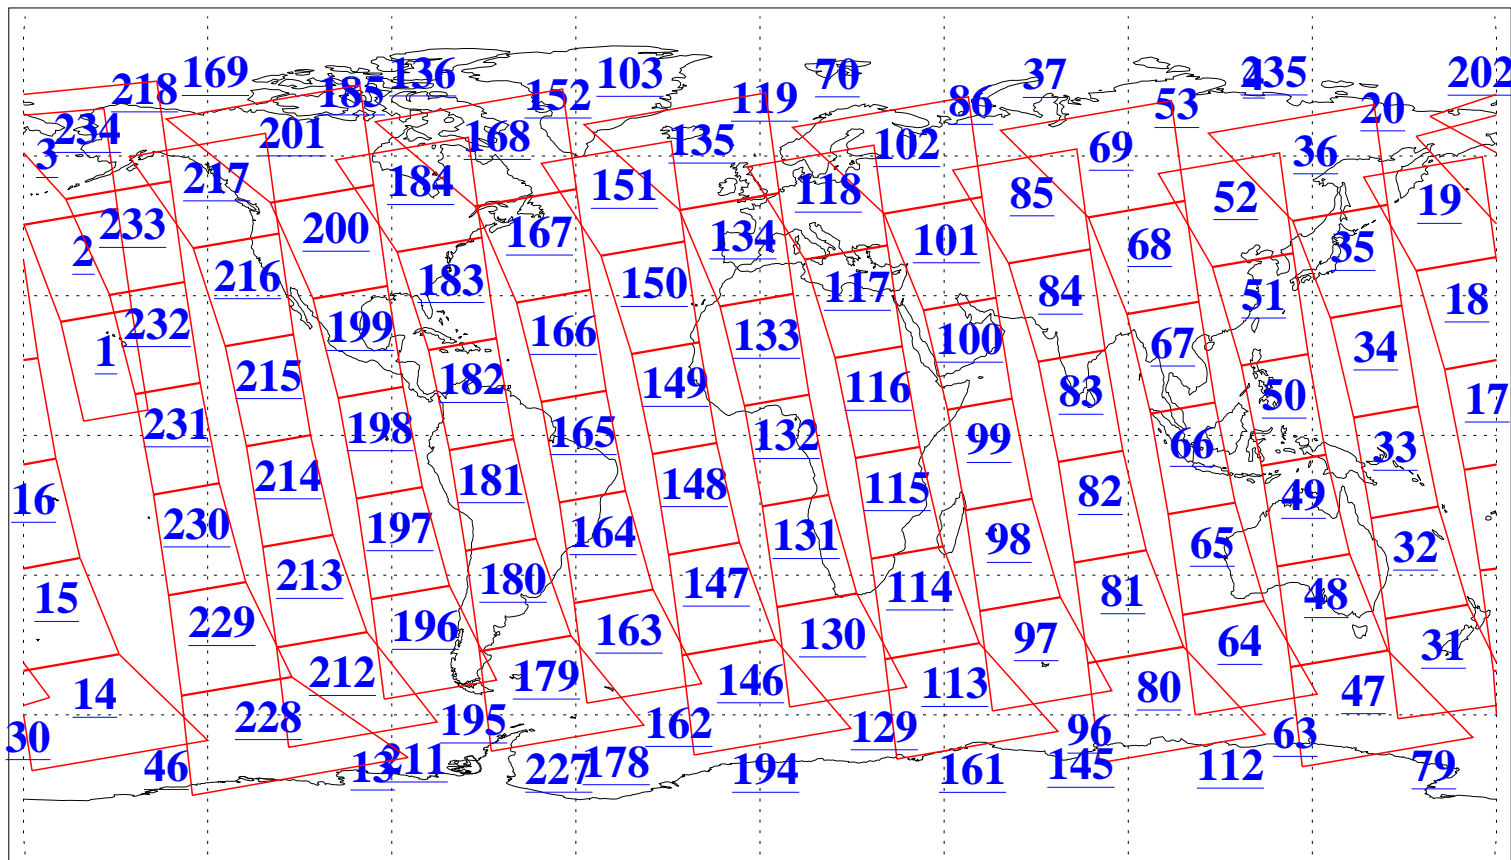

L1B Availability
AMSU Granules: 240
HSB Granules: 0
AIRS Granules: 240

6 Nov 2009
DoY 310
Aqua Day 2743
Granules: 1 to 120

Granules: 121 to 240

Legend: AMSU Available, HSB Available, AIRS Available

L1B Availability
AMSU Granules: 240
HSB Granules: 0
AIRS Granules: 240

6 Nov 2009
DoY 310
Aqua Day 2743

Ascending Granules

Descending Granules

Legend: AMSU Available, HSB Available, AIRS Available

L1B Availability
 AMSU Granules: 240
 HSB Granules: 0
 AIRS Granules: 240

6 Nov 2009
 DoY 310
 Aqua Day 2743

Northern Hemisphere Granules

Southern Hemisphere Granules

Legend: AMSU Available, ~~HSB Available~~, AIRS Available