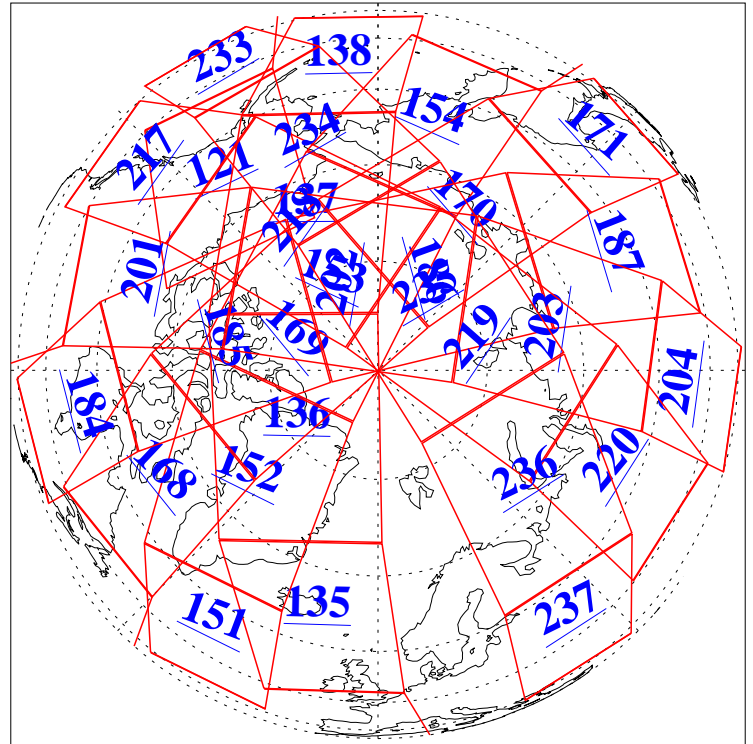

L1B Availability
AMSU Granules: 240
HSB Granules: 0
AIRS Granules: 240

6 Nov 2009
DoY 310
Aqua Day 2743
Granules: 1 to 120

Granules: 121 to 240

Legend: AMSU Available, HSB Available, AIRS Available

L1B Availability
AMSU Granules: 240
HSB Granules: 0
AIRS Granules: 240

6 Nov 2009
DoY 310
Aqua Day 2743

Ascending Granules

Descending Granules

Legend: AMSU Available, HSB Available, AIRS Available

L1B Availability
 AMSU Granules: 240
 HSB Granules: 0
 AIRS Granules: 240

6 Nov 2009
 DoY 310
 Aqua Day 2743

Northern Hemisphere Granules

Southern Hemisphere Granules

Legend: AMSU Available, ~~HSB Available~~, AIRS Available