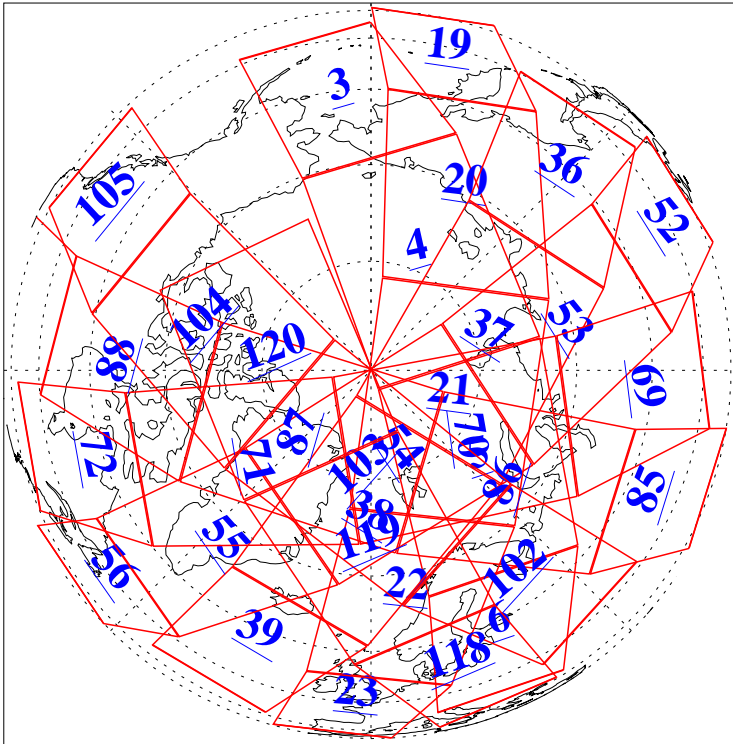

L1B Availability
AMSU Granules: 240
HSB Granules: 0
AIRS Granules: 240

6 Nov 2009
DoY 310
Aqua Day 2743
Granules: 1 to 120

Granules: 121 to 240

Legend: AMSU Available, HSB Available, AIRS Available

L1B Availability
AMSU Granules: 240
HSB Granules: 0
AIRS Granules: 240

6 Nov 2009
DoY 310
Aqua Day 2743

Ascending Granules

Descending Granules

Legend: AMSU Available, HSB Available, AIRS Available

L1B Availability
 AMSU Granules: 240
 HSB Granules: 0
 AIRS Granules: 240

6 Nov 2009
 DoY 310
 Aqua Day 2743

Northern Hemisphere Granules

Southern Hemisphere Granules

Legend: AMSU Available, ~~HSB Available~~, AIRS Available