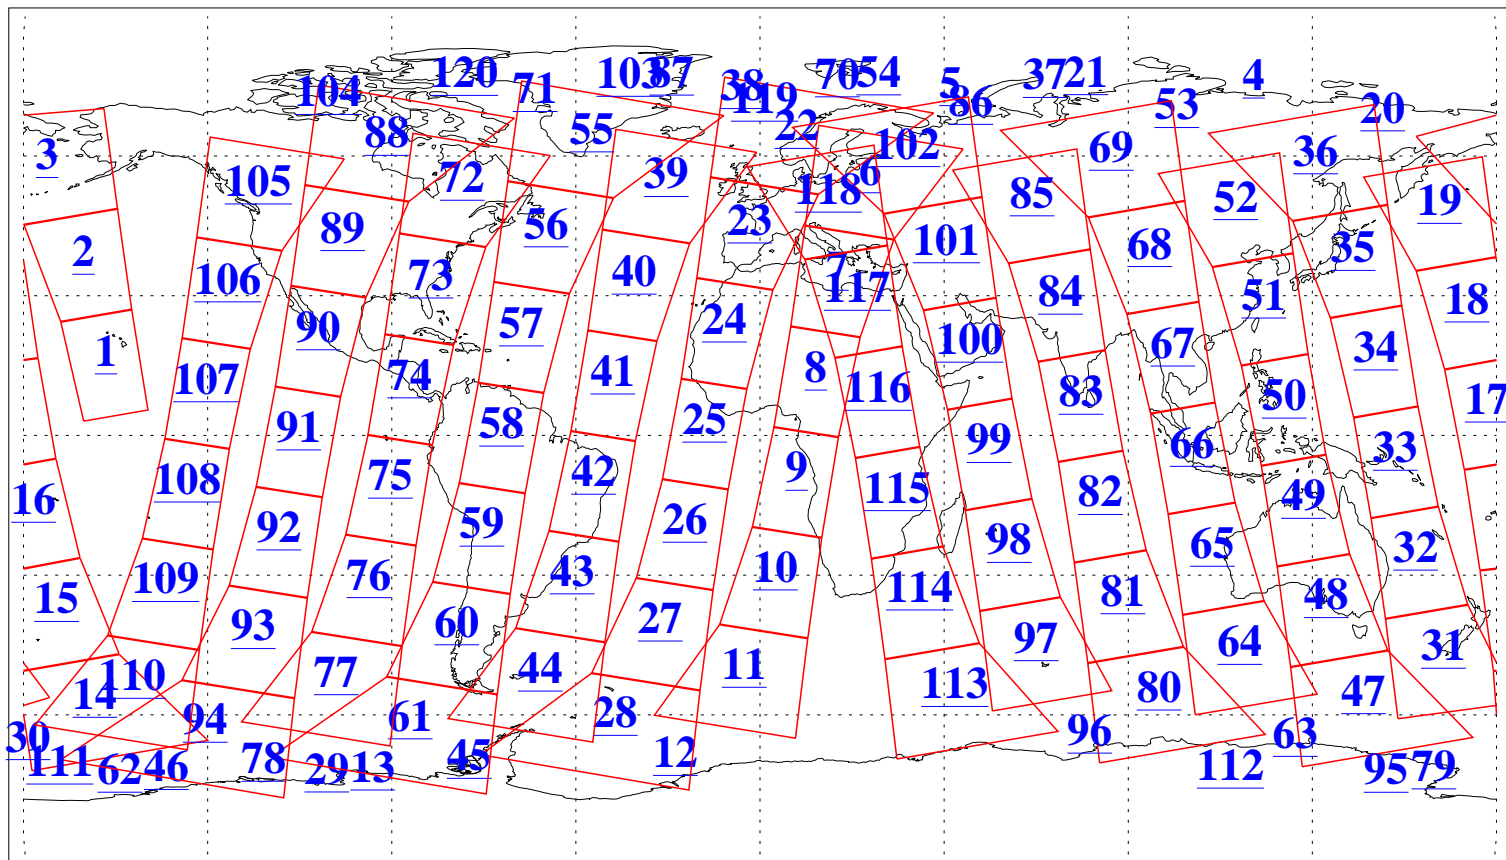

L1B Availability
AMSU Granules: 240
HSB Granules: 0
AIRS Granules: 240

6 Nov 2009
DoY 310
Aqua Day 2743
Granules: 1 to 120

Granules: 121 to 240

Legend: AMSU Available, HSB Available, AIRS Available

L1B Availability
AMSU Granules: 240
HSB Granules: 0
AIRS Granules: 240

6 Nov 2009
DoY 310
Aqua Day 2743

Ascending Granules

Descending Granules

Legend: AMSU Available, HSB Available, AIRS Available

L1B Availability
 AMSU Granules: 240
 HSB Granules: 0
 AIRS Granules: 240

6 Nov 2009
 DoY 310
 Aqua Day 2743

Northern Hemisphere Granules

Southern Hemisphere Granules

Legend: AMSU Available, ~~HSB Available~~, AIRS Available