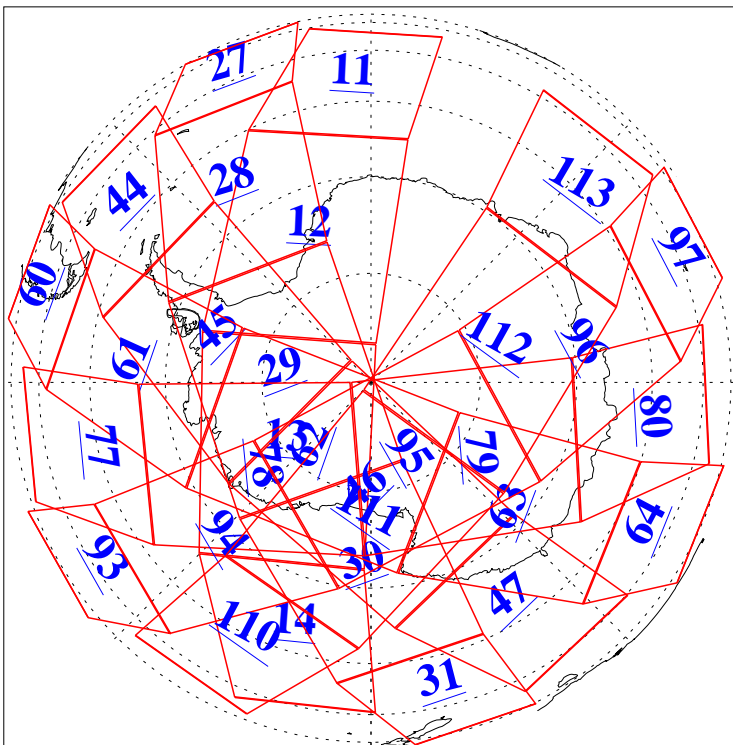

L1B Availability
AMSU Granules: 240
HSB Granules: 0
AIRS Granules: 240

6 Nov 2009
DoY 310
Aqua Day 2743
Granules: 1 to 120

Granules: 121 to 240

Legend: AMSU Available, HSB Available, AIRS Available

L1B Availability
AMSU Granules: 240
HSB Granules: 0
AIRS Granules: 240

6 Nov 2009
DoY 310
Aqua Day 2743

Ascending Granules

Descending Granules

Legend: AMSU Available, HSB Available, AIRS Available

L1B Availability
 AMSU Granules: 240
 HSB Granules: 0
 AIRS Granules: 240

6 Nov 2009
 DoY 310
 Aqua Day 2743

Northern Hemisphere Granules

Southern Hemisphere Granules

Legend: AMSU Available, ~~HSB Available~~, AIRS Available