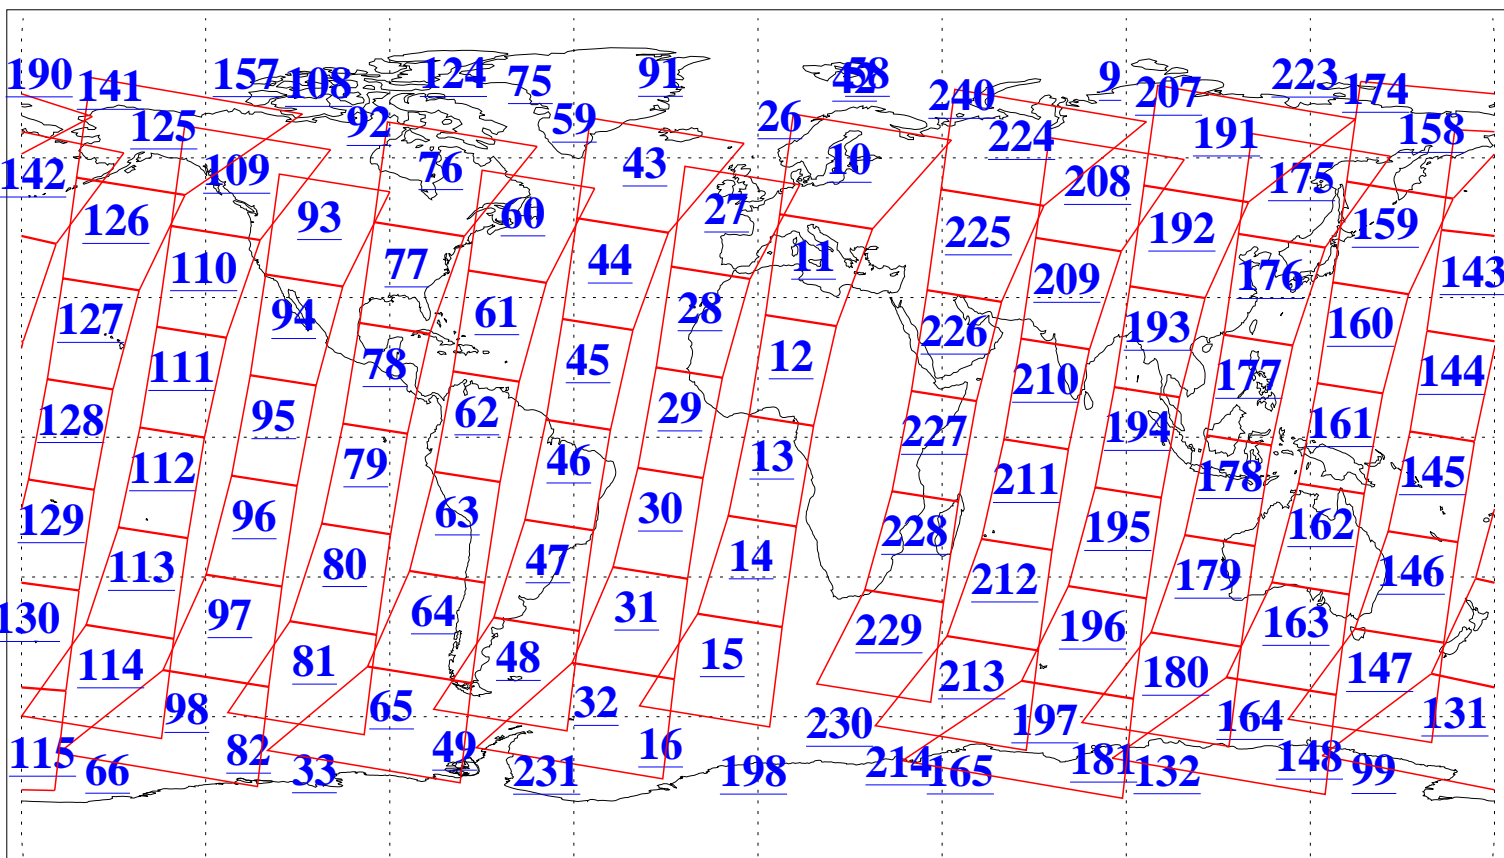

L1B Availability
AMSU Granules: 240
HSB Granules: 0
AIRS Granules: 240

2 Nov 2009
DoY 306
Aqua Day 2739
Granules: 1 to 120

Granules: 121 to 240

Legend: AMSU Available, HSB Available, AIRS Available

L1B Availability
AMSU Granules: 240
HSB Granules: 0
AIRS Granules: 240

2 Nov 2009
DoY 306
Aqua Day 2739

Ascending Granules

Descending Granules

Legend: AMSU Available, HSB Available, AIRS Available

L1B Availability
AMSU Granules: 240
HSB Granules: 0
AIRS Granules: 240

2 Nov 2009
DoY 306
Aqua Day 2739

Northern Hemisphere Granules

Southern Hemisphere Granules

Legend: AMSU Available, HSB Available, AIRS Available