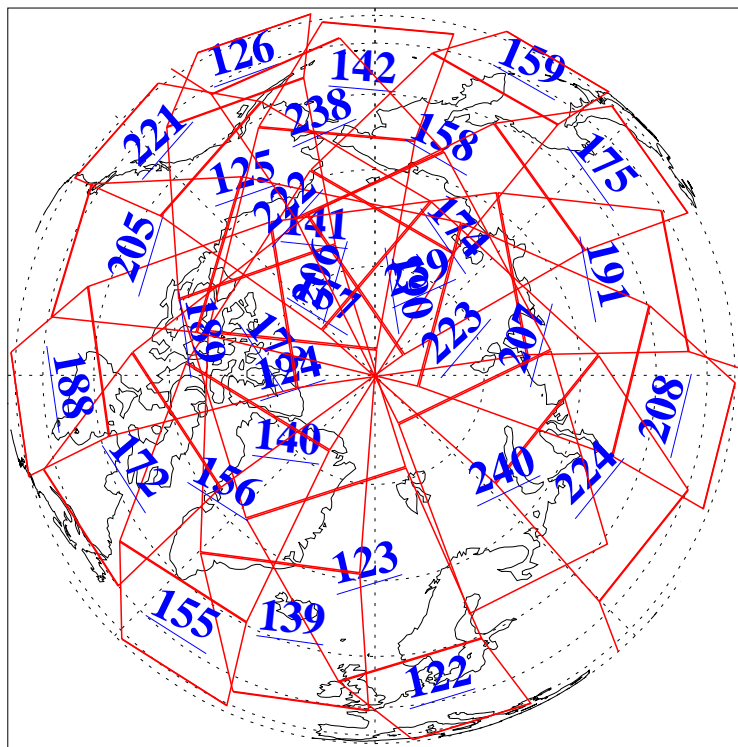

L1B Availability
AMSU Granules: 240
HSB Granules: 0
AIRS Granules: 240

2 Nov 2009
DoY 306
Aqua Day 2739
Granules: 1 to 120

Granules: 121 to 240

Legend: AMSU Available, HSB Available, AIRS Available

L1B Availability
AMSU Granules: 240
HSB Granules: 0
AIRS Granules: 240

2 Nov 2009
DoY 306
Aqua Day 2739

Ascending Granules

Descending Granules

Legend: AMSU Available, HSB Available, AIRS Available

L1B Availability
AMSU Granules: 240
HSB Granules: 0
AIRS Granules: 240

2 Nov 2009
DoY 306
Aqua Day 2739

Northern Hemisphere Granules

Southern Hemisphere Granules

Legend: AMSU Available, HSB Available, AIRS Available