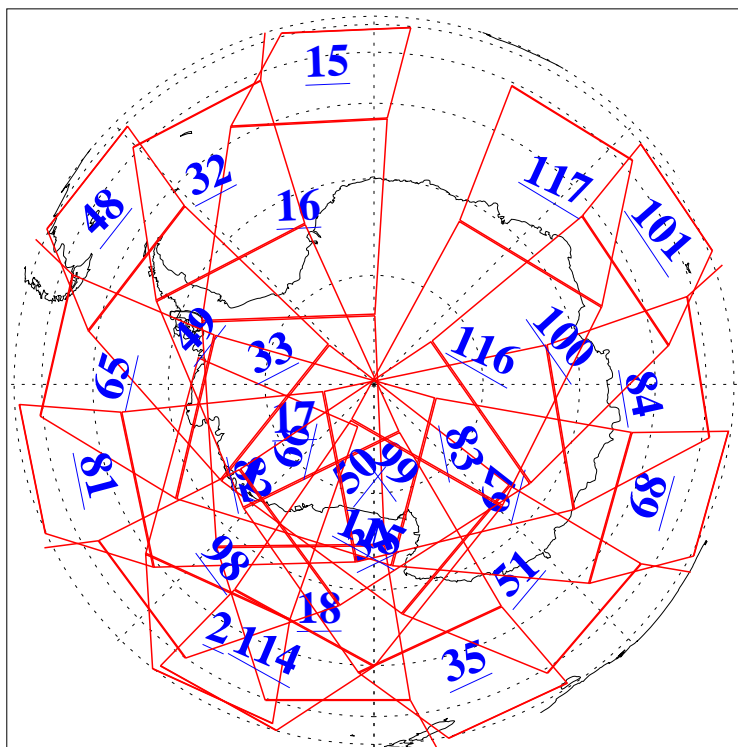

L1B Availability
AMSU Granules: 240
HSB Granules: 0
AIRS Granules: 240

2 Nov 2009
DoY 306
Aqua Day 2739
Granules: 1 to 120

Granules: 121 to 240

Legend: AMSU Available, HSB Available, AIRS Available

L1B Availability
AMSU Granules: 240
HSB Granules: 0
AIRS Granules: 240

2 Nov 2009
DoY 306
Aqua Day 2739

Ascending Granules

Descending Granules

Legend: AMSU Available, HSB Available, AIRS Available

L1B Availability
AMSU Granules: 240
HSB Granules: 0
AIRS Granules: 240

2 Nov 2009
DoY 306
Aqua Day 2739

Northern Hemisphere Granules

Southern Hemisphere Granules

Legend: AMSU Available, HSB Available, AIRS Available