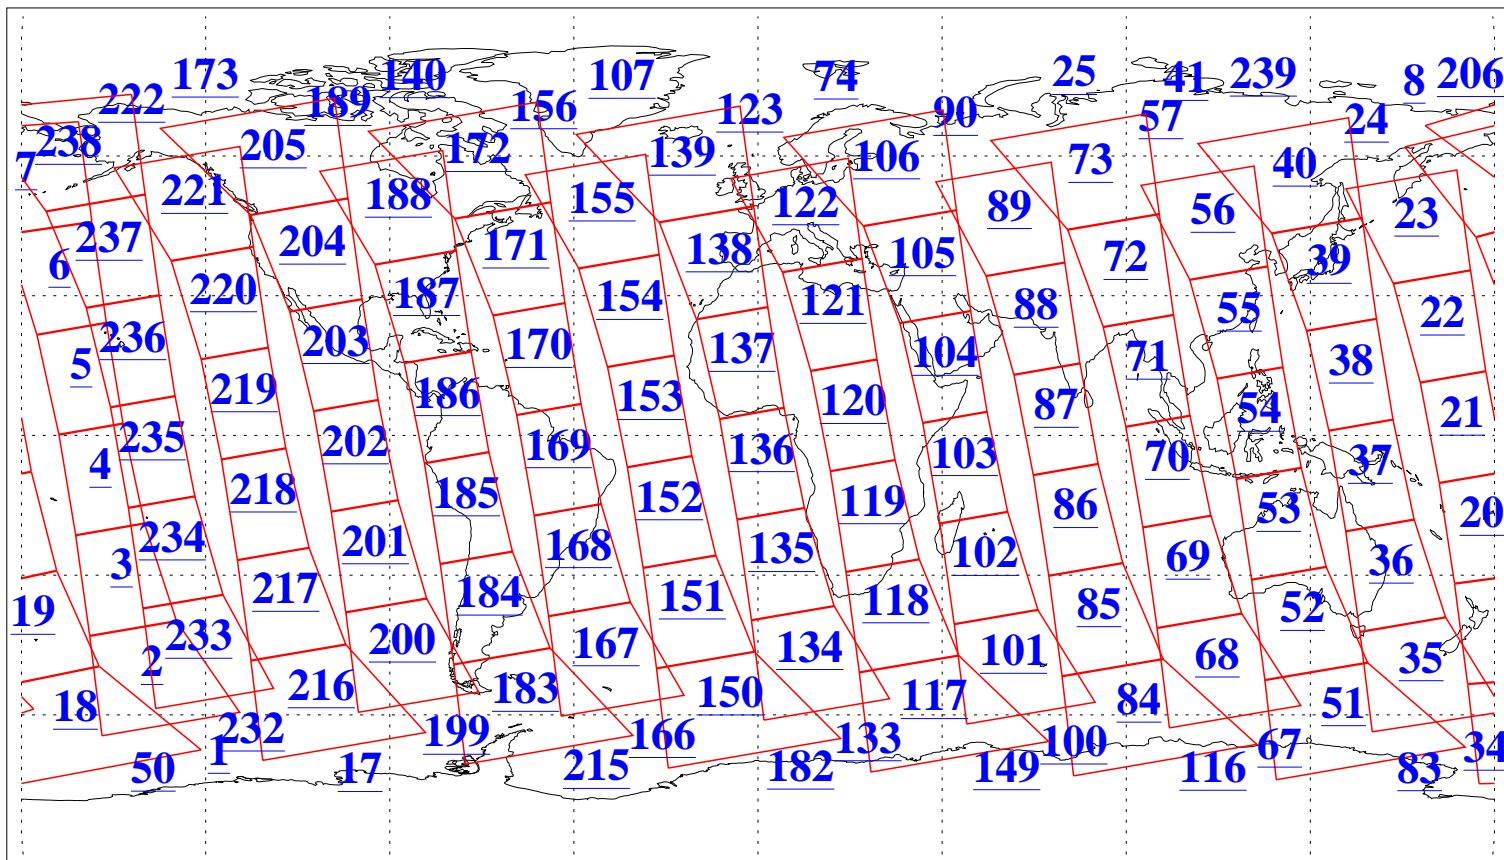

L1B Availability
AMSU Granules: 240
HSB Granules: 0
AIRS Granules: 240

2 Nov 2009
DoY 306
Aqua Day 2739
Granules: 1 to 120

Granules: 121 to 240

Legend: AMSU Available, HSB Available, AIRS Available

L1B Availability
AMSU Granules: 240
HSB Granules: 0
AIRS Granules: 240

2 Nov 2009
DoY 306
Aqua Day 2739

Ascending Granules

Descending Granules

Legend: AMSU Available, HSB Available, AIRS Available

L1B Availability
AMSU Granules: 240
HSB Granules: 0
AIRS Granules: 240

2 Nov 2009
DoY 306
Aqua Day 2739

Northern Hemisphere Granules

Southern Hemisphere Granules

Legend: AMSU Available, HSB Available, AIRS Available