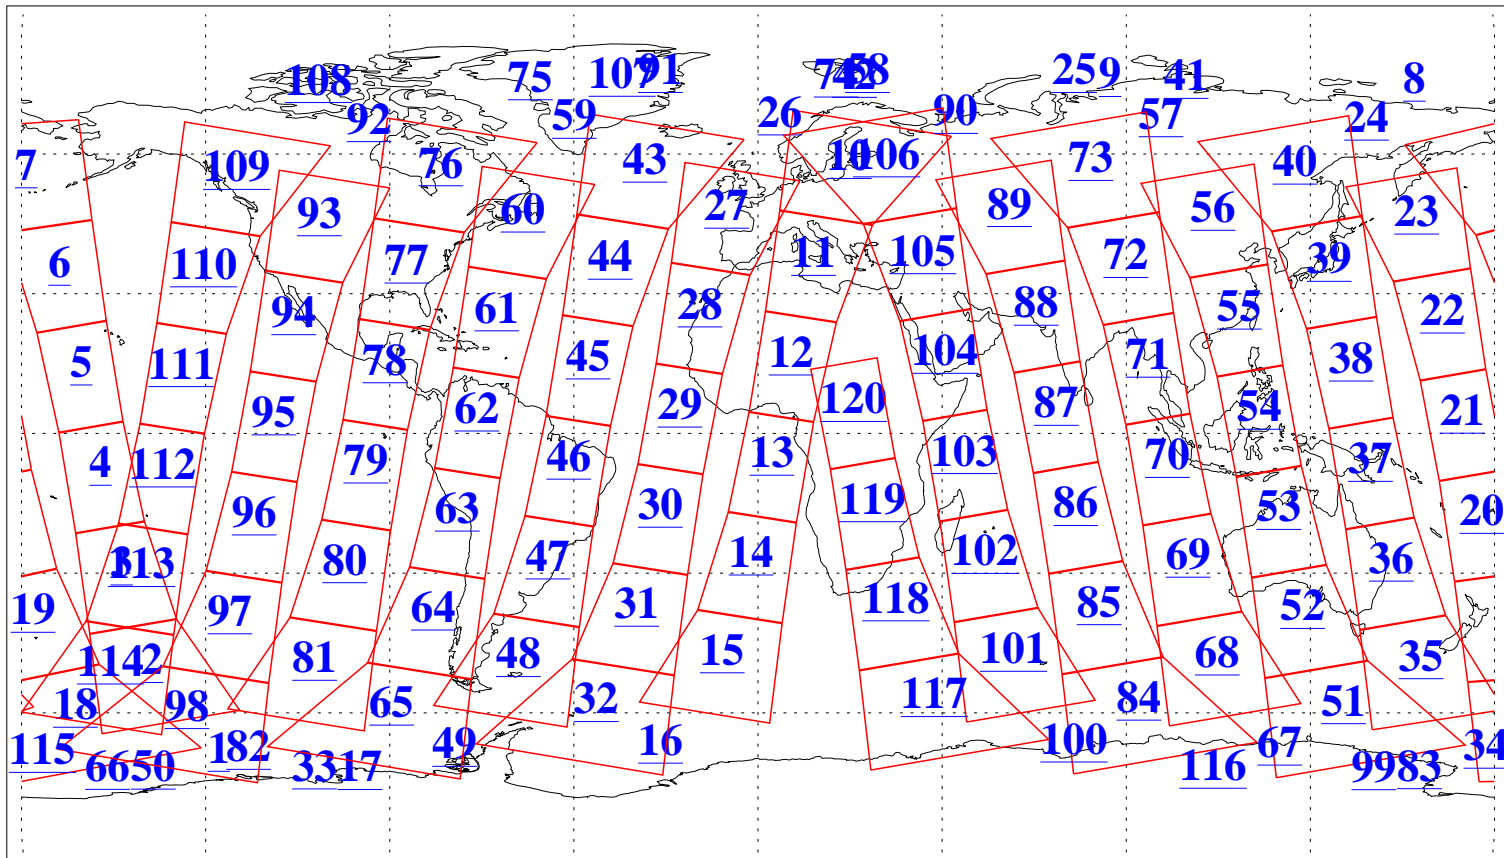

L1B Availability
AMSU Granules: 240
HSB Granules: 0
AIRS Granules: 240

2 Nov 2009
DoY 306
Aqua Day 2739
Granules: 1 to 120

Granules: 121 to 240

Legend: AMSU Available, HSB Available, AIRS Available

L1B Availability
AMSU Granules: 240
HSB Granules: 0
AIRS Granules: 240

2 Nov 2009
DoY 306
Aqua Day 2739

Ascending Granules

Descending Granules

Legend: AMSU Available, HSB Available, AIRS Available

L1B Availability
AMSU Granules: 240
HSB Granules: 0
AIRS Granules: 240

2 Nov 2009
DoY 306
Aqua Day 2739

Northern Hemisphere Granules

Southern Hemisphere Granules

Legend: AMSU Available, HSB Available, AIRS Available