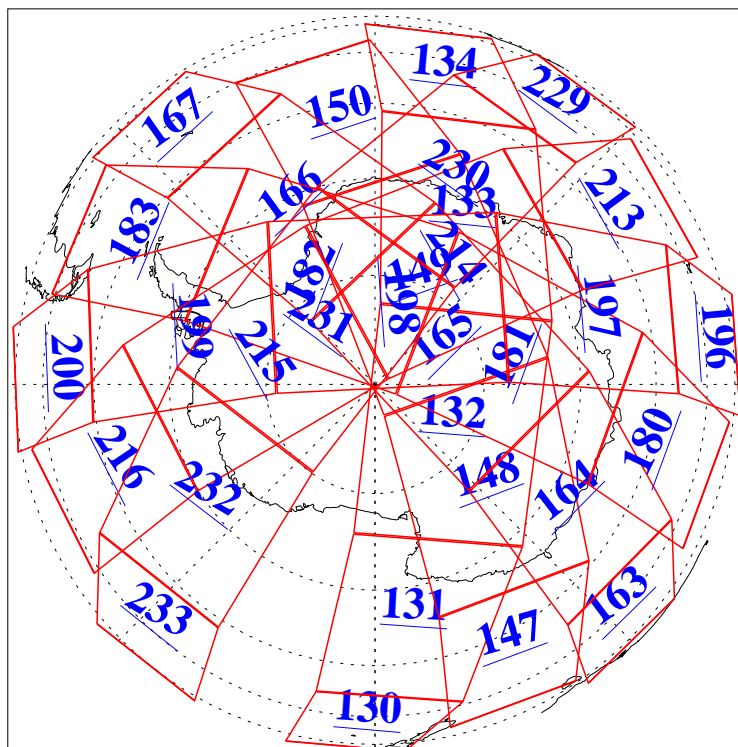

2 Nov 2009
DoY 306
Aqua Day 2739

Ascending Granules

Descending Granules

Legend: AMSU Available, HSB Available, AIRS Available

L1B Availability
AMSU Granules: 240
HSB Granules: 0
AIRS Granules: 240

2 Nov 2009
DoY 306
Aqua Day 2739

Northern Hemisphere Granules

Southern Hemisphere Granules

Legend: AMSU Available, HSB Available, AIRS Available