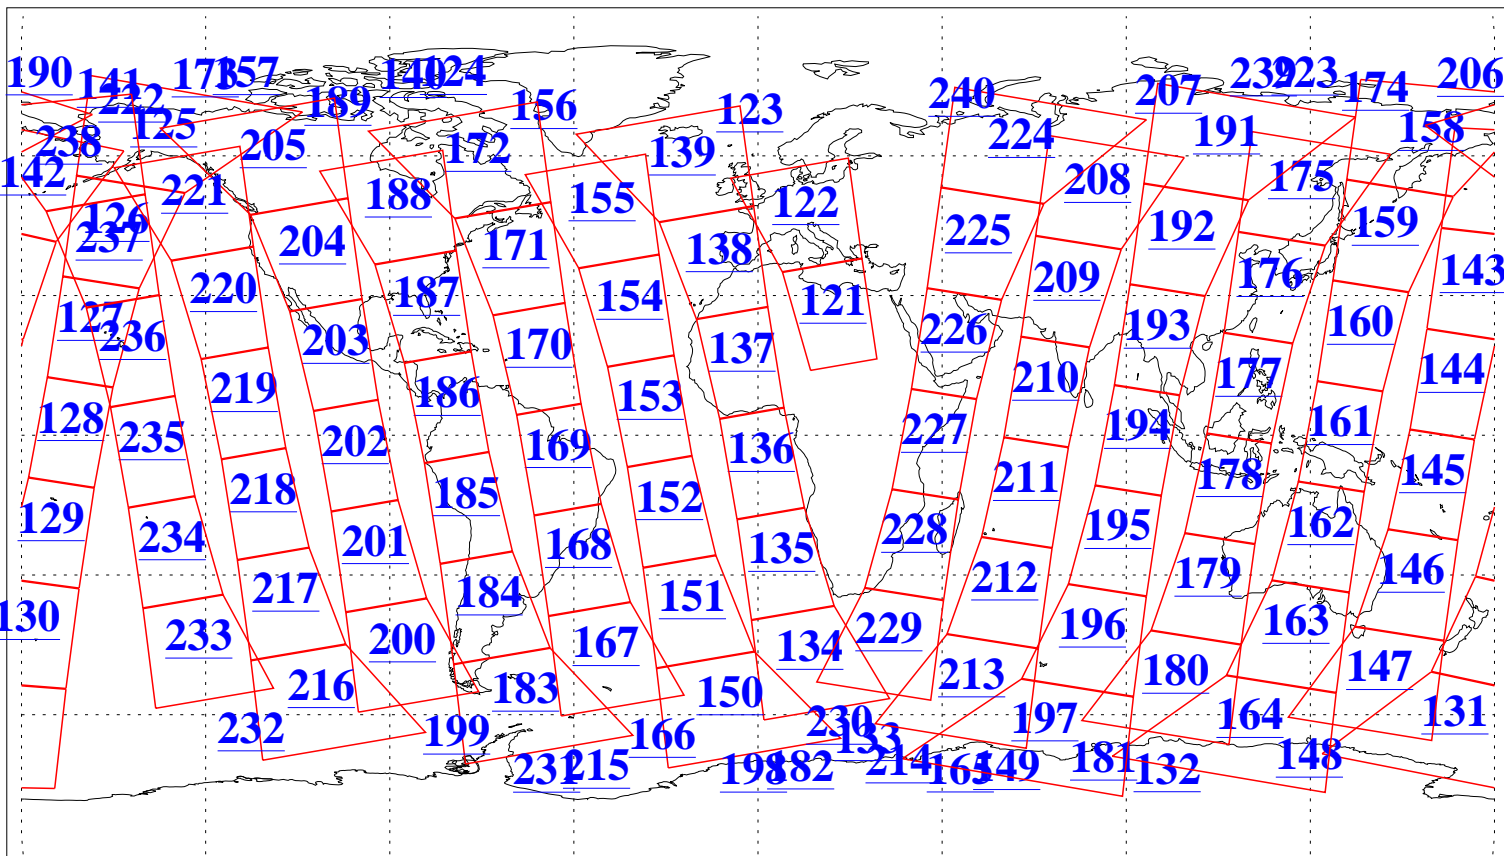

L1B Availability
AMSU Granules: 240
HSB Granules: 0
AIRS Granules: 240

2 Nov 2009
DoY 306
Aqua Day 2739
Granules: 1 to 120

Granules: 121 to 240

Legend: AMSU Available, HSB Available, AIRS Available

L1B Availability
AMSU Granules: 240
HSB Granules: 0
AIRS Granules: 240

2 Nov 2009
DoY 306
Aqua Day 2739

Ascending Granules

Descending Granules

Legend: AMSU Available, HSB Available, AIRS Available

L1B Availability
AMSU Granules: 240
HSB Granules: 0
AIRS Granules: 240

2 Nov 2009
DoY 306
Aqua Day 2739

Northern Hemisphere Granules

Southern Hemisphere Granules

Legend: AMSU Available, HSB Available, AIRS Available