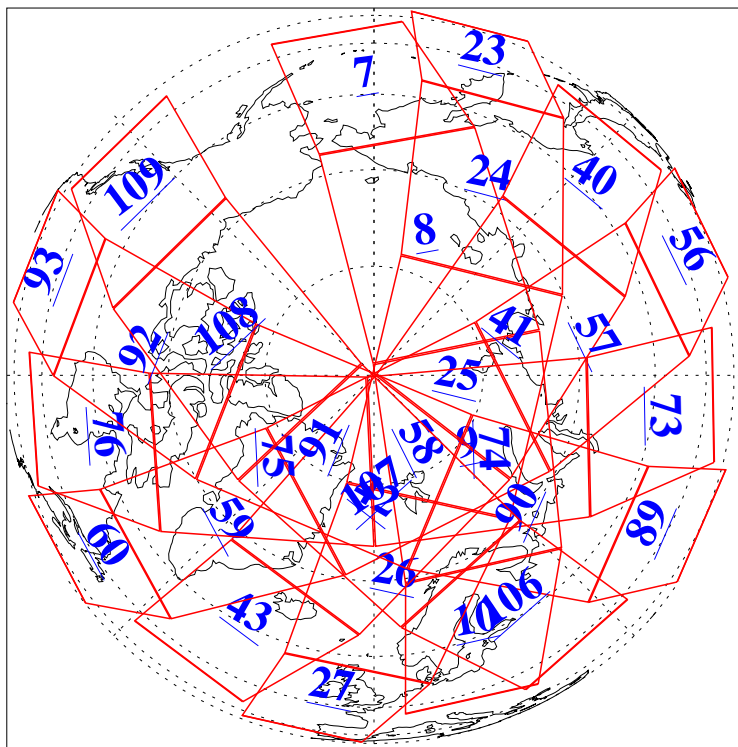

L1B Availability
AMSU Granules: 240
HSB Granules: 0
AIRS Granules: 240

2 Nov 2009
DoY 306
Aqua Day 2739
Granules: 1 to 120

Granules: 121 to 240

Legend: AMSU Available, HSB Available, AIRS Available

L1B Availability
AMSU Granules: 240
HSB Granules: 0
AIRS Granules: 240

2 Nov 2009
DoY 306
Aqua Day 2739

Ascending Granules

Descending Granules

Legend: AMSU Available, HSB Available, AIRS Available

L1B Availability
AMSU Granules: 240
HSB Granules: 0
AIRS Granules: 240

2 Nov 2009
DoY 306
Aqua Day 2739

Northern Hemisphere Granules

Southern Hemisphere Granules

Legend: AMSU Available, HSB Available, AIRS Available