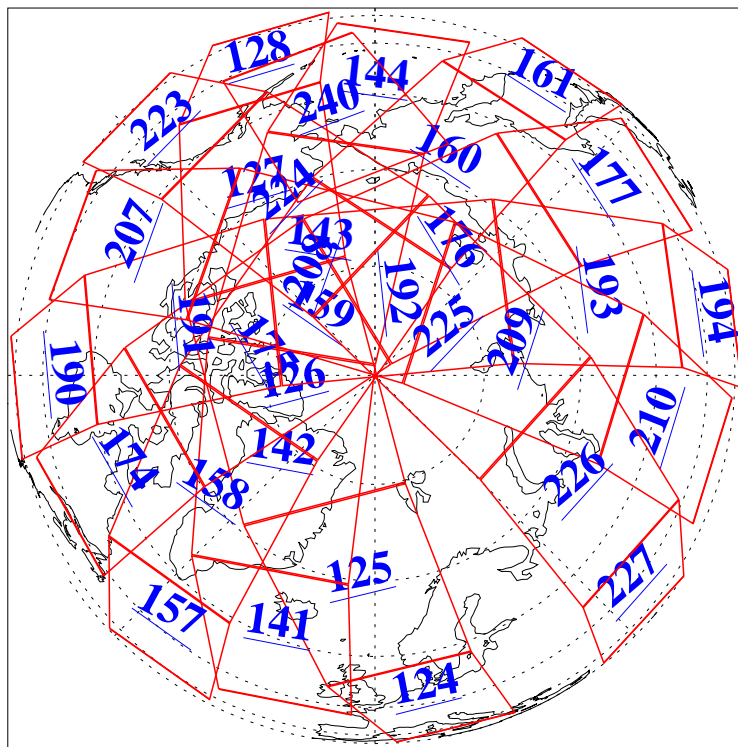

L1B Availability  
AMSU Granules: 240  
HSB Granules: 0  
AIRS Granules: 240

31 Oct 2009  
DoY 304  
Aqua Day 2737  
Granules: 1 to 120

Granules: 121 to 240

Legend: AMSU Available, HSB Available, AIRS Available

L1B Availability  
AMSU Granules: 240  
HSB Granules: 0  
AIRS Granules: 240

31 Oct 2009  
DoY 304  
Aqua Day 2737  
Ascending Granules

Descending Granules

Legend: AMSU Available, HSB Available, AIRS Available

### Northern Hemisphere Granules