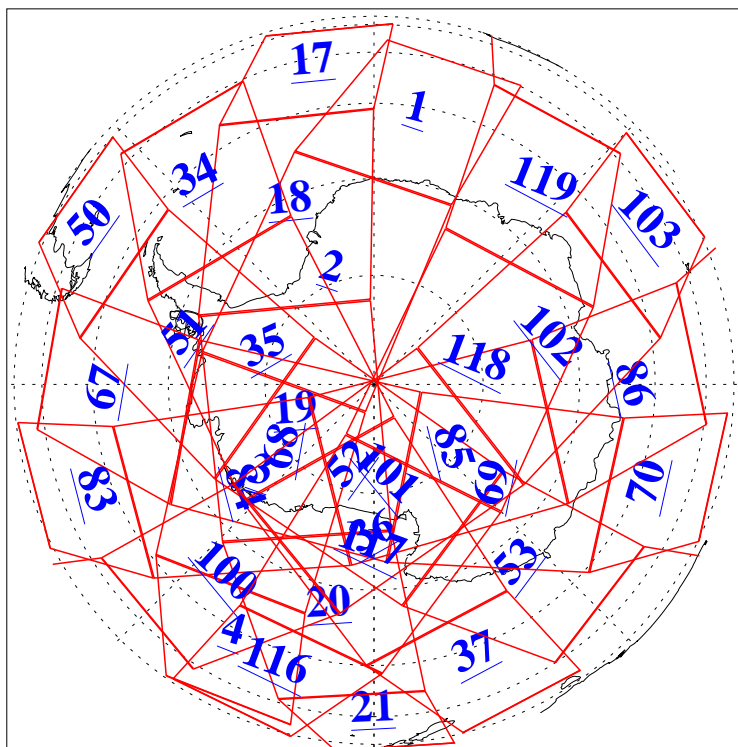

Legend: AMSU Available, HSB Available, AIRS Available