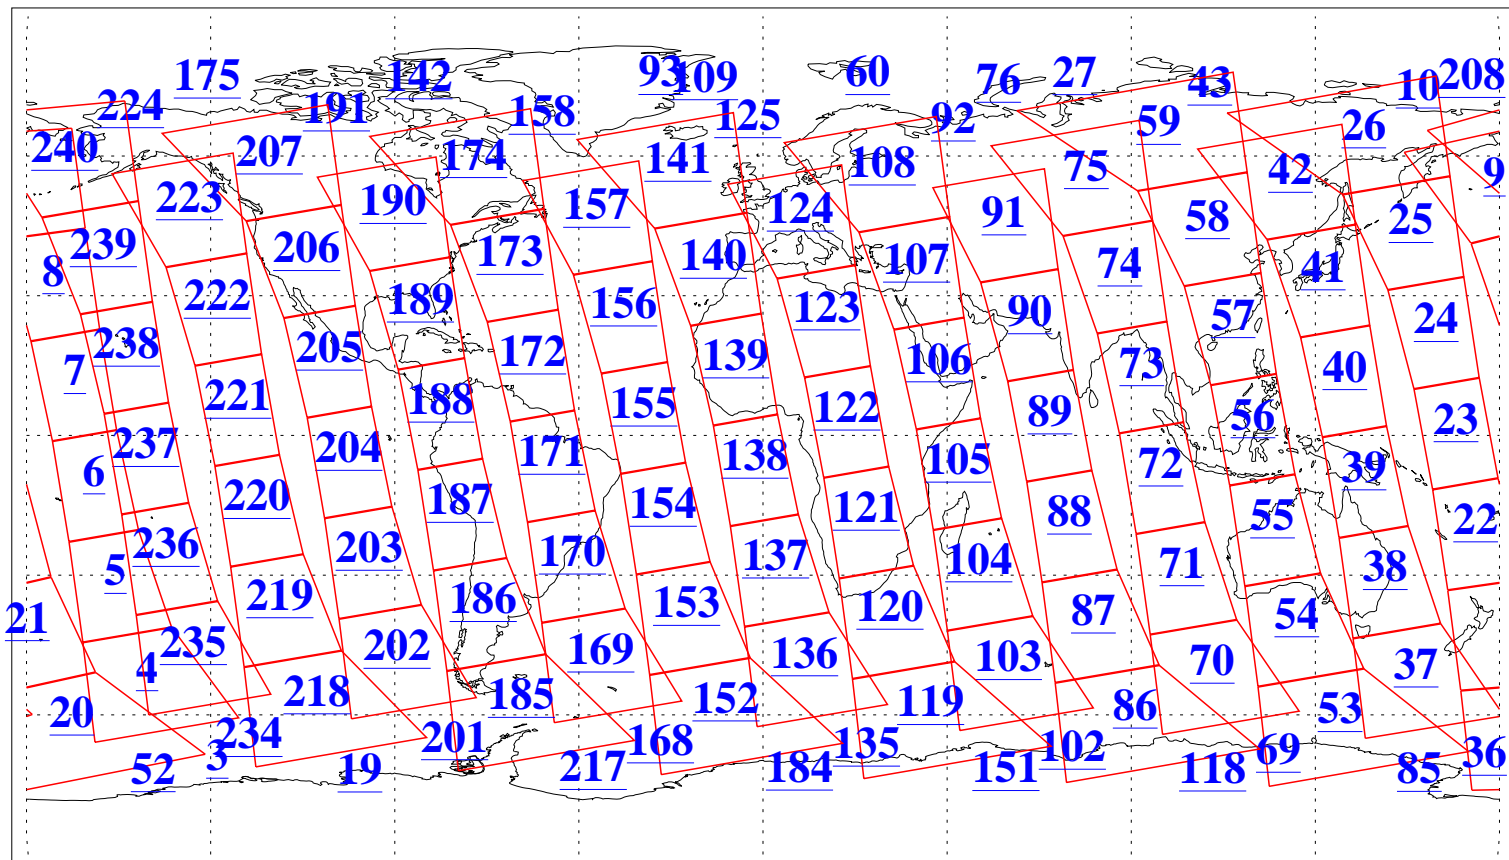

L1B Availability  
AMSU Granules: 240  
HSB Granules: 0  
AIRS Granules: 240

31 Oct 2009  
DoY 304  
Aqua Day 2737  
Granules: 1 to 120

Granules: 121 to 240

Legend: AMSU Available, HSB Available, AIRS Available

L1B Availability  
AMSU Granules: 240  
HSB Granules: 0  
AIRS Granules: 240

31 Oct 2009  
DoY 304  
Aqua Day 2737  
Ascending Granules

Descending Granules

Legend: AMSU Available, HSB Available, AIRS Available