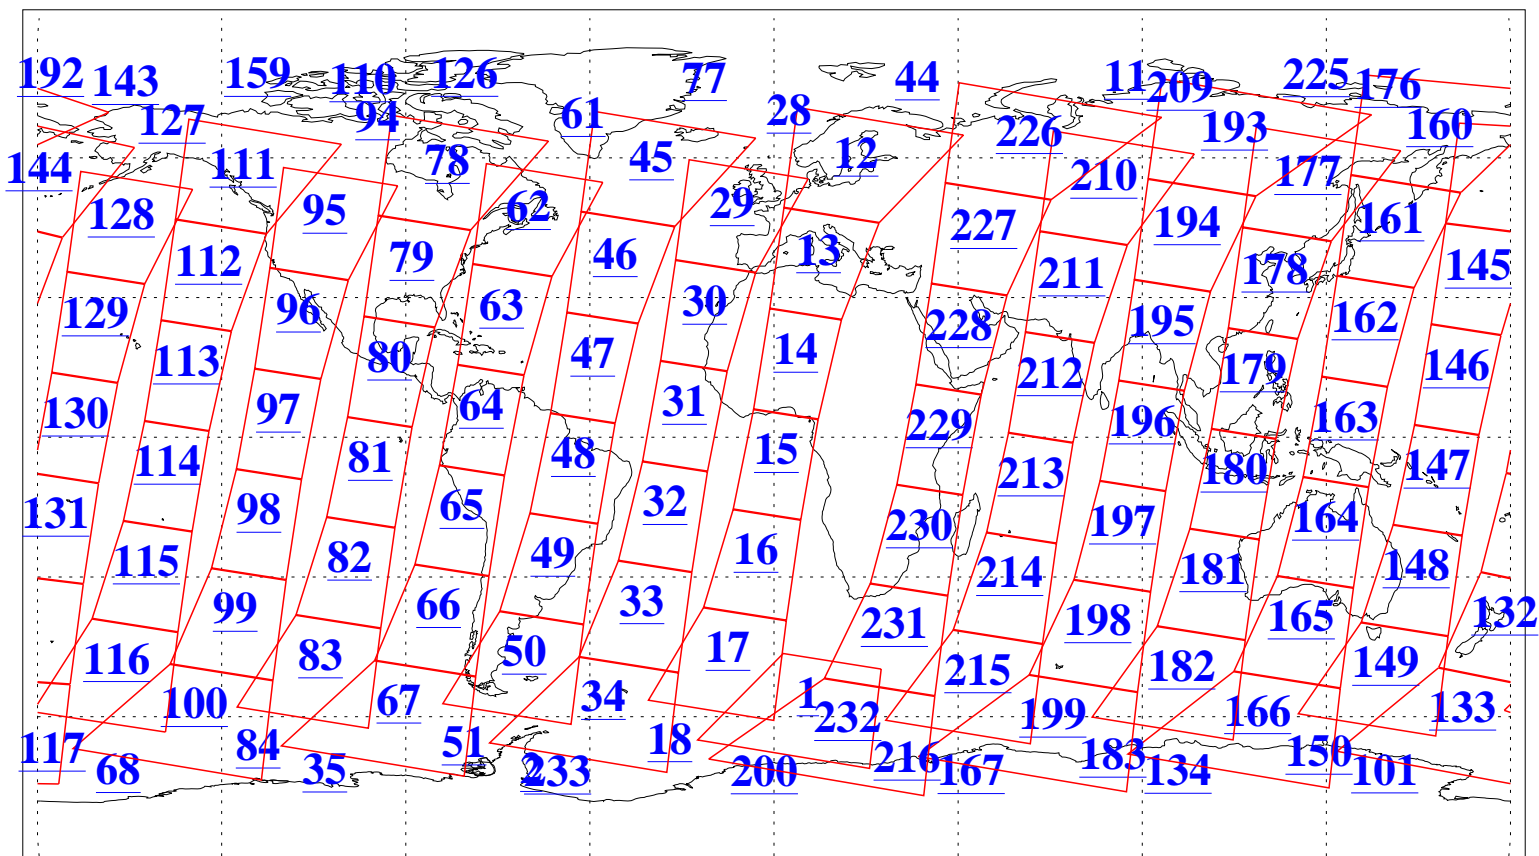

L1B Availability  
AMSU Granules: 240  
HSB Granules: 0  
AIRS Granules: 240

31 Oct 2009  
DoY 304  
Aqua Day 2737  
Granules: 1 to 120

Granules: 121 to 240

Legend: AMSU Available, HSB Available, AIRS Available

L1B Availability  
AMSU Granules: 240  
HSB Granules: 0  
AIRS Granules: 240

31 Oct 2009  
DoY 304  
Aqua Day 2737  
Ascending Granules

Descending Granules

Legend: AMSU Available, HSB Available, AIRS Available