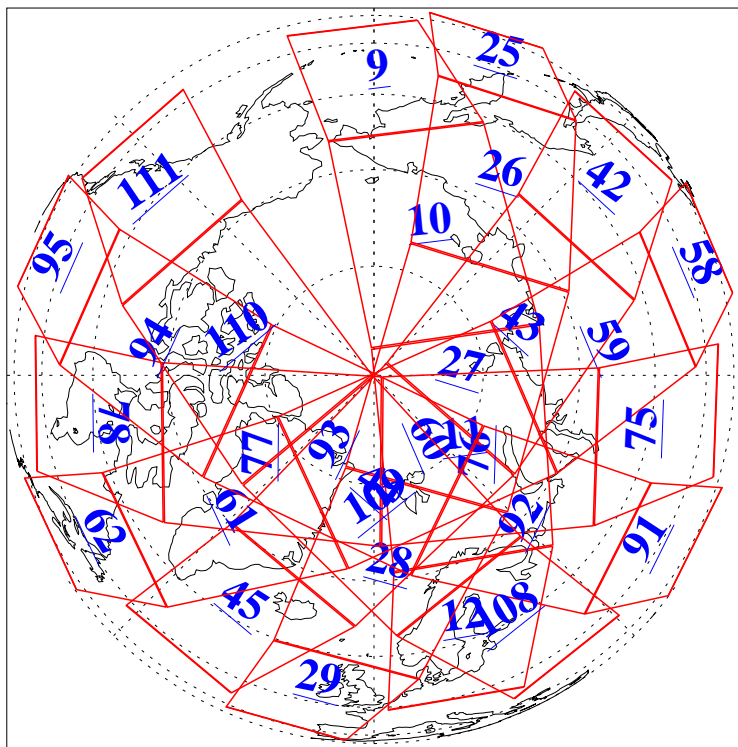

L1B Availability  
AMSU Granules: 240  
HSB Granules: 0  
AIRS Granules: 240

31 Oct 2009  
DoY 304  
Aqua Day 2737  
Granules: 1 to 120

Granules: 121 to 240

Legend: AMSU Available, HSB Available, AIRS Available

L1B Availability  
AMSU Granules: 240  
HSB Granules: 0  
AIRS Granules: 240

31 Oct 2009  
DoY 304  
Aqua Day 2737  
Ascending Granules

Descending Granules

Legend: AMSU Available, HSB Available, AIRS Available

### Northern Hemisphere Granules