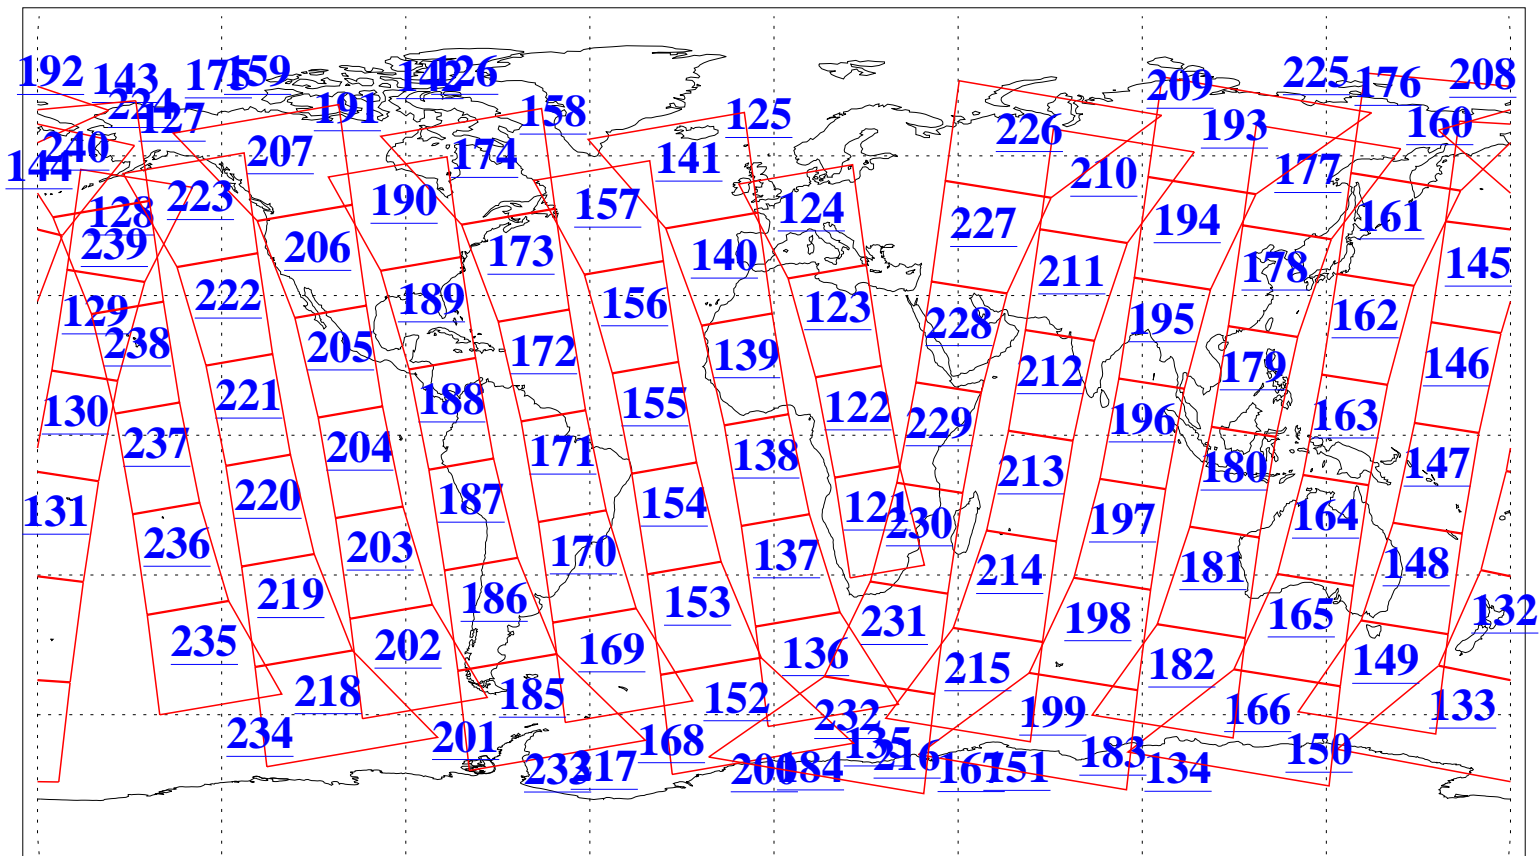

L1B Availability  
AMSU Granules: 240  
HSB Granules: 0  
AIRS Granules: 240

31 Oct 2009  
DoY 304  
Aqua Day 2737  
Granules: 1 to 120

Granules: 121 to 240

Legend: AMSU Available, HSB Available, AIRS Available

L1B Availability  
AMSU Granules: 240  
HSB Granules: 0  
AIRS Granules: 240

31 Oct 2009  
DoY 304  
Aqua Day 2737  
Ascending Granules

Descending Granules

Legend: AMSU Available, HSB Available, AIRS Available