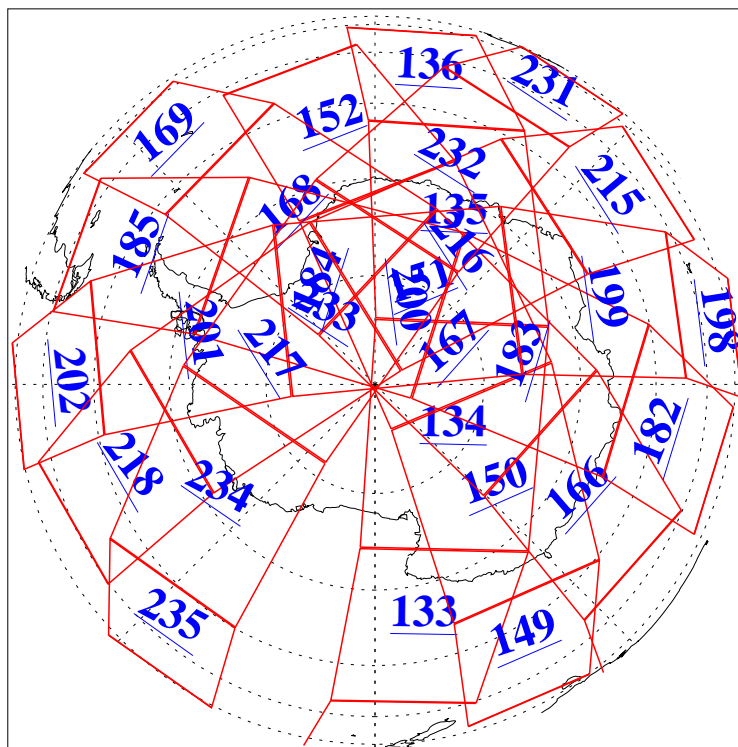

Legend: AMSU Available, HSB Available, AIRS Available