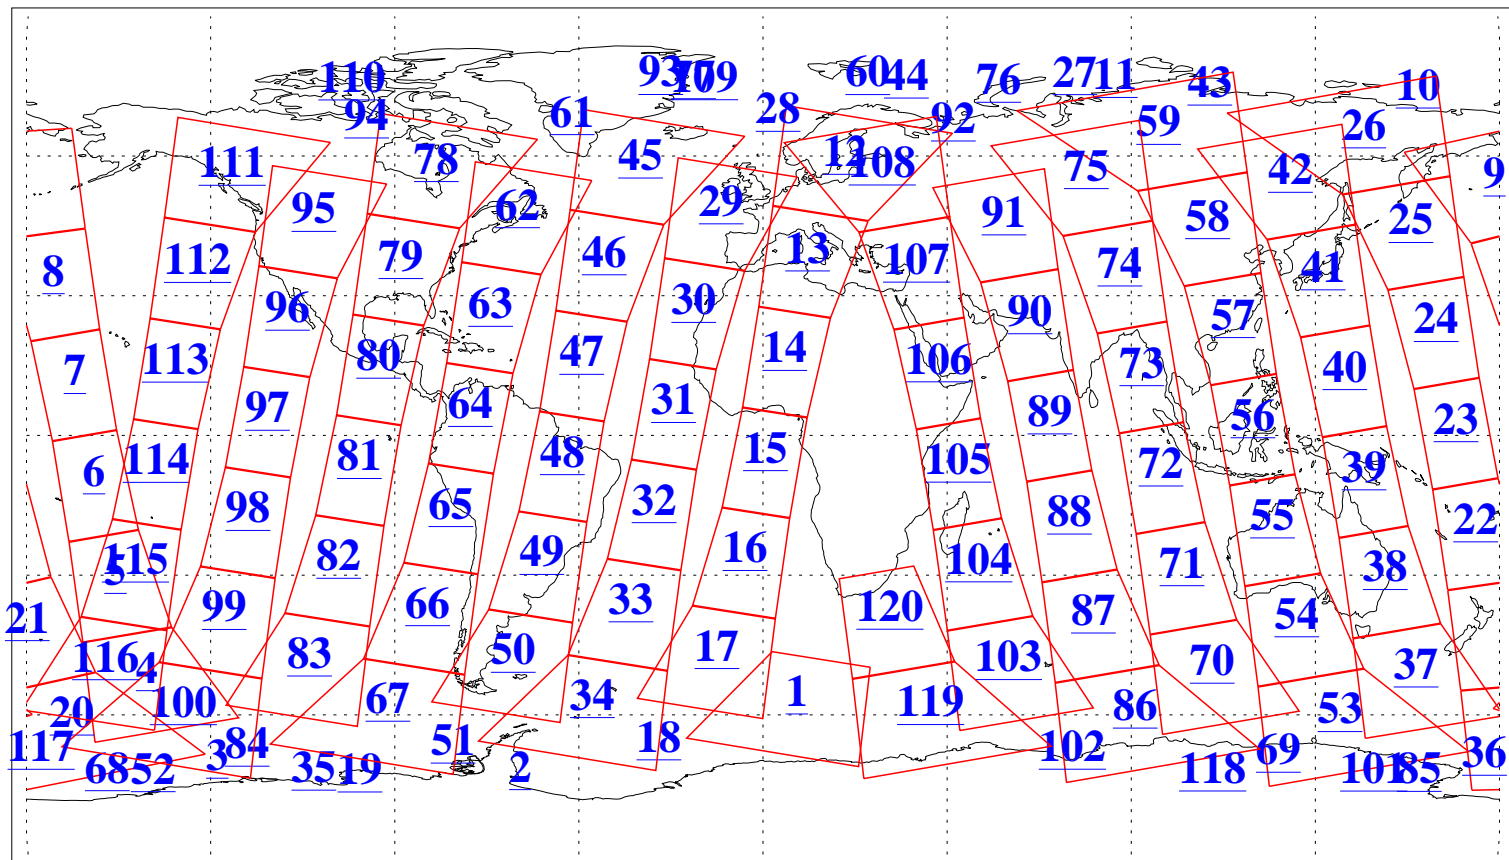

L1B Availability  
AMSU Granules: 240  
HSB Granules: 0  
AIRS Granules: 240

31 Oct 2009  
DoY 304  
Aqua Day 2737  
Granules: 1 to 120

Granules: 121 to 240

Legend: AMSU Available, HSB Available, AIRS Available

L1B Availability  
AMSU Granules: 240  
HSB Granules: 0  
AIRS Granules: 240

31 Oct 2009  
DoY 304  
Aqua Day 2737  
Ascending Granules

Descending Granules

Legend: AMSU Available, HSB Available, AIRS Available