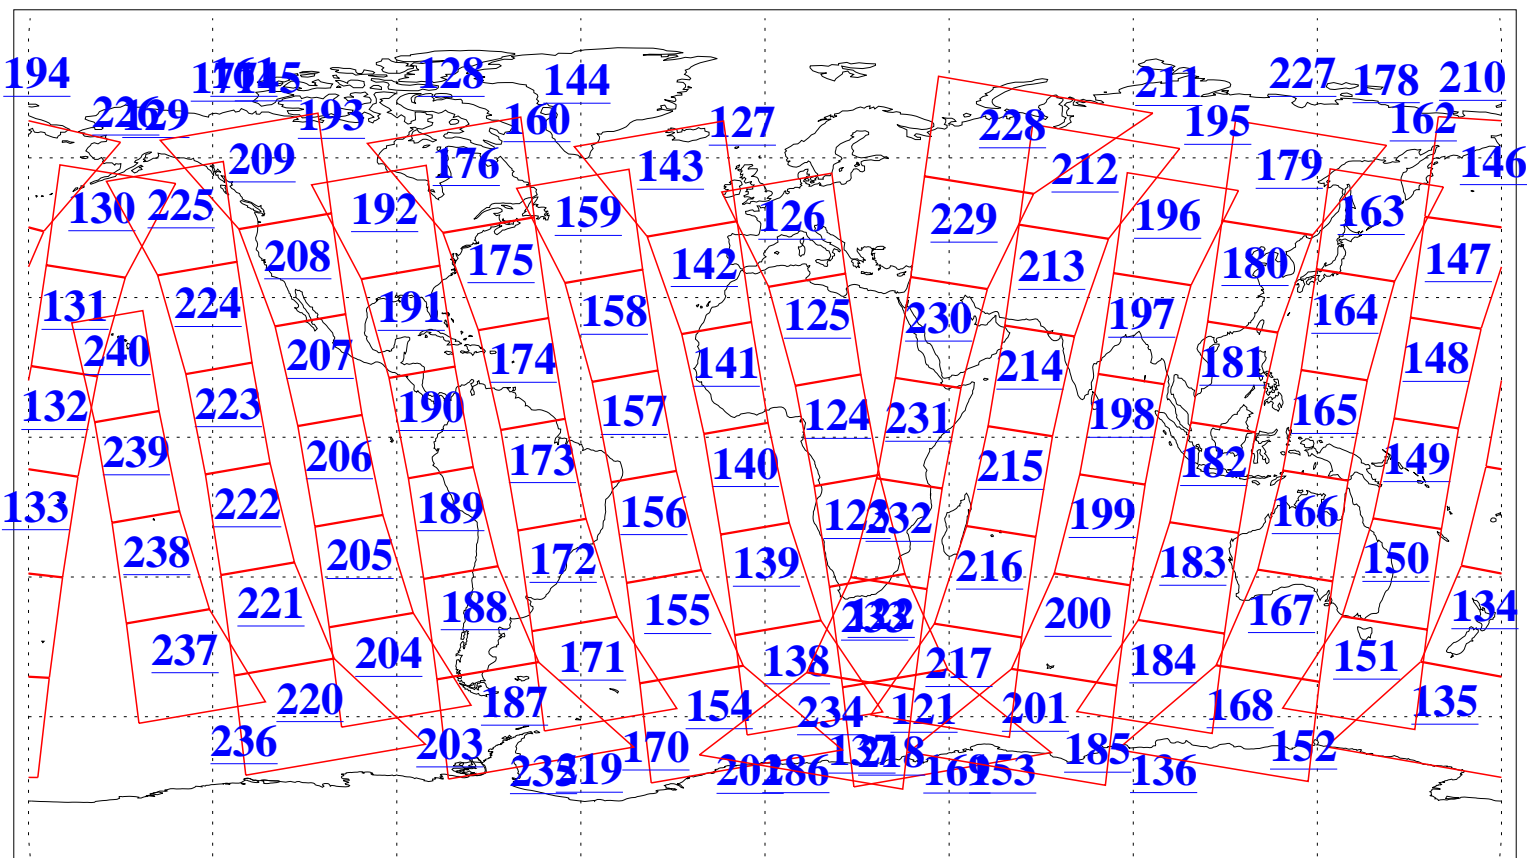

L1B Availability  
AMSU Granules: 240  
HSB Granules: 0  
AIRS Granules: 237

29 Oct 2009  
DoY 302  
Aqua Day 2735  
Granules: 1 to 120

Granules: 121 to 240

Legend: AMSU Available, HSB Available, AIRS Available

L1B Availability  
AMSU Granules: 240  
HSB Granules: 0  
AIRS Granules: 237

29 Oct 2009  
DoY 302  
Aqua Day 2735  
Ascending Granules

Descending Granules

Legend: AMSU Available, HSB Available, AIRS Available