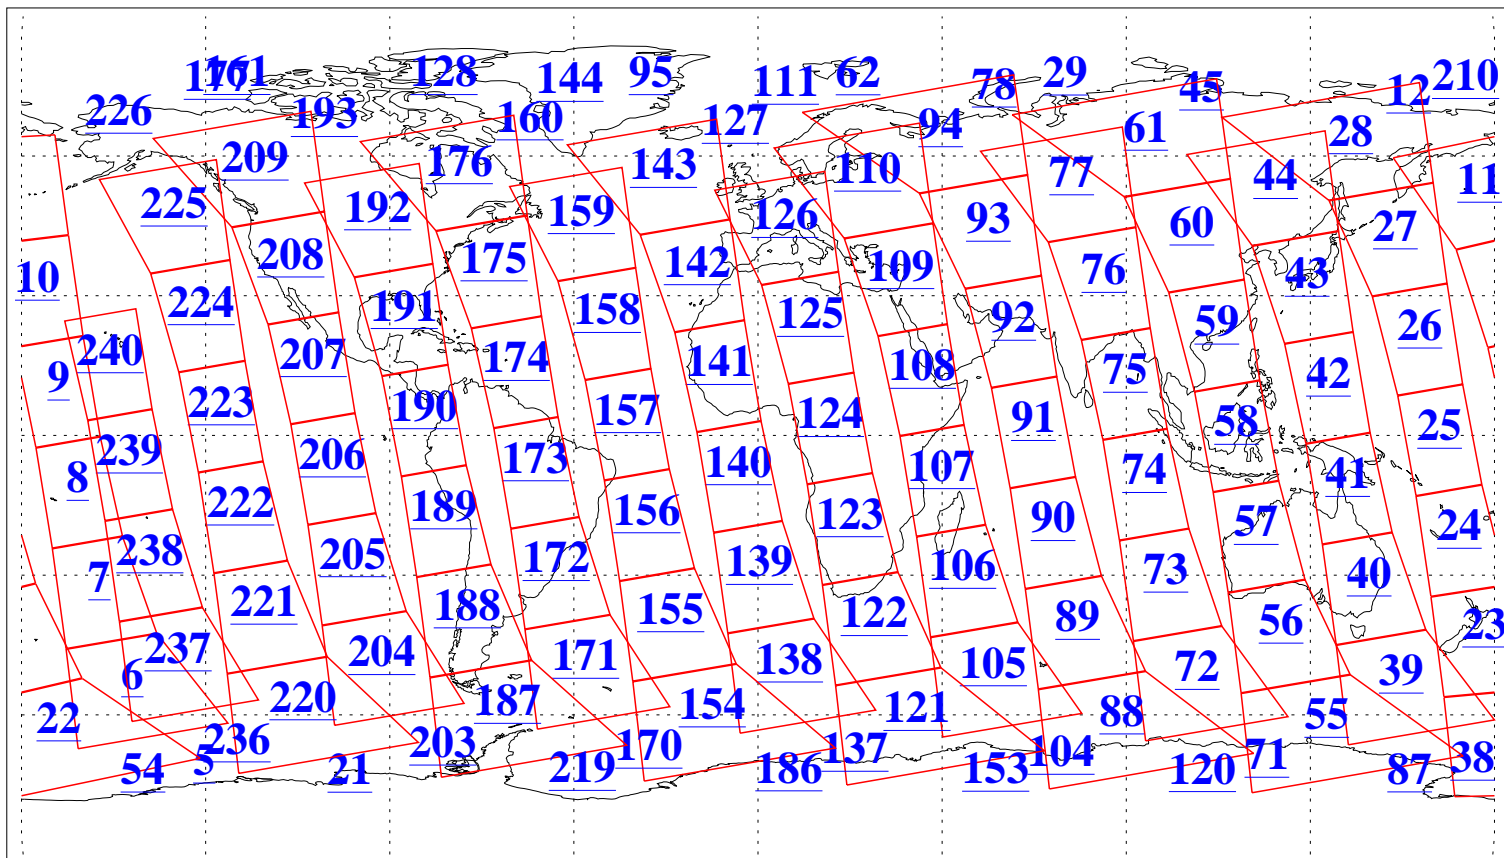

L1B Availability  
AMSU Granules: 240  
HSB Granules: 0  
AIRS Granules: 237

29 Oct 2009  
DoY 302  
Aqua Day 2735  
Granules: 1 to 120

Granules: 121 to 240

Legend: AMSU Available, HSB Available, AIRS Available

L1B Availability  
AMSU Granules: 240  
HSB Granules: 0  
AIRS Granules: 237

29 Oct 2009  
DoY 302  
Aqua Day 2735  
Ascending Granules

Descending Granules

Legend: AMSU Available, HSB Available, AIRS Available