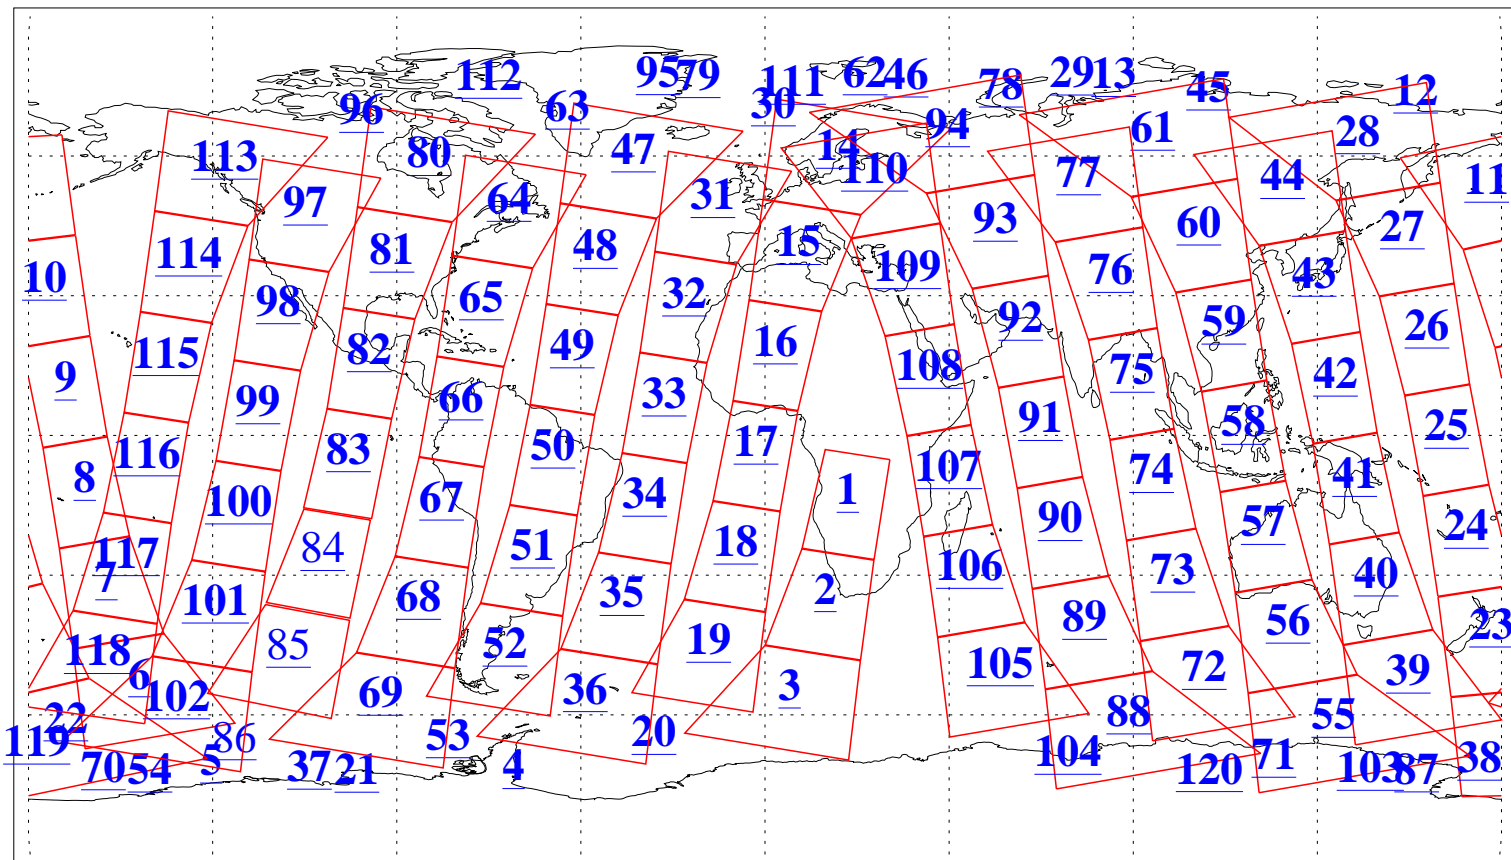

L1B Availability  
AMSU Granules: 240  
HSB Granules: 0  
AIRS Granules: 237

29 Oct 2009  
DoY 302  
Aqua Day 2735  
Granules: 1 to 120

Granules: 121 to 240

Legend: AMSU Available, HSB Available, AIRS Available

L1B Availability  
AMSU Granules: 240  
HSB Granules: 0  
AIRS Granules: 237

29 Oct 2009  
DoY 302  
Aqua Day 2735  
Ascending Granules

Descending Granules

Legend: AMSU Available, HSB Available, AIRS Available