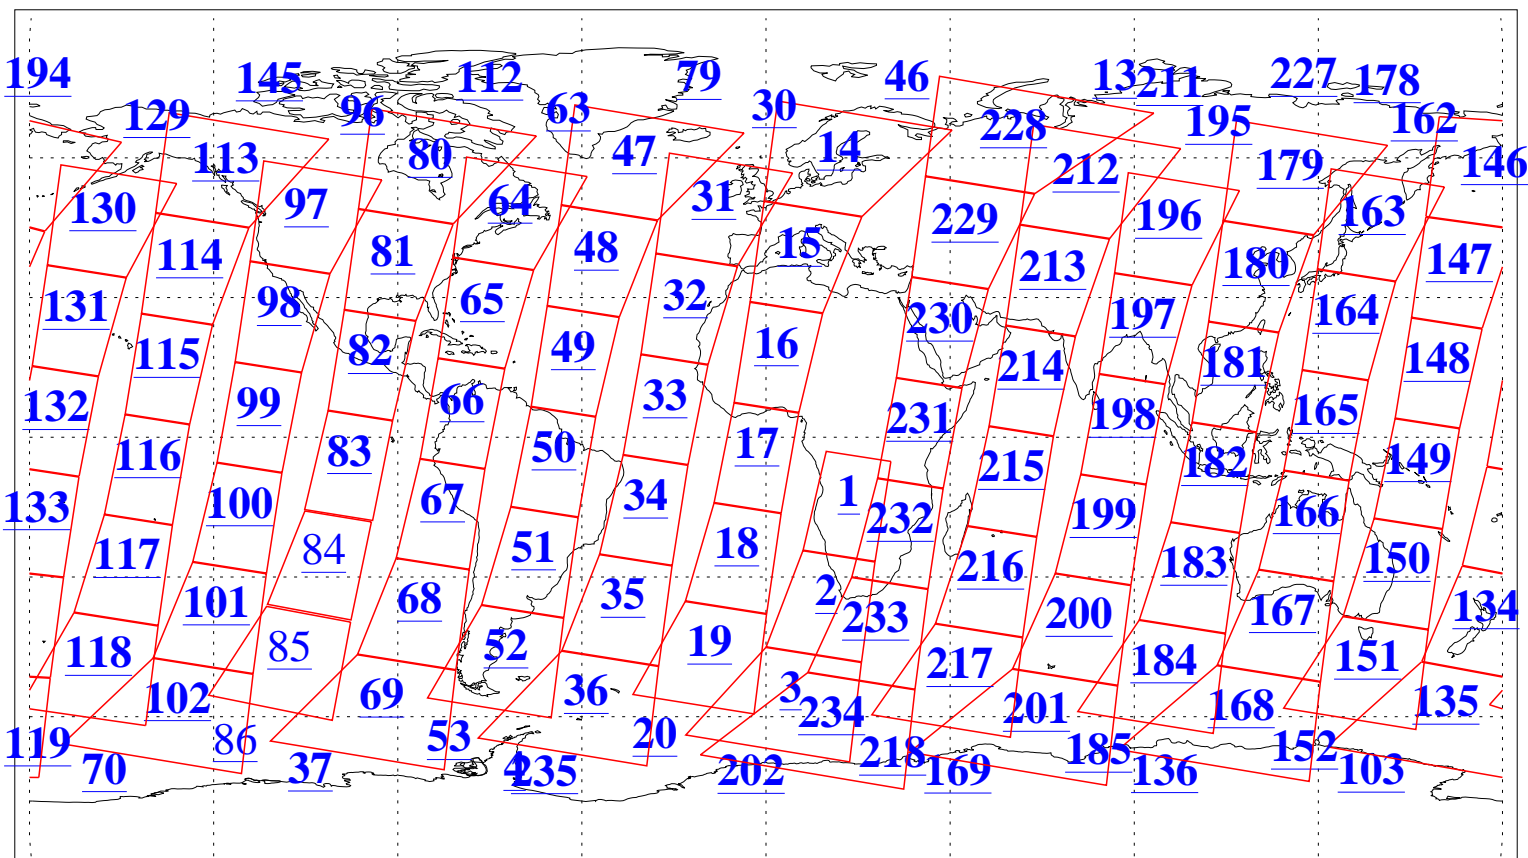

L1B Availability  
AMSU Granules: 240  
HSB Granules: 0  
AIRS Granules: 237

29 Oct 2009  
DoY 302  
Aqua Day 2735  
Granules: 1 to 120

Granules: 121 to 240

Legend: AMSU Available, HSB Available, AIRS Available

L1B Availability  
AMSU Granules: 240  
HSB Granules: 0  
AIRS Granules: 237

29 Oct 2009  
DoY 302  
Aqua Day 2735  
Ascending Granules

Descending Granules

Legend: AMSU Available, HSB Available, AIRS Available