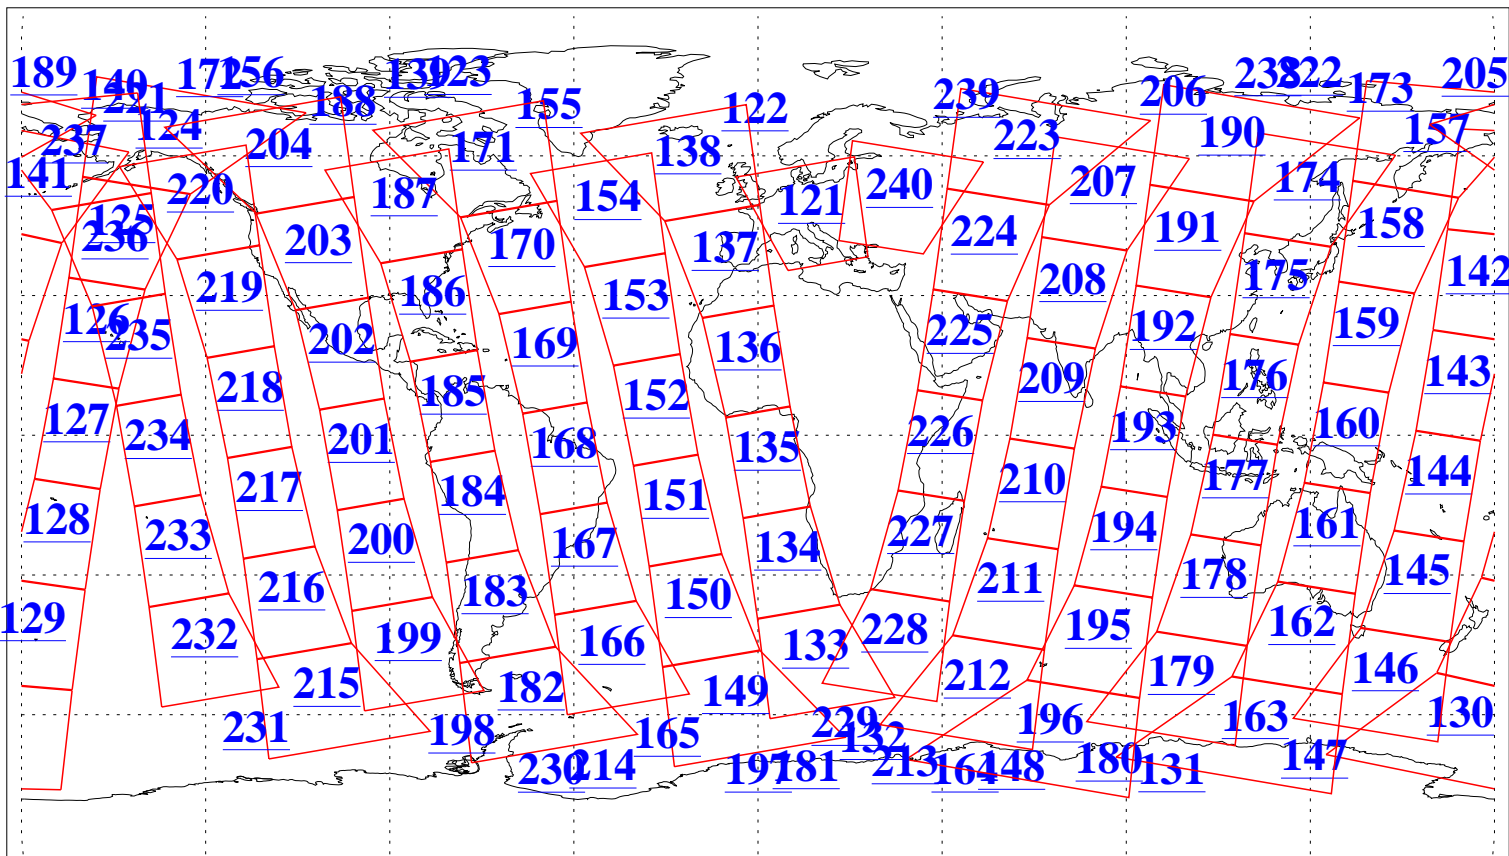

L1B Availability
AMSU Granules: 240
HSB Granules: 0
AIRS Granules: 240

26 Oct 2009
DoY 299
Aqua Day 2732
Granules: 1 to 120

Granules: 121 to 240

Legend: AMSU Available, HSB Available, AIRS Available

L1B Availability
AMSU Granules: 240
HSB Granules: 0
AIRS Granules: 240

26 Oct 2009
DoY 299
Aqua Day 2732

Ascending Granules

Descending Granules

Legend: AMSU Available, HSB Available, AIRS Available

L1B Availability
 AMSU Granules: 240
 HSB Granules: 0
 AIRS Granules: 240

26 Oct 2009
 DoY 299
 Aqua Day 2732

Northern Hemisphere Granules

Southern Hemisphere Granules

Legend: AMSU Available, HSB Available, AIRS Available