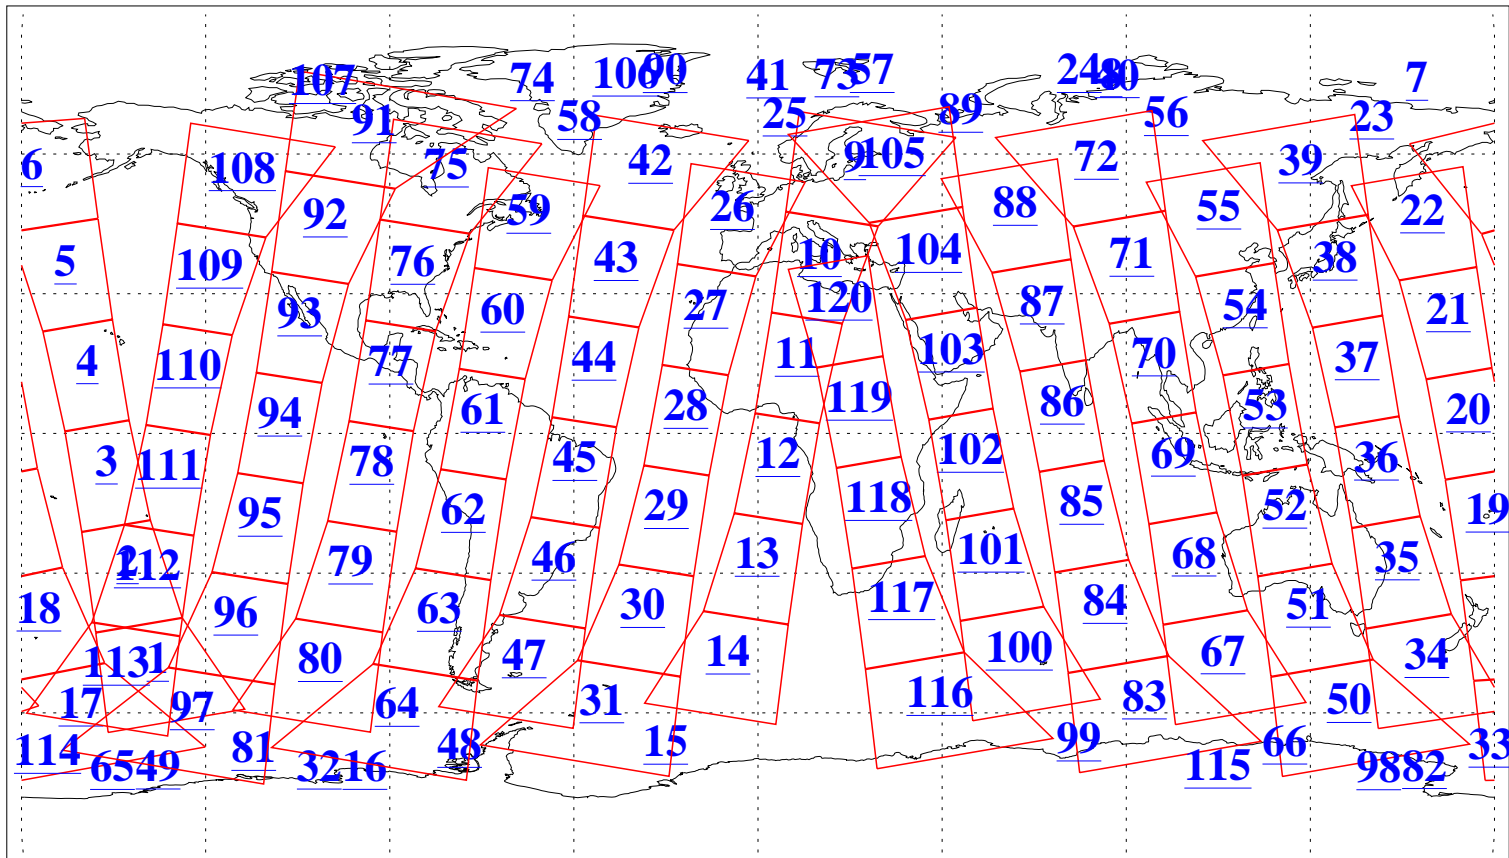

L1B Availability
AMSU Granules: 240
HSB Granules: 0
AIRS Granules: 240

26 Oct 2009
DoY 299
Aqua Day 2732
Granules: 1 to 120

Granules: 121 to 240

Legend: AMSU Available, HSB Available, AIRS Available

L1B Availability
AMSU Granules: 240
HSB Granules: 0
AIRS Granules: 240

26 Oct 2009
DoY 299
Aqua Day 2732

Ascending Granules

Descending Granules

Legend: AMSU Available, HSB Available, AIRS Available

L1B Availability
 AMSU Granules: 240
 HSB Granules: 0
 AIRS Granules: 240

26 Oct 2009
 DoY 299
 Aqua Day 2732

Northern Hemisphere Granules

Southern Hemisphere Granules

Legend: AMSU Available, HSB Available, AIRS Available