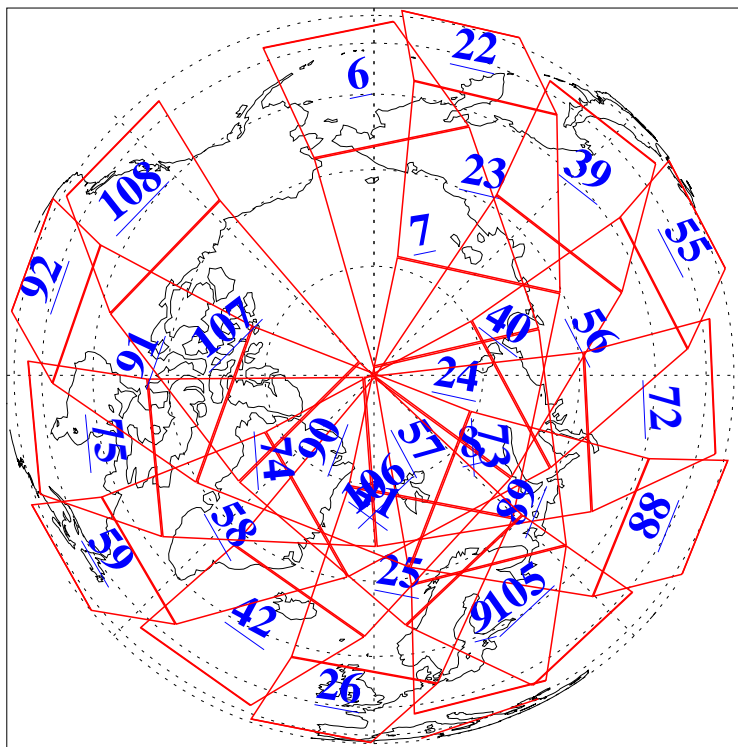

L1B Availability
AMSU Granules: 240
HSB Granules: 0
AIRS Granules: 240

26 Oct 2009
DoY 299
Aqua Day 2732
Granules: 1 to 120

Granules: 121 to 240

Legend: AMSU Available, HSB Available, AIRS Available

L1B Availability
AMSU Granules: 240
HSB Granules: 0
AIRS Granules: 240

26 Oct 2009
DoY 299
Aqua Day 2732

Ascending Granules

Descending Granules

Legend: AMSU Available, HSB Available, AIRS Available

L1B Availability
 AMSU Granules: 240
 HSB Granules: 0
 AIRS Granules: 240

26 Oct 2009
 DoY 299
 Aqua Day 2732

Northern Hemisphere Granules

Southern Hemisphere Granules

Legend: AMSU Available, HSB Available, AIRS Available