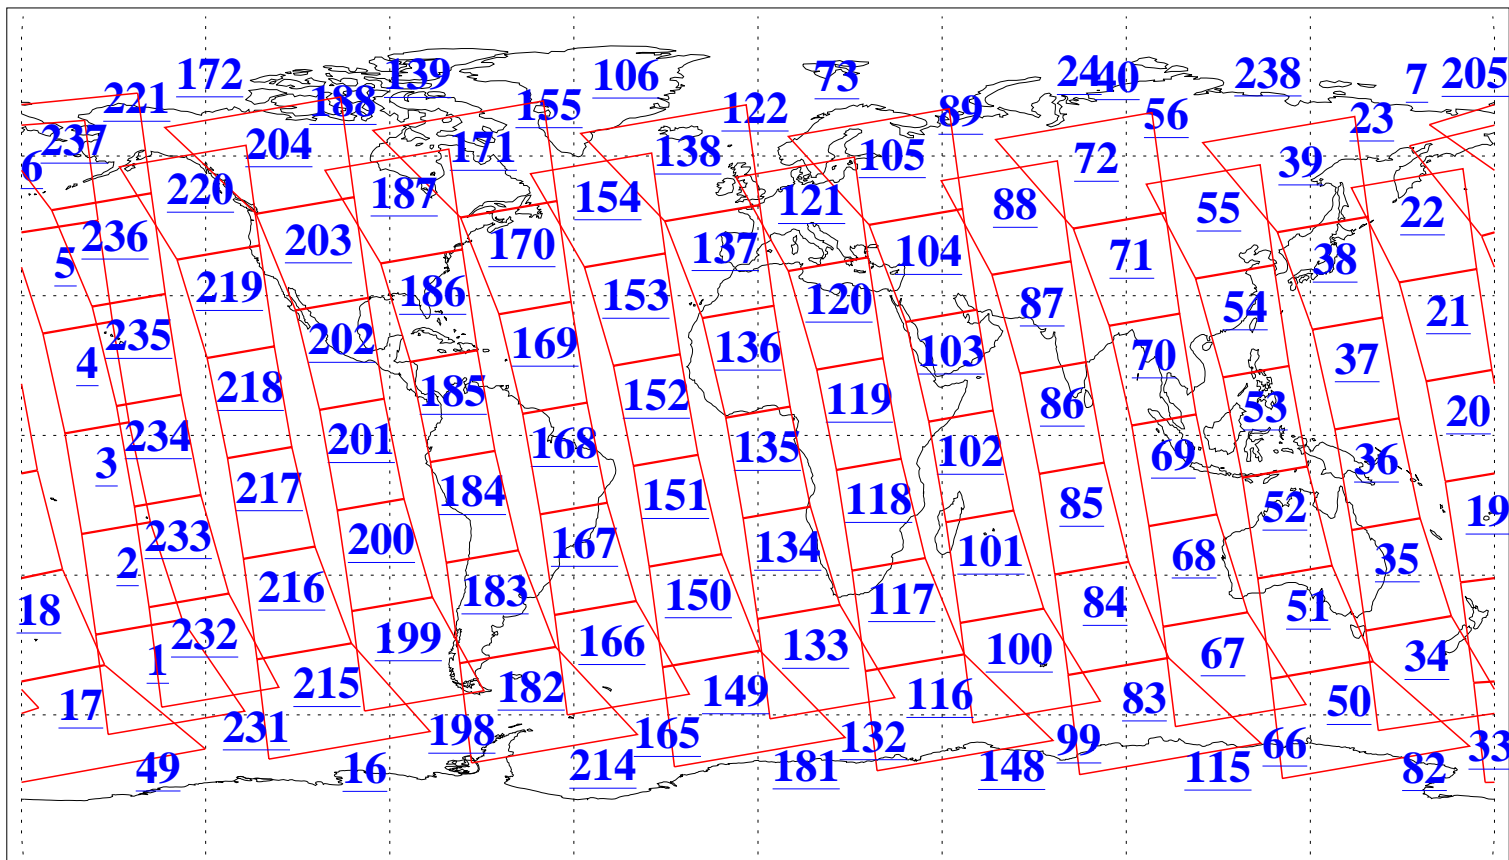

L1B Availability
AMSU Granules: 240
HSB Granules: 0
AIRS Granules: 240

26 Oct 2009
DoY 299
Aqua Day 2732
Granules: 1 to 120

Granules: 121 to 240

Legend: AMSU Available, HSB Available, AIRS Available

L1B Availability
AMSU Granules: 240
HSB Granules: 0
AIRS Granules: 240

26 Oct 2009
DoY 299
Aqua Day 2732

Ascending Granules

Descending Granules

Legend: AMSU Available, HSB Available, AIRS Available

L1B Availability
 AMSU Granules: 240
 HSB Granules: 0
 AIRS Granules: 240

26 Oct 2009
 DoY 299
 Aqua Day 2732

Northern Hemisphere Granules

Southern Hemisphere Granules

Legend: AMSU Available, HSB Available, AIRS Available