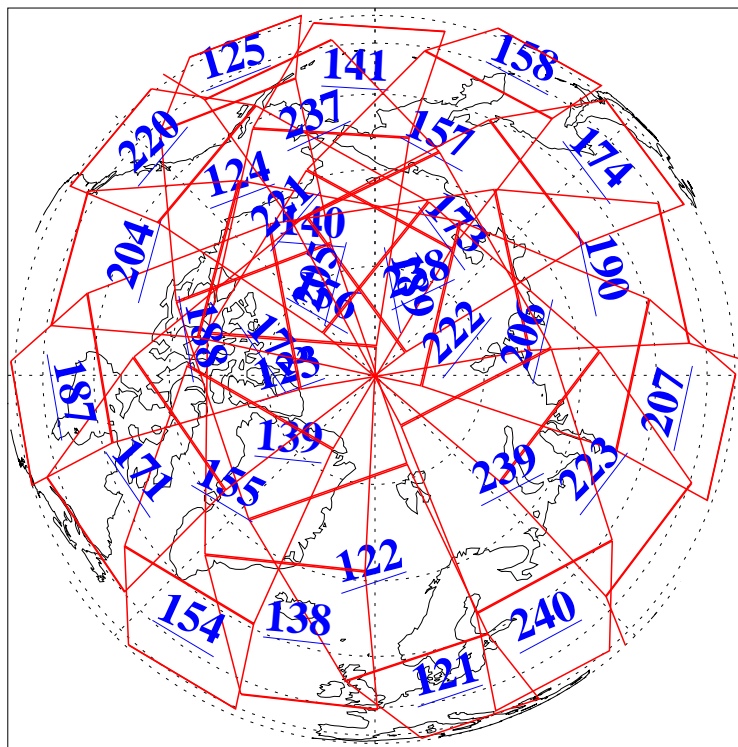

L1B Availability
AMSU Granules: 240
HSB Granules: 0
AIRS Granules: 240

26 Oct 2009
DoY 299
Aqua Day 2732
Granules: 1 to 120

Granules: 121 to 240

Legend: AMSU Available, HSB Available, AIRS Available

L1B Availability
AMSU Granules: 240
HSB Granules: 0
AIRS Granules: 240

26 Oct 2009
DoY 299
Aqua Day 2732

Ascending Granules

Descending Granules

Legend: AMSU Available, HSB Available, AIRS Available

L1B Availability
 AMSU Granules: 240
 HSB Granules: 0
 AIRS Granules: 240

26 Oct 2009
 DoY 299
 Aqua Day 2732

Northern Hemisphere Granules

Southern Hemisphere Granules

Legend: AMSU Available, HSB Available, AIRS Available