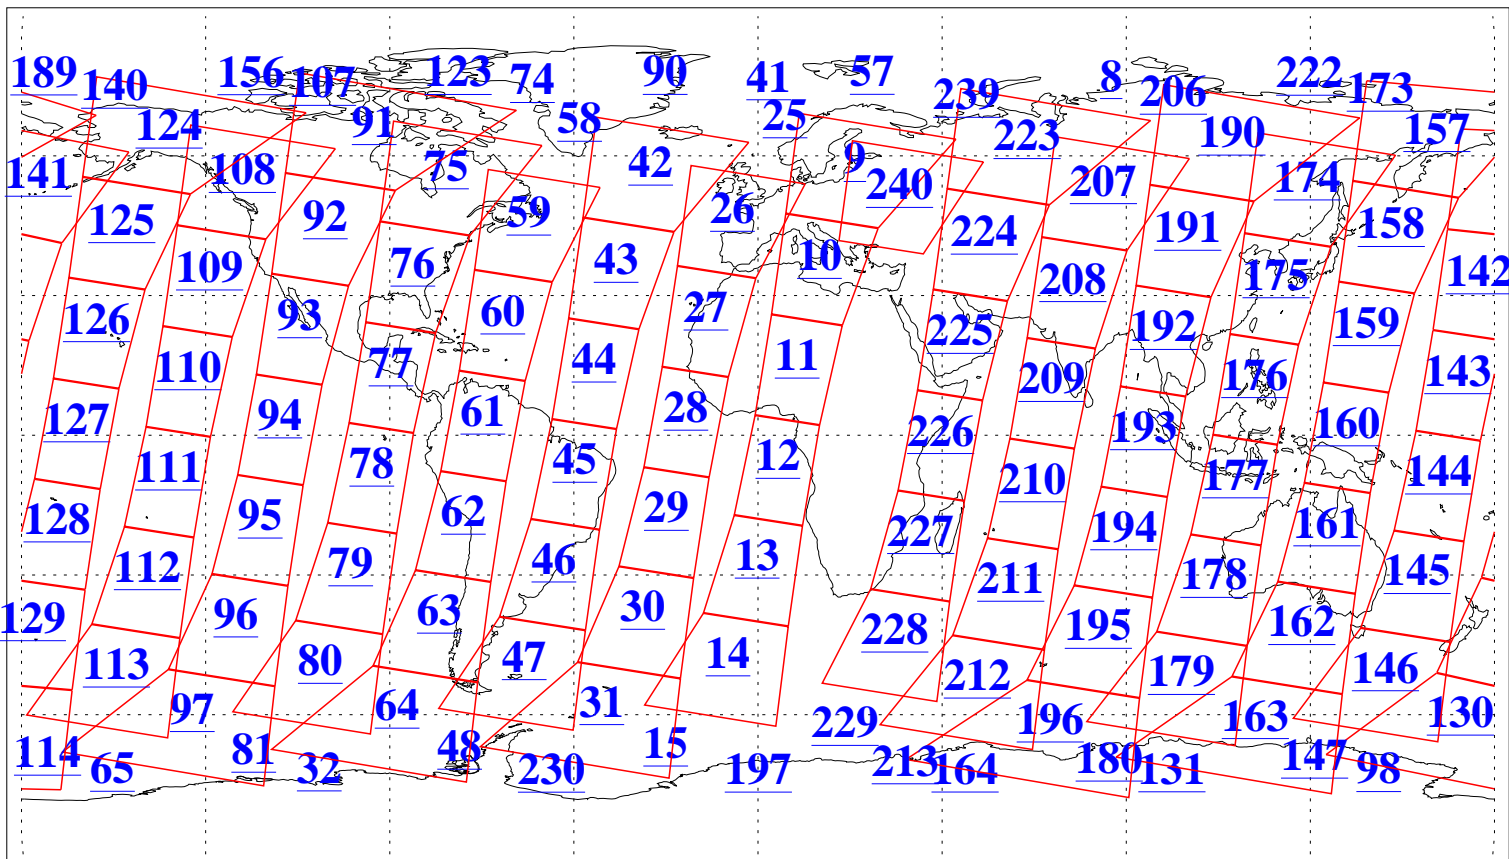

L1B Availability
AMSU Granules: 240
HSB Granules: 0
AIRS Granules: 240

26 Oct 2009
DoY 299
Aqua Day 2732
Granules: 1 to 120

Granules: 121 to 240

Legend: AMSU Available, HSB Available, AIRS Available

L1B Availability
AMSU Granules: 240
HSB Granules: 0
AIRS Granules: 240

26 Oct 2009
DoY 299
Aqua Day 2732

Ascending Granules

Descending Granules

Legend: AMSU Available, HSB Available, AIRS Available

L1B Availability
 AMSU Granules: 240
 HSB Granules: 0
 AIRS Granules: 240

26 Oct 2009
 DoY 299
 Aqua Day 2732

Northern Hemisphere Granules

Southern Hemisphere Granules

Legend: AMSU Available, HSB Available, AIRS Available