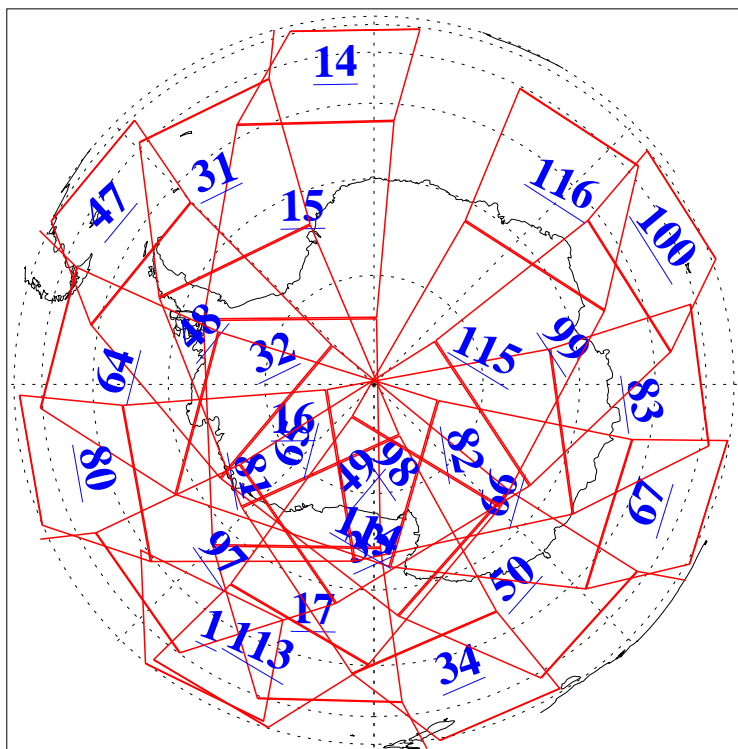

L1B Availability
AMSU Granules: 240
HSB Granules: 0
AIRS Granules: 240

26 Oct 2009
DoY 299
Aqua Day 2732
Granules: 1 to 120

Granules: 121 to 240

Legend: AMSU Available, HSB Available, AIRS Available

L1B Availability
AMSU Granules: 240
HSB Granules: 0
AIRS Granules: 240

26 Oct 2009
DoY 299
Aqua Day 2732

Ascending Granules

Descending Granules

Legend: AMSU Available, HSB Available, AIRS Available

L1B Availability
 AMSU Granules: 240
 HSB Granules: 0
 AIRS Granules: 240

26 Oct 2009
 DoY 299
 Aqua Day 2732

Northern Hemisphere Granules

Southern Hemisphere Granules

Legend: AMSU Available, HSB Available, AIRS Available