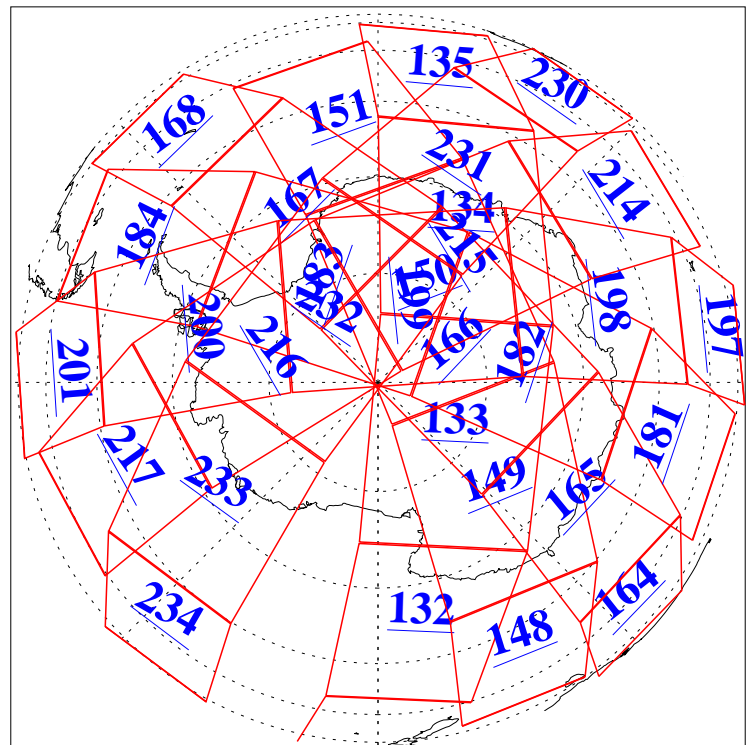

L1B Availability
AMSU Granules: 240
HSB Granules: 0
AIRS Granules: 240

24 Oct 2009
DoY 297
Aqua Day 2730
Granules: 1 to 120

Granules: 121 to 240

Legend: AMSU Available, HSB Available, AIRS Available

L1B Availability
AMSU Granules: 240
HSB Granules: 0
AIRS Granules: 240

24 Oct 2009
DoY 297
Aqua Day 2730

Ascending Granules

Descending Granules

Legend: AMSU Available, HSB Available, AIRS Available

L1B Availability
 AMSU Granules: 240
 HSB Granules: 0
 AIRS Granules: 240

24 Oct 2009
 DoY 297
 Aqua Day 2730

Northern Hemisphere Granules

Southern Hemisphere Granules

Legend: AMSU Available, HSB Available, AIRS Available