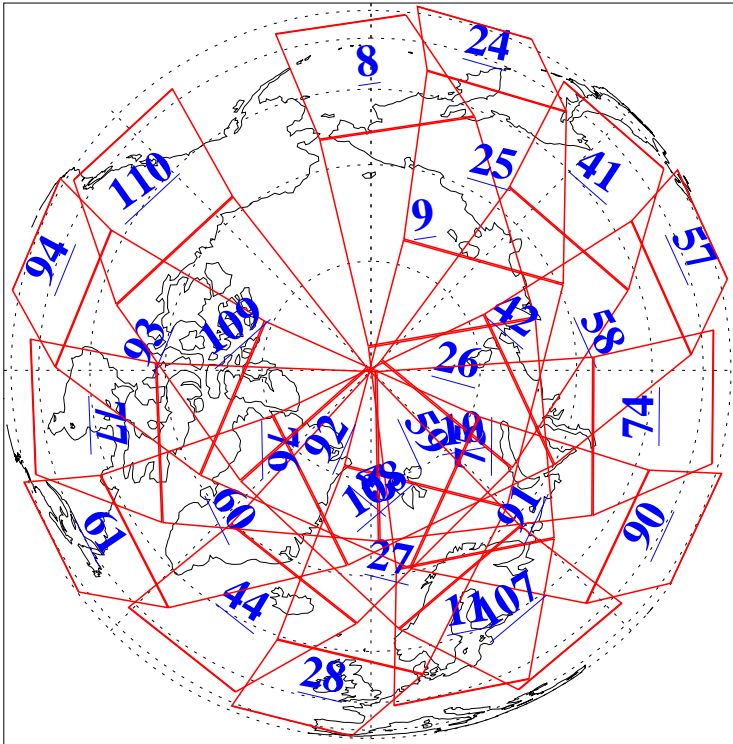

L1B Availability
AMSU Granules: 240
HSB Granules: 0
AIRS Granules: 240

24 Oct 2009
DoY 297
Aqua Day 2730
Granules: 1 to 120

Granules: 121 to 240

Legend: AMSU Available, HSB Available, AIRS Available

L1B Availability
AMSU Granules: 240
HSB Granules: 0
AIRS Granules: 240

24 Oct 2009
DoY 297
Aqua Day 2730

Ascending Granules

Descending Granules

Legend: AMSU Available, HSB Available, AIRS Available

L1B Availability
 AMSU Granules: 240
 HSB Granules: 0
 AIRS Granules: 240

24 Oct 2009
 DoY 297
 Aqua Day 2730

Northern Hemisphere Granules

Southern Hemisphere Granules

Legend: AMSU Available, HSB Available, AIRS Available