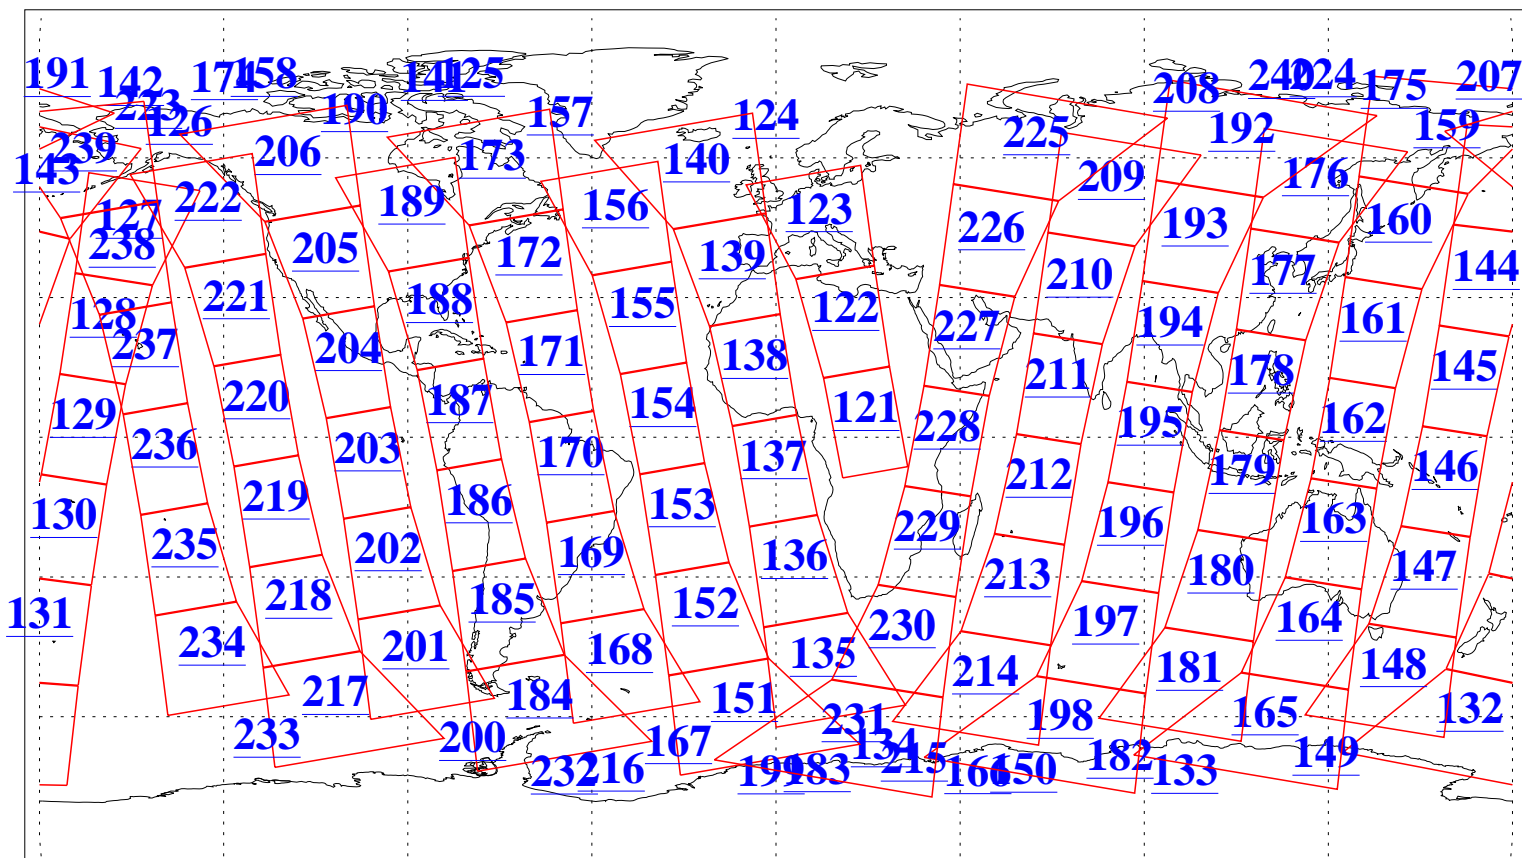

L1B Availability
AMSU Granules: 240
HSB Granules: 0
AIRS Granules: 240

24 Oct 2009
DoY 297
Aqua Day 2730
Granules: 1 to 120

Granules: 121 to 240

Legend: AMSU Available, HSB Available, AIRS Available

L1B Availability
AMSU Granules: 240
HSB Granules: 0
AIRS Granules: 240

24 Oct 2009
DoY 297
Aqua Day 2730

Ascending Granules

Descending Granules

Legend: AMSU Available, HSB Available, AIRS Available

L1B Availability
 AMSU Granules: 240
 HSB Granules: 0
 AIRS Granules: 240

24 Oct 2009
 DoY 297
 Aqua Day 2730