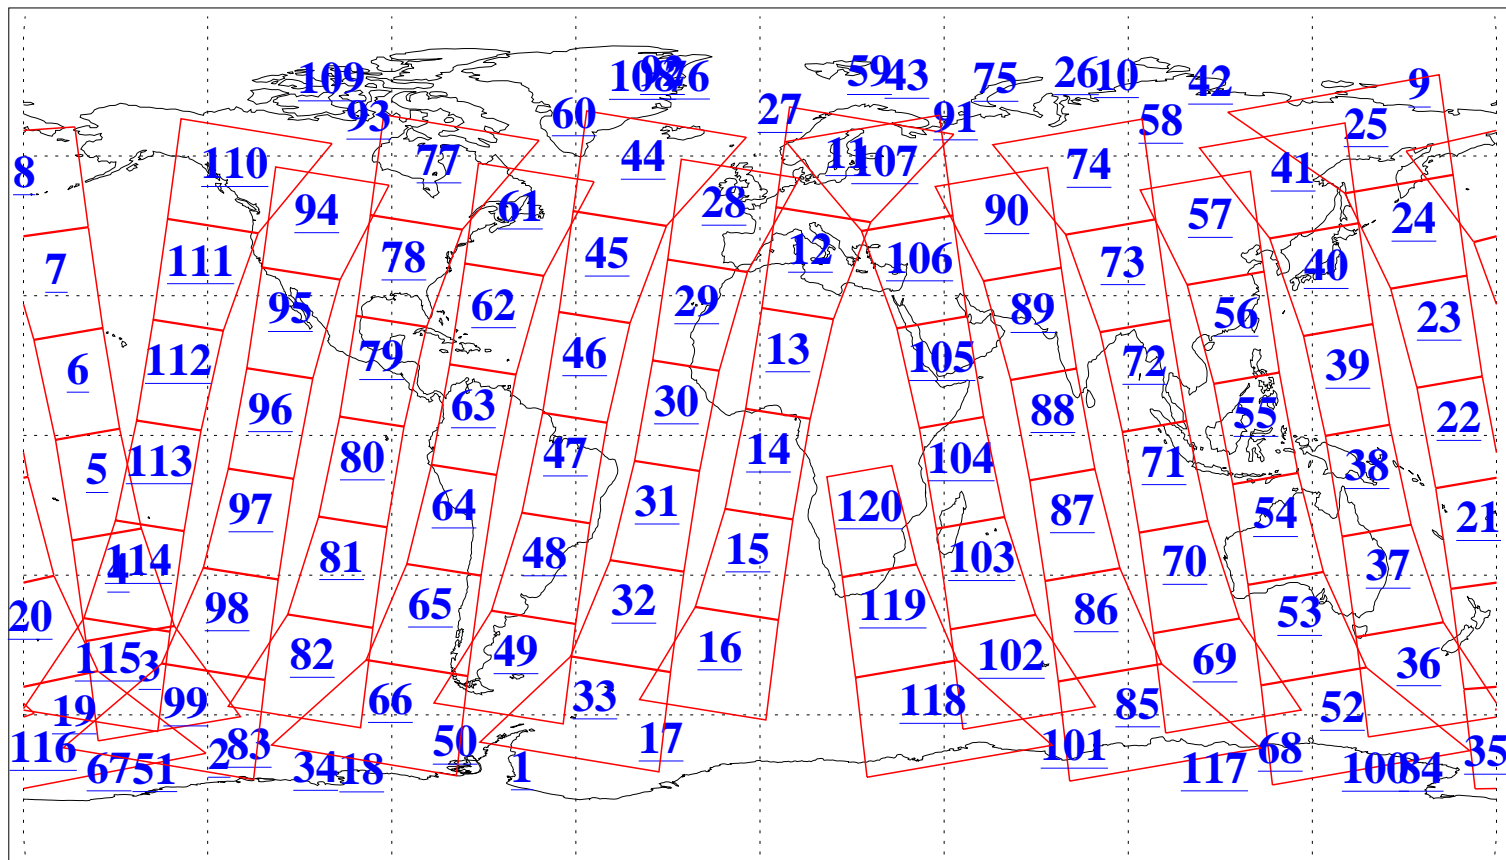

L1B Availability
AMSU Granules: 240
HSB Granules: 0
AIRS Granules: 240

24 Oct 2009
DoY 297
Aqua Day 2730
Granules: 1 to 120

Granules: 121 to 240

Legend: AMSU Available, HSB Available, AIRS Available

L1B Availability
AMSU Granules: 240
HSB Granules: 0
AIRS Granules: 240

24 Oct 2009
DoY 297
Aqua Day 2730

Ascending Granules

Descending Granules

Legend: AMSU Available, HSB Available, AIRS Available

L1B Availability
 AMSU Granules: 240
 HSB Granules: 0
 AIRS Granules: 240

24 Oct 2009
 DoY 297
 Aqua Day 2730

Northern Hemisphere Granules

Southern Hemisphere Granules

Legend: AMSU Available, HSB Available, AIRS Available