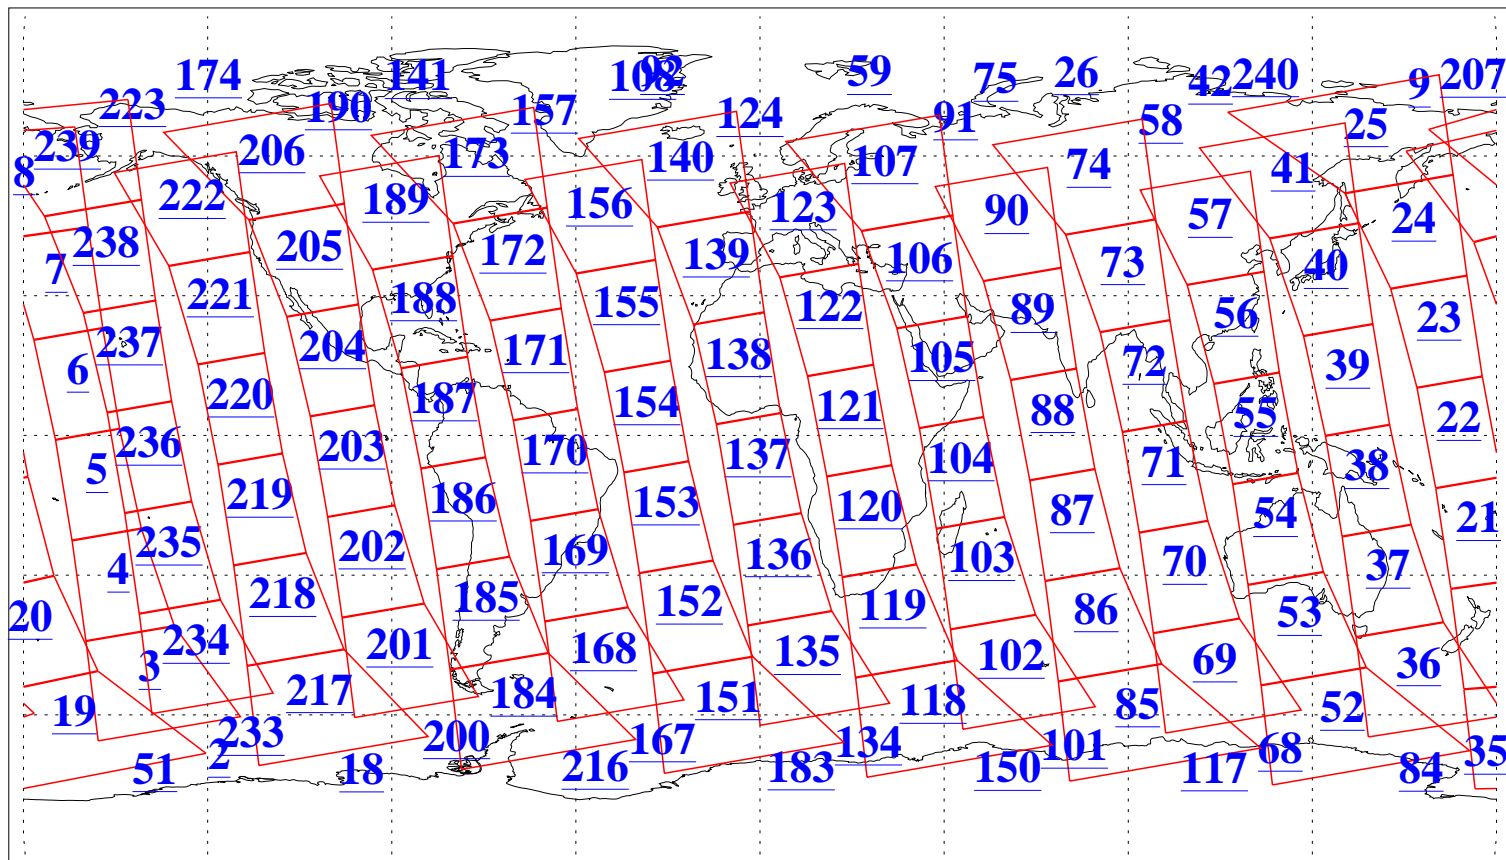

L1B Availability
AMSU Granules: 240
HSB Granules: 0
AIRS Granules: 240

24 Oct 2009
DoY 297
Aqua Day 2730
Granules: 1 to 120

Granules: 121 to 240

Legend: AMSU Available, HSB Available, AIRS Available

L1B Availability
AMSU Granules: 240
HSB Granules: 0
AIRS Granules: 240

24 Oct 2009
DoY 297
Aqua Day 2730

Ascending Granules

Descending Granules

Legend: AMSU Available, HSB Available, AIRS Available

L1B Availability
 AMSU Granules: 240
 HSB Granules: 0
 AIRS Granules: 240

24 Oct 2009
 DoY 297
 Aqua Day 2730

Northern Hemisphere Granules

Southern Hemisphere Granules

Legend: AMSU Available, HSB Available, AIRS Available