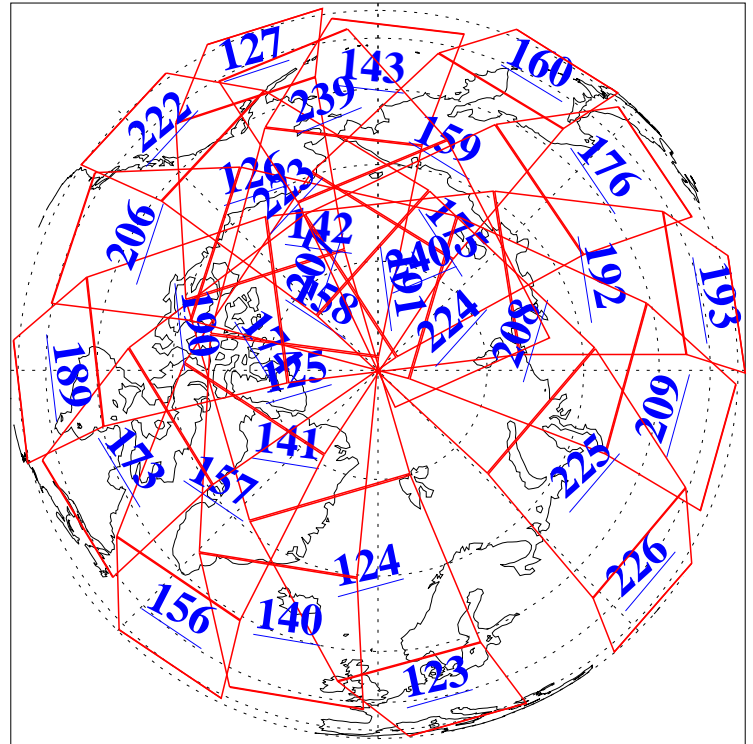

L1B Availability
AMSU Granules: 240
HSB Granules: 0
AIRS Granules: 240

24 Oct 2009
DoY 297
Aqua Day 2730
Granules: 1 to 120

Granules: 121 to 240

Legend: AMSU Available, HSB Available, AIRS Available

L1B Availability
AMSU Granules: 240
HSB Granules: 0
AIRS Granules: 240

24 Oct 2009
DoY 297
Aqua Day 2730

Ascending Granules

Descending Granules

Legend: AMSU Available, HSB Available, AIRS Available

L1B Availability
 AMSU Granules: 240
 HSB Granules: 0
 AIRS Granules: 240

24 Oct 2009
 DoY 297
 Aqua Day 2730

Northern Hemisphere Granules

Southern Hemisphere Granules

Legend: AMSU Available, HSB Available, AIRS Available