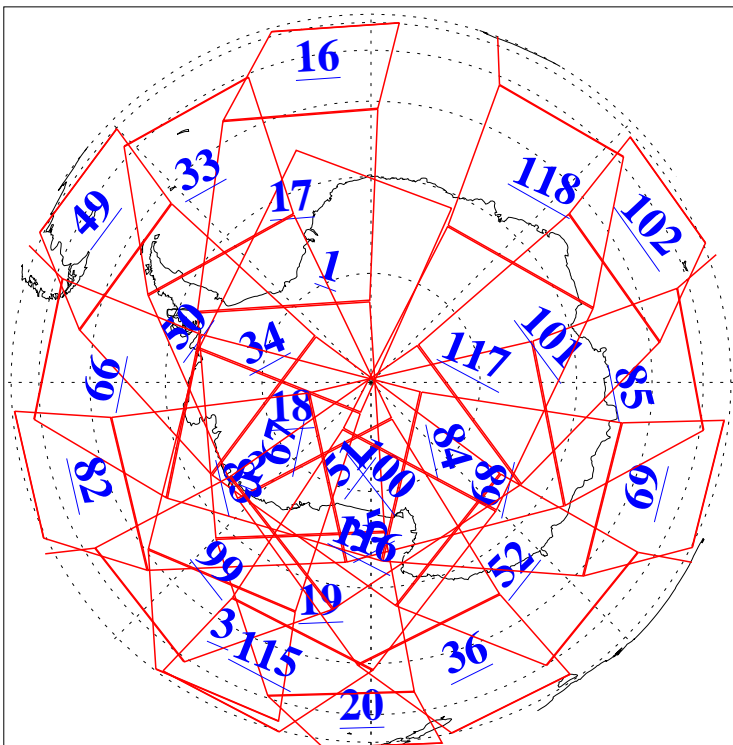

L1B Availability
AMSU Granules: 240
HSB Granules: 0
AIRS Granules: 240

24 Oct 2009
DoY 297
Aqua Day 2730
Granules: 1 to 120

Granules: 121 to 240

Legend: AMSU Available, HSB Available, AIRS Available

L1B Availability
AMSU Granules: 240
HSB Granules: 0
AIRS Granules: 240

24 Oct 2009
DoY 297
Aqua Day 2730

Ascending Granules

Descending Granules

Legend: AMSU Available, HSB Available, AIRS Available

L1B Availability
 AMSU Granules: 240
 HSB Granules: 0
 AIRS Granules: 240

24 Oct 2009
 DoY 297
 Aqua Day 2730

Northern Hemisphere Granules

Southern Hemisphere Granules

Legend: AMSU Available, HSB Available, AIRS Available