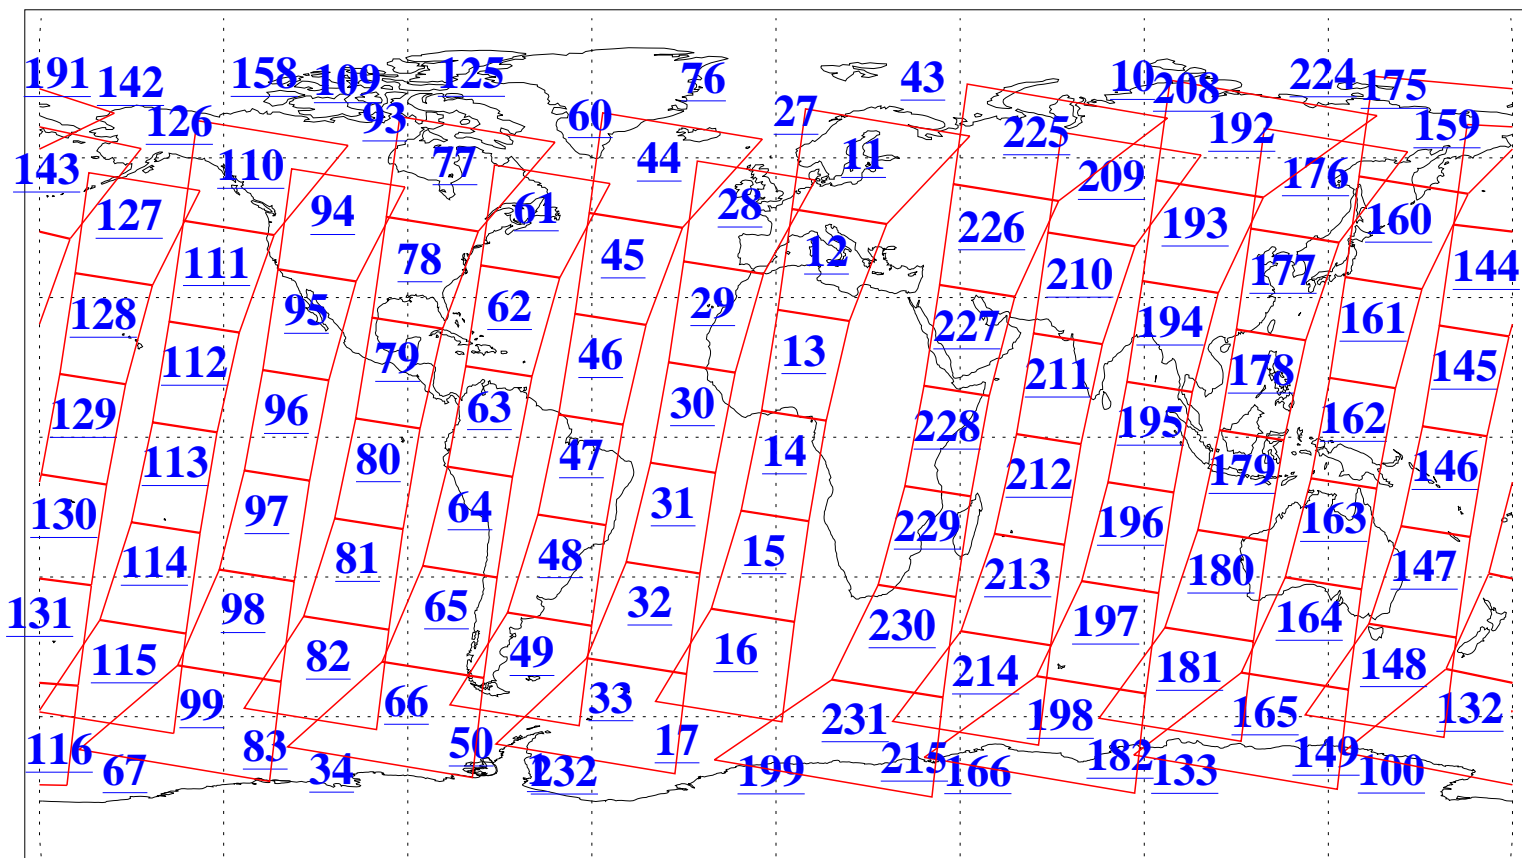

L1B Availability
AMSU Granules: 240
HSB Granules: 0
AIRS Granules: 240

24 Oct 2009
DoY 297
Aqua Day 2730
Granules: 1 to 120

Granules: 121 to 240

Legend: AMSU Available, HSB Available, AIRS Available

L1B Availability
AMSU Granules: 240
HSB Granules: 0
AIRS Granules: 240

24 Oct 2009
DoY 297
Aqua Day 2730

Ascending Granules

Descending Granules

Legend: AMSU Available, HSB Available, AIRS Available

L1B Availability
 AMSU Granules: 240
 HSB Granules: 0
 AIRS Granules: 240

24 Oct 2009
 DoY 297
 Aqua Day 2730

Northern Hemisphere Granules

Southern Hemisphere Granules

Legend: AMSU Available, HSB Available, AIRS Available