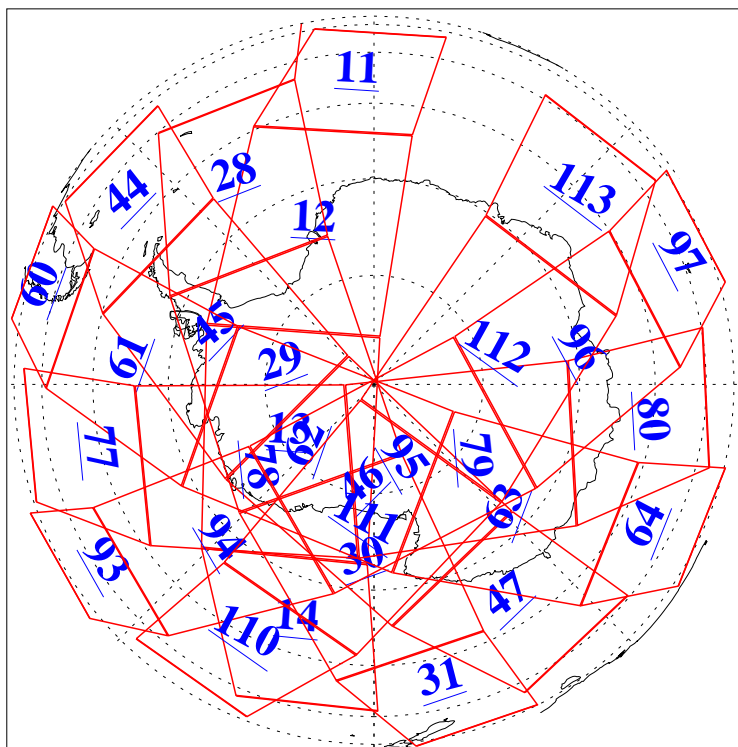

L1B Availability
AMSU Granules: 240
HSB Granules: 0
AIRS Granules: 240

21 Oct 2009
DoY 294
Aqua Day 2727
Granules: 1 to 120

Granules: 121 to 240

Legend: AMSU Available, HSB Available, AIRS Available

L1B Availability
AMSU Granules: 240
HSB Granules: 0
AIRS Granules: 240

21 Oct 2009
DoY 294
Aqua Day 2727
Ascending Granules

Descending Granules

Legend: AMSU Available, HSB Available, AIRS Available

L1B Availability
 AMSU Granules: 240
 HSB Granules: 0
 AIRS Granules: 240

21 Oct 2009
 DoY 294
 Aqua Day 2727

Northern Hemisphere Granules

Southern Hemisphere Granules

Legend: AMSU Available, HSB Available, AIRS Available