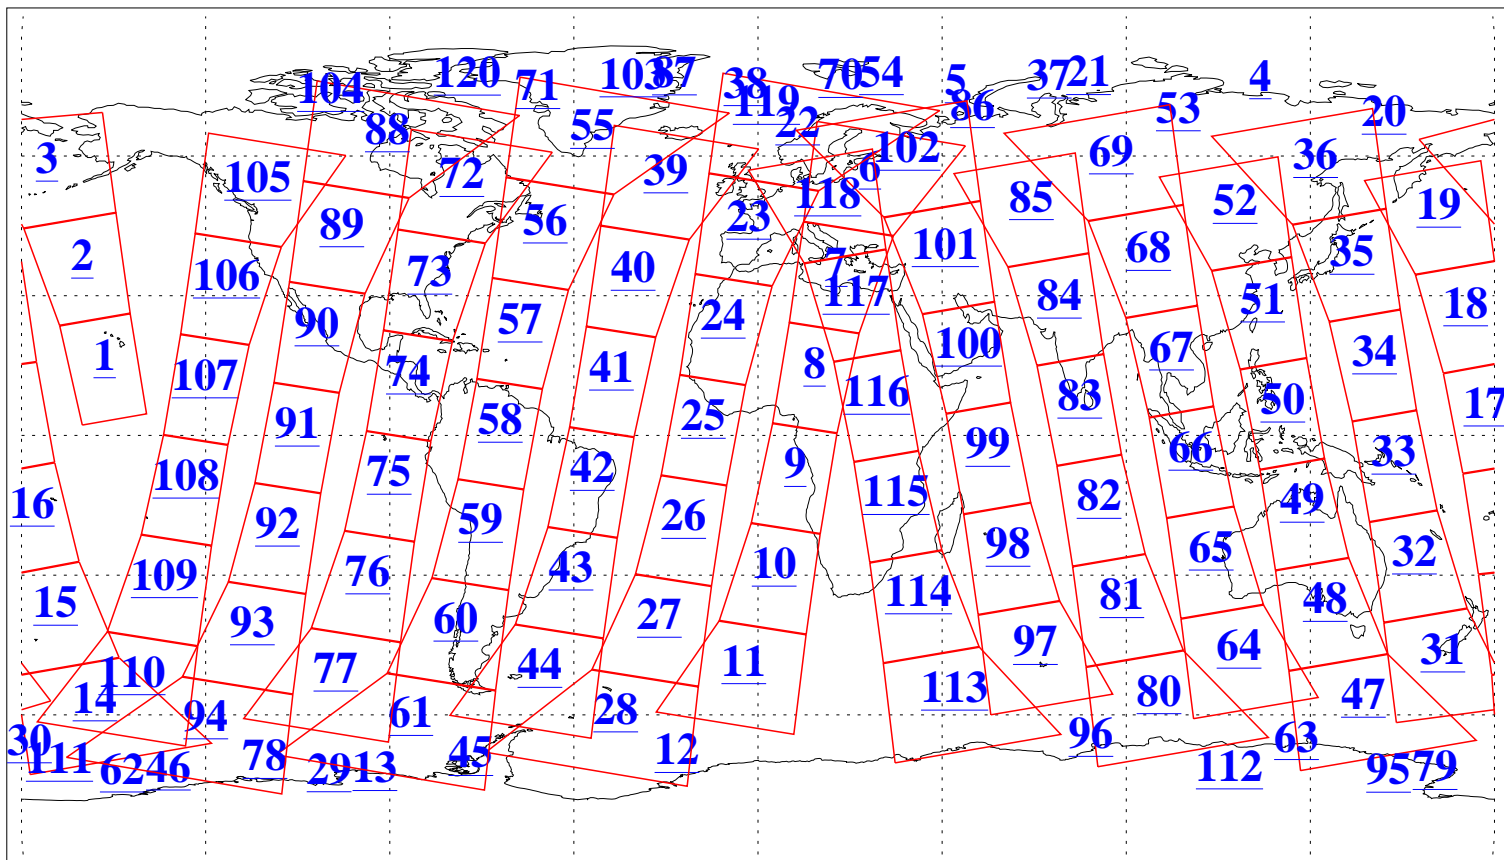

L1B Availability
AMSU Granules: 240
HSB Granules: 0
AIRS Granules: 240

21 Oct 2009
DoY 294
Aqua Day 2727
Granules: 1 to 120

Granules: 121 to 240

Legend: AMSU Available, HSB Available, AIRS Available

L1B Availability
AMSU Granules: 240
HSB Granules: 0
AIRS Granules: 240

21 Oct 2009
DoY 294
Aqua Day 2727
Ascending Granules

Descending Granules

Legend: AMSU Available, HSB Available, AIRS Available

L1B Availability
 AMSU Granules: 240
 HSB Granules: 0
 AIRS Granules: 240

21 Oct 2009
 DoY 294
 Aqua Day 2727

Northern Hemisphere Granules

Southern Hemisphere Granules

Legend: AMSU Available, HSB Available, AIRS Available