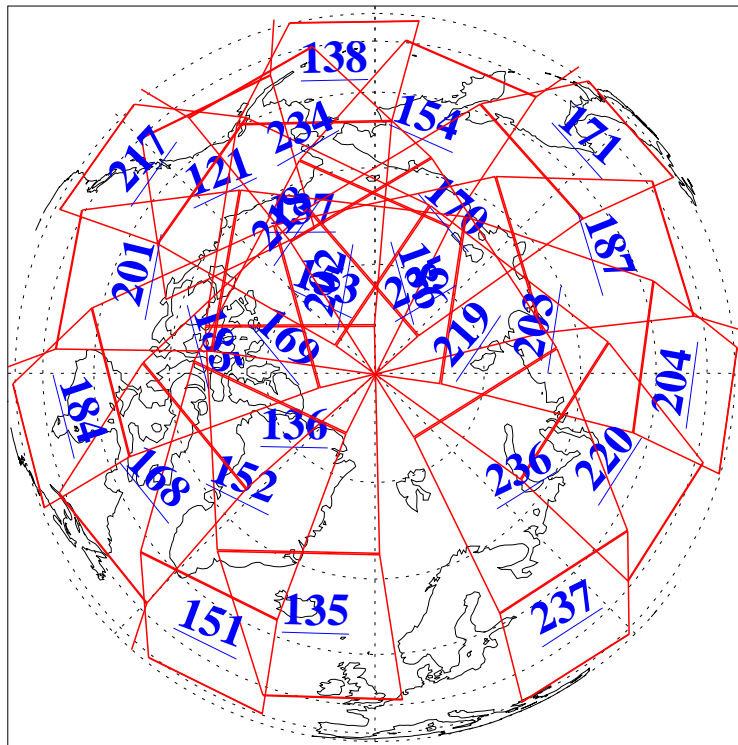

L1B Availability
AMSU Granules: 240
HSB Granules: 0
AIRS Granules: 240

21 Oct 2009
DoY 294
Aqua Day 2727
Granules: 1 to 120

Granules: 121 to 240

Legend: AMSU Available, HSB Available, AIRS Available

L1B Availability
AMSU Granules: 240
HSB Granules: 0
AIRS Granules: 240

21 Oct 2009
DoY 294
Aqua Day 2727
Ascending Granules

Descending Granules

Legend: AMSU Available, HSB Available, AIRS Available

L1B Availability
 AMSU Granules: 240
 HSB Granules: 0
 AIRS Granules: 240

21 Oct 2009
 DoY 294
 Aqua Day 2727

Northern Hemisphere Granules

Southern Hemisphere Granules

Legend: AMSU Available, HSB Available, AIRS Available