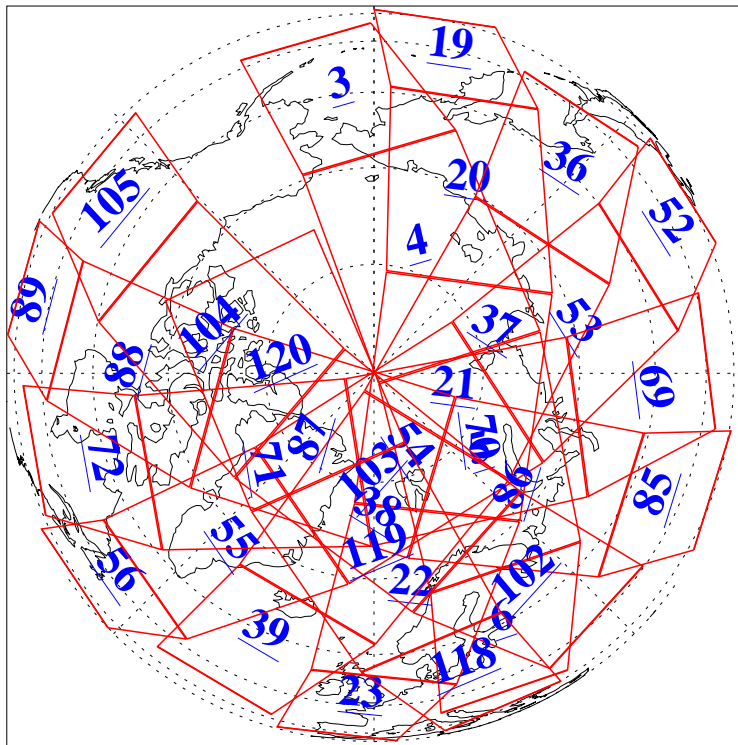

L1B Availability
AMSU Granules: 240
HSB Granules: 0
AIRS Granules: 240

21 Oct 2009
DoY 294
Aqua Day 2727
Granules: 1 to 120

Granules: 121 to 240

Legend: AMSU Available, HSB Available, AIRS Available

L1B Availability
AMSU Granules: 240
HSB Granules: 0
AIRS Granules: 240

21 Oct 2009
DoY 294
Aqua Day 2727
Ascending Granules

Descending Granules

Legend: AMSU Available, HSB Available, AIRS Available

L1B Availability
 AMSU Granules: 240
 HSB Granules: 0
 AIRS Granules: 240

21 Oct 2009
 DoY 294
 Aqua Day 2727

Northern Hemisphere Granules

Southern Hemisphere Granules

Legend: AMSU Available, HSB Available, AIRS Available