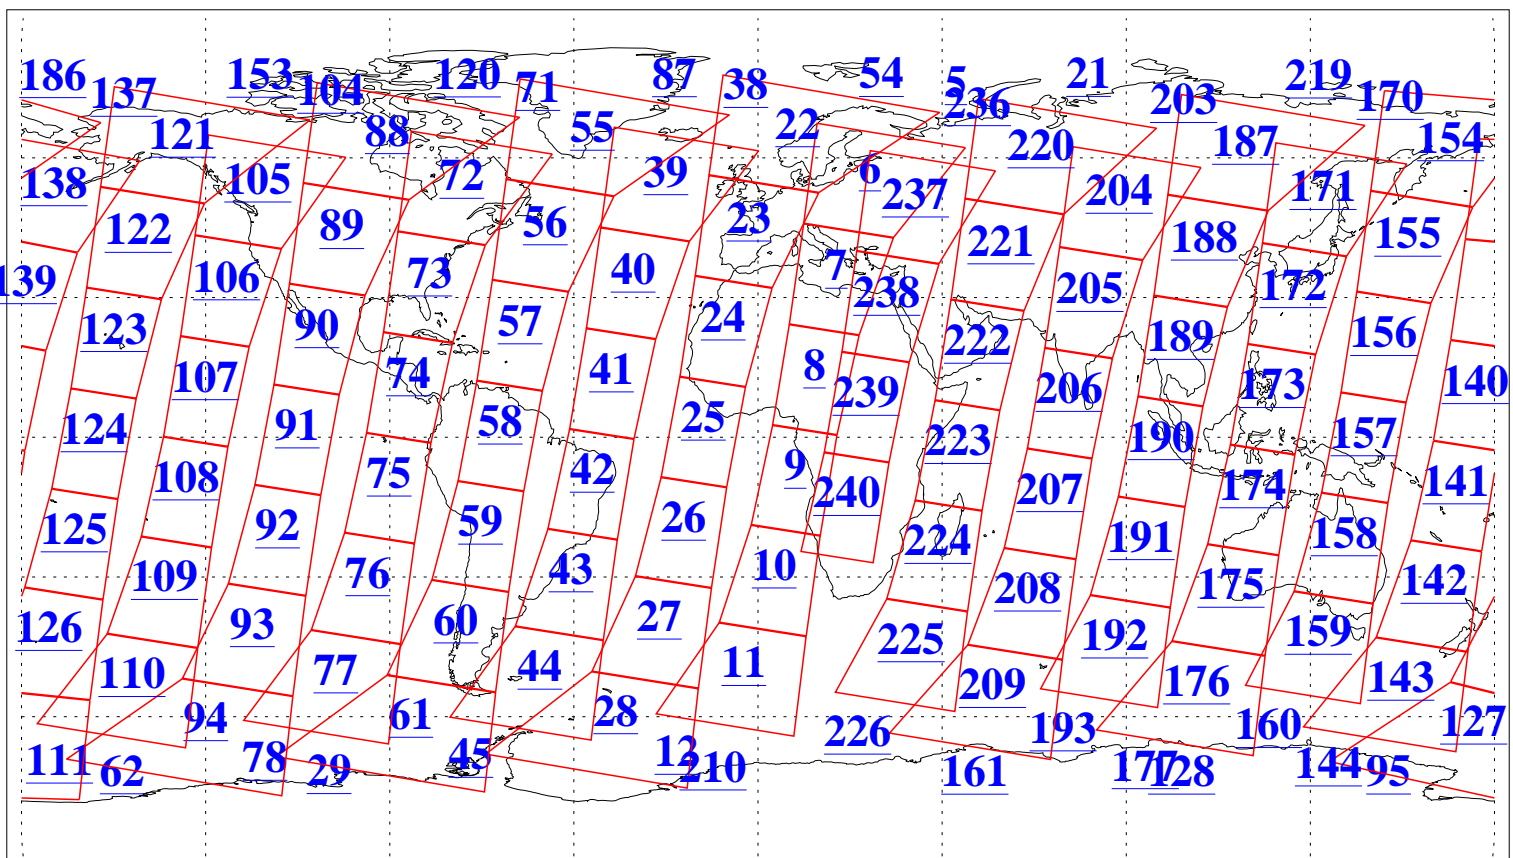

L1B Availability
AMSU Granules: 240
HSB Granules: 0
AIRS Granules: 240

21 Oct 2009
DoY 294
Aqua Day 2727
Granules: 1 to 120

Granules: 121 to 240

Legend: AMSU Available, HSB Available, AIRS Available

L1B Availability
AMSU Granules: 240
HSB Granules: 0
AIRS Granules: 240

21 Oct 2009
DoY 294
Aqua Day 2727
Ascending Granules

Descending Granules

Legend: AMSU Available, HSB Available, AIRS Available

L1B Availability
 AMSU Granules: 240
 HSB Granules: 0
 AIRS Granules: 240

21 Oct 2009
 DoY 294
 Aqua Day 2727

Northern Hemisphere Granules

Southern Hemisphere Granules

Legend: AMSU Available, HSB Available, AIRS Available