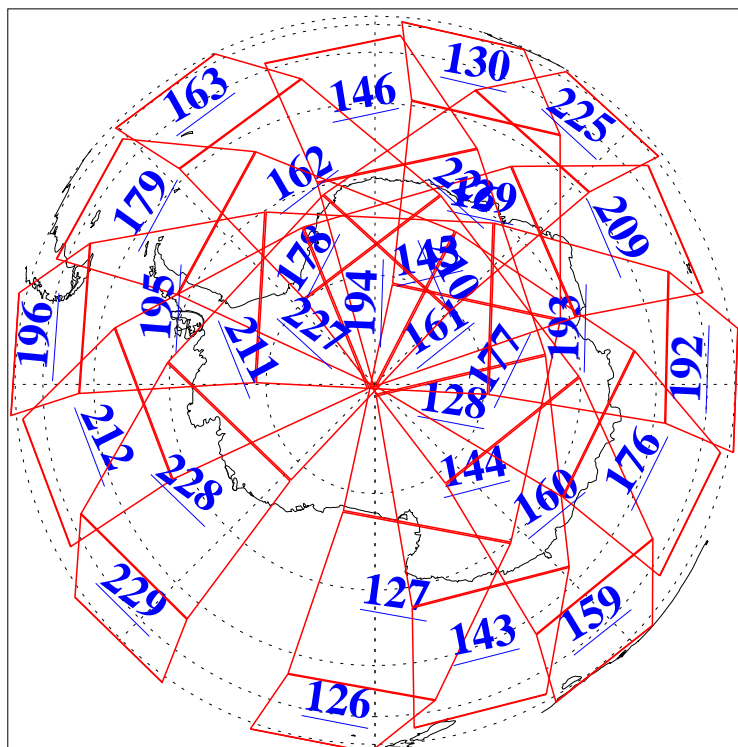

L1B Availability
AMSU Granules: 240
HSB Granules: 0
AIRS Granules: 240

21 Oct 2009
DoY 294
Aqua Day 2727
Granules: 1 to 120

Granules: 121 to 240

Legend: AMSU Available, HSB Available, AIRS Available

L1B Availability
AMSU Granules: 240
HSB Granules: 0
AIRS Granules: 240

21 Oct 2009
DoY 294
Aqua Day 2727
Ascending Granules

Descending Granules

Legend: AMSU Available, HSB Available, AIRS Available

L1B Availability
 AMSU Granules: 240
 HSB Granules: 0
 AIRS Granules: 240

21 Oct 2009
 DoY 294
 Aqua Day 2727

Northern Hemisphere Granules

Southern Hemisphere Granules

Legend: AMSU Available, HSB Available, AIRS Available