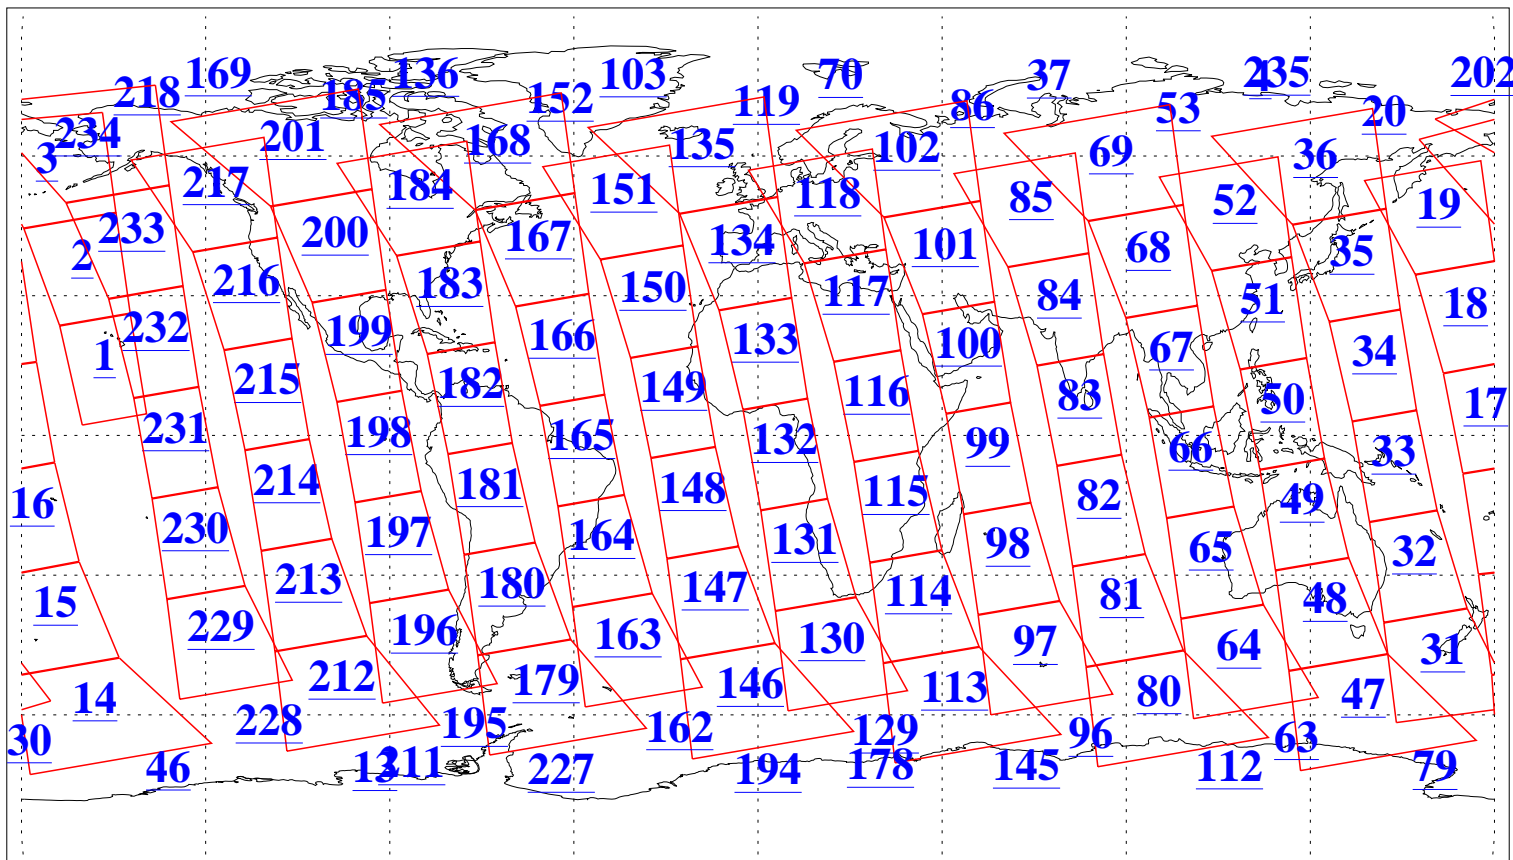

L1B Availability
AMSU Granules: 240
HSB Granules: 0
AIRS Granules: 240

21 Oct 2009
DoY 294
Aqua Day 2727
Granules: 1 to 120

Granules: 121 to 240

Legend: AMSU Available, HSB Available, AIRS Available

L1B Availability
AMSU Granules: 240
HSB Granules: 0
AIRS Granules: 240

21 Oct 2009
DoY 294
Aqua Day 2727
Ascending Granules

Descending Granules

Legend: AMSU Available, HSB Available, AIRS Available

L1B Availability
 AMSU Granules: 240
 HSB Granules: 0
 AIRS Granules: 240

21 Oct 2009
 DoY 294
 Aqua Day 2727

Northern Hemisphere Granules

Southern Hemisphere Granules

Legend: AMSU Available, HSB Available, AIRS Available