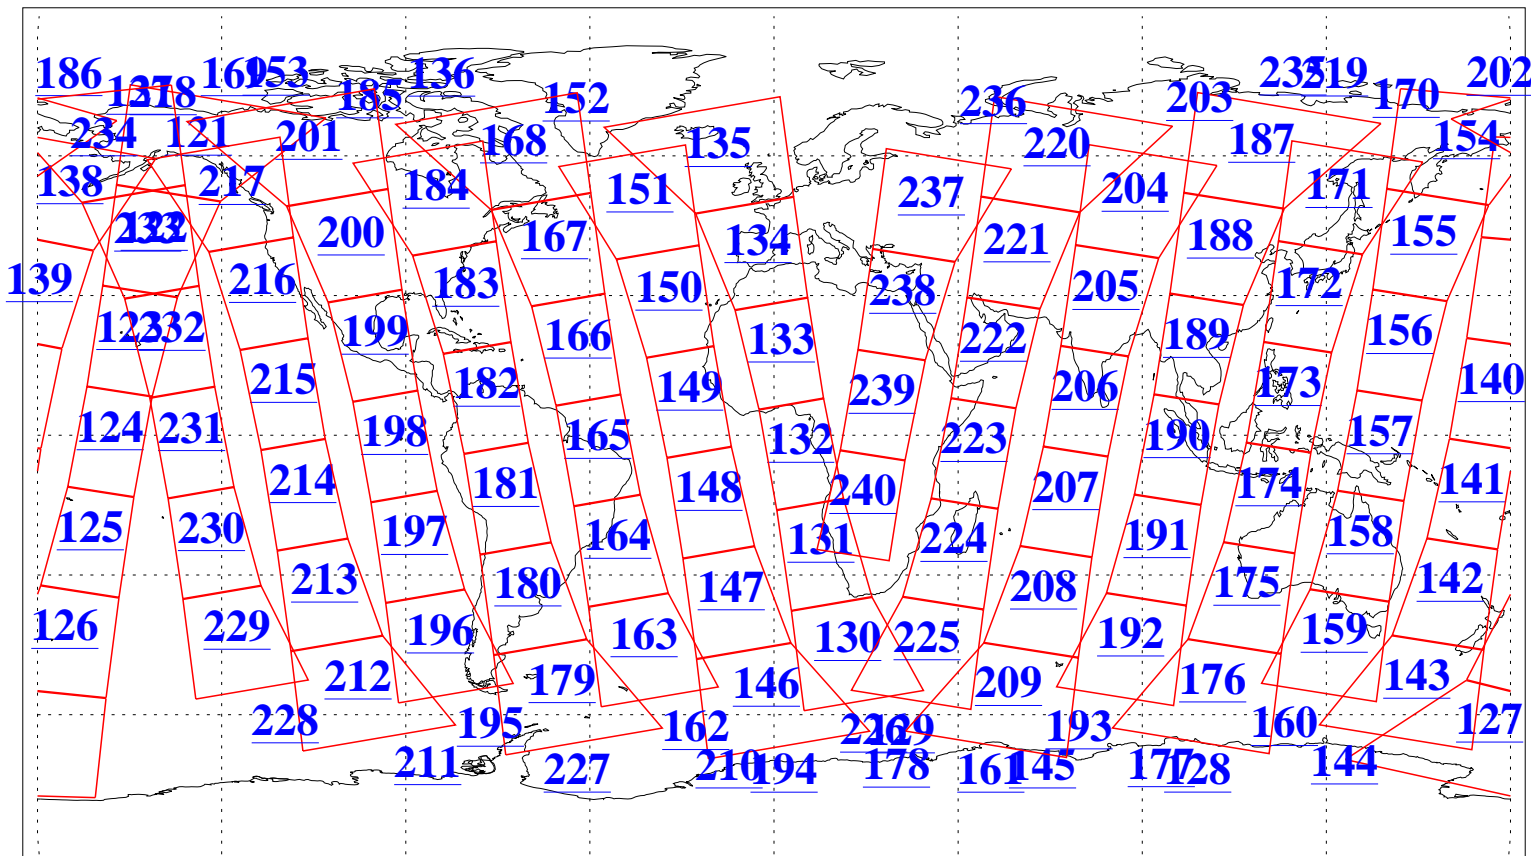

L1B Availability
AMSU Granules: 240
HSB Granules: 0
AIRS Granules: 240

21 Oct 2009
DoY 294
Aqua Day 2727
Granules: 1 to 120

Granules: 121 to 240

Legend: AMSU Available, HSB Available, AIRS Available

L1B Availability
AMSU Granules: 240
HSB Granules: 0
AIRS Granules: 240

21 Oct 2009
DoY 294
Aqua Day 2727
Ascending Granules

Descending Granules

Legend: AMSU Available, HSB Available, AIRS Available

L1B Availability
 AMSU Granules: 240
 HSB Granules: 0
 AIRS Granules: 240

21 Oct 2009
 DoY 294
 Aqua Day 2727

Northern Hemisphere Granules

Southern Hemisphere Granules

Legend: AMSU Available, HSB Available, AIRS Available