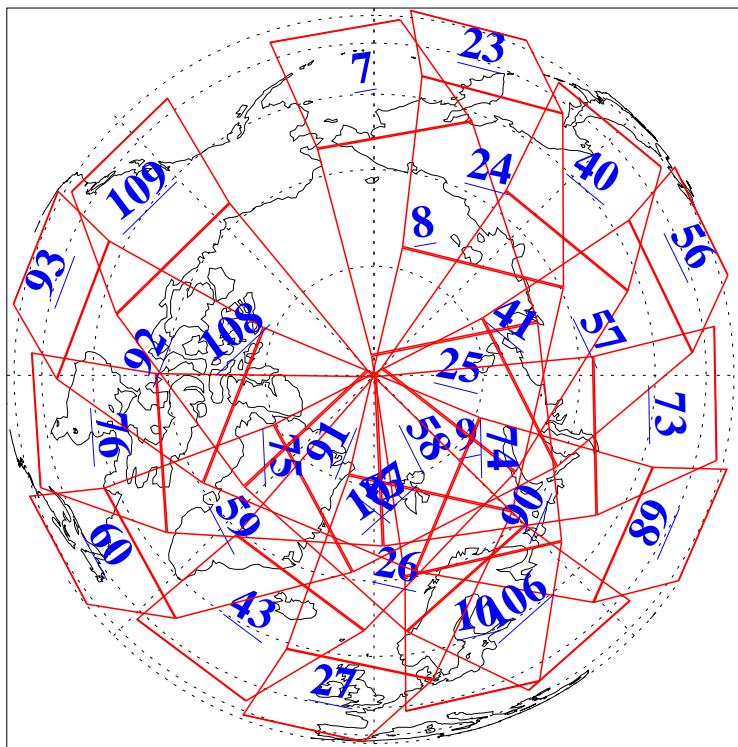

L1B Availability  
AMSU Granules: 240  
HSB Granules: 0  
AIRS Granules: 240

17 Oct 2009  
DoY 290  
Aqua Day 2723  
Granules: 1 to 120

Granules: 121 to 240

Legend: AMSU Available, HSB Available, AIRS Available

L1B Availability  
AMSU Granules: 240  
HSB Granules: 0  
AIRS Granules: 240

17 Oct 2009  
DoY 290  
Aqua Day 2723

Ascending Granules

Descending Granules

Legend: AMSU Available, HSB Available, AIRS Available

L1B Availability  
 AMSU Granules: 240  
 HSB Granules: 0  
 AIRS Granules: 240

17 Oct 2009  
 DoY 290  
 Aqua Day 2723

Northern Hemisphere Granules

Southern Hemisphere Granules

Legend: AMSU Available, HSB Available, AIRS Available