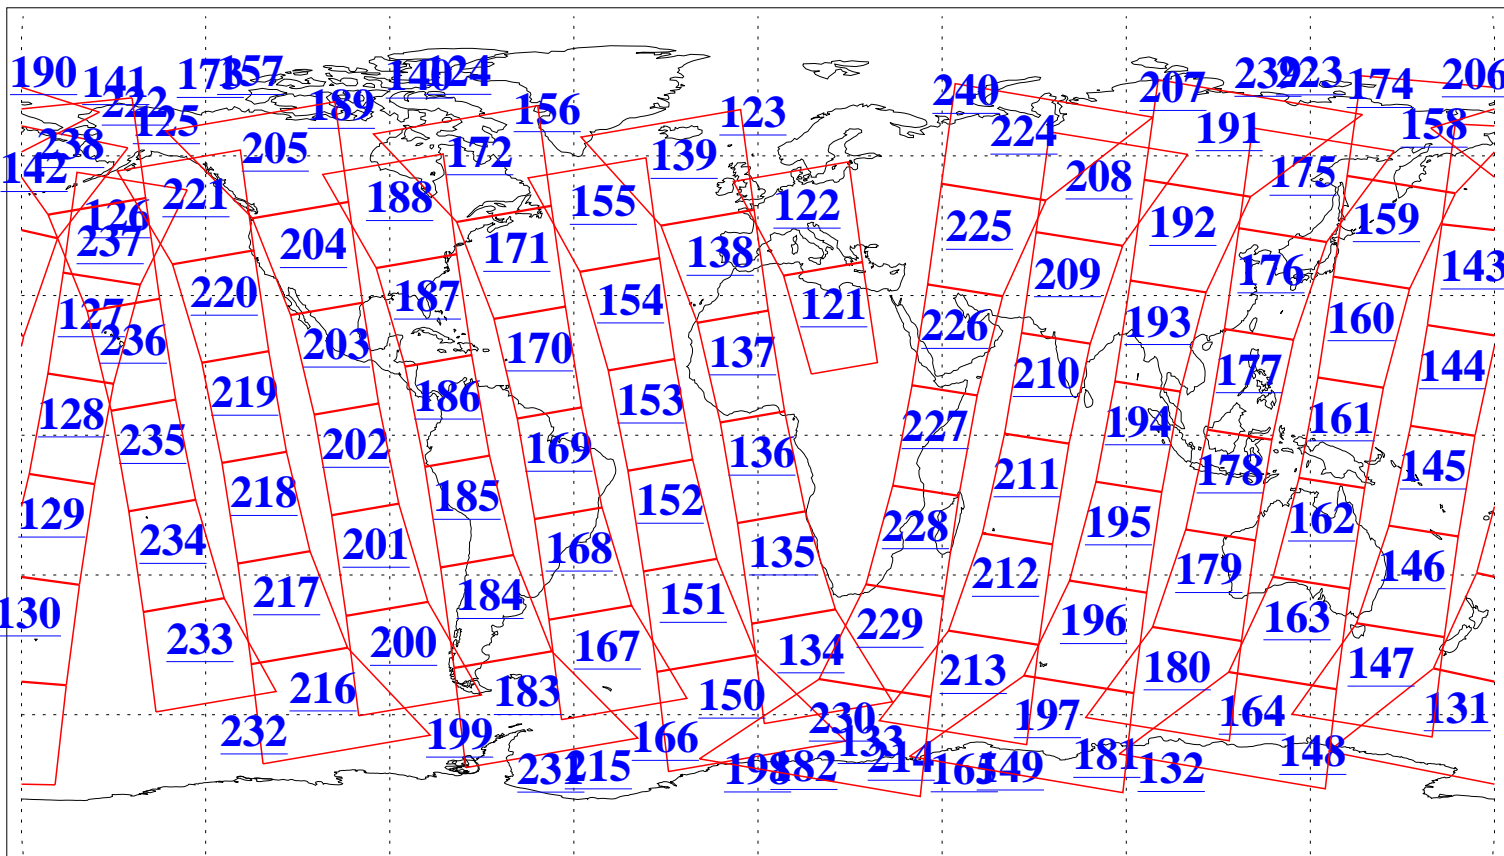

L1B Availability  
AMSU Granules: 240  
HSB Granules: 0  
AIRS Granules: 240

17 Oct 2009  
DoY 290  
Aqua Day 2723  
Granules: 1 to 120

Granules: 121 to 240

Legend: AMSU Available, HSB Available, AIRS Available

L1B Availability  
AMSU Granules: 240  
HSB Granules: 0  
AIRS Granules: 240

17 Oct 2009  
DoY 290  
Aqua Day 2723

Ascending Granules

Descending Granules

Legend: AMSU Available, HSB Available, AIRS Available

L1B Availability  
 AMSU Granules: 240  
 HSB Granules: 0  
 AIRS Granules: 240

17 Oct 2009  
 DoY 290  
 Aqua Day 2723

Northern Hemisphere Granules

Southern Hemisphere Granules

Legend: AMSU Available, HSB Available, AIRS Available