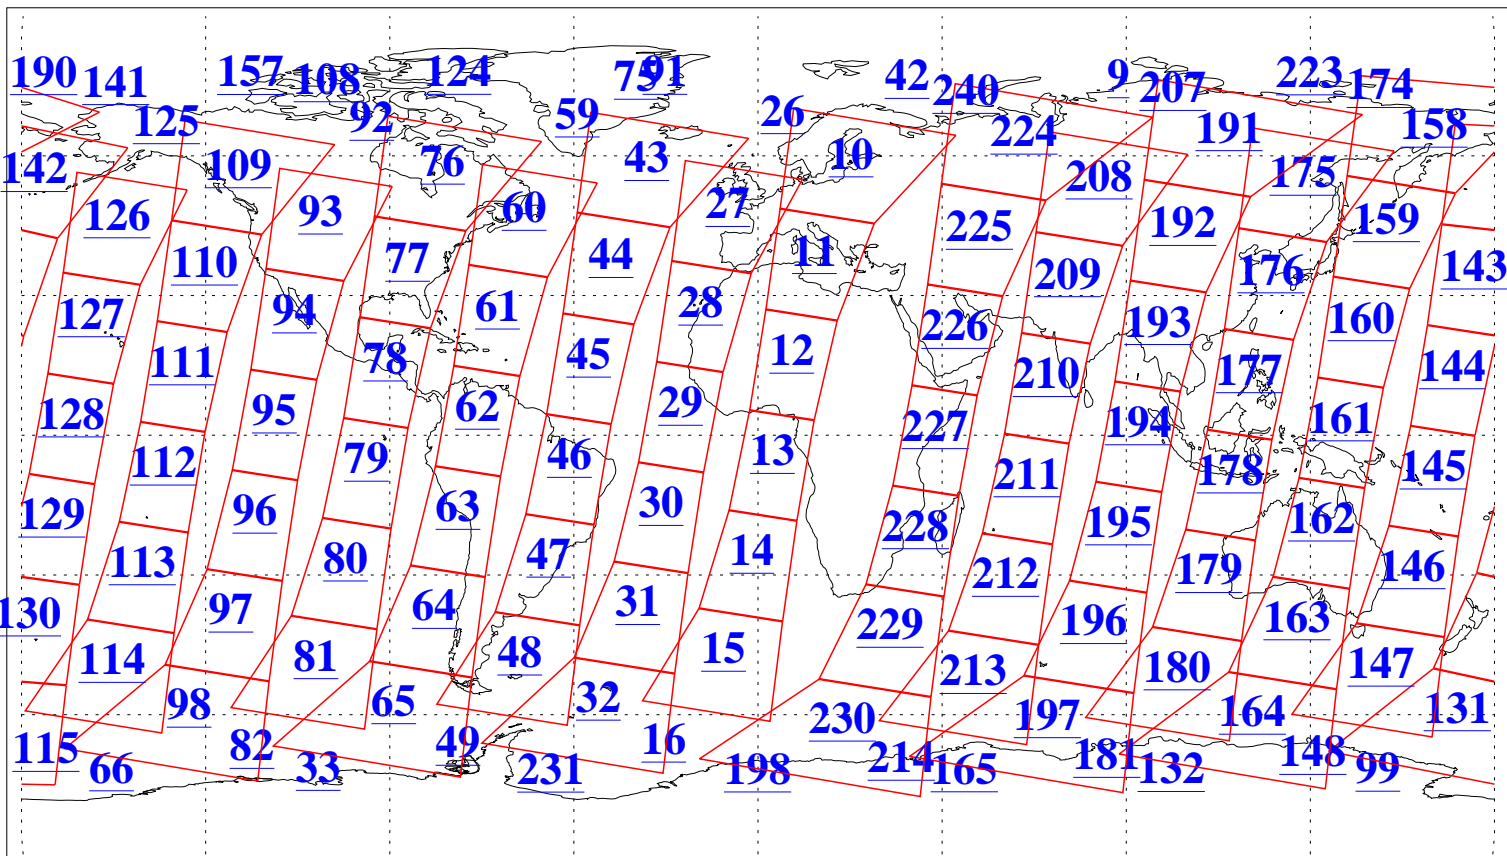

L1B Availability  
AMSU Granules: 240  
HSB Granules: 0  
AIRS Granules: 240

17 Oct 2009  
DoY 290  
Aqua Day 2723  
Granules: 1 to 120

Granules: 121 to 240

Legend: AMSU Available, HSB Available, AIRS Available

L1B Availability  
AMSU Granules: 240  
HSB Granules: 0  
AIRS Granules: 240

17 Oct 2009  
DoY 290  
Aqua Day 2723

Ascending Granules

Descending Granules

Legend: AMSU Available, HSB Available, AIRS Available

L1B Availability  
 AMSU Granules: 240  
 HSB Granules: 0  
 AIRS Granules: 240

17 Oct 2009  
 DoY 290  
 Aqua Day 2723

Northern Hemisphere Granules

Southern Hemisphere Granules

Legend: AMSU Available, HSB Available, AIRS Available