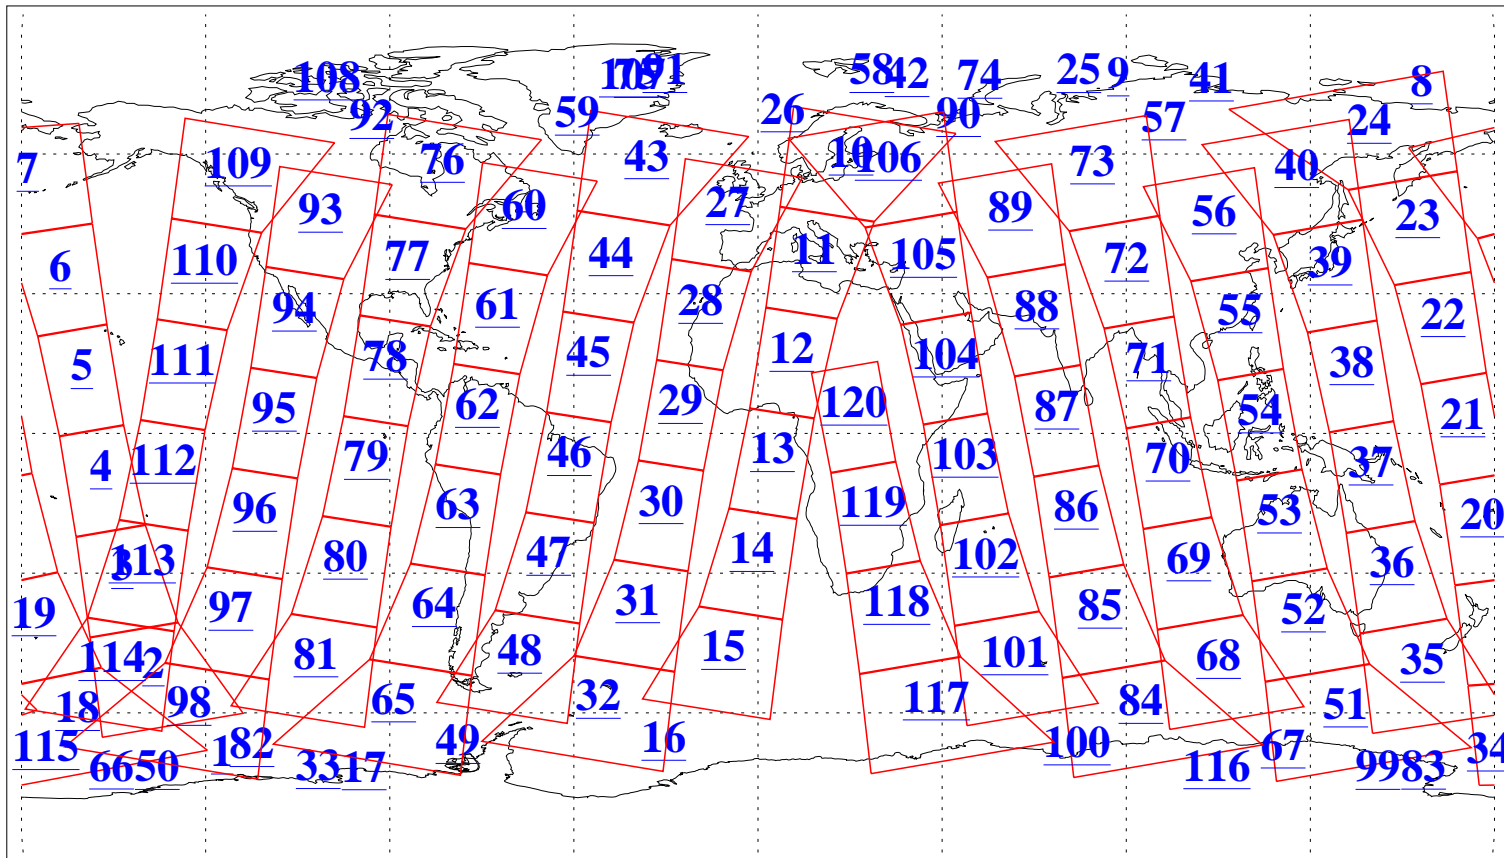

L1B Availability  
AMSU Granules: 240  
HSB Granules: 0  
AIRS Granules: 240

17 Oct 2009  
DoY 290  
Aqua Day 2723  
Granules: 1 to 120

Granules: 121 to 240

Legend: AMSU Available, HSB Available, AIRS Available

L1B Availability  
AMSU Granules: 240  
HSB Granules: 0  
AIRS Granules: 240

17 Oct 2009  
DoY 290  
Aqua Day 2723

Ascending Granules

Descending Granules

Legend: AMSU Available, HSB Available, AIRS Available

L1B Availability  
 AMSU Granules: 240  
 HSB Granules: 0  
 AIRS Granules: 240

17 Oct 2009  
 DoY 290  
 Aqua Day 2723

Northern Hemisphere Granules

Southern Hemisphere Granules

Legend: AMSU Available, HSB Available, AIRS Available