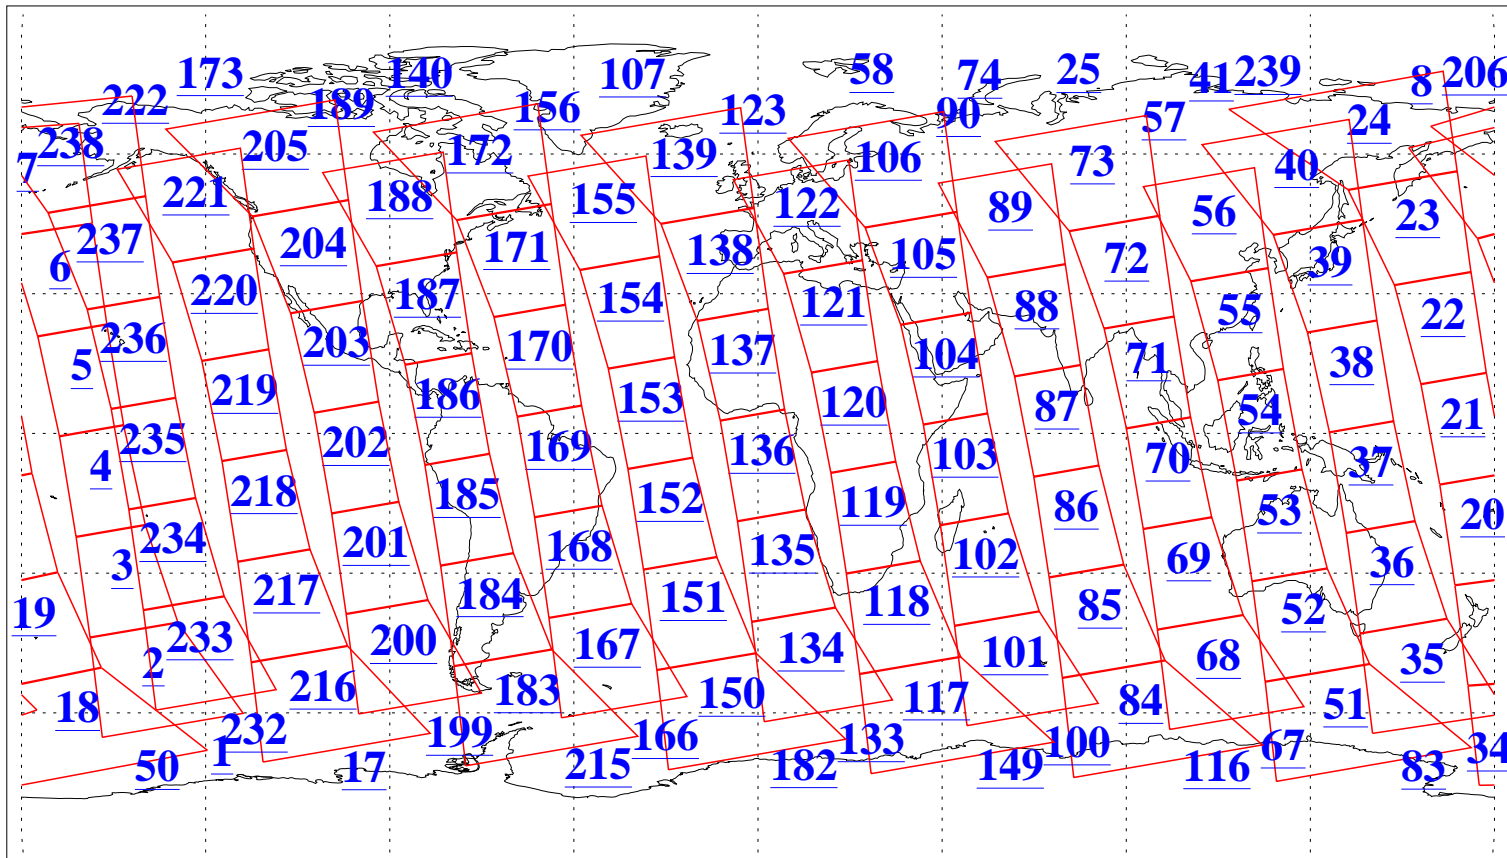

L1B Availability  
AMSU Granules: 240  
HSB Granules: 0  
AIRS Granules: 240

17 Oct 2009  
DoY 290  
Aqua Day 2723  
Granules: 1 to 120

Granules: 121 to 240

Legend: AMSU Available, HSB Available, AIRS Available

L1B Availability  
AMSU Granules: 240  
HSB Granules: 0  
AIRS Granules: 240

17 Oct 2009  
DoY 290  
Aqua Day 2723

Ascending Granules

Descending Granules

Legend: AMSU Available, HSB Available, AIRS Available

L1B Availability  
 AMSU Granules: 240  
 HSB Granules: 0  
 AIRS Granules: 240

17 Oct 2009  
 DoY 290  
 Aqua Day 2723

Northern Hemisphere Granules

Southern Hemisphere Granules

Legend: AMSU Available, HSB Available, AIRS Available