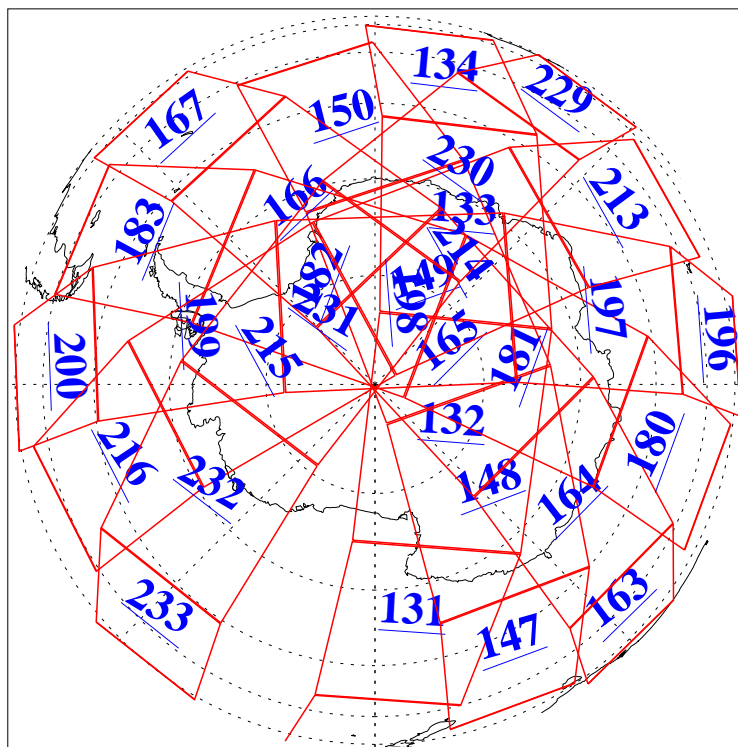

L1B Availability  
AMSU Granules: 240  
HSB Granules: 0  
AIRS Granules: 240

17 Oct 2009  
DoY 290  
Aqua Day 2723  
Granules: 1 to 120

Granules: 121 to 240

Legend: AMSU Available, HSB Available, AIRS Available

L1B Availability  
AMSU Granules: 240  
HSB Granules: 0  
AIRS Granules: 240

17 Oct 2009  
DoY 290  
Aqua Day 2723

Ascending Granules

Descending Granules

Legend: AMSU Available, HSB Available, AIRS Available

L1B Availability  
 AMSU Granules: 240  
 HSB Granules: 0  
 AIRS Granules: 240

17 Oct 2009  
 DoY 290  
 Aqua Day 2723

Northern Hemisphere Granules

Southern Hemisphere Granules

Legend: AMSU Available, HSB Available, AIRS Available