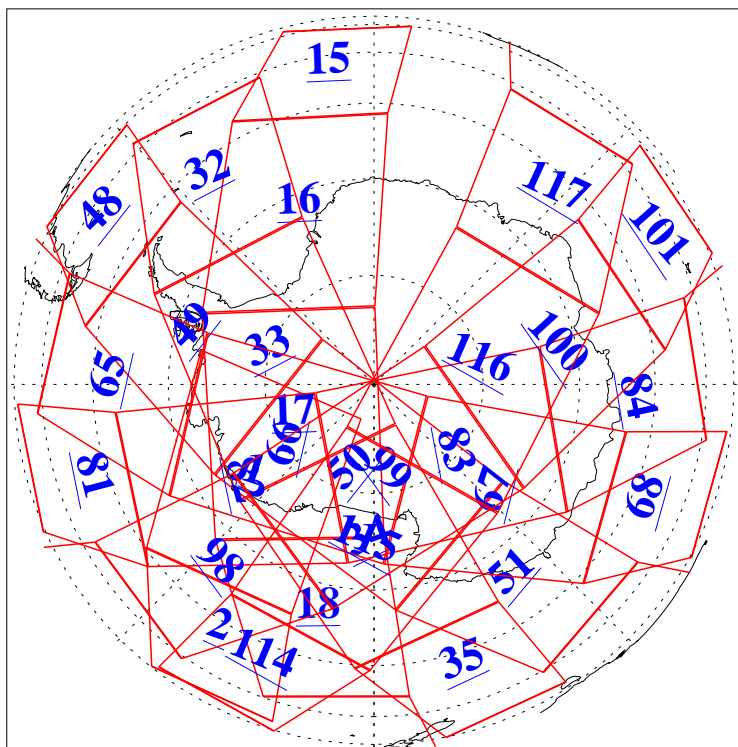

L1B Availability  
AMSU Granules: 240  
HSB Granules: 0  
AIRS Granules: 240

17 Oct 2009  
DoY 290  
Aqua Day 2723  
Granules: 1 to 120

Granules: 121 to 240

Legend: AMSU Available, HSB Available, AIRS Available

L1B Availability  
AMSU Granules: 240  
HSB Granules: 0  
AIRS Granules: 240

17 Oct 2009  
DoY 290  
Aqua Day 2723

Ascending Granules

Descending Granules

Legend: AMSU Available, HSB Available, AIRS Available

L1B Availability  
 AMSU Granules: 240  
 HSB Granules: 0  
 AIRS Granules: 240

17 Oct 2009  
 DoY 290  
 Aqua Day 2723

Northern Hemisphere Granules

Southern Hemisphere Granules

Legend: AMSU Available, HSB Available, AIRS Available