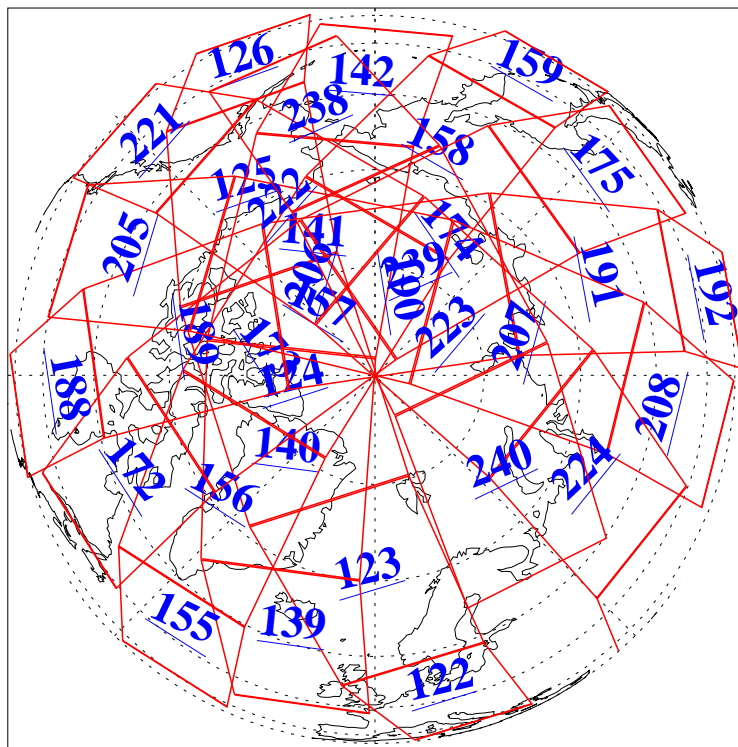

L1B Availability  
AMSU Granules: 240  
HSB Granules: 0  
AIRS Granules: 240

17 Oct 2009  
DoY 290  
Aqua Day 2723  
Granules: 1 to 120

Granules: 121 to 240

Legend: AMSU Available, HSB Available, AIRS Available

L1B Availability  
AMSU Granules: 240  
HSB Granules: 0  
AIRS Granules: 240

17 Oct 2009  
DoY 290  
Aqua Day 2723

Ascending Granules

Descending Granules

Legend: AMSU Available, HSB Available, AIRS Available

L1B Availability  
 AMSU Granules: 240  
 HSB Granules: 0  
 AIRS Granules: 240

17 Oct 2009  
 DoY 290  
 Aqua Day 2723

Northern Hemisphere Granules

Southern Hemisphere Granules

Legend: AMSU Available, HSB Available, AIRS Available