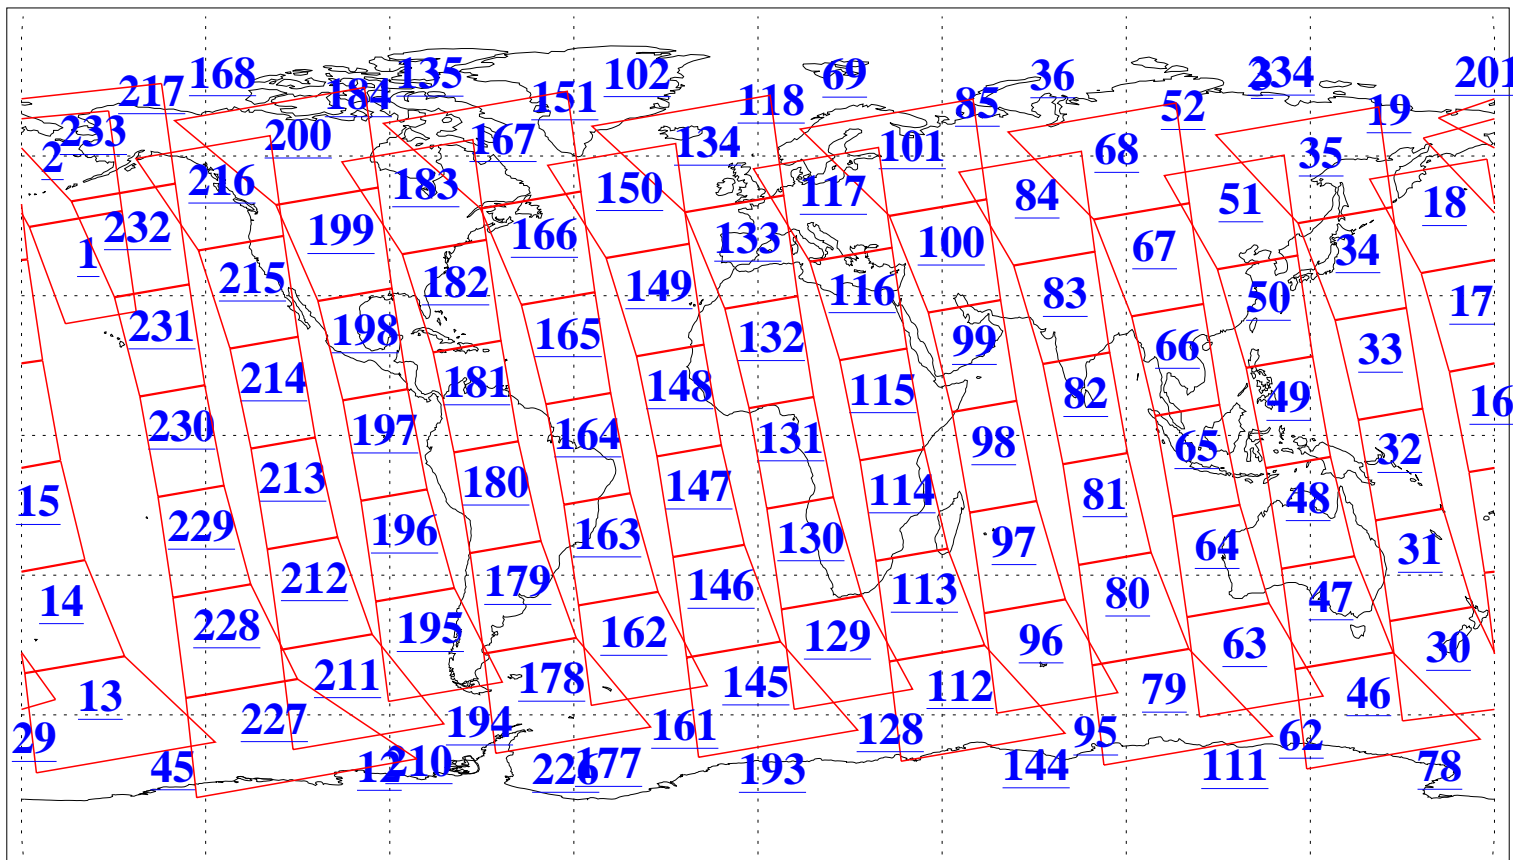

L1B Availability
AMSU Granules: 240
HSB Granules: 0
AIRS Granules: 240

14 Oct 2009
DoY 287
Aqua Day 2720
Granules: 1 to 120

Granules: 121 to 240

Legend: AMSU Available, HSB Available, AIRS Available

L1B Availability
AMSU Granules: 240
HSB Granules: 0
AIRS Granules: 240

14 Oct 2009
DoY 287
Aqua Day 2720
Ascending Granules

Descending Granules

Legend: AMSU Available, HSB Available, AIRS Available

L1B Availability
 AMSU Granules: 240
 HSB Granules: 0
 AIRS Granules: 240

14 Oct 2009
 DoY 287
 Aqua Day 2720

Northern Hemisphere Granules

Southern Hemisphere Granules

Legend: AMSU Available, HSB Available, AIRS Available