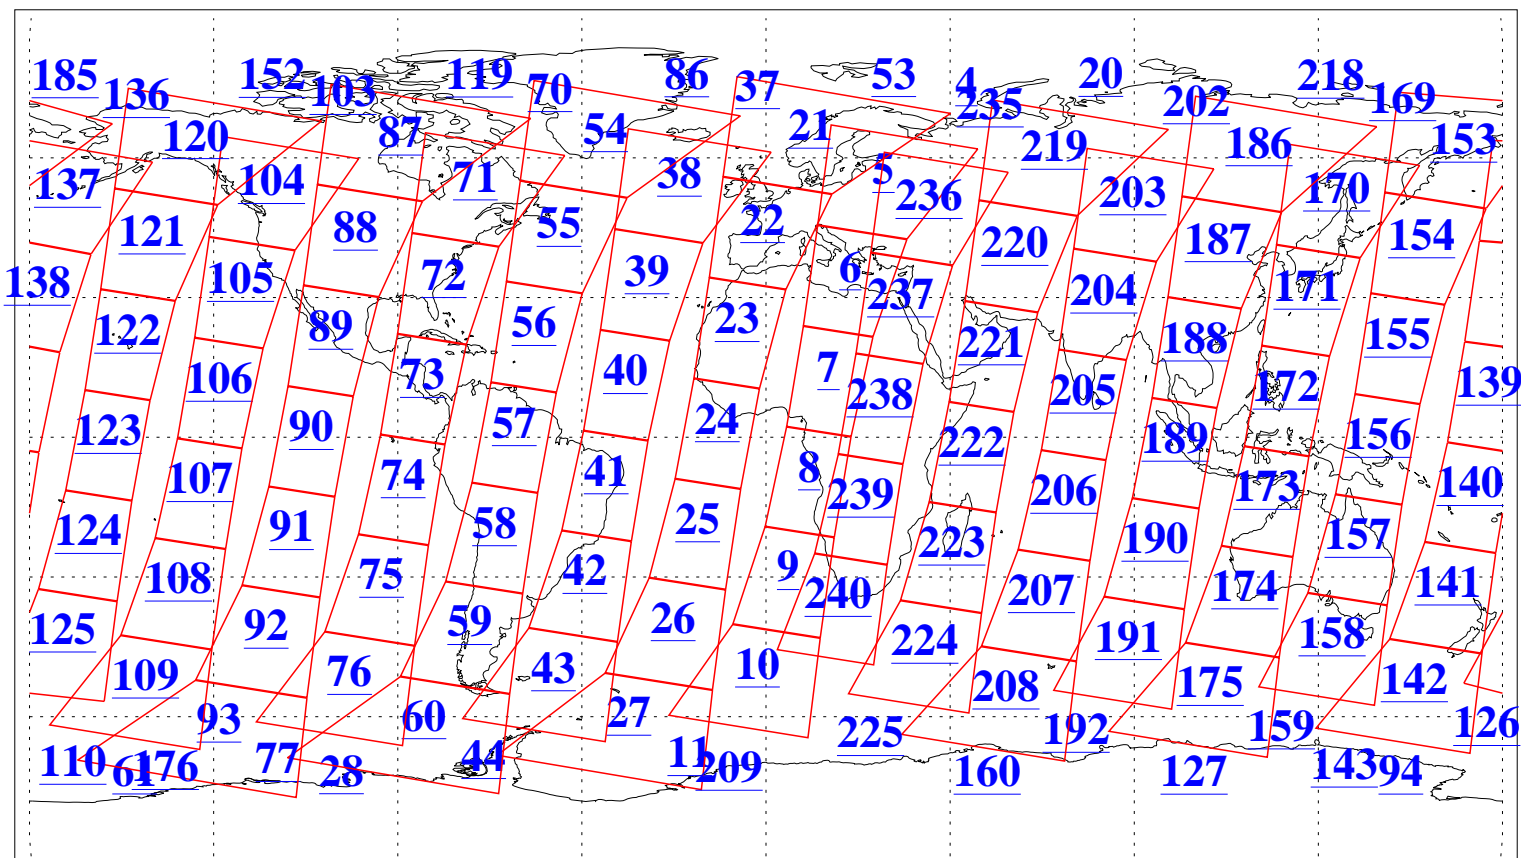

L1B Availability
AMSU Granules: 240
HSB Granules: 0
AIRS Granules: 240

14 Oct 2009
DoY 287
Aqua Day 2720
Granules: 1 to 120

Granules: 121 to 240

Legend: AMSU Available, HSB Available, AIRS Available

L1B Availability
AMSU Granules: 240
HSB Granules: 0
AIRS Granules: 240

14 Oct 2009
DoY 287
Aqua Day 2720
Ascending Granules

Descending Granules

Legend: AMSU Available, HSB Available, AIRS Available

L1B Availability
 AMSU Granules: 240
 HSB Granules: 0
 AIRS Granules: 240

14 Oct 2009
 DoY 287
 Aqua Day 2720

Northern Hemisphere Granules

Southern Hemisphere Granules

Legend: AMSU Available, HSB Available, AIRS Available