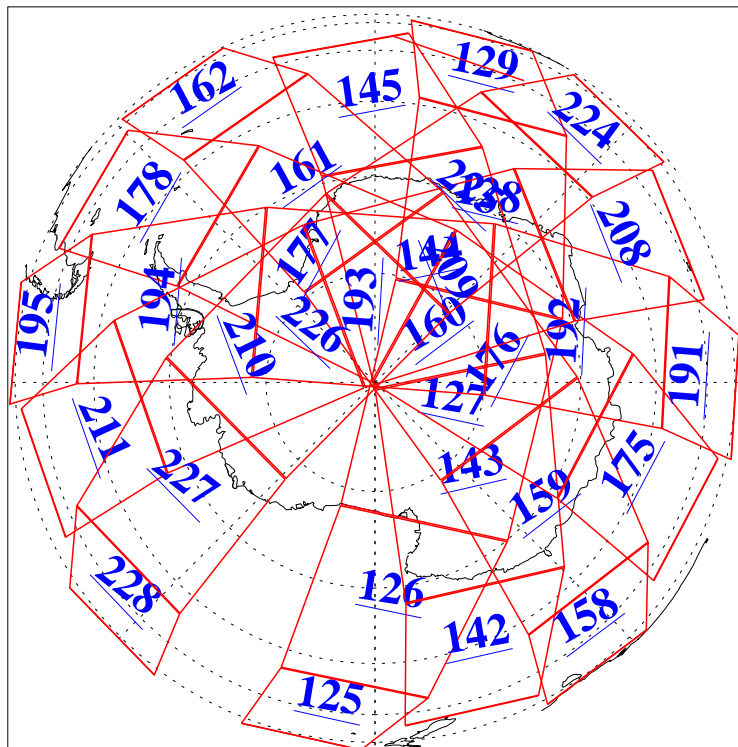

L1B Availability
AMSU Granules: 240
HSB Granules: 0
AIRS Granules: 240

14 Oct 2009
DoY 287
Aqua Day 2720
Granules: 1 to 120

Granules: 121 to 240

Legend: AMSU Available, HSB Available, AIRS Available

L1B Availability
AMSU Granules: 240
HSB Granules: 0
AIRS Granules: 240

14 Oct 2009
DoY 287
Aqua Day 2720
Ascending Granules

Descending Granules

Legend: AMSU Available, HSB Available, AIRS Available

L1B Availability
 AMSU Granules: 240
 HSB Granules: 0
 AIRS Granules: 240

14 Oct 2009
 DoY 287
 Aqua Day 2720

Northern Hemisphere Granules

Southern Hemisphere Granules

Legend: AMSU Available, HSB Available, AIRS Available