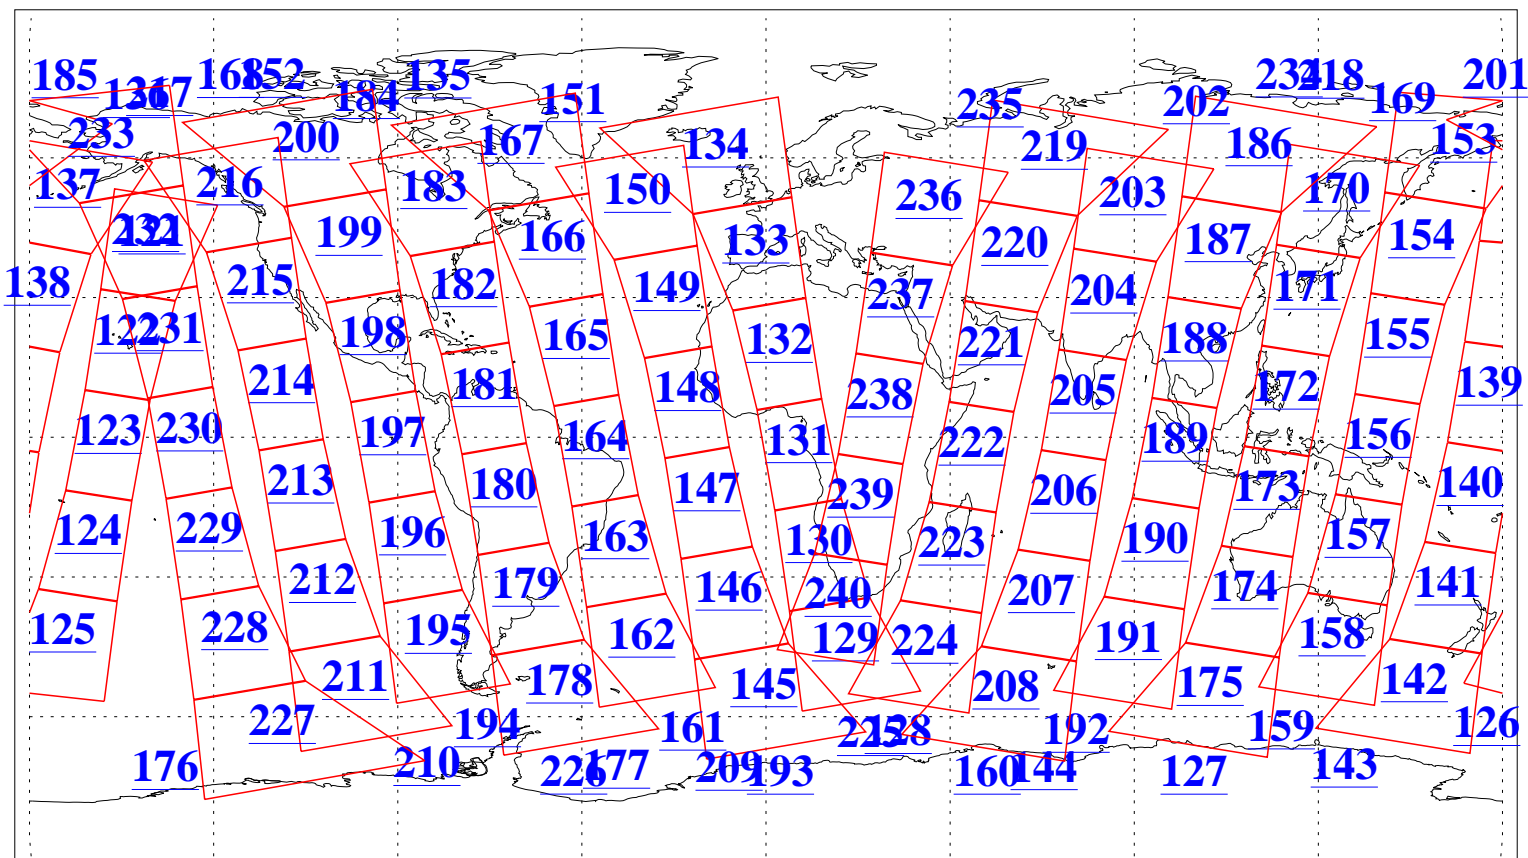

L1B Availability
AMSU Granules: 240
HSB Granules: 0
AIRS Granules: 240

14 Oct 2009
DoY 287
Aqua Day 2720
Granules: 1 to 120

Granules: 121 to 240

Legend: AMSU Available, HSB Available, AIRS Available

L1B Availability
AMSU Granules: 240
HSB Granules: 0
AIRS Granules: 240

14 Oct 2009
DoY 287
Aqua Day 2720
Ascending Granules

Descending Granules

Legend: AMSU Available, HSB Available, AIRS Available

L1B Availability
 AMSU Granules: 240
 HSB Granules: 0
 AIRS Granules: 240

14 Oct 2009
 DoY 287
 Aqua Day 2720

Northern Hemisphere Granules

Southern Hemisphere Granules

Legend: AMSU Available, HSB Available, AIRS Available