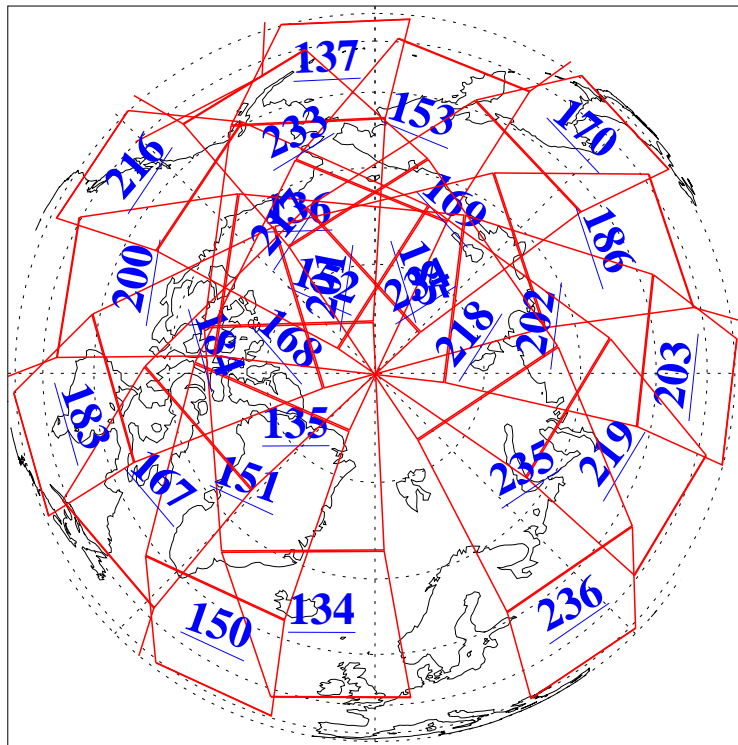

L1B Availability
AMSU Granules: 240
HSB Granules: 0
AIRS Granules: 240

14 Oct 2009
DoY 287
Aqua Day 2720
Granules: 1 to 120

Granules: 121 to 240

Legend: AMSU Available, HSB Available, AIRS Available

L1B Availability
AMSU Granules: 240
HSB Granules: 0
AIRS Granules: 240

14 Oct 2009
DoY 287
Aqua Day 2720
Ascending Granules

Descending Granules

Legend: AMSU Available, HSB Available, AIRS Available

L1B Availability
 AMSU Granules: 240
 HSB Granules: 0
 AIRS Granules: 240

14 Oct 2009
 DoY 287
 Aqua Day 2720

Northern Hemisphere Granules

Southern Hemisphere Granules

Legend: AMSU Available, HSB Available, AIRS Available