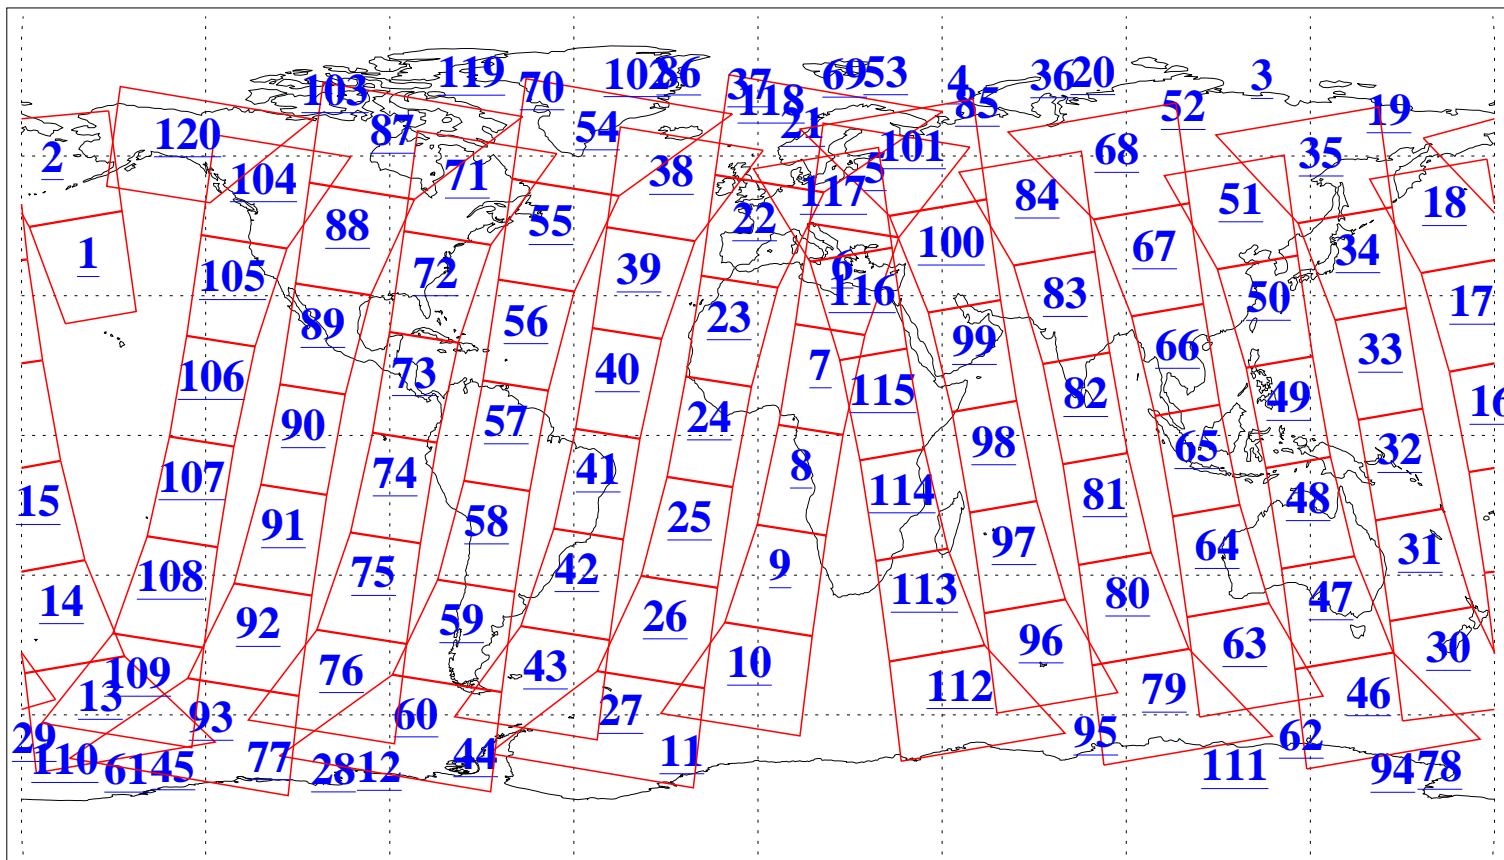

L1B Availability
AMSU Granules: 240
HSB Granules: 0
AIRS Granules: 240

14 Oct 2009
DoY 287
Aqua Day 2720
Granules: 1 to 120

Granules: 121 to 240

Legend: AMSU Available, HSB Available, AIRS Available

L1B Availability
AMSU Granules: 240
HSB Granules: 0
AIRS Granules: 240

14 Oct 2009
DoY 287
Aqua Day 2720
Ascending Granules

Descending Granules

Legend: AMSU Available, HSB Available, AIRS Available

L1B Availability
 AMSU Granules: 240
 HSB Granules: 0
 AIRS Granules: 240

14 Oct 2009
 DoY 287
 Aqua Day 2720

Northern Hemisphere Granules

Southern Hemisphere Granules

Legend: AMSU Available, HSB Available, AIRS Available