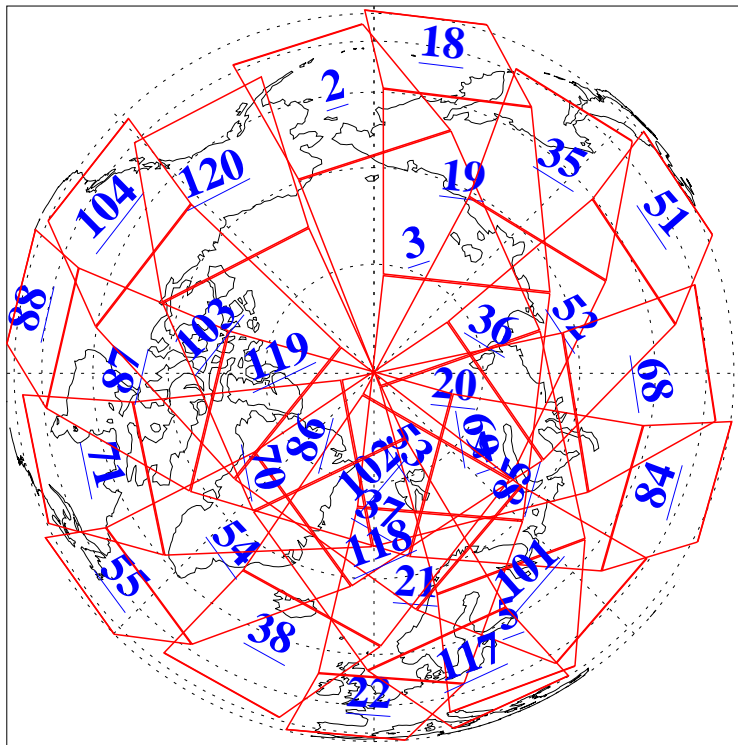

L1B Availability
AMSU Granules: 240
HSB Granules: 0
AIRS Granules: 240

14 Oct 2009
DoY 287
Aqua Day 2720
Granules: 1 to 120

Granules: 121 to 240

Legend: AMSU Available, HSB Available, AIRS Available

L1B Availability
AMSU Granules: 240
HSB Granules: 0
AIRS Granules: 240

14 Oct 2009
DoY 287
Aqua Day 2720
Ascending Granules

Descending Granules

Legend: AMSU Available, HSB Available, AIRS Available

L1B Availability
 AMSU Granules: 240
 HSB Granules: 0
 AIRS Granules: 240

14 Oct 2009
 DoY 287
 Aqua Day 2720

Northern Hemisphere Granules

Southern Hemisphere Granules

Legend: AMSU Available, HSB Available, AIRS Available