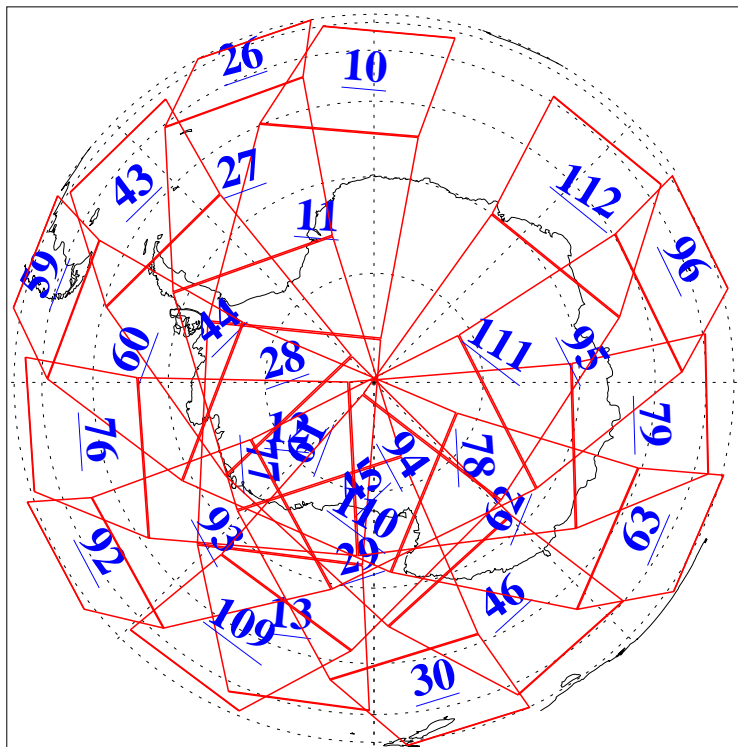

L1B Availability
AMSU Granules: 240
HSB Granules: 0
AIRS Granules: 240

14 Oct 2009
DoY 287
Aqua Day 2720
Granules: 1 to 120

Granules: 121 to 240

Legend: AMSU Available, HSB Available, AIRS Available

L1B Availability
AMSU Granules: 240
HSB Granules: 0
AIRS Granules: 240

14 Oct 2009
DoY 287
Aqua Day 2720
Ascending Granules

Descending Granules

Legend: AMSU Available, HSB Available, AIRS Available

L1B Availability
 AMSU Granules: 240
 HSB Granules: 0
 AIRS Granules: 240

14 Oct 2009
 DoY 287
 Aqua Day 2720

Northern Hemisphere Granules

Southern Hemisphere Granules

Legend: AMSU Available, HSB Available, AIRS Available