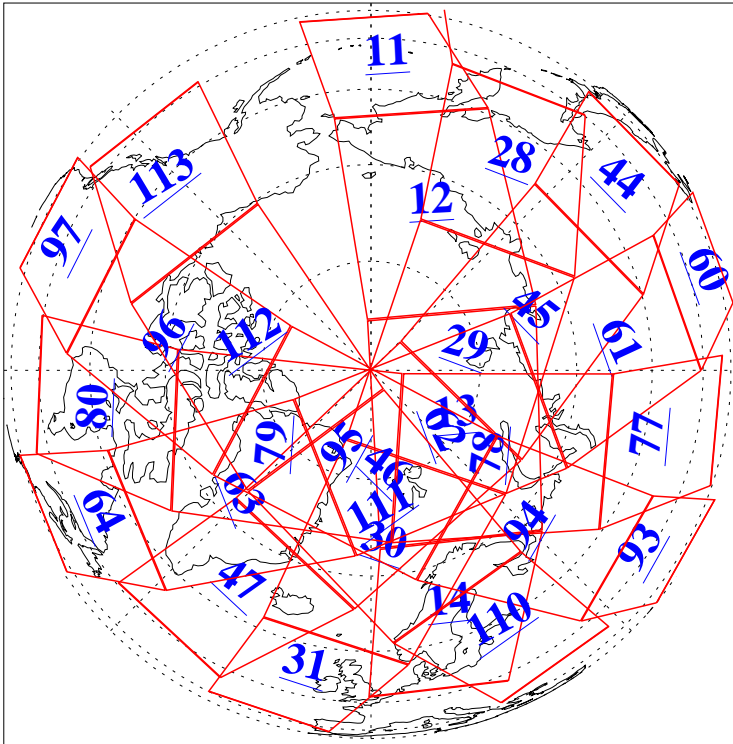

L1B Availability
AMSU Granules: 240
HSB Granules: 0
AIRS Granules: 240

13 Oct 2009
DoY 286
Aqua Day 2719
Granules: 1 to 120

Granules: 121 to 240

Legend: AMSU Available, HSB Available, AIRS Available

L1B Availability
AMSU Granules: 240
HSB Granules: 0
AIRS Granules: 240

13 Oct 2009
DoY 286
Aqua Day 2719

Ascending Granules

Descending Granules

Legend: AMSU Available, *HSB Available*, **AIRS Available**

L1B Availability
AMSU Granules: 240
HSB Granules: 0
AIRS Granules: 240

13 Oct 2009
DoY 286
Aqua Day 2719

Northern Hemisphere Granules

Southern Hemisphere Granules

Legend: AMSU Available, HSB Available, AIRS Available