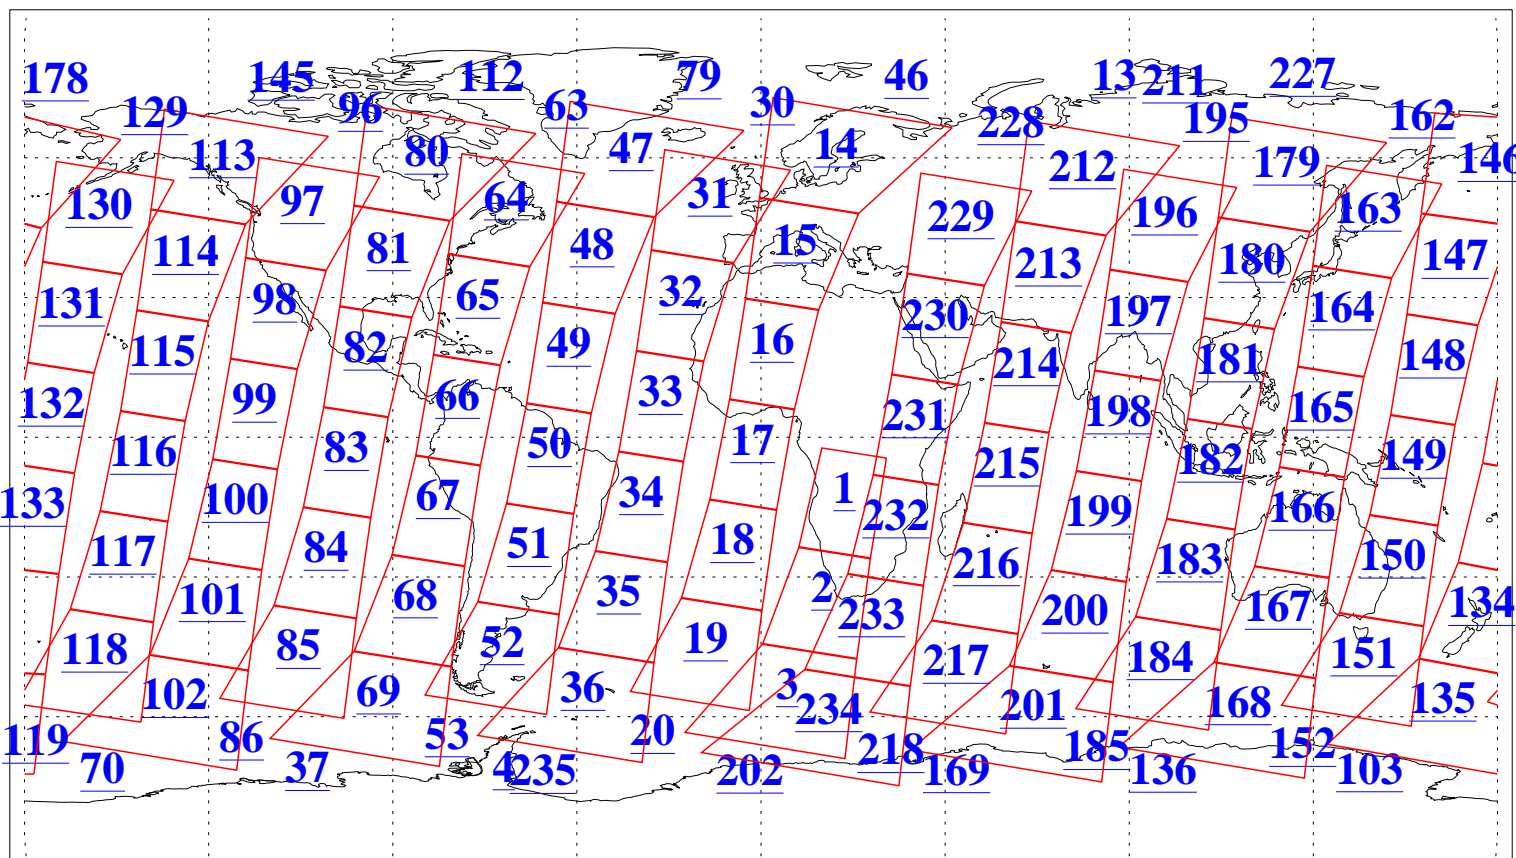

L1B Availability
AMSU Granules: 240
HSB Granules: 0
AIRS Granules: 240

13 Oct 2009
DoY 286
Aqua Day 2719
Granules: 1 to 120

Granules: 121 to 240

Legend: AMSU Available, HSB Available, AIRS Available

L1B Availability
AMSU Granules: 240
HSB Granules: 0
AIRS Granules: 240

13 Oct 2009
DoY 286
Aqua Day 2719

Ascending Granules

Descending Granules

Legend: AMSU Available, *HSB Available*, **AIRS Available**

L1B Availability
AMSU Granules: 240
HSB Granules: 0
AIRS Granules: 240

13 Oct 2009
DoY 286
Aqua Day 2719

Northern Hemisphere Granules

Southern Hemisphere Granules

Legend: AMSU Available, HSB Available, AIRS Available