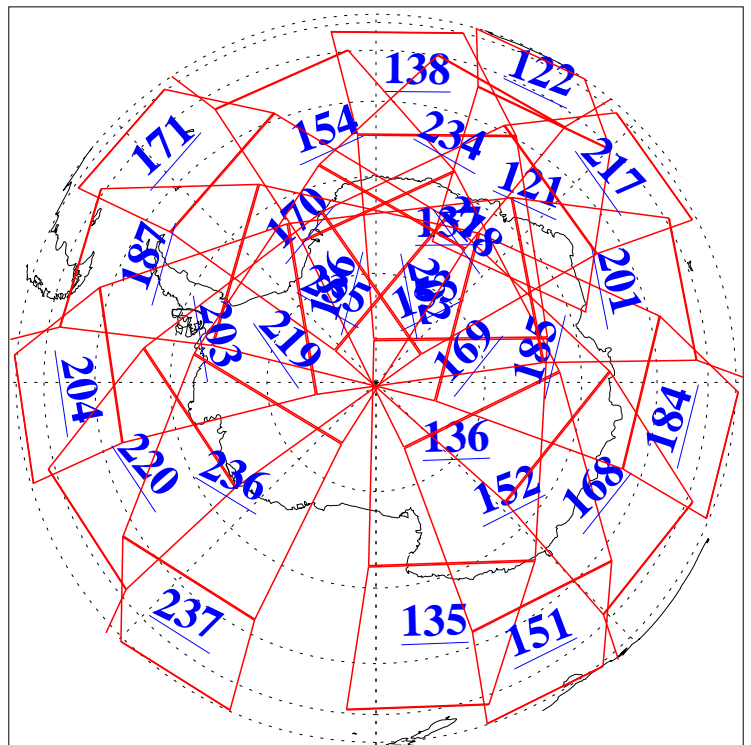

L1B Availability
AMSU Granules: 240
HSB Granules: 0
AIRS Granules: 240

13 Oct 2009
DoY 286
Aqua Day 2719
Granules: 1 to 120

Granules: 121 to 240

Legend: AMSU Available, HSB Available, AIRS Available

L1B Availability
AMSU Granules: 240
HSB Granules: 0
AIRS Granules: 240

13 Oct 2009
DoY 286
Aqua Day 2719

Ascending Granules

Descending Granules

Legend: AMSU Available, *HSB Available*, **AIRS Available**

L1B Availability
AMSU Granules: 240
HSB Granules: 0
AIRS Granules: 240

13 Oct 2009
DoY 286
Aqua Day 2719

Northern Hemisphere Granules

Southern Hemisphere Granules

Legend: AMSU Available, HSB Available, AIRS Available