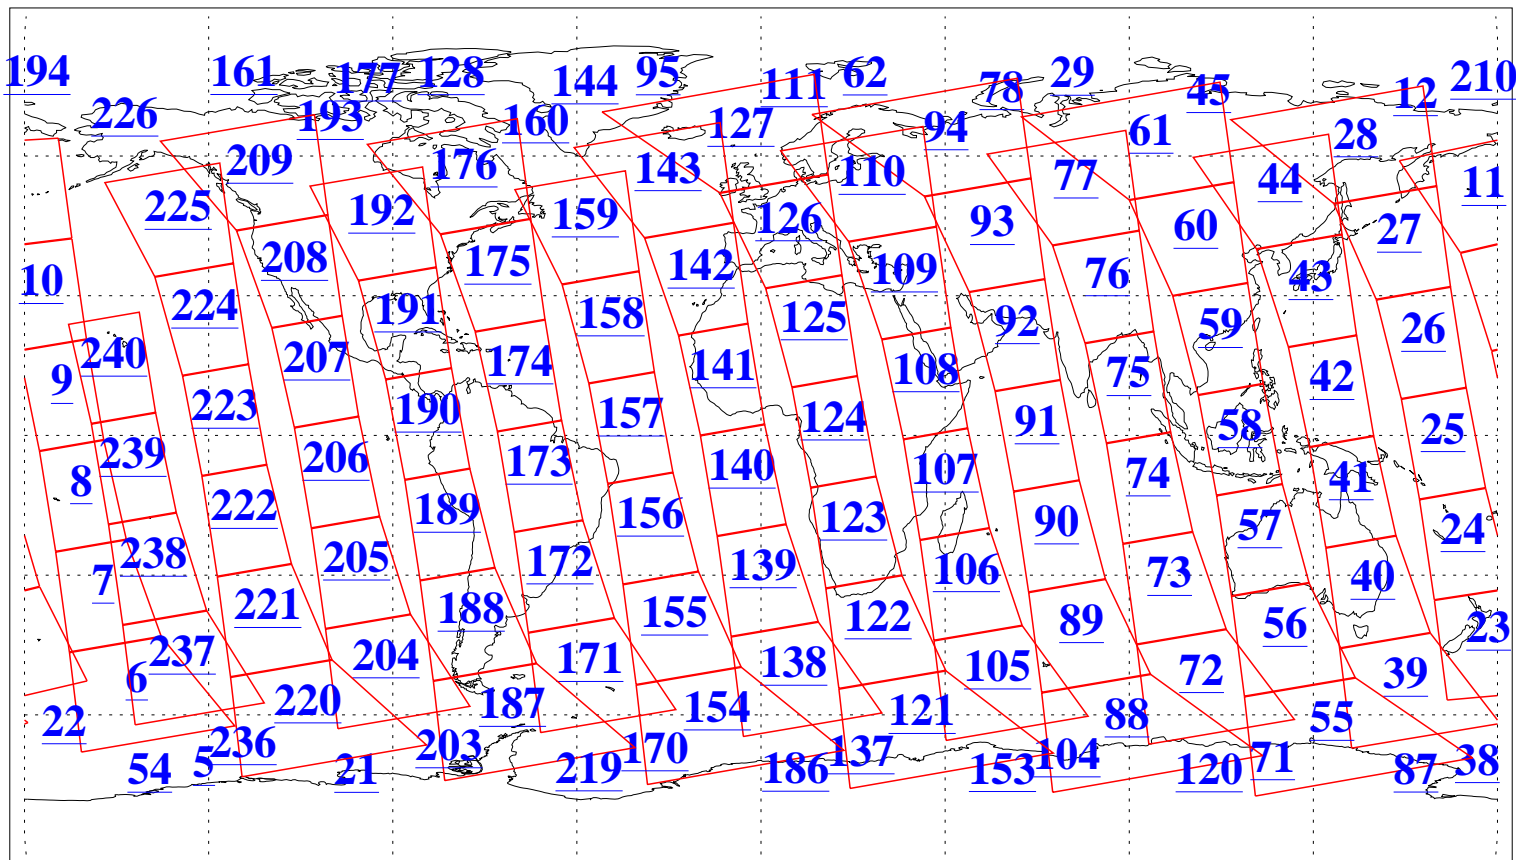

L1B Availability
AMSU Granules: 240
HSB Granules: 0
AIRS Granules: 240

13 Oct 2009
DoY 286
Aqua Day 2719
Granules: 1 to 120

Granules: 121 to 240

Legend: AMSU Available, HSB Available, AIRS Available

L1B Availability
AMSU Granules: 240
HSB Granules: 0
AIRS Granules: 240

13 Oct 2009
DoY 286
Aqua Day 2719

Ascending Granules

Descending Granules

Legend: AMSU Available, *HSB Available*, **AIRS Available**

L1B Availability
AMSU Granules: 240
HSB Granules: 0
AIRS Granules: 240

13 Oct 2009
DoY 286
Aqua Day 2719

Northern Hemisphere Granules

Southern Hemisphere Granules

Legend: AMSU Available, HSB Available, AIRS Available