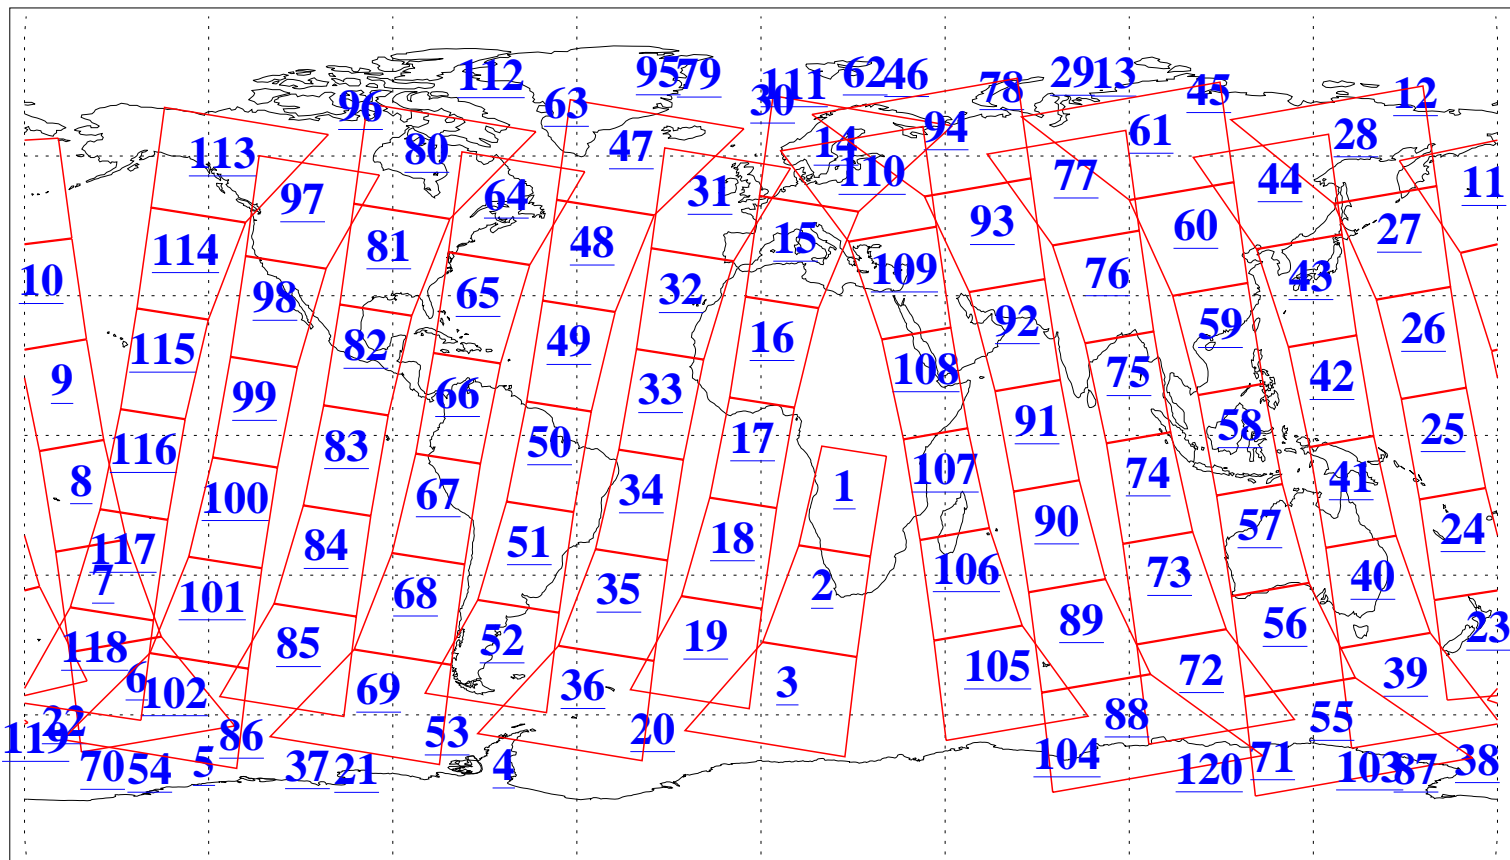

L1B Availability
AMSU Granules: 240
HSB Granules: 0
AIRS Granules: 240

13 Oct 2009
DoY 286
Aqua Day 2719
Granules: 1 to 120

Granules: 121 to 240

Legend: AMSU Available, HSB Available, AIRS Available

L1B Availability
AMSU Granules: 240
HSB Granules: 0
AIRS Granules: 240

13 Oct 2009
DoY 286
Aqua Day 2719

Ascending Granules

Descending Granules

Legend: AMSU Available, *HSB Available*, **AIRS Available**

L1B Availability
AMSU Granules: 240
HSB Granules: 0
AIRS Granules: 240

13 Oct 2009
DoY 286
Aqua Day 2719

Northern Hemisphere Granules

Southern Hemisphere Granules

Legend: AMSU Available, HSB Available, AIRS Available