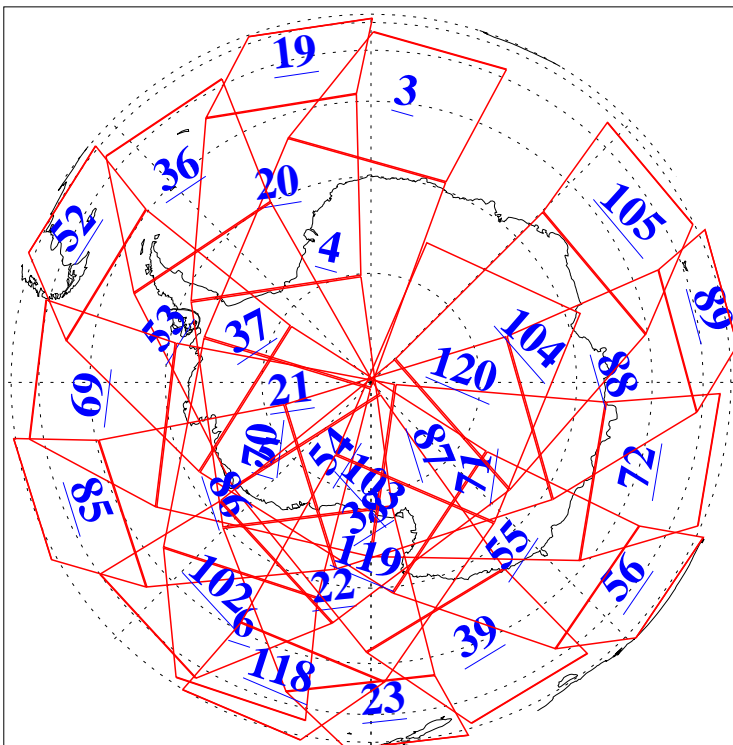

L1B Availability
AMSU Granules: 240
HSB Granules: 0
AIRS Granules: 240

13 Oct 2009
DoY 286
Aqua Day 2719
Granules: 1 to 120

Granules: 121 to 240

Legend: AMSU Available, HSB Available, AIRS Available

L1B Availability
AMSU Granules: 240
HSB Granules: 0
AIRS Granules: 240

13 Oct 2009
DoY 286
Aqua Day 2719

Ascending Granules

Descending Granules

Legend: AMSU Available, *HSB Available*, **AIRS Available**

L1B Availability
AMSU Granules: 240
HSB Granules: 0
AIRS Granules: 240

13 Oct 2009
DoY 286
Aqua Day 2719

Northern Hemisphere Granules

Southern Hemisphere Granules

Legend: AMSU Available, HSB Available, AIRS Available