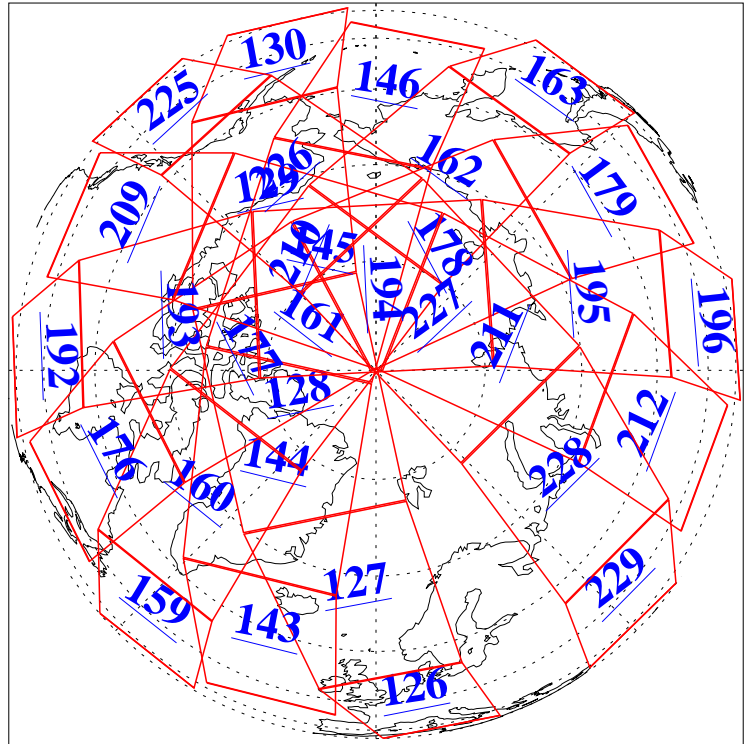

L1B Availability
AMSU Granules: 240
HSB Granules: 0
AIRS Granules: 240

13 Oct 2009
DoY 286
Aqua Day 2719
Granules: 1 to 120

Granules: 121 to 240

Legend: AMSU Available, HSB Available, AIRS Available

L1B Availability
AMSU Granules: 240
HSB Granules: 0
AIRS Granules: 240

13 Oct 2009
DoY 286
Aqua Day 2719

Ascending Granules

Descending Granules

Legend: AMSU Available, *HSB Available*, **AIRS Available**

L1B Availability
AMSU Granules: 240
HSB Granules: 0
AIRS Granules: 240

13 Oct 2009
DoY 286
Aqua Day 2719

Northern Hemisphere Granules

Southern Hemisphere Granules

Legend: AMSU Available, HSB Available, AIRS Available