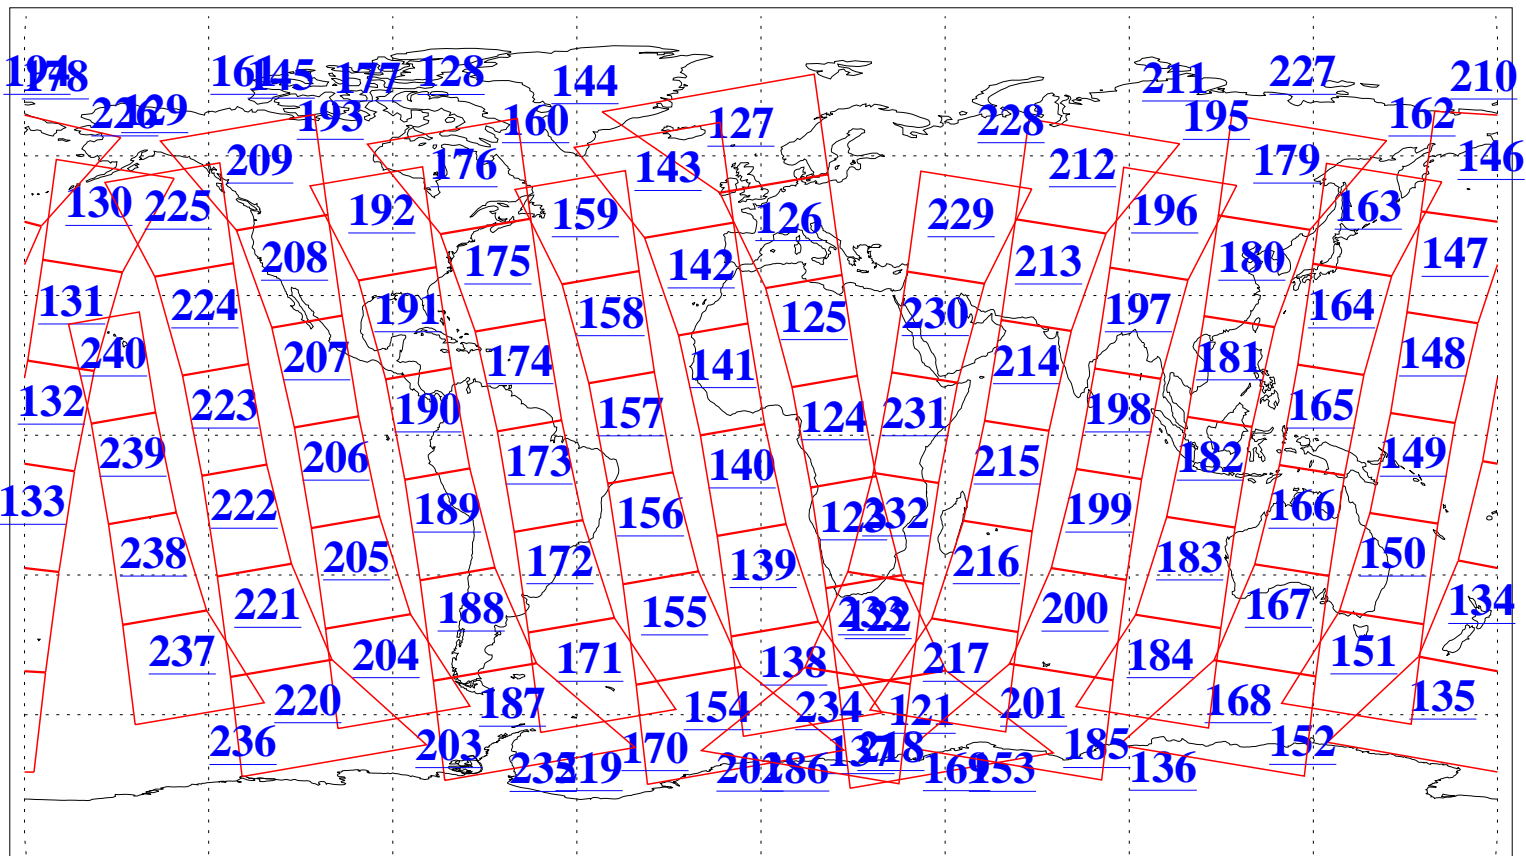

L1B Availability
AMSU Granules: 240
HSB Granules: 0
AIRS Granules: 240

13 Oct 2009
DoY 286
Aqua Day 2719
Granules: 1 to 120

Granules: 121 to 240

Legend: AMSU Available, HSB Available, AIRS Available

L1B Availability
AMSU Granules: 240
HSB Granules: 0
AIRS Granules: 240

13 Oct 2009
DoY 286
Aqua Day 2719

Ascending Granules

Descending Granules

Legend: AMSU Available, *HSB Available*, **AIRS Available**

L1B Availability
AMSU Granules: 240
HSB Granules: 0
AIRS Granules: 240

13 Oct 2009
DoY 286
Aqua Day 2719

Northern Hemisphere Granules

Southern Hemisphere Granules

Legend: AMSU Available, HSB Available, AIRS Available