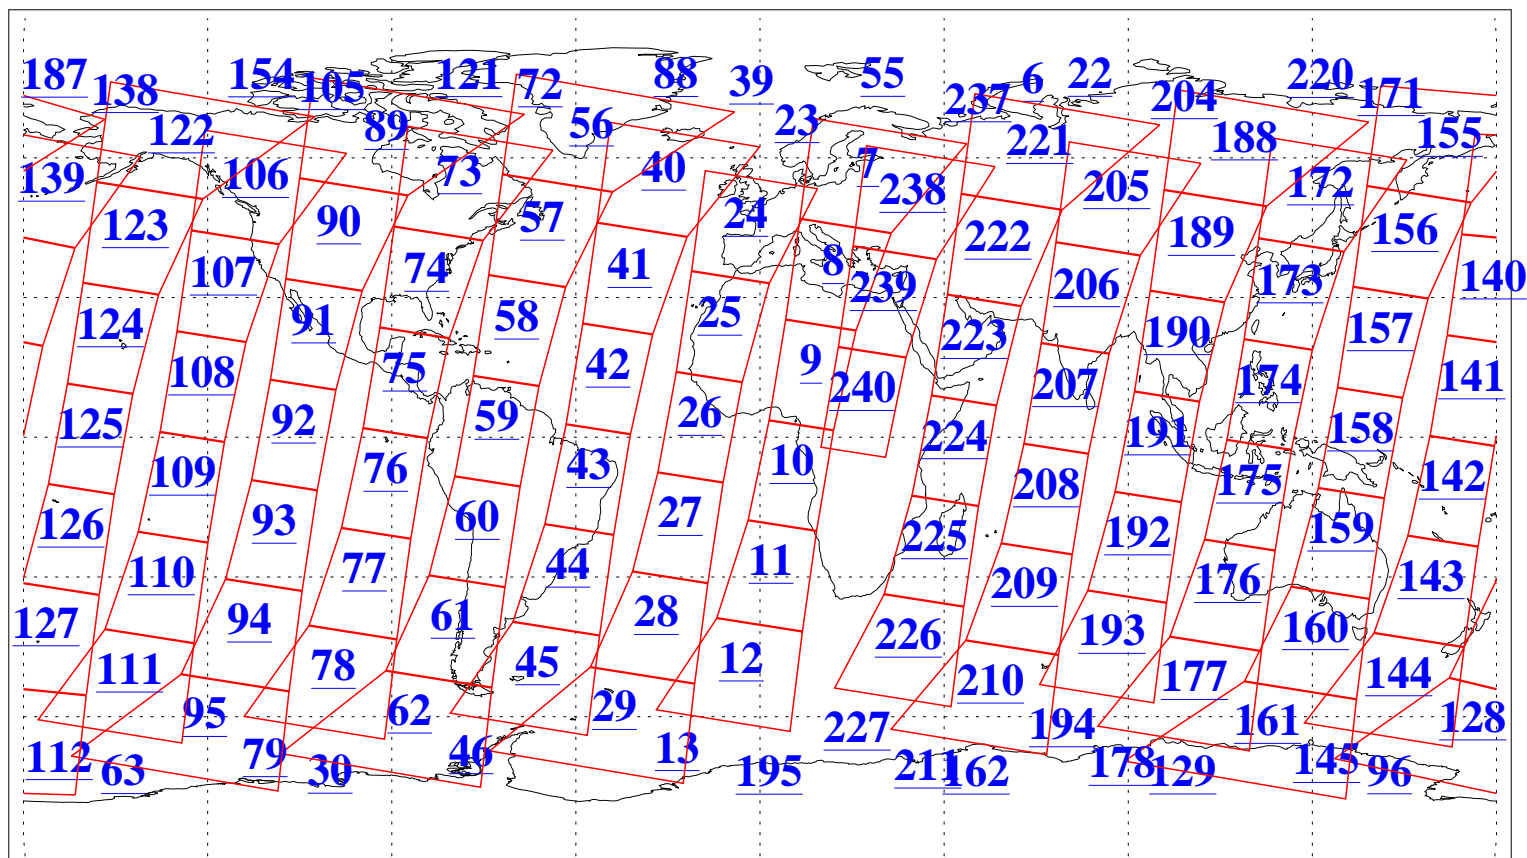

L1B Availability  
AMSU Granules: 240  
HSB Granules: 0  
AIRS Granules: 240

12 Oct 2009  
DoY 285  
Aqua Day 2718  
Granules: 1 to 120

Granules: 121 to 240

Legend: AMSU Available, HSB Available, AIRS Available

L1B Availability  
AMSU Granules: 240  
HSB Granules: 0  
AIRS Granules: 240

12 Oct 2009  
DoY 285  
Aqua Day 2718  
Ascending Granules

Descending Granules

Legend: AMSU Available, HSB Available, AIRS Available

L1B Availability  
 AMSU Granules: 240  
 HSB Granules: 0  
 AIRS Granules: 240

12 Oct 2009  
 DoY 285  
 Aqua Day 2718

Northern Hemisphere Granules

Southern Hemisphere Granules

Legend: AMSU Available, HSB Available, AIRS Available