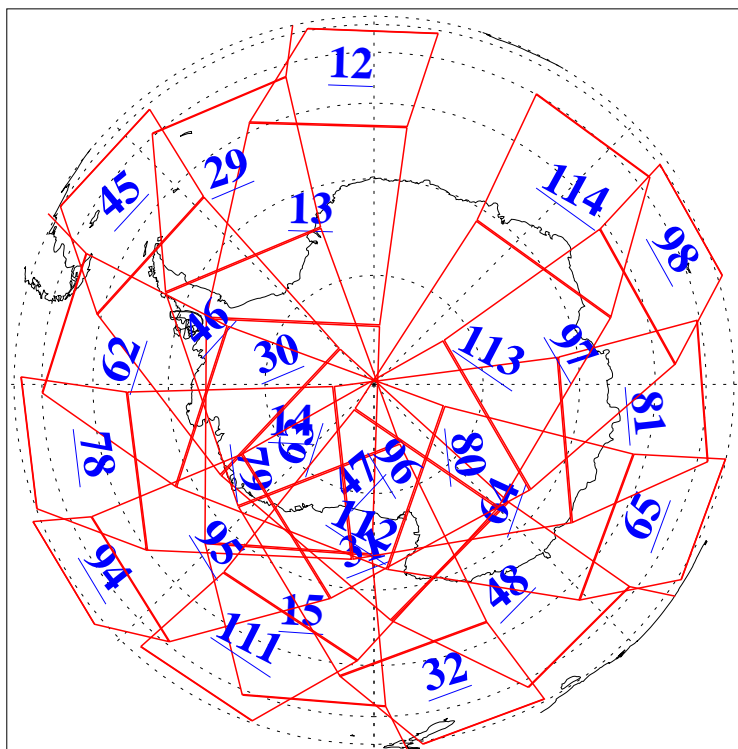

L1B Availability  
AMSU Granules: 240  
HSB Granules: 0  
AIRS Granules: 240

12 Oct 2009  
DoY 285  
Aqua Day 2718  
Granules: 1 to 120

Granules: 121 to 240

Legend: AMSU Available, HSB Available, AIRS Available

L1B Availability  
AMSU Granules: 240  
HSB Granules: 0  
AIRS Granules: 240

12 Oct 2009  
DoY 285  
Aqua Day 2718  
Ascending Granules

Descending Granules

Legend: AMSU Available, HSB Available, AIRS Available

L1B Availability  
 AMSU Granules: 240  
 HSB Granules: 0  
 AIRS Granules: 240

12 Oct 2009  
 DoY 285  
 Aqua Day 2718

Northern Hemisphere Granules

Southern Hemisphere Granules

Legend: AMSU Available, HSB Available, AIRS Available