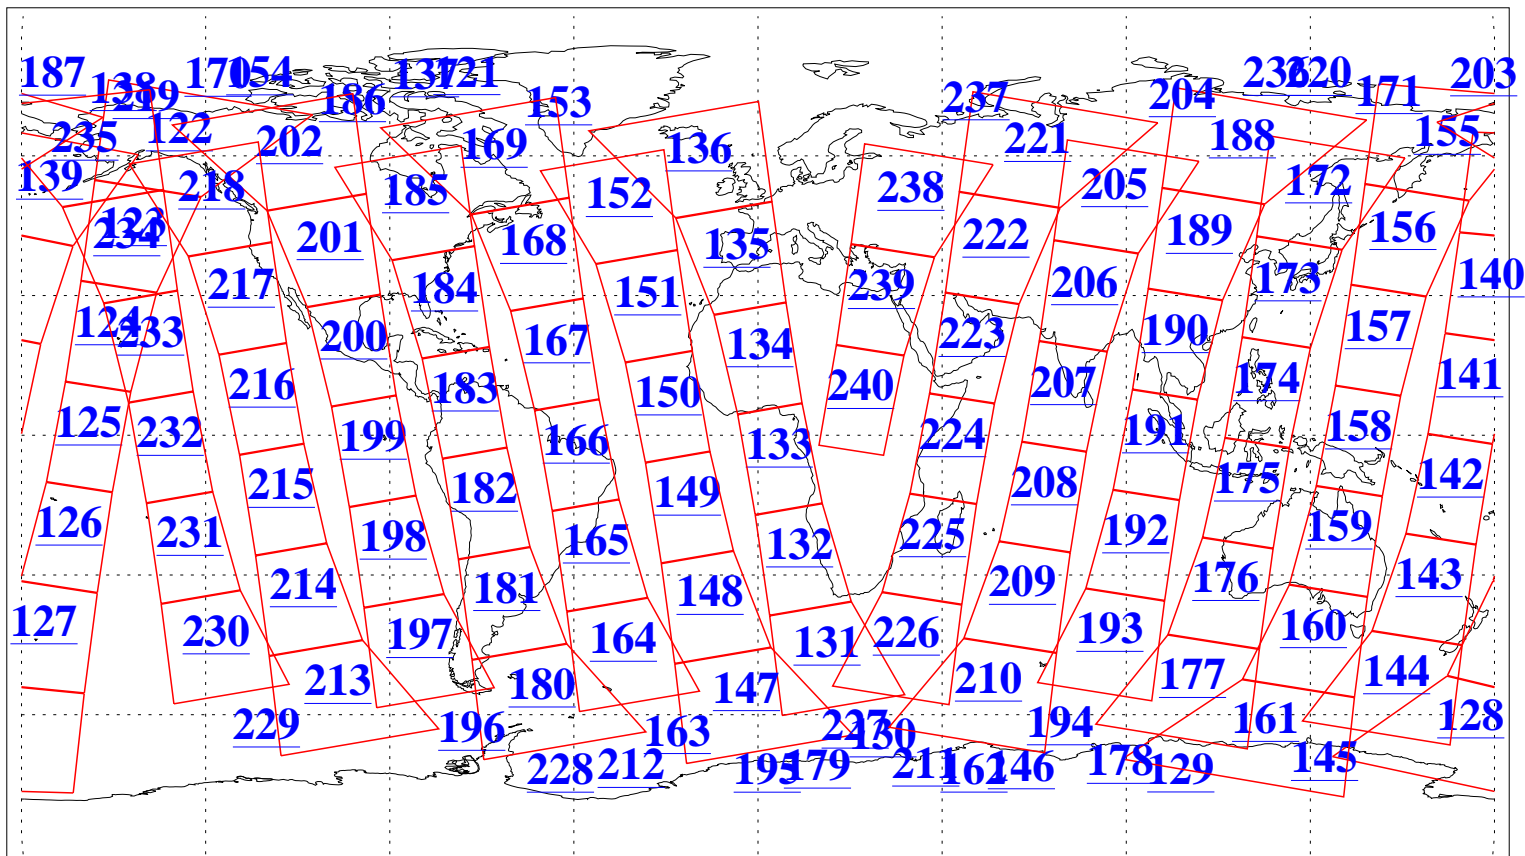

L1B Availability  
AMSU Granules: 240  
HSB Granules: 0  
AIRS Granules: 240

12 Oct 2009  
DoY 285  
Aqua Day 2718  
Granules: 1 to 120

Granules: 121 to 240

Legend: AMSU Available, HSB Available, AIRS Available

L1B Availability  
AMSU Granules: 240  
HSB Granules: 0  
AIRS Granules: 240

12 Oct 2009  
DoY 285  
Aqua Day 2718  
Ascending Granules

Descending Granules

Legend: AMSU Available, HSB Available, AIRS Available

L1B Availability  
 AMSU Granules: 240  
 HSB Granules: 0  
 AIRS Granules: 240

12 Oct 2009  
 DoY 285  
 Aqua Day 2718

Northern Hemisphere Granules

Southern Hemisphere Granules

Legend: AMSU Available, HSB Available, AIRS Available