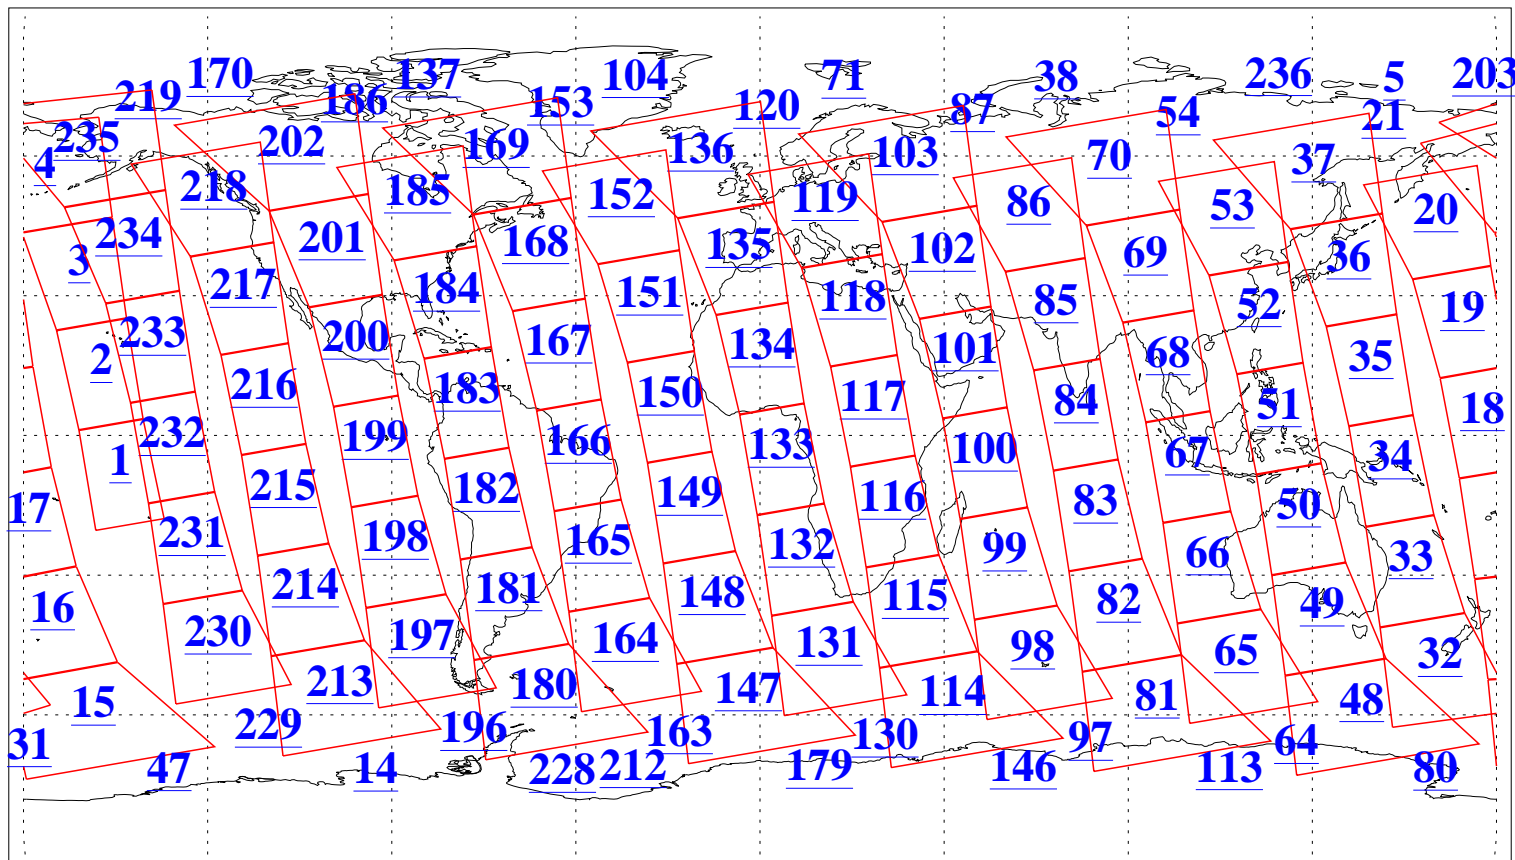

L1B Availability  
AMSU Granules: 240  
HSB Granules: 0  
AIRS Granules: 240

12 Oct 2009  
DoY 285  
Aqua Day 2718  
Granules: 1 to 120

Granules: 121 to 240

Legend: AMSU Available, HSB Available, AIRS Available

L1B Availability  
AMSU Granules: 240  
HSB Granules: 0  
AIRS Granules: 240

12 Oct 2009  
DoY 285  
Aqua Day 2718  
Ascending Granules

Descending Granules

Legend: AMSU Available, HSB Available, AIRS Available

L1B Availability  
 AMSU Granules: 240  
 HSB Granules: 0  
 AIRS Granules: 240

12 Oct 2009  
 DoY 285  
 Aqua Day 2718

Northern Hemisphere Granules

Southern Hemisphere Granules

Legend: AMSU Available, HSB Available, AIRS Available