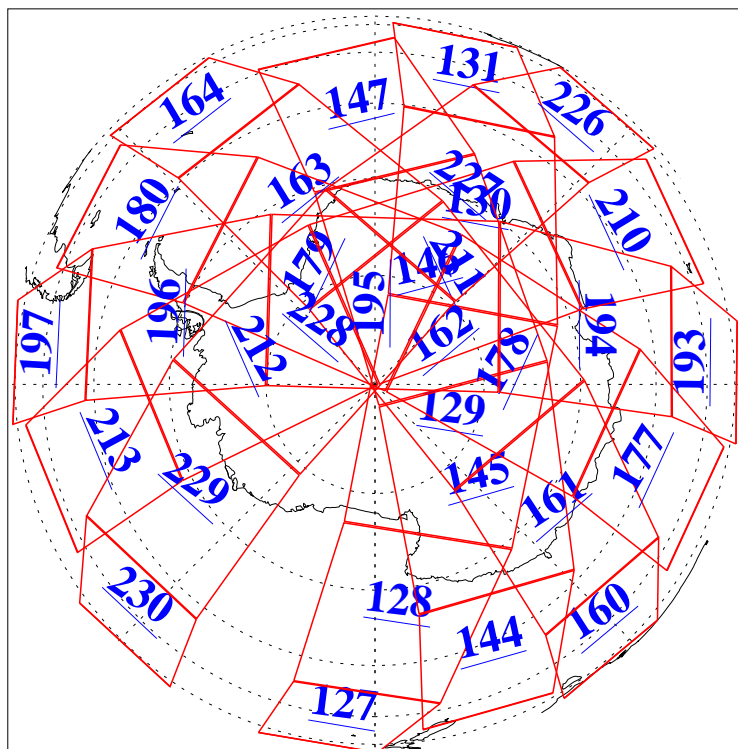

L1B Availability  
AMSU Granules: 240  
HSB Granules: 0  
AIRS Granules: 240

12 Oct 2009  
DoY 285  
Aqua Day 2718  
Granules: 1 to 120

Granules: 121 to 240

Legend: AMSU Available, HSB Available, AIRS Available

L1B Availability  
AMSU Granules: 240  
HSB Granules: 0  
AIRS Granules: 240

12 Oct 2009  
DoY 285  
Aqua Day 2718  
Ascending Granules

Descending Granules

Legend: AMSU Available, HSB Available, AIRS Available

L1B Availability  
 AMSU Granules: 240  
 HSB Granules: 0  
 AIRS Granules: 240

12 Oct 2009  
 DoY 285  
 Aqua Day 2718

Northern Hemisphere Granules

Southern Hemisphere Granules

Legend: AMSU Available, HSB Available, AIRS Available