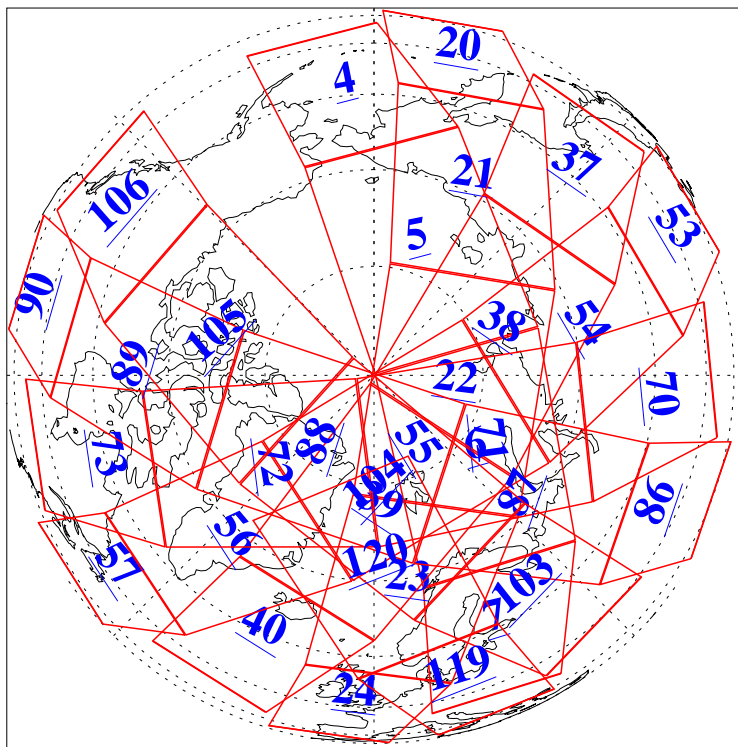

L1B Availability  
AMSU Granules: 240  
HSB Granules: 0  
AIRS Granules: 240

12 Oct 2009  
DoY 285  
Aqua Day 2718  
Granules: 1 to 120

Granules: 121 to 240

Legend: AMSU Available, HSB Available, AIRS Available

L1B Availability  
AMSU Granules: 240  
HSB Granules: 0  
AIRS Granules: 240

12 Oct 2009  
DoY 285  
Aqua Day 2718  
Ascending Granules

Descending Granules

Legend: AMSU Available, HSB Available, AIRS Available

L1B Availability  
 AMSU Granules: 240  
 HSB Granules: 0  
 AIRS Granules: 240

12 Oct 2009  
 DoY 285  
 Aqua Day 2718

Northern Hemisphere Granules

Southern Hemisphere Granules

Legend: AMSU Available, HSB Available, AIRS Available