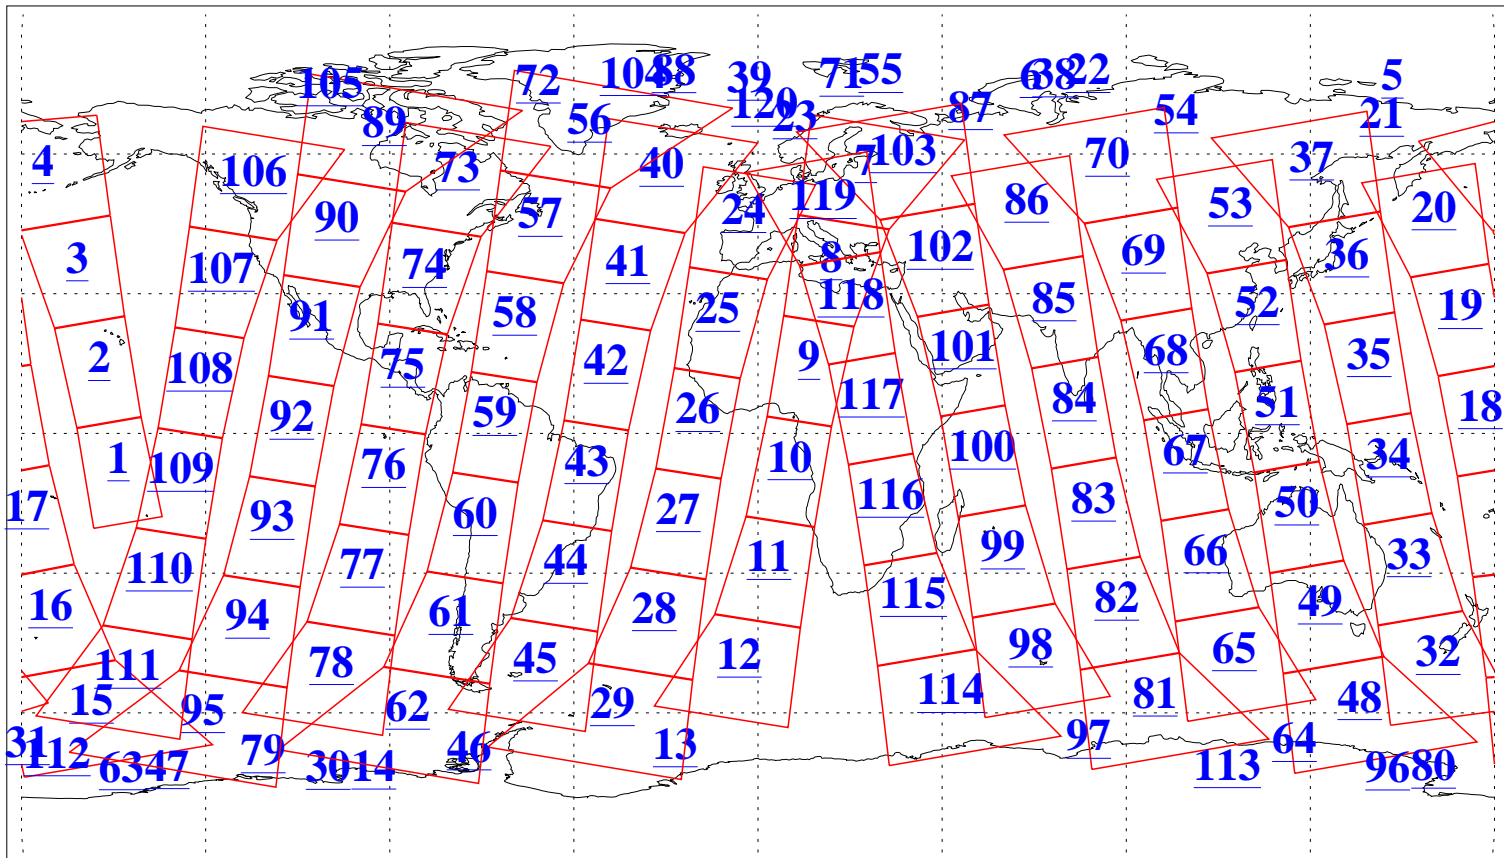

L1B Availability  
AMSU Granules: 240  
HSB Granules: 0  
AIRS Granules: 240

12 Oct 2009  
DoY 285  
Aqua Day 2718  
Granules: 1 to 120

Granules: 121 to 240

Legend: AMSU Available, HSB Available, AIRS Available

L1B Availability  
AMSU Granules: 240  
HSB Granules: 0  
AIRS Granules: 240

12 Oct 2009  
DoY 285  
Aqua Day 2718  
Ascending Granules

Descending Granules

Legend: AMSU Available, HSB Available, AIRS Available

L1B Availability  
 AMSU Granules: 240  
 HSB Granules: 0  
 AIRS Granules: 240

12 Oct 2009  
 DoY 285  
 Aqua Day 2718

Northern Hemisphere Granules

Southern Hemisphere Granules

Legend: AMSU Available, HSB Available, AIRS Available