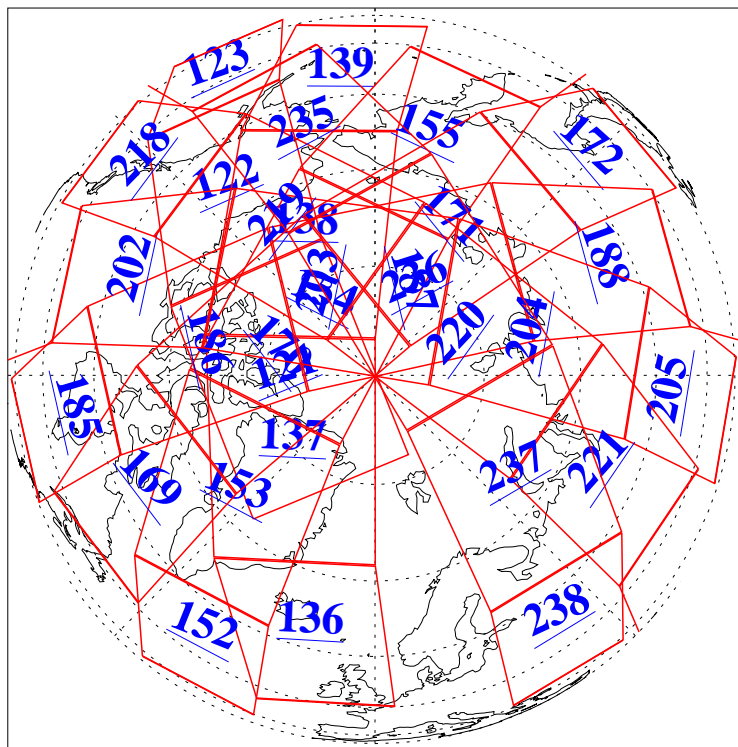

L1B Availability  
AMSU Granules: 240  
HSB Granules: 0  
AIRS Granules: 240

12 Oct 2009  
DoY 285  
Aqua Day 2718  
Granules: 1 to 120

Granules: 121 to 240

Legend: AMSU Available, HSB Available, AIRS Available

L1B Availability  
AMSU Granules: 240  
HSB Granules: 0  
AIRS Granules: 240

12 Oct 2009  
DoY 285  
Aqua Day 2718  
Ascending Granules

Descending Granules

Legend: AMSU Available, HSB Available, AIRS Available

L1B Availability  
 AMSU Granules: 240  
 HSB Granules: 0  
 AIRS Granules: 240

12 Oct 2009  
 DoY 285  
 Aqua Day 2718

Northern Hemisphere Granules

Southern Hemisphere Granules

Legend: AMSU Available, HSB Available, AIRS Available