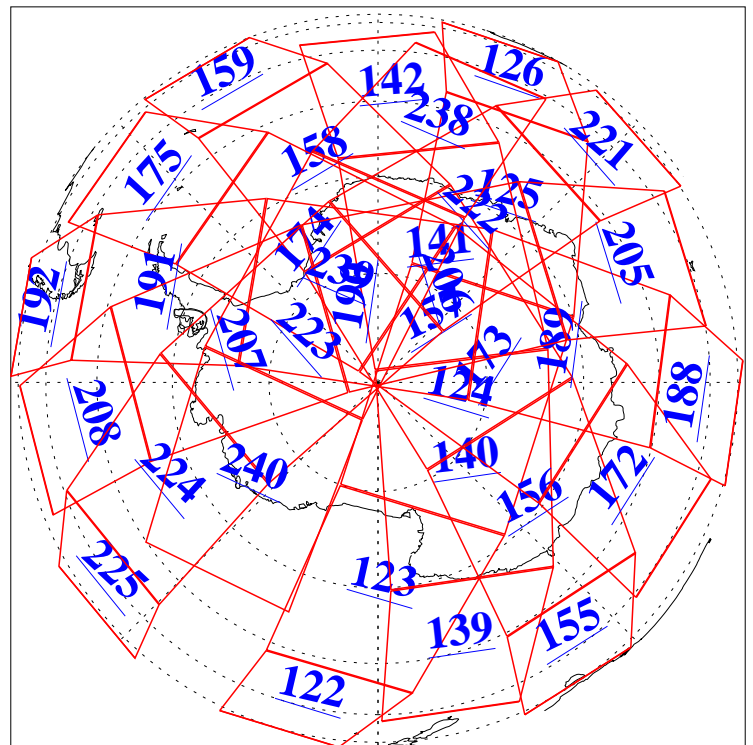

L1B Availability
AMSU Granules: 240
HSB Granules: 0
AIRS Granules: 240

9 Oct 2009
DoY 282
Aqua Day 2715
Granules: 1 to 120

Granules: 121 to 240

Legend: AMSU Available, HSB Available, AIRS Available

L1B Availability
AMSU Granules: 240
HSB Granules: 0
AIRS Granules: 240

9 Oct 2009
DoY 282
Aqua Day 2715

Ascending Granules

Descending Granules

Legend: AMSU Available, HSB Available, AIRS Available

L1B Availability
 AMSU Granules: 240
 HSB Granules: 0
 AIRS Granules: 240

9 Oct 2009
 DoY 282
 Aqua Day 2715

Northern Hemisphere Granules

Southern Hemisphere Granules

Legend: AMSU Available, HSB Available, AIRS Available