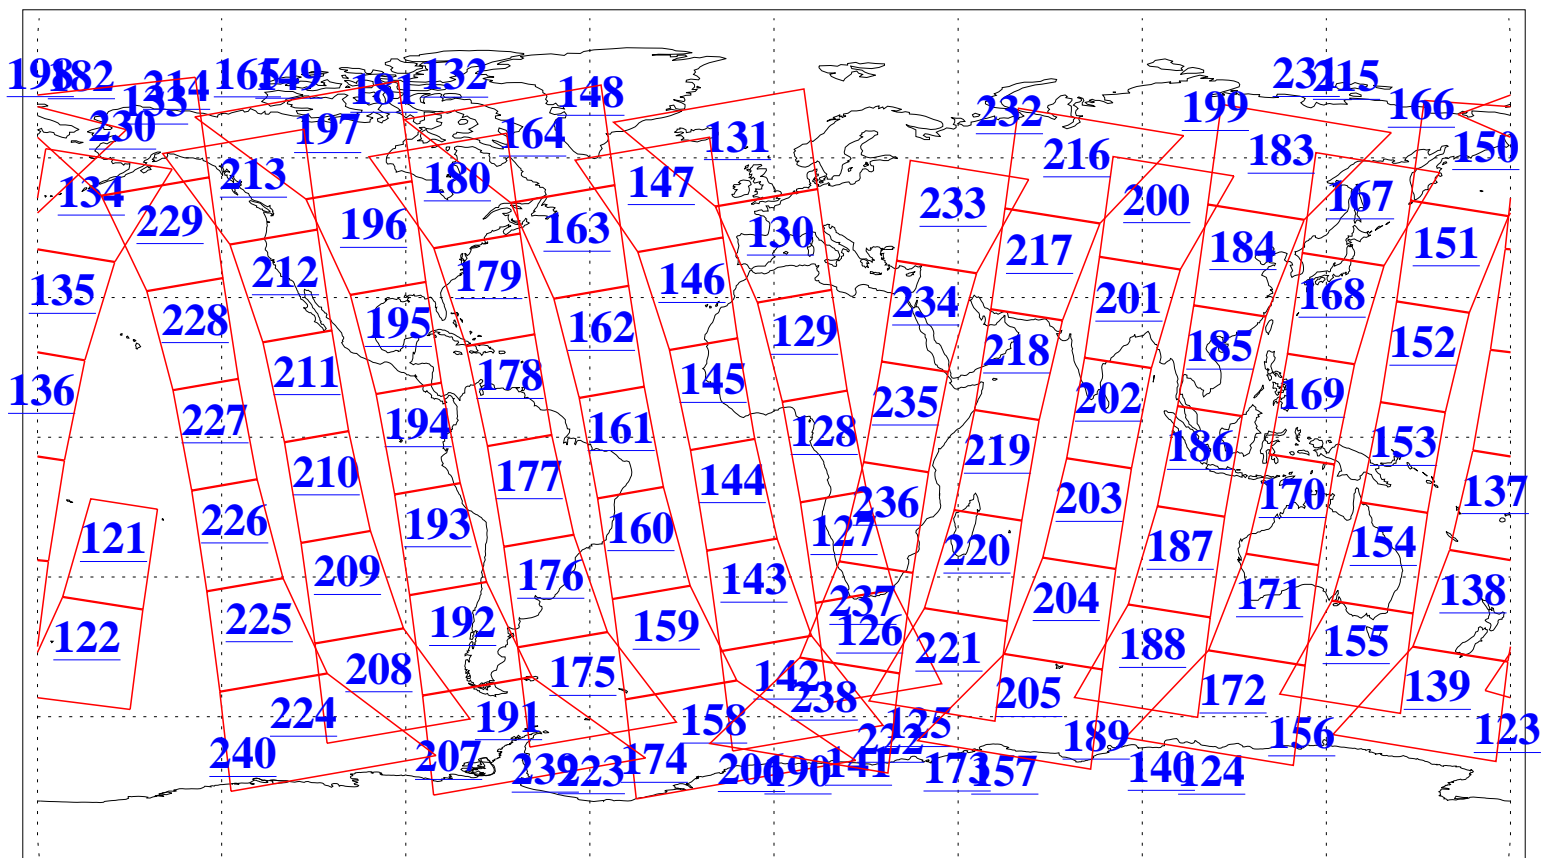

L1B Availability
AMSU Granules: 240
HSB Granules: 0
AIRS Granules: 240

9 Oct 2009
DoY 282
Aqua Day 2715
Granules: 1 to 120

Granules: 121 to 240

Legend: AMSU Available, HSB Available, AIRS Available

L1B Availability
AMSU Granules: 240
HSB Granules: 0
AIRS Granules: 240

9 Oct 2009
DoY 282
Aqua Day 2715

Ascending Granules

Descending Granules

Legend: AMSU Available, HSB Available, AIRS Available

L1B Availability
 AMSU Granules: 240
 HSB Granules: 0
 AIRS Granules: 240

9 Oct 2009
 DoY 282
 Aqua Day 2715

Northern Hemisphere Granules

Southern Hemisphere Granules

Legend: AMSU Available, HSB Available, AIRS Available