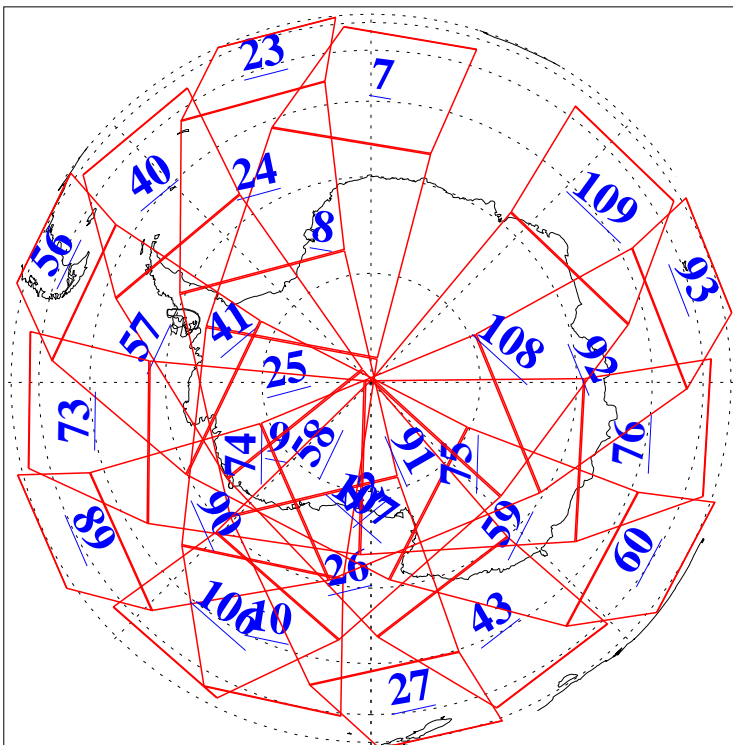

L1B Availability
AMSU Granules: 240
HSB Granules: 0
AIRS Granules: 240

9 Oct 2009
DoY 282
Aqua Day 2715
Granules: 1 to 120

Granules: 121 to 240

Legend: AMSU Available, HSB Available, AIRS Available

L1B Availability
AMSU Granules: 240
HSB Granules: 0
AIRS Granules: 240

9 Oct 2009
DoY 282
Aqua Day 2715

Ascending Granules

Descending Granules

Legend: AMSU Available, HSB Available, AIRS Available

L1B Availability
 AMSU Granules: 240
 HSB Granules: 0
 AIRS Granules: 240

9 Oct 2009
 DoY 282
 Aqua Day 2715

Northern Hemisphere Granules

Southern Hemisphere Granules

Legend: AMSU Available, HSB Available, AIRS Available