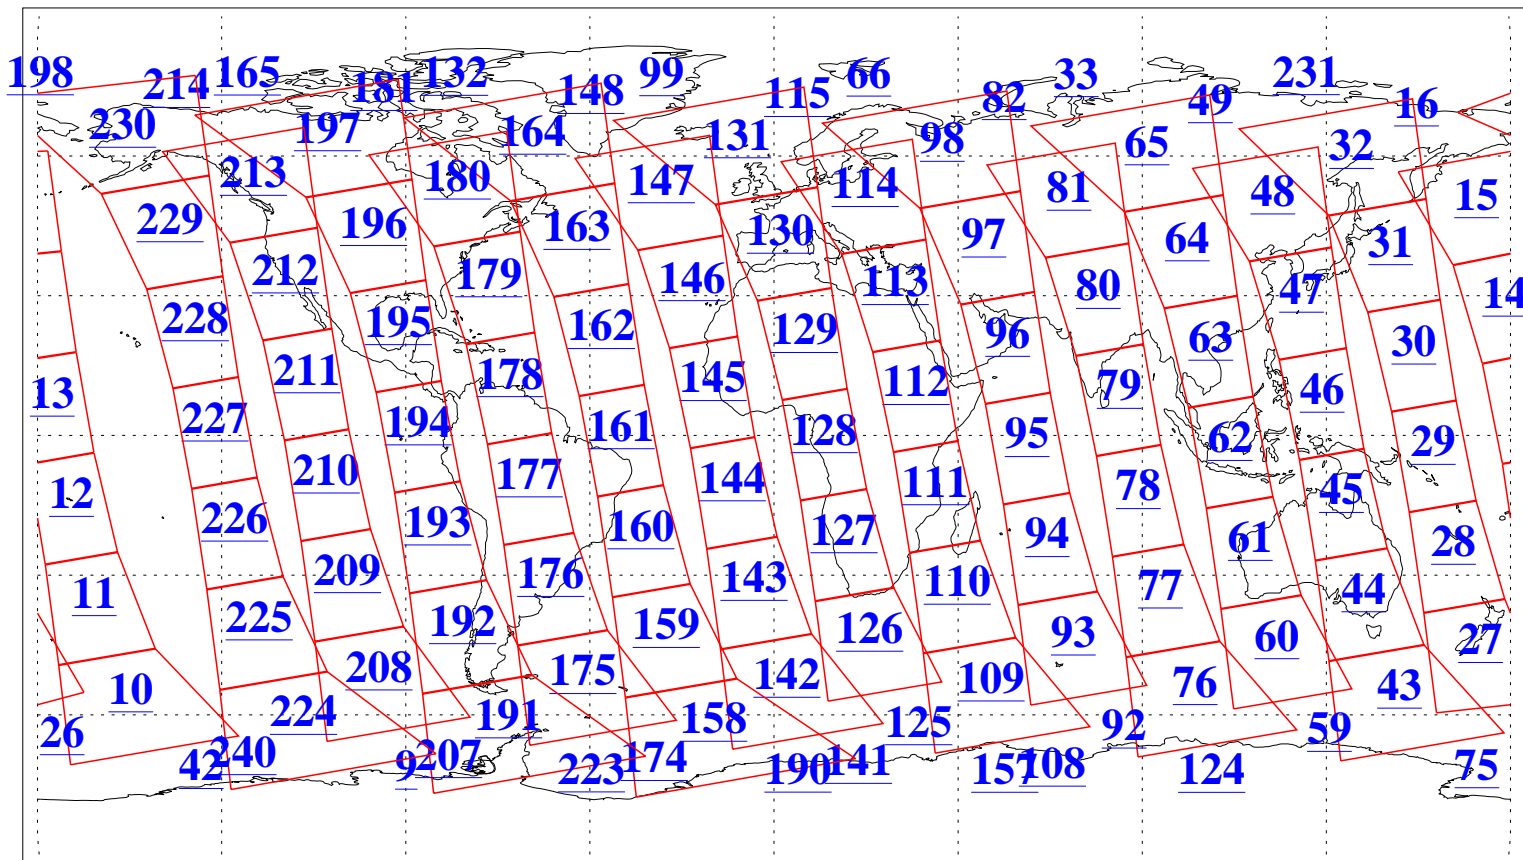

L1B Availability
AMSU Granules: 240
HSB Granules: 0
AIRS Granules: 240

9 Oct 2009
DoY 282
Aqua Day 2715
Granules: 1 to 120

Granules: 121 to 240

Legend: AMSU Available, HSB Available, AIRS Available

L1B Availability
AMSU Granules: 240
HSB Granules: 0
AIRS Granules: 240

9 Oct 2009
DoY 282
Aqua Day 2715

Ascending Granules

Descending Granules

Legend: AMSU Available, HSB Available, AIRS Available

L1B Availability
 AMSU Granules: 240
 HSB Granules: 0
 AIRS Granules: 240

9 Oct 2009
 DoY 282
 Aqua Day 2715

Northern Hemisphere Granules

Southern Hemisphere Granules

Legend: AMSU Available, HSB Available, AIRS Available