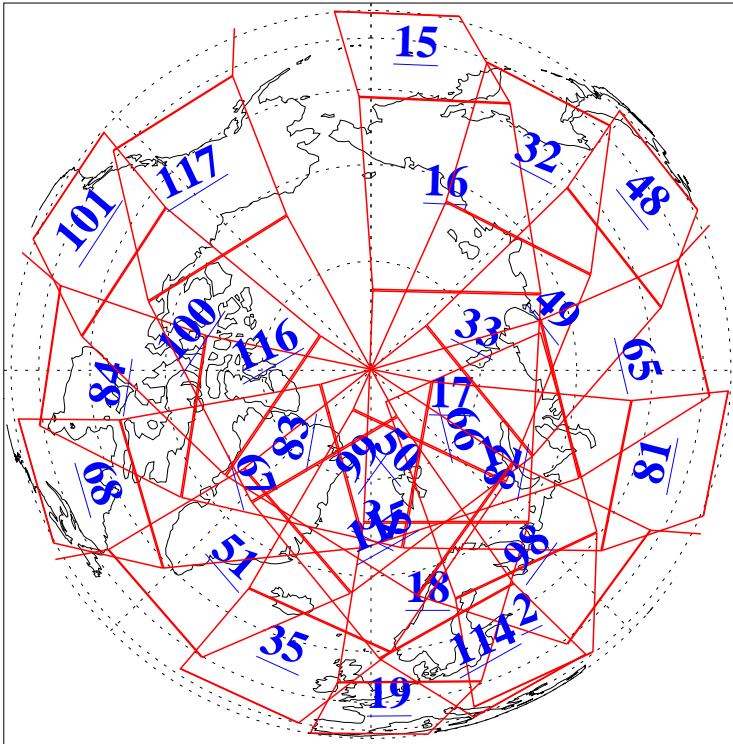

L1B Availability
AMSU Granules: 240
HSB Granules: 0
AIRS Granules: 240

9 Oct 2009
DoY 282
Aqua Day 2715
Granules: 1 to 120

Granules: 121 to 240

Legend: AMSU Available, HSB Available, AIRS Available

L1B Availability
AMSU Granules: 240
HSB Granules: 0
AIRS Granules: 240

9 Oct 2009
DoY 282
Aqua Day 2715

Ascending Granules

Descending Granules

Legend: AMSU Available, HSB Available, AIRS Available

L1B Availability
 AMSU Granules: 240
 HSB Granules: 0
 AIRS Granules: 240

9 Oct 2009
 DoY 282
 Aqua Day 2715

Northern Hemisphere Granules

Southern Hemisphere Granules

Legend: AMSU Available, HSB Available, AIRS Available