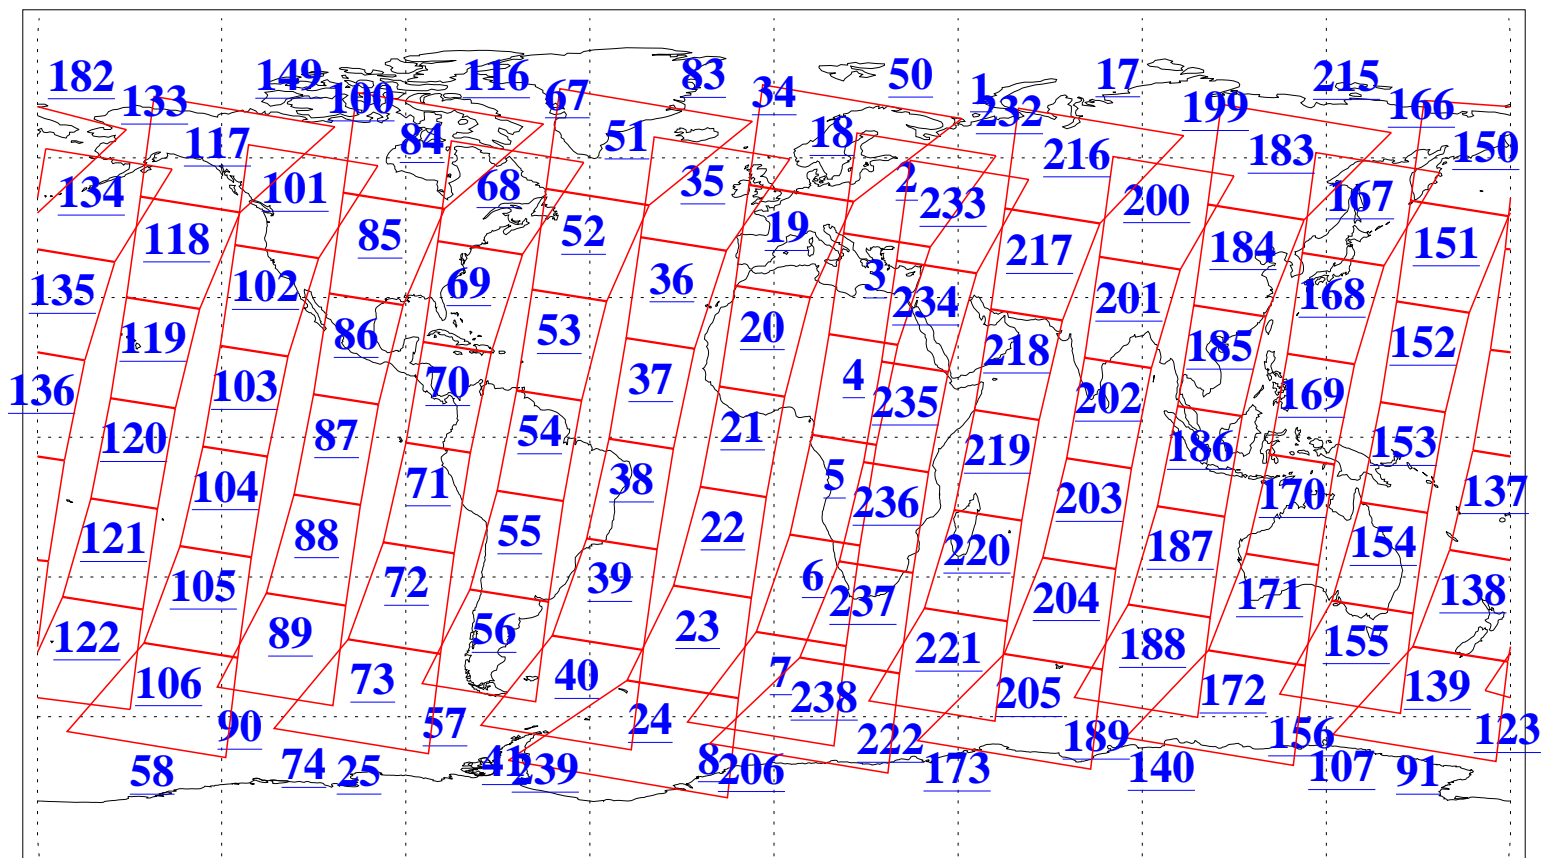

L1B Availability
AMSU Granules: 240
HSB Granules: 0
AIRS Granules: 240

9 Oct 2009
DoY 282
Aqua Day 2715
Granules: 1 to 120

Granules: 121 to 240

Legend: AMSU Available, HSB Available, AIRS Available

L1B Availability
AMSU Granules: 240
HSB Granules: 0
AIRS Granules: 240

9 Oct 2009
DoY 282
Aqua Day 2715

Ascending Granules

Descending Granules

Legend: AMSU Available, HSB Available, AIRS Available

L1B Availability
 AMSU Granules: 240
 HSB Granules: 0
 AIRS Granules: 240

9 Oct 2009
 DoY 282
 Aqua Day 2715

Northern Hemisphere Granules

Southern Hemisphere Granules

Legend: AMSU Available, HSB Available, AIRS Available