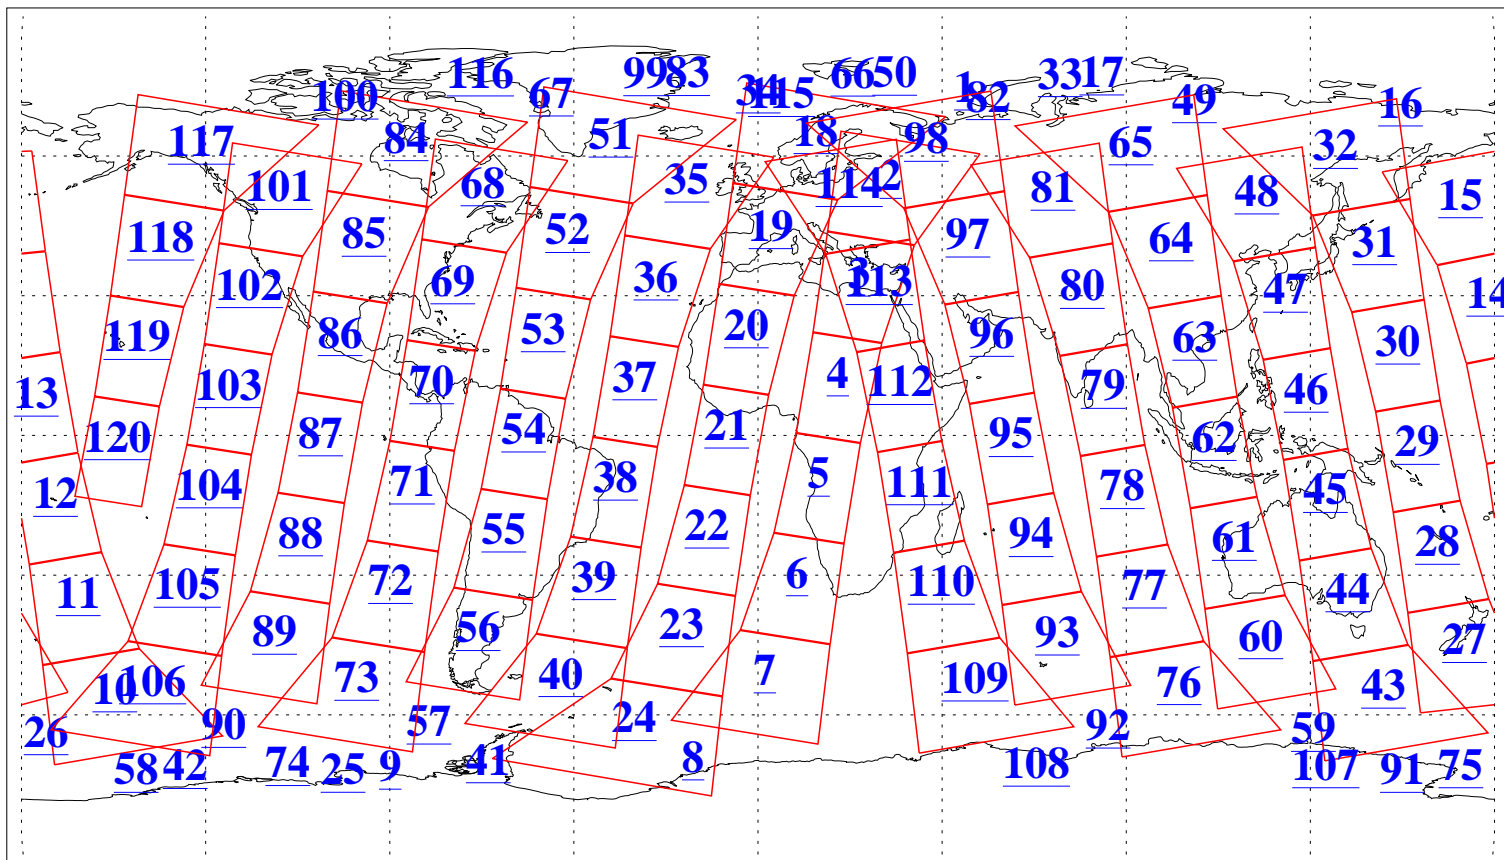

L1B Availability
AMSU Granules: 240
HSB Granules: 0
AIRS Granules: 240

9 Oct 2009
DoY 282
Aqua Day 2715
Granules: 1 to 120

Granules: 121 to 240

Legend: AMSU Available, HSB Available, AIRS Available

L1B Availability
AMSU Granules: 240
HSB Granules: 0
AIRS Granules: 240

9 Oct 2009
DoY 282
Aqua Day 2715

Ascending Granules

Descending Granules

Legend: AMSU Available, HSB Available, AIRS Available

L1B Availability
 AMSU Granules: 240
 HSB Granules: 0
 AIRS Granules: 240

9 Oct 2009
 DoY 282
 Aqua Day 2715

Northern Hemisphere Granules

Southern Hemisphere Granules

Legend: AMSU Available, HSB Available, AIRS Available