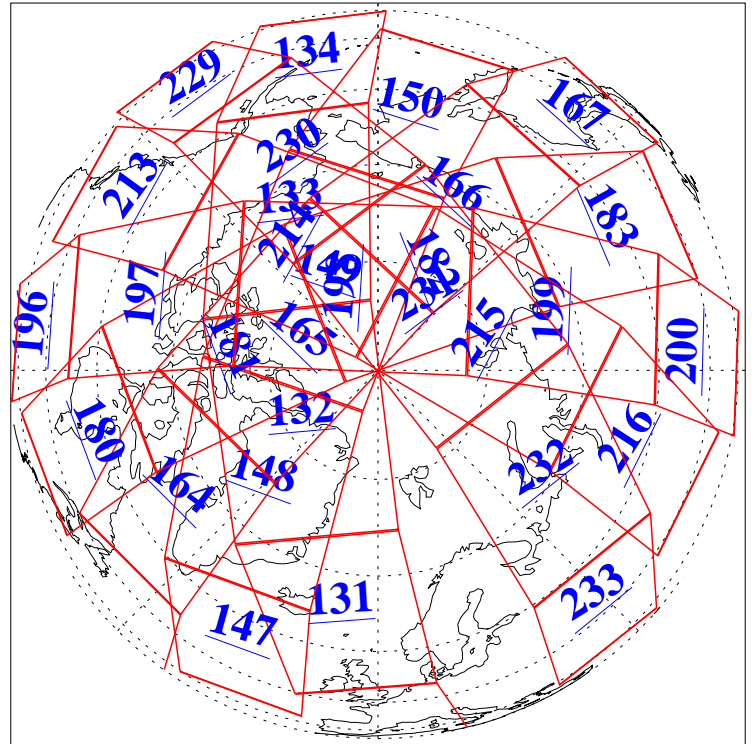

L1B Availability
AMSU Granules: 240
HSB Granules: 0
AIRS Granules: 240

9 Oct 2009
DoY 282
Aqua Day 2715
Granules: 1 to 120

Granules: 121 to 240

Legend: AMSU Available, HSB Available, AIRS Available

L1B Availability
AMSU Granules: 240
HSB Granules: 0
AIRS Granules: 240

9 Oct 2009
DoY 282
Aqua Day 2715

Ascending Granules

Descending Granules

Legend: AMSU Available, HSB Available, AIRS Available

L1B Availability
 AMSU Granules: 240
 HSB Granules: 0
 AIRS Granules: 240

9 Oct 2009
 DoY 282
 Aqua Day 2715

Northern Hemisphere Granules

Southern Hemisphere Granules

Legend: AMSU Available, HSB Available, AIRS Available