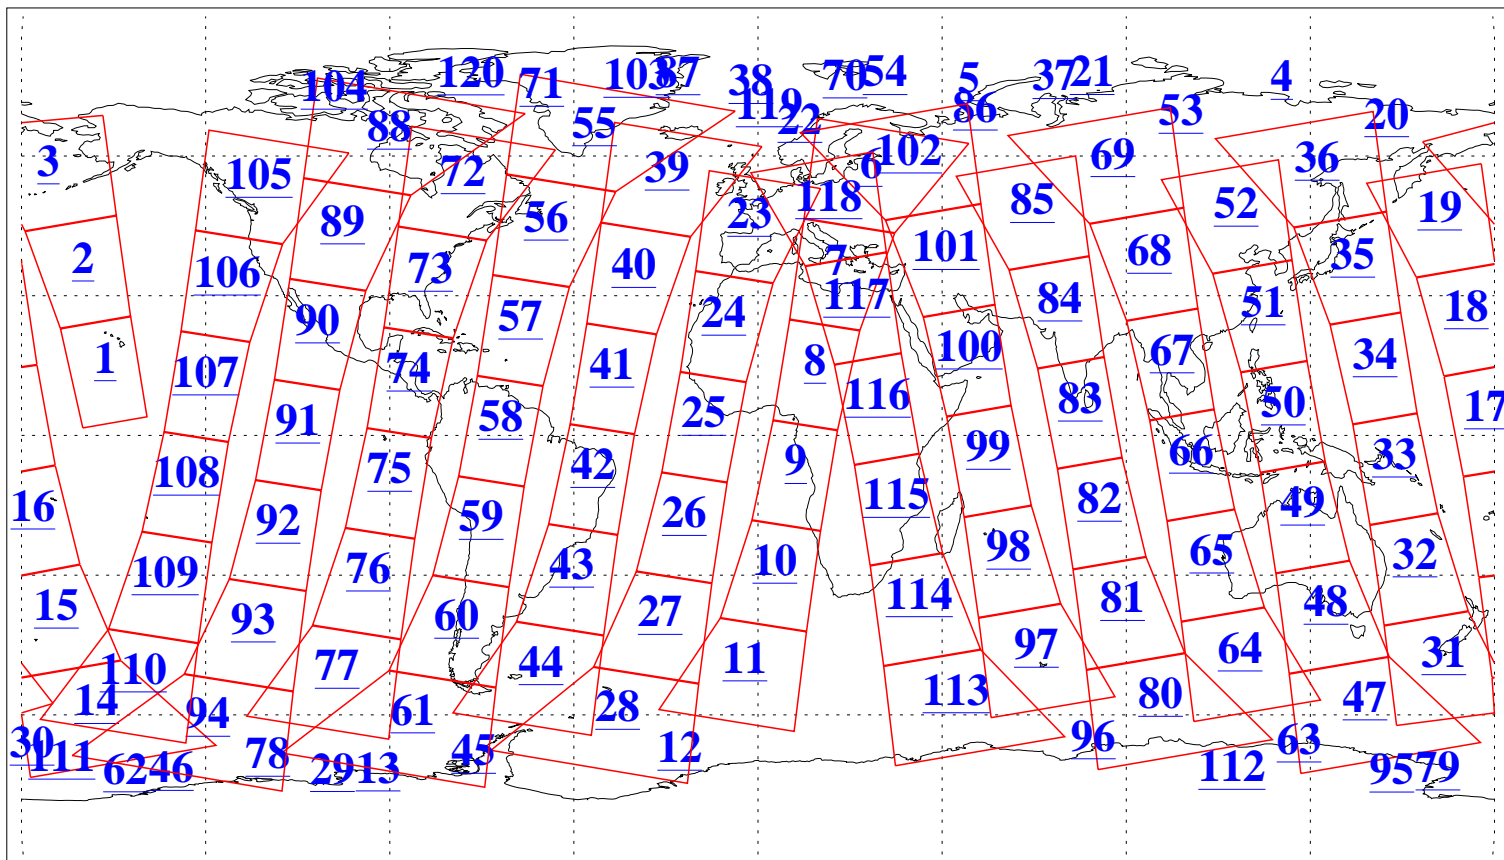

L1B Availability
AMSU Granules: 240
HSB Granules: 0
AIRS Granules: 240

5 Oct 2009
DoY 278
Aqua Day 2711
Granules: 1 to 120

Granules: 121 to 240

Legend: AMSU Available, HSB Available, AIRS Available

L1B Availability
AMSU Granules: 240
HSB Granules: 0
AIRS Granules: 240

5 Oct 2009
DoY 278
Aqua Day 2711

Ascending Granules

Descending Granules

Legend: AMSU Available, HSB Available, AIRS Available

L1B Availability
 AMSU Granules: 240
 HSB Granules: 0
 AIRS Granules: 240

5 Oct 2009
 DoY 278
 Aqua Day 2711

Northern Hemisphere Granules

Southern Hemisphere Granules

Legend: AMSU Available, *HSB Available*, **AIRS Available**