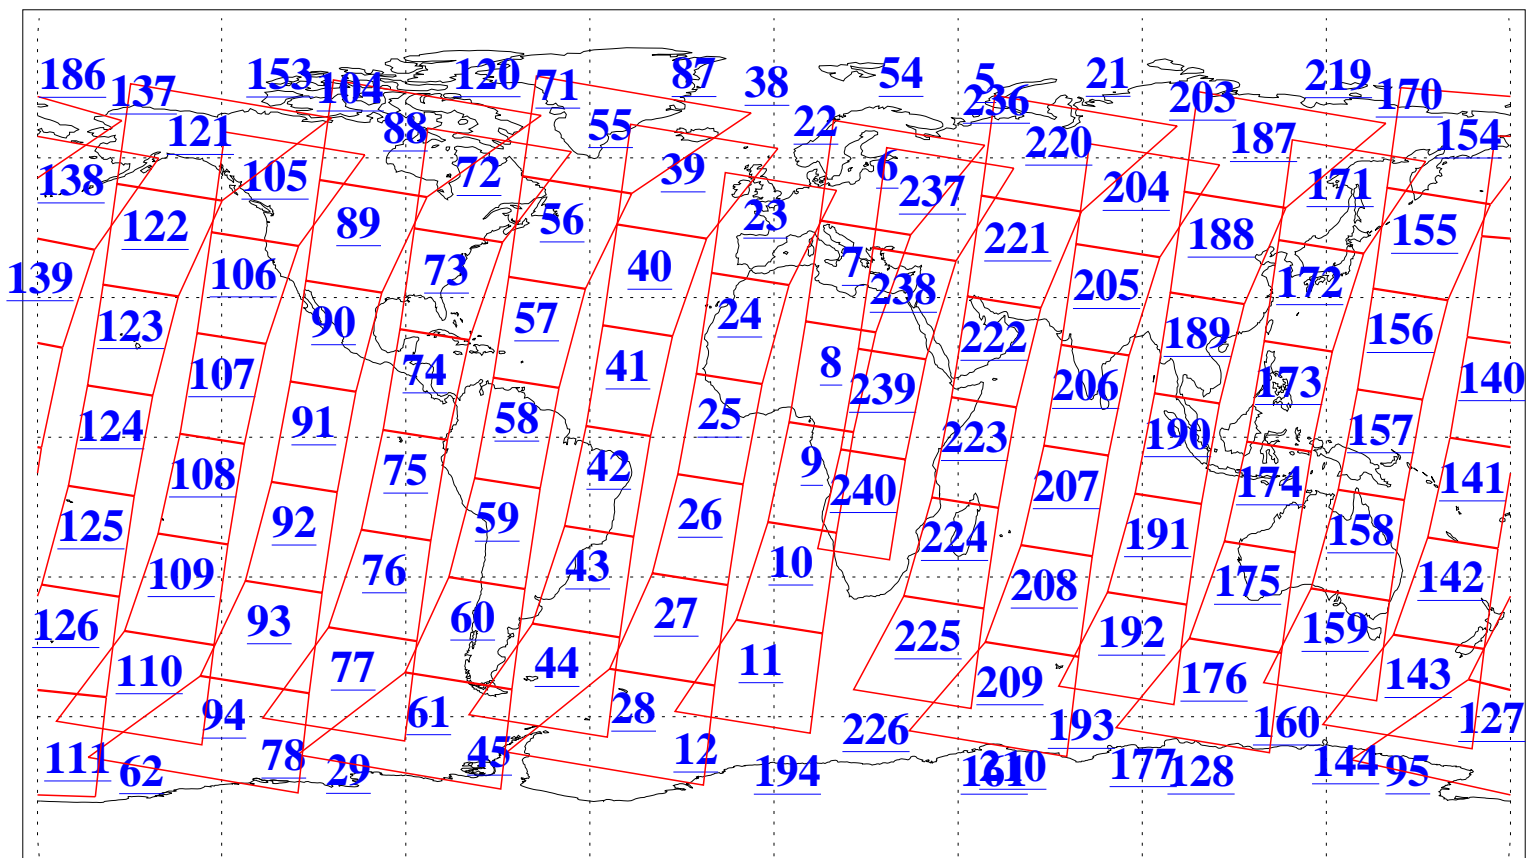

L1B Availability
AMSU Granules: 240
HSB Granules: 0
AIRS Granules: 240

5 Oct 2009
DoY 278
Aqua Day 2711
Granules: 1 to 120

Granules: 121 to 240

Legend: AMSU Available, HSB Available, AIRS Available

L1B Availability
AMSU Granules: 240
HSB Granules: 0
AIRS Granules: 240

5 Oct 2009
DoY 278
Aqua Day 2711

Ascending Granules

Descending Granules

Legend: AMSU Available, HSB Available, AIRS Available

L1B Availability
 AMSU Granules: 240
 HSB Granules: 0
 AIRS Granules: 240

5 Oct 2009
 DoY 278
 Aqua Day 2711

Northern Hemisphere Granules

Southern Hemisphere Granules

Legend: AMSU Available, *HSB Available*, **AIRS Available**