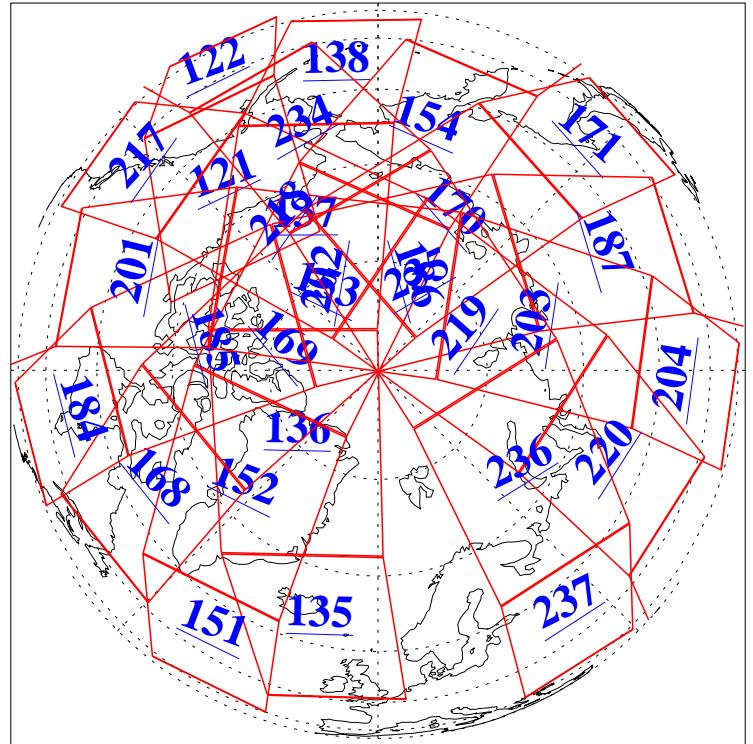

L1B Availability
AMSU Granules: 240
HSB Granules: 0
AIRS Granules: 240

5 Oct 2009
DoY 278
Aqua Day 2711
Granules: 1 to 120

Granules: 121 to 240

Legend: AMSU Available, HSB Available, AIRS Available

L1B Availability
AMSU Granules: 240
HSB Granules: 0
AIRS Granules: 240

5 Oct 2009
DoY 278
Aqua Day 2711

Ascending Granules

Descending Granules

Legend: AMSU Available, HSB Available, AIRS Available

L1B Availability
 AMSU Granules: 240
 HSB Granules: 0
 AIRS Granules: 240

5 Oct 2009
 DoY 278
 Aqua Day 2711

Northern Hemisphere Granules

Southern Hemisphere Granules

Legend: AMSU Available, *HSB Available*, **AIRS Available**