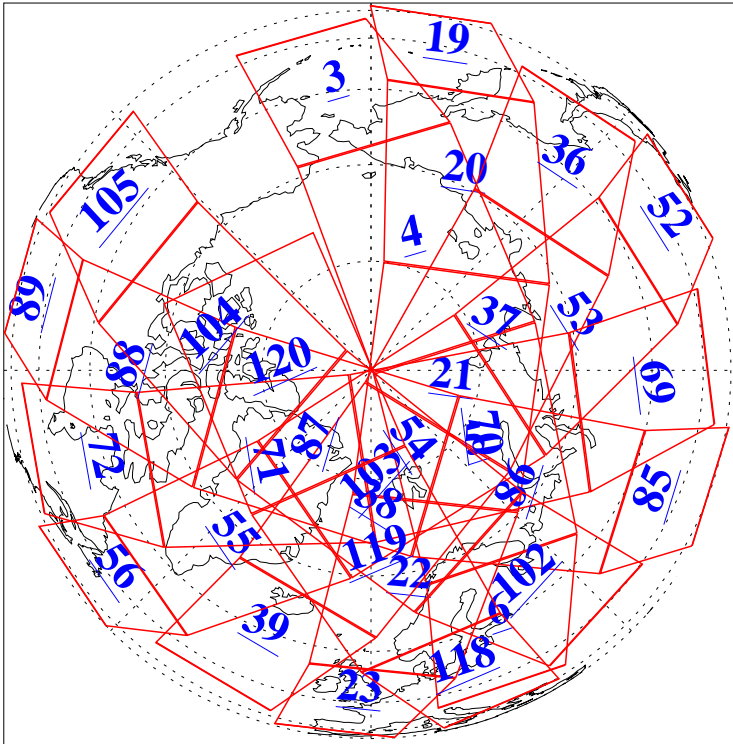

L1B Availability
AMSU Granules: 240
HSB Granules: 0
AIRS Granules: 240

5 Oct 2009
DoY 278
Aqua Day 2711
Granules: 1 to 120

Granules: 121 to 240

Legend: AMSU Available, HSB Available, AIRS Available

L1B Availability
AMSU Granules: 240
HSB Granules: 0
AIRS Granules: 240

5 Oct 2009
DoY 278
Aqua Day 2711

Ascending Granules

Descending Granules

Legend: AMSU Available, HSB Available, AIRS Available

L1B Availability
 AMSU Granules: 240
 HSB Granules: 0
 AIRS Granules: 240

5 Oct 2009
 DoY 278
 Aqua Day 2711

Northern Hemisphere Granules

Southern Hemisphere Granules

Legend: AMSU Available, *HSB Available*, **AIRS Available**