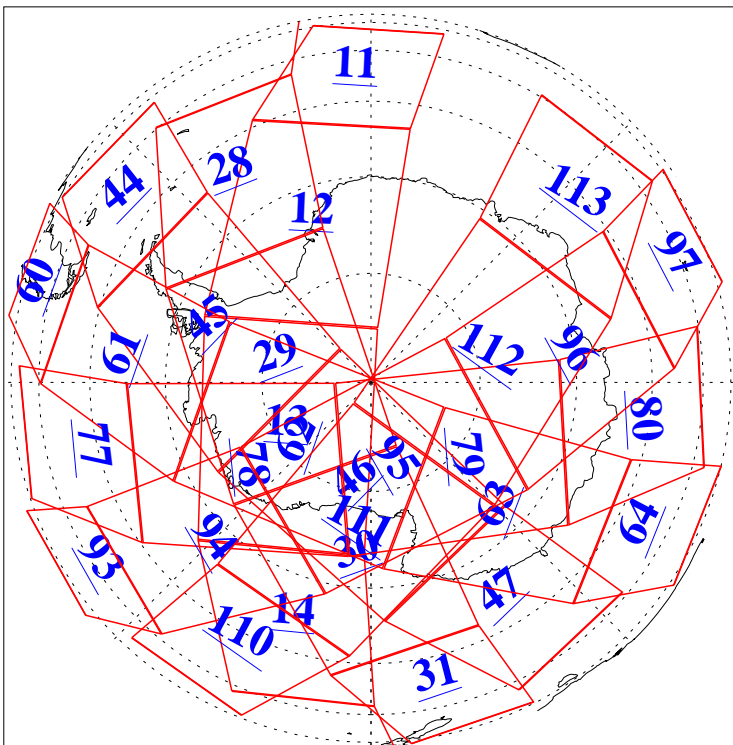

L1B Availability
AMSU Granules: 240
HSB Granules: 0
AIRS Granules: 240

5 Oct 2009
DoY 278
Aqua Day 2711
Granules: 1 to 120

Granules: 121 to 240

Legend: AMSU Available, HSB Available, AIRS Available

L1B Availability
AMSU Granules: 240
HSB Granules: 0
AIRS Granules: 240

5 Oct 2009
DoY 278
Aqua Day 2711

Ascending Granules

Descending Granules

Legend: AMSU Available, HSB Available, AIRS Available

L1B Availability
 AMSU Granules: 240
 HSB Granules: 0
 AIRS Granules: 240

5 Oct 2009
 DoY 278
 Aqua Day 2711

Northern Hemisphere Granules

Southern Hemisphere Granules

Legend: AMSU Available, *HSB Available*, **AIRS Available**