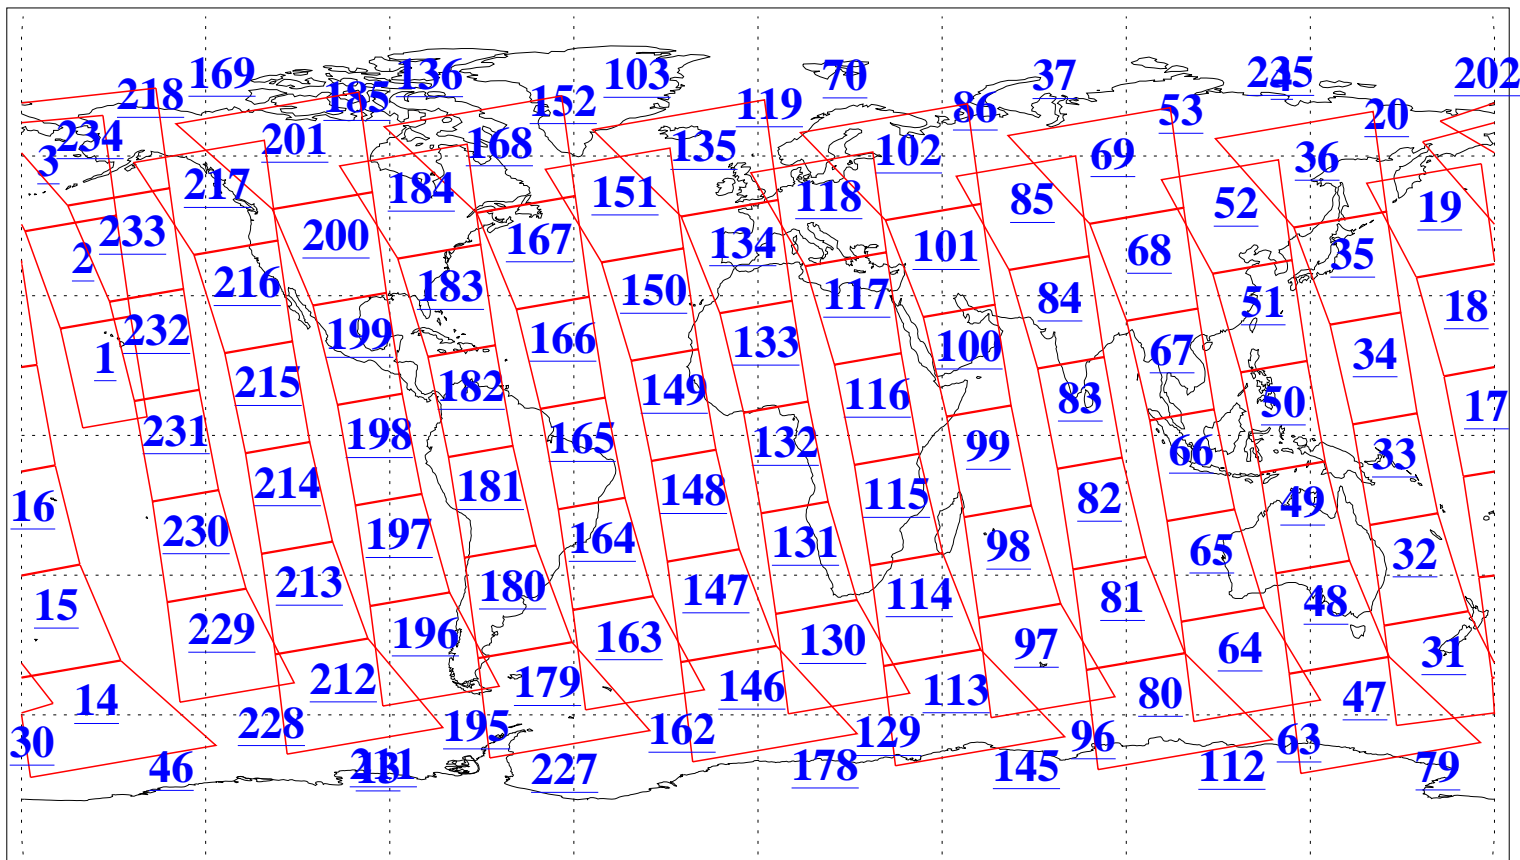

L1B Availability
AMSU Granules: 240
HSB Granules: 0
AIRS Granules: 240

5 Oct 2009
DoY 278
Aqua Day 2711
Granules: 1 to 120

Granules: 121 to 240

Legend: AMSU Available, HSB Available, AIRS Available

L1B Availability
AMSU Granules: 240
HSB Granules: 0
AIRS Granules: 240

5 Oct 2009
DoY 278
Aqua Day 2711

Ascending Granules

Descending Granules

Legend: AMSU Available, HSB Available, AIRS Available

L1B Availability
 AMSU Granules: 240
 HSB Granules: 0
 AIRS Granules: 240

5 Oct 2009
 DoY 278
 Aqua Day 2711

Northern Hemisphere Granules

Southern Hemisphere Granules

Legend: AMSU Available, *HSB Available*, **AIRS Available**