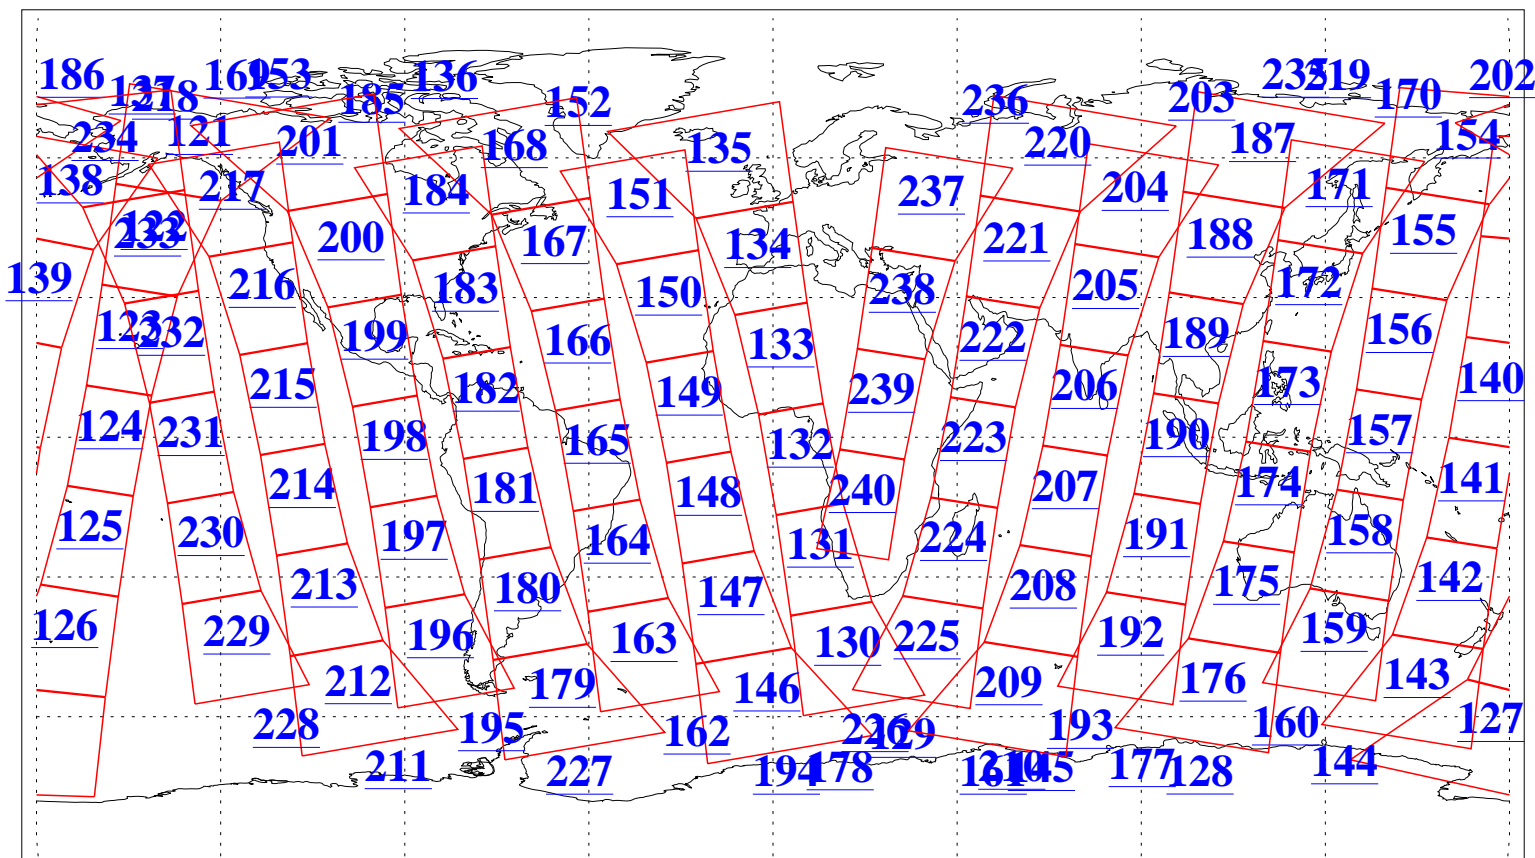

L1B Availability
AMSU Granules: 240
HSB Granules: 0
AIRS Granules: 240

5 Oct 2009
DoY 278
Aqua Day 2711
Granules: 1 to 120

Granules: 121 to 240

Legend: AMSU Available, HSB Available, AIRS Available

L1B Availability
AMSU Granules: 240
HSB Granules: 0
AIRS Granules: 240

5 Oct 2009
DoY 278
Aqua Day 2711

Ascending Granules

Descending Granules

Legend: AMSU Available, HSB Available, AIRS Available

L1B Availability
 AMSU Granules: 240
 HSB Granules: 0
 AIRS Granules: 240

5 Oct 2009
 DoY 278
 Aqua Day 2711

Northern Hemisphere Granules

Southern Hemisphere Granules

Legend: AMSU Available, *HSB Available*, **AIRS Available**