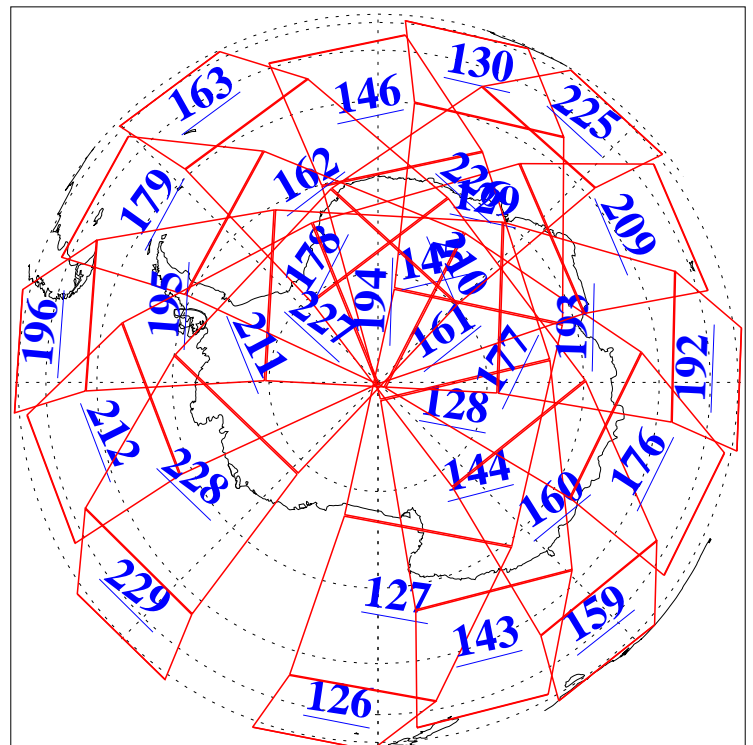

L1B Availability
AMSU Granules: 240
HSB Granules: 0
AIRS Granules: 240

5 Oct 2009
DoY 278
Aqua Day 2711
Granules: 1 to 120

Granules: 121 to 240

Legend: AMSU Available, HSB Available, AIRS Available

L1B Availability
AMSU Granules: 240
HSB Granules: 0
AIRS Granules: 240

5 Oct 2009
DoY 278
Aqua Day 2711

Ascending Granules

Descending Granules

Legend: AMSU Available, HSB Available, AIRS Available

L1B Availability
 AMSU Granules: 240
 HSB Granules: 0
 AIRS Granules: 240

5 Oct 2009
 DoY 278
 Aqua Day 2711

Northern Hemisphere Granules

Southern Hemisphere Granules

Legend: AMSU Available, *HSB Available*, **AIRS Available**