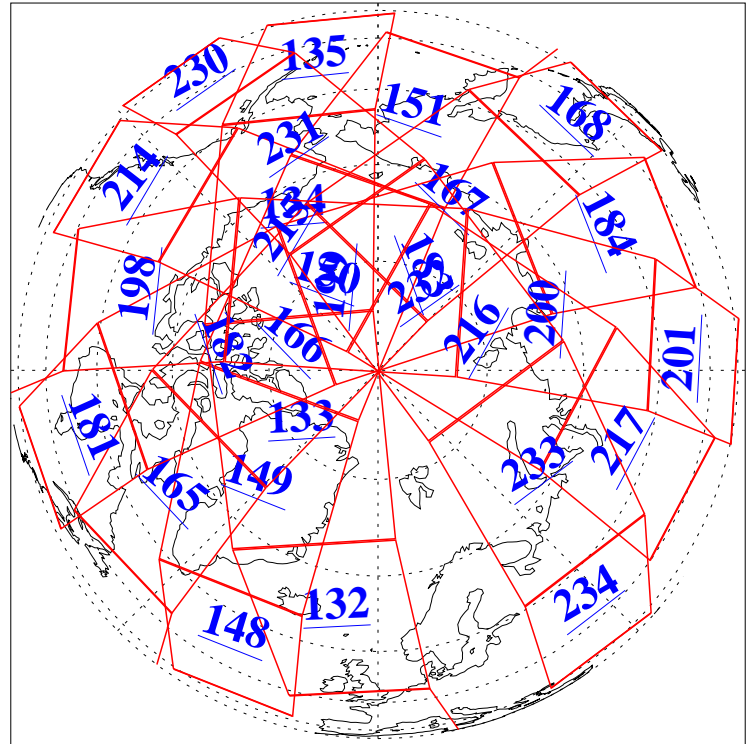

L1B Availability  
AMSU Granules: 240  
HSB Granules: 0  
AIRS Granules: 240

30 Sep 2009  
DoY 273  
Aqua Day 2706  
Granules: 1 to 120

Granules: 121 to 240

Legend: AMSU Available, HSB Available, AIRS Available

L1B Availability  
AMSU Granules: 240  
HSB Granules: 0  
AIRS Granules: 240

30 Sep 2009  
DoY 273  
Aqua Day 2706

Ascending Granules

Descending Granules

Legend: AMSU Available, HSB Available, AIRS Available

L1B Availability  
 AMSU Granules: 240  
 HSB Granules: 0  
 AIRS Granules: 240

30 Sep 2009  
 DoY 273  
 Aqua Day 2706

Northern Hemisphere Granules

Southern Hemisphere Granules

Legend: AMSU Available, HSB Available, AIRS Available