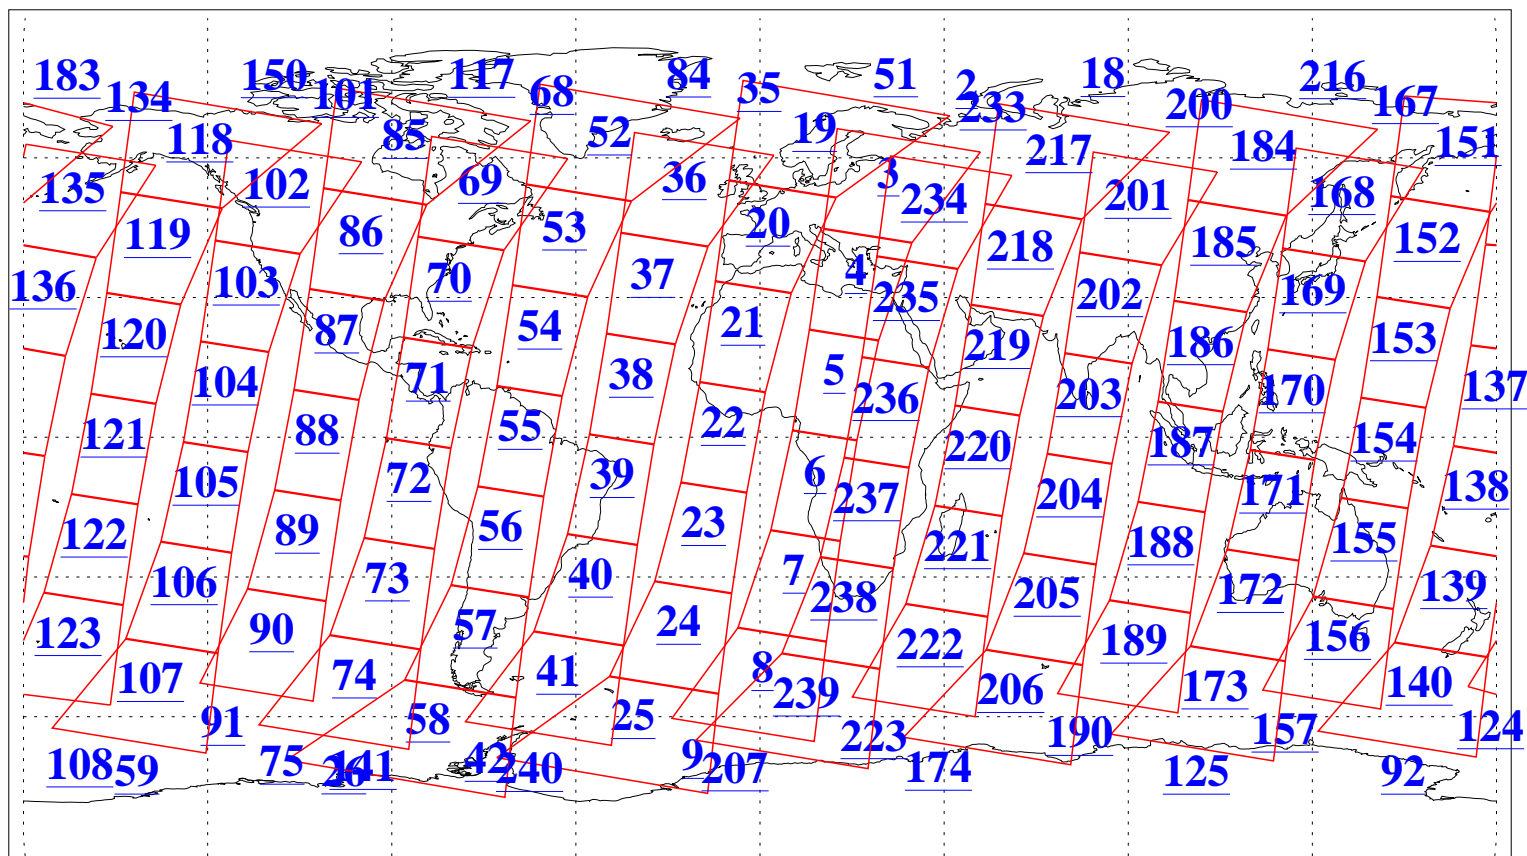

L1B Availability  
AMSU Granules: 240  
HSB Granules: 0  
AIRS Granules: 240

30 Sep 2009  
DoY 273  
Aqua Day 2706  
Granules: 1 to 120

Granules: 121 to 240

Legend: AMSU Available, HSB Available, AIRS Available

L1B Availability  
AMSU Granules: 240  
HSB Granules: 0  
AIRS Granules: 240

30 Sep 2009  
DoY 273  
Aqua Day 2706

Ascending Granules

Descending Granules

Legend: AMSU Available, HSB Available, AIRS Available

L1B Availability  
 AMSU Granules: 240  
 HSB Granules: 0  
 AIRS Granules: 240

30 Sep 2009  
 DoY 273  
 Aqua Day 2706

Northern Hemisphere Granules

Southern Hemisphere Granules

Legend: AMSU Available, HSB Available, AIRS Available