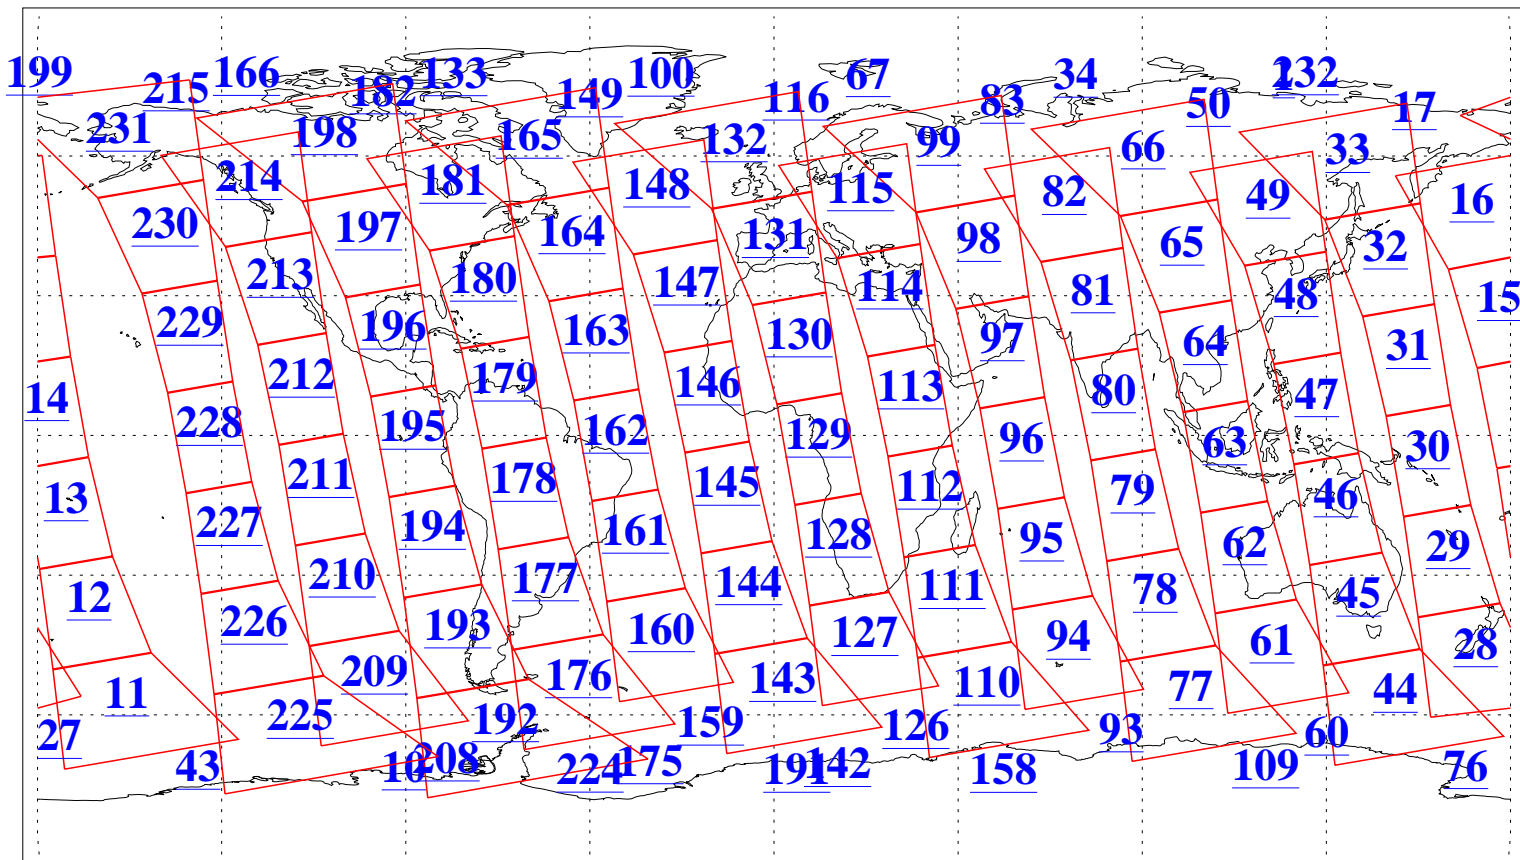

L1B Availability  
AMSU Granules: 240  
HSB Granules: 0  
AIRS Granules: 240

30 Sep 2009  
DoY 273  
Aqua Day 2706  
Granules: 1 to 120

Granules: 121 to 240

Legend: AMSU Available, HSB Available, AIRS Available

L1B Availability  
AMSU Granules: 240  
HSB Granules: 0  
AIRS Granules: 240

30 Sep 2009  
DoY 273  
Aqua Day 2706

Ascending Granules

Descending Granules

Legend: AMSU Available, HSB Available, AIRS Available

L1B Availability  
 AMSU Granules: 240  
 HSB Granules: 0  
 AIRS Granules: 240

30 Sep 2009  
 DoY 273  
 Aqua Day 2706

Northern Hemisphere Granules

Southern Hemisphere Granules

Legend: AMSU Available, HSB Available, AIRS Available