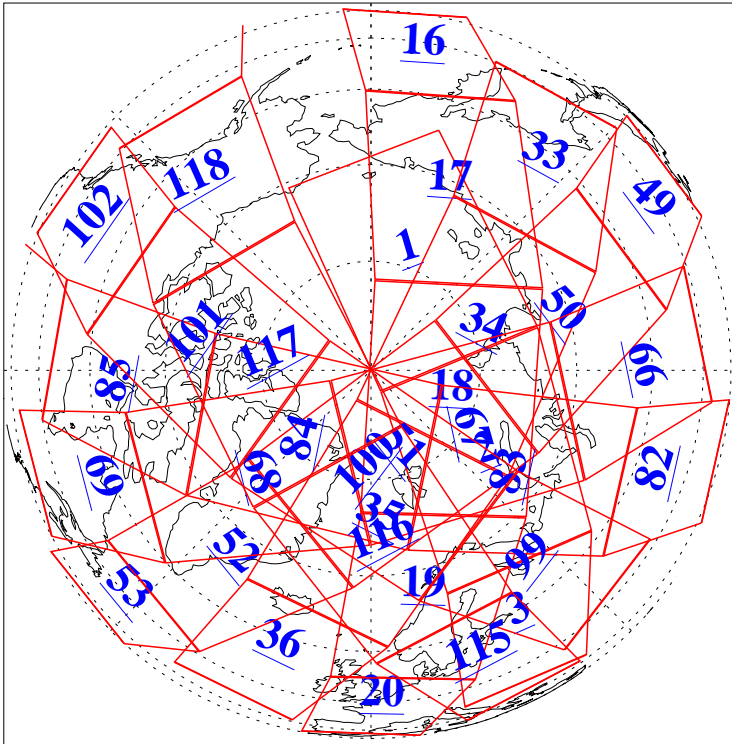

L1B Availability  
AMSU Granules: 240  
HSB Granules: 0  
AIRS Granules: 240

30 Sep 2009  
DoY 273  
Aqua Day 2706  
Granules: 1 to 120

Granules: 121 to 240

Legend: AMSU Available, HSB Available, AIRS Available

L1B Availability  
AMSU Granules: 240  
HSB Granules: 0  
AIRS Granules: 240

30 Sep 2009  
DoY 273  
Aqua Day 2706

Ascending Granules

Descending Granules

Legend: AMSU Available, HSB Available, AIRS Available

L1B Availability  
 AMSU Granules: 240  
 HSB Granules: 0  
 AIRS Granules: 240

30 Sep 2009  
 DoY 273  
 Aqua Day 2706

Northern Hemisphere Granules

Southern Hemisphere Granules

Legend: AMSU Available, HSB Available, AIRS Available