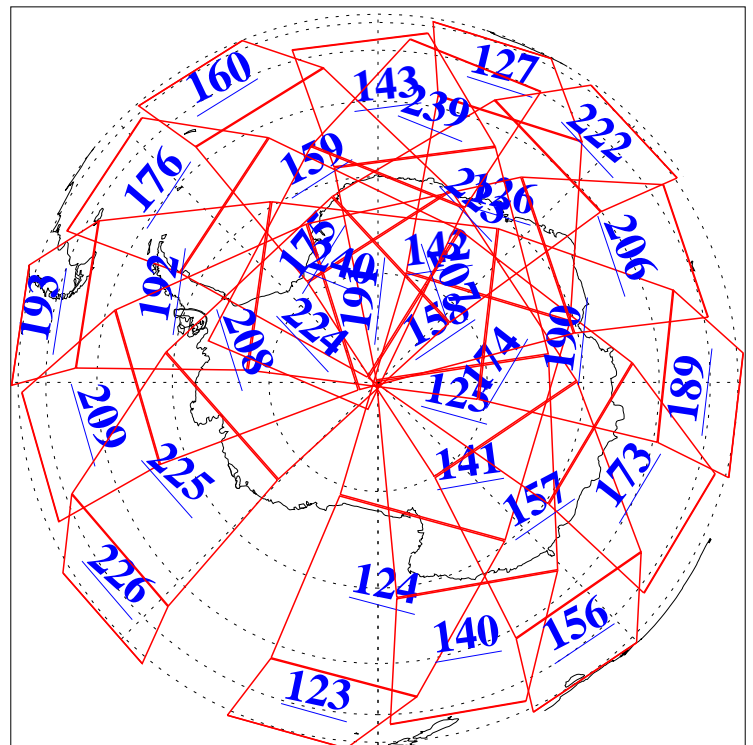

L1B Availability  
AMSU Granules: 240  
HSB Granules: 0  
AIRS Granules: 240

30 Sep 2009  
DoY 273  
Aqua Day 2706  
Granules: 1 to 120

Granules: 121 to 240

Legend: AMSU Available, HSB Available, AIRS Available

L1B Availability  
AMSU Granules: 240  
HSB Granules: 0  
AIRS Granules: 240

30 Sep 2009  
DoY 273  
Aqua Day 2706

Ascending Granules

Descending Granules

Legend: AMSU Available, HSB Available, AIRS Available

L1B Availability  
 AMSU Granules: 240  
 HSB Granules: 0  
 AIRS Granules: 240

30 Sep 2009  
 DoY 273  
 Aqua Day 2706

Northern Hemisphere Granules

Southern Hemisphere Granules

Legend: AMSU Available, HSB Available, AIRS Available