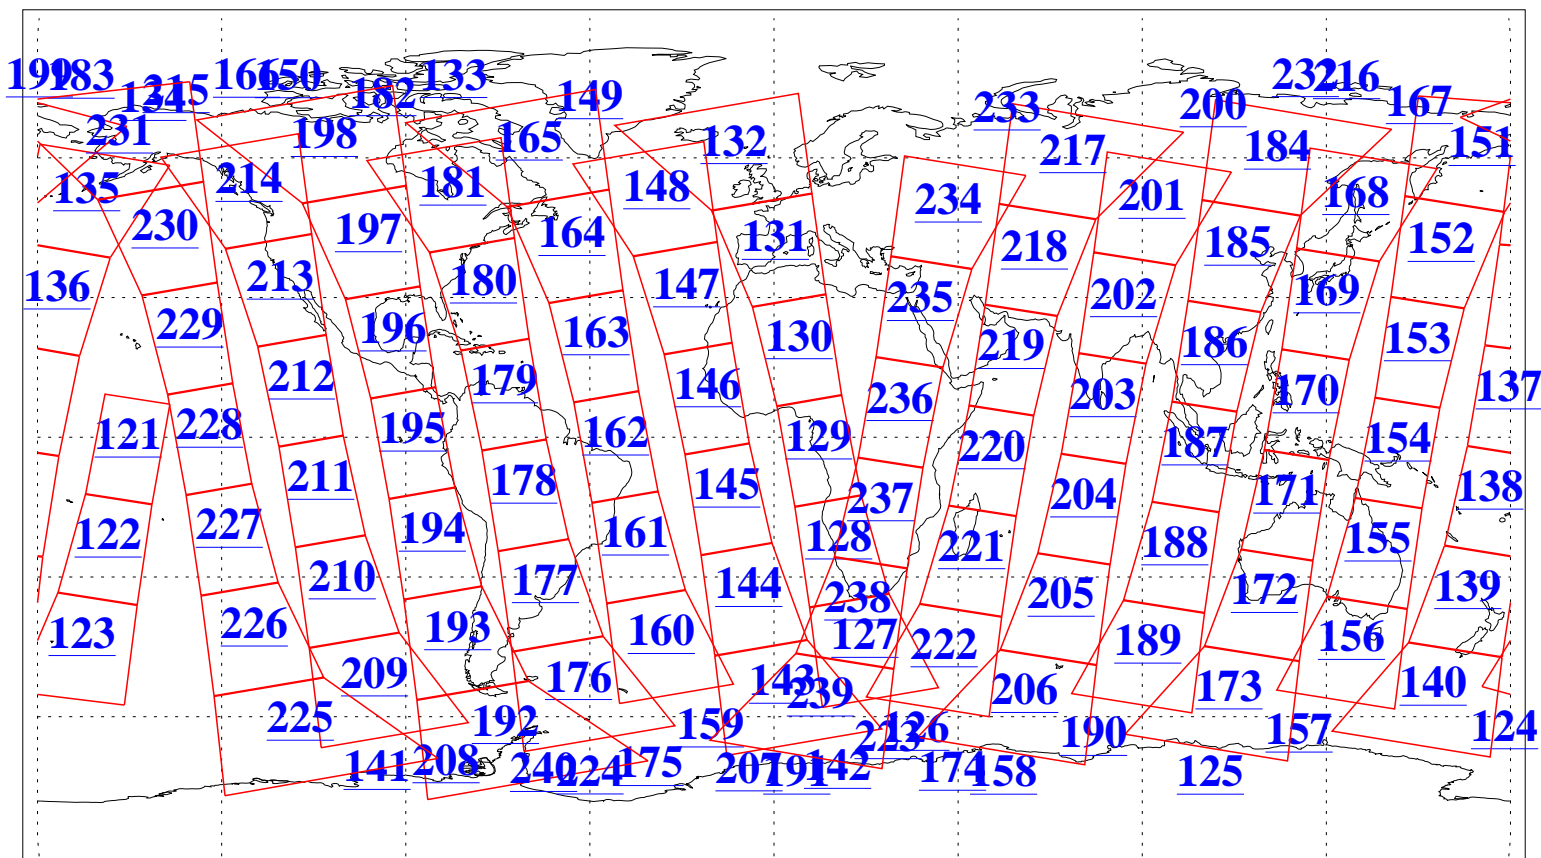

L1B Availability  
AMSU Granules: 240  
HSB Granules: 0  
AIRS Granules: 240

30 Sep 2009  
DoY 273  
Aqua Day 2706  
Granules: 1 to 120

Granules: 121 to 240

Legend: AMSU Available, HSB Available, AIRS Available

L1B Availability  
AMSU Granules: 240  
HSB Granules: 0  
AIRS Granules: 240

30 Sep 2009  
DoY 273  
Aqua Day 2706

Ascending Granules

Descending Granules

Legend: AMSU Available, HSB Available, AIRS Available

L1B Availability  
 AMSU Granules: 240  
 HSB Granules: 0  
 AIRS Granules: 240

30 Sep 2009  
 DoY 273  
 Aqua Day 2706

Northern Hemisphere Granules

Southern Hemisphere Granules

Legend: AMSU Available, HSB Available, AIRS Available