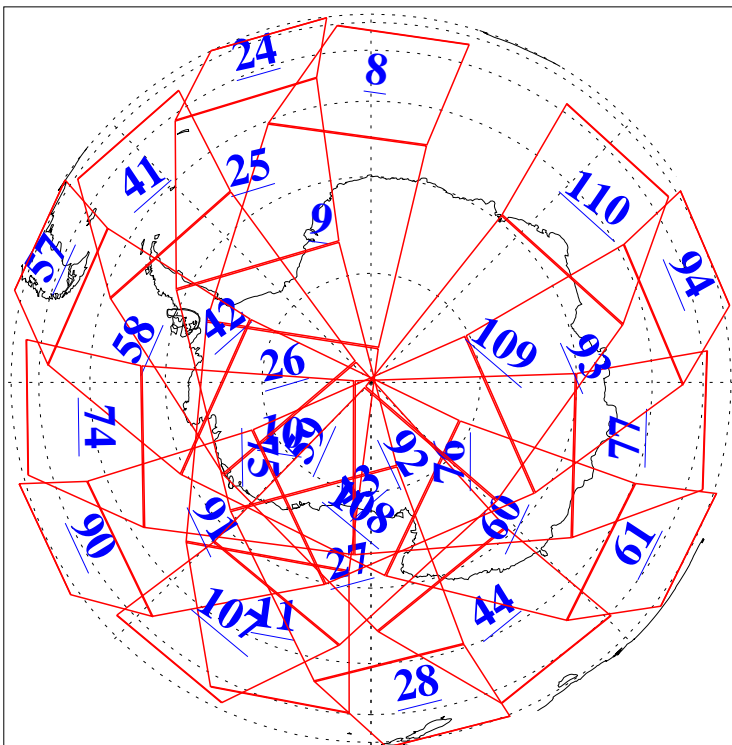

L1B Availability  
AMSU Granules: 240  
HSB Granules: 0  
AIRS Granules: 240

30 Sep 2009  
DoY 273  
Aqua Day 2706  
Granules: 1 to 120

Granules: 121 to 240

Legend: AMSU Available, HSB Available, AIRS Available

L1B Availability  
AMSU Granules: 240  
HSB Granules: 0  
AIRS Granules: 240

30 Sep 2009  
DoY 273  
Aqua Day 2706

Ascending Granules

Descending Granules

Legend: AMSU Available, HSB Available, AIRS Available

L1B Availability  
 AMSU Granules: 240  
 HSB Granules: 0  
 AIRS Granules: 240

30 Sep 2009  
 DoY 273  
 Aqua Day 2706

Northern Hemisphere Granules

Southern Hemisphere Granules

Legend: AMSU Available, HSB Available, AIRS Available