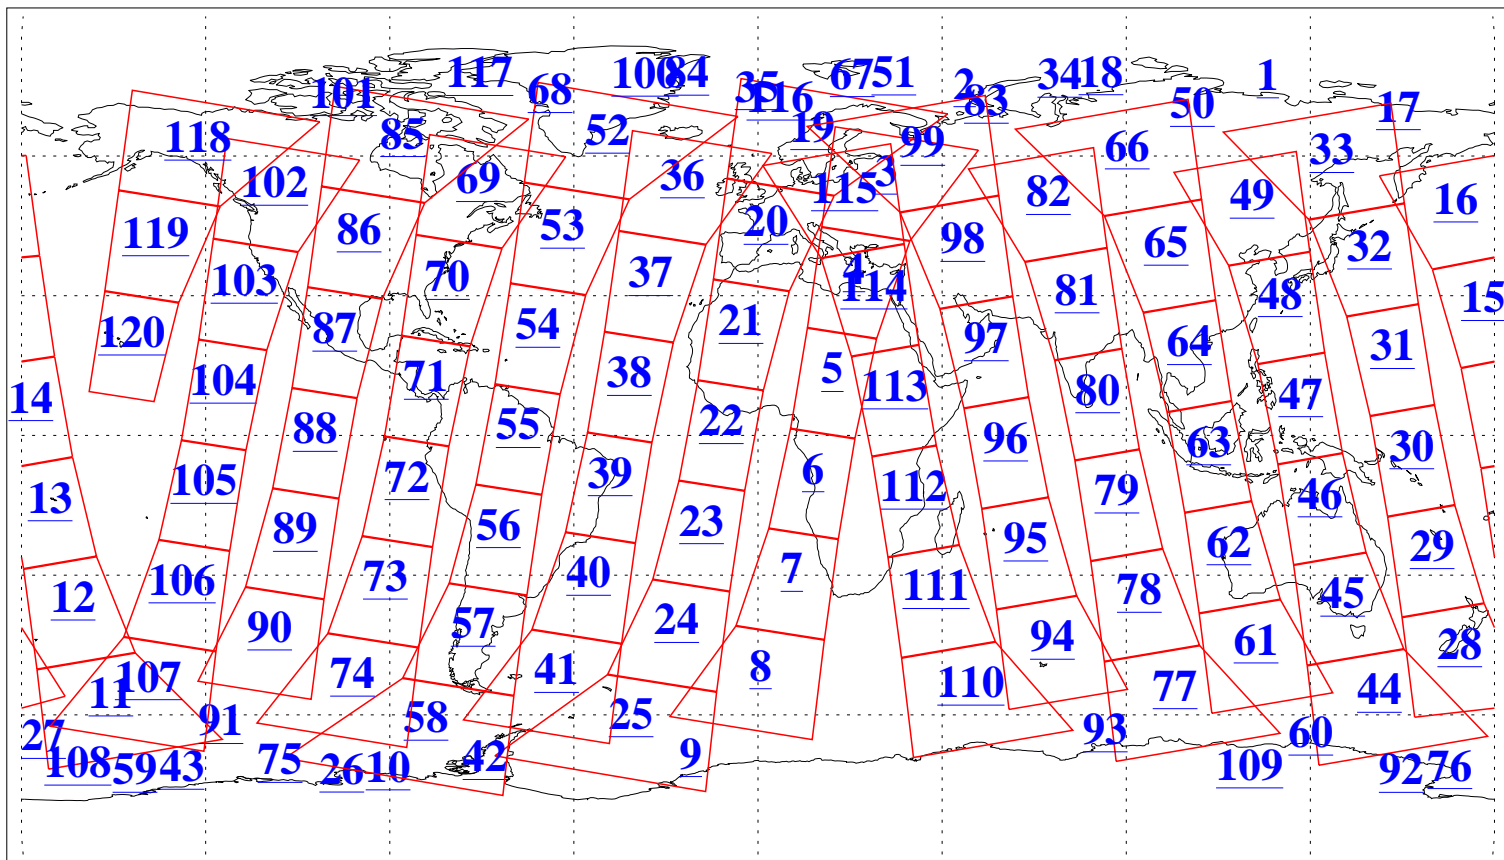

L1B Availability  
AMSU Granules: 240  
HSB Granules: 0  
AIRS Granules: 240

30 Sep 2009  
DoY 273  
Aqua Day 2706  
Granules: 1 to 120

Granules: 121 to 240

Legend: AMSU Available, HSB Available, AIRS Available

L1B Availability  
AMSU Granules: 240  
HSB Granules: 0  
AIRS Granules: 240

30 Sep 2009  
DoY 273  
Aqua Day 2706

Ascending Granules

Descending Granules

Legend: AMSU Available, HSB Available, AIRS Available

L1B Availability  
 AMSU Granules: 240  
 HSB Granules: 0  
 AIRS Granules: 240

30 Sep 2009  
 DoY 273  
 Aqua Day 2706

Northern Hemisphere Granules

Southern Hemisphere Granules

Legend: AMSU Available, HSB Available, AIRS Available