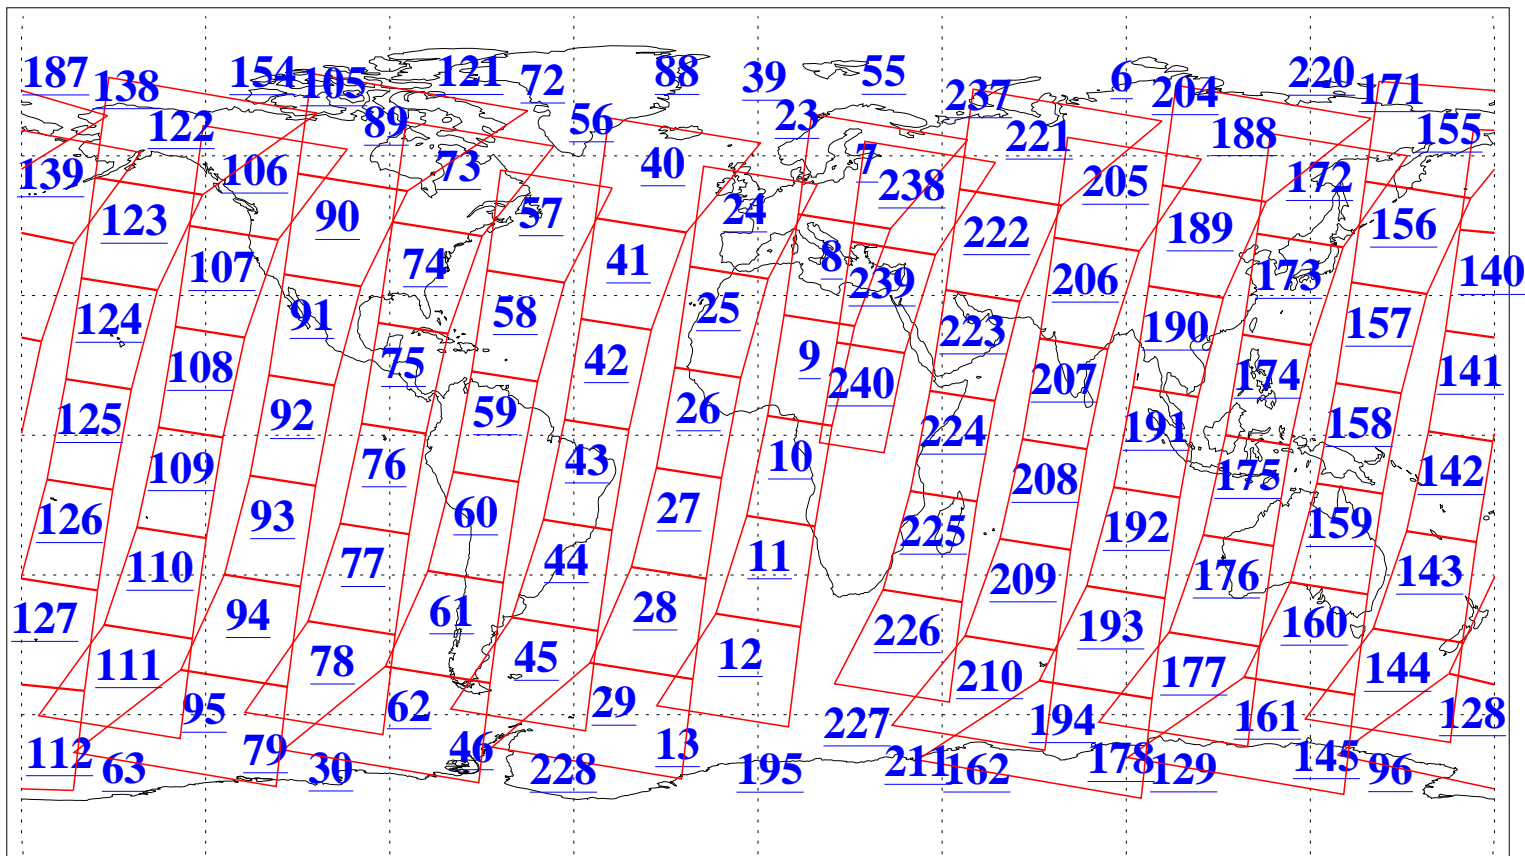

L1B Availability
AMSU Granules: 240
HSB Granules: 0
AIRS Granules: 240

26 Sep 2009
DoY 269
Aqua Day 2702
Granules: 1 to 120

Granules: 121 to 240

Legend: AMSU Available, HSB Available, AIRS Available

L1B Availability
AMSU Granules: 240
HSB Granules: 0
AIRS Granules: 240

26 Sep 2009
DoY 269
Aqua Day 2702

Ascending Granules

Descending Granules

Legend: AMSU Available, HSB Available, AIRS Available

L1B Availability
 AMSU Granules: 240
 HSB Granules: 0
 AIRS Granules: 240

26 Sep 2009
 DoY 269
 Aqua Day 2702

Northern Hemisphere Granules

Southern Hemisphere Granules

Legend: AMSU Available, HSB Available, AIRS Available