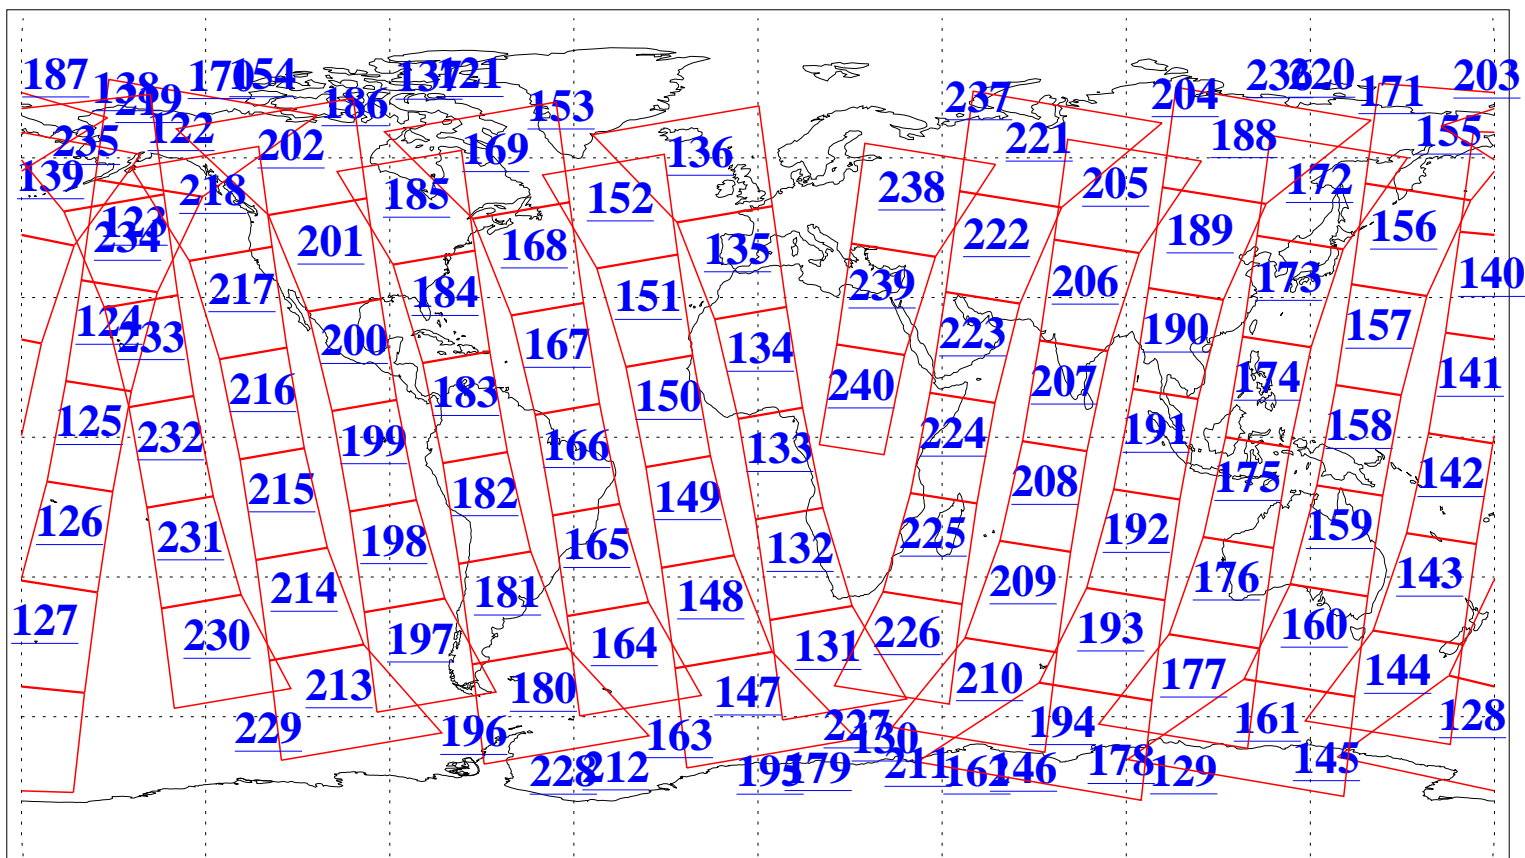

L1B Availability
AMSU Granules: 240
HSB Granules: 0
AIRS Granules: 240

26 Sep 2009
DoY 269
Aqua Day 2702
Granules: 1 to 120

Granules: 121 to 240

Legend: AMSU Available, HSB Available, AIRS Available

L1B Availability
AMSU Granules: 240
HSB Granules: 0
AIRS Granules: 240

26 Sep 2009
DoY 269
Aqua Day 2702

Ascending Granules

Descending Granules

Legend: AMSU Available, HSB Available, AIRS Available

L1B Availability
 AMSU Granules: 240
 HSB Granules: 0
 AIRS Granules: 240

26 Sep 2009
 DoY 269
 Aqua Day 2702

Northern Hemisphere Granules

Southern Hemisphere Granules

Legend: AMSU Available, HSB Available, AIRS Available