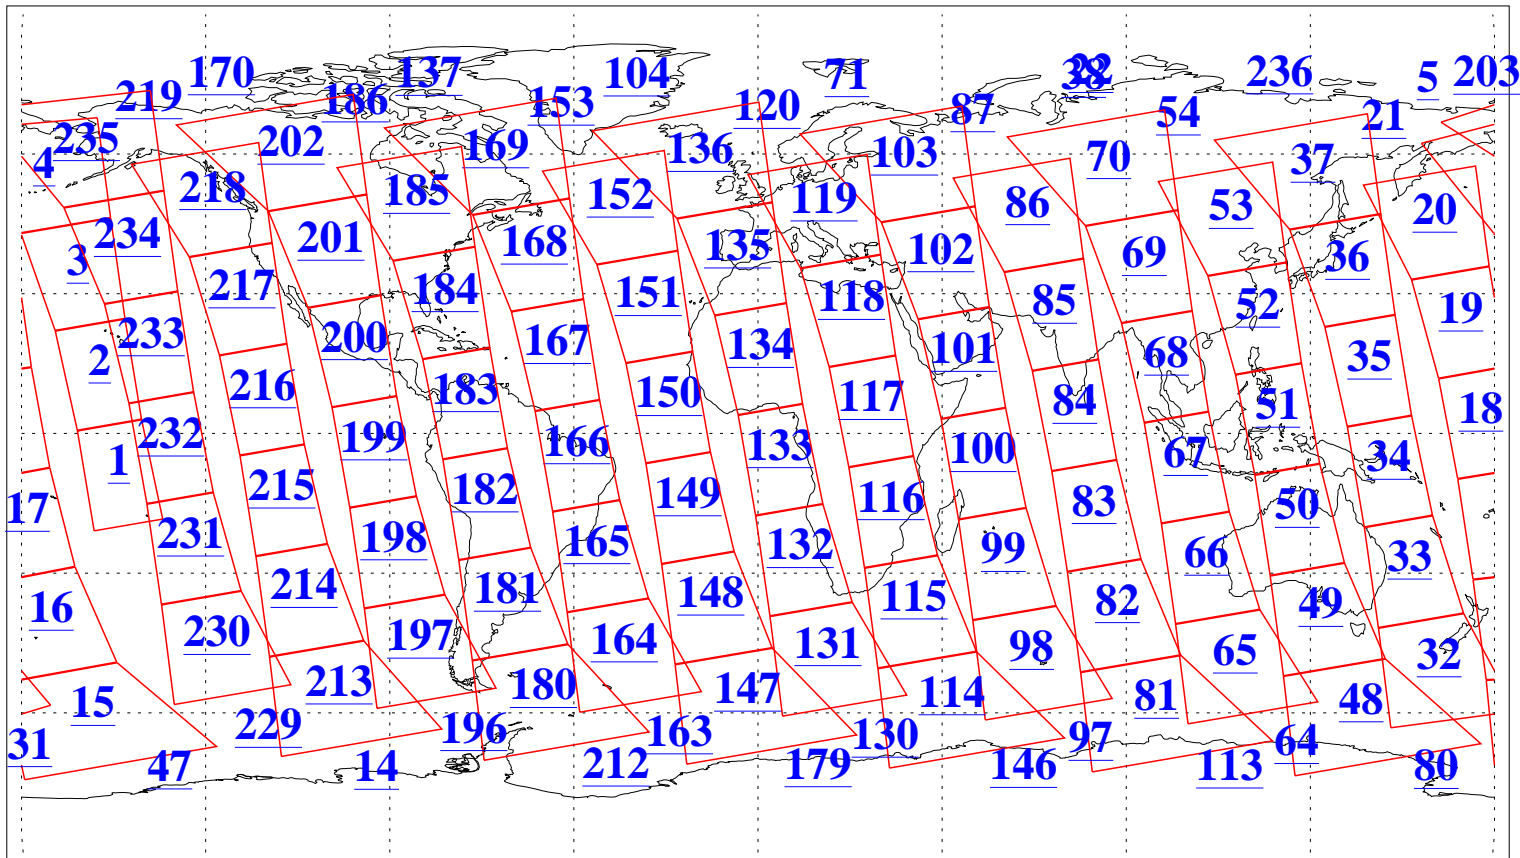

L1B Availability
AMSU Granules: 240
HSB Granules: 0
AIRS Granules: 240

26 Sep 2009
DoY 269
Aqua Day 2702
Granules: 1 to 120

Granules: 121 to 240

Legend: AMSU Available, HSB Available, AIRS Available

L1B Availability
AMSU Granules: 240
HSB Granules: 0
AIRS Granules: 240

26 Sep 2009
DoY 269
Aqua Day 2702

Ascending Granules

Descending Granules

Legend: AMSU Available, HSB Available, AIRS Available

L1B Availability
 AMSU Granules: 240
 HSB Granules: 0
 AIRS Granules: 240

26 Sep 2009
 DoY 269
 Aqua Day 2702

Northern Hemisphere Granules

Southern Hemisphere Granules

Legend: AMSU Available, HSB Available, AIRS Available