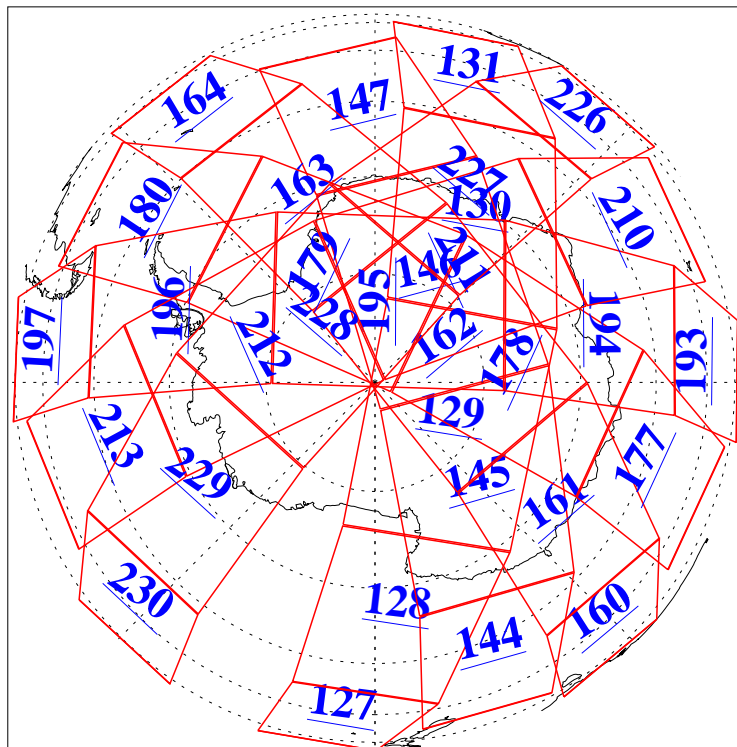

L1B Availability
AMSU Granules: 240
HSB Granules: 0
AIRS Granules: 240

26 Sep 2009
DoY 269
Aqua Day 2702
Granules: 1 to 120

Granules: 121 to 240

Legend: AMSU Available, HSB Available, AIRS Available

L1B Availability
AMSU Granules: 240
HSB Granules: 0
AIRS Granules: 240

26 Sep 2009
DoY 269
Aqua Day 2702

Ascending Granules

Descending Granules

Legend: AMSU Available, HSB Available, AIRS Available

L1B Availability
 AMSU Granules: 240
 HSB Granules: 0
 AIRS Granules: 240

26 Sep 2009
 DoY 269
 Aqua Day 2702

Northern Hemisphere Granules

Southern Hemisphere Granules

Legend: AMSU Available, HSB Available, AIRS Available