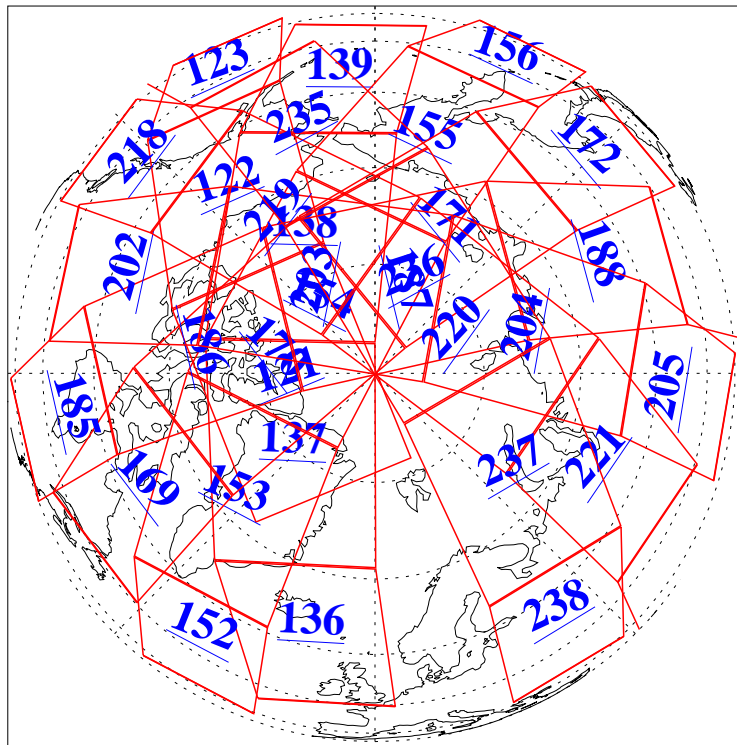

L1B Availability
AMSU Granules: 240
HSB Granules: 0
AIRS Granules: 240

26 Sep 2009
DoY 269
Aqua Day 2702
Granules: 1 to 120

Granules: 121 to 240

Legend: AMSU Available, HSB Available, AIRS Available

L1B Availability
AMSU Granules: 240
HSB Granules: 0
AIRS Granules: 240

26 Sep 2009
DoY 269
Aqua Day 2702

Ascending Granules

Descending Granules

Legend: AMSU Available, HSB Available, AIRS Available

L1B Availability
 AMSU Granules: 240
 HSB Granules: 0
 AIRS Granules: 240

26 Sep 2009
 DoY 269
 Aqua Day 2702

Northern Hemisphere Granules

Southern Hemisphere Granules

Legend: AMSU Available, HSB Available, AIRS Available