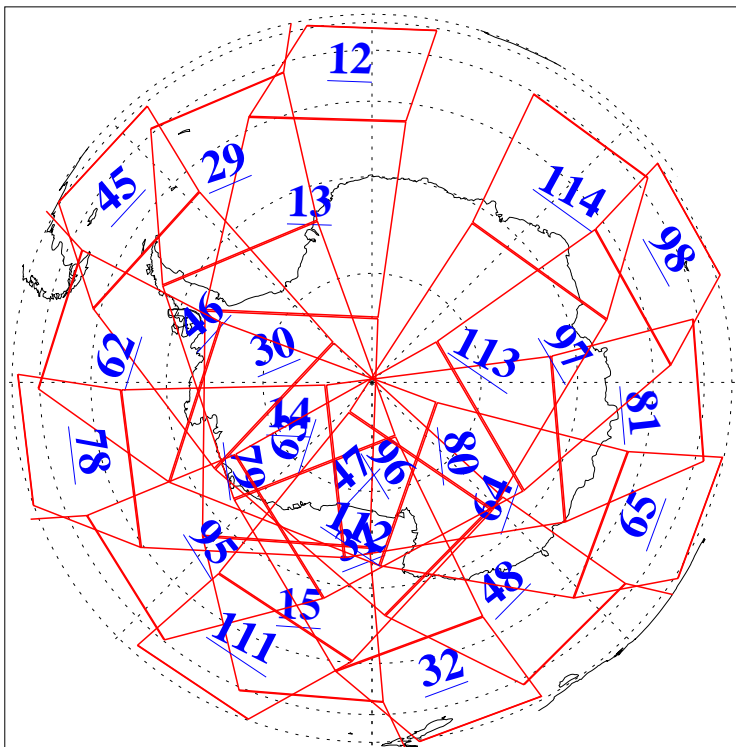

L1B Availability
AMSU Granules: 240
HSB Granules: 0
AIRS Granules: 240

26 Sep 2009
DoY 269
Aqua Day 2702
Granules: 1 to 120

Granules: 121 to 240

Legend: AMSU Available, HSB Available, AIRS Available

L1B Availability
AMSU Granules: 240
HSB Granules: 0
AIRS Granules: 240

26 Sep 2009
DoY 269
Aqua Day 2702

Ascending Granules

Descending Granules

Legend: AMSU Available, HSB Available, AIRS Available

L1B Availability
 AMSU Granules: 240
 HSB Granules: 0
 AIRS Granules: 240

26 Sep 2009
 DoY 269
 Aqua Day 2702

Northern Hemisphere Granules

Southern Hemisphere Granules

Legend: AMSU Available, HSB Available, AIRS Available