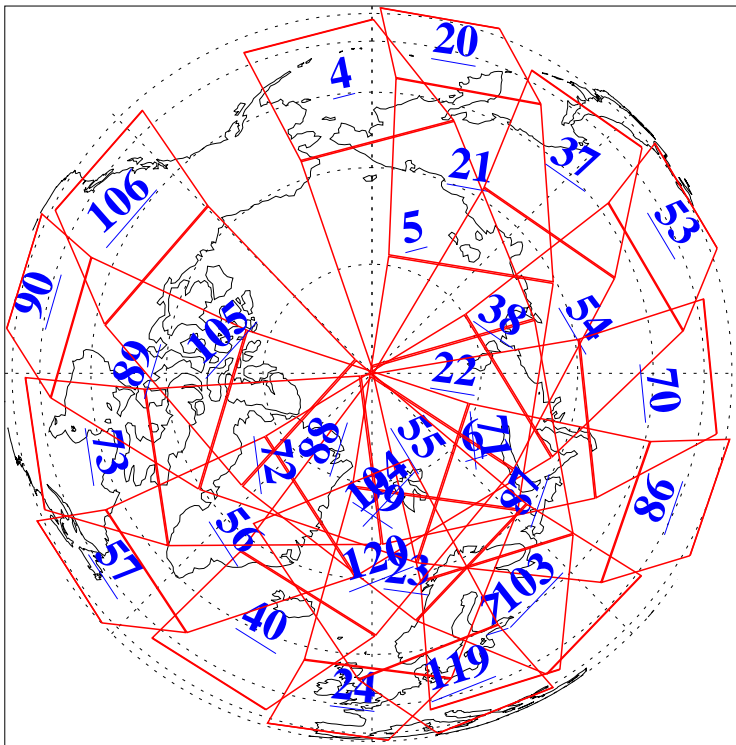

L1B Availability
AMSU Granules: 240
HSB Granules: 0
AIRS Granules: 240

26 Sep 2009
DoY 269
Aqua Day 2702
Granules: 1 to 120

Granules: 121 to 240

Legend: AMSU Available, HSB Available, AIRS Available

L1B Availability
AMSU Granules: 240
HSB Granules: 0
AIRS Granules: 240

26 Sep 2009
DoY 269
Aqua Day 2702

Ascending Granules

Descending Granules

Legend: AMSU Available, HSB Available, AIRS Available

L1B Availability
 AMSU Granules: 240
 HSB Granules: 0
 AIRS Granules: 240

26 Sep 2009
 DoY 269
 Aqua Day 2702

Northern Hemisphere Granules

Southern Hemisphere Granules

Legend: AMSU Available, HSB Available, AIRS Available