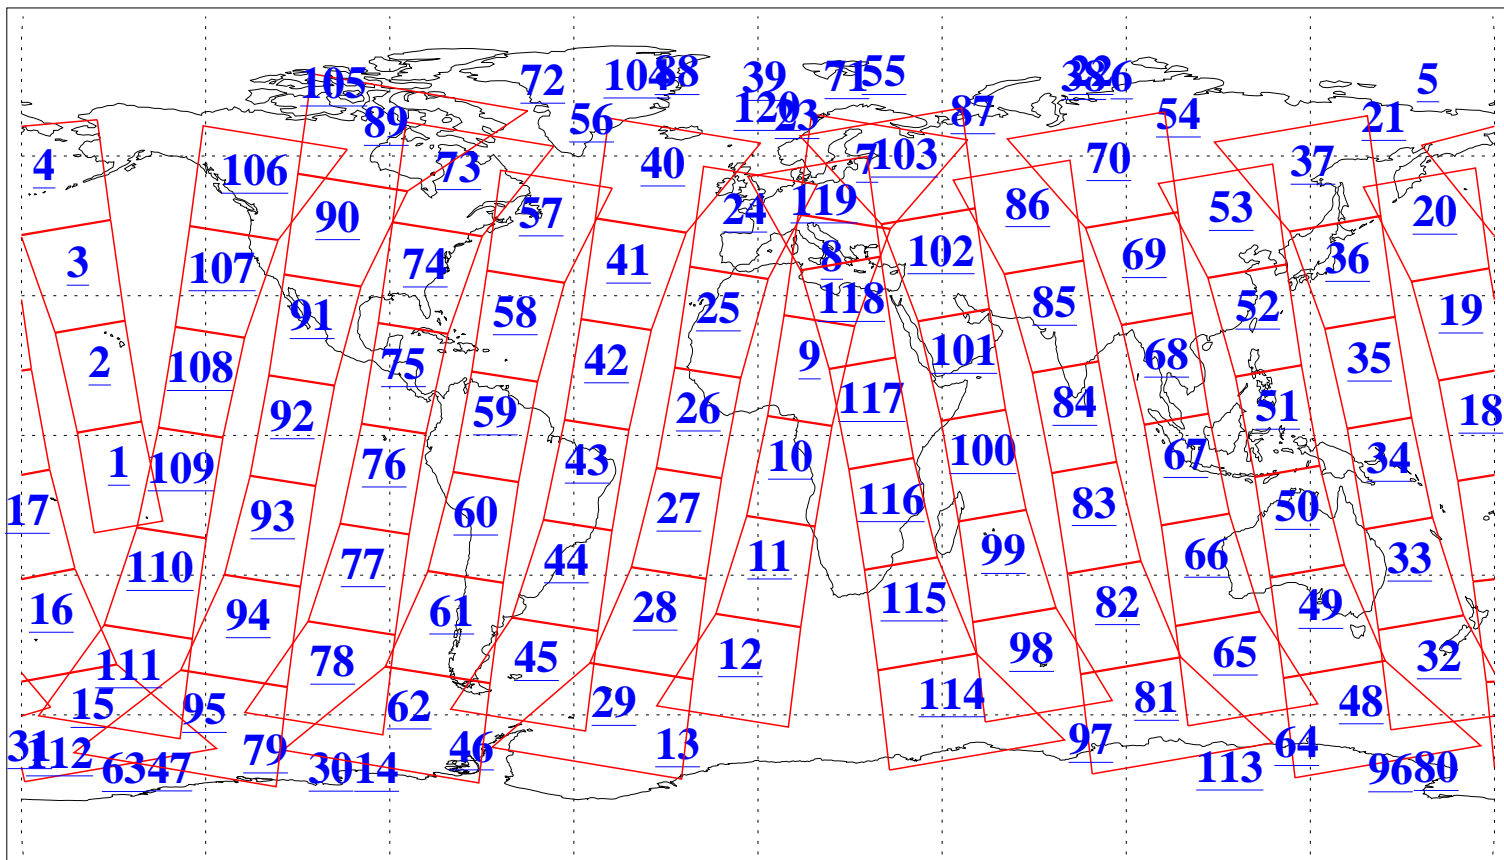

L1B Availability
AMSU Granules: 240
HSB Granules: 0
AIRS Granules: 240

26 Sep 2009
DoY 269
Aqua Day 2702
Granules: 1 to 120

Granules: 121 to 240

Legend: AMSU Available, HSB Available, AIRS Available

L1B Availability
AMSU Granules: 240
HSB Granules: 0
AIRS Granules: 240

26 Sep 2009
DoY 269
Aqua Day 2702

Ascending Granules

Descending Granules

Legend: AMSU Available, HSB Available, AIRS Available

L1B Availability
 AMSU Granules: 240
 HSB Granules: 0
 AIRS Granules: 240

26 Sep 2009
 DoY 269
 Aqua Day 2702

Northern Hemisphere Granules

Southern Hemisphere Granules

Legend: AMSU Available, HSB Available, AIRS Available