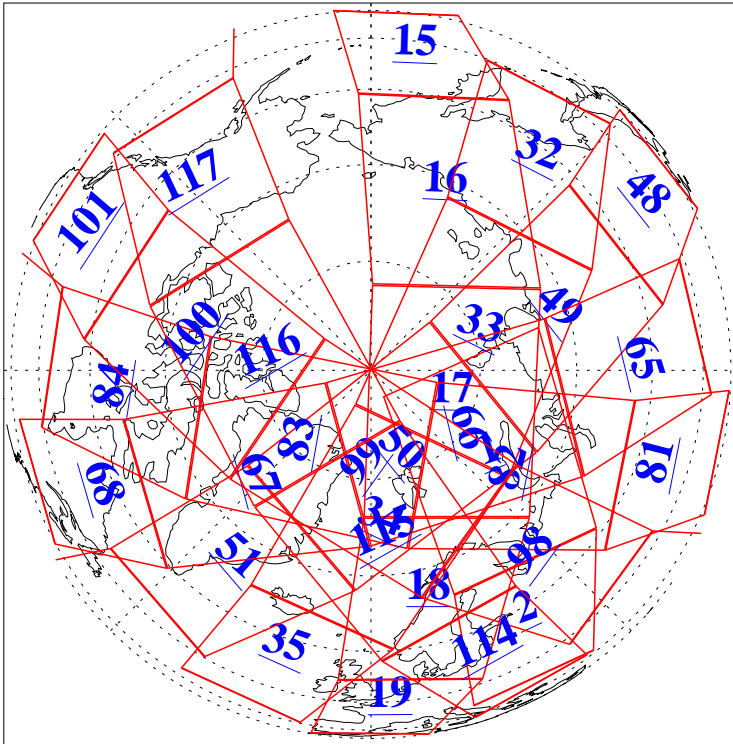

L1B Availability
AMSU Granules: 240
HSB Granules: 0
AIRS Granules: 240

23 Sep 2009
DoY 266
Aqua Day 2699
Granules: 1 to 120

Granules: 121 to 240

Legend: AMSU Available, HSB Available, AIRS Available

L1B Availability
AMSU Granules: 240
HSB Granules: 0
AIRS Granules: 240

23 Sep 2009
DoY 266
Aqua Day 2699

Ascending Granules

Descending Granules

Legend: AMSU Available, HSB Available, AIRS Available

L1B Availability
 AMSU Granules: 240
 HSB Granules: 0
 AIRS Granules: 240

23 Sep 2009
 DoY 266
 Aqua Day 2699

Northern Hemisphere Granules

Southern Hemisphere Granules

Legend: AMSU Available, HSB Available, AIRS Available