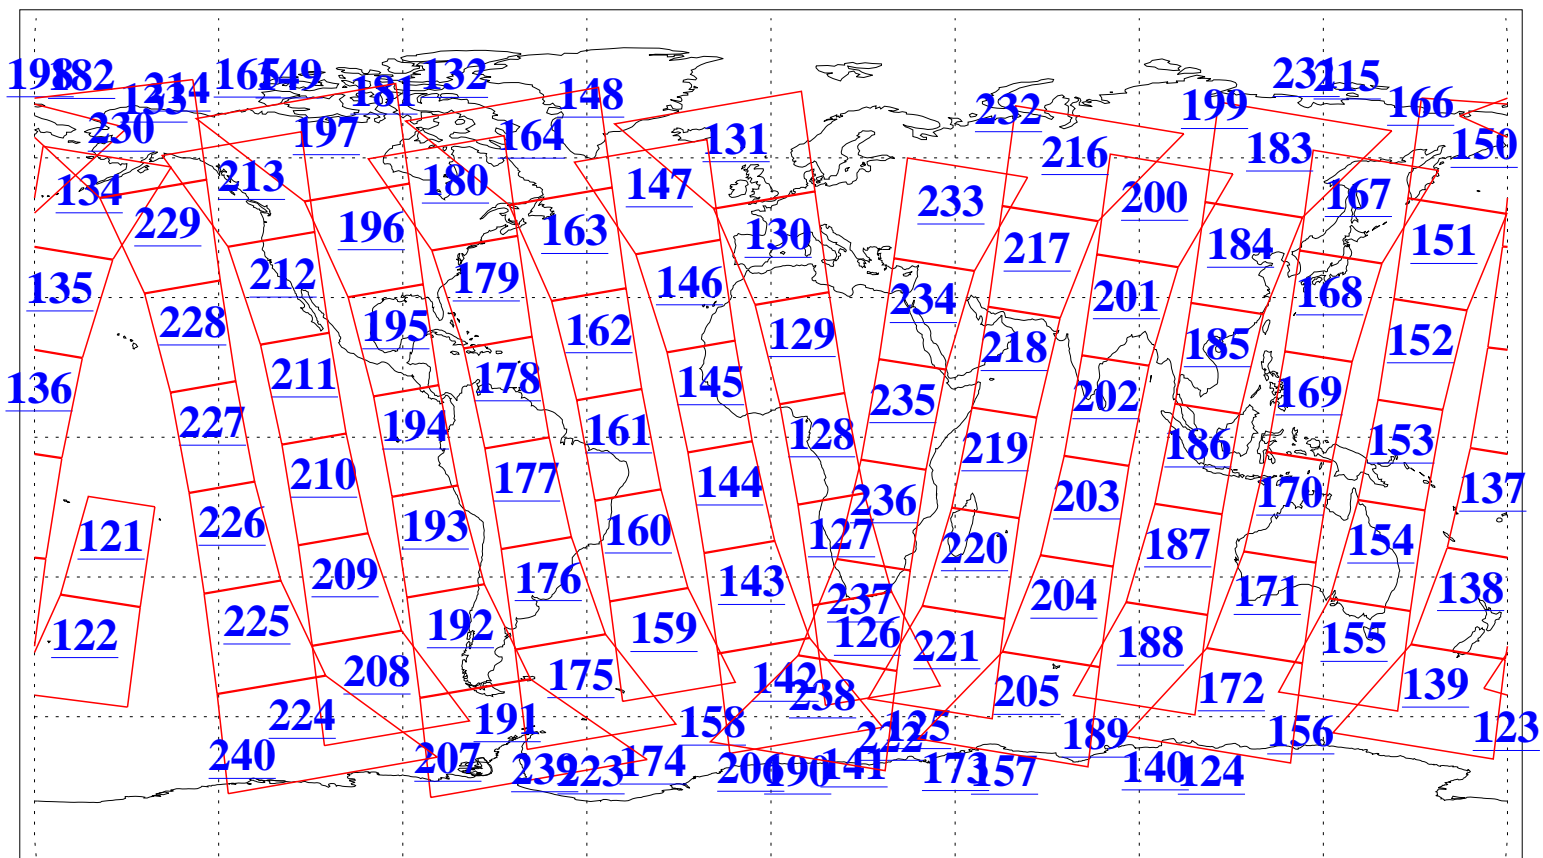

L1B Availability
AMSU Granules: 240
HSB Granules: 0
AIRS Granules: 240

23 Sep 2009
DoY 266
Aqua Day 2699
Granules: 1 to 120

Granules: 121 to 240

Legend: AMSU Available, HSB Available, AIRS Available

L1B Availability
AMSU Granules: 240
HSB Granules: 0
AIRS Granules: 240

23 Sep 2009
DoY 266
Aqua Day 2699

Ascending Granules

Descending Granules

Legend: AMSU Available, HSB Available, AIRS Available

L1B Availability
 AMSU Granules: 240
 HSB Granules: 0
 AIRS Granules: 240

23 Sep 2009
 DoY 266
 Aqua Day 2699