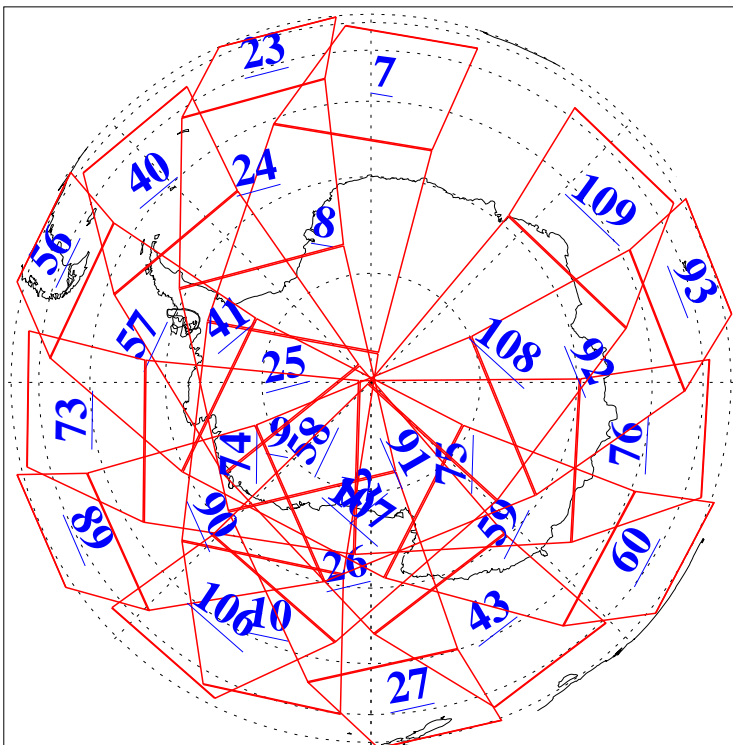

L1B Availability
AMSU Granules: 240
HSB Granules: 0
AIRS Granules: 240

23 Sep 2009
DoY 266
Aqua Day 2699
Granules: 1 to 120

Granules: 121 to 240

Legend: AMSU Available, HSB Available, AIRS Available

L1B Availability
AMSU Granules: 240
HSB Granules: 0
AIRS Granules: 240

23 Sep 2009
DoY 266
Aqua Day 2699

Ascending Granules

Descending Granules

Legend: AMSU Available, HSB Available, AIRS Available

L1B Availability
 AMSU Granules: 240
 HSB Granules: 0
 AIRS Granules: 240

23 Sep 2009
 DoY 266
 Aqua Day 2699

Northern Hemisphere Granules

Southern Hemisphere Granules

Legend: AMSU Available, HSB Available, AIRS Available