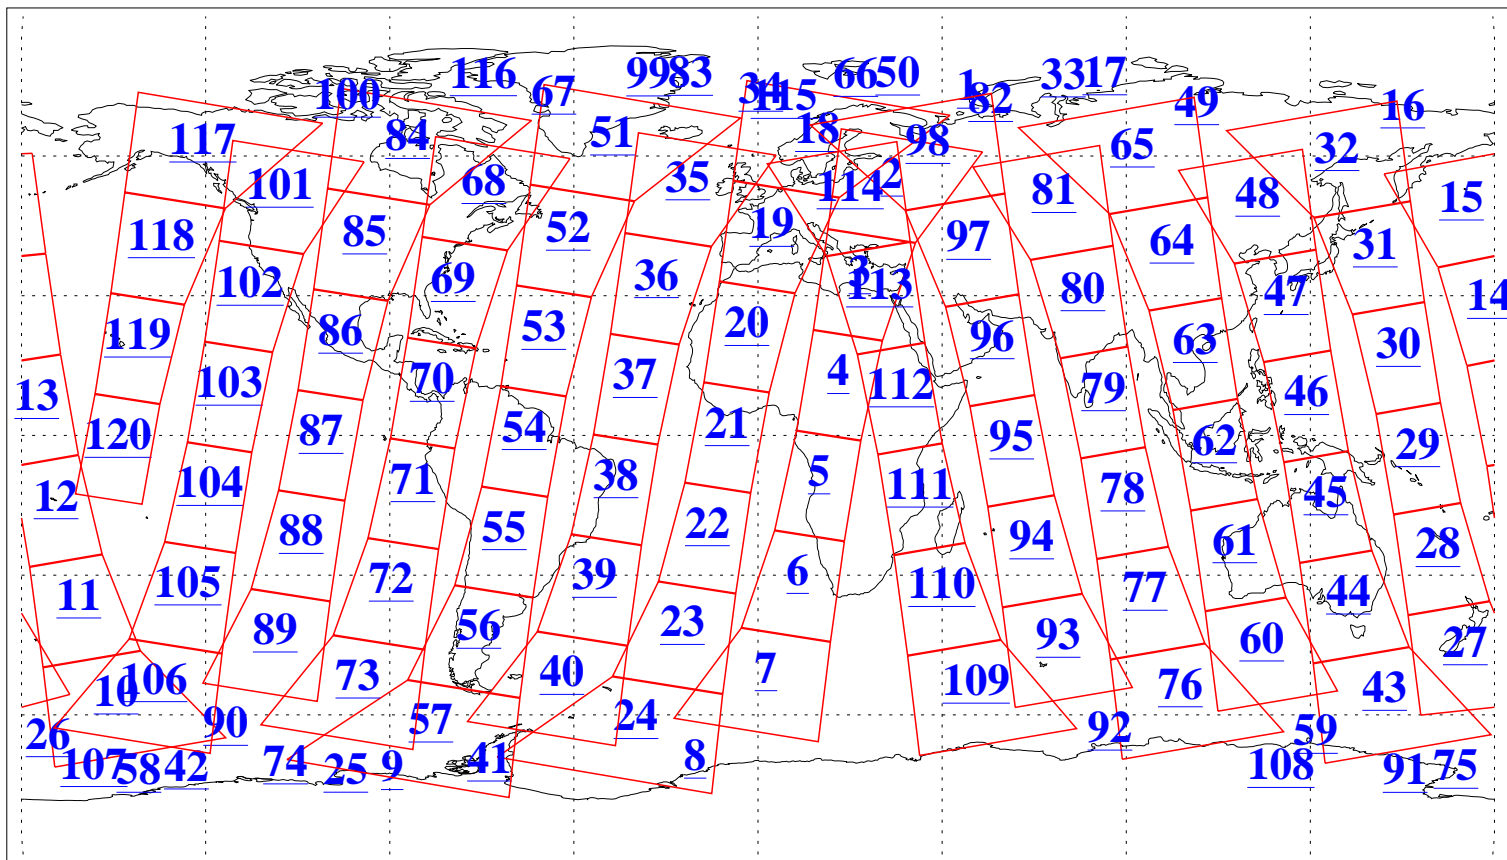

L1B Availability
AMSU Granules: 240
HSB Granules: 0
AIRS Granules: 240

23 Sep 2009
DoY 266
Aqua Day 2699
Granules: 1 to 120

Granules: 121 to 240

Legend: AMSU Available, HSB Available, AIRS Available

L1B Availability
AMSU Granules: 240
HSB Granules: 0
AIRS Granules: 240

23 Sep 2009
DoY 266
Aqua Day 2699

Ascending Granules

Descending Granules

Legend: AMSU Available, HSB Available, AIRS Available

L1B Availability
 AMSU Granules: 240
 HSB Granules: 0
 AIRS Granules: 240

23 Sep 2009
 DoY 266
 Aqua Day 2699

Northern Hemisphere Granules

Southern Hemisphere Granules

Legend: AMSU Available, HSB Available, AIRS Available