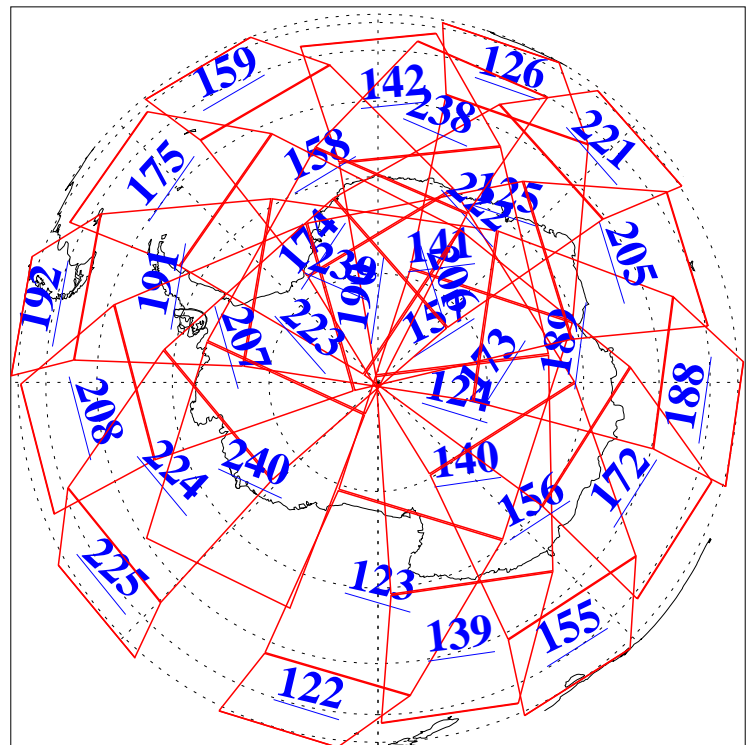

L1B Availability
AMSU Granules: 240
HSB Granules: 0
AIRS Granules: 240

23 Sep 2009
DoY 266
Aqua Day 2699
Granules: 1 to 120

Granules: 121 to 240

Legend: AMSU Available, HSB Available, AIRS Available

L1B Availability
AMSU Granules: 240
HSB Granules: 0
AIRS Granules: 240

23 Sep 2009
DoY 266
Aqua Day 2699

Ascending Granules

Descending Granules

Legend: AMSU Available, HSB Available, AIRS Available

L1B Availability
 AMSU Granules: 240
 HSB Granules: 0
 AIRS Granules: 240

23 Sep 2009
 DoY 266
 Aqua Day 2699

Northern Hemisphere Granules

Southern Hemisphere Granules

Legend: AMSU Available, HSB Available, AIRS Available