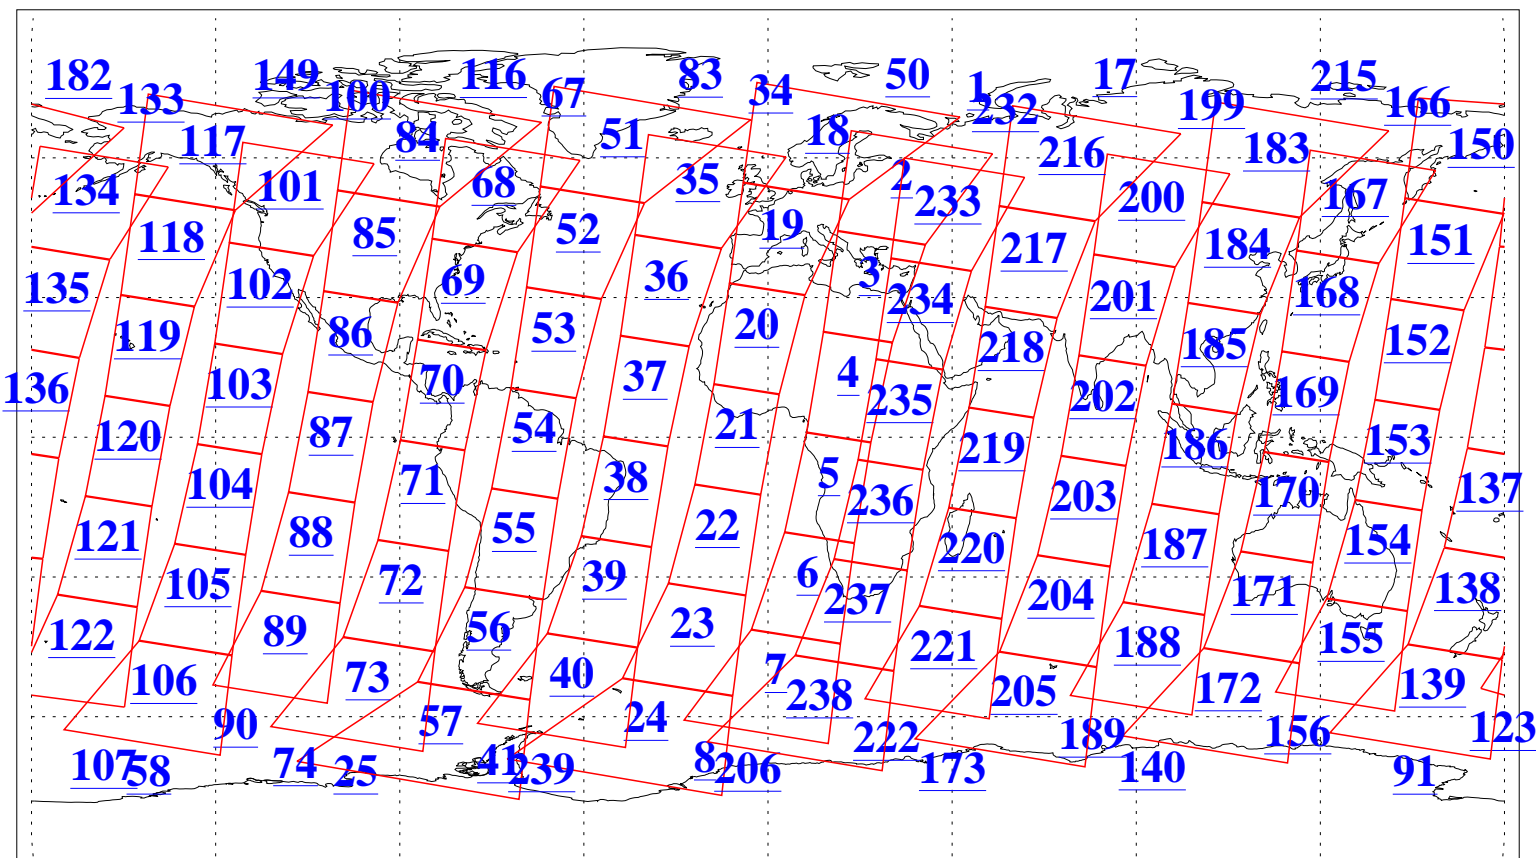

L1B Availability
AMSU Granules: 240
HSB Granules: 0
AIRS Granules: 240

23 Sep 2009
DoY 266
Aqua Day 2699
Granules: 1 to 120

Granules: 121 to 240

Legend: AMSU Available, HSB Available, AIRS Available

L1B Availability
AMSU Granules: 240
HSB Granules: 0
AIRS Granules: 240

23 Sep 2009
DoY 266
Aqua Day 2699

Ascending Granules

Descending Granules

Legend: AMSU Available, HSB Available, AIRS Available

L1B Availability
 AMSU Granules: 240
 HSB Granules: 0
 AIRS Granules: 240

23 Sep 2009
 DoY 266
 Aqua Day 2699

Northern Hemisphere Granules

Southern Hemisphere Granules

Legend: AMSU Available, HSB Available, AIRS Available