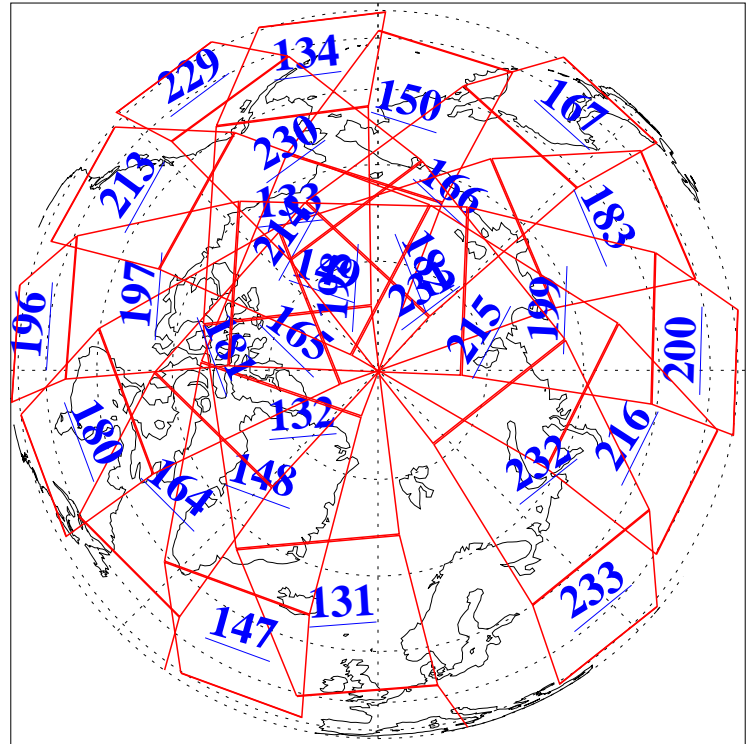

L1B Availability
AMSU Granules: 240
HSB Granules: 0
AIRS Granules: 240

23 Sep 2009
DoY 266
Aqua Day 2699
Granules: 1 to 120

Granules: 121 to 240

Legend: AMSU Available, HSB Available, AIRS Available

L1B Availability
AMSU Granules: 240
HSB Granules: 0
AIRS Granules: 240

23 Sep 2009
DoY 266
Aqua Day 2699

Ascending Granules

Descending Granules

Legend: AMSU Available, HSB Available, AIRS Available

L1B Availability
 AMSU Granules: 240
 HSB Granules: 0
 AIRS Granules: 240

23 Sep 2009
 DoY 266
 Aqua Day 2699

Northern Hemisphere Granules

Southern Hemisphere Granules

Legend: AMSU Available, HSB Available, AIRS Available