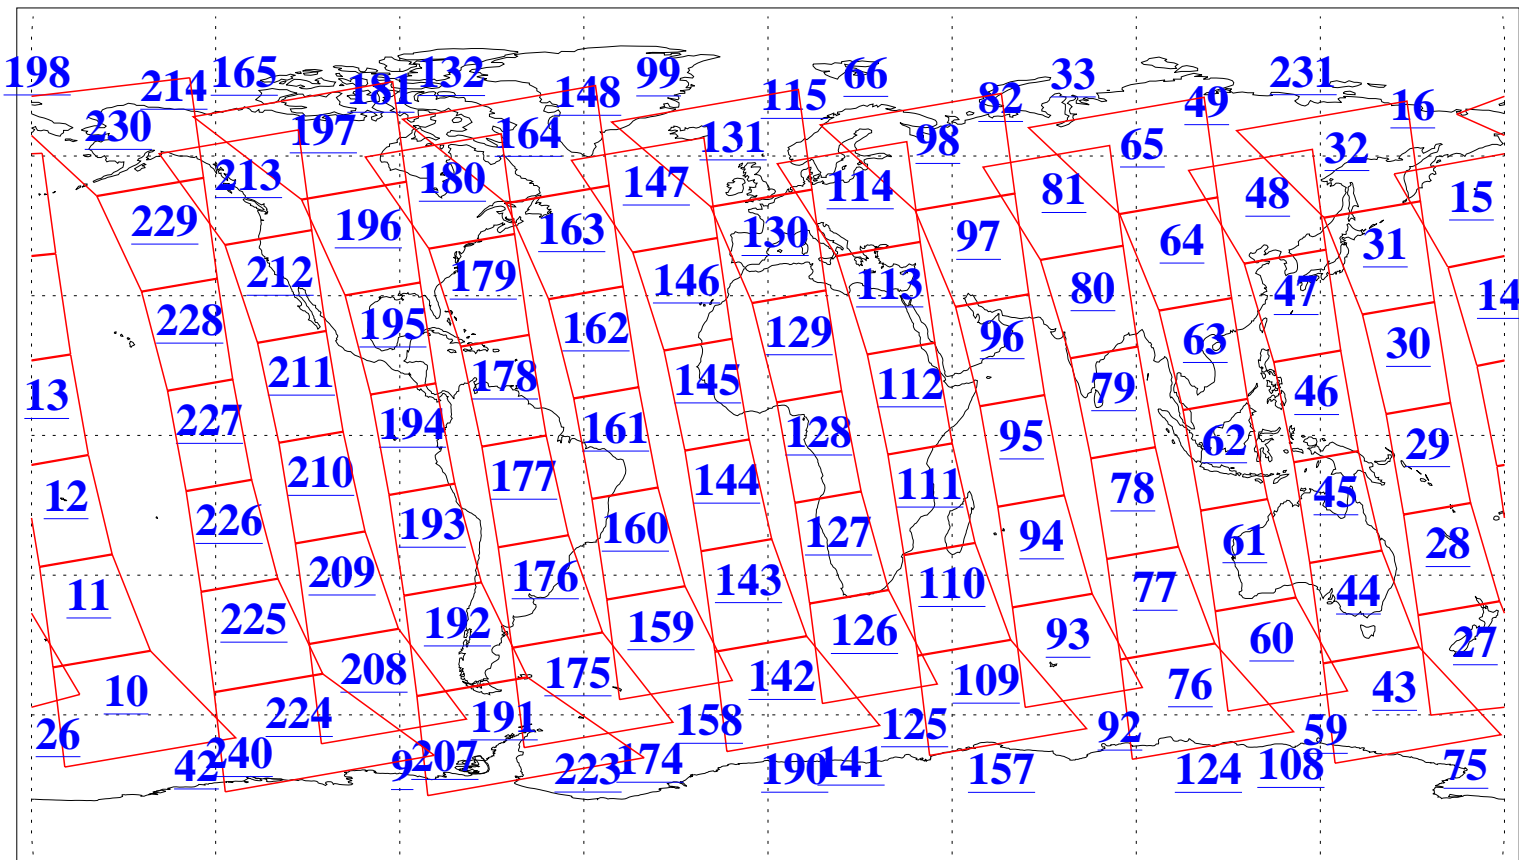

L1B Availability
AMSU Granules: 240
HSB Granules: 0
AIRS Granules: 240

23 Sep 2009
DoY 266
Aqua Day 2699
Granules: 1 to 120

Granules: 121 to 240

Legend: AMSU Available, HSB Available, AIRS Available

L1B Availability
AMSU Granules: 240
HSB Granules: 0
AIRS Granules: 240

23 Sep 2009
DoY 266
Aqua Day 2699

Ascending Granules

Descending Granules

Legend: AMSU Available, HSB Available, AIRS Available

L1B Availability
 AMSU Granules: 240
 HSB Granules: 0
 AIRS Granules: 240

23 Sep 2009
 DoY 266
 Aqua Day 2699

Northern Hemisphere Granules

Southern Hemisphere Granules

Legend: AMSU Available, HSB Available, AIRS Available