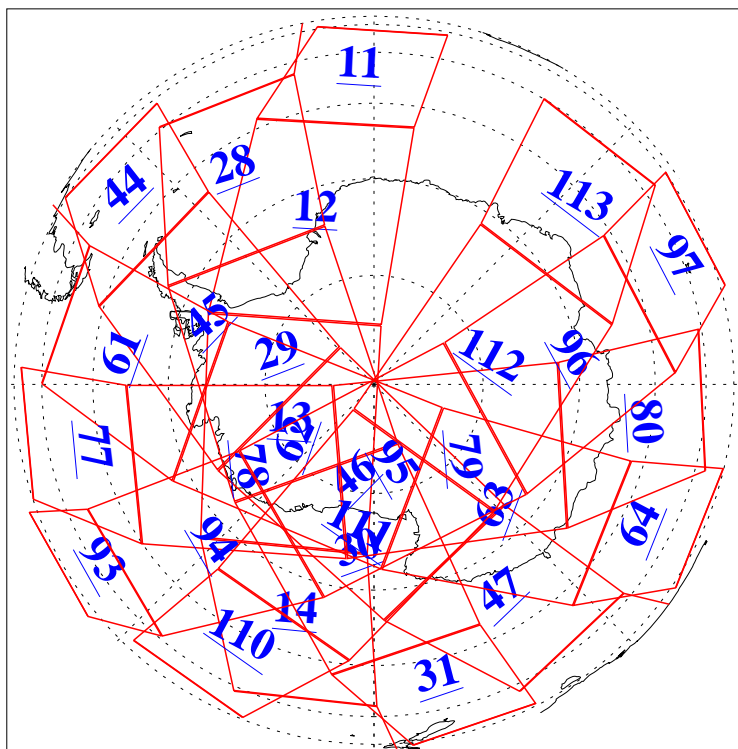

L1B Availability
AMSU Granules: 240
HSB Granules: 0
AIRS Granules: 240

19 Sep 2009
DoY 262
Aqua Day 2695
Granules: 1 to 120

Granules: 121 to 240

Legend: AMSU Available, HSB Available, AIRS Available

L1B Availability
AMSU Granules: 240
HSB Granules: 0
AIRS Granules: 240

19 Sep 2009
DoY 262
Aqua Day 2695
Ascending Granules

Descending Granules

Legend: AMSU Available, HSB Available, AIRS Available

L1B Availability
 AMSU Granules: 240
 HSB Granules: 0
 AIRS Granules: 240

19 Sep 2009
 DoY 262
 Aqua Day 2695

Northern Hemisphere Granules

Southern Hemisphere Granules

Legend: AMSU Available, HSB Available, AIRS Available