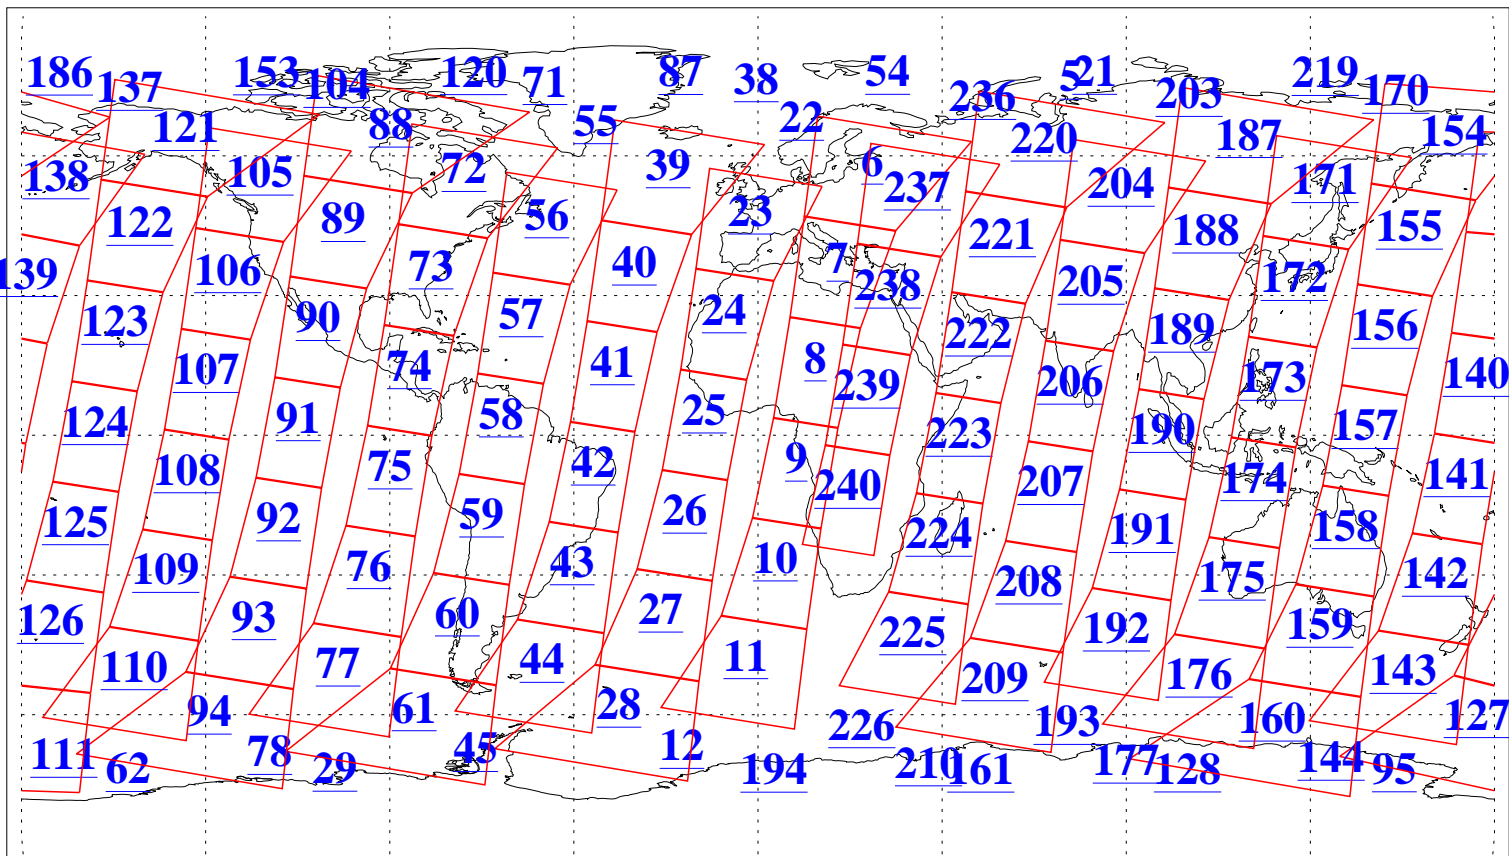

L1B Availability
AMSU Granules: 240
HSB Granules: 0
AIRS Granules: 240

19 Sep 2009
DoY 262
Aqua Day 2695
Granules: 1 to 120

Granules: 121 to 240

Legend: AMSU Available, HSB Available, AIRS Available

L1B Availability
AMSU Granules: 240
HSB Granules: 0
AIRS Granules: 240

19 Sep 2009
DoY 262
Aqua Day 2695
Ascending Granules

Descending Granules

Legend: AMSU Available, HSB Available, AIRS Available

L1B Availability
 AMSU Granules: 240
 HSB Granules: 0
 AIRS Granules: 240

19 Sep 2009
 DoY 262
 Aqua Day 2695

Northern Hemisphere Granules

Southern Hemisphere Granules

Legend: AMSU Available, HSB Available, AIRS Available