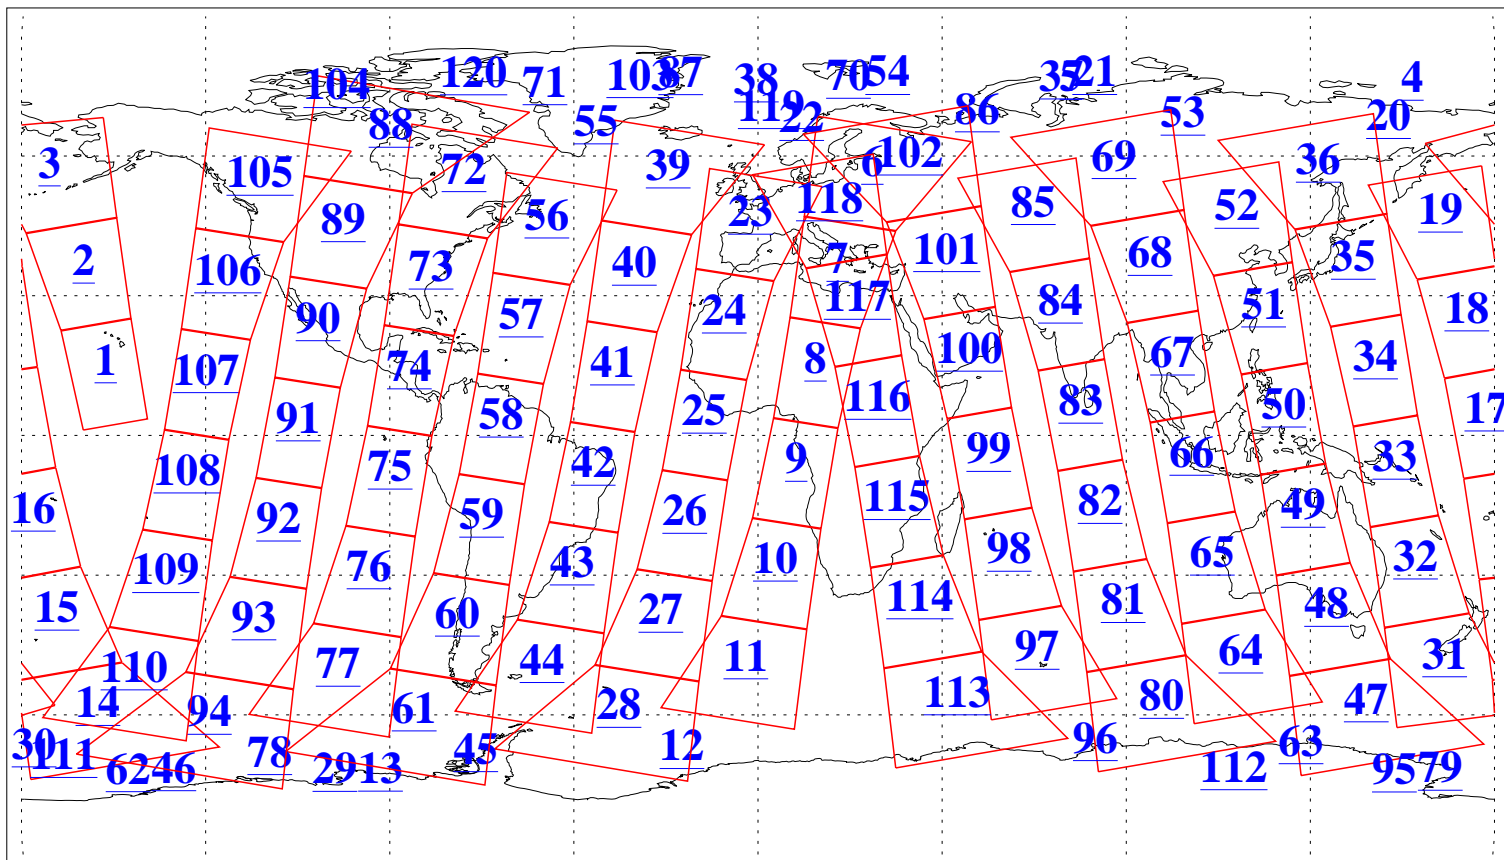

L1B Availability
AMSU Granules: 240
HSB Granules: 0
AIRS Granules: 240

19 Sep 2009
DoY 262
Aqua Day 2695
Granules: 1 to 120

Granules: 121 to 240

Legend: AMSU Available, HSB Available, AIRS Available

L1B Availability
AMSU Granules: 240
HSB Granules: 0
AIRS Granules: 240

19 Sep 2009
DoY 262
Aqua Day 2695
Ascending Granules

Descending Granules

Legend: AMSU Available, HSB Available, AIRS Available

L1B Availability
 AMSU Granules: 240
 HSB Granules: 0
 AIRS Granules: 240

19 Sep 2009
 DoY 262
 Aqua Day 2695

Northern Hemisphere Granules

Southern Hemisphere Granules

Legend: AMSU Available, HSB Available, AIRS Available