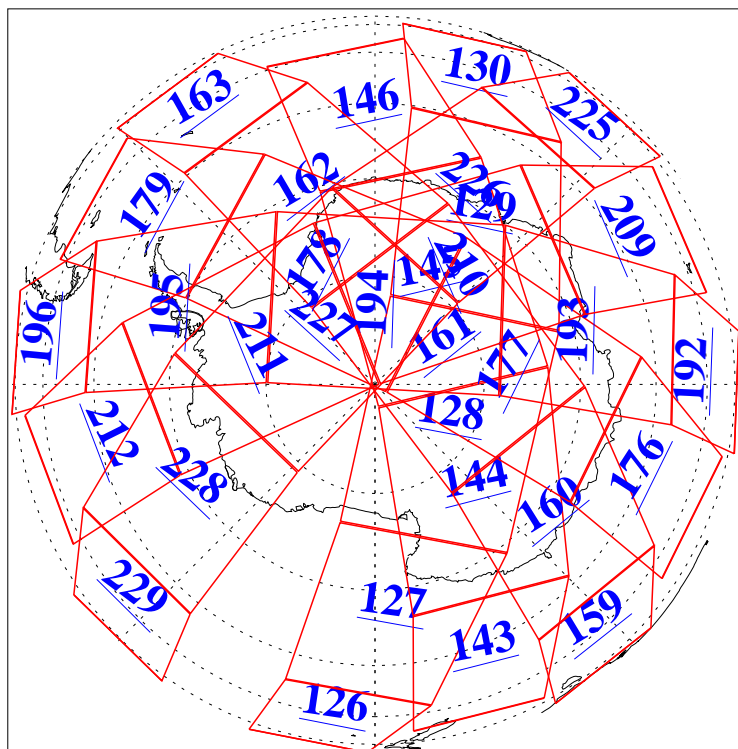

19 Sep 2009
DoY 262
Aqua Day 2695
Ascending Granules

Descending Granules

Legend: AMSU Available, HSB Available, AIRS Available

L1B Availability
 AMSU Granules: 240
 HSB Granules: 0
 AIRS Granules: 240

19 Sep 2009
 DoY 262
 Aqua Day 2695

Northern Hemisphere Granules

Southern Hemisphere Granules

Legend: AMSU Available, HSB Available, AIRS Available