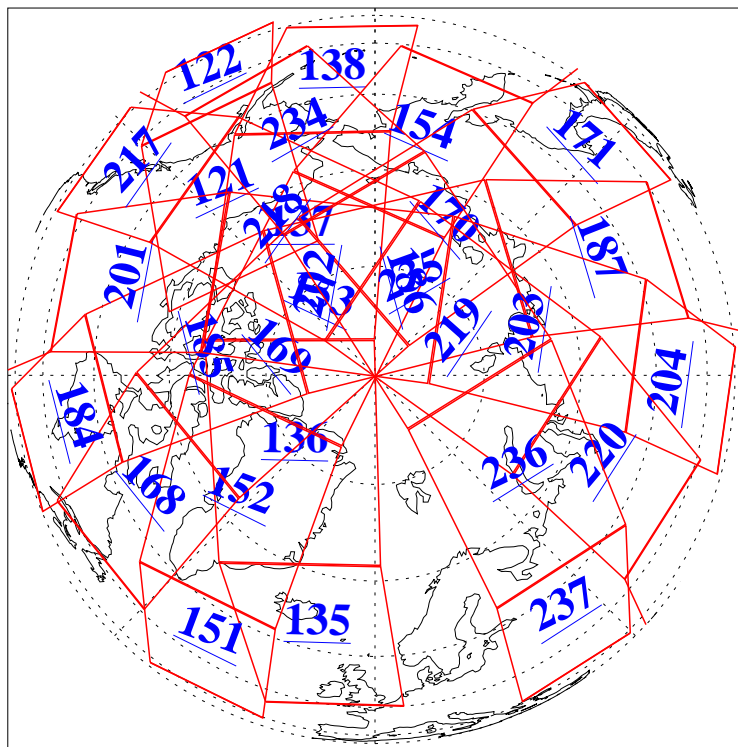

L1B Availability
AMSU Granules: 240
HSB Granules: 0
AIRS Granules: 240

19 Sep 2009
DoY 262
Aqua Day 2695
Granules: 1 to 120

Granules: 121 to 240

Legend: AMSU Available, HSB Available, AIRS Available

L1B Availability
AMSU Granules: 240
HSB Granules: 0
AIRS Granules: 240

19 Sep 2009
DoY 262
Aqua Day 2695
Ascending Granules

Descending Granules

Legend: AMSU Available, HSB Available, AIRS Available

L1B Availability
 AMSU Granules: 240
 HSB Granules: 0
 AIRS Granules: 240

19 Sep 2009
 DoY 262
 Aqua Day 2695

Northern Hemisphere Granules

Southern Hemisphere Granules

Legend: AMSU Available, HSB Available, AIRS Available