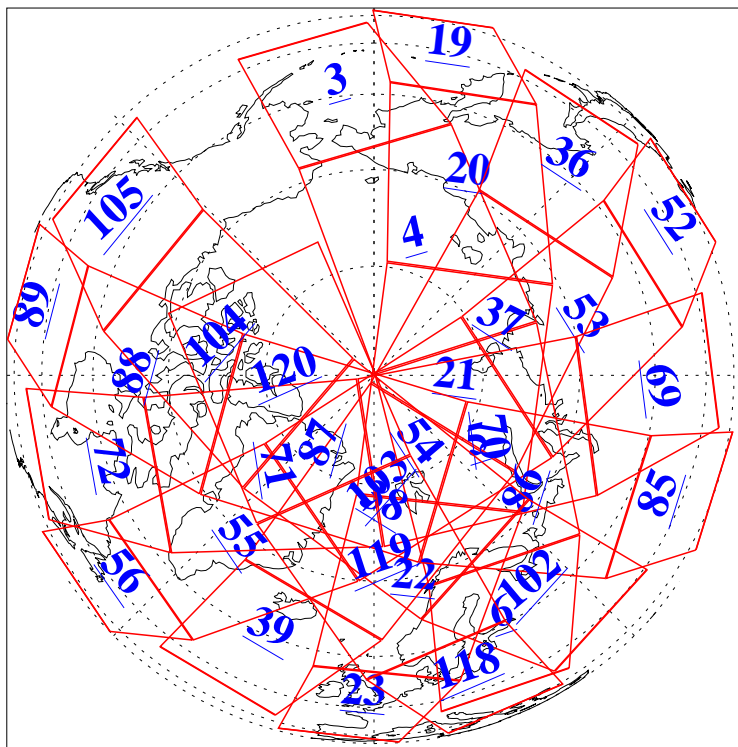

L1B Availability
AMSU Granules: 240
HSB Granules: 0
AIRS Granules: 240

19 Sep 2009
DoY 262
Aqua Day 2695
Granules: 1 to 120

Granules: 121 to 240

Legend: AMSU Available, HSB Available, AIRS Available

L1B Availability
AMSU Granules: 240
HSB Granules: 0
AIRS Granules: 240

19 Sep 2009
DoY 262
Aqua Day 2695
Ascending Granules

Descending Granules

Legend: AMSU Available, HSB Available, AIRS Available

L1B Availability
 AMSU Granules: 240
 HSB Granules: 0
 AIRS Granules: 240

19 Sep 2009
 DoY 262
 Aqua Day 2695

Northern Hemisphere Granules

Southern Hemisphere Granules

Legend: AMSU Available, HSB Available, AIRS Available