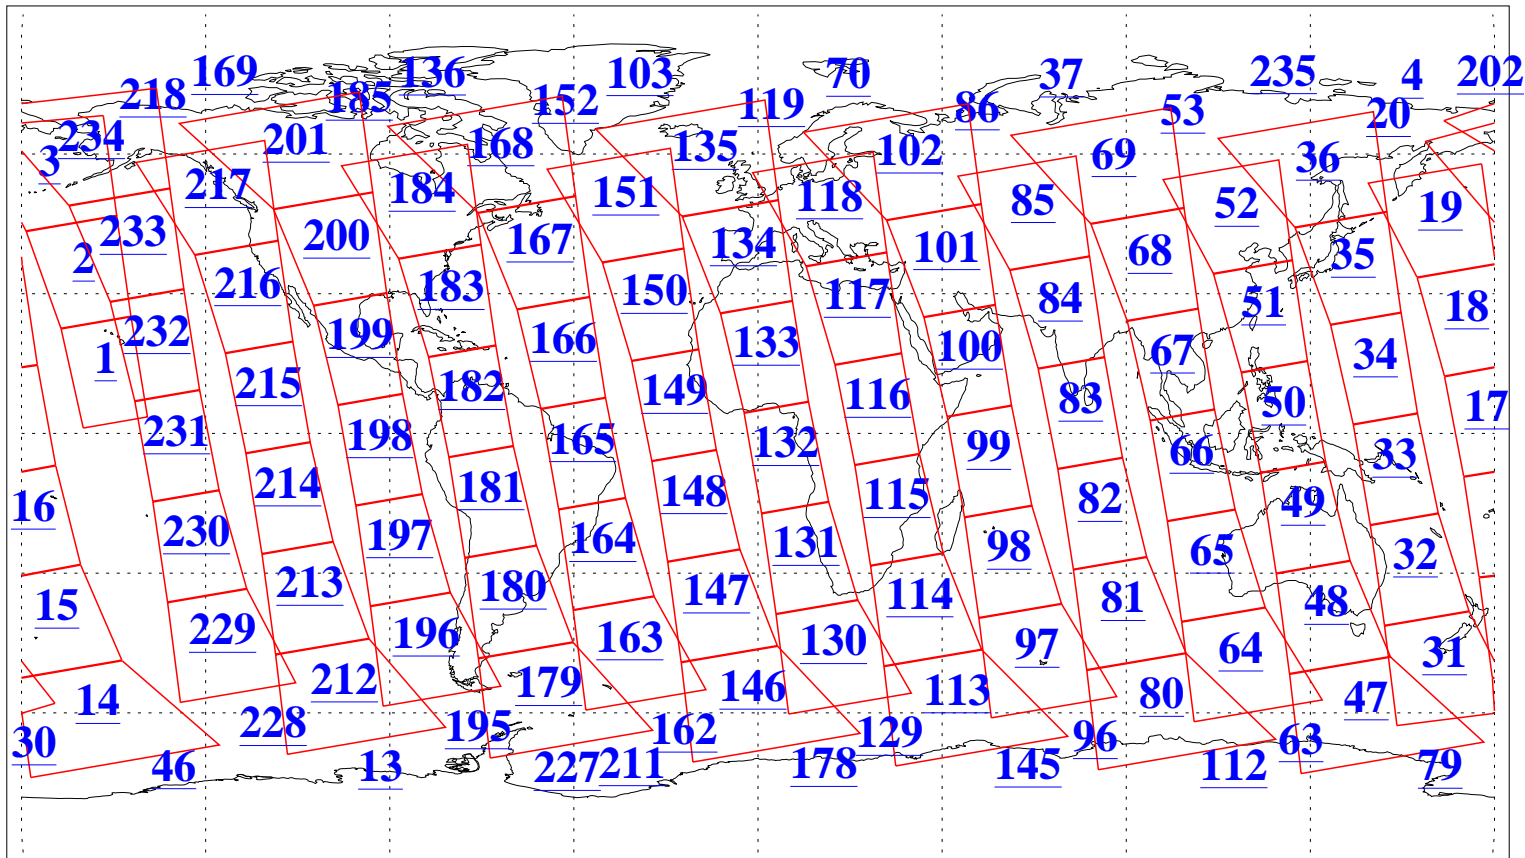

L1B Availability
AMSU Granules: 240
HSB Granules: 0
AIRS Granules: 240

19 Sep 2009
DoY 262
Aqua Day 2695
Granules: 1 to 120

Granules: 121 to 240

Legend: AMSU Available, HSB Available, AIRS Available

L1B Availability
AMSU Granules: 240
HSB Granules: 0
AIRS Granules: 240

19 Sep 2009
DoY 262
Aqua Day 2695
Ascending Granules

Descending Granules

Legend: AMSU Available, HSB Available, AIRS Available

L1B Availability
 AMSU Granules: 240
 HSB Granules: 0
 AIRS Granules: 240

19 Sep 2009
 DoY 262
 Aqua Day 2695

Northern Hemisphere Granules

Southern Hemisphere Granules

Legend: AMSU Available, HSB Available, AIRS Available