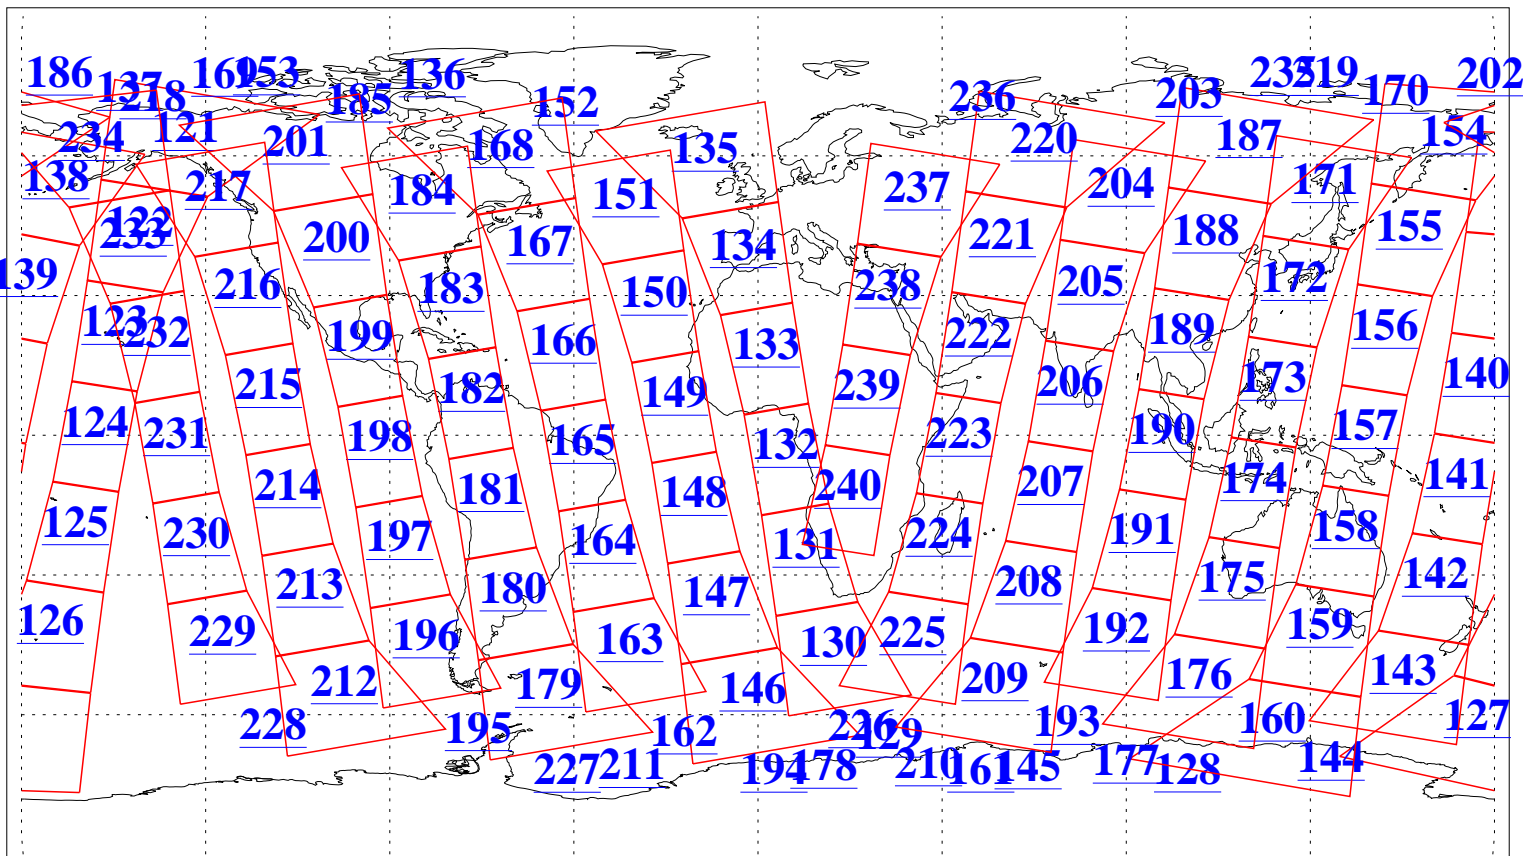

L1B Availability
AMSU Granules: 240
HSB Granules: 0
AIRS Granules: 240

19 Sep 2009
DoY 262
Aqua Day 2695
Granules: 1 to 120

Granules: 121 to 240

Legend: AMSU Available, HSB Available, AIRS Available

L1B Availability
AMSU Granules: 240
HSB Granules: 0
AIRS Granules: 240

19 Sep 2009
DoY 262
Aqua Day 2695
Ascending Granules

Descending Granules

Legend: AMSU Available, HSB Available, AIRS Available

L1B Availability
 AMSU Granules: 240
 HSB Granules: 0
 AIRS Granules: 240

19 Sep 2009
 DoY 262
 Aqua Day 2695

Northern Hemisphere Granules

Southern Hemisphere Granules

Legend: AMSU Available, HSB Available, AIRS Available