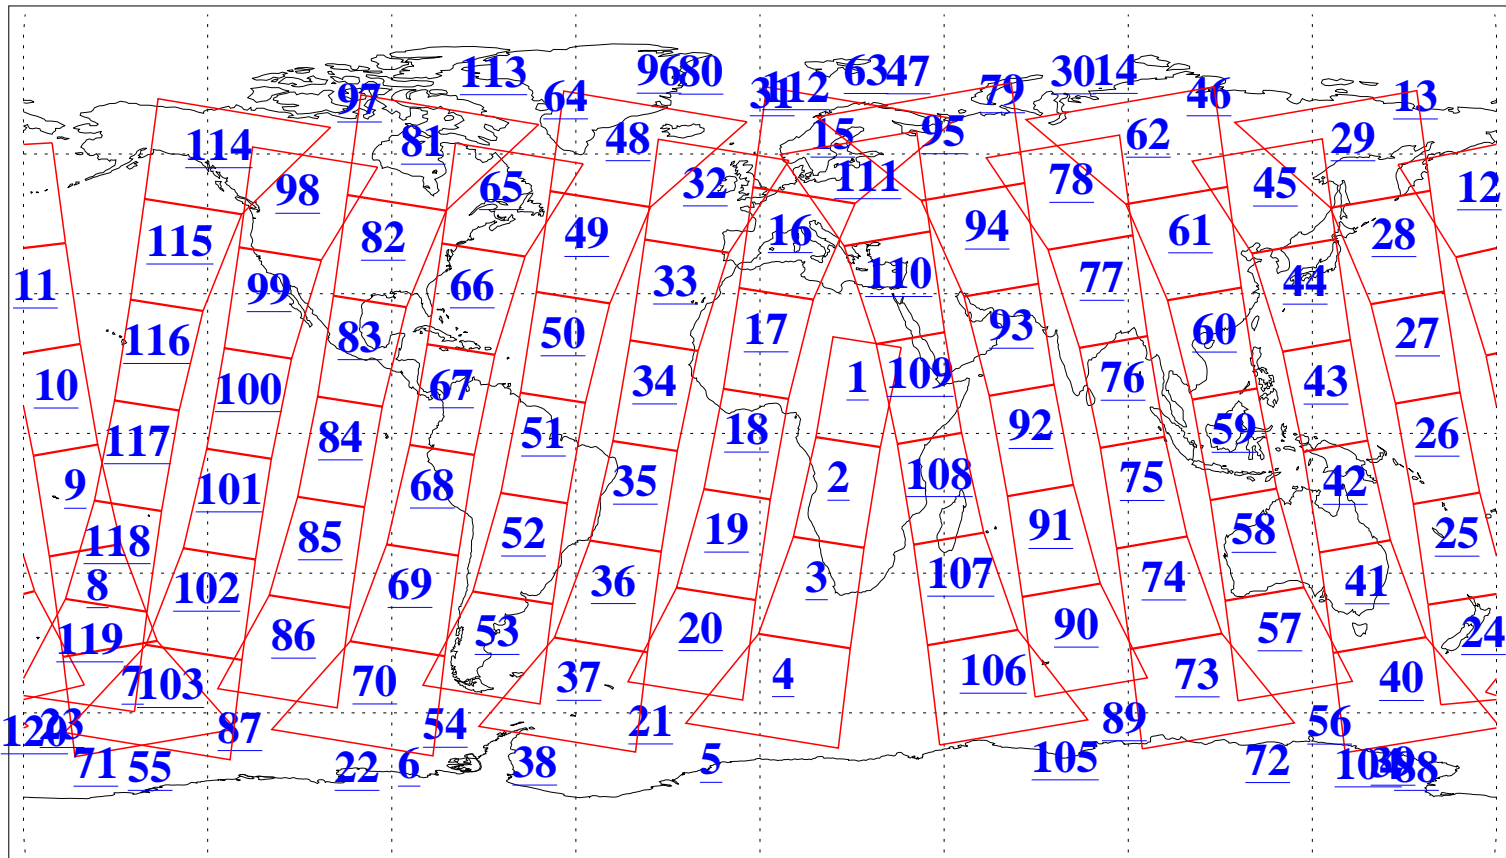

L1B Availability
AMSU Granules: 240
HSB Granules: 0
AIRS Granules: 240

18 Sep 2009
DoY 261
Aqua Day 2694
Granules: 1 to 120

Granules: 121 to 240

Legend: AMSU Available, HSB Available, AIRS Available

L1B Availability
AMSU Granules: 240
HSB Granules: 0
AIRS Granules: 240

18 Sep 2009
DoY 261
Aqua Day 2694
Ascending Granules

Descending Granules

Legend: AMSU Available, HSB Available, AIRS Available

L1B Availability
 AMSU Granules: 240
 HSB Granules: 0
 AIRS Granules: 240

18 Sep 2009
 DoY 261
 Aqua Day 2694

Northern Hemisphere Granules

Southern Hemisphere Granules

Legend: AMSU Available, HSB Available, AIRS Available