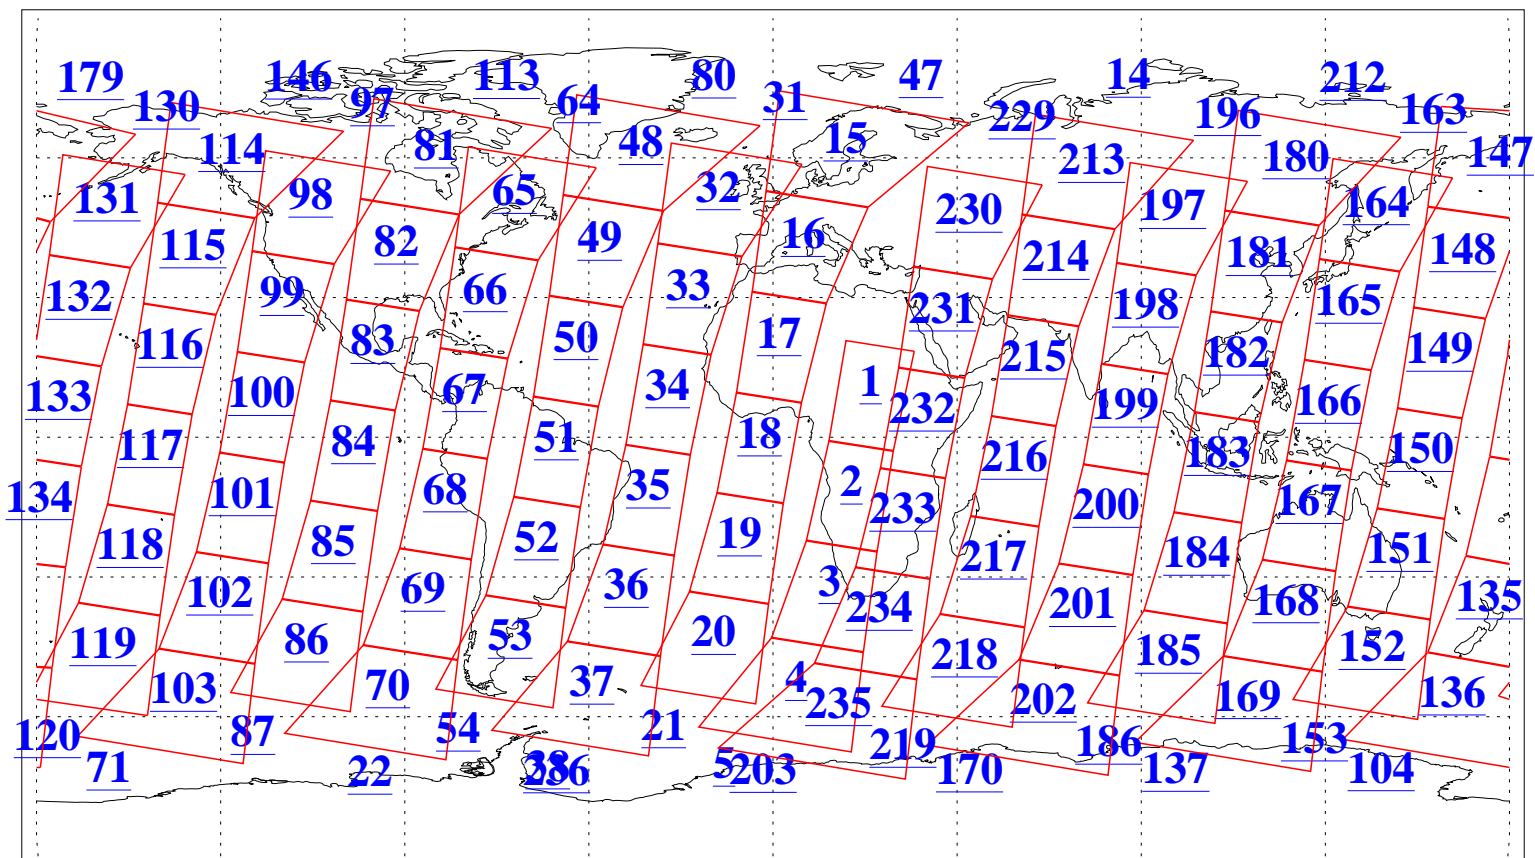

L1B Availability
AMSU Granules: 240
HSB Granules: 0
AIRS Granules: 240

18 Sep 2009
DoY 261
Aqua Day 2694
Granules: 1 to 120

Granules: 121 to 240

Legend: AMSU Available, HSB Available, AIRS Available

L1B Availability
AMSU Granules: 240
HSB Granules: 0
AIRS Granules: 240

18 Sep 2009
DoY 261
Aqua Day 2694
Ascending Granules

Descending Granules

Legend: AMSU Available, HSB Available, AIRS Available

L1B Availability
 AMSU Granules: 240
 HSB Granules: 0
 AIRS Granules: 240

18 Sep 2009
 DoY 261
 Aqua Day 2694

Northern Hemisphere Granules

Southern Hemisphere Granules

Legend: AMSU Available, HSB Available, AIRS Available