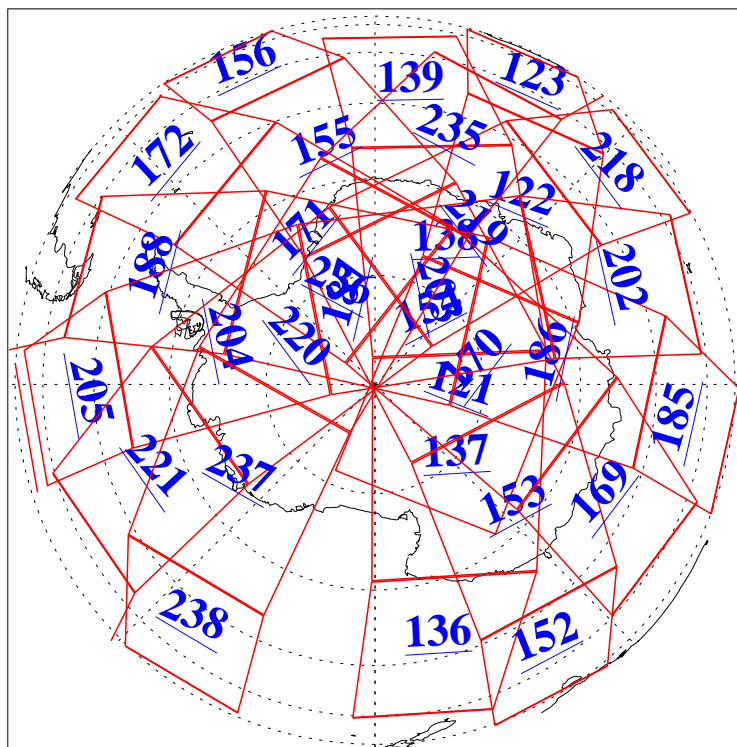

L1B Availability
AMSU Granules: 240
HSB Granules: 0
AIRS Granules: 240

18 Sep 2009
DoY 261
Aqua Day 2694
Granules: 1 to 120

Granules: 121 to 240

Legend: AMSU Available, HSB Available, AIRS Available

L1B Availability
AMSU Granules: 240
HSB Granules: 0
AIRS Granules: 240

18 Sep 2009
DoY 261
Aqua Day 2694
Ascending Granules

Descending Granules

Legend: AMSU Available, HSB Available, AIRS Available

L1B Availability
 AMSU Granules: 240
 HSB Granules: 0
 AIRS Granules: 240

18 Sep 2009
 DoY 261
 Aqua Day 2694

Northern Hemisphere Granules

Southern Hemisphere Granules

Legend: AMSU Available, HSB Available, AIRS Available