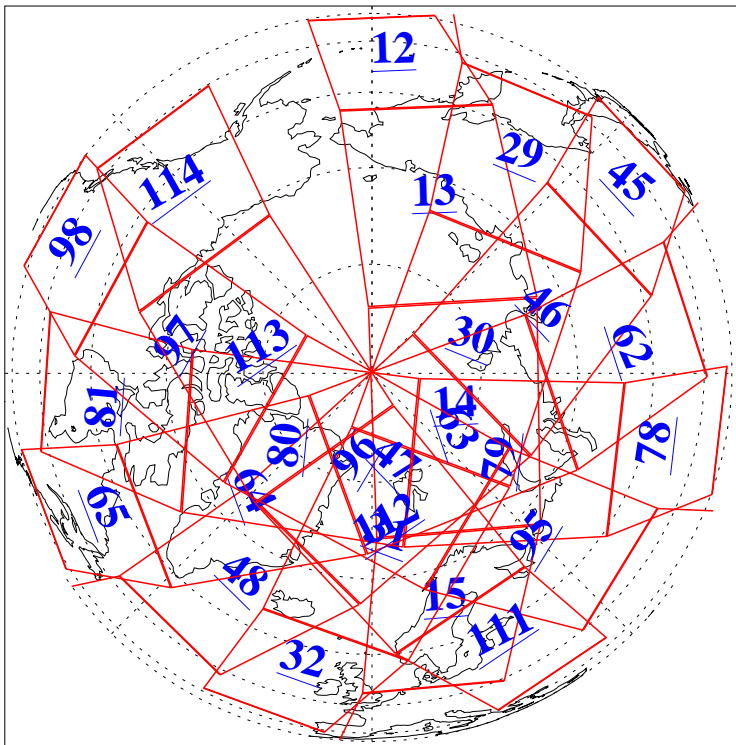

L1B Availability
AMSU Granules: 240
HSB Granules: 0
AIRS Granules: 240

18 Sep 2009
DoY 261
Aqua Day 2694
Granules: 1 to 120

Granules: 121 to 240

Legend: AMSU Available, HSB Available, AIRS Available

L1B Availability
AMSU Granules: 240
HSB Granules: 0
AIRS Granules: 240

18 Sep 2009
DoY 261
Aqua Day 2694
Ascending Granules

Descending Granules

Legend: AMSU Available, HSB Available, AIRS Available

L1B Availability
 AMSU Granules: 240
 HSB Granules: 0
 AIRS Granules: 240

18 Sep 2009
 DoY 261
 Aqua Day 2694

Northern Hemisphere Granules

Southern Hemisphere Granules

Legend: AMSU Available, HSB Available, AIRS Available