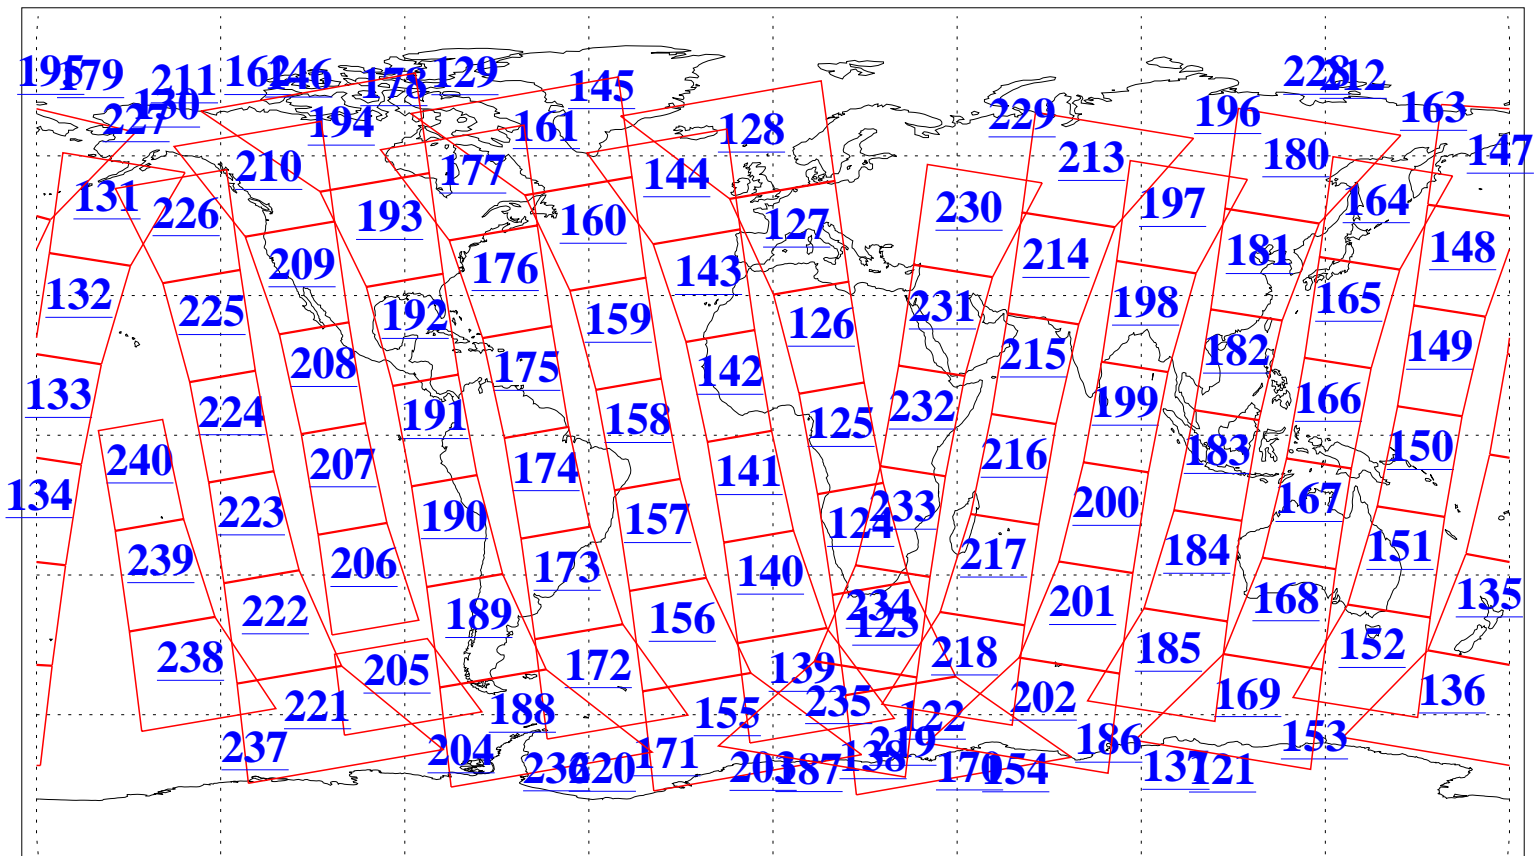

L1B Availability
AMSU Granules: 240
HSB Granules: 0
AIRS Granules: 240

18 Sep 2009
DoY 261
Aqua Day 2694
Granules: 1 to 120

Granules: 121 to 240

Legend: AMSU Available, HSB Available, AIRS Available

L1B Availability
AMSU Granules: 240
HSB Granules: 0
AIRS Granules: 240

18 Sep 2009
DoY 261
Aqua Day 2694
Ascending Granules

Descending Granules

Legend: AMSU Available, HSB Available, AIRS Available

L1B Availability
 AMSU Granules: 240
 HSB Granules: 0
 AIRS Granules: 240

18 Sep 2009
 DoY 261
 Aqua Day 2694

Northern Hemisphere Granules

Southern Hemisphere Granules

Legend: AMSU Available, HSB Available, AIRS Available