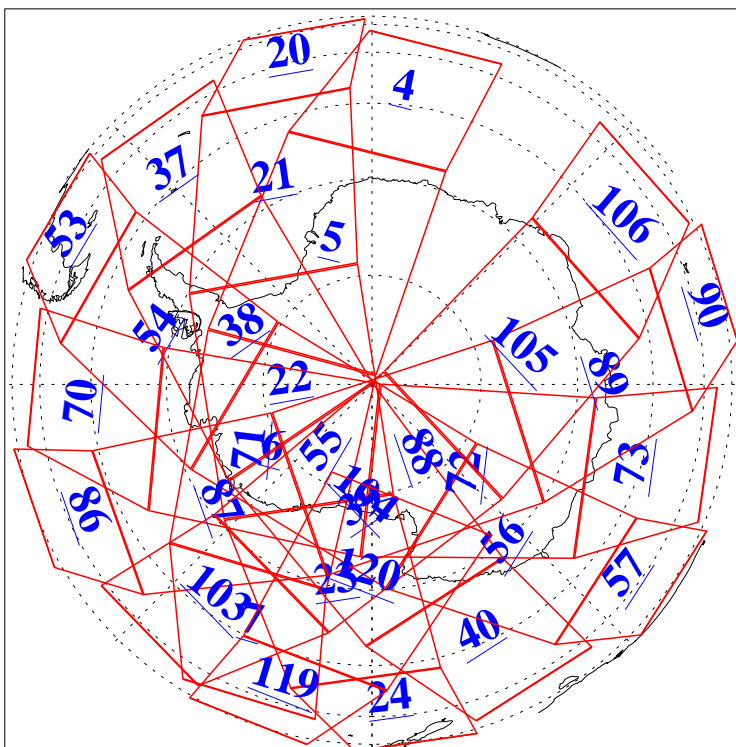

L1B Availability
AMSU Granules: 240
HSB Granules: 0
AIRS Granules: 240

18 Sep 2009
DoY 261
Aqua Day 2694
Granules: 1 to 120

Granules: 121 to 240

Legend: AMSU Available, HSB Available, AIRS Available

L1B Availability
AMSU Granules: 240
HSB Granules: 0
AIRS Granules: 240

18 Sep 2009
DoY 261
Aqua Day 2694
Ascending Granules

Descending Granules

Legend: AMSU Available, HSB Available, AIRS Available

L1B Availability
 AMSU Granules: 240
 HSB Granules: 0
 AIRS Granules: 240

18 Sep 2009
 DoY 261
 Aqua Day 2694

Northern Hemisphere Granules

Southern Hemisphere Granules

Legend: AMSU Available, HSB Available, AIRS Available