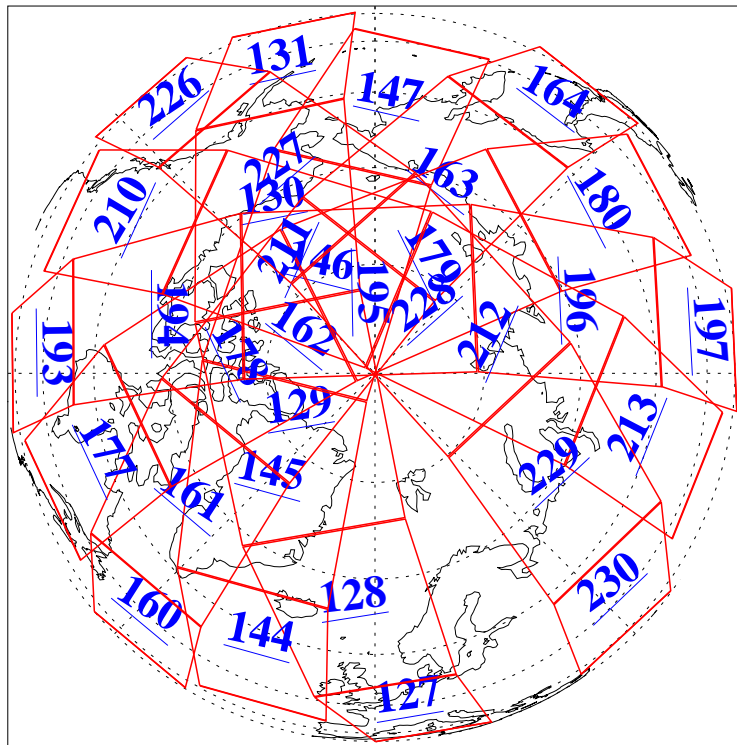

L1B Availability
AMSU Granules: 240
HSB Granules: 0
AIRS Granules: 240

18 Sep 2009
DoY 261
Aqua Day 2694
Granules: 1 to 120

Granules: 121 to 240

Legend: AMSU Available, HSB Available, AIRS Available

L1B Availability
AMSU Granules: 240
HSB Granules: 0
AIRS Granules: 240

18 Sep 2009
DoY 261
Aqua Day 2694
Ascending Granules

Descending Granules

Legend: AMSU Available, HSB Available, AIRS Available

L1B Availability
 AMSU Granules: 240
 HSB Granules: 0
 AIRS Granules: 240

18 Sep 2009
 DoY 261
 Aqua Day 2694

Northern Hemisphere Granules

Southern Hemisphere Granules

Legend: AMSU Available, HSB Available, AIRS Available