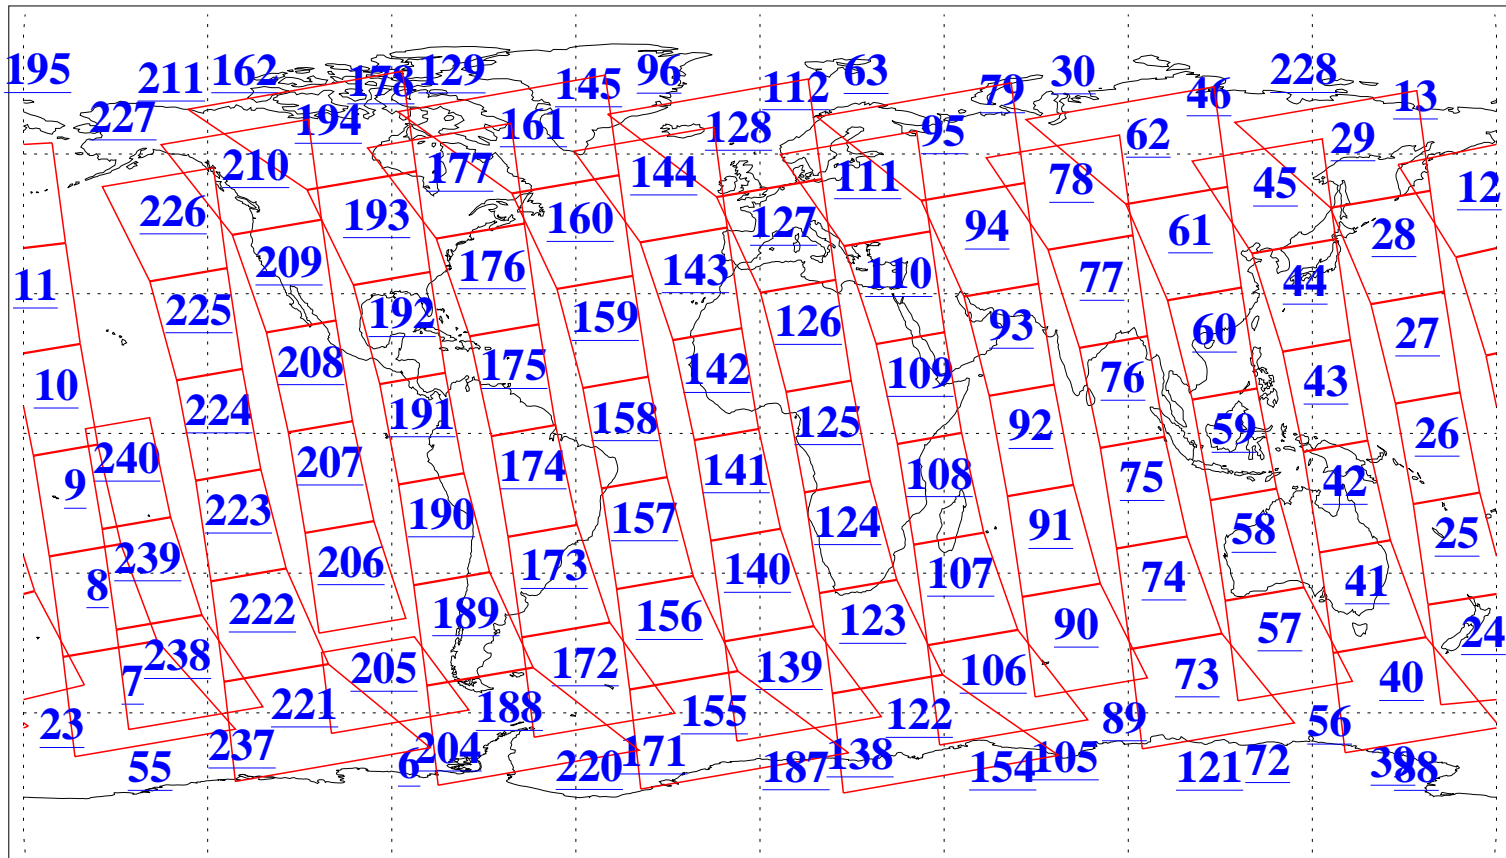

L1B Availability
AMSU Granules: 240
HSB Granules: 0
AIRS Granules: 240

18 Sep 2009
DoY 261
Aqua Day 2694
Granules: 1 to 120

Granules: 121 to 240

Legend: AMSU Available, HSB Available, AIRS Available

L1B Availability
AMSU Granules: 240
HSB Granules: 0
AIRS Granules: 240

18 Sep 2009
DoY 261
Aqua Day 2694
Ascending Granules

Descending Granules

Legend: AMSU Available, HSB Available, AIRS Available

L1B Availability
 AMSU Granules: 240
 HSB Granules: 0
 AIRS Granules: 240

18 Sep 2009
 DoY 261
 Aqua Day 2694

Northern Hemisphere Granules

Southern Hemisphere Granules

Legend: AMSU Available, HSB Available, AIRS Available