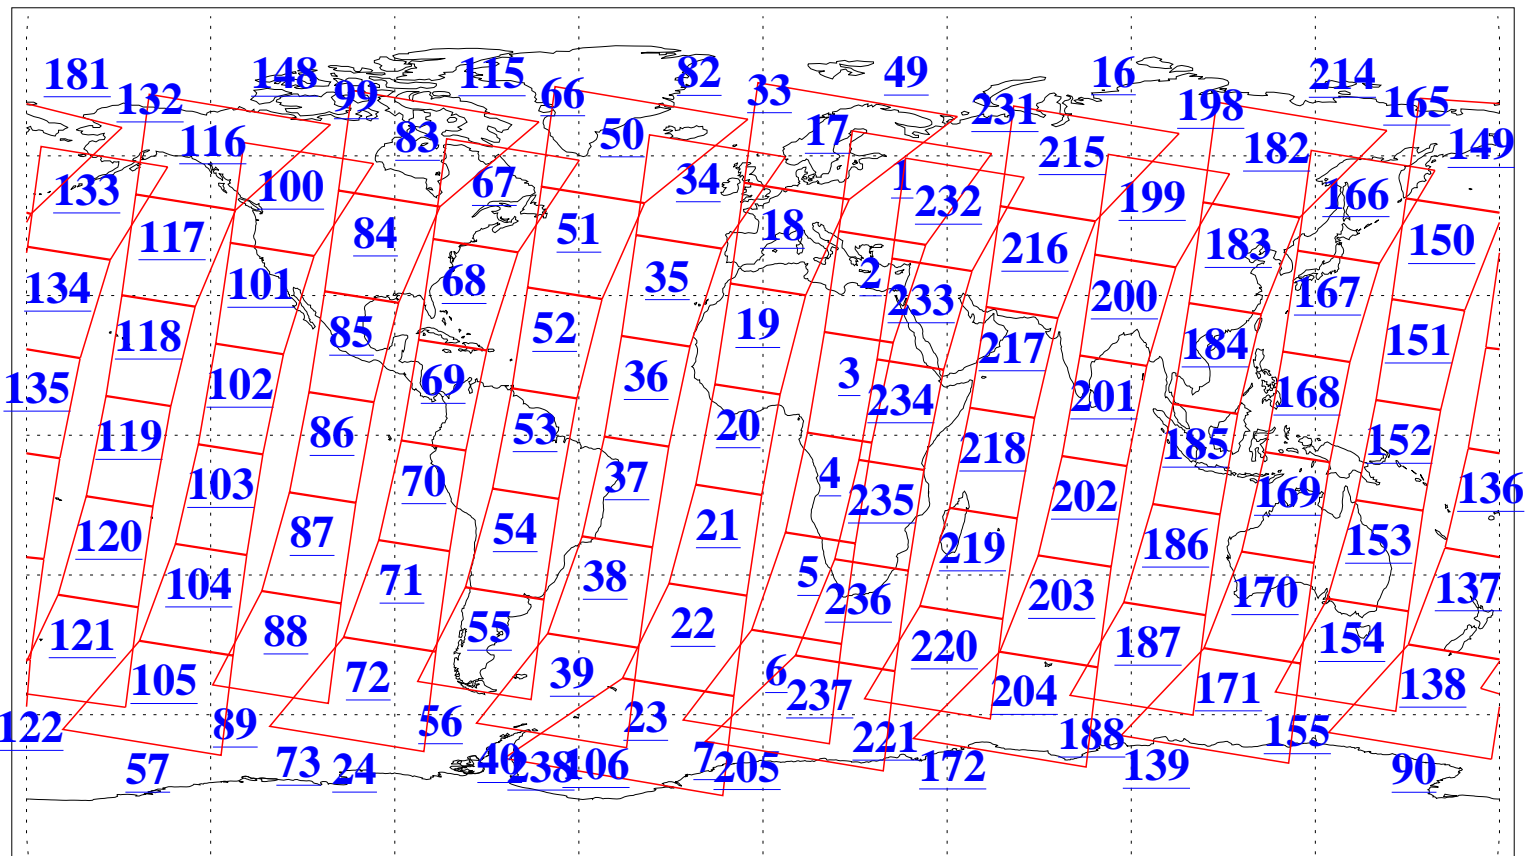

L1B Availability  
AMSU Granules: 240  
HSB Granules: 0  
AIRS Granules: 240

16 Sep 2009  
DoY 259  
Aqua Day 2692  
Granules: 1 to 120

Granules: 121 to 240

Legend: AMSU Available, HSB Available, AIRS Available

L1B Availability  
AMSU Granules: 240  
HSB Granules: 0  
AIRS Granules: 240

16 Sep 2009  
DoY 259  
Aqua Day 2692  
Ascending Granules

Descending Granules

Legend: AMSU Available, HSB Available, AIRS Available

L1B Availability  
 AMSU Granules: 240  
 HSB Granules: 0  
 AIRS Granules: 240

16 Sep 2009  
 DoY 259  
 Aqua Day 2692

Northern Hemisphere Granules

Southern Hemisphere Granules

Legend: AMSU Available, HSB Available, AIRS Available