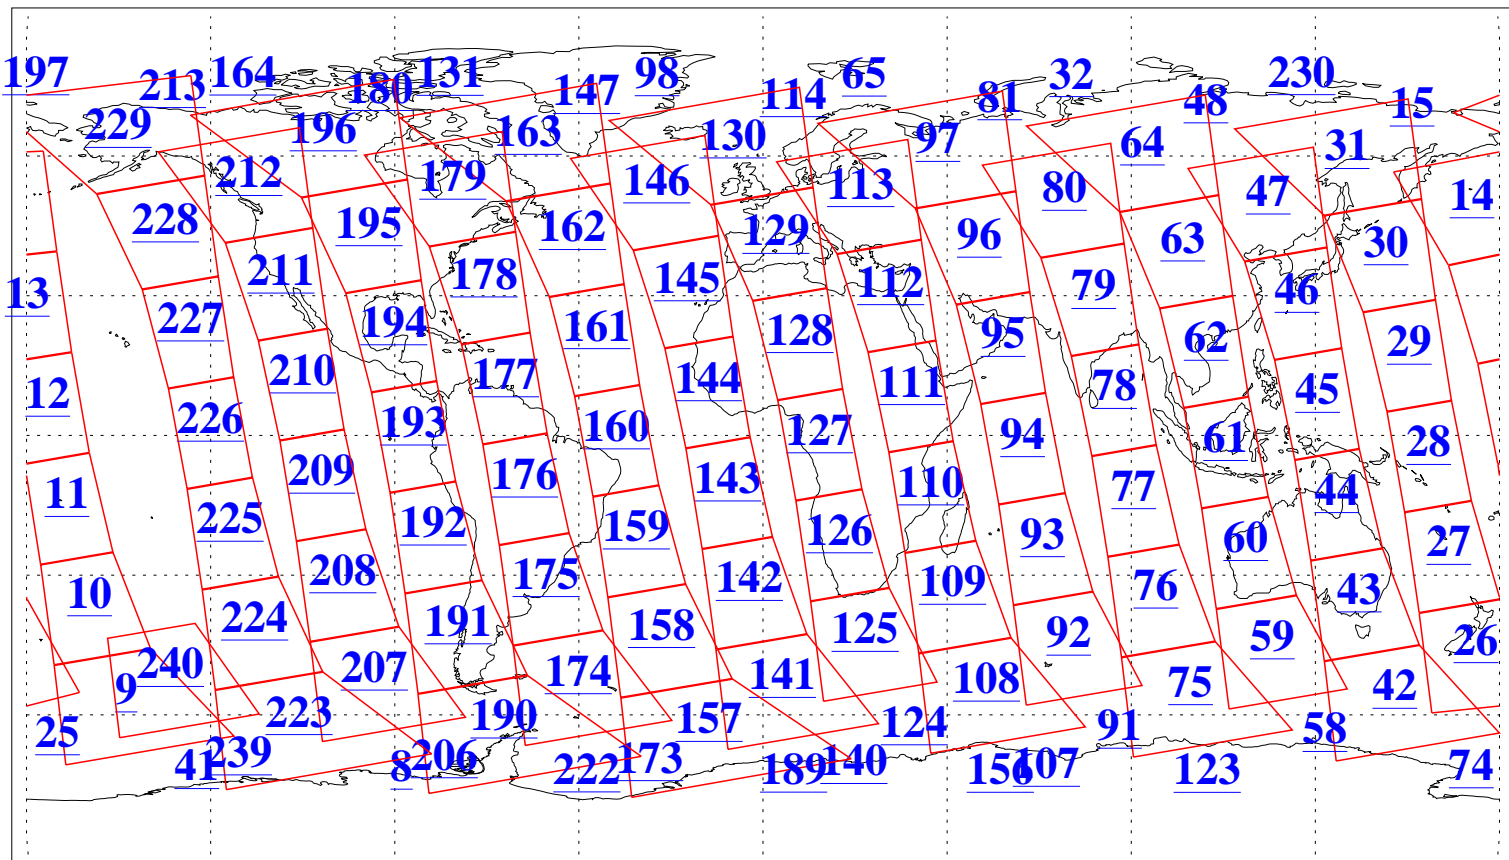

L1B Availability  
AMSU Granules: 240  
HSB Granules: 0  
AIRS Granules: 240

16 Sep 2009  
DoY 259  
Aqua Day 2692  
Granules: 1 to 120

Granules: 121 to 240

Legend: AMSU Available, HSB Available, AIRS Available

L1B Availability  
AMSU Granules: 240  
HSB Granules: 0  
AIRS Granules: 240

16 Sep 2009  
DoY 259  
Aqua Day 2692  
Ascending Granules

Descending Granules

Legend: AMSU Available, HSB Available, AIRS Available

L1B Availability  
 AMSU Granules: 240  
 HSB Granules: 0  
 AIRS Granules: 240

16 Sep 2009  
 DoY 259  
 Aqua Day 2692

Northern Hemisphere Granules

Southern Hemisphere Granules

Legend: AMSU Available, HSB Available, AIRS Available