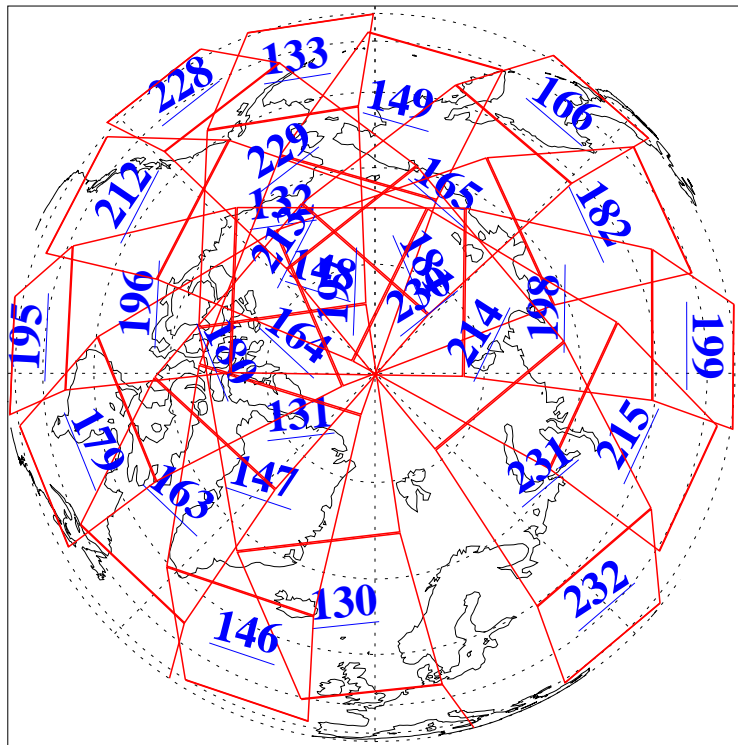

L1B Availability  
AMSU Granules: 240  
HSB Granules: 0  
AIRS Granules: 240

16 Sep 2009  
DoY 259  
Aqua Day 2692  
Granules: 1 to 120

Granules: 121 to 240

Legend: AMSU Available, HSB Available, AIRS Available

L1B Availability  
AMSU Granules: 240  
HSB Granules: 0  
AIRS Granules: 240

16 Sep 2009  
DoY 259  
Aqua Day 2692  
Ascending Granules

Descending Granules

Legend: AMSU Available, HSB Available, AIRS Available

L1B Availability  
 AMSU Granules: 240  
 HSB Granules: 0  
 AIRS Granules: 240

16 Sep 2009  
 DoY 259  
 Aqua Day 2692

Northern Hemisphere Granules

Southern Hemisphere Granules

Legend: AMSU Available, HSB Available, AIRS Available