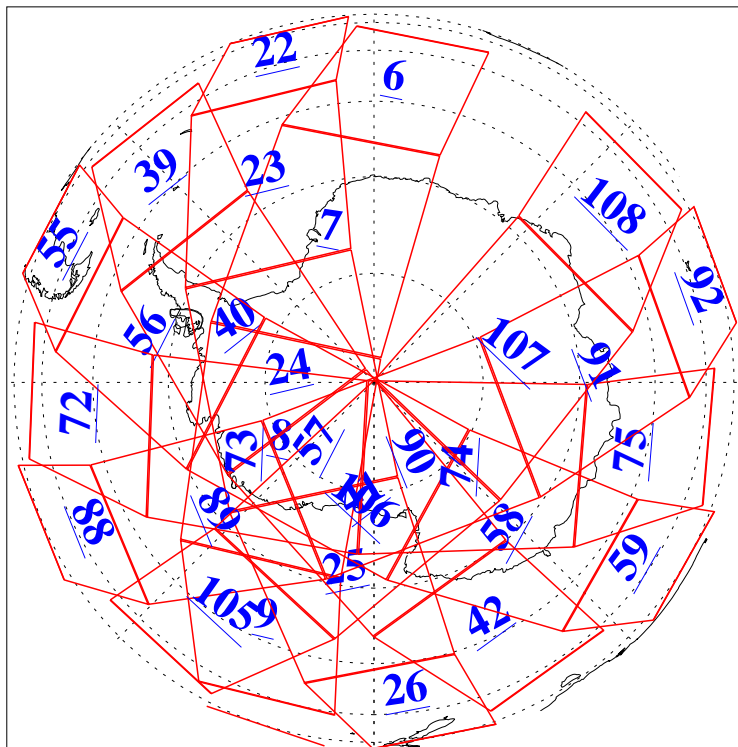

L1B Availability  
AMSU Granules: 240  
HSB Granules: 0  
AIRS Granules: 240

16 Sep 2009  
DoY 259  
Aqua Day 2692  
Granules: 1 to 120

Granules: 121 to 240

Legend: AMSU Available, HSB Available, AIRS Available

L1B Availability  
AMSU Granules: 240  
HSB Granules: 0  
AIRS Granules: 240

16 Sep 2009  
DoY 259  
Aqua Day 2692  
Ascending Granules

Descending Granules

Legend: AMSU Available, HSB Available, AIRS Available

L1B Availability  
 AMSU Granules: 240  
 HSB Granules: 0  
 AIRS Granules: 240

16 Sep 2009  
 DoY 259  
 Aqua Day 2692

Northern Hemisphere Granules

Southern Hemisphere Granules

Legend: AMSU Available, HSB Available, AIRS Available