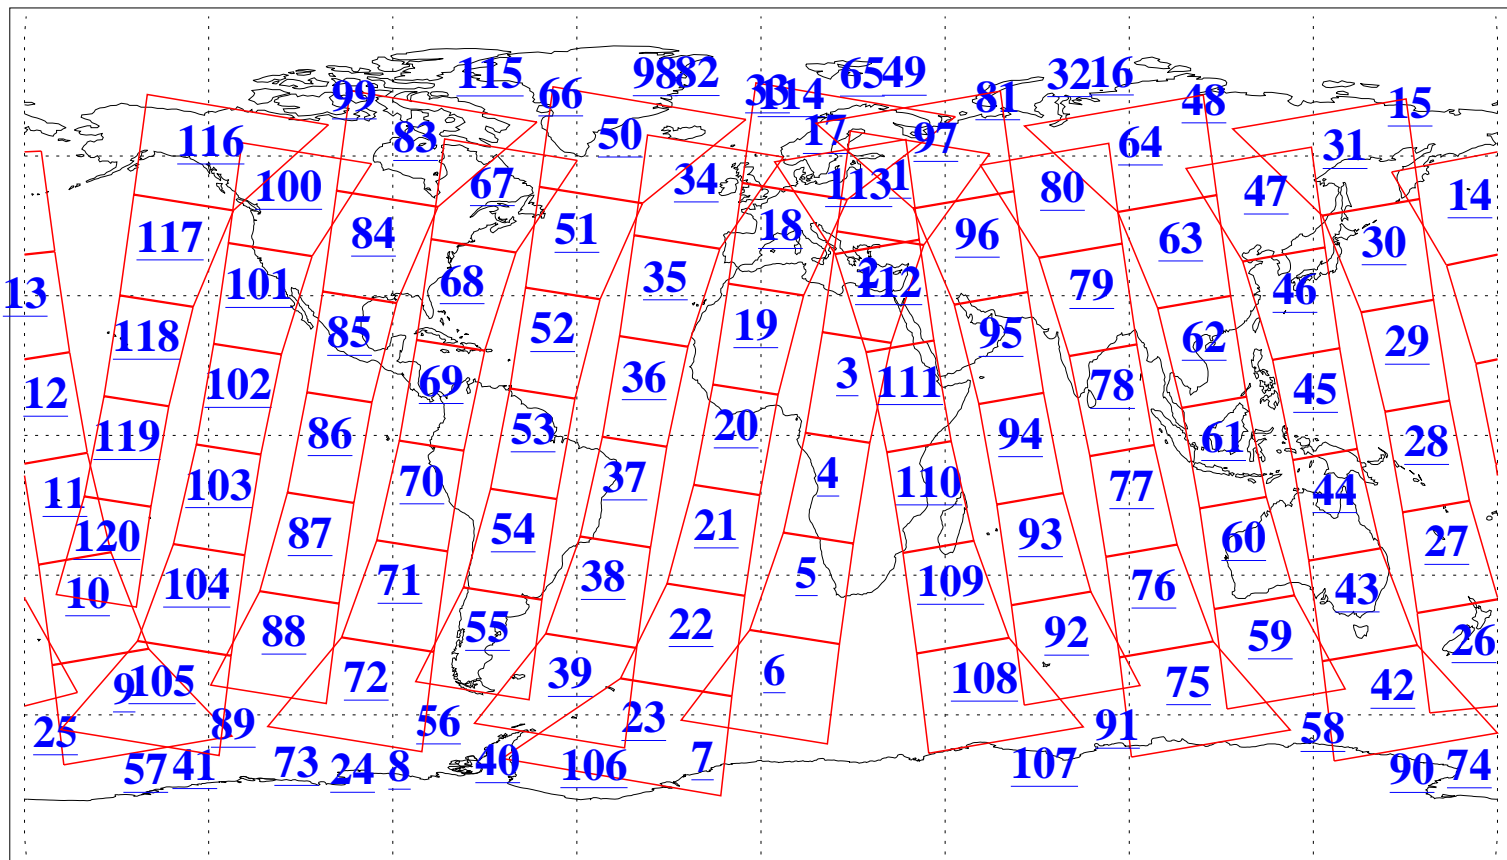

L1B Availability  
AMSU Granules: 240  
HSB Granules: 0  
AIRS Granules: 240

16 Sep 2009  
DoY 259  
Aqua Day 2692  
Granules: 1 to 120

Granules: 121 to 240

Legend: AMSU Available, HSB Available, AIRS Available

L1B Availability  
AMSU Granules: 240  
HSB Granules: 0  
AIRS Granules: 240

16 Sep 2009  
DoY 259  
Aqua Day 2692  
Ascending Granules

Descending Granules

Legend: AMSU Available, HSB Available, AIRS Available

L1B Availability  
 AMSU Granules: 240  
 HSB Granules: 0  
 AIRS Granules: 240

16 Sep 2009  
 DoY 259  
 Aqua Day 2692

Northern Hemisphere Granules

Southern Hemisphere Granules

Legend: AMSU Available, HSB Available, AIRS Available