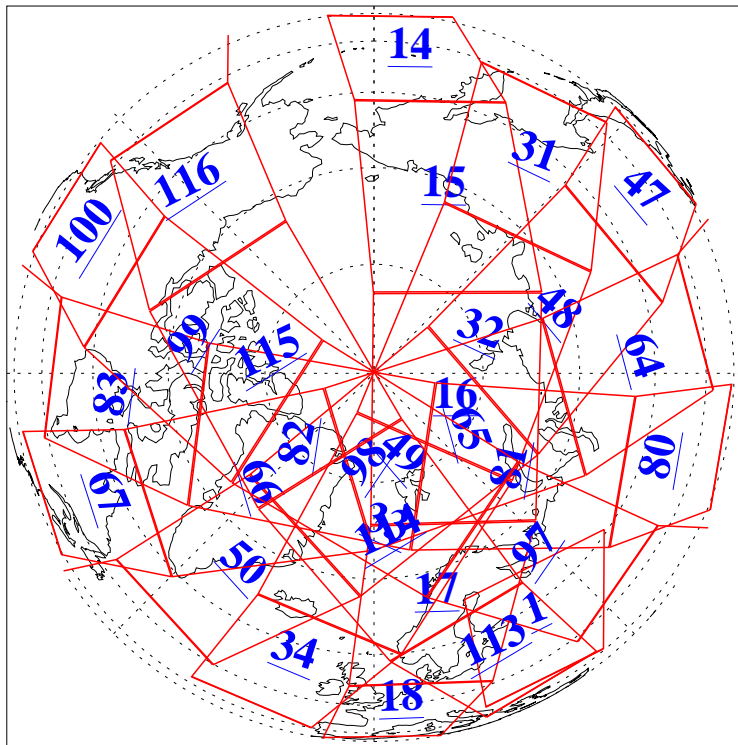

L1B Availability  
AMSU Granules: 240  
HSB Granules: 0  
AIRS Granules: 240

16 Sep 2009  
DoY 259  
Aqua Day 2692  
Granules: 1 to 120

Granules: 121 to 240

Legend: AMSU Available, HSB Available, AIRS Available

L1B Availability  
AMSU Granules: 240  
HSB Granules: 0  
AIRS Granules: 240

16 Sep 2009  
DoY 259  
Aqua Day 2692  
Ascending Granules

Descending Granules

Legend: AMSU Available, HSB Available, AIRS Available

L1B Availability  
 AMSU Granules: 240  
 HSB Granules: 0  
 AIRS Granules: 240

16 Sep 2009  
 DoY 259  
 Aqua Day 2692

Northern Hemisphere Granules

Southern Hemisphere Granules

Legend: AMSU Available, HSB Available, AIRS Available