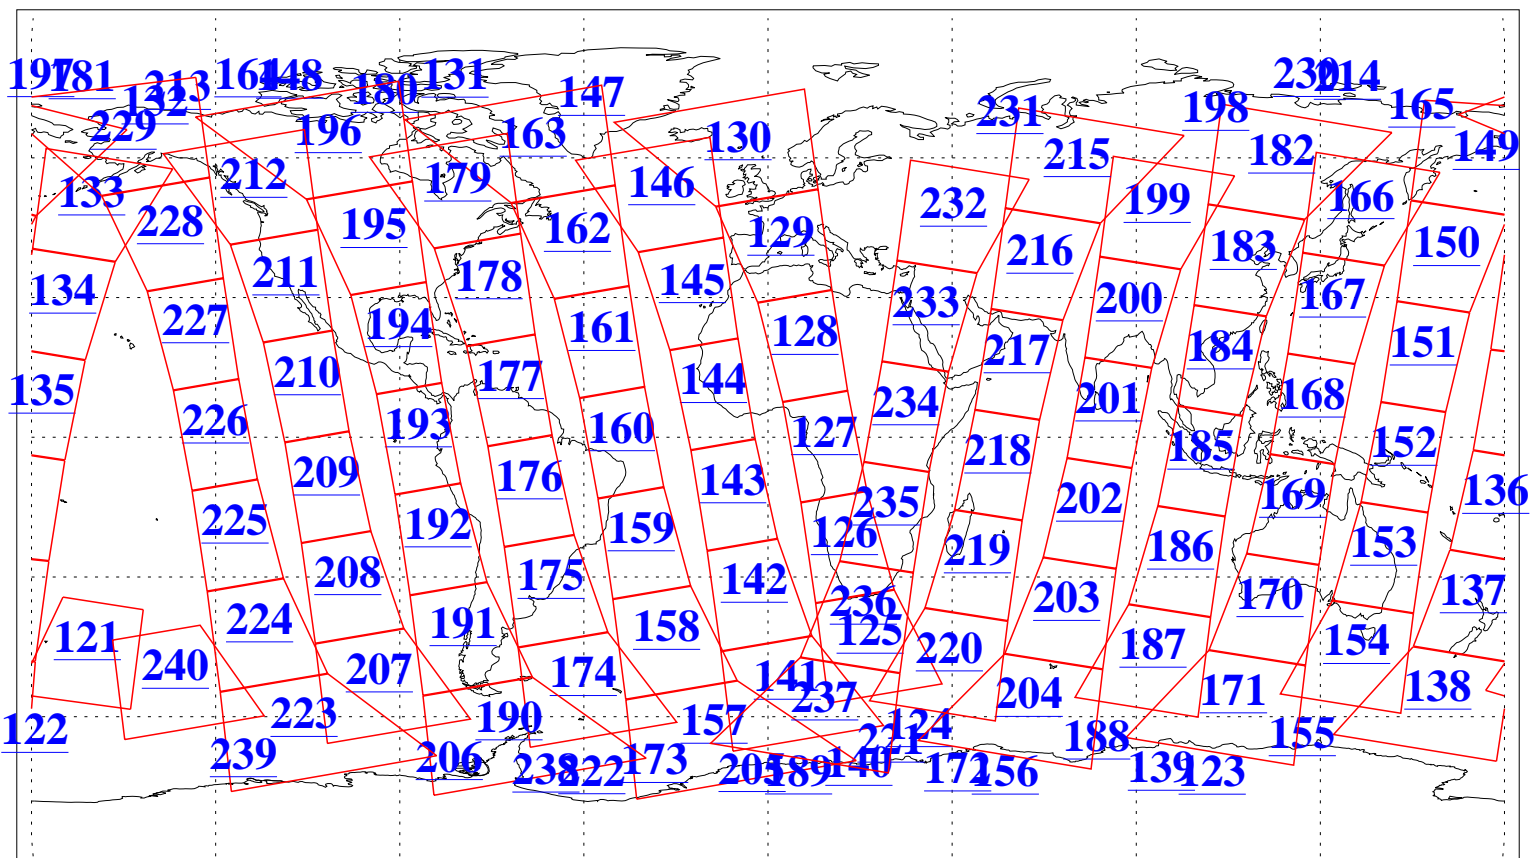

L1B Availability  
AMSU Granules: 240  
HSB Granules: 0  
AIRS Granules: 240

16 Sep 2009  
DoY 259  
Aqua Day 2692  
Granules: 1 to 120

Granules: 121 to 240

Legend: AMSU Available, HSB Available, AIRS Available

L1B Availability  
AMSU Granules: 240  
HSB Granules: 0  
AIRS Granules: 240

16 Sep 2009  
DoY 259  
Aqua Day 2692  
Ascending Granules

Descending Granules

Legend: AMSU Available, HSB Available, AIRS Available

L1B Availability  
 AMSU Granules: 240  
 HSB Granules: 0  
 AIRS Granules: 240

16 Sep 2009  
 DoY 259  
 Aqua Day 2692

Northern Hemisphere Granules

Southern Hemisphere Granules

Legend: AMSU Available, HSB Available, AIRS Available