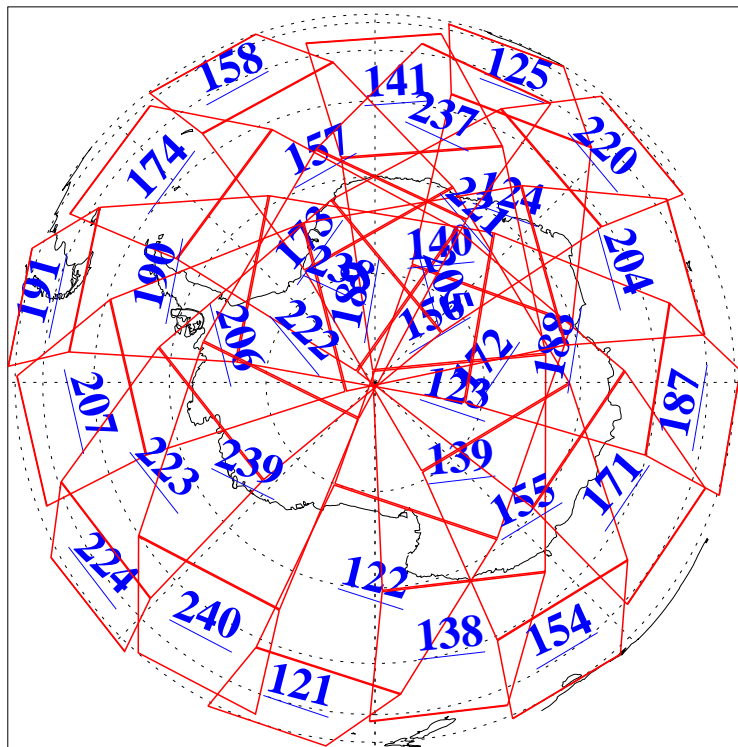

L1B Availability  
AMSU Granules: 240  
HSB Granules: 0  
AIRS Granules: 240

16 Sep 2009  
DoY 259  
Aqua Day 2692  
Granules: 1 to 120

Granules: 121 to 240

Legend: AMSU Available, HSB Available, AIRS Available

L1B Availability  
AMSU Granules: 240  
HSB Granules: 0  
AIRS Granules: 240

16 Sep 2009  
DoY 259  
Aqua Day 2692  
Ascending Granules

Descending Granules

Legend: AMSU Available, HSB Available, AIRS Available

L1B Availability  
 AMSU Granules: 240  
 HSB Granules: 0  
 AIRS Granules: 240

16 Sep 2009  
 DoY 259  
 Aqua Day 2692

Northern Hemisphere Granules

Southern Hemisphere Granules

Legend: AMSU Available, HSB Available, AIRS Available