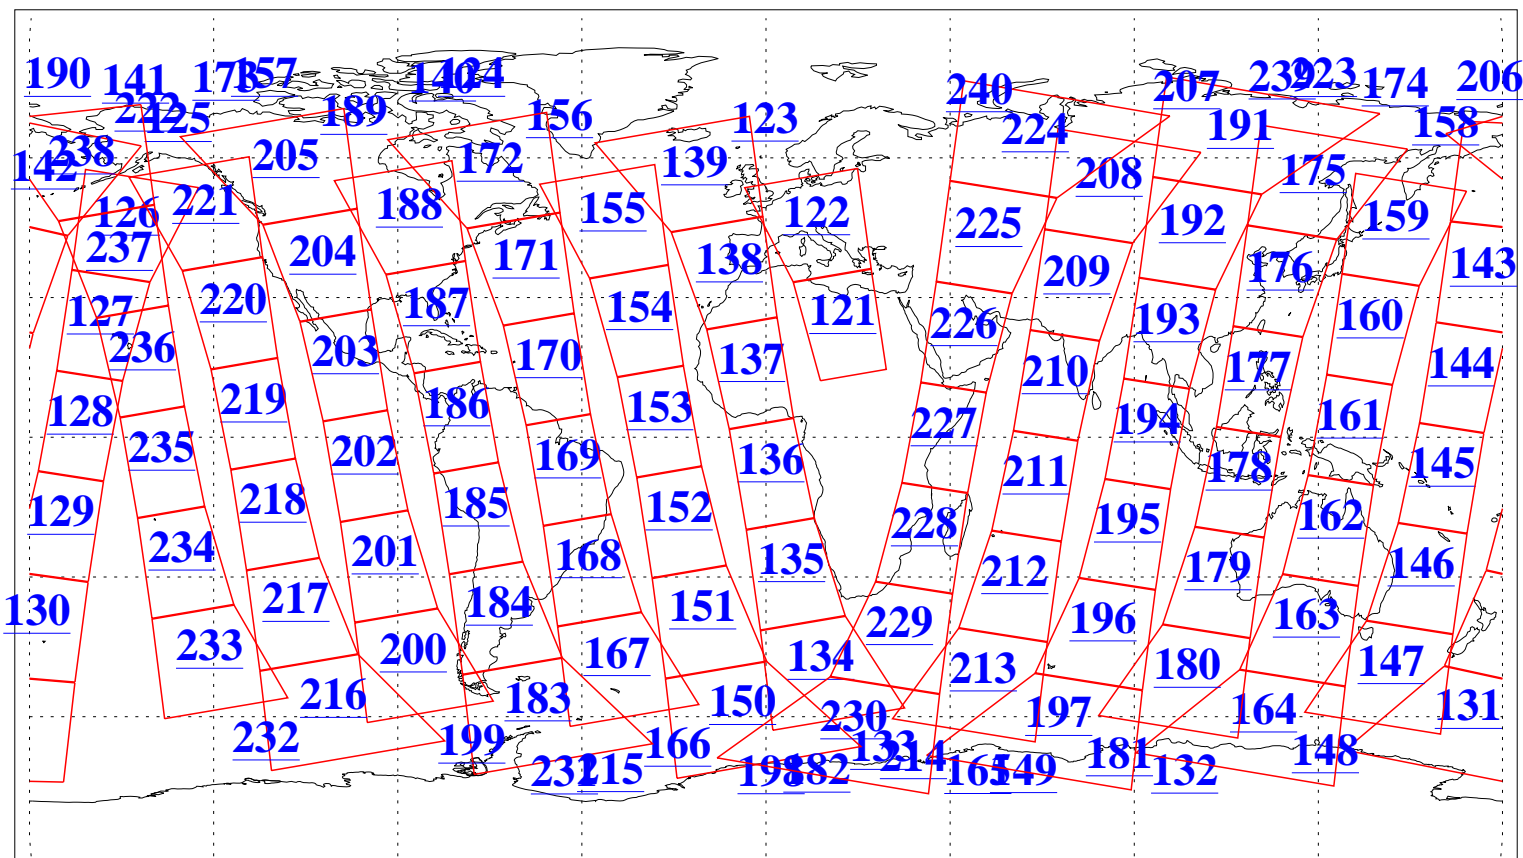

L1B Availability
AMSU Granules: 240
HSB Granules: 0
AIRS Granules: 240

15 Sep 2009
DoY 258
Aqua Day 2691
Granules: 1 to 120

Granules: 121 to 240

Legend: AMSU Available, HSB Available, AIRS Available

L1B Availability
AMSU Granules: 240
HSB Granules: 0
AIRS Granules: 240

15 Sep 2009
DoY 258
Aqua Day 2691
Ascending Granules

Descending Granules

Legend: AMSU Available, HSB Available, AIRS Available

L1B Availability
 AMSU Granules: 240
 HSB Granules: 0
 AIRS Granules: 240

15 Sep 2009
 DoY 258
 Aqua Day 2691