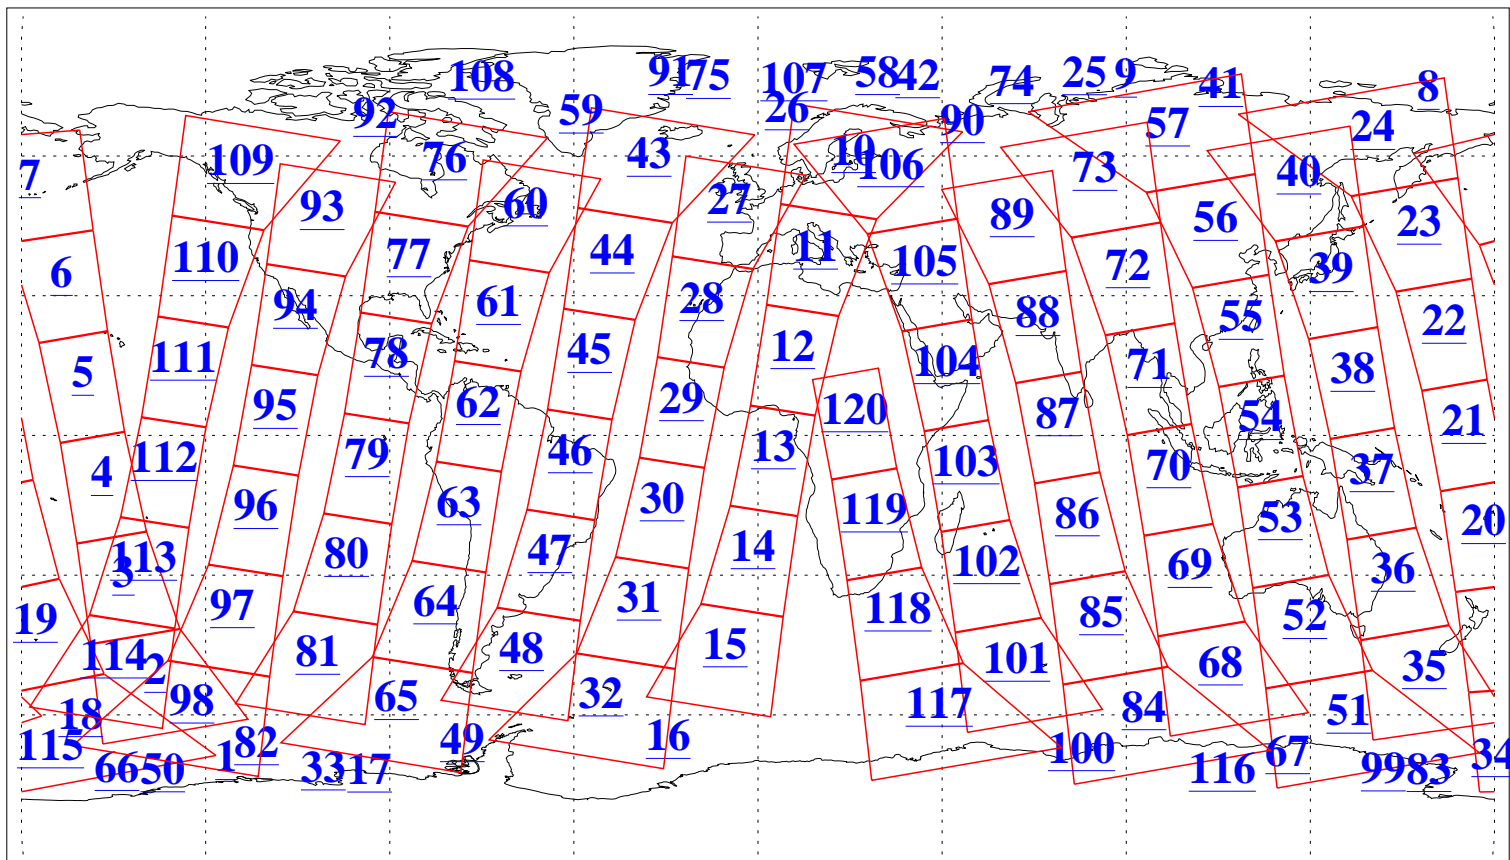

L1B Availability
AMSU Granules: 240
HSB Granules: 0
AIRS Granules: 240

15 Sep 2009
DoY 258
Aqua Day 2691
Granules: 1 to 120

Granules: 121 to 240

Legend: AMSU Available, HSB Available, AIRS Available

L1B Availability
AMSU Granules: 240
HSB Granules: 0
AIRS Granules: 240

15 Sep 2009
DoY 258
Aqua Day 2691
Ascending Granules

Descending Granules

Legend: AMSU Available, HSB Available, AIRS Available

L1B Availability
 AMSU Granules: 240
 HSB Granules: 0
 AIRS Granules: 240

15 Sep 2009
 DoY 258
 Aqua Day 2691

Northern Hemisphere Granules

Southern Hemisphere Granules

Legend: AMSU Available, HSB Available, AIRS Available