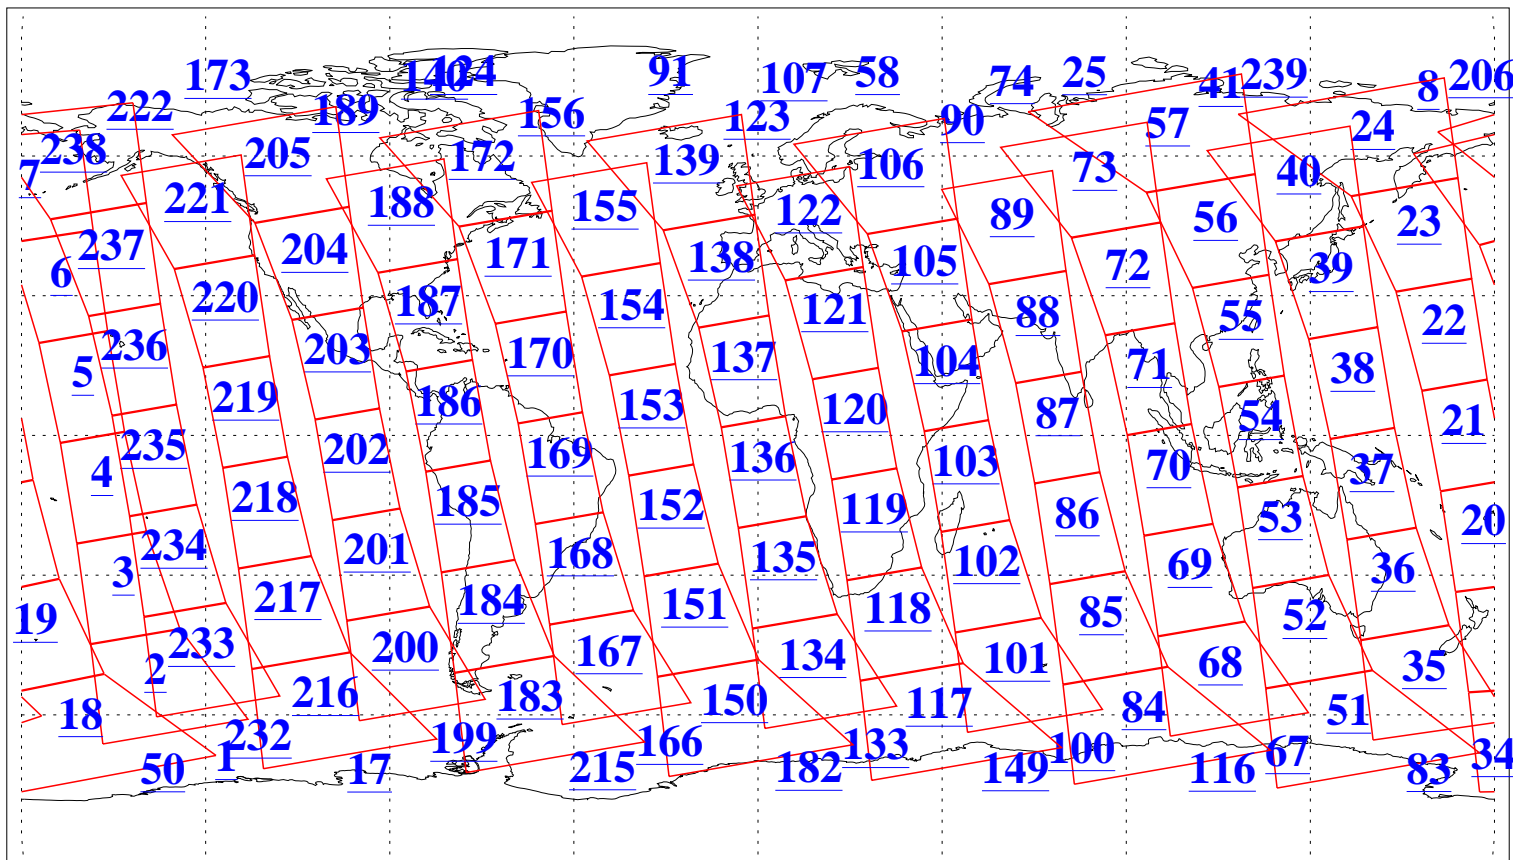

L1B Availability
AMSU Granules: 240
HSB Granules: 0
AIRS Granules: 240

15 Sep 2009
DoY 258
Aqua Day 2691
Granules: 1 to 120

Granules: 121 to 240

Legend: AMSU Available, HSB Available, AIRS Available

L1B Availability
AMSU Granules: 240
HSB Granules: 0
AIRS Granules: 240

15 Sep 2009
DoY 258
Aqua Day 2691
Ascending Granules

Descending Granules

Legend: AMSU Available, HSB Available, AIRS Available

L1B Availability
 AMSU Granules: 240
 HSB Granules: 0
 AIRS Granules: 240

15 Sep 2009
 DoY 258
 Aqua Day 2691

Northern Hemisphere Granules

Southern Hemisphere Granules

Legend: AMSU Available, HSB Available, AIRS Available