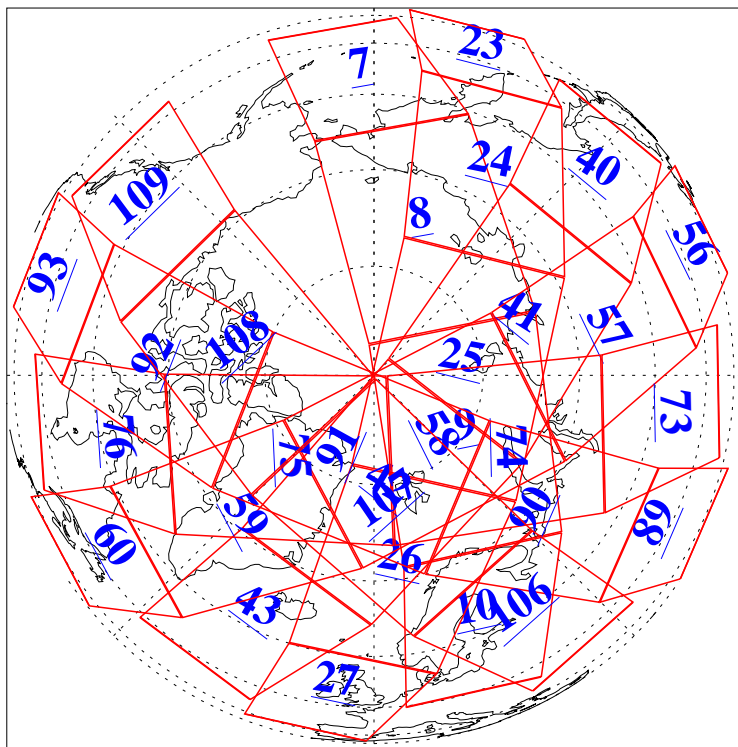

L1B Availability
AMSU Granules: 240
HSB Granules: 0
AIRS Granules: 240

15 Sep 2009
DoY 258
Aqua Day 2691
Granules: 1 to 120

Granules: 121 to 240

Legend: AMSU Available, HSB Available, AIRS Available

L1B Availability
AMSU Granules: 240
HSB Granules: 0
AIRS Granules: 240

15 Sep 2009
DoY 258
Aqua Day 2691
Ascending Granules

Descending Granules

Legend: AMSU Available, HSB Available, AIRS Available

L1B Availability
 AMSU Granules: 240
 HSB Granules: 0
 AIRS Granules: 240

15 Sep 2009
 DoY 258
 Aqua Day 2691

Northern Hemisphere Granules

Southern Hemisphere Granules

Legend: AMSU Available, HSB Available, AIRS Available