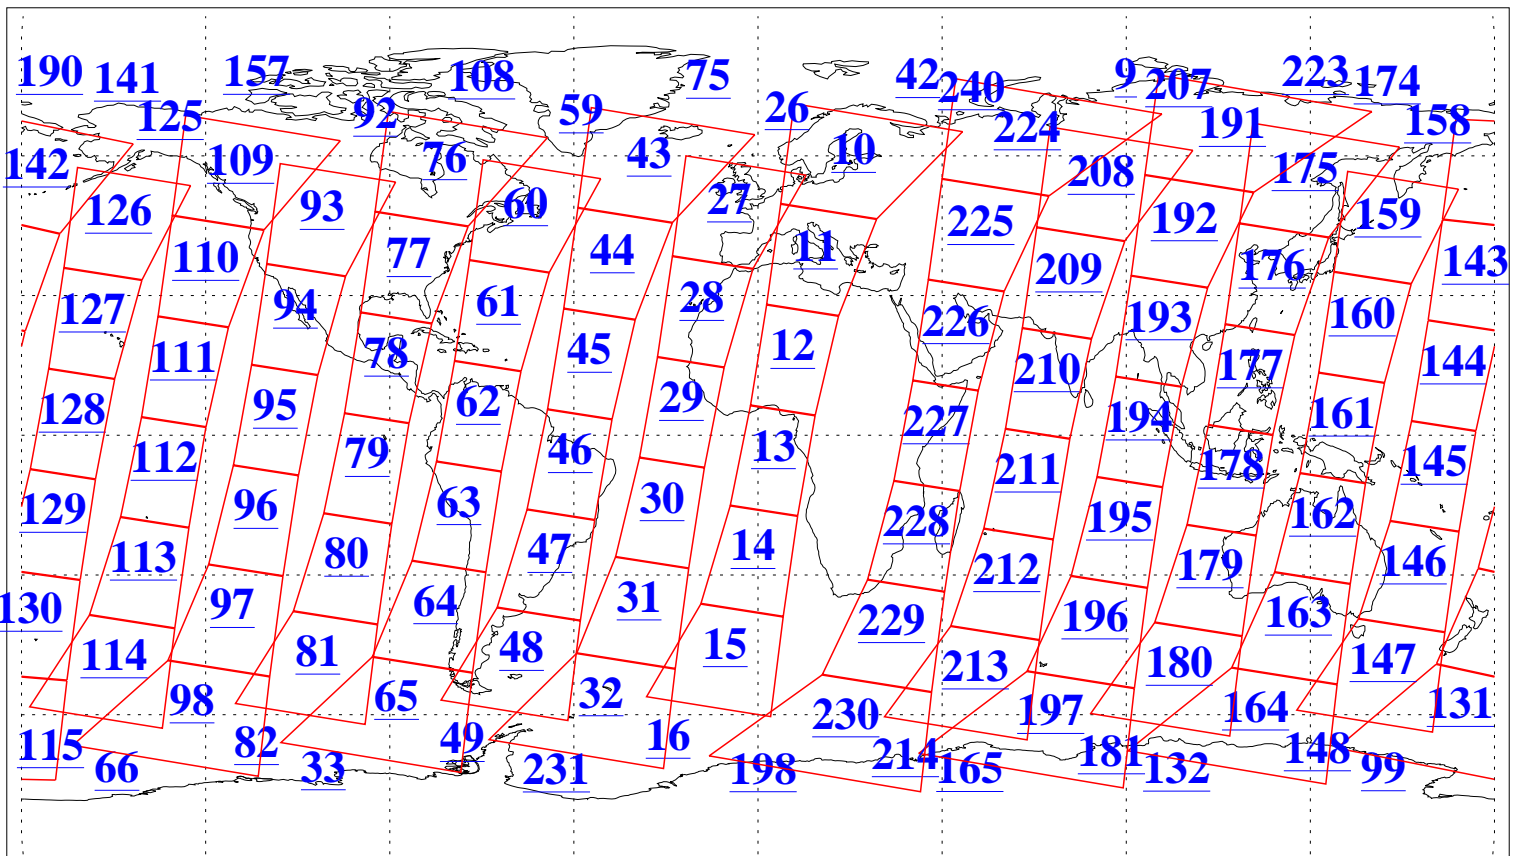

L1B Availability
AMSU Granules: 240
HSB Granules: 0
AIRS Granules: 240

15 Sep 2009
DoY 258
Aqua Day 2691
Granules: 1 to 120

Granules: 121 to 240

Legend: AMSU Available, HSB Available, AIRS Available

L1B Availability
AMSU Granules: 240
HSB Granules: 0
AIRS Granules: 240

15 Sep 2009
DoY 258
Aqua Day 2691
Ascending Granules

Descending Granules

Legend: AMSU Available, HSB Available, AIRS Available

L1B Availability
 AMSU Granules: 240
 HSB Granules: 0
 AIRS Granules: 240

15 Sep 2009
 DoY 258
 Aqua Day 2691

Northern Hemisphere Granules

Southern Hemisphere Granules

Legend: AMSU Available, HSB Available, AIRS Available