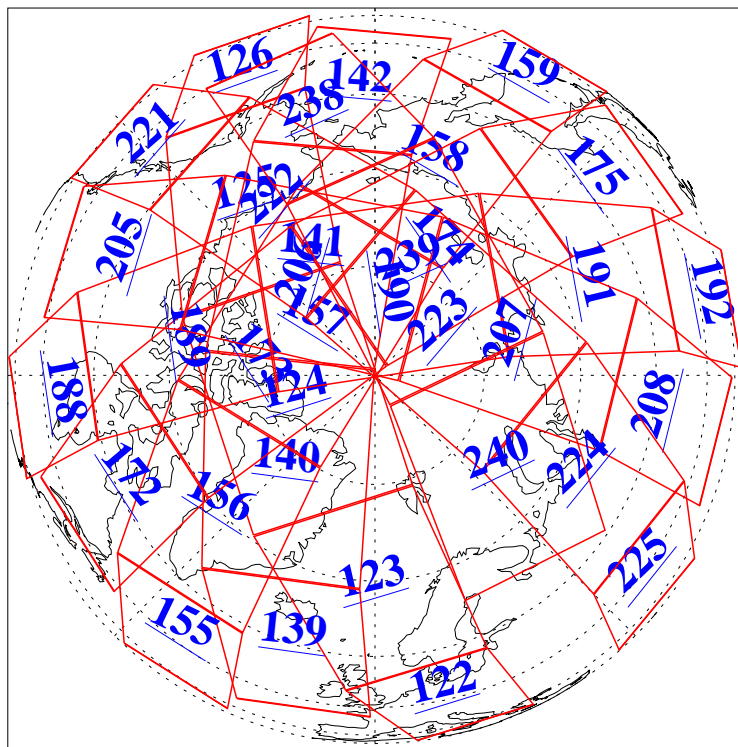

15 Sep 2009
DoY 258
Aqua Day 2691
Ascending Granules

Descending Granules

Legend: AMSU Available, HSB Available, AIRS Available

L1B Availability
 AMSU Granules: 240
 HSB Granules: 0
 AIRS Granules: 240

15 Sep 2009
 DoY 258
 Aqua Day 2691

Northern Hemisphere Granules

Southern Hemisphere Granules

Legend: AMSU Available, HSB Available, AIRS Available