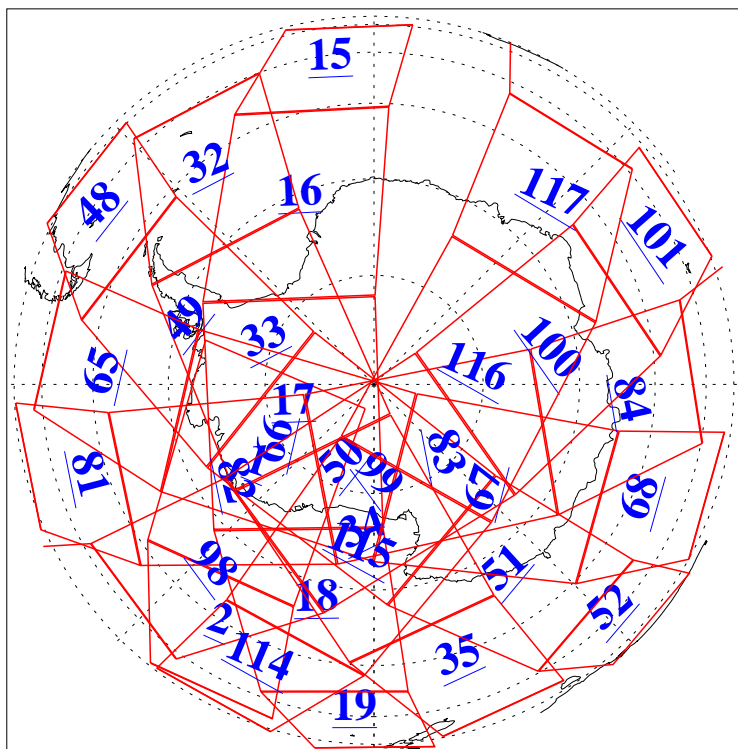

L1B Availability
AMSU Granules: 240
HSB Granules: 0
AIRS Granules: 240

15 Sep 2009
DoY 258
Aqua Day 2691
Granules: 1 to 120

Granules: 121 to 240

Legend: AMSU Available, HSB Available, AIRS Available

L1B Availability
AMSU Granules: 240
HSB Granules: 0
AIRS Granules: 240

15 Sep 2009
DoY 258
Aqua Day 2691
Ascending Granules

Descending Granules

Legend: AMSU Available, HSB Available, AIRS Available

L1B Availability
 AMSU Granules: 240
 HSB Granules: 0
 AIRS Granules: 240

15 Sep 2009
 DoY 258
 Aqua Day 2691

Northern Hemisphere Granules

Southern Hemisphere Granules

Legend: AMSU Available, HSB Available, AIRS Available