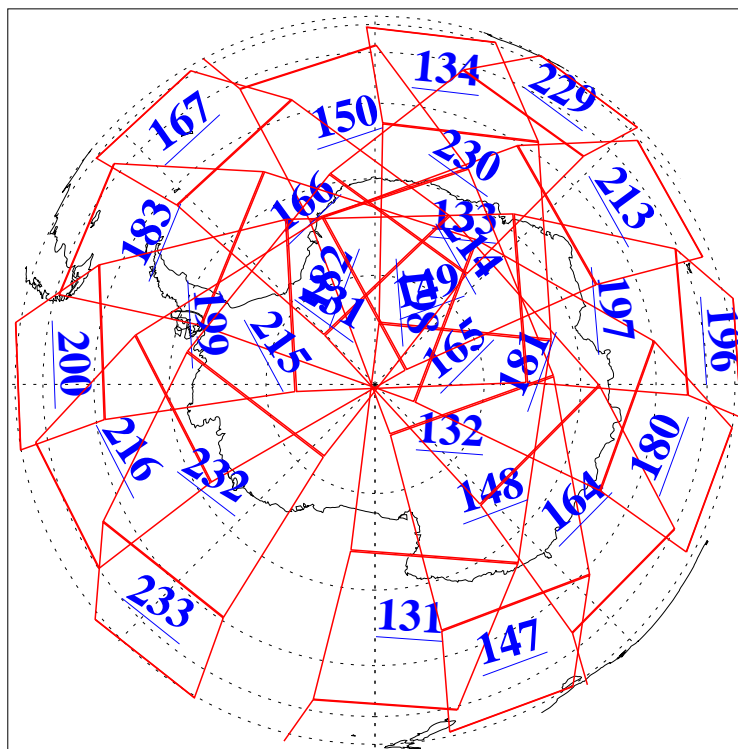

L1B Availability
AMSU Granules: 240
HSB Granules: 0
AIRS Granules: 240

15 Sep 2009
DoY 258
Aqua Day 2691
Granules: 1 to 120

Granules: 121 to 240

Legend: AMSU Available, HSB Available, AIRS Available

L1B Availability
AMSU Granules: 240
HSB Granules: 0
AIRS Granules: 240

15 Sep 2009
DoY 258
Aqua Day 2691
Ascending Granules

Descending Granules

Legend: AMSU Available, HSB Available, AIRS Available

L1B Availability
 AMSU Granules: 240
 HSB Granules: 0
 AIRS Granules: 240

15 Sep 2009
 DoY 258
 Aqua Day 2691

Northern Hemisphere Granules

Southern Hemisphere Granules

Legend: AMSU Available, HSB Available, AIRS Available