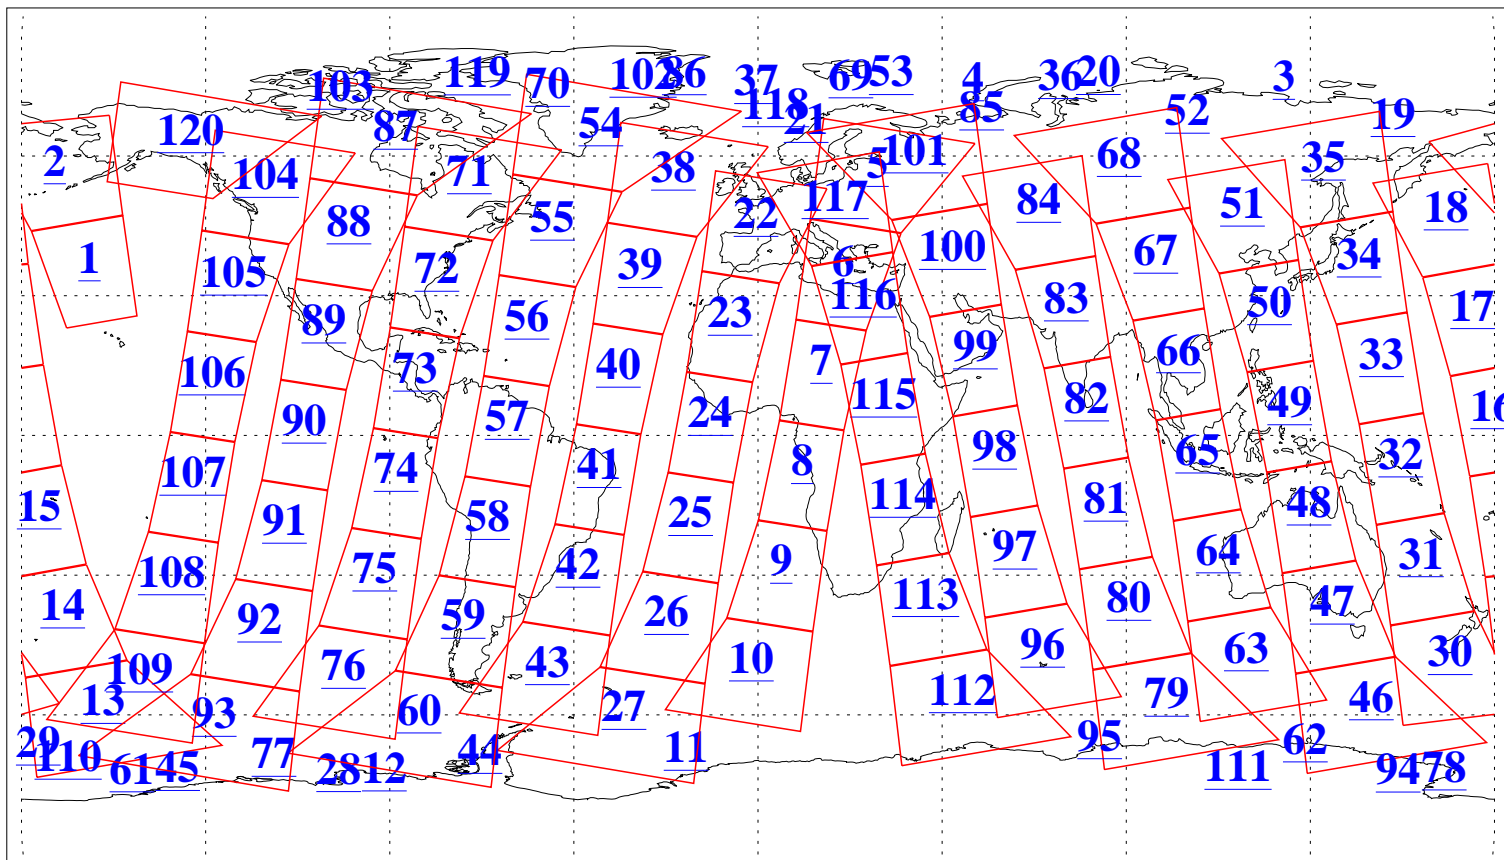

L1B Availability  
AMSU Granules: 240  
HSB Granules: 0  
AIRS Granules: 240

12 Sep 2009  
DoY 255  
Aqua Day 2688  
Granules: 1 to 120

Granules: 121 to 240

Legend: AMSU Available, HSB Available, AIRS Available

L1B Availability  
AMSU Granules: 240  
HSB Granules: 0  
AIRS Granules: 240

12 Sep 2009  
DoY 255  
Aqua Day 2688  
Ascending Granules

Descending Granules

Legend: AMSU Available, HSB Available, AIRS Available

L1B Availability  
 AMSU Granules: 240  
 HSB Granules: 0  
 AIRS Granules: 240

12 Sep 2009  
 DoY 255  
 Aqua Day 2688

Northern Hemisphere Granules

Southern Hemisphere Granules

Legend: AMSU Available, *HSB Available*, **AIRS Available**