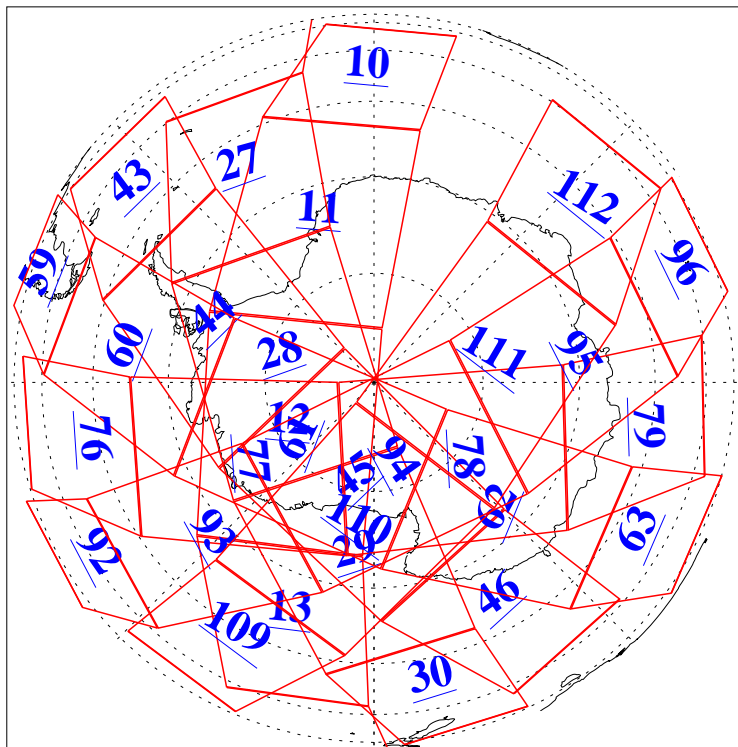

L1B Availability  
AMSU Granules: 240  
HSB Granules: 0  
AIRS Granules: 240

12 Sep 2009  
DoY 255  
Aqua Day 2688  
Granules: 1 to 120

Granules: 121 to 240

Legend: AMSU Available, HSB Available, AIRS Available

L1B Availability  
AMSU Granules: 240  
HSB Granules: 0  
AIRS Granules: 240

12 Sep 2009  
DoY 255  
Aqua Day 2688  
Ascending Granules

Descending Granules

Legend: AMSU Available, HSB Available, AIRS Available

L1B Availability  
 AMSU Granules: 240  
 HSB Granules: 0  
 AIRS Granules: 240

12 Sep 2009  
 DoY 255  
 Aqua Day 2688

Northern Hemisphere Granules

Southern Hemisphere Granules

Legend: AMSU Available, *HSB Available*, **AIRS Available**