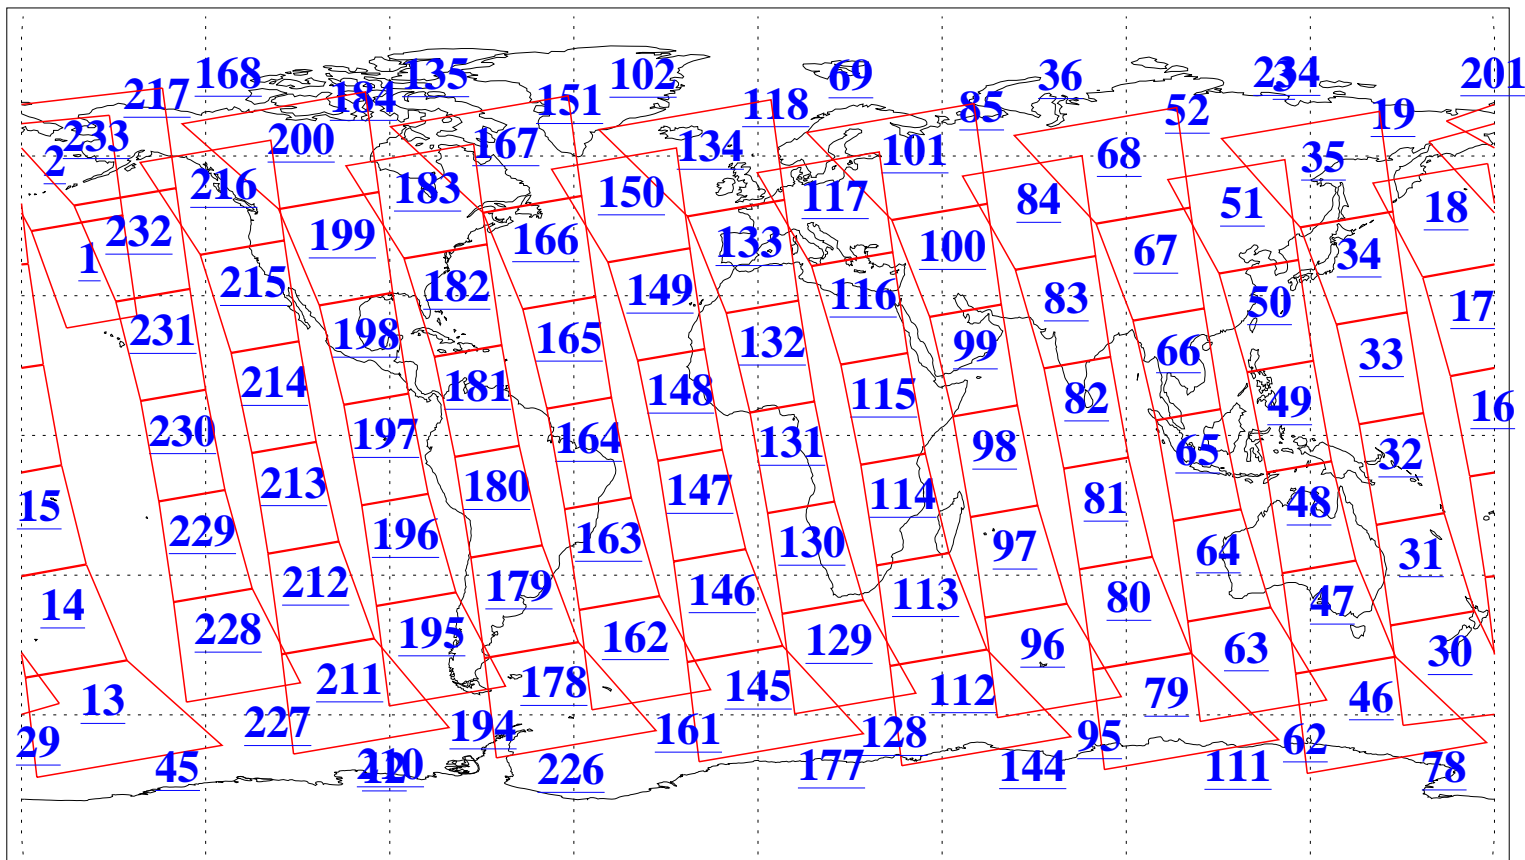

L1B Availability  
AMSU Granules: 240  
HSB Granules: 0  
AIRS Granules: 240

12 Sep 2009  
DoY 255  
Aqua Day 2688  
Granules: 1 to 120

Granules: 121 to 240

Legend: AMSU Available, HSB Available, AIRS Available

L1B Availability  
AMSU Granules: 240  
HSB Granules: 0  
AIRS Granules: 240

12 Sep 2009  
DoY 255  
Aqua Day 2688  
Ascending Granules

Descending Granules

Legend: AMSU Available, HSB Available, AIRS Available

L1B Availability  
 AMSU Granules: 240  
 HSB Granules: 0  
 AIRS Granules: 240

12 Sep 2009  
 DoY 255  
 Aqua Day 2688

Northern Hemisphere Granules

Southern Hemisphere Granules

Legend: AMSU Available, *HSB Available*, **AIRS Available**