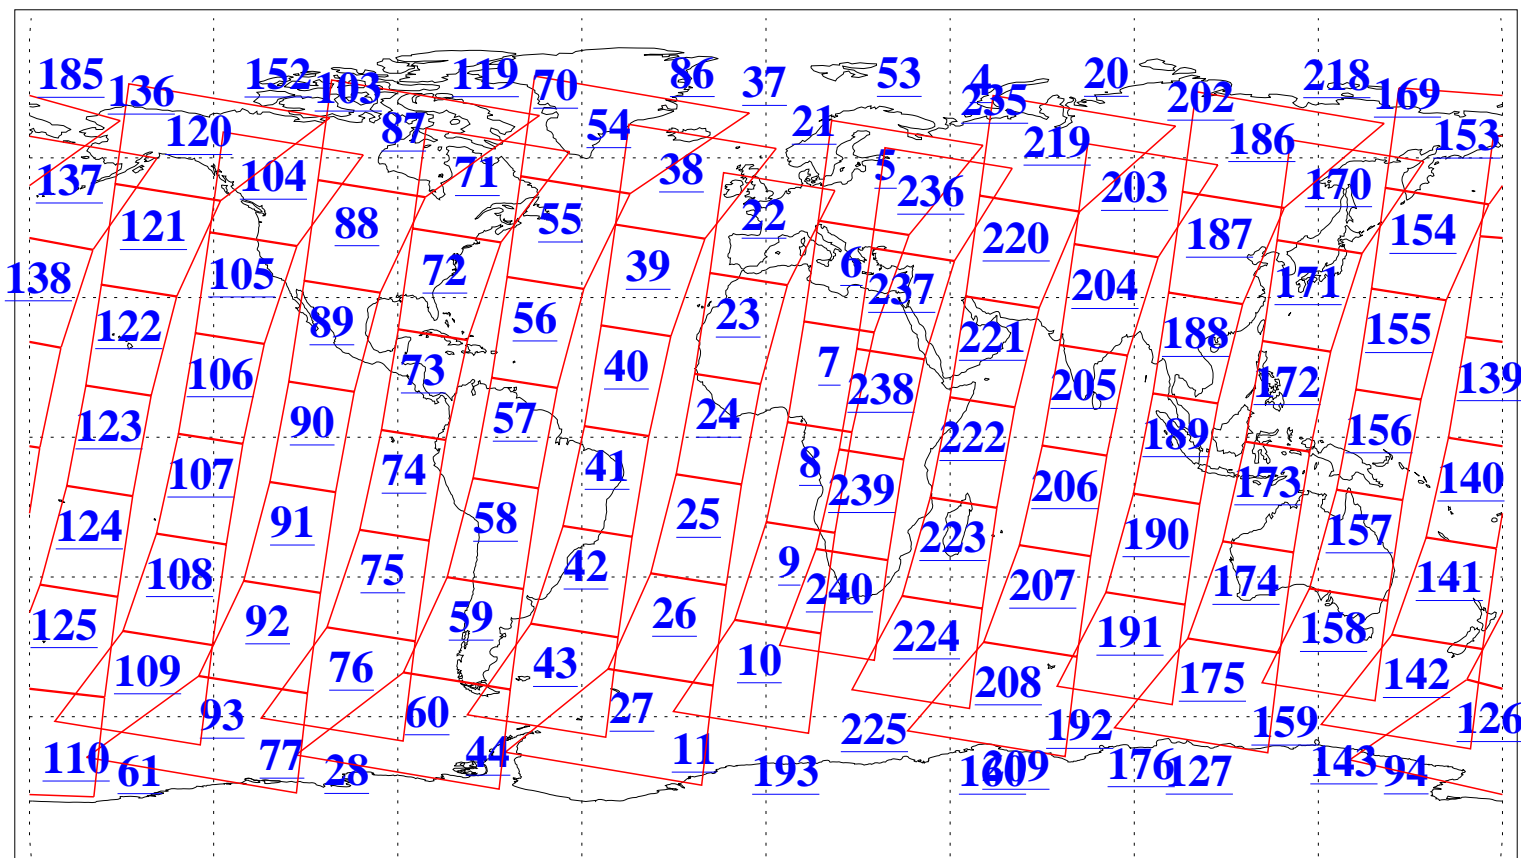

L1B Availability  
AMSU Granules: 240  
HSB Granules: 0  
AIRS Granules: 240

12 Sep 2009  
DoY 255  
Aqua Day 2688  
Granules: 1 to 120

Granules: 121 to 240

Legend: AMSU Available, HSB Available, AIRS Available

L1B Availability  
AMSU Granules: 240  
HSB Granules: 0  
AIRS Granules: 240

12 Sep 2009  
DoY 255  
Aqua Day 2688  
Ascending Granules

Descending Granules

Legend: AMSU Available, HSB Available, AIRS Available

L1B Availability  
 AMSU Granules: 240  
 HSB Granules: 0  
 AIRS Granules: 240

12 Sep 2009  
 DoY 255  
 Aqua Day 2688

Northern Hemisphere Granules

Southern Hemisphere Granules

Legend: AMSU Available, *HSB Available*, **AIRS Available**