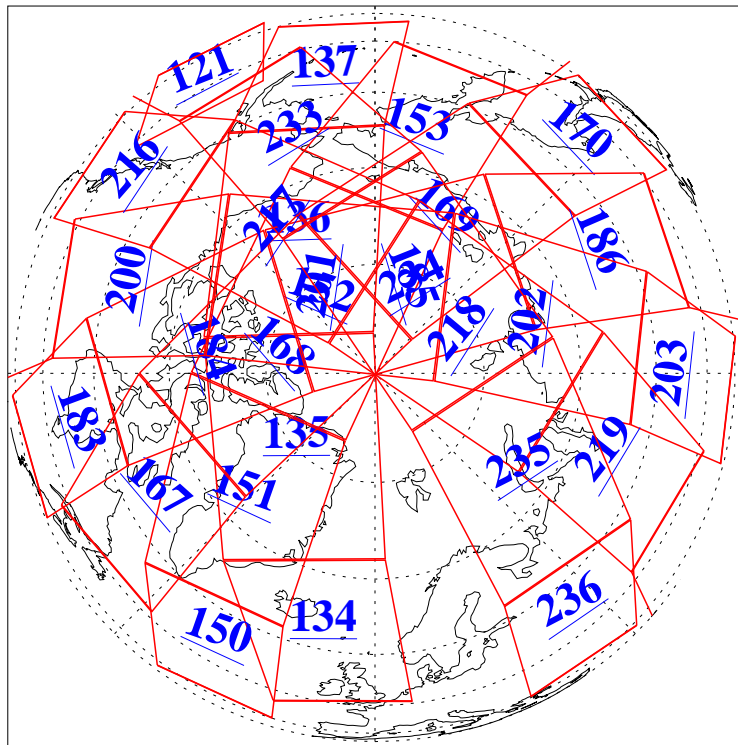

L1B Availability  
AMSU Granules: 240  
HSB Granules: 0  
AIRS Granules: 240

12 Sep 2009  
DoY 255  
Aqua Day 2688  
Granules: 1 to 120

Granules: 121 to 240

Legend: AMSU Available, HSB Available, AIRS Available

L1B Availability  
AMSU Granules: 240  
HSB Granules: 0  
AIRS Granules: 240

12 Sep 2009  
DoY 255  
Aqua Day 2688  
Ascending Granules

Descending Granules

Legend: AMSU Available, HSB Available, AIRS Available

L1B Availability  
 AMSU Granules: 240  
 HSB Granules: 0  
 AIRS Granules: 240

12 Sep 2009  
 DoY 255  
 Aqua Day 2688

Northern Hemisphere Granules

Southern Hemisphere Granules

Legend: AMSU Available, *HSB Available*, **AIRS Available**