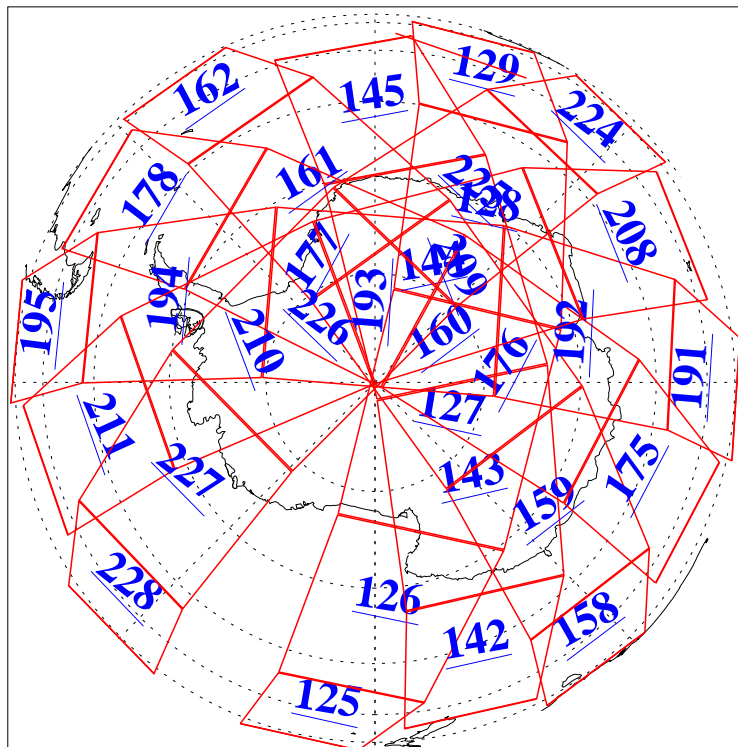

L1B Availability  
AMSU Granules: 240  
HSB Granules: 0  
AIRS Granules: 240

12 Sep 2009  
DoY 255  
Aqua Day 2688  
Granules: 1 to 120

Granules: 121 to 240

Legend: AMSU Available, HSB Available, AIRS Available

L1B Availability  
AMSU Granules: 240  
HSB Granules: 0  
AIRS Granules: 240

12 Sep 2009  
DoY 255  
Aqua Day 2688  
Ascending Granules

Descending Granules

Legend: AMSU Available, HSB Available, AIRS Available

L1B Availability  
 AMSU Granules: 240  
 HSB Granules: 0  
 AIRS Granules: 240

12 Sep 2009  
 DoY 255  
 Aqua Day 2688

Northern Hemisphere Granules

Southern Hemisphere Granules

Legend: AMSU Available, *HSB Available*, **AIRS Available**