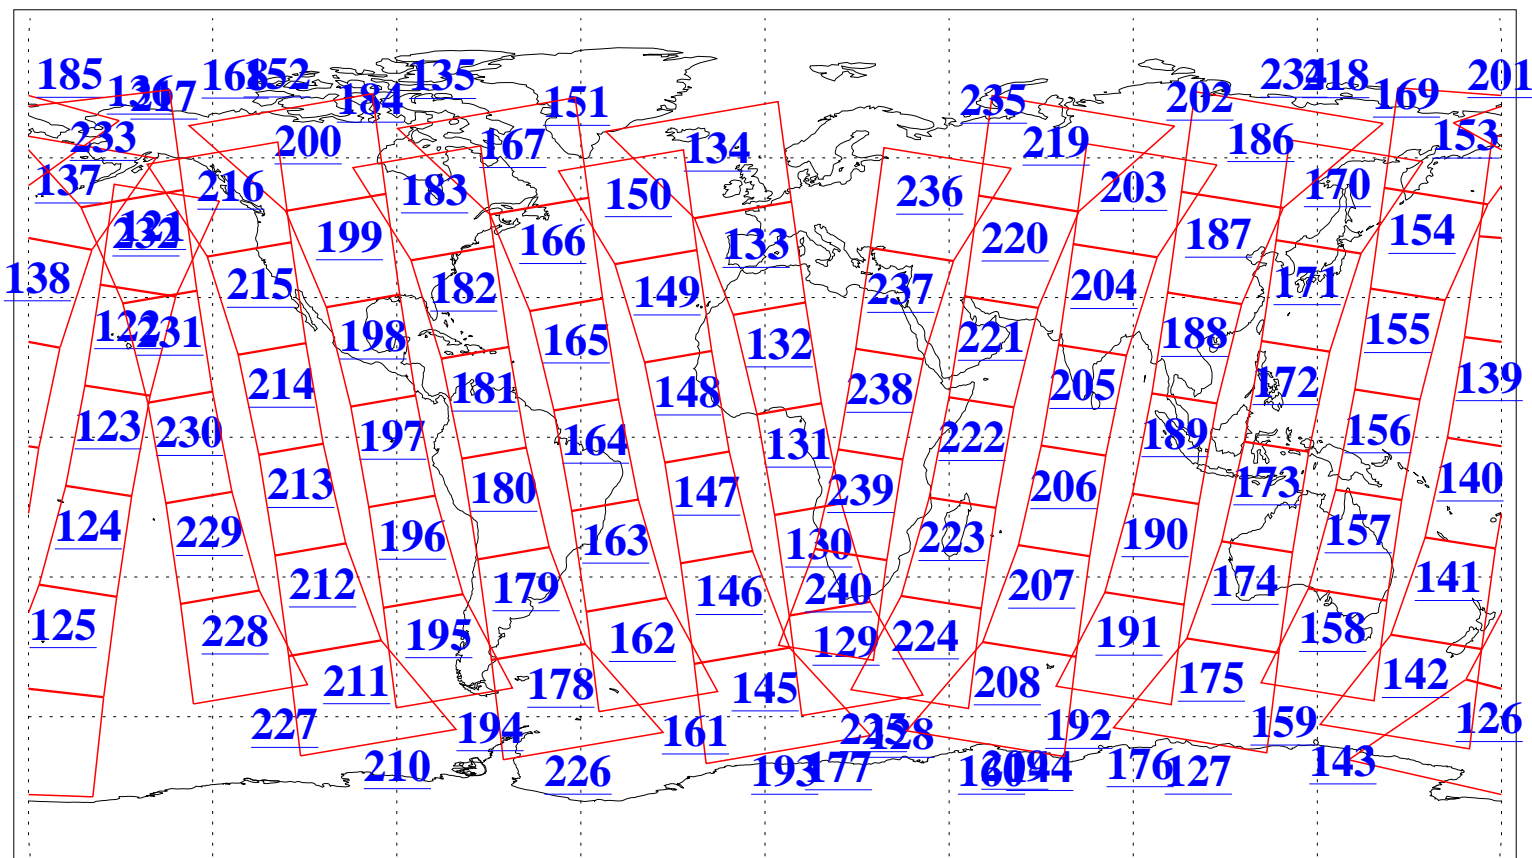

L1B Availability  
AMSU Granules: 240  
HSB Granules: 0  
AIRS Granules: 240

12 Sep 2009  
DoY 255  
Aqua Day 2688  
Granules: 1 to 120

Granules: 121 to 240

Legend: AMSU Available, HSB Available, AIRS Available

L1B Availability  
AMSU Granules: 240  
HSB Granules: 0  
AIRS Granules: 240

12 Sep 2009  
DoY 255  
Aqua Day 2688  
Ascending Granules

Descending Granules

Legend: AMSU Available, HSB Available, AIRS Available

L1B Availability  
 AMSU Granules: 240  
 HSB Granules: 0  
 AIRS Granules: 240

12 Sep 2009  
 DoY 255  
 Aqua Day 2688

Northern Hemisphere Granules

Southern Hemisphere Granules

Legend: AMSU Available, *HSB Available*, **AIRS Available**