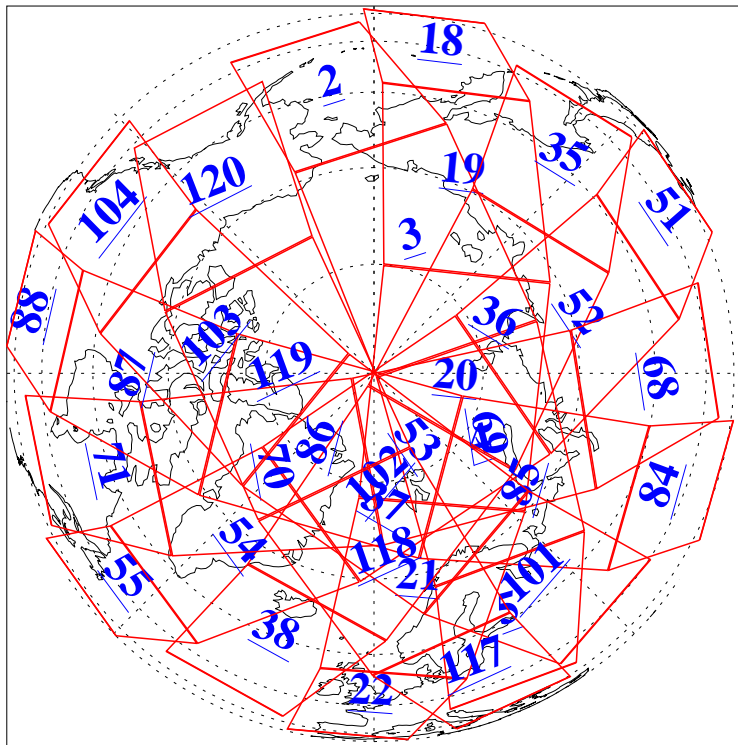

L1B Availability  
AMSU Granules: 240  
HSB Granules: 0  
AIRS Granules: 240

12 Sep 2009  
DoY 255  
Aqua Day 2688  
Granules: 1 to 120

Granules: 121 to 240

Legend: AMSU Available, HSB Available, AIRS Available

L1B Availability  
AMSU Granules: 240  
HSB Granules: 0  
AIRS Granules: 240

12 Sep 2009  
DoY 255  
Aqua Day 2688  
Ascending Granules

Descending Granules

Legend: AMSU Available, HSB Available, AIRS Available

L1B Availability  
 AMSU Granules: 240  
 HSB Granules: 0  
 AIRS Granules: 240

12 Sep 2009  
 DoY 255  
 Aqua Day 2688

Northern Hemisphere Granules

Southern Hemisphere Granules

Legend: AMSU Available, *HSB Available*, **AIRS Available**