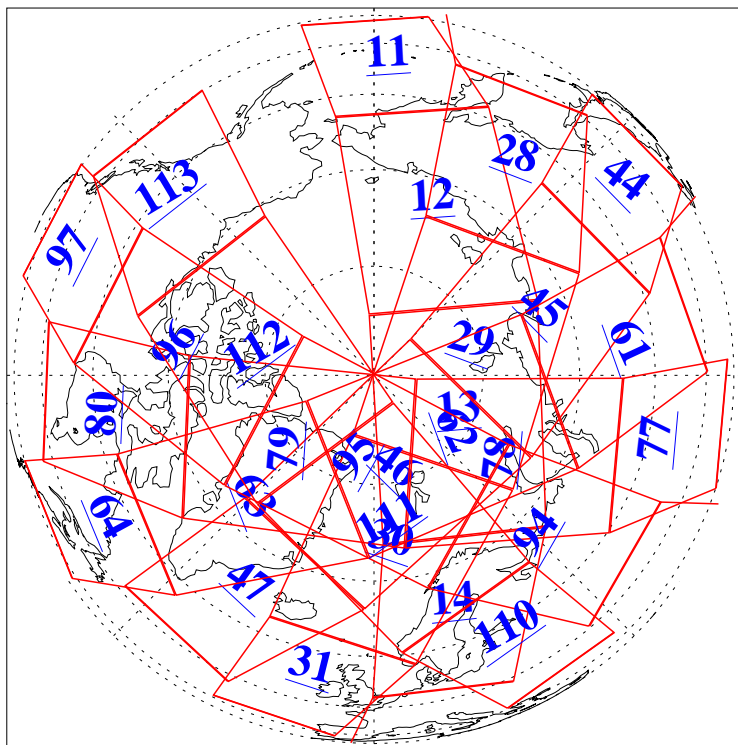

L1B Availability  
AMSU Granules: 240  
HSB Granules: 0  
AIRS Granules: 240

11 Sep 2009  
DoY 254  
Aqua Day 2687  
Granules: 1 to 120

Granules: 121 to 240

Legend: AMSU Available, HSB Available, AIRS Available

L1B Availability  
AMSU Granules: 240  
HSB Granules: 0  
AIRS Granules: 240

11 Sep 2009  
DoY 254  
Aqua Day 2687  
Ascending Granules

Descending Granules

Legend: AMSU Available, HSB Available, AIRS Available

L1B Availability  
 AMSU Granules: 240  
 HSB Granules: 0  
 AIRS Granules: 240

11 Sep 2009  
 DoY 254  
 Aqua Day 2687

Northern Hemisphere Granules

Southern Hemisphere Granules

Legend: AMSU Available, HSB Available, AIRS Available