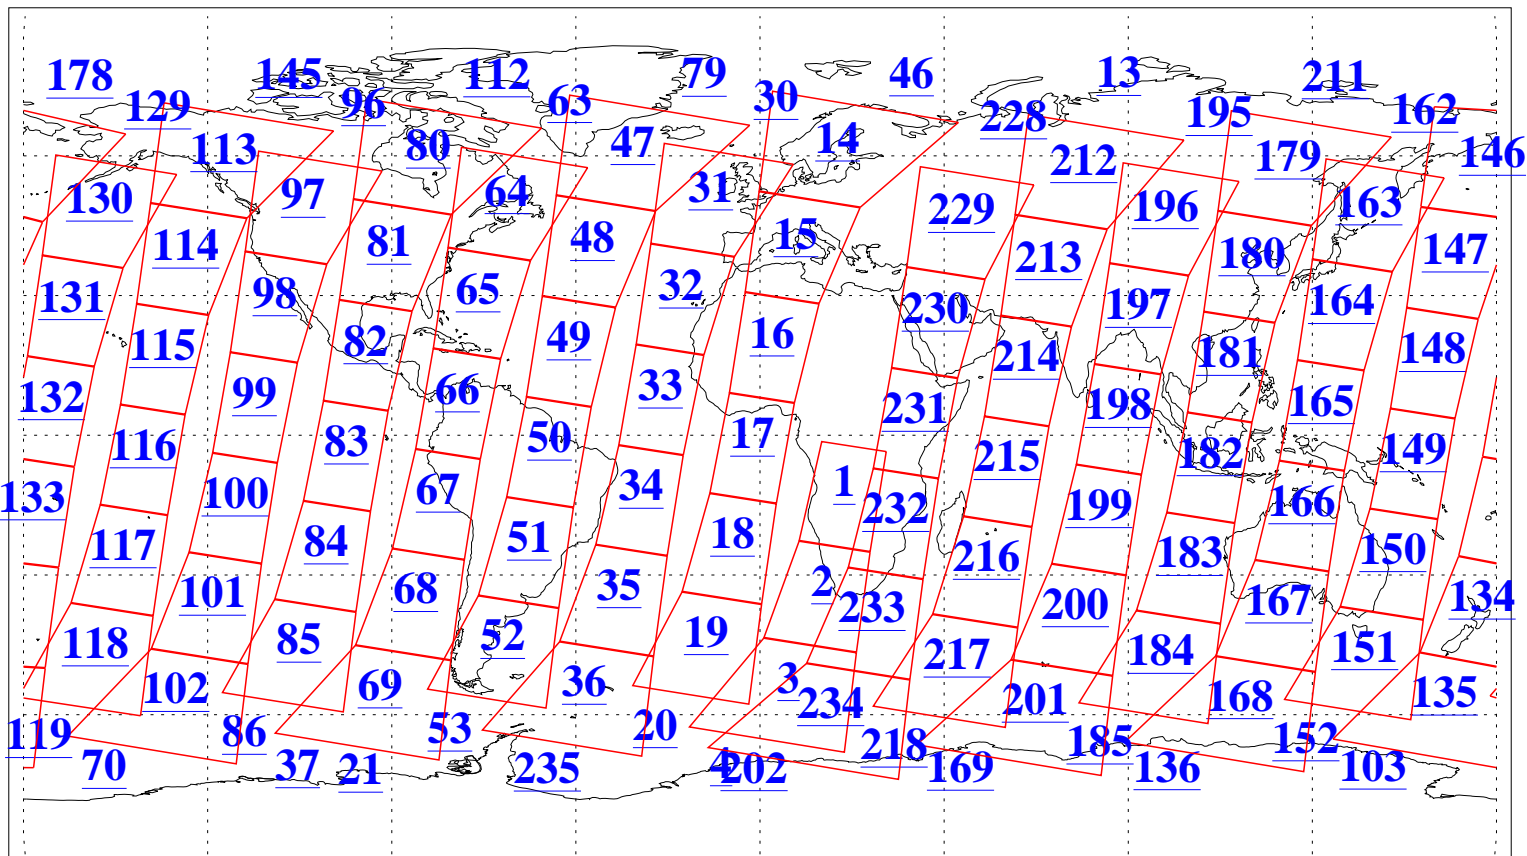

L1B Availability  
AMSU Granules: 240  
HSB Granules: 0  
AIRS Granules: 240

11 Sep 2009  
DoY 254  
Aqua Day 2687  
Granules: 1 to 120

Granules: 121 to 240

Legend: AMSU Available, HSB Available, AIRS Available

L1B Availability  
AMSU Granules: 240  
HSB Granules: 0  
AIRS Granules: 240

11 Sep 2009  
DoY 254  
Aqua Day 2687  
Ascending Granules

Descending Granules

Legend: AMSU Available, HSB Available, AIRS Available

L1B Availability  
 AMSU Granules: 240  
 HSB Granules: 0  
 AIRS Granules: 240

11 Sep 2009  
 DoY 254  
 Aqua Day 2687

Northern Hemisphere Granules

Southern Hemisphere Granules

Legend: AMSU Available, HSB Available, AIRS Available