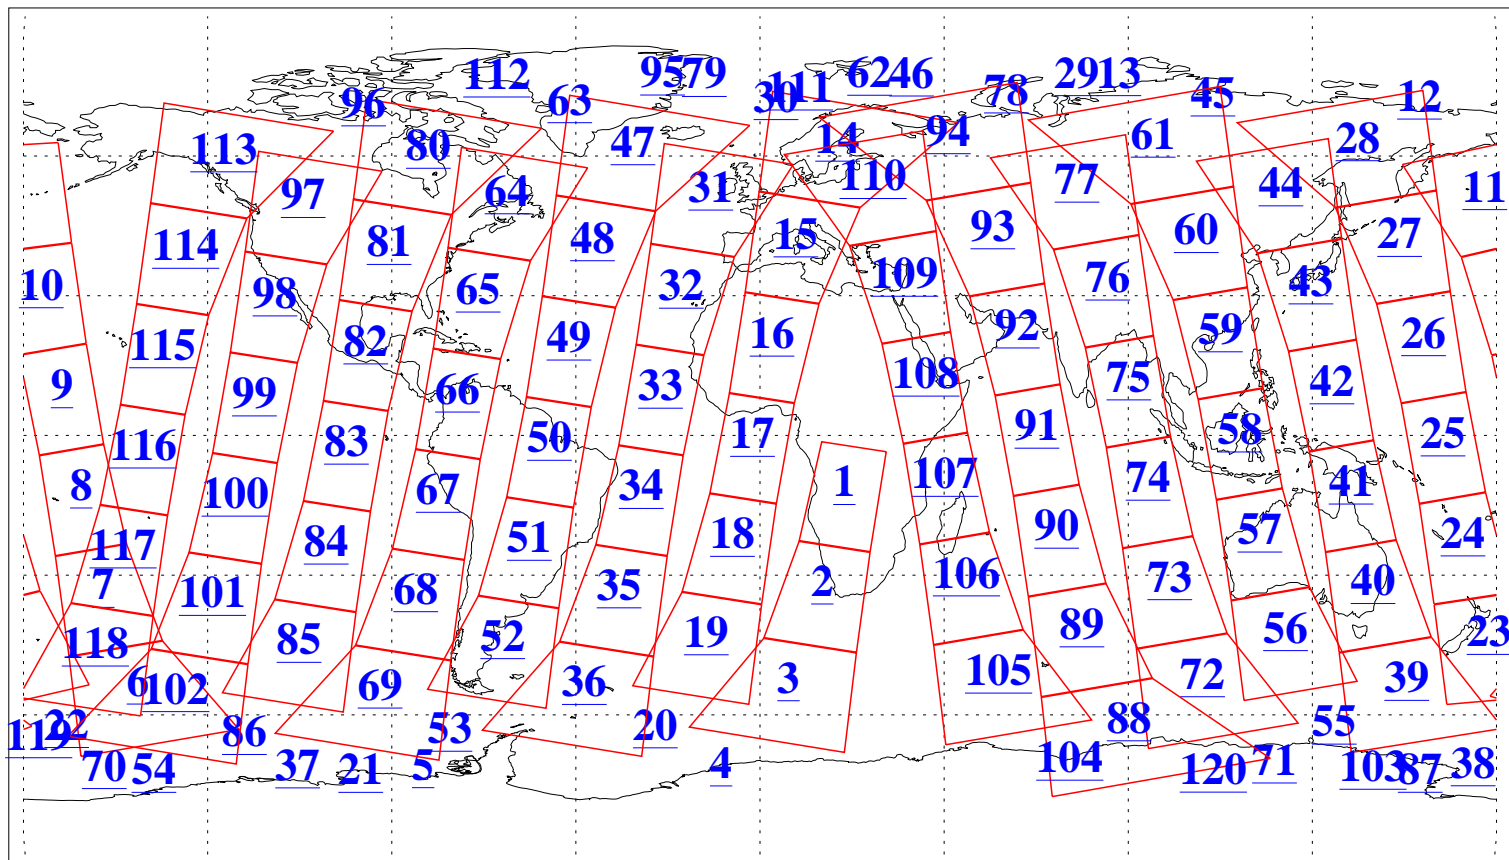

L1B Availability  
AMSU Granules: 240  
HSB Granules: 0  
AIRS Granules: 240

11 Sep 2009  
DoY 254  
Aqua Day 2687  
Granules: 1 to 120

Granules: 121 to 240

Legend: AMSU Available, HSB Available, AIRS Available

L1B Availability  
AMSU Granules: 240  
HSB Granules: 0  
AIRS Granules: 240

11 Sep 2009  
DoY 254  
Aqua Day 2687  
Ascending Granules

Descending Granules

Legend: AMSU Available, HSB Available, AIRS Available

L1B Availability  
 AMSU Granules: 240  
 HSB Granules: 0  
 AIRS Granules: 240

11 Sep 2009  
 DoY 254  
 Aqua Day 2687

Northern Hemisphere Granules

Southern Hemisphere Granules

Legend: AMSU Available, HSB Available, AIRS Available