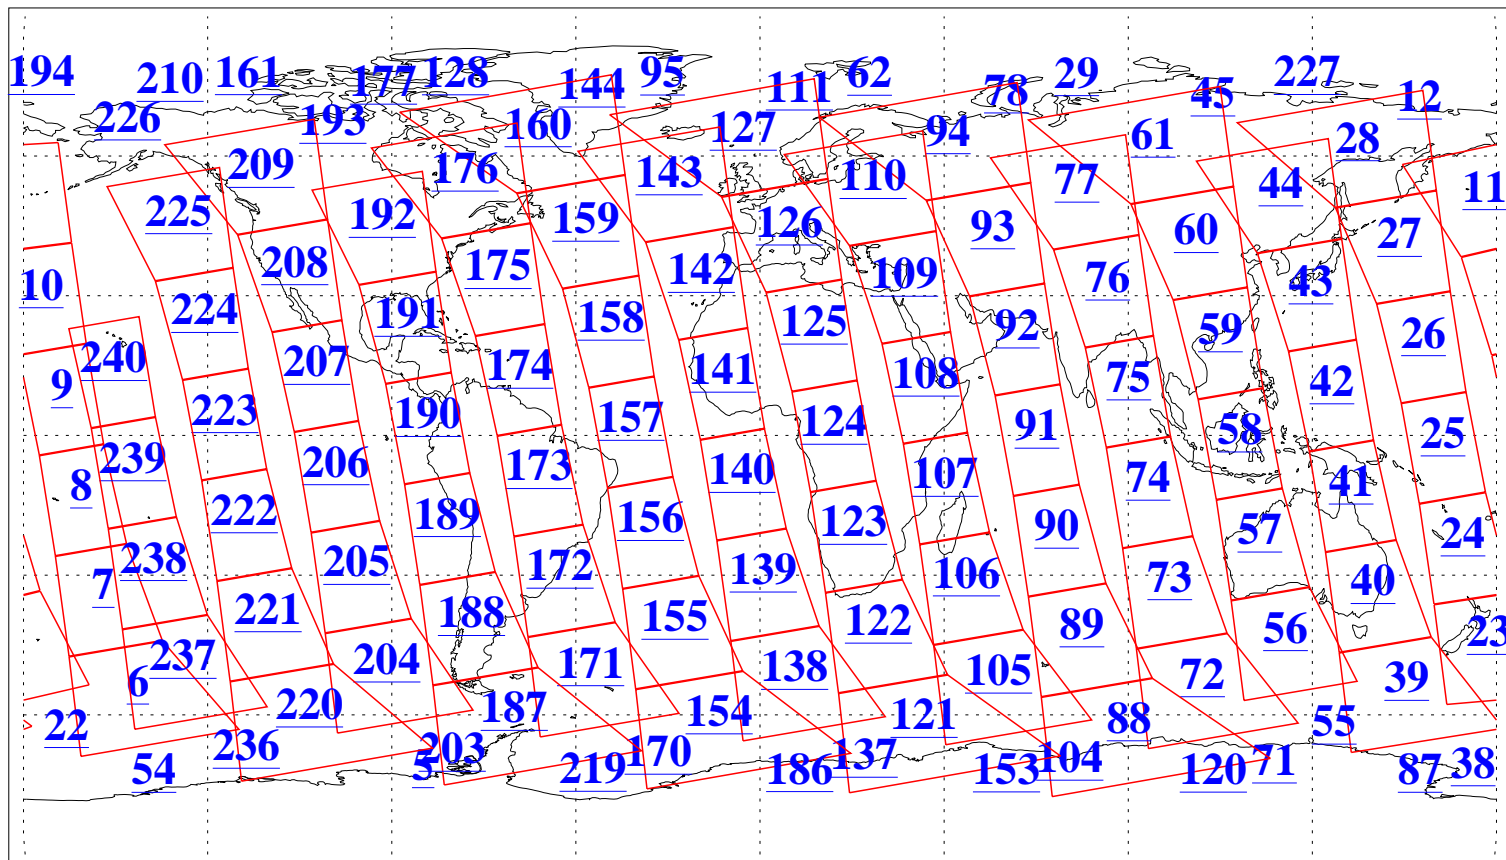

L1B Availability  
AMSU Granules: 240  
HSB Granules: 0  
AIRS Granules: 240

11 Sep 2009  
DoY 254  
Aqua Day 2687  
Granules: 1 to 120

Granules: 121 to 240

Legend: AMSU Available, HSB Available, AIRS Available

L1B Availability  
AMSU Granules: 240  
HSB Granules: 0  
AIRS Granules: 240

11 Sep 2009  
DoY 254  
Aqua Day 2687  
Ascending Granules

Descending Granules

Legend: AMSU Available, HSB Available, AIRS Available

L1B Availability  
 AMSU Granules: 240  
 HSB Granules: 0  
 AIRS Granules: 240

11 Sep 2009  
 DoY 254  
 Aqua Day 2687

Northern Hemisphere Granules

Southern Hemisphere Granules

Legend: AMSU Available, HSB Available, AIRS Available