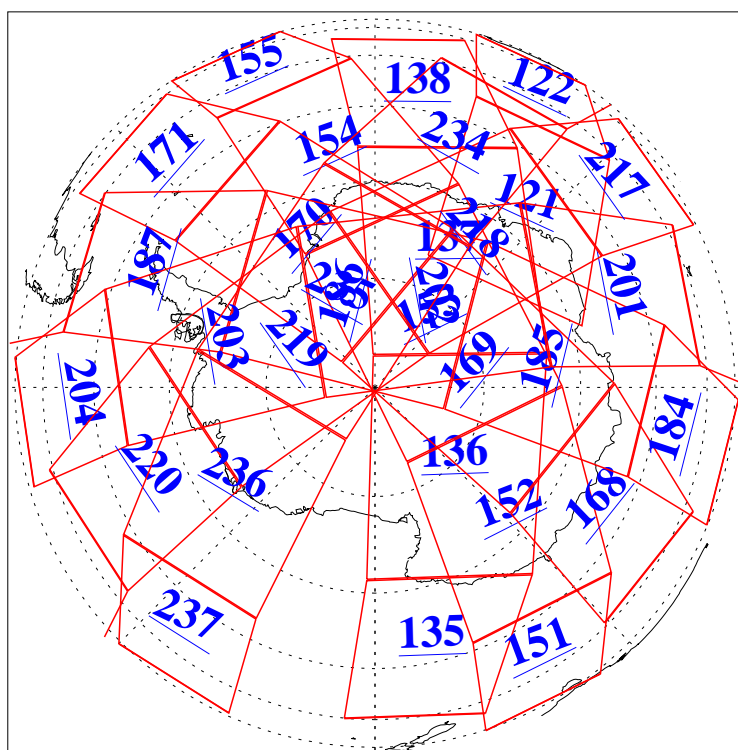

L1B Availability  
AMSU Granules: 240  
HSB Granules: 0  
AIRS Granules: 240

11 Sep 2009  
DoY 254  
Aqua Day 2687  
Granules: 1 to 120

Granules: 121 to 240

Legend: AMSU Available, HSB Available, AIRS Available

L1B Availability  
AMSU Granules: 240  
HSB Granules: 0  
AIRS Granules: 240

11 Sep 2009  
DoY 254  
Aqua Day 2687  
Ascending Granules

Descending Granules

Legend: AMSU Available, HSB Available, AIRS Available

L1B Availability  
 AMSU Granules: 240  
 HSB Granules: 0  
 AIRS Granules: 240

11 Sep 2009  
 DoY 254  
 Aqua Day 2687

Northern Hemisphere Granules

Southern Hemisphere Granules

Legend: AMSU Available, HSB Available, AIRS Available