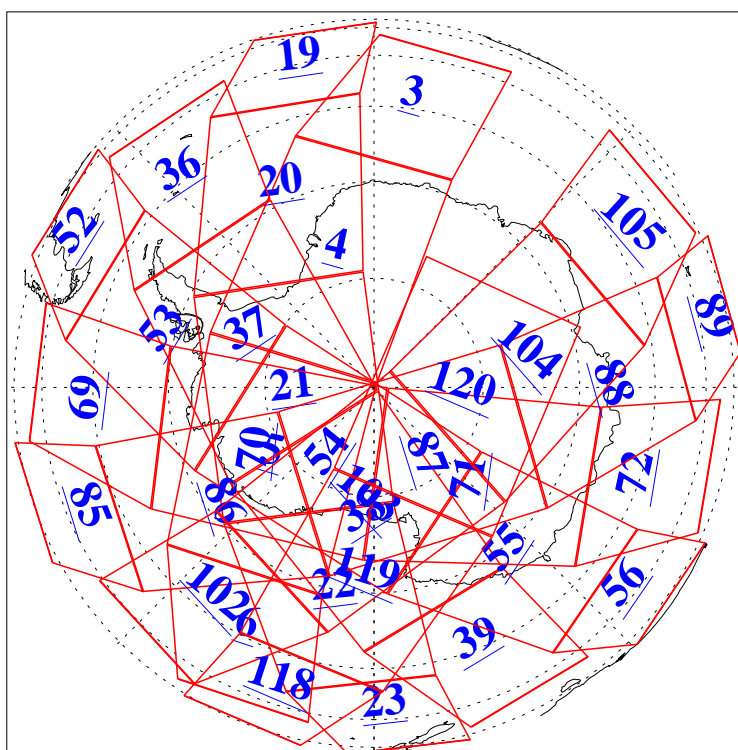

L1B Availability  
AMSU Granules: 240  
HSB Granules: 0  
AIRS Granules: 240

11 Sep 2009  
DoY 254  
Aqua Day 2687  
Granules: 1 to 120

Granules: 121 to 240

Legend: AMSU Available, HSB Available, AIRS Available

L1B Availability  
AMSU Granules: 240  
HSB Granules: 0  
AIRS Granules: 240

11 Sep 2009  
DoY 254  
Aqua Day 2687  
Ascending Granules

Descending Granules

Legend: AMSU Available, HSB Available, AIRS Available

L1B Availability  
 AMSU Granules: 240  
 HSB Granules: 0  
 AIRS Granules: 240

11 Sep 2009  
 DoY 254  
 Aqua Day 2687

Northern Hemisphere Granules

Southern Hemisphere Granules

Legend: AMSU Available, HSB Available, AIRS Available