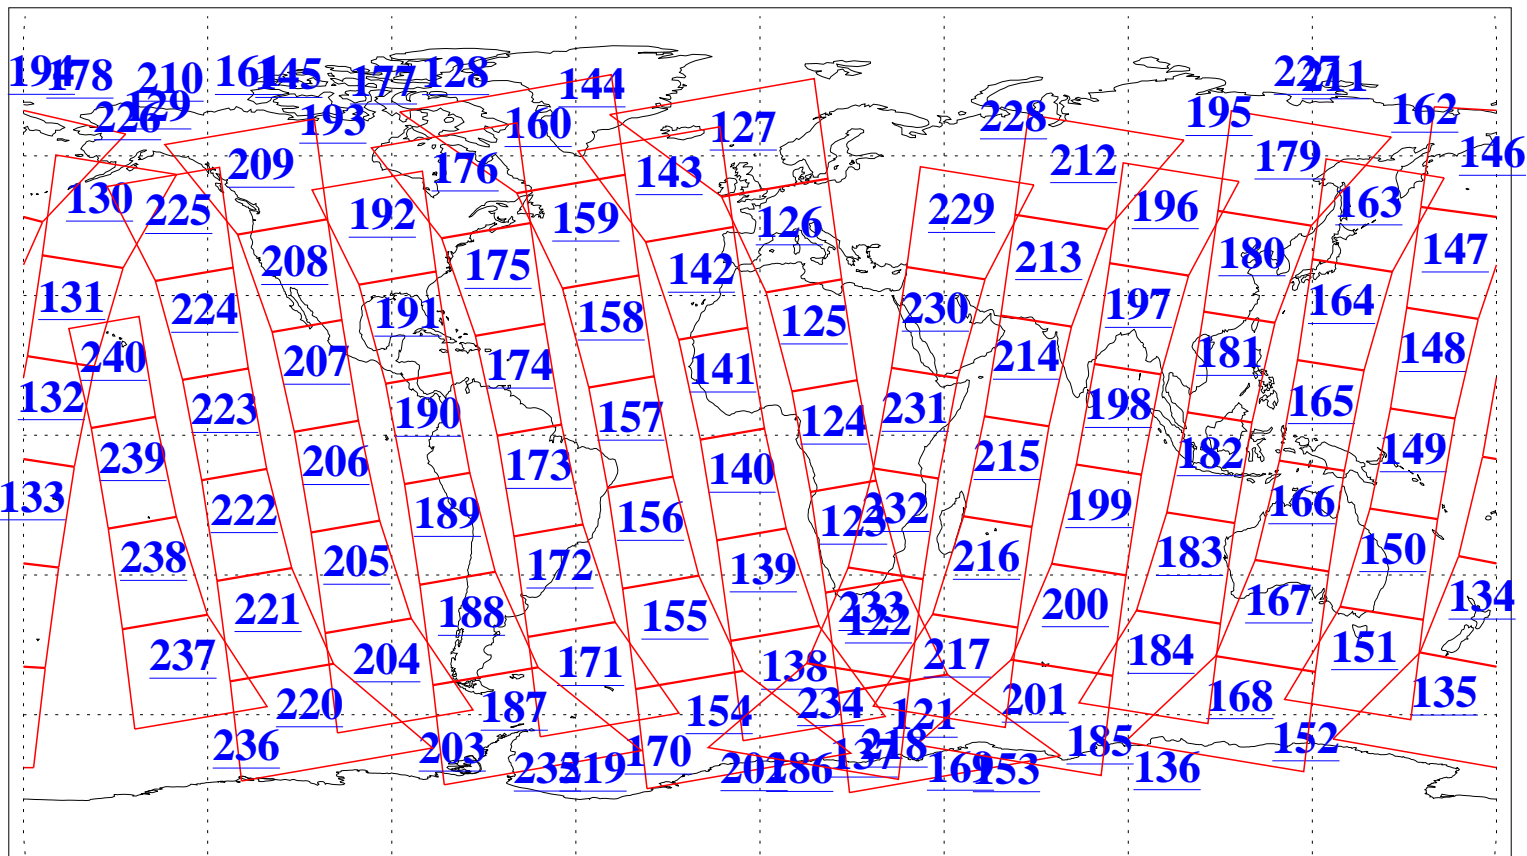

L1B Availability  
AMSU Granules: 240  
HSB Granules: 0  
AIRS Granules: 240

11 Sep 2009  
DoY 254  
Aqua Day 2687  
Granules: 1 to 120

Granules: 121 to 240

Legend: AMSU Available, HSB Available, AIRS Available

L1B Availability  
AMSU Granules: 240  
HSB Granules: 0  
AIRS Granules: 240

11 Sep 2009  
DoY 254  
Aqua Day 2687  
Ascending Granules

Descending Granules

Legend: AMSU Available, HSB Available, AIRS Available

L1B Availability  
 AMSU Granules: 240  
 HSB Granules: 0  
 AIRS Granules: 240

11 Sep 2009  
 DoY 254  
 Aqua Day 2687

Northern Hemisphere Granules

Southern Hemisphere Granules

Legend: AMSU Available, HSB Available, AIRS Available