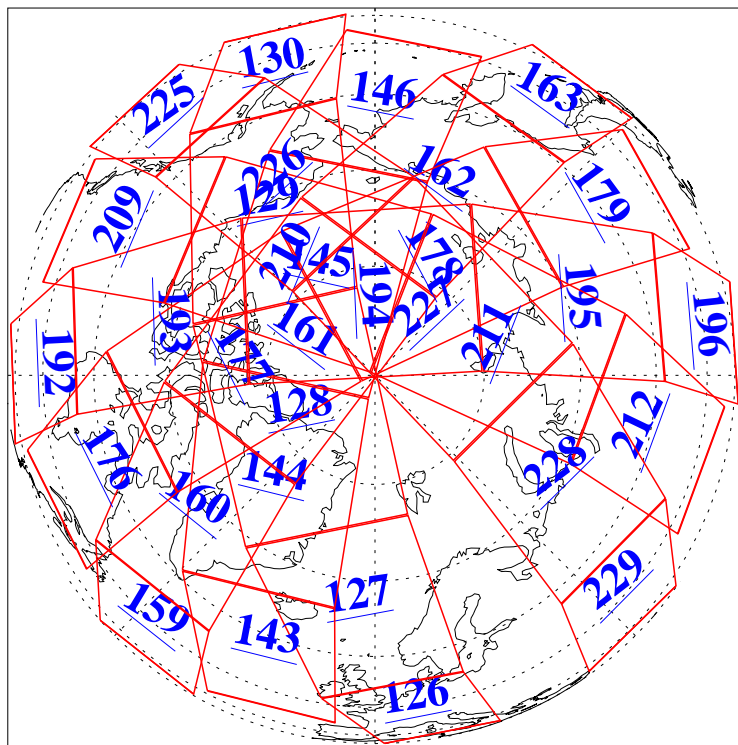

L1B Availability  
AMSU Granules: 240  
HSB Granules: 0  
AIRS Granules: 240

11 Sep 2009  
DoY 254  
Aqua Day 2687  
Granules: 1 to 120

Granules: 121 to 240

Legend: AMSU Available, HSB Available, AIRS Available

L1B Availability  
AMSU Granules: 240  
HSB Granules: 0  
AIRS Granules: 240

11 Sep 2009  
DoY 254  
Aqua Day 2687  
Ascending Granules

Descending Granules

Legend: AMSU Available, HSB Available, AIRS Available

L1B Availability  
 AMSU Granules: 240  
 HSB Granules: 0  
 AIRS Granules: 240

11 Sep 2009  
 DoY 254  
 Aqua Day 2687

Northern Hemisphere Granules

Southern Hemisphere Granules

Legend: AMSU Available, HSB Available, AIRS Available