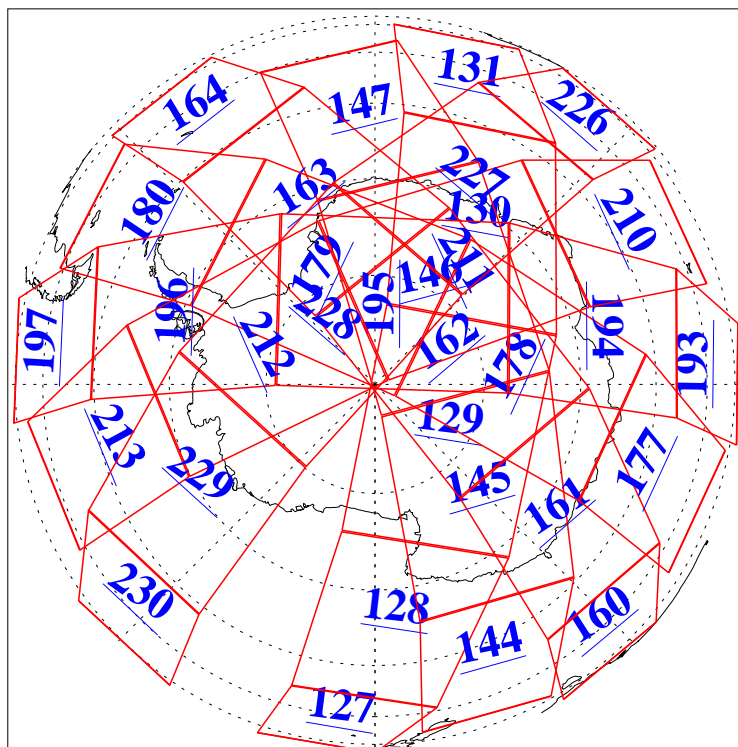

Legend: AMSU Available, HSB Available, AIRS Available