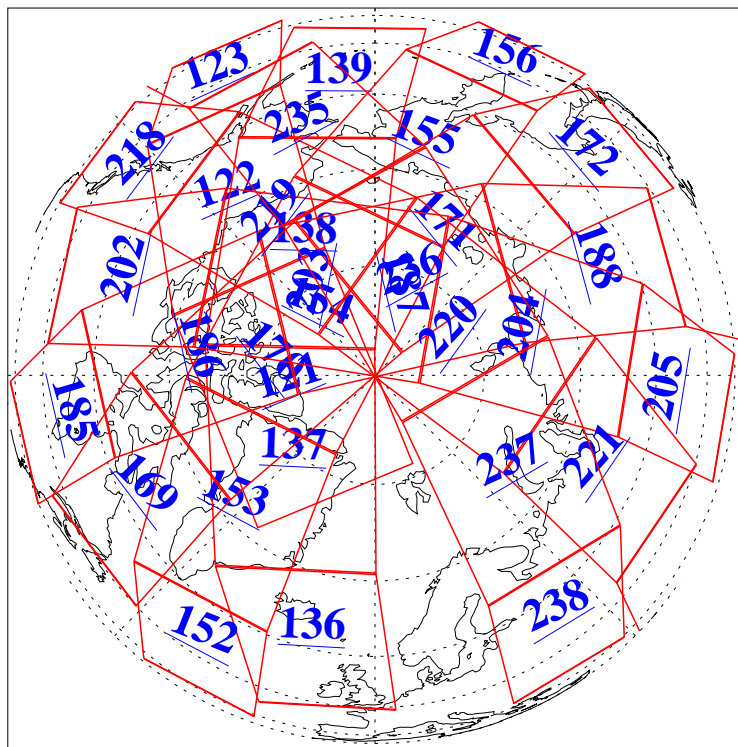

L1B Availability  
AMSU Granules: 240  
HSB Granules: 0  
AIRS Granules: 240

10 Sep 2009  
DoY 253  
Aqua Day 2686  
Granules: 1 to 120

Granules: 121 to 240

Legend: AMSU Available, HSB Available, AIRS Available

L1B Availability  
AMSU Granules: 240  
HSB Granules: 0  
AIRS Granules: 240

10 Sep 2009  
DoY 253  
Aqua Day 2686  
Ascending Granules

Descending Granules

Legend: AMSU Available, HSB Available, AIRS Available

### Northern Hemisphere Granules