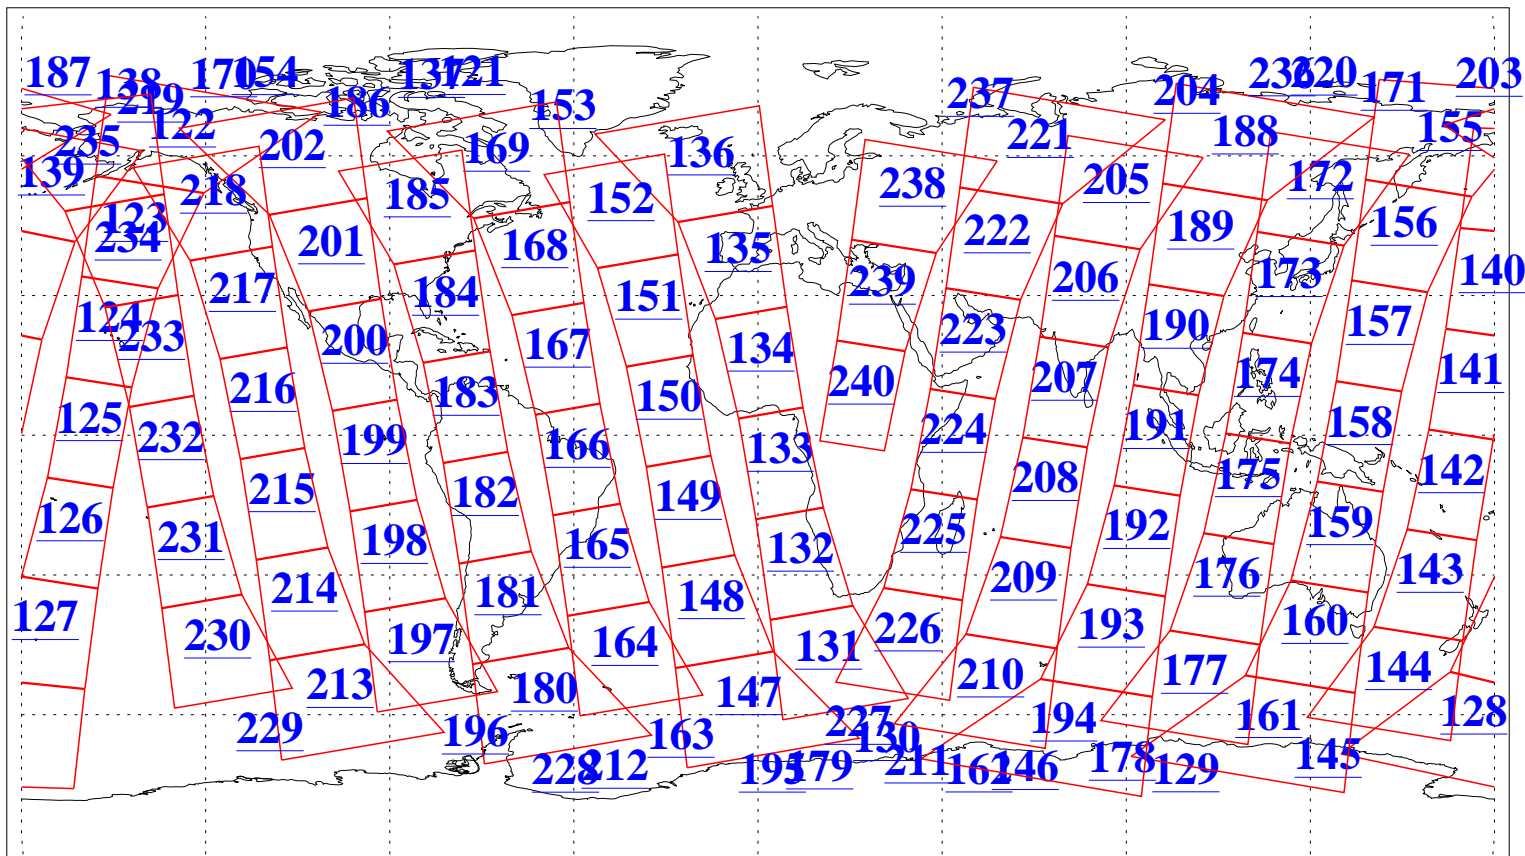

L1B Availability  
AMSU Granules: 240  
HSB Granules: 0  
AIRS Granules: 240

10 Sep 2009  
DoY 253  
Aqua Day 2686  
Granules: 1 to 120

Granules: 121 to 240

Legend: AMSU Available, HSB Available, AIRS Available

L1B Availability  
AMSU Granules: 240  
HSB Granules: 0  
AIRS Granules: 240

10 Sep 2009  
DoY 253  
Aqua Day 2686  
Ascending Granules

Descending Granules

Legend: AMSU Available, HSB Available, AIRS Available