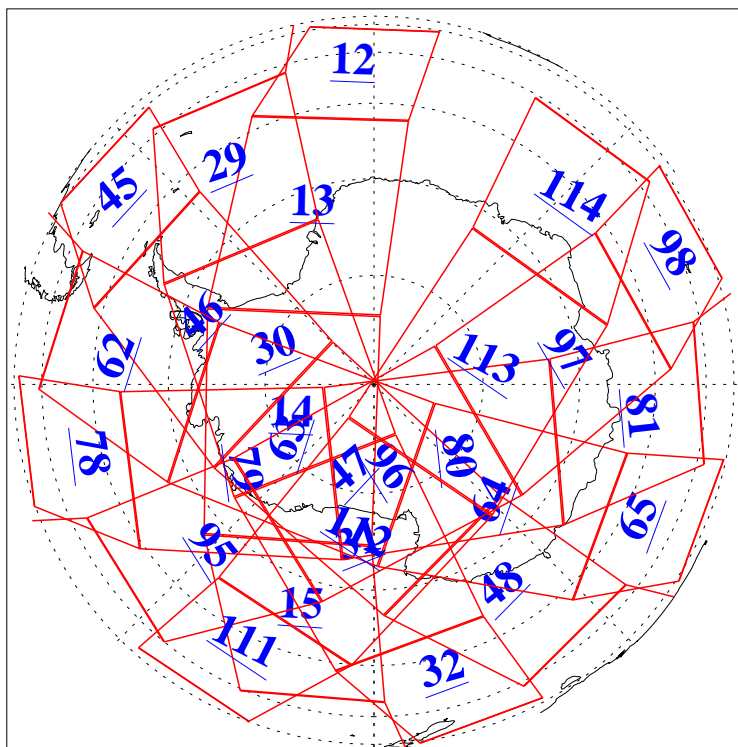

Legend: AMSU Available, HSB Available, AIRS Available