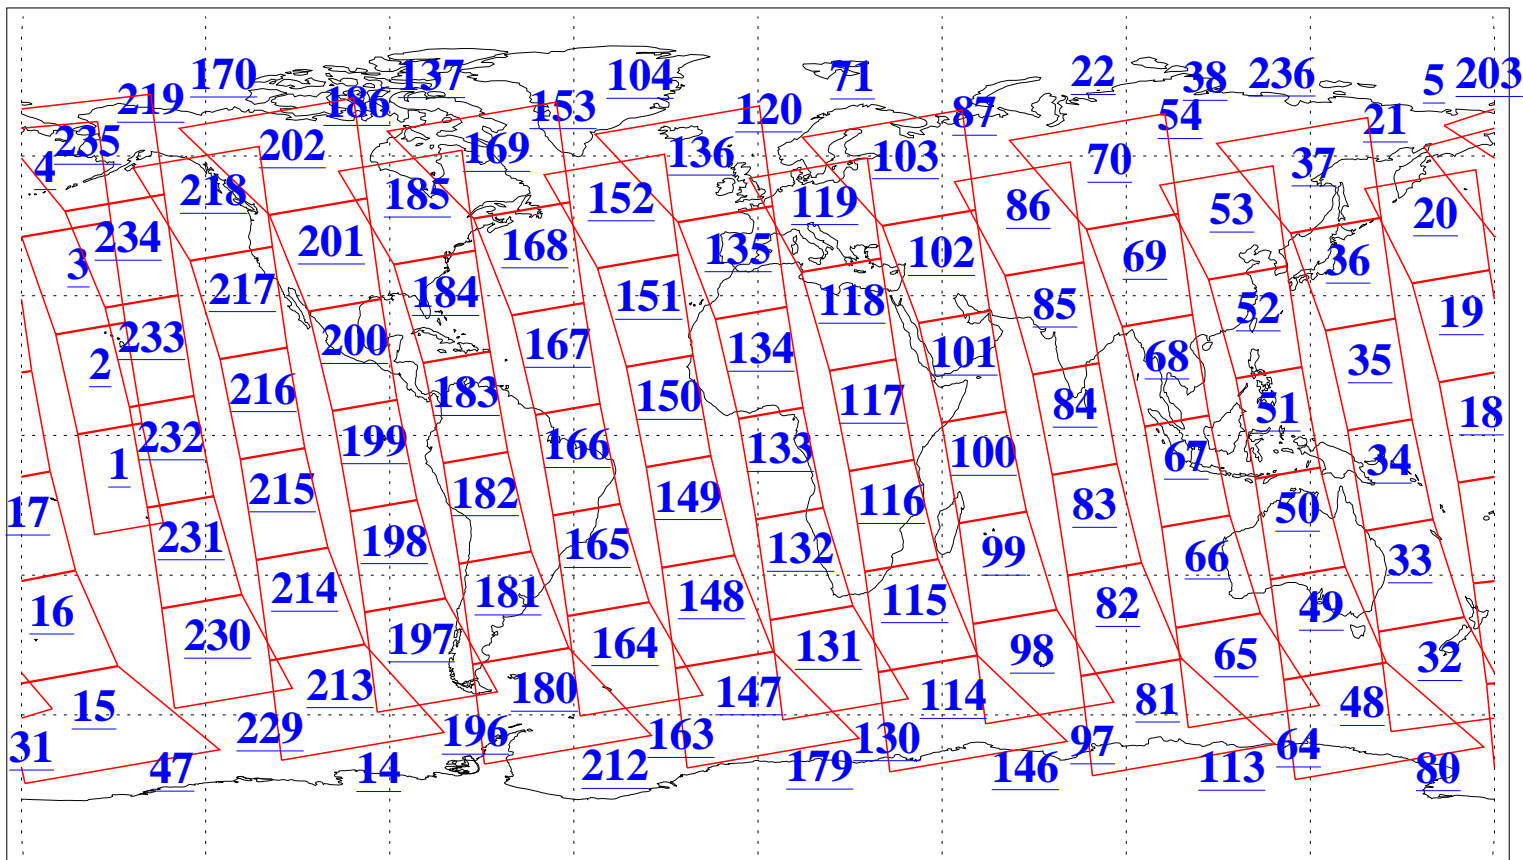

L1B Availability  
AMSU Granules: 240  
HSB Granules: 0  
AIRS Granules: 240

10 Sep 2009  
DoY 253  
Aqua Day 2686  
Granules: 1 to 120

Granules: 121 to 240

Legend: AMSU Available, HSB Available, AIRS Available

L1B Availability  
AMSU Granules: 240  
HSB Granules: 0  
AIRS Granules: 240

10 Sep 2009  
DoY 253  
Aqua Day 2686  
Ascending Granules

Descending Granules

Legend: AMSU Available, HSB Available, AIRS Available

### Northern Hemisphere Granules