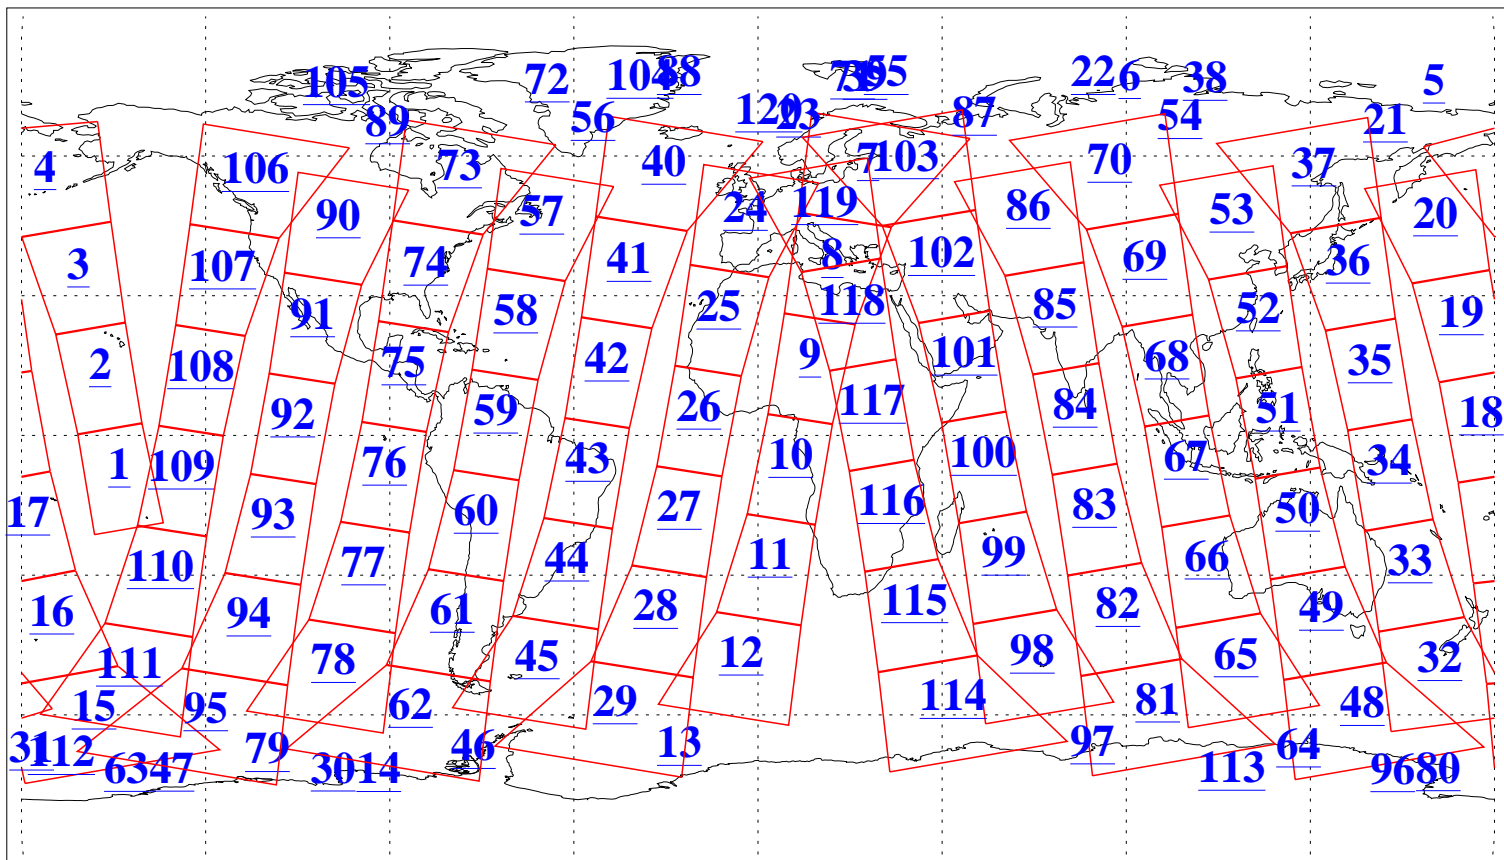

L1B Availability  
AMSU Granules: 240  
HSB Granules: 0  
AIRS Granules: 240

10 Sep 2009  
DoY 253  
Aqua Day 2686  
Granules: 1 to 120

Granules: 121 to 240

Legend: AMSU Available, HSB Available, AIRS Available

L1B Availability  
AMSU Granules: 240  
HSB Granules: 0  
AIRS Granules: 240

10 Sep 2009  
DoY 253  
Aqua Day 2686  
Ascending Granules

Descending Granules

Legend: AMSU Available, HSB Available, AIRS Available