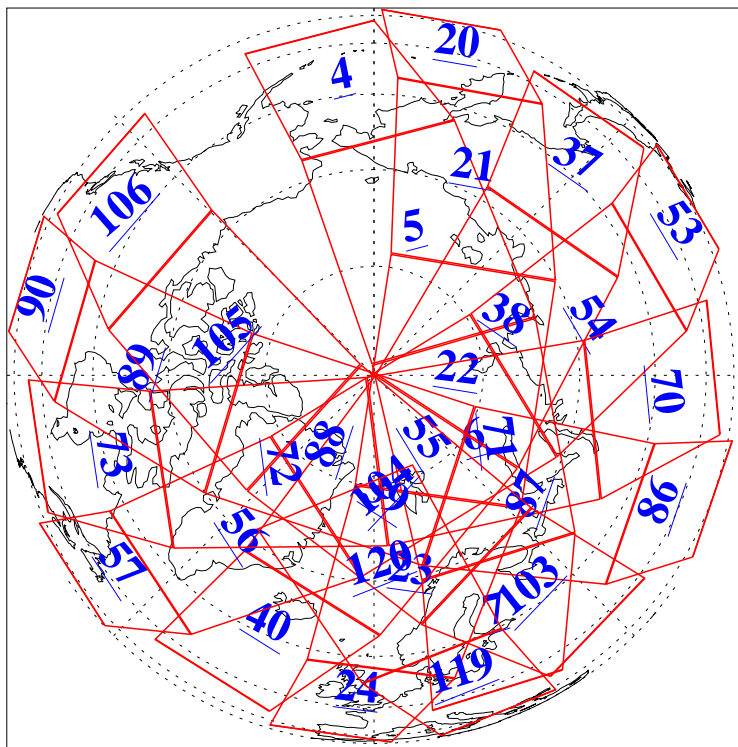

L1B Availability  
AMSU Granules: 240  
HSB Granules: 0  
AIRS Granules: 240

10 Sep 2009  
DoY 253  
Aqua Day 2686  
Granules: 1 to 120

Granules: 121 to 240

Legend: AMSU Available, HSB Available, AIRS Available

L1B Availability  
AMSU Granules: 240  
HSB Granules: 0  
AIRS Granules: 240

10 Sep 2009  
DoY 253  
Aqua Day 2686  
Ascending Granules

Descending Granules

Legend: AMSU Available, HSB Available, AIRS Available

### Northern Hemisphere Granules