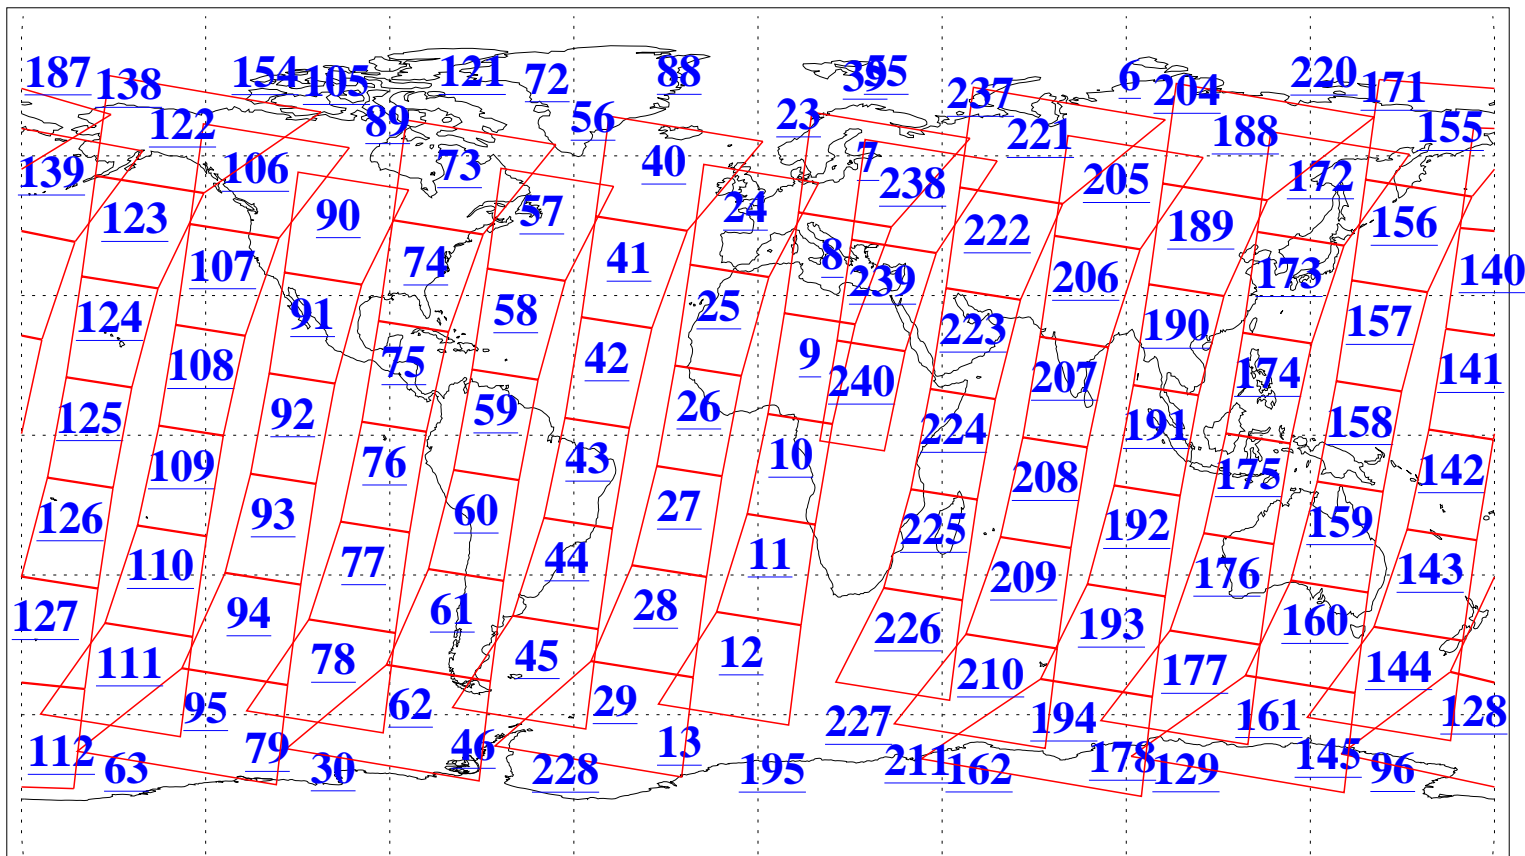

L1B Availability  
AMSU Granules: 240  
HSB Granules: 0  
AIRS Granules: 240

10 Sep 2009  
DoY 253  
Aqua Day 2686  
Granules: 1 to 120

Granules: 121 to 240

Legend: AMSU Available, HSB Available, AIRS Available

L1B Availability  
AMSU Granules: 240  
HSB Granules: 0  
AIRS Granules: 240

10 Sep 2009  
DoY 253  
Aqua Day 2686  
Ascending Granules

Descending Granules

Legend: AMSU Available, HSB Available, AIRS Available