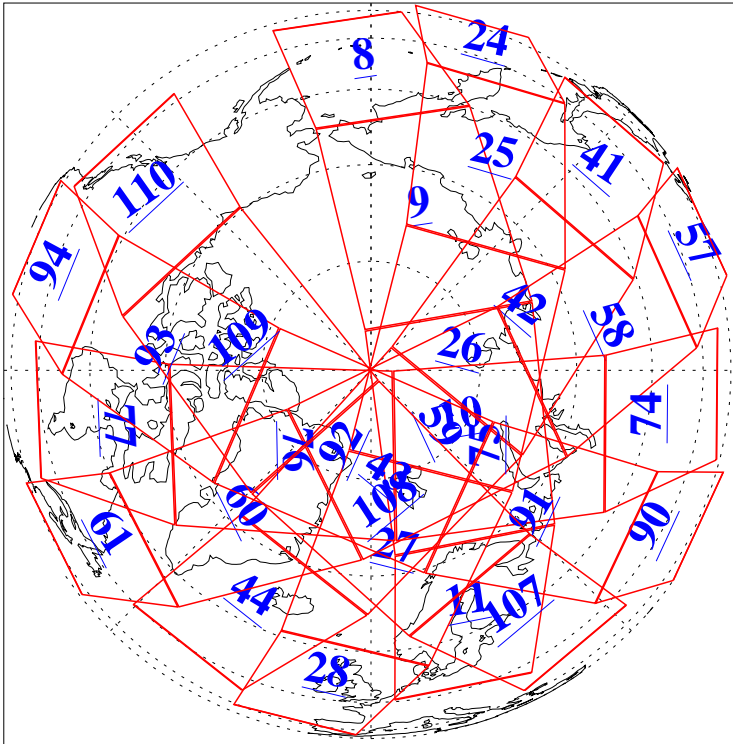

L1B Availability  
AMSU Granules: 240  
HSB Granules: 0  
AIRS Granules: 240

6 Sep 2009  
DoY 249  
Aqua Day 2682  
Granules: 1 to 120

Granules: 121 to 240

Legend: AMSU Available, HSB Available, AIRS Available

L1B Availability  
AMSU Granules: 240  
HSB Granules: 0  
AIRS Granules: 240

6 Sep 2009  
DoY 249  
Aqua Day 2682

Ascending Granules

Descending Granules

Legend: AMSU Available, HSB Available, AIRS Available

L1B Availability  
 AMSU Granules: 240  
 HSB Granules: 0  
 AIRS Granules: 240

6 Sep 2009  
 DoY 249  
 Aqua Day 2682

Northern Hemisphere Granules

Southern Hemisphere Granules

Legend: AMSU Available, HSB Available, AIRS Available