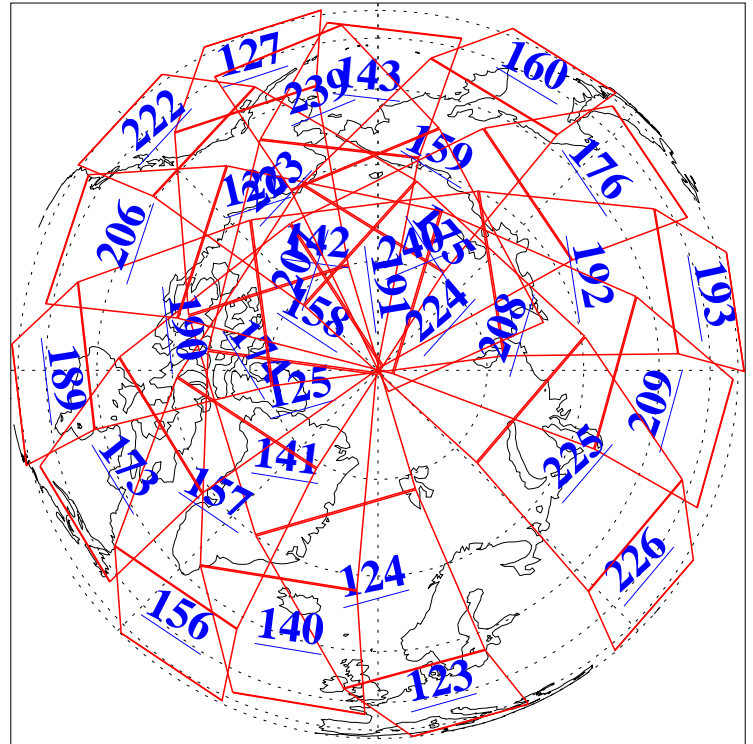

L1B Availability  
AMSU Granules: 240  
HSB Granules: 0  
AIRS Granules: 240

6 Sep 2009  
DoY 249  
Aqua Day 2682  
Granules: 1 to 120

Granules: 121 to 240

Legend: AMSU Available, HSB Available, AIRS Available

L1B Availability  
AMSU Granules: 240  
HSB Granules: 0  
AIRS Granules: 240

6 Sep 2009  
DoY 249  
Aqua Day 2682

Ascending Granules

Descending Granules

Legend: AMSU Available, HSB Available, AIRS Available

L1B Availability  
 AMSU Granules: 240  
 HSB Granules: 0  
 AIRS Granules: 240

6 Sep 2009  
 DoY 249  
 Aqua Day 2682

Northern Hemisphere Granules

Southern Hemisphere Granules

Legend: AMSU Available, HSB Available, AIRS Available