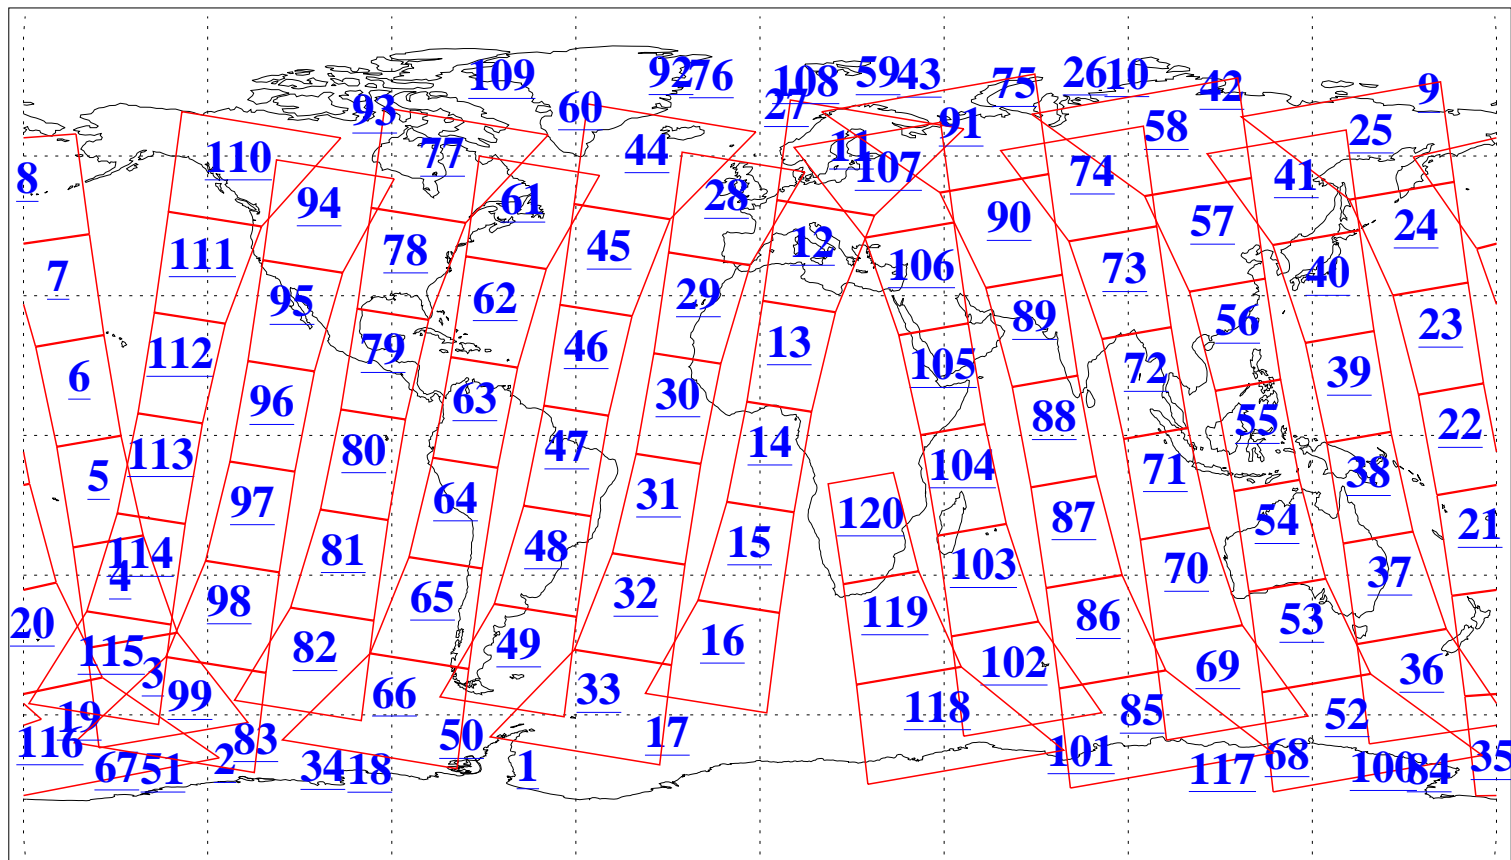

L1B Availability  
AMSU Granules: 240  
HSB Granules: 0  
AIRS Granules: 240

6 Sep 2009  
DoY 249  
Aqua Day 2682  
Granules: 1 to 120

Granules: 121 to 240

Legend: AMSU Available, HSB Available, AIRS Available

L1B Availability  
AMSU Granules: 240  
HSB Granules: 0  
AIRS Granules: 240

6 Sep 2009  
DoY 249  
Aqua Day 2682

Ascending Granules

Descending Granules

Legend: AMSU Available, HSB Available, AIRS Available

L1B Availability  
 AMSU Granules: 240  
 HSB Granules: 0  
 AIRS Granules: 240

6 Sep 2009  
 DoY 249  
 Aqua Day 2682

Northern Hemisphere Granules

Southern Hemisphere Granules

Legend: AMSU Available, HSB Available, AIRS Available