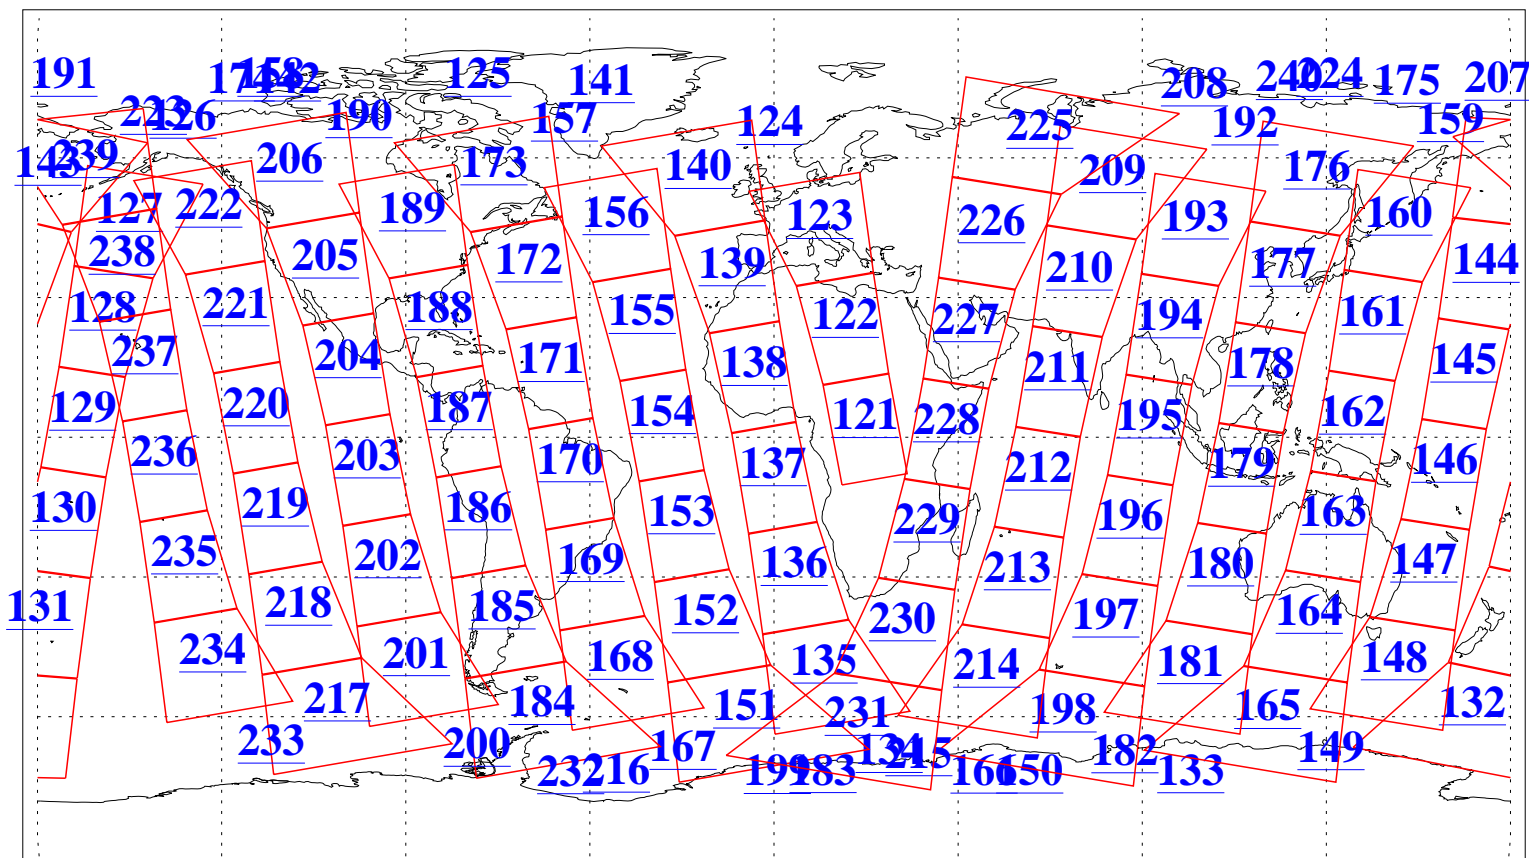

L1B Availability  
AMSU Granules: 240  
HSB Granules: 0  
AIRS Granules: 240

6 Sep 2009  
DoY 249  
Aqua Day 2682  
Granules: 1 to 120

Granules: 121 to 240

Legend: AMSU Available, HSB Available, AIRS Available

L1B Availability  
AMSU Granules: 240  
HSB Granules: 0  
AIRS Granules: 240

6 Sep 2009  
DoY 249  
Aqua Day 2682

Ascending Granules

Descending Granules

Legend: AMSU Available, HSB Available, AIRS Available

L1B Availability  
 AMSU Granules: 240  
 HSB Granules: 0  
 AIRS Granules: 240

6 Sep 2009  
 DoY 249  
 Aqua Day 2682

Northern Hemisphere Granules

Southern Hemisphere Granules

Legend: AMSU Available, HSB Available, AIRS Available