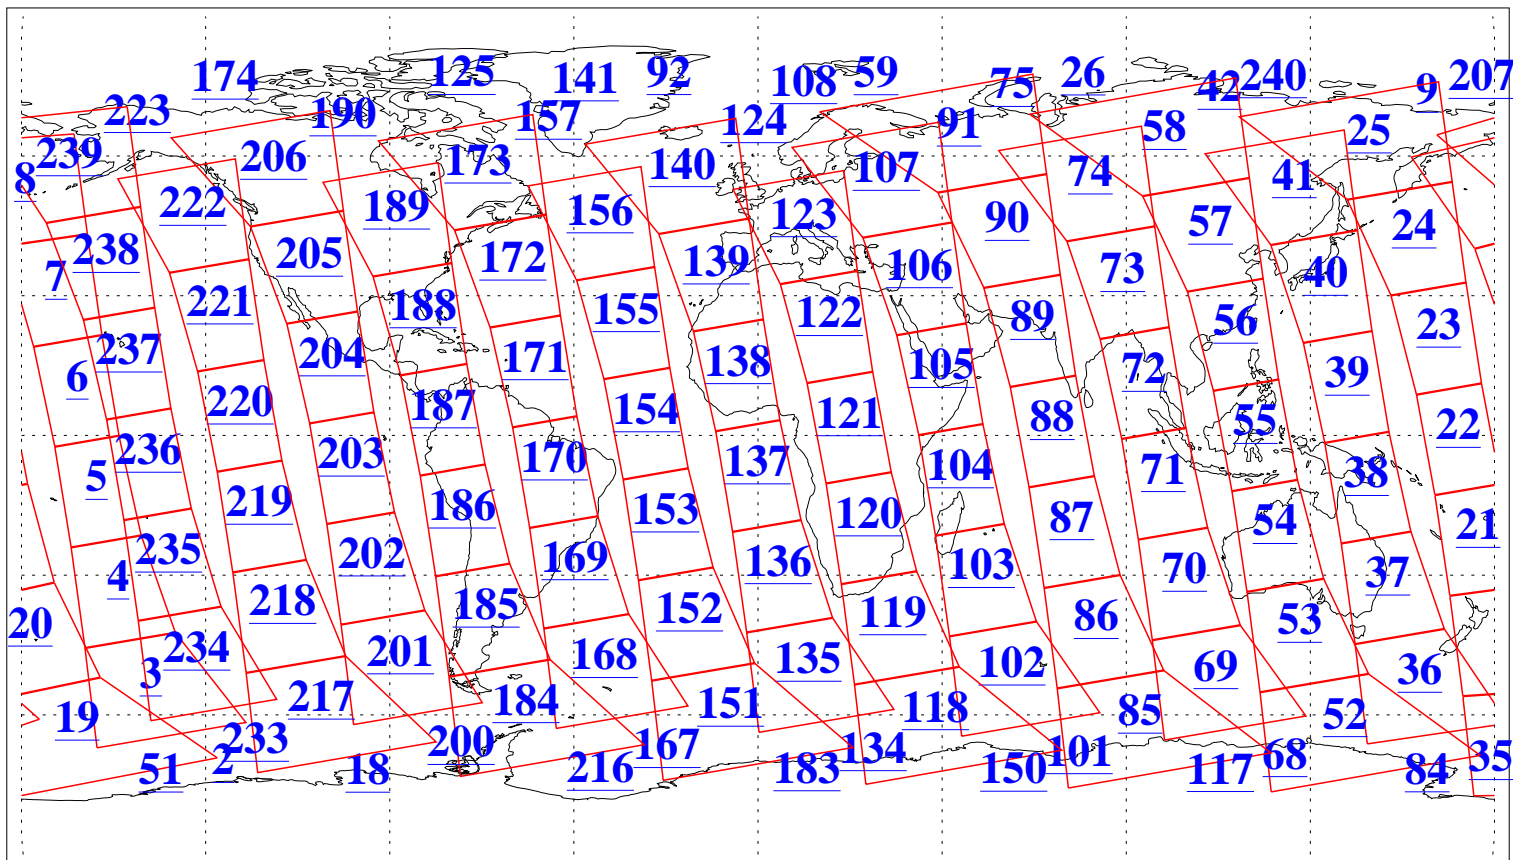

L1B Availability  
AMSU Granules: 240  
HSB Granules: 0  
AIRS Granules: 240

6 Sep 2009  
DoY 249  
Aqua Day 2682  
Granules: 1 to 120

Granules: 121 to 240

Legend: AMSU Available, HSB Available, AIRS Available

L1B Availability  
AMSU Granules: 240  
HSB Granules: 0  
AIRS Granules: 240

6 Sep 2009  
DoY 249  
Aqua Day 2682

Ascending Granules

Descending Granules

Legend: AMSU Available, HSB Available, AIRS Available

L1B Availability  
 AMSU Granules: 240  
 HSB Granules: 0  
 AIRS Granules: 240

6 Sep 2009  
 DoY 249  
 Aqua Day 2682

Northern Hemisphere Granules

Southern Hemisphere Granules

Legend: AMSU Available, HSB Available, AIRS Available