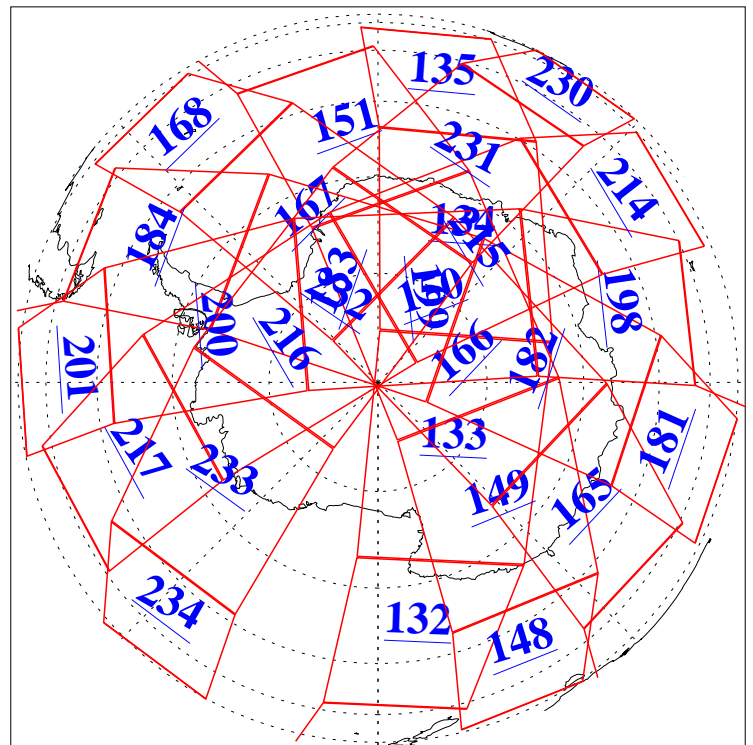

L1B Availability  
AMSU Granules: 240  
HSB Granules: 0  
AIRS Granules: 240

6 Sep 2009  
DoY 249  
Aqua Day 2682  
Granules: 1 to 120

Granules: 121 to 240

Legend: AMSU Available, HSB Available, AIRS Available

L1B Availability  
AMSU Granules: 240  
HSB Granules: 0  
AIRS Granules: 240

6 Sep 2009  
DoY 249  
Aqua Day 2682

Ascending Granules

Descending Granules

Legend: AMSU Available, HSB Available, AIRS Available

L1B Availability  
 AMSU Granules: 240  
 HSB Granules: 0  
 AIRS Granules: 240

6 Sep 2009  
 DoY 249  
 Aqua Day 2682

Northern Hemisphere Granules

Southern Hemisphere Granules

Legend: AMSU Available, HSB Available, AIRS Available