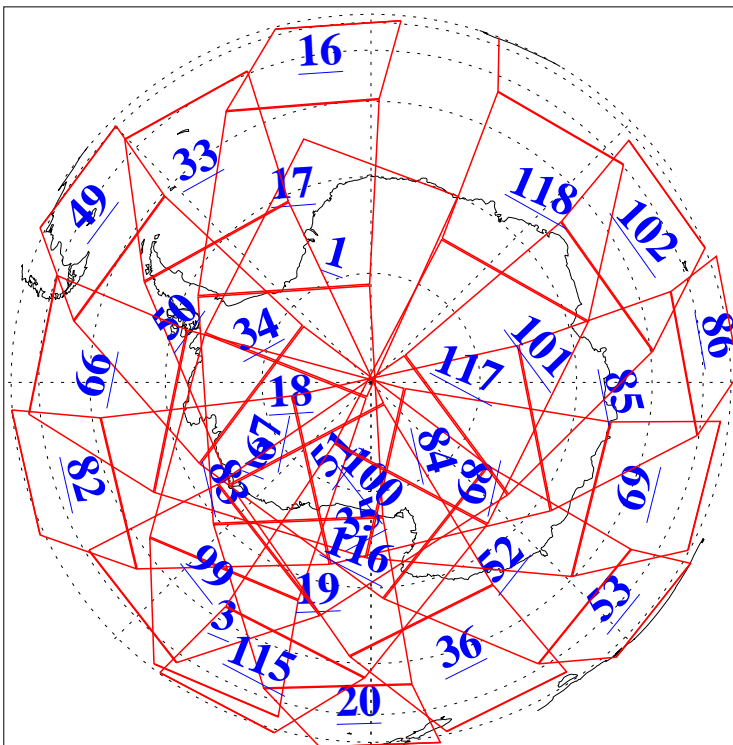

L1B Availability  
AMSU Granules: 240  
HSB Granules: 0  
AIRS Granules: 240

6 Sep 2009  
DoY 249  
Aqua Day 2682  
Granules: 1 to 120

Granules: 121 to 240

Legend: AMSU Available, HSB Available, AIRS Available

L1B Availability  
AMSU Granules: 240  
HSB Granules: 0  
AIRS Granules: 240

6 Sep 2009  
DoY 249  
Aqua Day 2682

Ascending Granules

Descending Granules

Legend: AMSU Available, HSB Available, AIRS Available

L1B Availability  
 AMSU Granules: 240  
 HSB Granules: 0  
 AIRS Granules: 240

6 Sep 2009  
 DoY 249  
 Aqua Day 2682

Northern Hemisphere Granules

Southern Hemisphere Granules

Legend: AMSU Available, HSB Available, AIRS Available