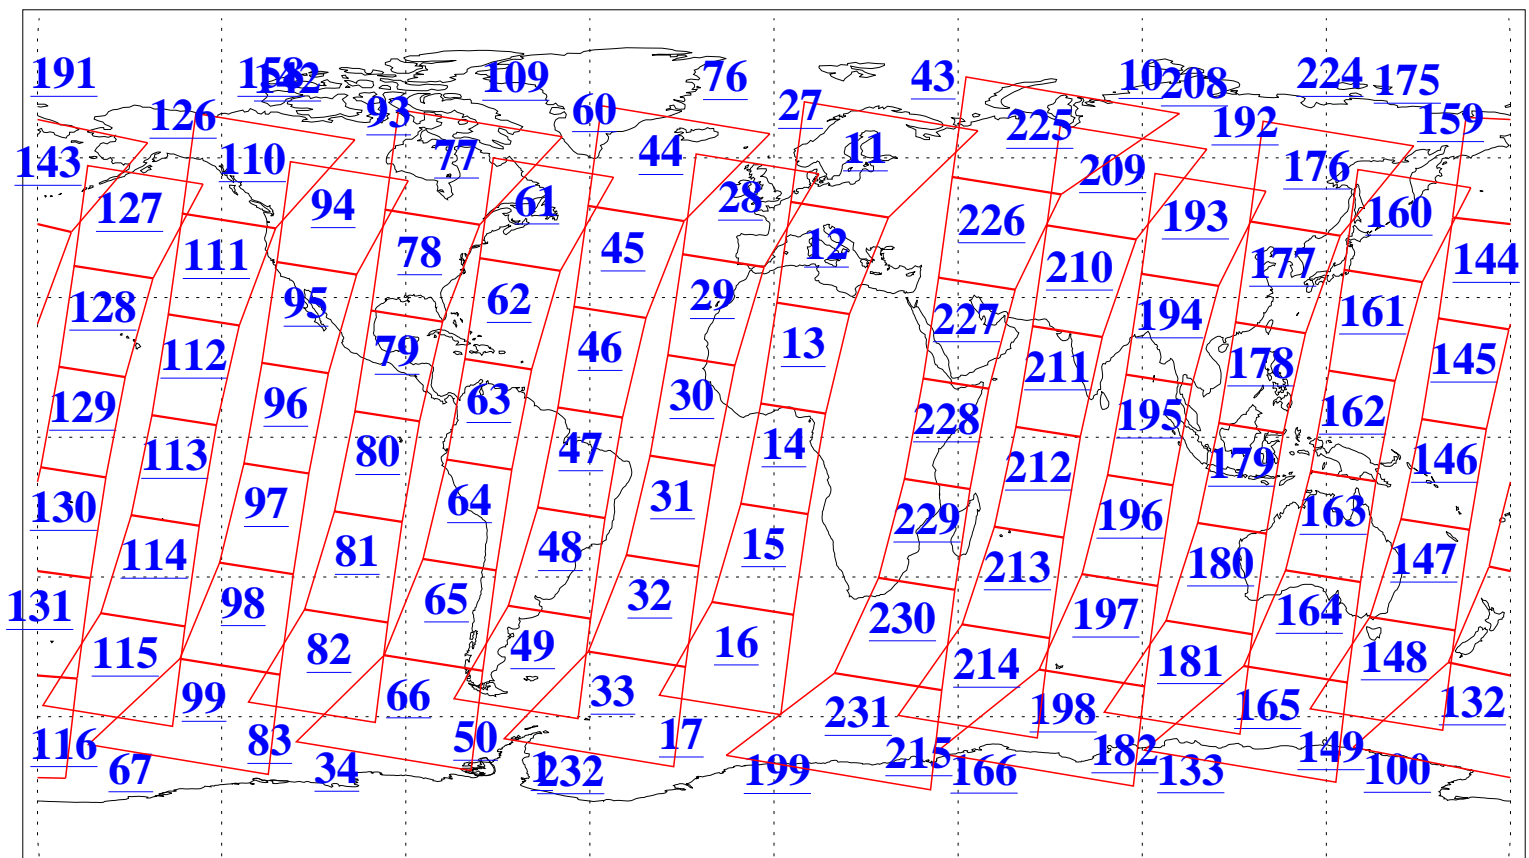

L1B Availability  
AMSU Granules: 240  
HSB Granules: 0  
AIRS Granules: 240

6 Sep 2009  
DoY 249  
Aqua Day 2682  
Granules: 1 to 120

Granules: 121 to 240

Legend: AMSU Available, HSB Available, AIRS Available

L1B Availability  
AMSU Granules: 240  
HSB Granules: 0  
AIRS Granules: 240

6 Sep 2009  
DoY 249  
Aqua Day 2682

Ascending Granules

Descending Granules

Legend: AMSU Available, HSB Available, AIRS Available

L1B Availability  
 AMSU Granules: 240  
 HSB Granules: 0  
 AIRS Granules: 240

6 Sep 2009  
 DoY 249  
 Aqua Day 2682

Northern Hemisphere Granules

Southern Hemisphere Granules

Legend: AMSU Available, HSB Available, AIRS Available