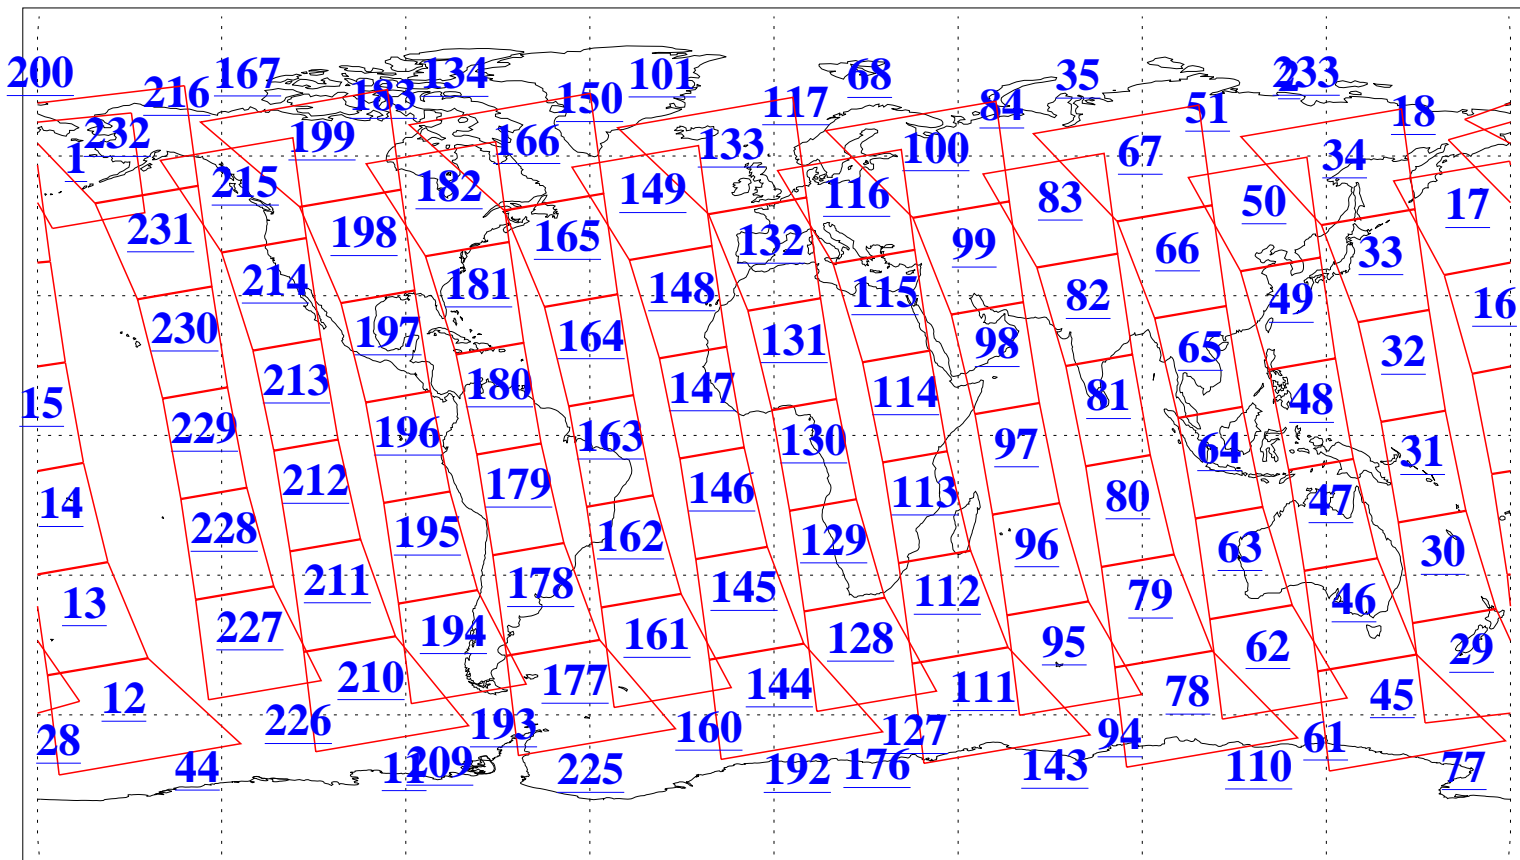

L1B Availability
AMSU Granules: 240
HSB Granules: 0
AIRS Granules: 240

5 Sep 2009
DoY 248
Aqua Day 2681
Granules: 1 to 120

Granules: 121 to 240

Legend: AMSU Available, HSB Available, AIRS Available

L1B Availability
AMSU Granules: 240
HSB Granules: 0
AIRS Granules: 240

5 Sep 2009
DoY 248
Aqua Day 2681
Ascending Granules

Descending Granules

Legend: AMSU Available, HSB Available, AIRS Available

L1B Availability
 AMSU Granules: 240
 HSB Granules: 0
 AIRS Granules: 240

5 Sep 2009
 DoY 248
 Aqua Day 2681