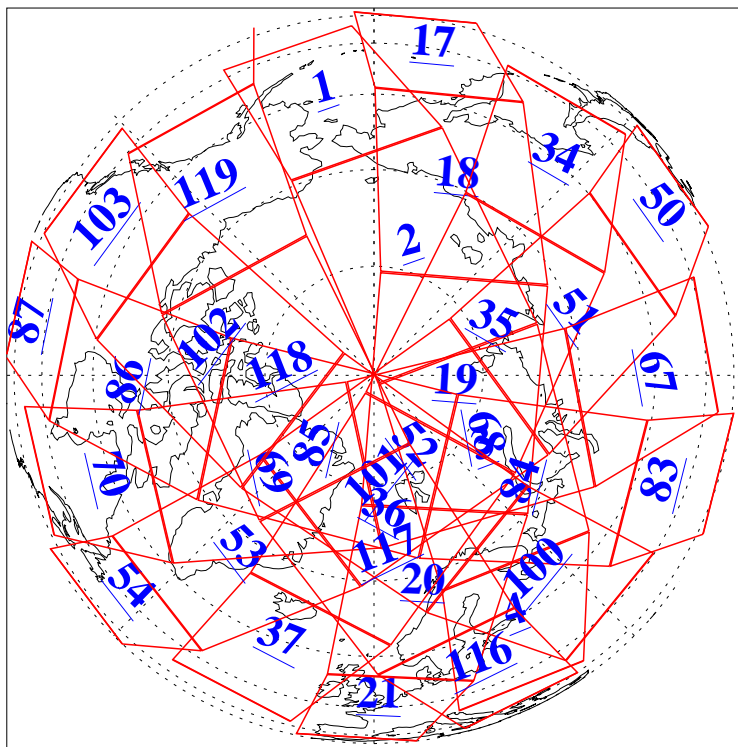

L1B Availability
AMSU Granules: 240
HSB Granules: 0
AIRS Granules: 240

5 Sep 2009
DoY 248
Aqua Day 2681
Granules: 1 to 120

Granules: 121 to 240

Legend: AMSU Available, HSB Available, AIRS Available

L1B Availability
AMSU Granules: 240
HSB Granules: 0
AIRS Granules: 240

5 Sep 2009
DoY 248
Aqua Day 2681
Ascending Granules

Descending Granules

Legend: AMSU Available, HSB Available, AIRS Available

L1B Availability
 AMSU Granules: 240
 HSB Granules: 0
 AIRS Granules: 240

5 Sep 2009
 DoY 248
 Aqua Day 2681

Northern Hemisphere Granules

Southern Hemisphere Granules

Legend: AMSU Available, HSB Available, AIRS Available