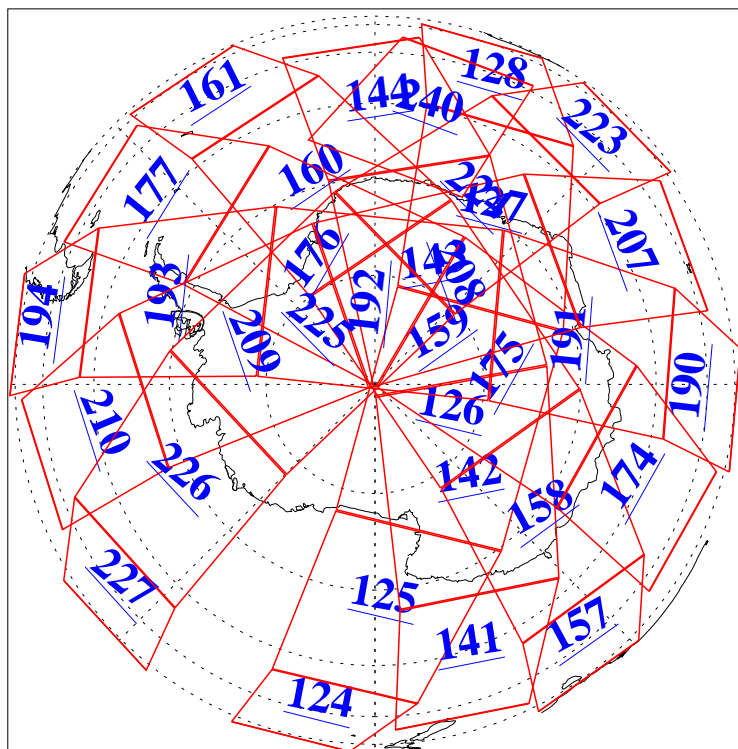

L1B Availability
AMSU Granules: 240
HSB Granules: 0
AIRS Granules: 240

5 Sep 2009
DoY 248
Aqua Day 2681
Granules: 1 to 120

Granules: 121 to 240

Legend: AMSU Available, HSB Available, AIRS Available

L1B Availability
AMSU Granules: 240
HSB Granules: 0
AIRS Granules: 240

5 Sep 2009
DoY 248
Aqua Day 2681
Ascending Granules

Descending Granules

Legend: AMSU Available, HSB Available, AIRS Available

L1B Availability
 AMSU Granules: 240
 HSB Granules: 0
 AIRS Granules: 240

5 Sep 2009
 DoY 248
 Aqua Day 2681

Northern Hemisphere Granules

Southern Hemisphere Granules

Legend: AMSU Available, HSB Available, AIRS Available