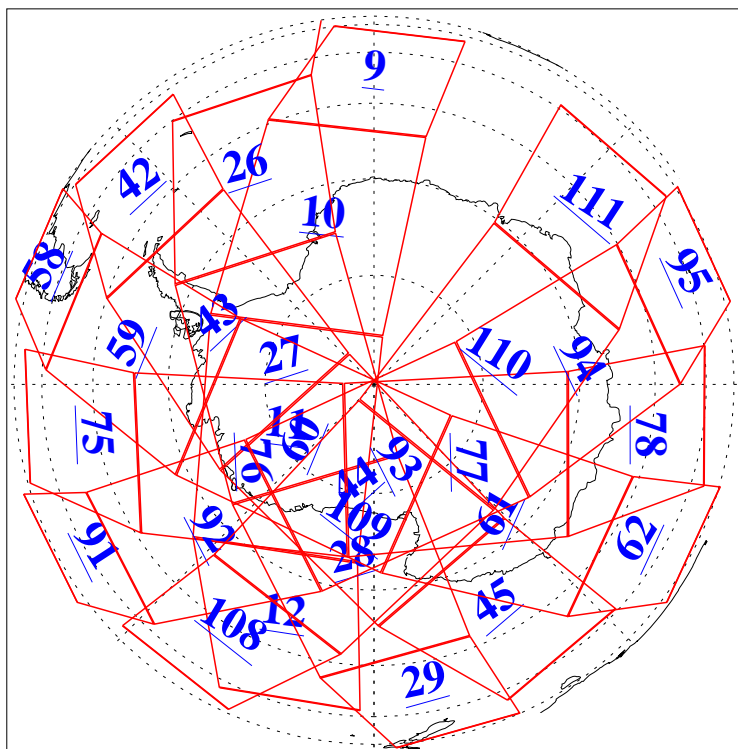

L1B Availability
AMSU Granules: 240
HSB Granules: 0
AIRS Granules: 240

5 Sep 2009
DoY 248
Aqua Day 2681
Granules: 1 to 120

Granules: 121 to 240

Legend: AMSU Available, HSB Available, AIRS Available

L1B Availability
AMSU Granules: 240
HSB Granules: 0
AIRS Granules: 240

5 Sep 2009
DoY 248
Aqua Day 2681
Ascending Granules

Descending Granules

Legend: AMSU Available, HSB Available, AIRS Available

L1B Availability
 AMSU Granules: 240
 HSB Granules: 0
 AIRS Granules: 240

5 Sep 2009
 DoY 248
 Aqua Day 2681

Northern Hemisphere Granules

Southern Hemisphere Granules

Legend: AMSU Available, HSB Available, AIRS Available