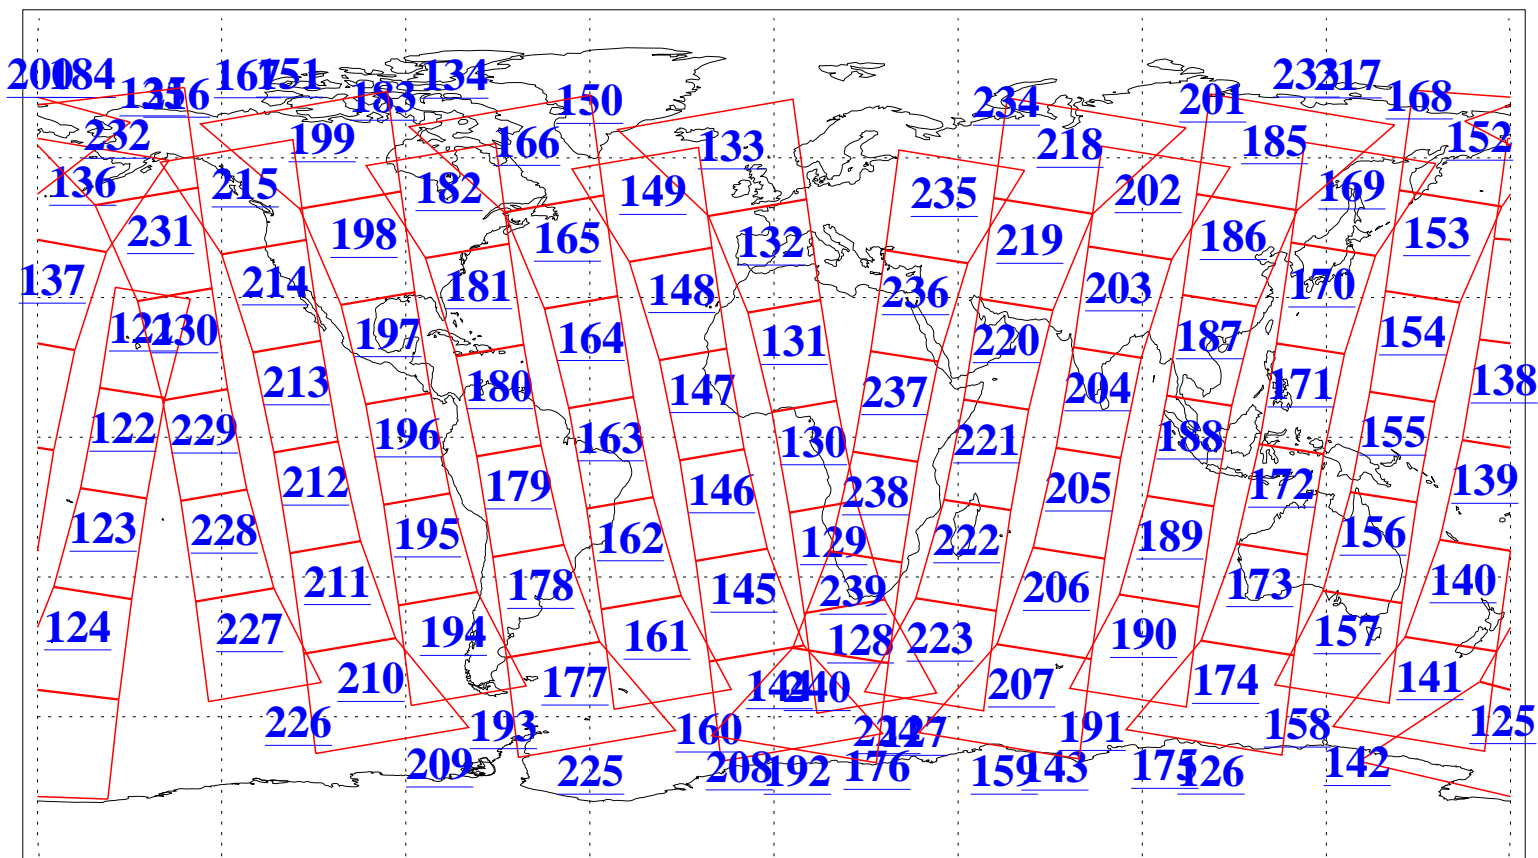

L1B Availability
AMSU Granules: 240
HSB Granules: 0
AIRS Granules: 240

5 Sep 2009
DoY 248
Aqua Day 2681
Granules: 1 to 120

Granules: 121 to 240

Legend: AMSU Available, HSB Available, AIRS Available

L1B Availability
AMSU Granules: 240
HSB Granules: 0
AIRS Granules: 240

5 Sep 2009
DoY 248
Aqua Day 2681
Ascending Granules

Descending Granules

Legend: AMSU Available, HSB Available, AIRS Available

L1B Availability
 AMSU Granules: 240
 HSB Granules: 0
 AIRS Granules: 240

5 Sep 2009
 DoY 248
 Aqua Day 2681

Northern Hemisphere Granules

Southern Hemisphere Granules

Legend: AMSU Available, HSB Available, AIRS Available