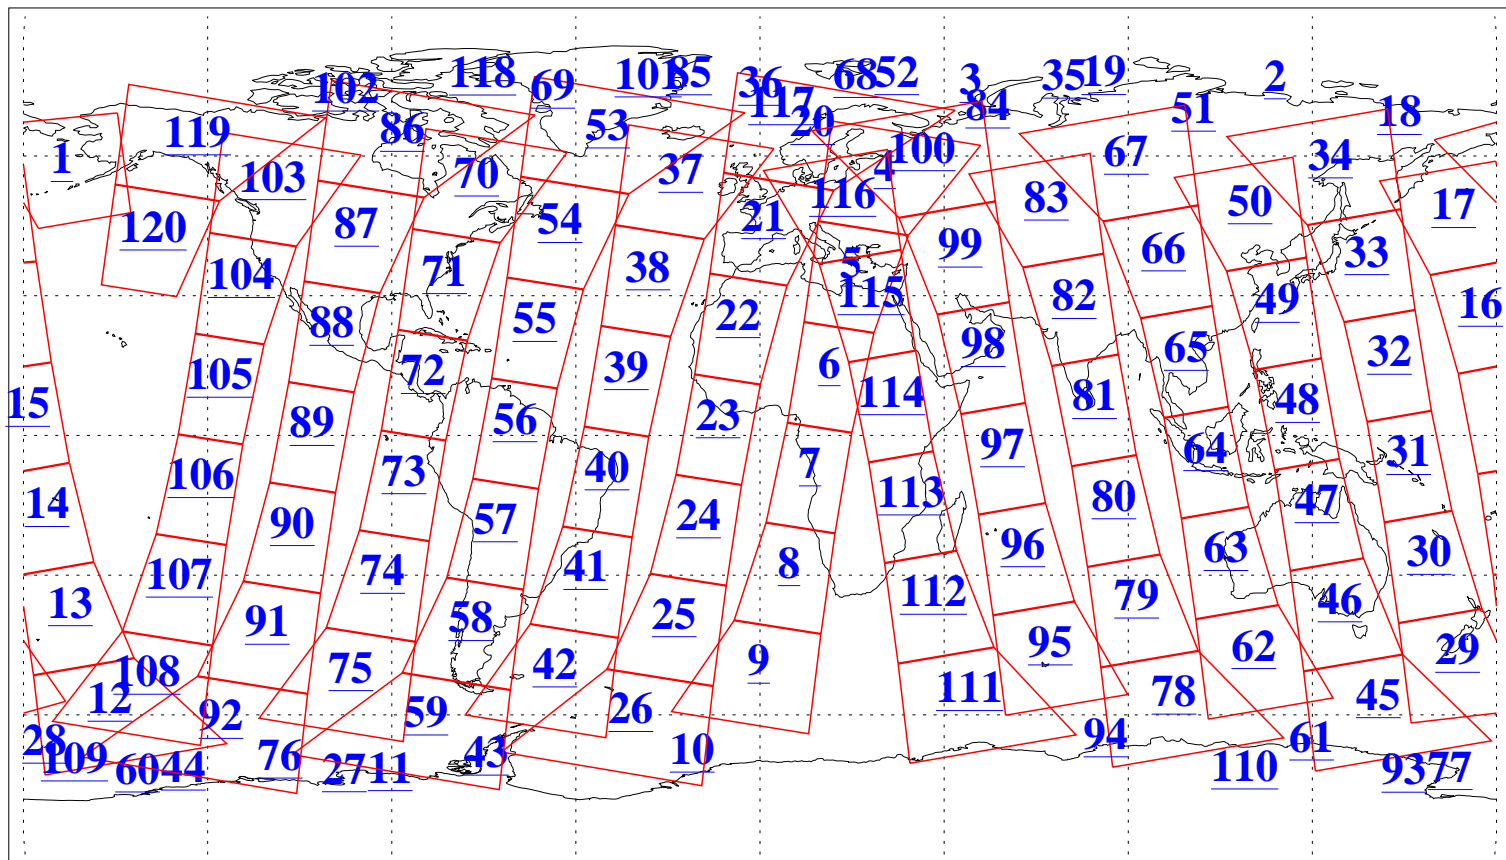

L1B Availability
AMSU Granules: 240
HSB Granules: 0
AIRS Granules: 240

5 Sep 2009
DoY 248
Aqua Day 2681
Granules: 1 to 120

Granules: 121 to 240

Legend: AMSU Available, HSB Available, AIRS Available

L1B Availability
AMSU Granules: 240
HSB Granules: 0
AIRS Granules: 240

5 Sep 2009
DoY 248
Aqua Day 2681
Ascending Granules

Descending Granules

Legend: AMSU Available, HSB Available, AIRS Available

L1B Availability
 AMSU Granules: 240
 HSB Granules: 0
 AIRS Granules: 240

5 Sep 2009
 DoY 248
 Aqua Day 2681

Northern Hemisphere Granules

Southern Hemisphere Granules

Legend: AMSU Available, HSB Available, AIRS Available