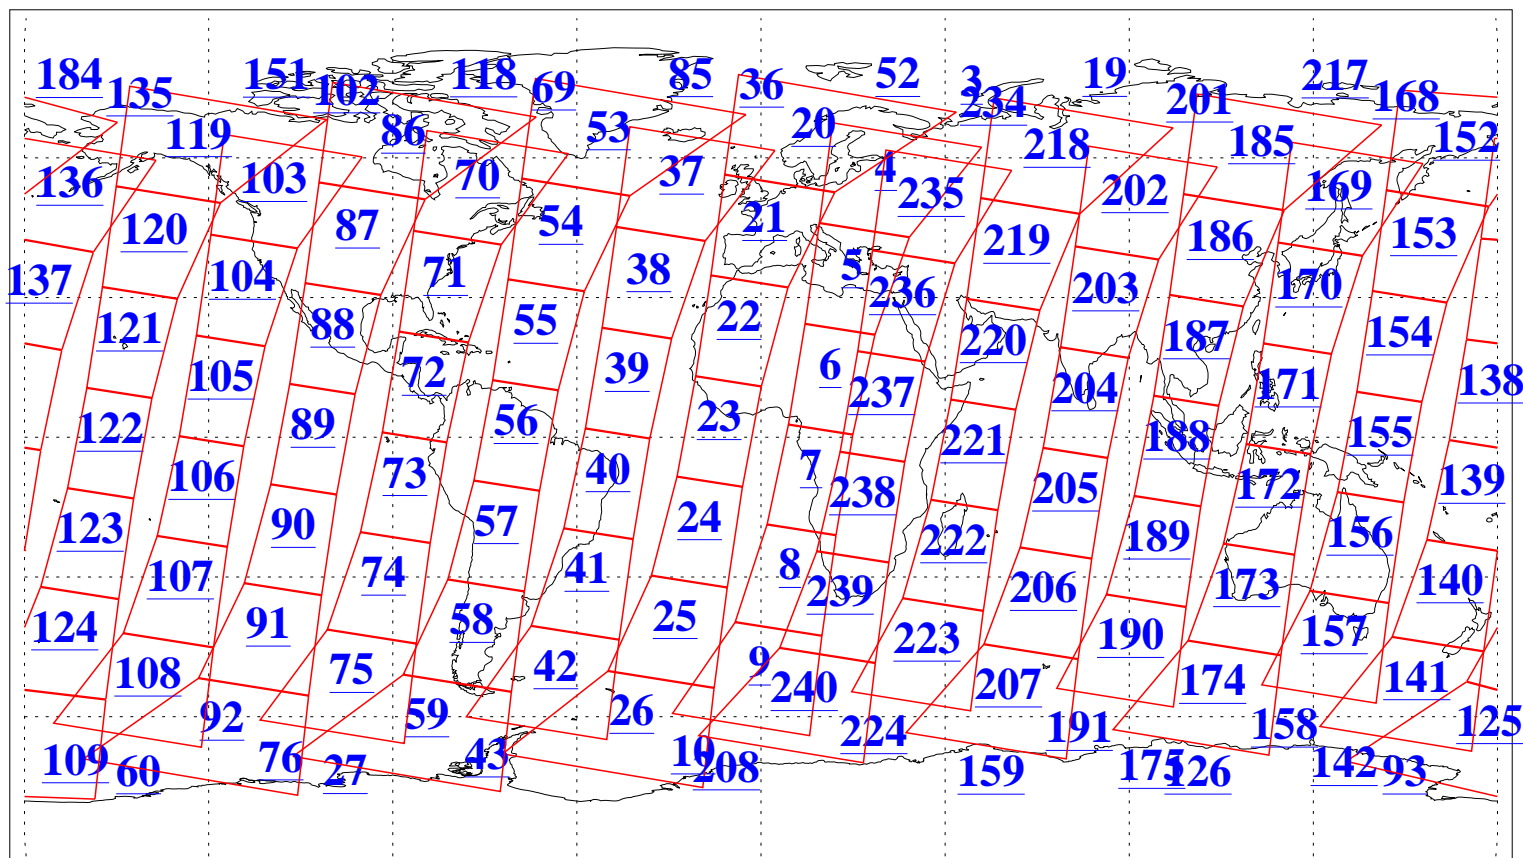

L1B Availability
AMSU Granules: 240
HSB Granules: 0
AIRS Granules: 240

5 Sep 2009
DoY 248
Aqua Day 2681
Granules: 1 to 120

Granules: 121 to 240

Legend: AMSU Available, HSB Available, AIRS Available

L1B Availability
AMSU Granules: 240
HSB Granules: 0
AIRS Granules: 240

5 Sep 2009
DoY 248
Aqua Day 2681
Ascending Granules

Descending Granules

Legend: AMSU Available, HSB Available, AIRS Available

L1B Availability
 AMSU Granules: 240
 HSB Granules: 0
 AIRS Granules: 240

5 Sep 2009
 DoY 248
 Aqua Day 2681

Northern Hemisphere Granules

Southern Hemisphere Granules

Legend: AMSU Available, HSB Available, AIRS Available