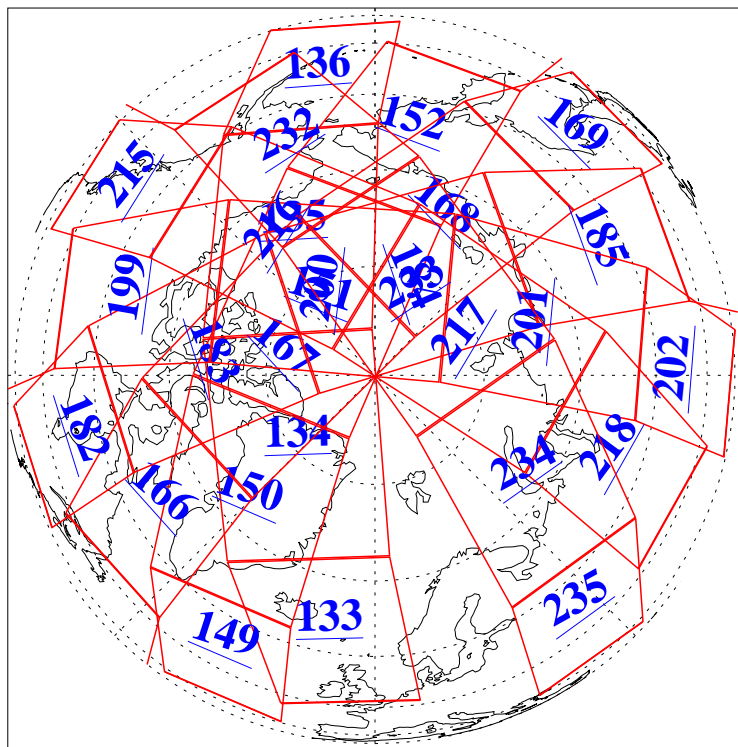

L1B Availability
AMSU Granules: 240
HSB Granules: 0
AIRS Granules: 240

5 Sep 2009
DoY 248
Aqua Day 2681
Granules: 1 to 120

Granules: 121 to 240

Legend: AMSU Available, HSB Available, AIRS Available

L1B Availability
AMSU Granules: 240
HSB Granules: 0
AIRS Granules: 240

5 Sep 2009
DoY 248
Aqua Day 2681
Ascending Granules

Descending Granules

Legend: AMSU Available, HSB Available, AIRS Available

L1B Availability
 AMSU Granules: 240
 HSB Granules: 0
 AIRS Granules: 240

5 Sep 2009
 DoY 248
 Aqua Day 2681

Northern Hemisphere Granules

Southern Hemisphere Granules

Legend: AMSU Available, HSB Available, AIRS Available