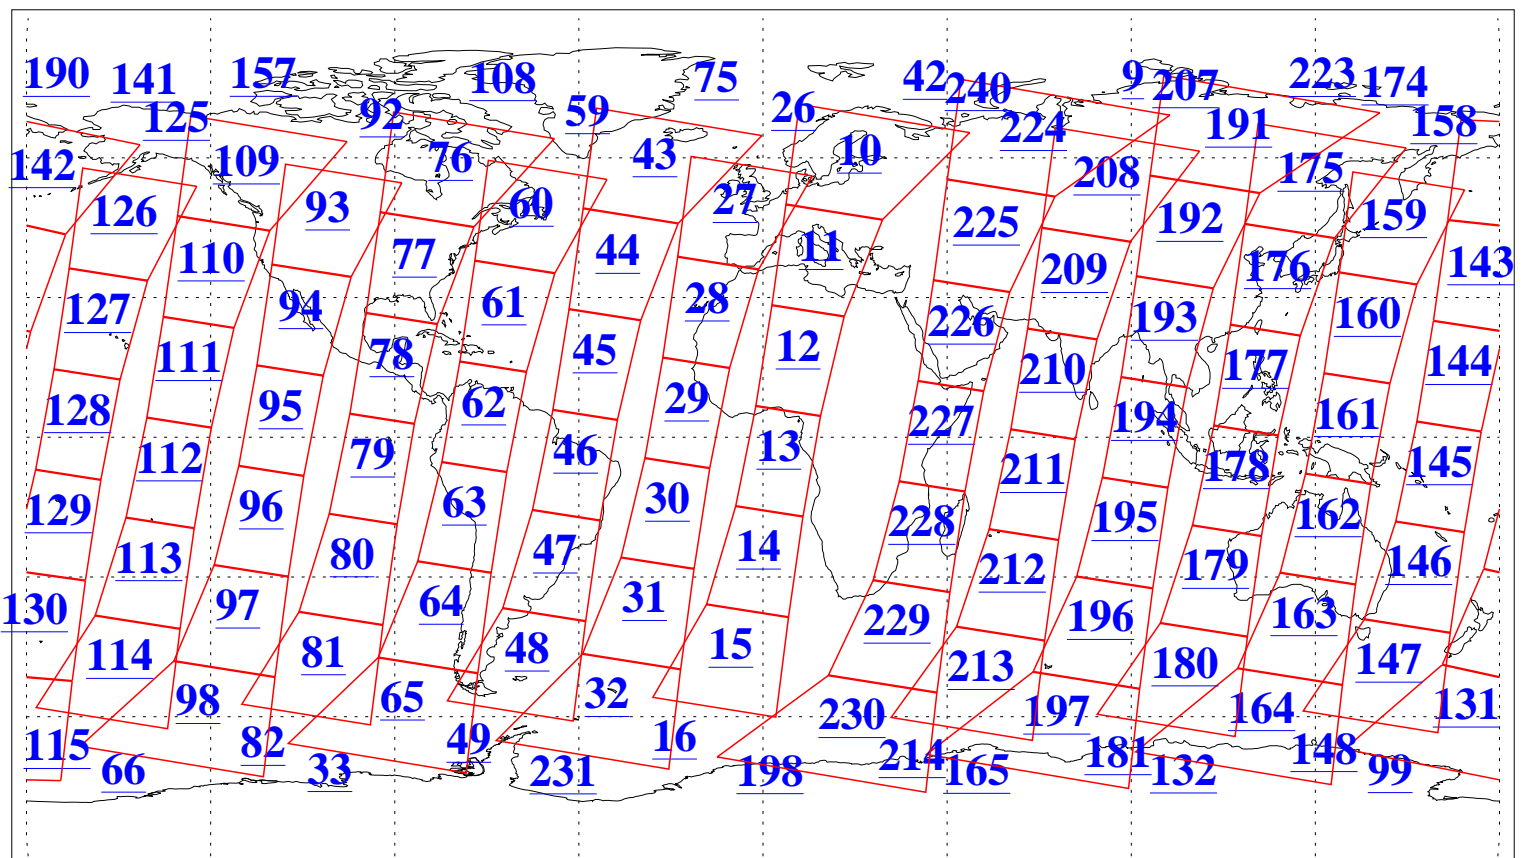

L1B Availability  
AMSU Granules: 240  
HSB Granules: 0  
AIRS Granules: 240

30 Aug 2009  
DoY 242  
Aqua Day 2675  
Granules: 1 to 120

Granules: 121 to 240

Legend: AMSU Available, HSB Available, AIRS Available

L1B Availability  
AMSU Granules: 240  
HSB Granules: 0  
AIRS Granules: 240

30 Aug 2009  
DoY 242  
Aqua Day 2675

Ascending Granules

Descending Granules

Legend: AMSU Available, HSB Available, AIRS Available

L1B Availability  
 AMSU Granules: 240  
 HSB Granules: 0  
 AIRS Granules: 240

30 Aug 2009  
 DoY 242  
 Aqua Day 2675

Northern Hemisphere Granules

Southern Hemisphere Granules

Legend: AMSU Available, HSB Available, AIRS Available