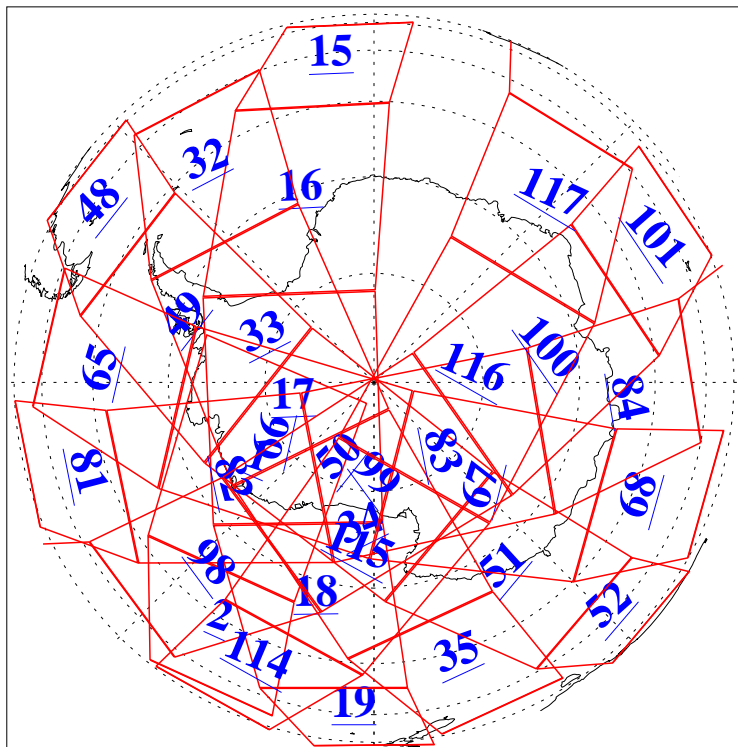

L1B Availability  
AMSU Granules: 240  
HSB Granules: 0  
AIRS Granules: 240

30 Aug 2009  
DoY 242  
Aqua Day 2675  
Granules: 1 to 120

Granules: 121 to 240

Legend: AMSU Available, HSB Available, AIRS Available

L1B Availability  
AMSU Granules: 240  
HSB Granules: 0  
AIRS Granules: 240

30 Aug 2009  
DoY 242  
Aqua Day 2675

Ascending Granules

Descending Granules

Legend: AMSU Available, HSB Available, AIRS Available

L1B Availability  
 AMSU Granules: 240  
 HSB Granules: 0  
 AIRS Granules: 240

30 Aug 2009  
 DoY 242  
 Aqua Day 2675

Northern Hemisphere Granules

Southern Hemisphere Granules

Legend: AMSU Available, HSB Available, AIRS Available