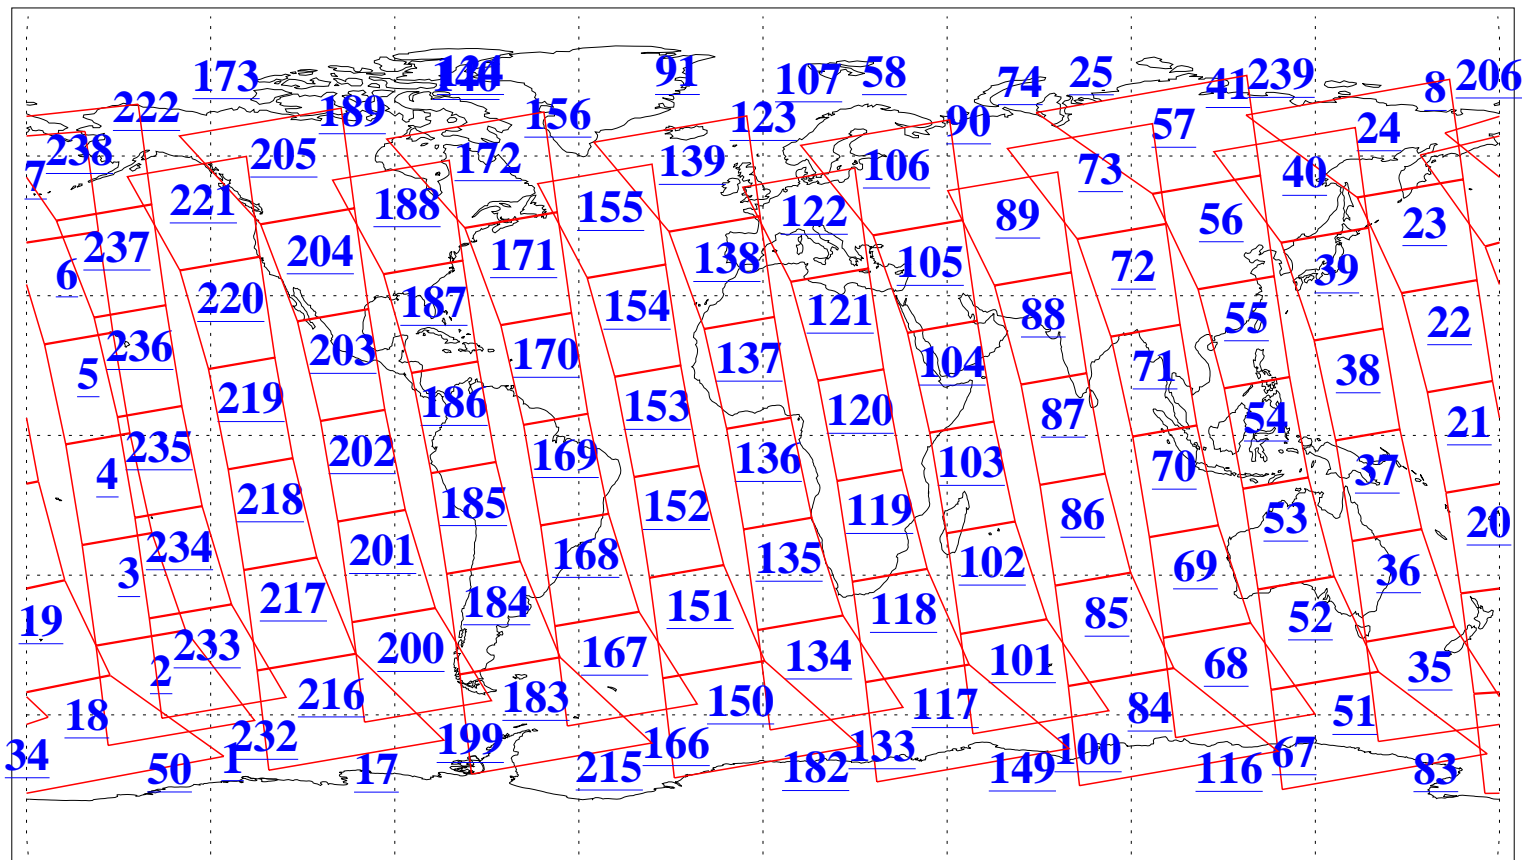

L1B Availability  
AMSU Granules: 240  
HSB Granules: 0  
AIRS Granules: 240

30 Aug 2009  
DoY 242  
Aqua Day 2675  
Granules: 1 to 120

Granules: 121 to 240

Legend: AMSU Available, HSB Available, AIRS Available

L1B Availability  
AMSU Granules: 240  
HSB Granules: 0  
AIRS Granules: 240

30 Aug 2009  
DoY 242  
Aqua Day 2675

Ascending Granules

Descending Granules

Legend: AMSU Available, HSB Available, AIRS Available

L1B Availability  
 AMSU Granules: 240  
 HSB Granules: 0  
 AIRS Granules: 240

30 Aug 2009  
 DoY 242  
 Aqua Day 2675

Northern Hemisphere Granules

Southern Hemisphere Granules

Legend: AMSU Available, HSB Available, AIRS Available