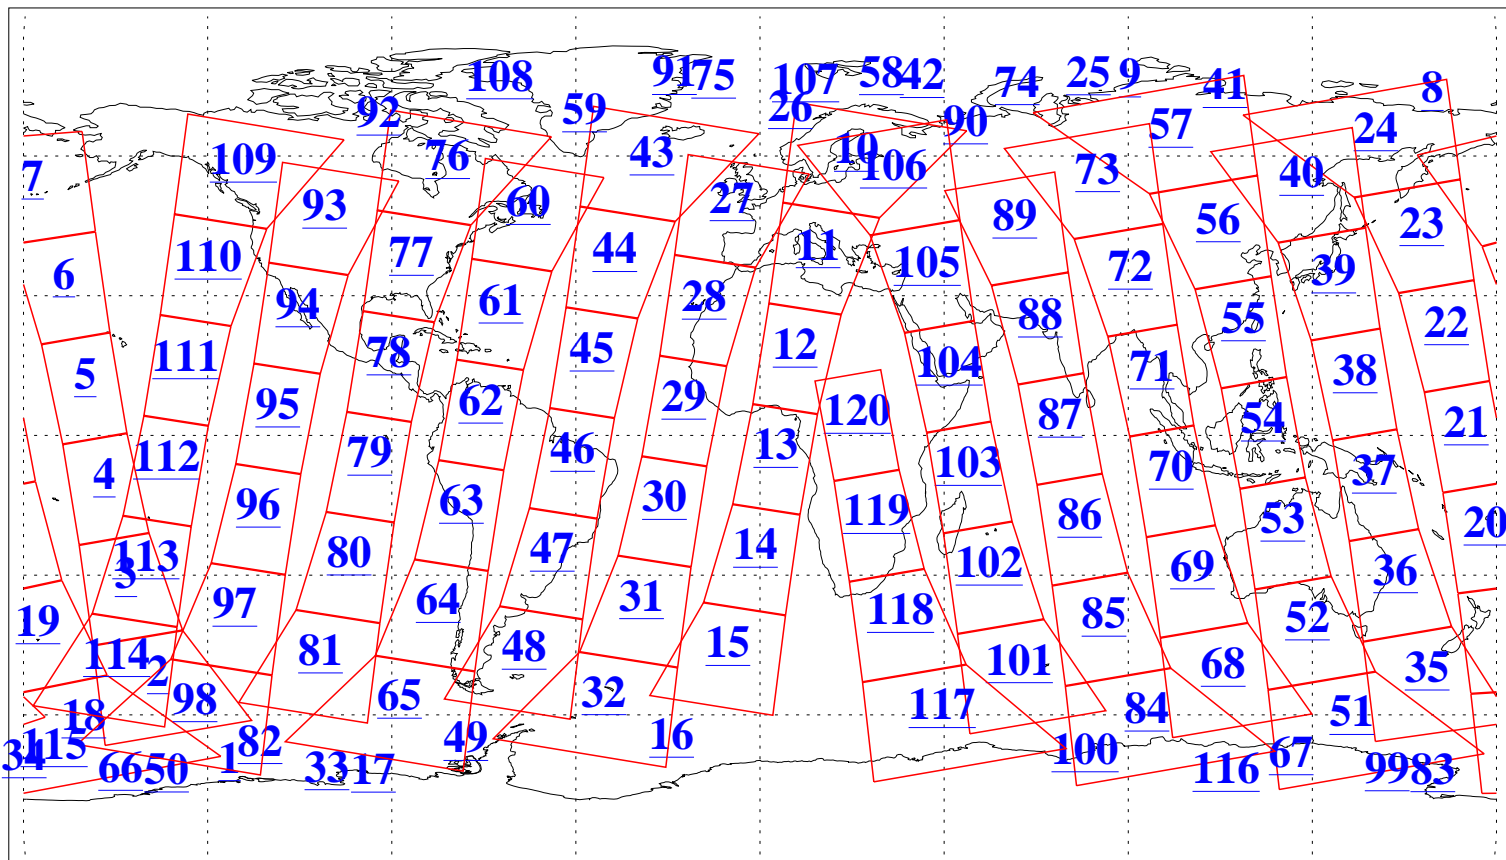

L1B Availability  
AMSU Granules: 240  
HSB Granules: 0  
AIRS Granules: 240

30 Aug 2009  
DoY 242  
Aqua Day 2675  
Granules: 1 to 120

Granules: 121 to 240

Legend: AMSU Available, HSB Available, AIRS Available

L1B Availability  
AMSU Granules: 240  
HSB Granules: 0  
AIRS Granules: 240

30 Aug 2009  
DoY 242  
Aqua Day 2675

Ascending Granules

Descending Granules

Legend: AMSU Available, HSB Available, AIRS Available

L1B Availability  
 AMSU Granules: 240  
 HSB Granules: 0  
 AIRS Granules: 240

30 Aug 2009  
 DoY 242  
 Aqua Day 2675

Northern Hemisphere Granules

Southern Hemisphere Granules

Legend: AMSU Available, HSB Available, AIRS Available