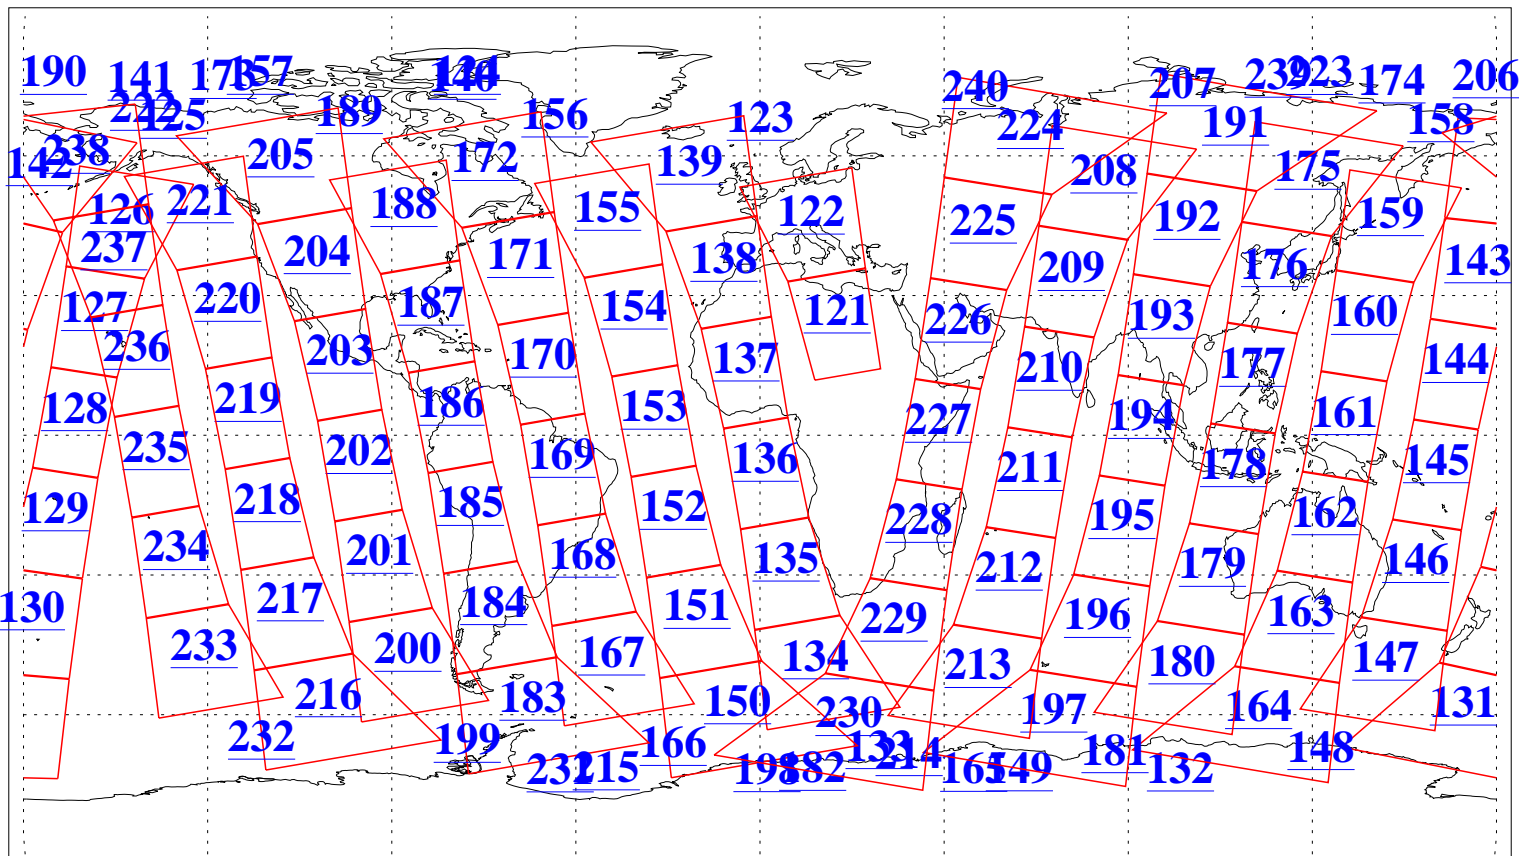

L1B Availability  
AMSU Granules: 240  
HSB Granules: 0  
AIRS Granules: 240

30 Aug 2009  
DoY 242  
Aqua Day 2675  
Granules: 1 to 120

Granules: 121 to 240

Legend: AMSU Available, HSB Available, AIRS Available

L1B Availability  
AMSU Granules: 240  
HSB Granules: 0  
AIRS Granules: 240

30 Aug 2009  
DoY 242  
Aqua Day 2675

Ascending Granules

Descending Granules

Legend: AMSU Available, HSB Available, AIRS Available

L1B Availability  
 AMSU Granules: 240  
 HSB Granules: 0  
 AIRS Granules: 240

30 Aug 2009  
 DoY 242  
 Aqua Day 2675

Northern Hemisphere Granules

Southern Hemisphere Granules

Legend: AMSU Available, HSB Available, AIRS Available