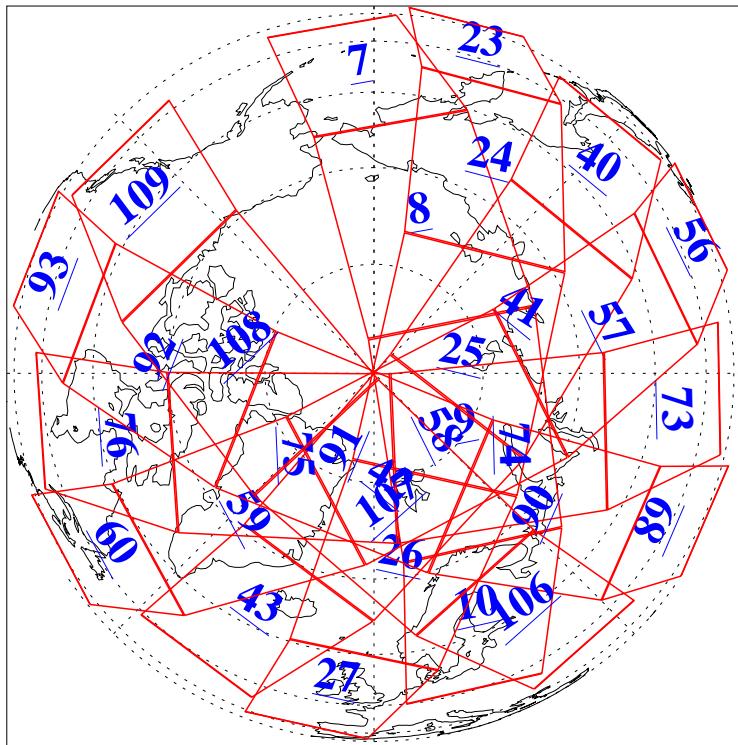

L1B Availability  
AMSU Granules: 240  
HSB Granules: 0  
AIRS Granules: 240

30 Aug 2009  
DoY 242  
Aqua Day 2675  
Granules: 1 to 120

Granules: 121 to 240

Legend: AMSU Available, HSB Available, AIRS Available

L1B Availability  
AMSU Granules: 240  
HSB Granules: 0  
AIRS Granules: 240

30 Aug 2009  
DoY 242  
Aqua Day 2675

Ascending Granules

Descending Granules

Legend: AMSU Available, HSB Available, AIRS Available

L1B Availability  
 AMSU Granules: 240  
 HSB Granules: 0  
 AIRS Granules: 240

30 Aug 2009  
 DoY 242  
 Aqua Day 2675

Northern Hemisphere Granules

Southern Hemisphere Granules

Legend: AMSU Available, HSB Available, AIRS Available