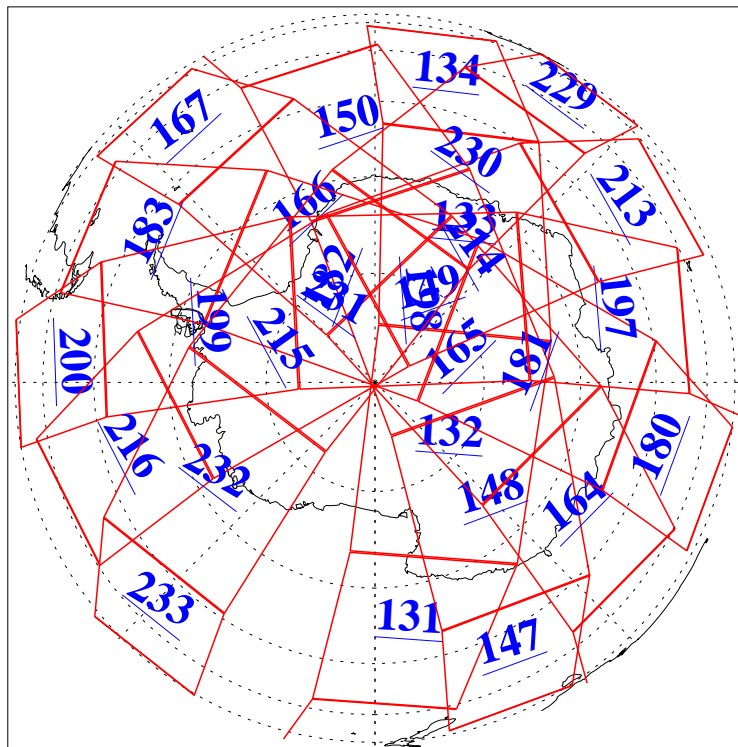

L1B Availability  
AMSU Granules: 240  
HSB Granules: 0  
AIRS Granules: 240

30 Aug 2009  
DoY 242  
Aqua Day 2675  
Granules: 1 to 120

Granules: 121 to 240

Legend: AMSU Available, HSB Available, AIRS Available

L1B Availability  
AMSU Granules: 240  
HSB Granules: 0  
AIRS Granules: 240

30 Aug 2009  
DoY 242  
Aqua Day 2675

Ascending Granules

Descending Granules

Legend: AMSU Available, HSB Available, AIRS Available

L1B Availability  
 AMSU Granules: 240  
 HSB Granules: 0  
 AIRS Granules: 240

30 Aug 2009  
 DoY 242  
 Aqua Day 2675

Northern Hemisphere Granules

Southern Hemisphere Granules

Legend: AMSU Available, HSB Available, AIRS Available