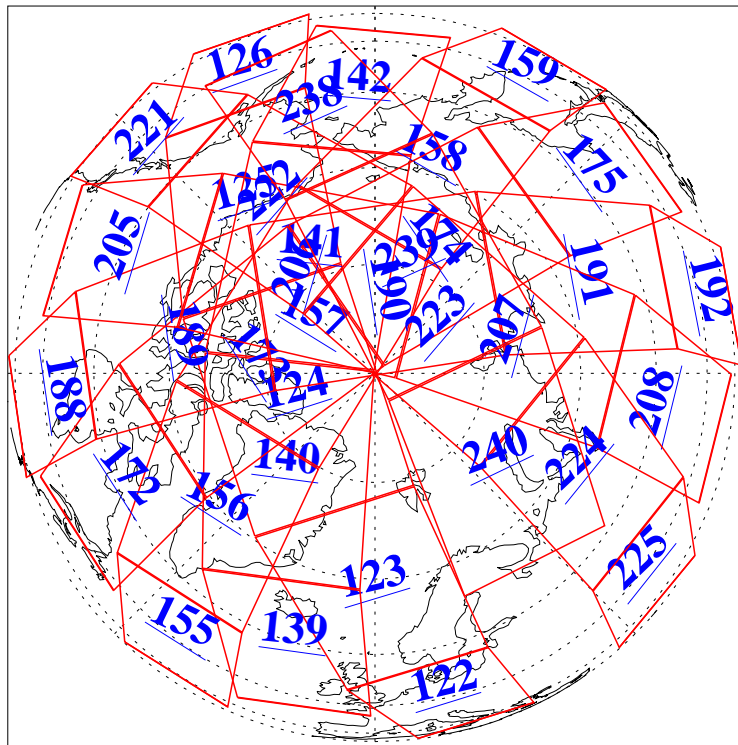

L1B Availability  
AMSU Granules: 240  
HSB Granules: 0  
AIRS Granules: 240

30 Aug 2009  
DoY 242  
Aqua Day 2675  
Granules: 1 to 120

Granules: 121 to 240

Legend: AMSU Available, HSB Available, AIRS Available

L1B Availability  
AMSU Granules: 240  
HSB Granules: 0  
AIRS Granules: 240

30 Aug 2009  
DoY 242  
Aqua Day 2675

Ascending Granules

Descending Granules

Legend: AMSU Available, HSB Available, AIRS Available

L1B Availability  
 AMSU Granules: 240  
 HSB Granules: 0  
 AIRS Granules: 240

30 Aug 2009  
 DoY 242  
 Aqua Day 2675

Northern Hemisphere Granules

Southern Hemisphere Granules

Legend: AMSU Available, HSB Available, AIRS Available