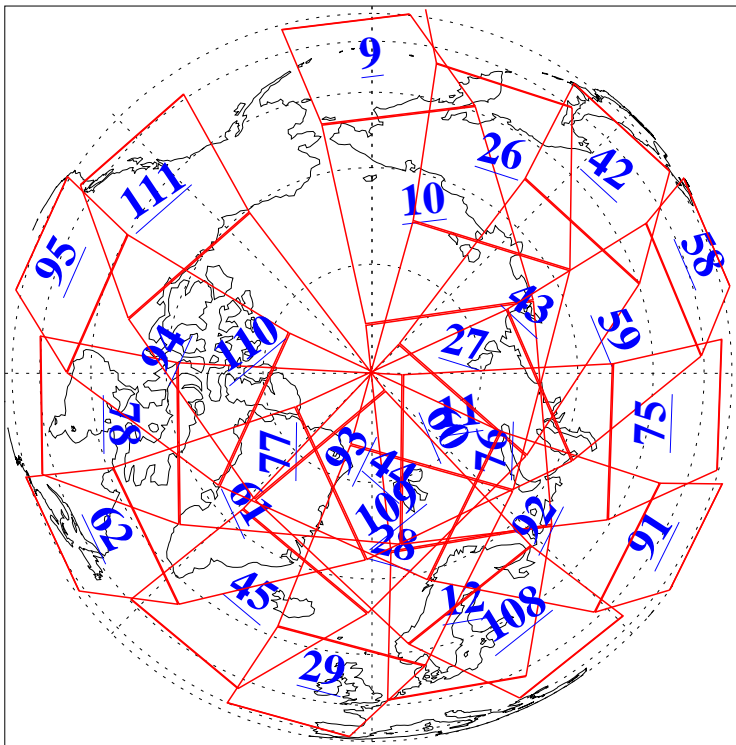

L1B Availability  
AMSU Granules: 240  
HSB Granules: 0  
AIRS Granules: 240

28 Aug 2009  
DoY 240  
Aqua Day 2673  
Granules: 1 to 120

Granules: 121 to 240

Legend: AMSU Available, HSB Available, AIRS Available

L1B Availability  
AMSU Granules: 240  
HSB Granules: 0  
AIRS Granules: 240

28 Aug 2009  
DoY 240  
Aqua Day 2673

Ascending Granules

Descending Granules

Legend: AMSU Available, HSB Available, AIRS Available

L1B Availability  
 AMSU Granules: 240  
 HSB Granules: 0  
 AIRS Granules: 240

28 Aug 2009  
 DoY 240  
 Aqua Day 2673

Northern Hemisphere Granules

Southern Hemisphere Granules

Legend: AMSU Available, HSB Available, AIRS Available