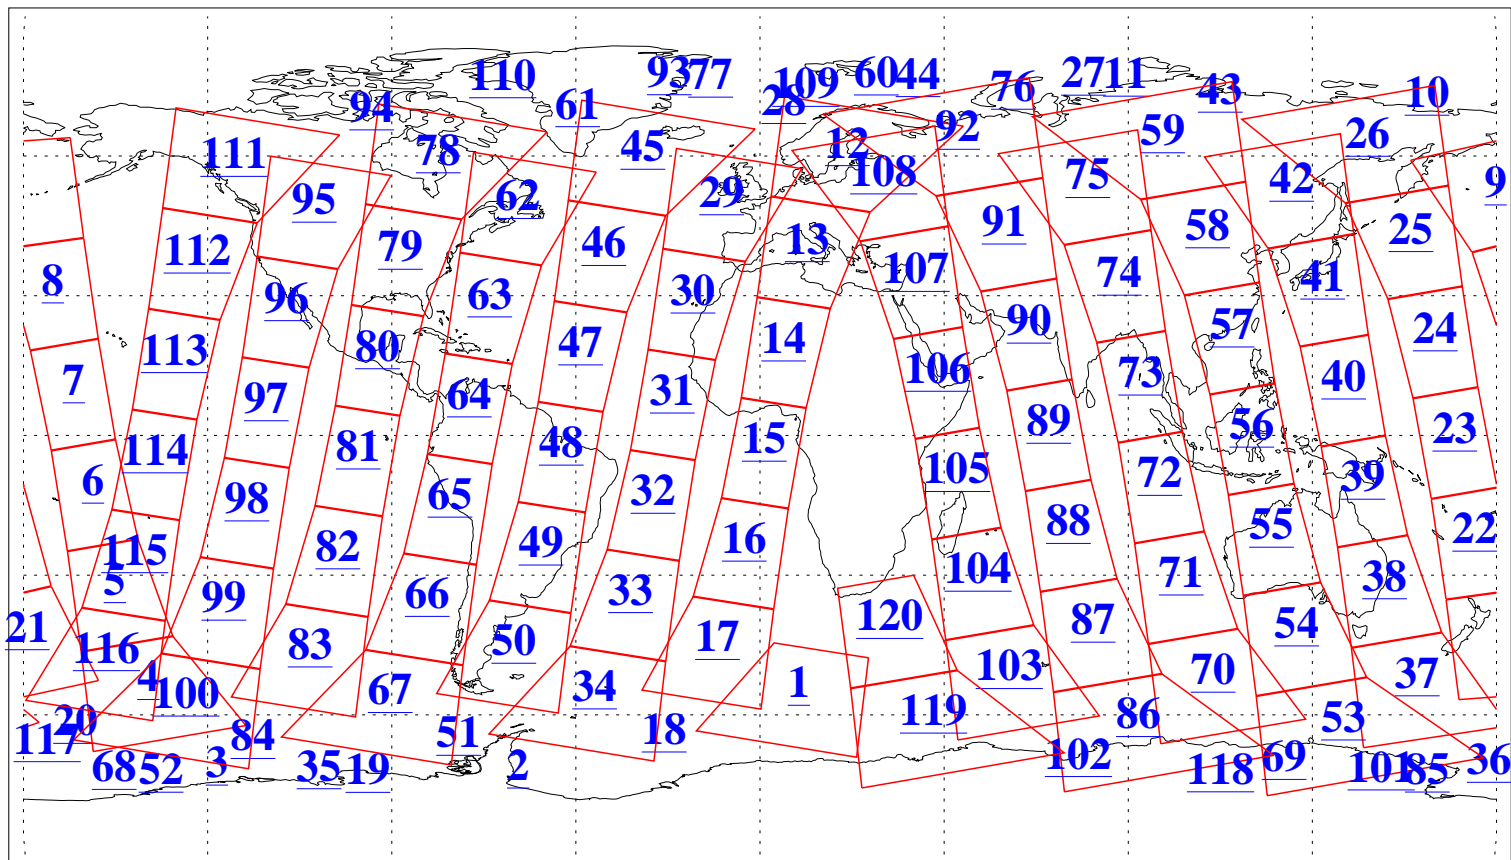

L1B Availability  
AMSU Granules: 240  
HSB Granules: 0  
AIRS Granules: 240

28 Aug 2009  
DoY 240  
Aqua Day 2673  
Granules: 1 to 120

Granules: 121 to 240

Legend: AMSU Available, HSB Available, AIRS Available

L1B Availability  
AMSU Granules: 240  
HSB Granules: 0  
AIRS Granules: 240

28 Aug 2009  
DoY 240  
Aqua Day 2673

Ascending Granules

Descending Granules

Legend: AMSU Available, HSB Available, AIRS Available

L1B Availability  
 AMSU Granules: 240  
 HSB Granules: 0  
 AIRS Granules: 240

28 Aug 2009  
 DoY 240  
 Aqua Day 2673

Northern Hemisphere Granules

Southern Hemisphere Granules

Legend: AMSU Available, HSB Available, AIRS Available