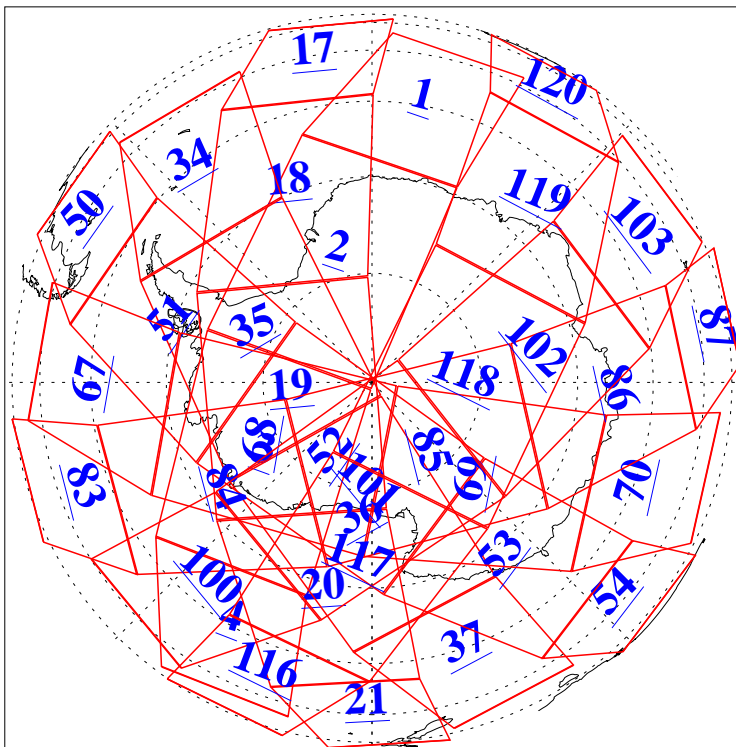

L1B Availability  
AMSU Granules: 240  
HSB Granules: 0  
AIRS Granules: 240

28 Aug 2009  
DoY 240  
Aqua Day 2673  
Granules: 1 to 120

Granules: 121 to 240

Legend: AMSU Available, HSB Available, AIRS Available

L1B Availability  
AMSU Granules: 240  
HSB Granules: 0  
AIRS Granules: 240

28 Aug 2009  
DoY 240  
Aqua Day 2673

Ascending Granules

Descending Granules

Legend: AMSU Available, HSB Available, AIRS Available

L1B Availability  
 AMSU Granules: 240  
 HSB Granules: 0  
 AIRS Granules: 240

28 Aug 2009  
 DoY 240  
 Aqua Day 2673

Northern Hemisphere Granules

Southern Hemisphere Granules

Legend: AMSU Available, HSB Available, AIRS Available