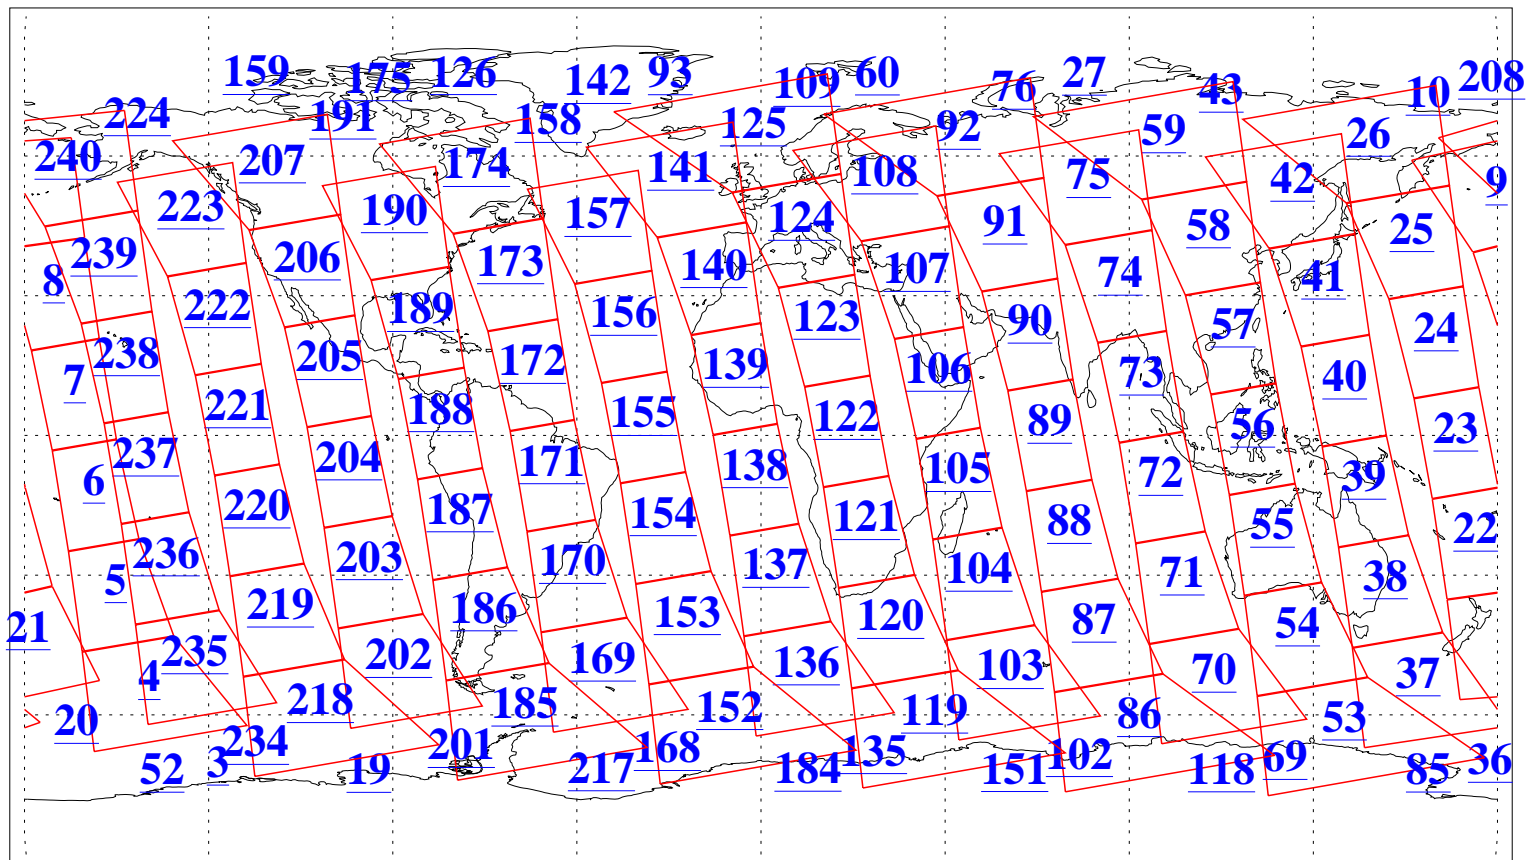

L1B Availability  
AMSU Granules: 240  
HSB Granules: 0  
AIRS Granules: 240

28 Aug 2009  
DoY 240  
Aqua Day 2673  
Granules: 1 to 120

Granules: 121 to 240

Legend: AMSU Available, HSB Available, AIRS Available

L1B Availability  
AMSU Granules: 240  
HSB Granules: 0  
AIRS Granules: 240

28 Aug 2009  
DoY 240  
Aqua Day 2673

Ascending Granules

Descending Granules

Legend: AMSU Available, HSB Available, AIRS Available

L1B Availability  
 AMSU Granules: 240  
 HSB Granules: 0  
 AIRS Granules: 240

28 Aug 2009  
 DoY 240  
 Aqua Day 2673

Northern Hemisphere Granules

Southern Hemisphere Granules

Legend: AMSU Available, HSB Available, AIRS Available