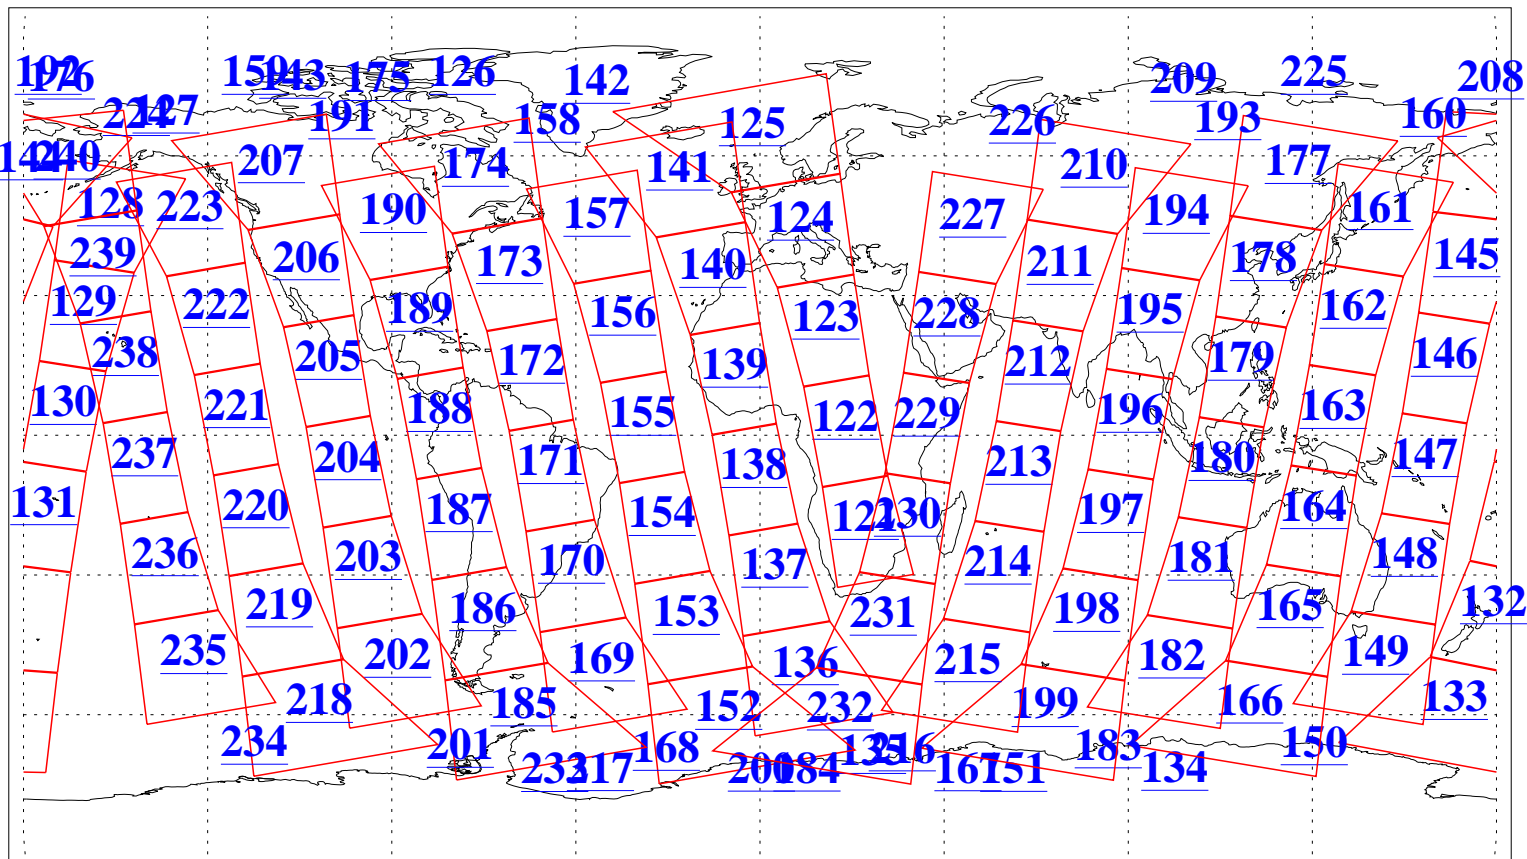

L1B Availability  
AMSU Granules: 240  
HSB Granules: 0  
AIRS Granules: 240

28 Aug 2009  
DoY 240  
Aqua Day 2673  
Granules: 1 to 120

Granules: 121 to 240

Legend: AMSU Available, HSB Available, AIRS Available

L1B Availability  
AMSU Granules: 240  
HSB Granules: 0  
AIRS Granules: 240

28 Aug 2009  
DoY 240  
Aqua Day 2673

Ascending Granules

Descending Granules

Legend: AMSU Available, HSB Available, AIRS Available

L1B Availability  
 AMSU Granules: 240  
 HSB Granules: 0  
 AIRS Granules: 240

28 Aug 2009  
 DoY 240  
 Aqua Day 2673

Northern Hemisphere Granules

Southern Hemisphere Granules

Legend: AMSU Available, HSB Available, AIRS Available