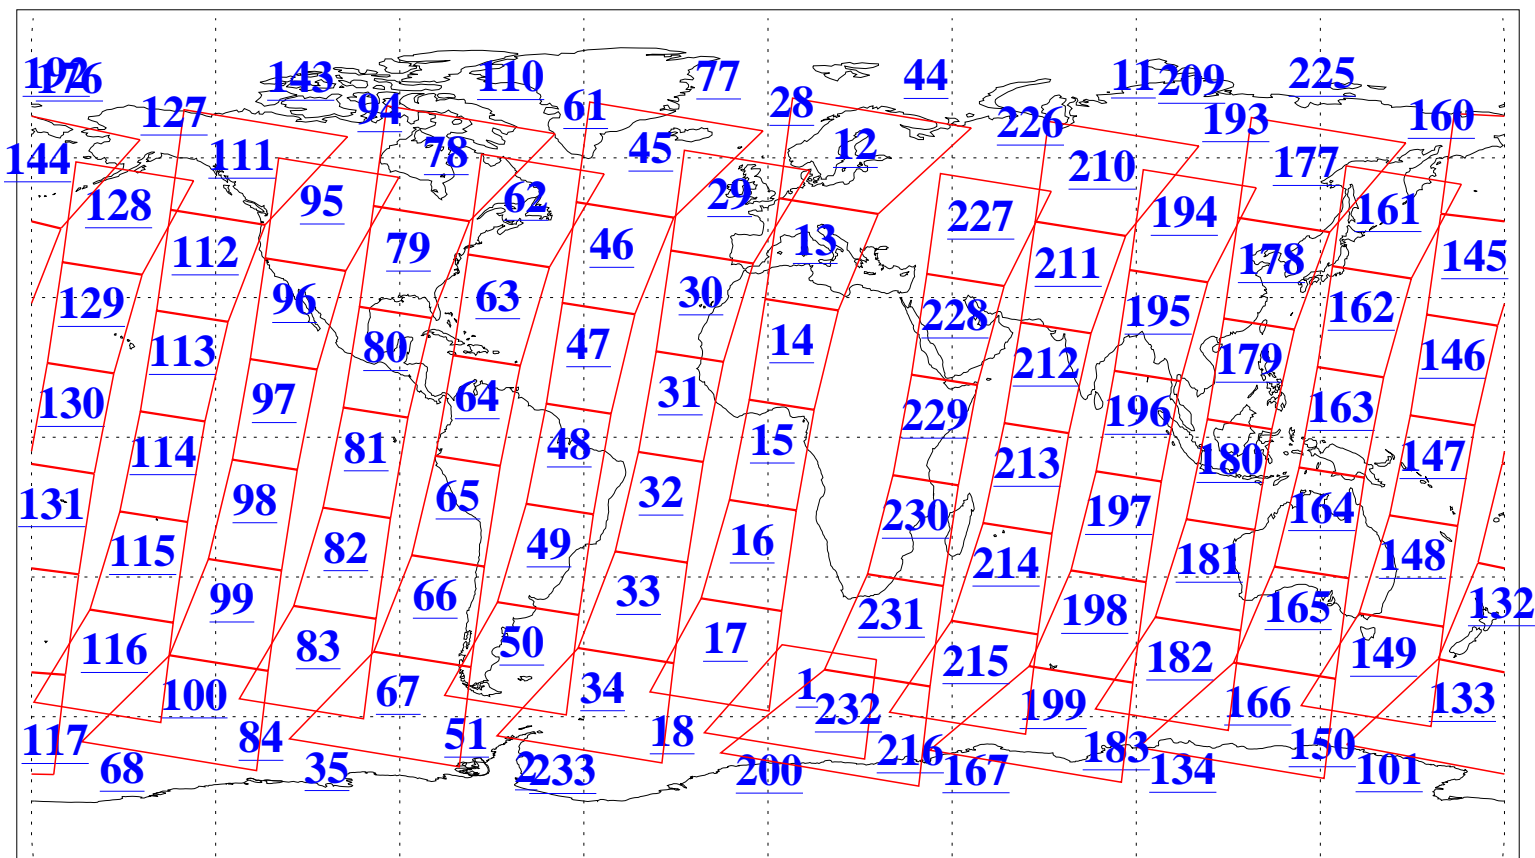

L1B Availability  
AMSU Granules: 240  
HSB Granules: 0  
AIRS Granules: 240

28 Aug 2009  
DoY 240  
Aqua Day 2673  
Granules: 1 to 120

Granules: 121 to 240

Legend: AMSU Available, HSB Available, AIRS Available

L1B Availability  
AMSU Granules: 240  
HSB Granules: 0  
AIRS Granules: 240

28 Aug 2009  
DoY 240  
Aqua Day 2673

Ascending Granules

Descending Granules

Legend: AMSU Available, HSB Available, AIRS Available

L1B Availability  
 AMSU Granules: 240  
 HSB Granules: 0  
 AIRS Granules: 240

28 Aug 2009  
 DoY 240  
 Aqua Day 2673

Northern Hemisphere Granules

Southern Hemisphere Granules

Legend: AMSU Available, HSB Available, AIRS Available