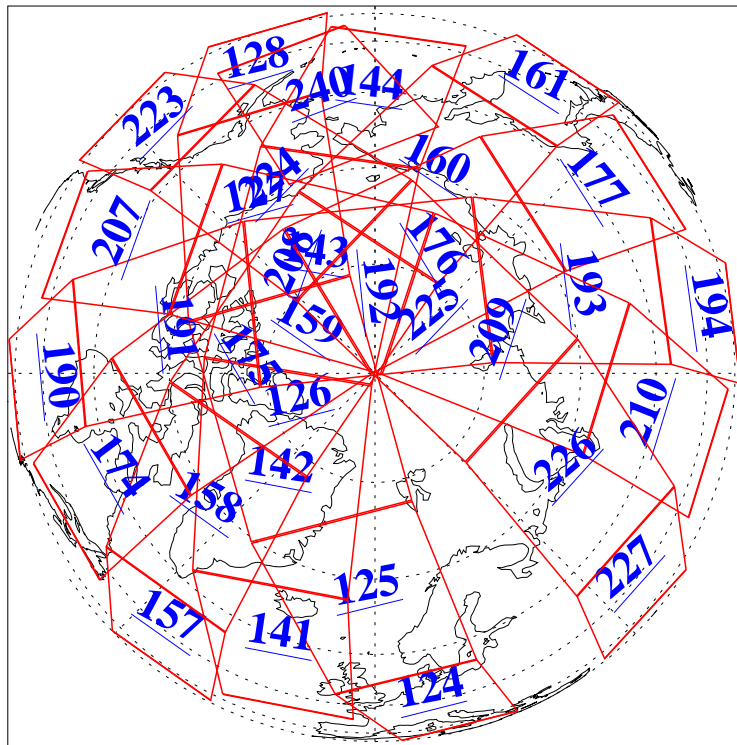

L1B Availability  
AMSU Granules: 240  
HSB Granules: 0  
AIRS Granules: 240

28 Aug 2009  
DoY 240  
Aqua Day 2673  
Granules: 1 to 120

Granules: 121 to 240

Legend: AMSU Available, HSB Available, AIRS Available

L1B Availability  
AMSU Granules: 240  
HSB Granules: 0  
AIRS Granules: 240

28 Aug 2009  
DoY 240  
Aqua Day 2673

Ascending Granules

Descending Granules

Legend: AMSU Available, HSB Available, AIRS Available

L1B Availability  
 AMSU Granules: 240  
 HSB Granules: 0  
 AIRS Granules: 240

28 Aug 2009  
 DoY 240  
 Aqua Day 2673

Northern Hemisphere Granules

Southern Hemisphere Granules

Legend: AMSU Available, HSB Available, AIRS Available