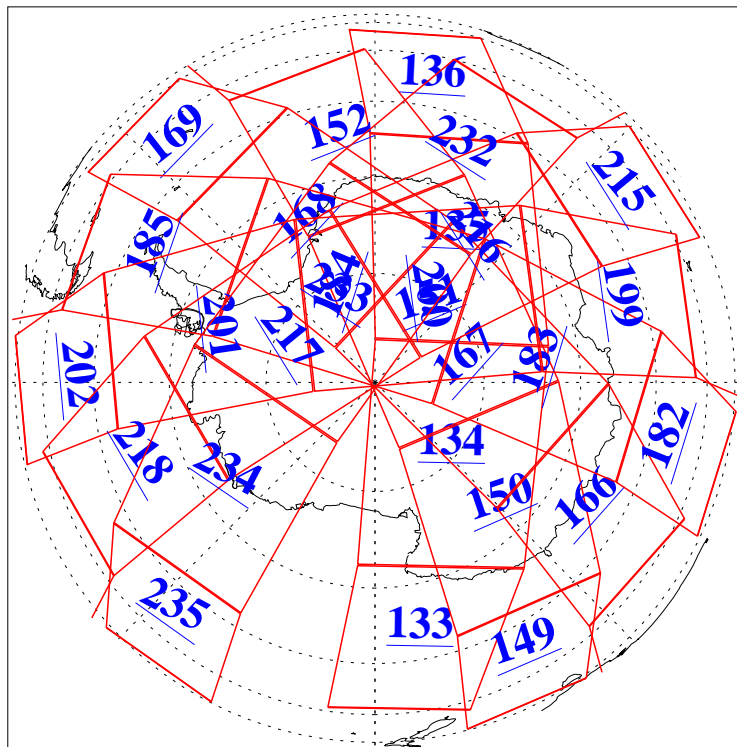

L1B Availability  
AMSU Granules: 240  
HSB Granules: 0  
AIRS Granules: 240

28 Aug 2009  
DoY 240  
Aqua Day 2673  
Granules: 1 to 120

Granules: 121 to 240

Legend: AMSU Available, HSB Available, AIRS Available

L1B Availability  
AMSU Granules: 240  
HSB Granules: 0  
AIRS Granules: 240

28 Aug 2009  
DoY 240  
Aqua Day 2673

Ascending Granules

Descending Granules

Legend: AMSU Available, HSB Available, AIRS Available

L1B Availability  
 AMSU Granules: 240  
 HSB Granules: 0  
 AIRS Granules: 240

28 Aug 2009  
 DoY 240  
 Aqua Day 2673

Northern Hemisphere Granules

Southern Hemisphere Granules

Legend: AMSU Available, HSB Available, AIRS Available