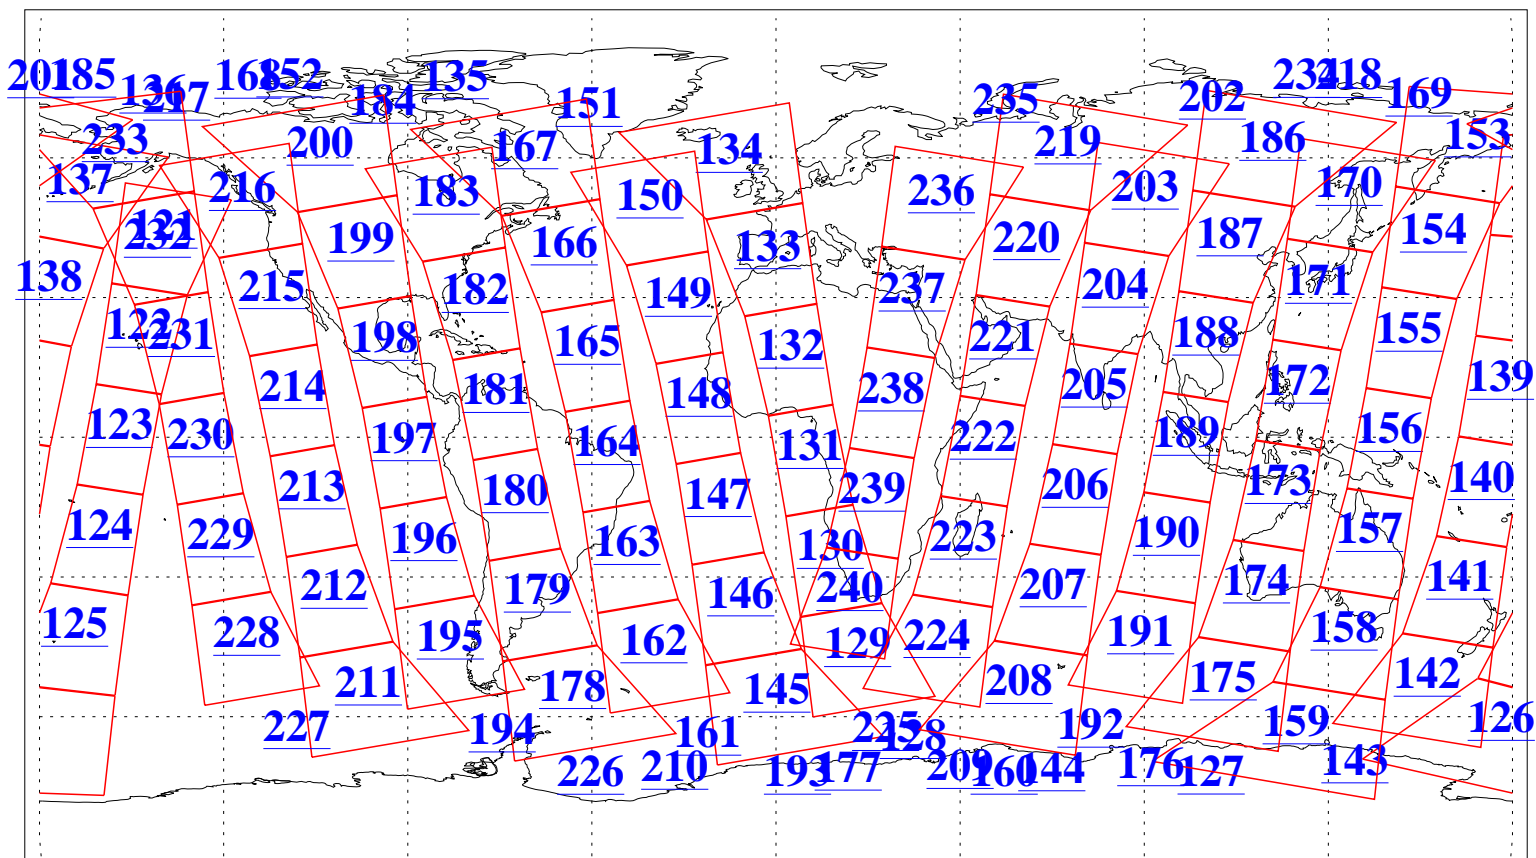

L1B Availability  
AMSU Granules: 240  
HSB Granules: 0  
AIRS Granules: 240

27 Aug 2009  
DoY 239  
Aqua Day 2672  
Granules: 1 to 120

Granules: 121 to 240

Legend: AMSU Available, HSB Available, AIRS Available

L1B Availability  
AMSU Granules: 240  
HSB Granules: 0  
AIRS Granules: 240

27 Aug 2009  
DoY 239  
Aqua Day 2672

Ascending Granules

Descending Granules

Legend: AMSU Available, HSB Available, AIRS Available