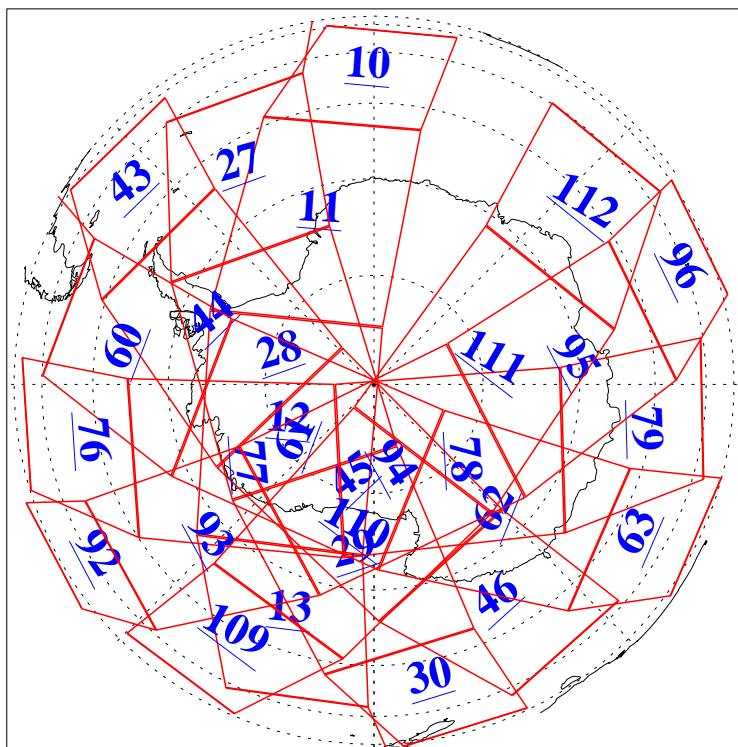

Legend: AMSU Available, HSB Available, AIRS Available