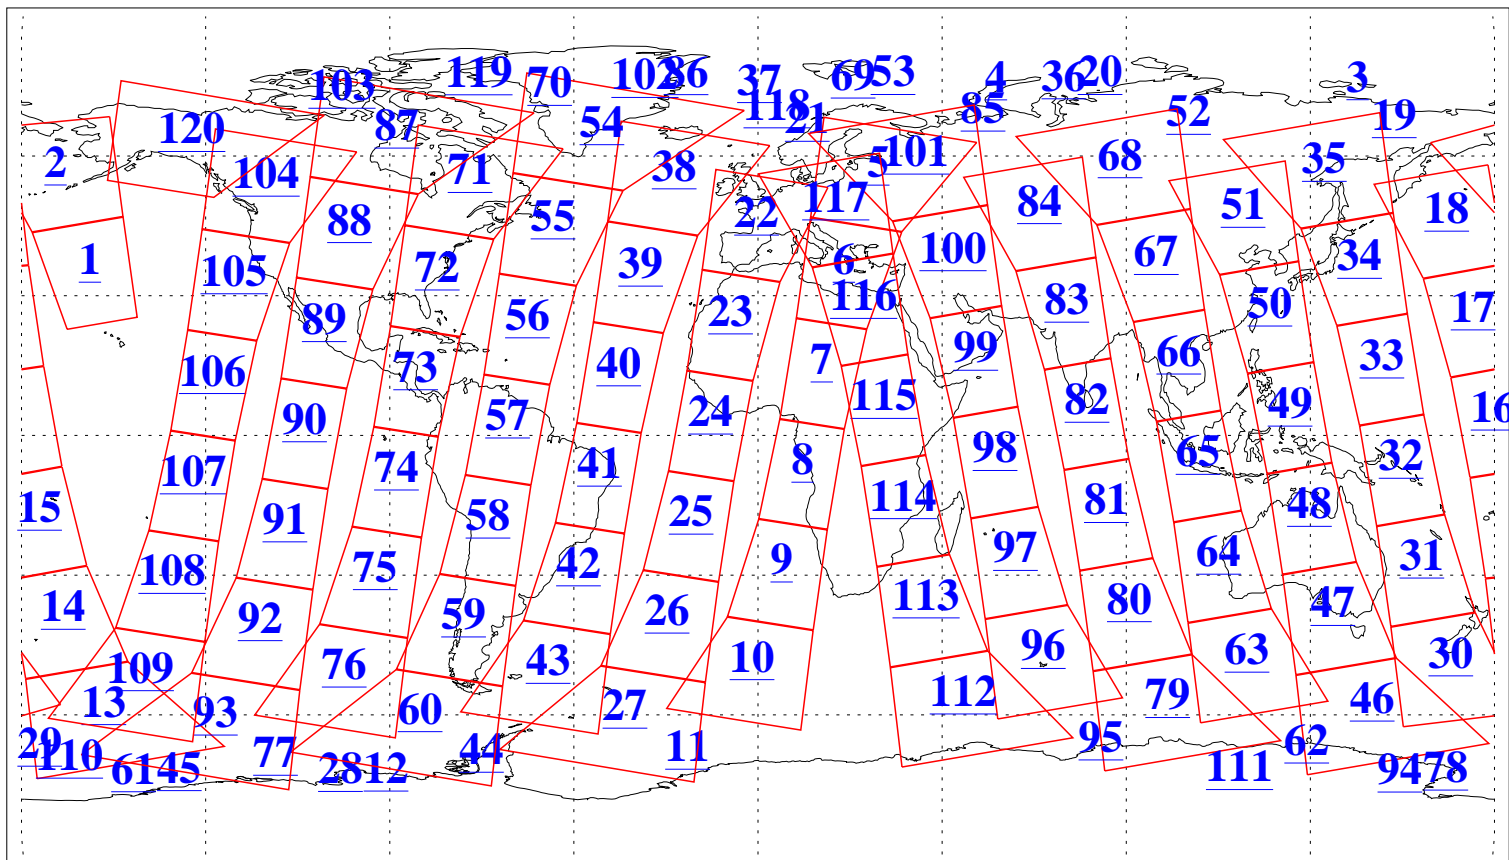

L1B Availability  
AMSU Granules: 240  
HSB Granules: 0  
AIRS Granules: 240

27 Aug 2009  
DoY 239  
Aqua Day 2672  
Granules: 1 to 120

Granules: 121 to 240

Legend: AMSU Available, HSB Available, AIRS Available

L1B Availability  
AMSU Granules: 240  
HSB Granules: 0  
AIRS Granules: 240

27 Aug 2009  
DoY 239  
Aqua Day 2672

Ascending Granules

Descending Granules

Legend: AMSU Available, HSB Available, AIRS Available