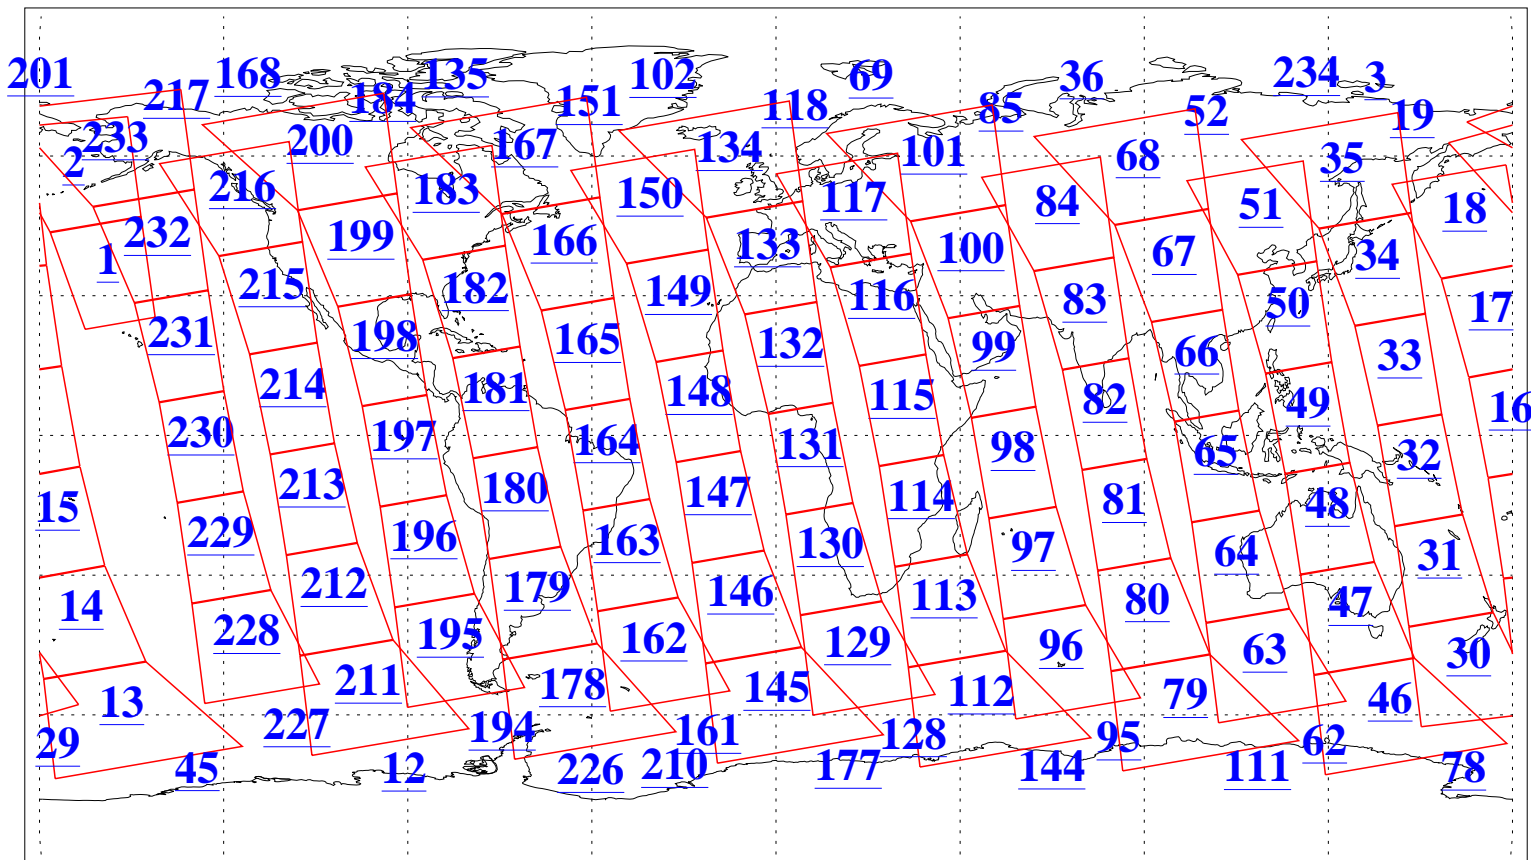

L1B Availability  
AMSU Granules: 240  
HSB Granules: 0  
AIRS Granules: 240

27 Aug 2009  
DoY 239  
Aqua Day 2672  
Granules: 1 to 120

Granules: 121 to 240

Legend: AMSU Available, HSB Available, AIRS Available

L1B Availability  
AMSU Granules: 240  
HSB Granules: 0  
AIRS Granules: 240

27 Aug 2009  
DoY 239  
Aqua Day 2672

Ascending Granules

Descending Granules

Legend: AMSU Available, HSB Available, AIRS Available