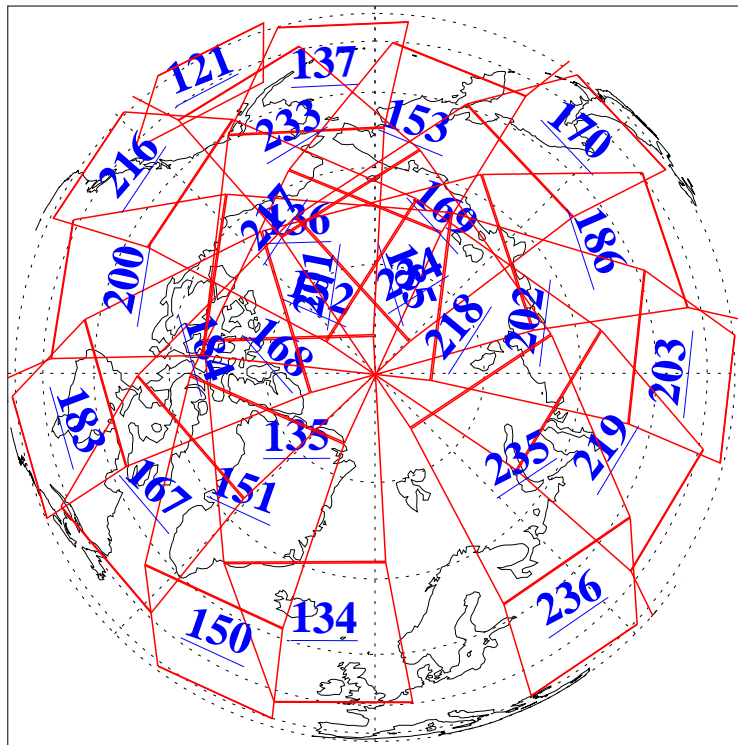

L1B Availability  
AMSU Granules: 240  
HSB Granules: 0  
AIRS Granules: 240

27 Aug 2009  
DoY 239  
Aqua Day 2672  
Granules: 1 to 120

Granules: 121 to 240

Legend: AMSU Available, HSB Available, AIRS Available

L1B Availability  
AMSU Granules: 240  
HSB Granules: 0  
AIRS Granules: 240

27 Aug 2009  
DoY 239  
Aqua Day 2672

Ascending Granules

Descending Granules

Legend: AMSU Available, HSB Available, AIRS Available

### Northern Hemisphere Granules