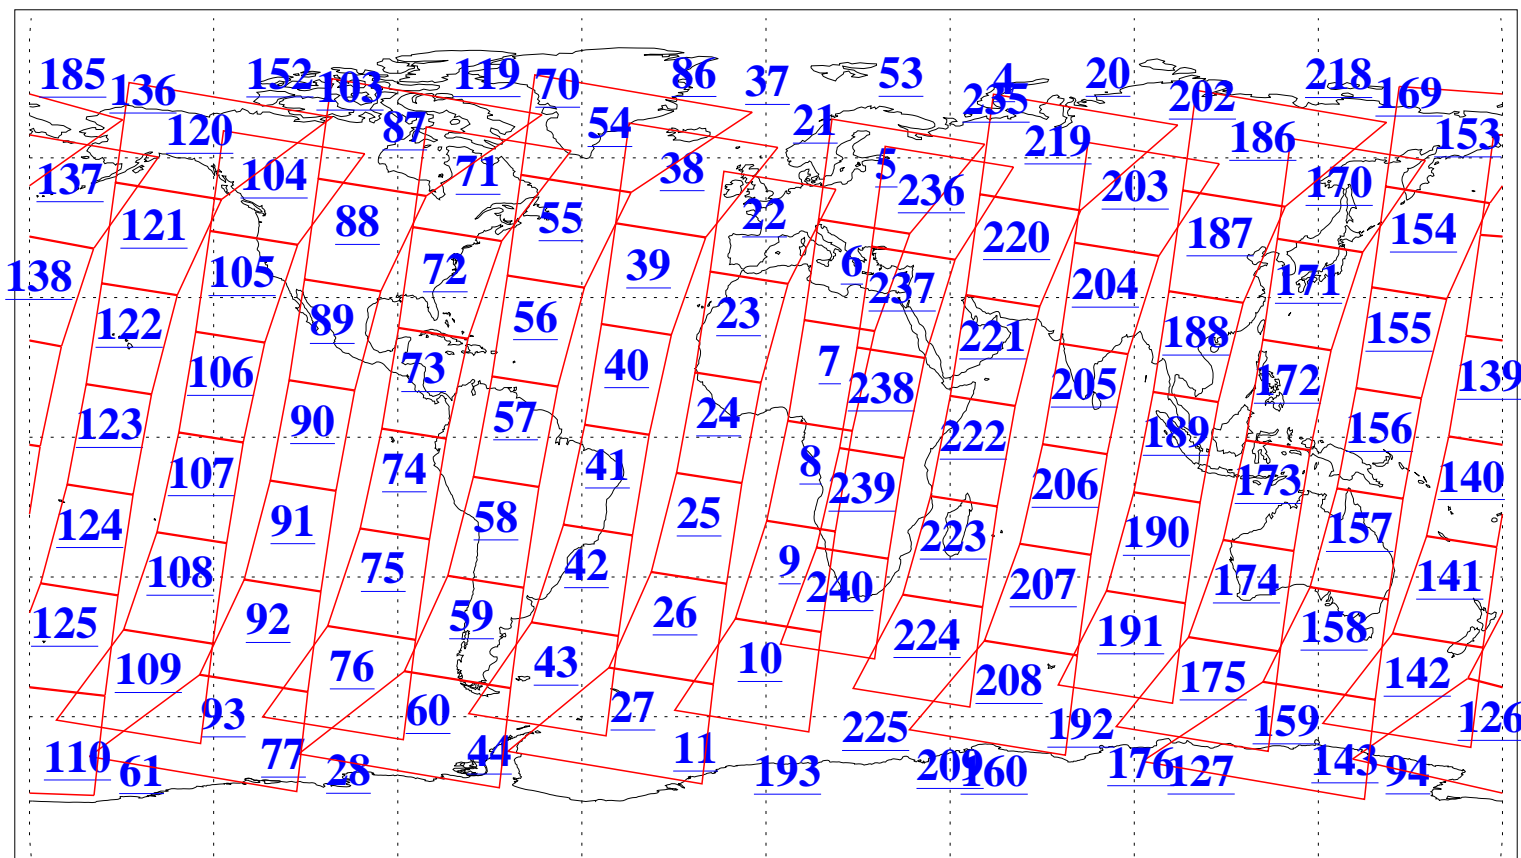

L1B Availability  
AMSU Granules: 240  
HSB Granules: 0  
AIRS Granules: 240

27 Aug 2009  
DoY 239  
Aqua Day 2672  
Granules: 1 to 120

Granules: 121 to 240

Legend: AMSU Available, HSB Available, AIRS Available

L1B Availability  
AMSU Granules: 240  
HSB Granules: 0  
AIRS Granules: 240

27 Aug 2009  
DoY 239  
Aqua Day 2672

Ascending Granules

Descending Granules

Legend: AMSU Available, HSB Available, AIRS Available