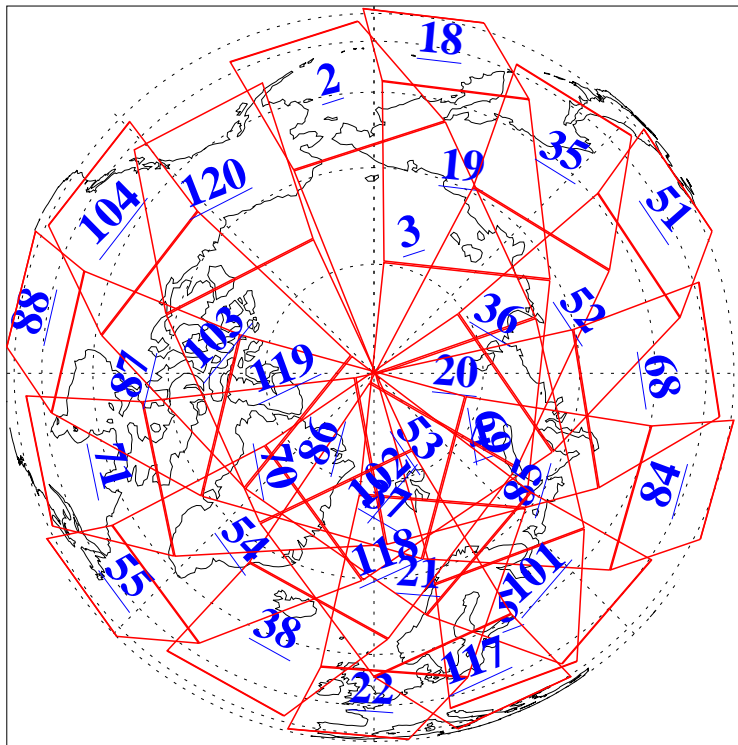

L1B Availability  
AMSU Granules: 240  
HSB Granules: 0  
AIRS Granules: 240

27 Aug 2009  
DoY 239  
Aqua Day 2672  
Granules: 1 to 120

Granules: 121 to 240

Legend: AMSU Available, HSB Available, AIRS Available

L1B Availability  
AMSU Granules: 240  
HSB Granules: 0  
AIRS Granules: 240

27 Aug 2009  
DoY 239  
Aqua Day 2672

Ascending Granules

Descending Granules

Legend: AMSU Available, HSB Available, AIRS Available

### Northern Hemisphere Granules