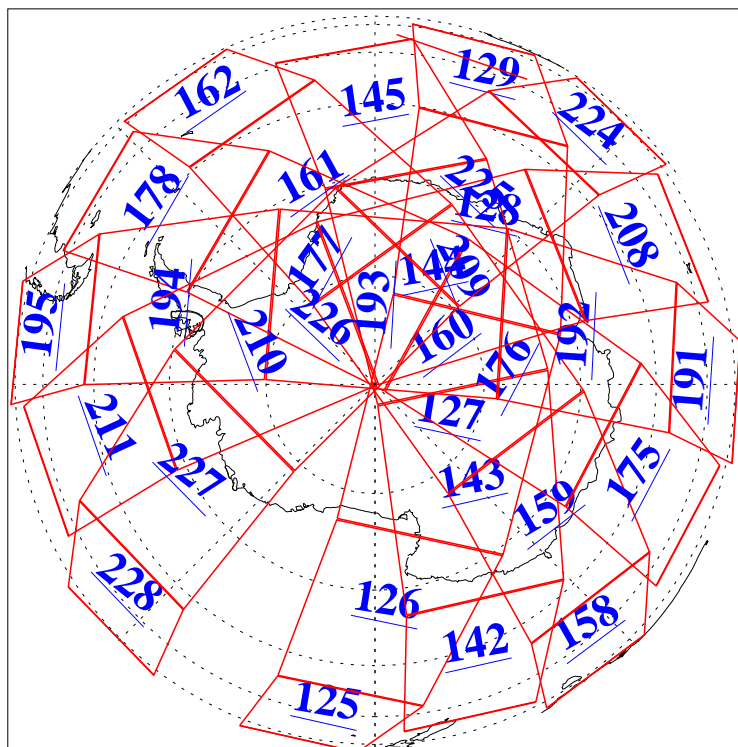

Legend: AMSU Available, HSB Available, AIRS Available