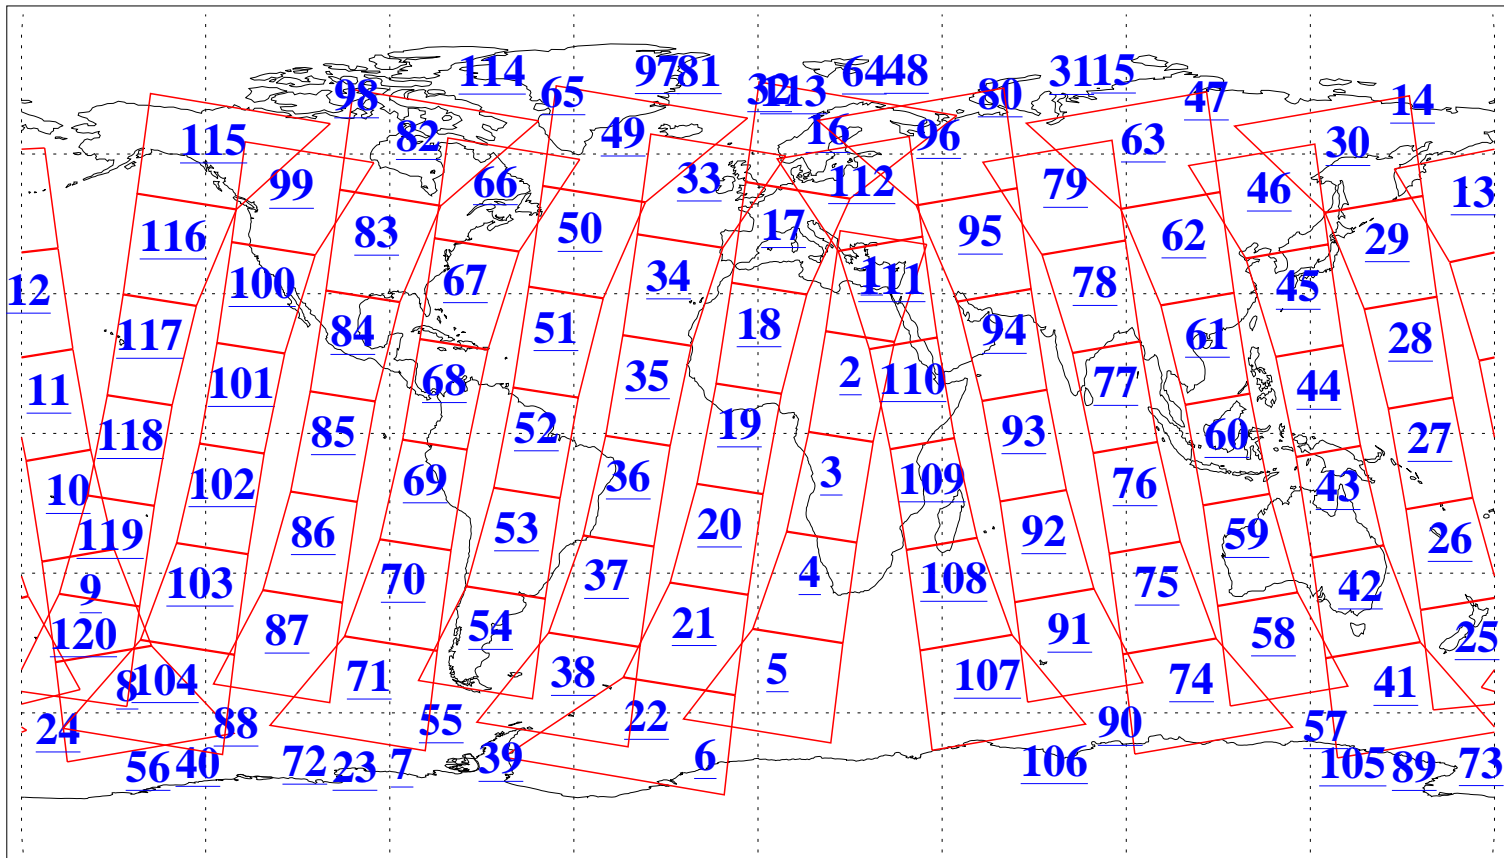

L1B Availability
AMSU Granules: 240
HSB Granules: 0
AIRS Granules: 240

24 Aug 2009
DoY 236
Aqua Day 2669
Granules: 1 to 120

Granules: 121 to 240

Legend: AMSU Available, HSB Available, AIRS Available

L1B Availability
AMSU Granules: 240
HSB Granules: 0
AIRS Granules: 240

24 Aug 2009
DoY 236
Aqua Day 2669

Ascending Granules

Descending Granules

Legend: AMSU Available, HSB Available, AIRS Available

L1B Availability
 AMSU Granules: 240
 HSB Granules: 0
 AIRS Granules: 240

24 Aug 2009
 DoY 236
 Aqua Day 2669

Northern Hemisphere Granules

Southern Hemisphere Granules

Legend: AMSU Available, HSB Available, AIRS Available