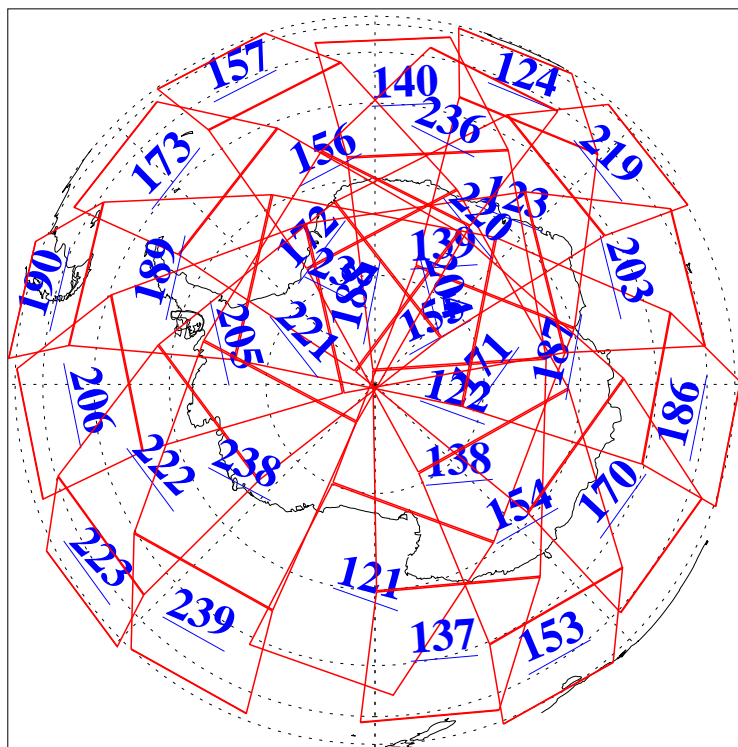

L1B Availability
AMSU Granules: 240
HSB Granules: 0
AIRS Granules: 240

24 Aug 2009
DoY 236
Aqua Day 2669
Granules: 1 to 120

Granules: 121 to 240

Legend: AMSU Available, HSB Available, AIRS Available

L1B Availability
AMSU Granules: 240
HSB Granules: 0
AIRS Granules: 240

24 Aug 2009
DoY 236
Aqua Day 2669

Ascending Granules

Descending Granules

Legend: AMSU Available, HSB Available, AIRS Available

L1B Availability
 AMSU Granules: 240
 HSB Granules: 0
 AIRS Granules: 240

24 Aug 2009
 DoY 236
 Aqua Day 2669

Northern Hemisphere Granules

Southern Hemisphere Granules

Legend: AMSU Available, HSB Available, AIRS Available