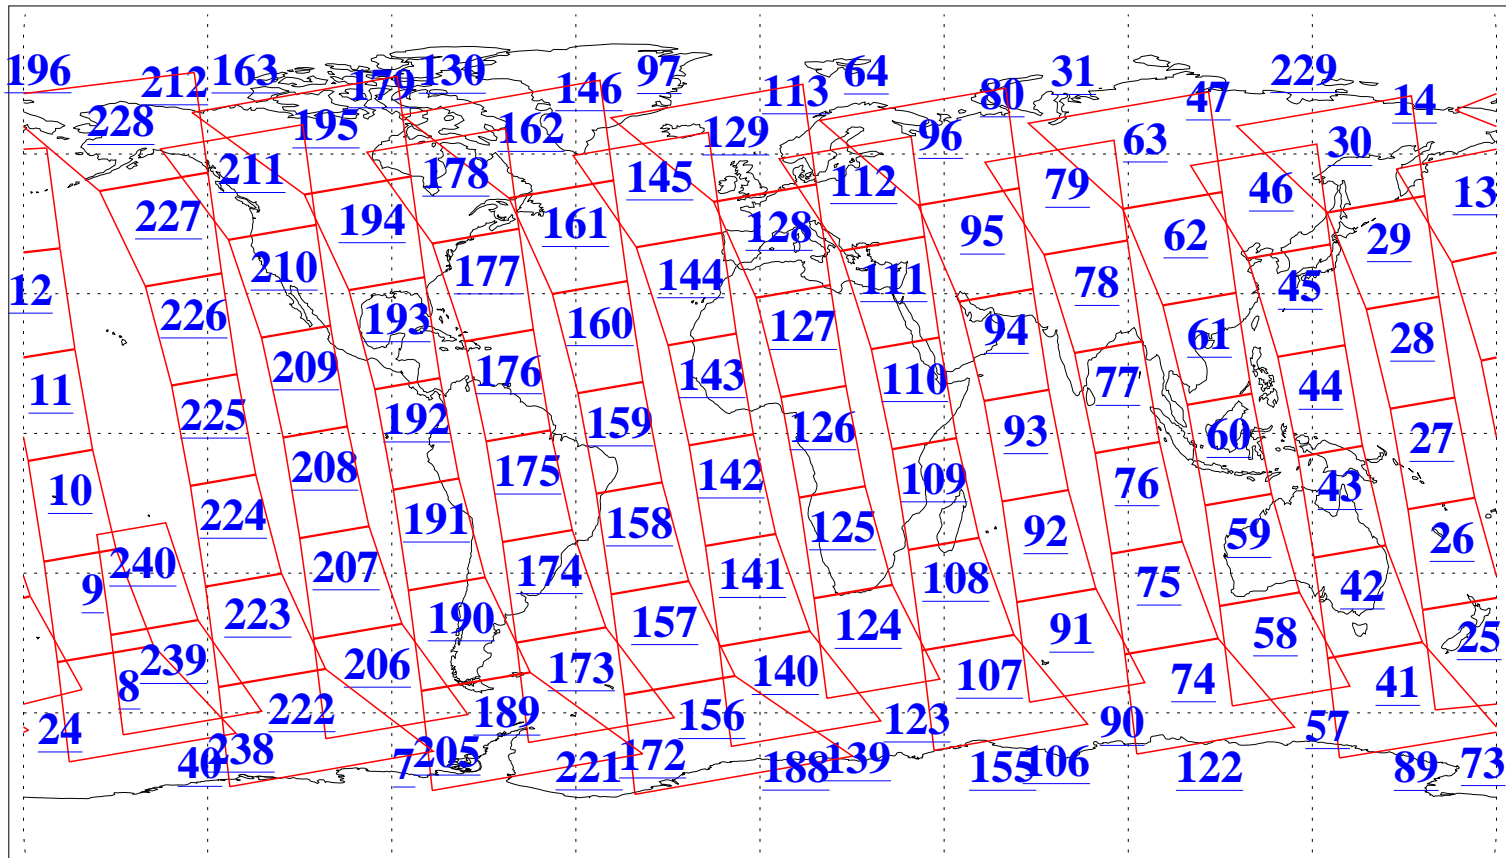

L1B Availability
AMSU Granules: 240
HSB Granules: 0
AIRS Granules: 240

24 Aug 2009
DoY 236
Aqua Day 2669
Granules: 1 to 120

Granules: 121 to 240

Legend: AMSU Available, HSB Available, AIRS Available

L1B Availability
AMSU Granules: 240
HSB Granules: 0
AIRS Granules: 240

24 Aug 2009
DoY 236
Aqua Day 2669

Ascending Granules

Descending Granules

Legend: AMSU Available, HSB Available, AIRS Available

L1B Availability
 AMSU Granules: 240
 HSB Granules: 0
 AIRS Granules: 240

24 Aug 2009
 DoY 236
 Aqua Day 2669

Northern Hemisphere Granules

Southern Hemisphere Granules

Legend: AMSU Available, HSB Available, AIRS Available