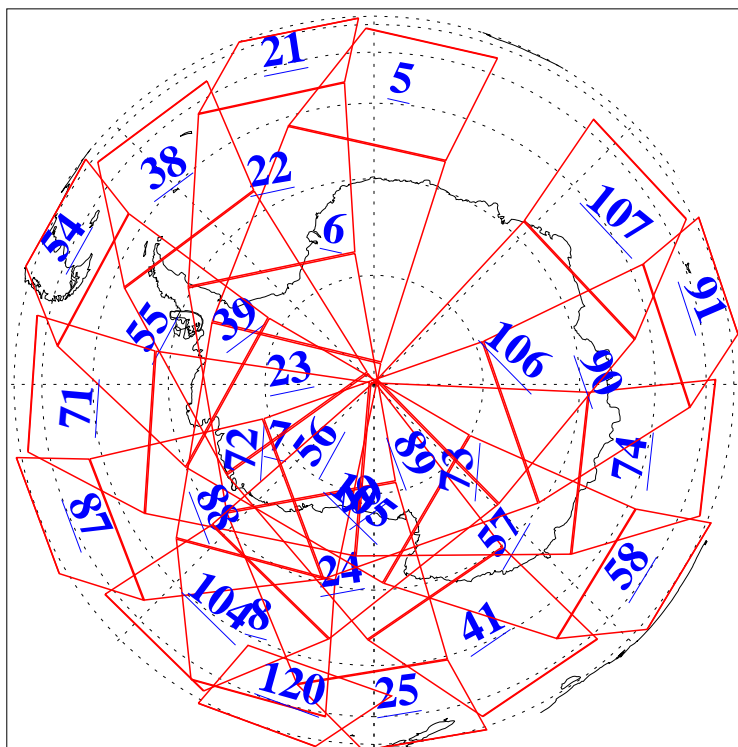

L1B Availability
AMSU Granules: 240
HSB Granules: 0
AIRS Granules: 240

24 Aug 2009
DoY 236
Aqua Day 2669
Granules: 1 to 120

Granules: 121 to 240

Legend: AMSU Available, HSB Available, AIRS Available

L1B Availability
AMSU Granules: 240
HSB Granules: 0
AIRS Granules: 240

24 Aug 2009
DoY 236
Aqua Day 2669

Ascending Granules

Descending Granules

Legend: AMSU Available, HSB Available, AIRS Available

L1B Availability
 AMSU Granules: 240
 HSB Granules: 0
 AIRS Granules: 240

24 Aug 2009
 DoY 236
 Aqua Day 2669

Northern Hemisphere Granules

Southern Hemisphere Granules

Legend: AMSU Available, HSB Available, AIRS Available