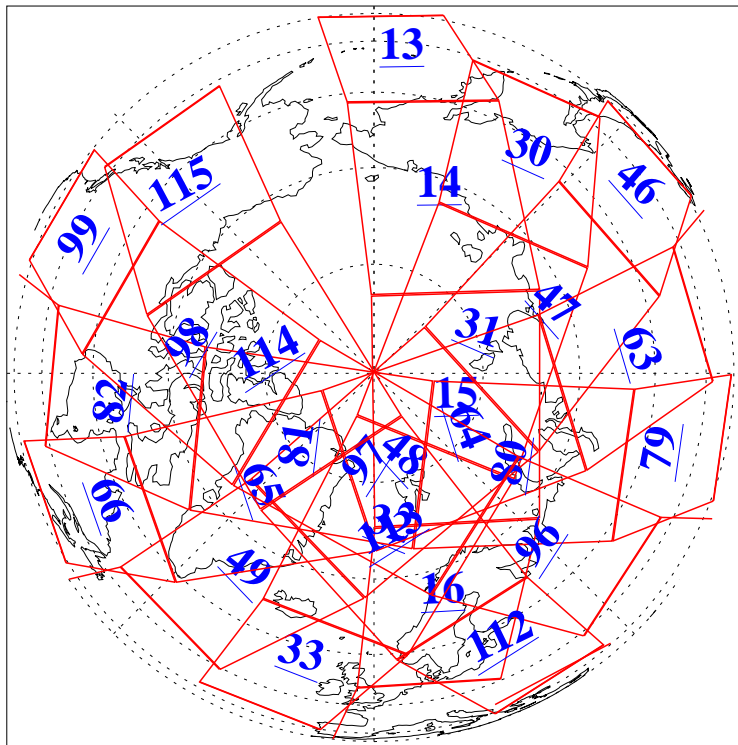

L1B Availability
AMSU Granules: 240
HSB Granules: 0
AIRS Granules: 240

24 Aug 2009
DoY 236
Aqua Day 2669
Granules: 1 to 120

Granules: 121 to 240

Legend: AMSU Available, HSB Available, AIRS Available

L1B Availability
AMSU Granules: 240
HSB Granules: 0
AIRS Granules: 240

24 Aug 2009
DoY 236
Aqua Day 2669

Ascending Granules

Descending Granules

Legend: AMSU Available, HSB Available, AIRS Available

L1B Availability
 AMSU Granules: 240
 HSB Granules: 0
 AIRS Granules: 240

24 Aug 2009
 DoY 236
 Aqua Day 2669

Northern Hemisphere Granules

Southern Hemisphere Granules

Legend: AMSU Available, HSB Available, AIRS Available