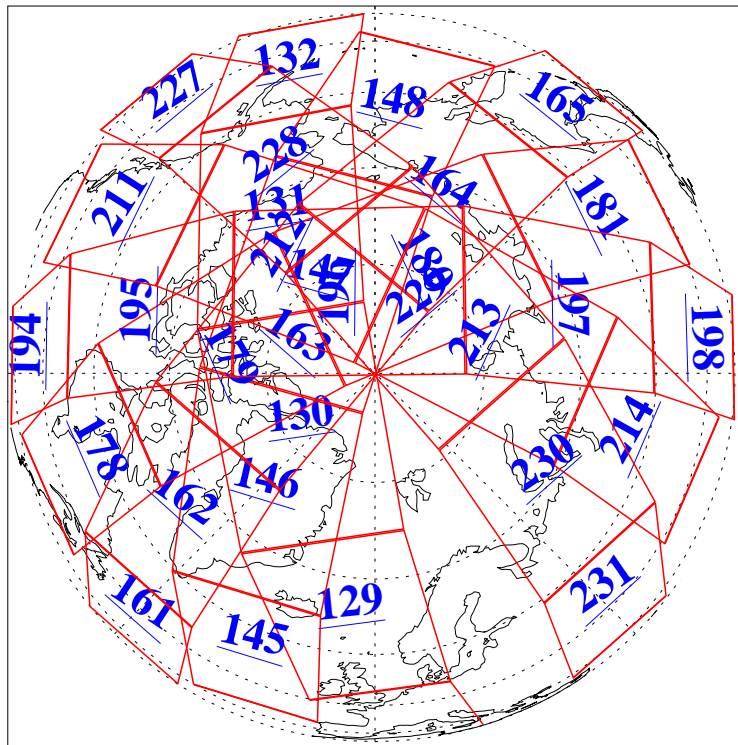

24 Aug 2009
DoY 236
Aqua Day 2669

Ascending Granules

Descending Granules

Legend: AMSU Available, HSB Available, AIRS Available

L1B Availability
 AMSU Granules: 240
 HSB Granules: 0
 AIRS Granules: 240

24 Aug 2009
 DoY 236
 Aqua Day 2669

Northern Hemisphere Granules

Southern Hemisphere Granules

Legend: AMSU Available, HSB Available, AIRS Available