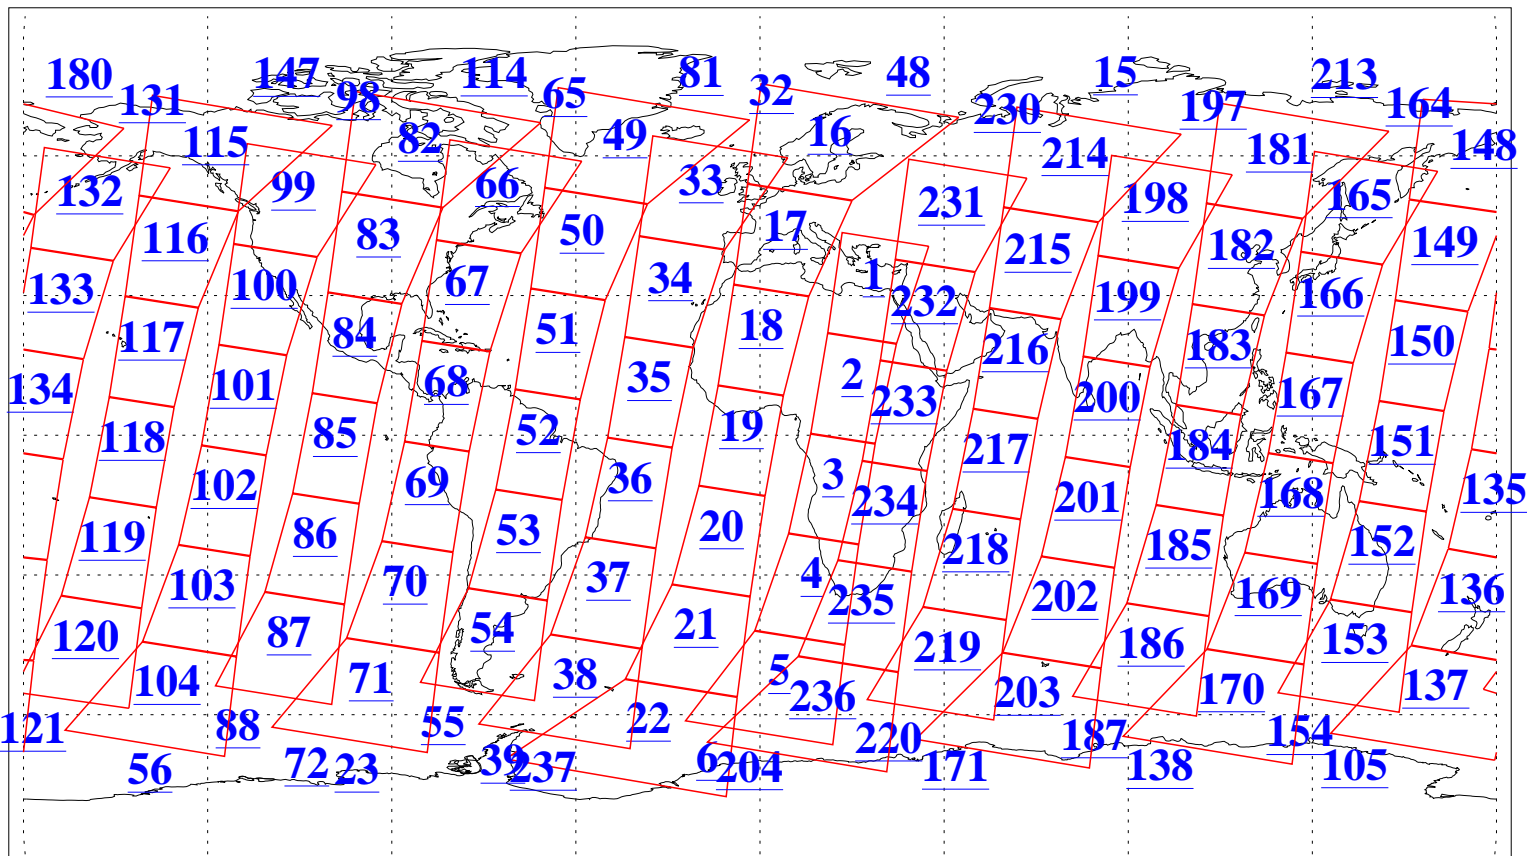

L1B Availability
AMSU Granules: 240
HSB Granules: 0
AIRS Granules: 240

24 Aug 2009
DoY 236
Aqua Day 2669
Granules: 1 to 120

Granules: 121 to 240

Legend: AMSU Available, HSB Available, AIRS Available

L1B Availability
AMSU Granules: 240
HSB Granules: 0
AIRS Granules: 240

24 Aug 2009
DoY 236
Aqua Day 2669

Ascending Granules

Descending Granules

Legend: AMSU Available, HSB Available, AIRS Available

L1B Availability
 AMSU Granules: 240
 HSB Granules: 0
 AIRS Granules: 240

24 Aug 2009
 DoY 236
 Aqua Day 2669

Northern Hemisphere Granules

Southern Hemisphere Granules

Legend: AMSU Available, HSB Available, AIRS Available