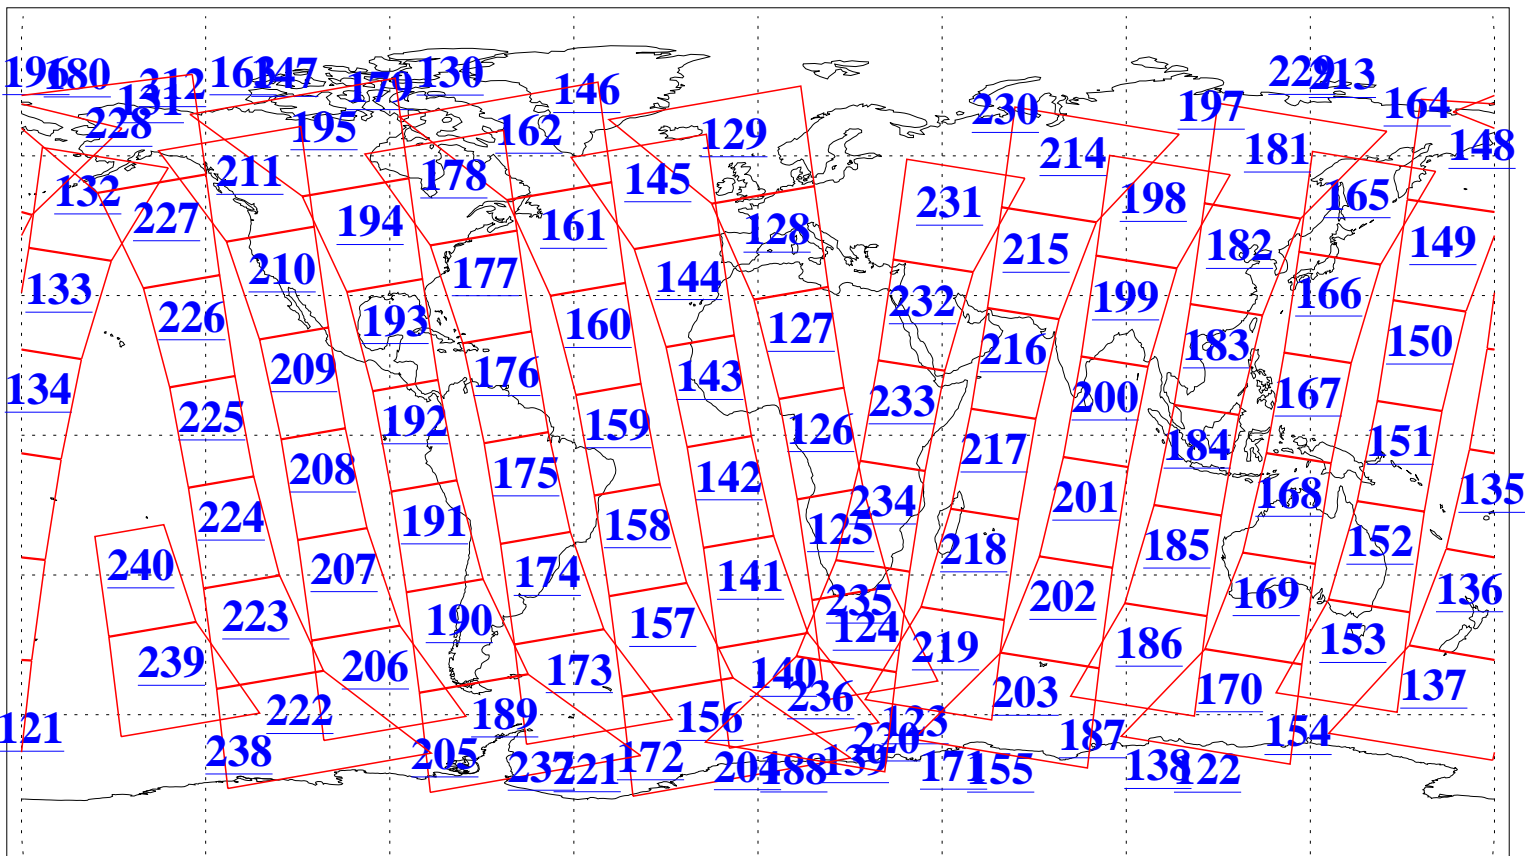

L1B Availability
AMSU Granules: 240
HSB Granules: 0
AIRS Granules: 240

24 Aug 2009
DoY 236
Aqua Day 2669
Granules: 1 to 120

Granules: 121 to 240

Legend: AMSU Available, HSB Available, AIRS Available

L1B Availability
AMSU Granules: 240
HSB Granules: 0
AIRS Granules: 240

24 Aug 2009
DoY 236
Aqua Day 2669

Ascending Granules

Descending Granules

Legend: AMSU Available, HSB Available, AIRS Available

L1B Availability
 AMSU Granules: 240
 HSB Granules: 0
 AIRS Granules: 240

24 Aug 2009
 DoY 236
 Aqua Day 2669

Northern Hemisphere Granules

Southern Hemisphere Granules

Legend: AMSU Available, HSB Available, AIRS Available