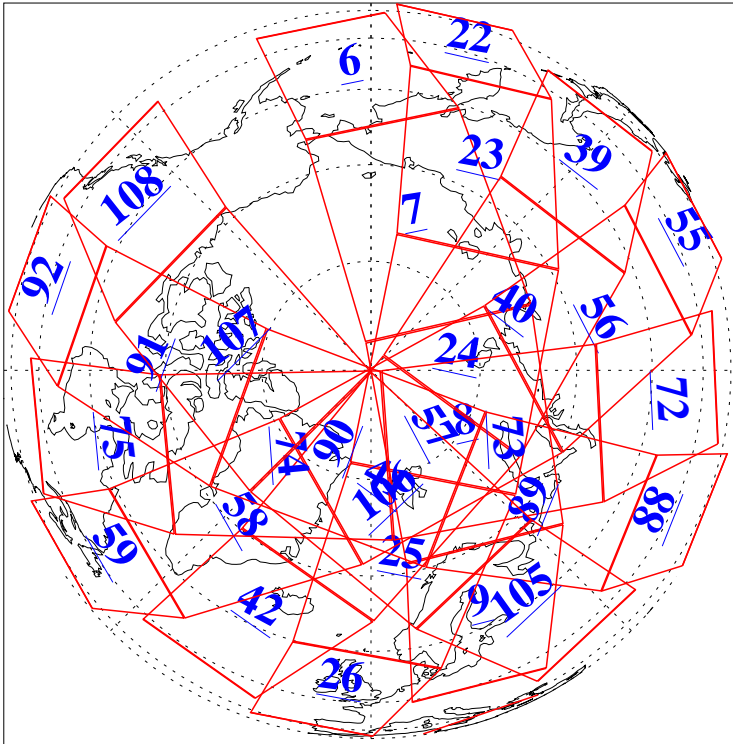

L1B Availability  
AMSU Granules: 240  
HSB Granules: 0  
AIRS Granules: 240

23 Aug 2009  
DoY 235  
Aqua Day 2668  
Granules: 1 to 120

Granules: 121 to 240

Legend: AMSU Available, HSB Available, AIRS Available

L1B Availability  
AMSU Granules: 240  
HSB Granules: 0  
AIRS Granules: 240

23 Aug 2009  
DoY 235  
Aqua Day 2668

Ascending Granules

Descending Granules

Legend: AMSU Available, HSB Available, AIRS Available

L1B Availability  
 AMSU Granules: 240  
 HSB Granules: 0  
 AIRS Granules: 240

23 Aug 2009  
 DoY 235  
 Aqua Day 2668

Northern Hemisphere Granules

Southern Hemisphere Granules

Legend: AMSU Available, HSB Available, AIRS Available