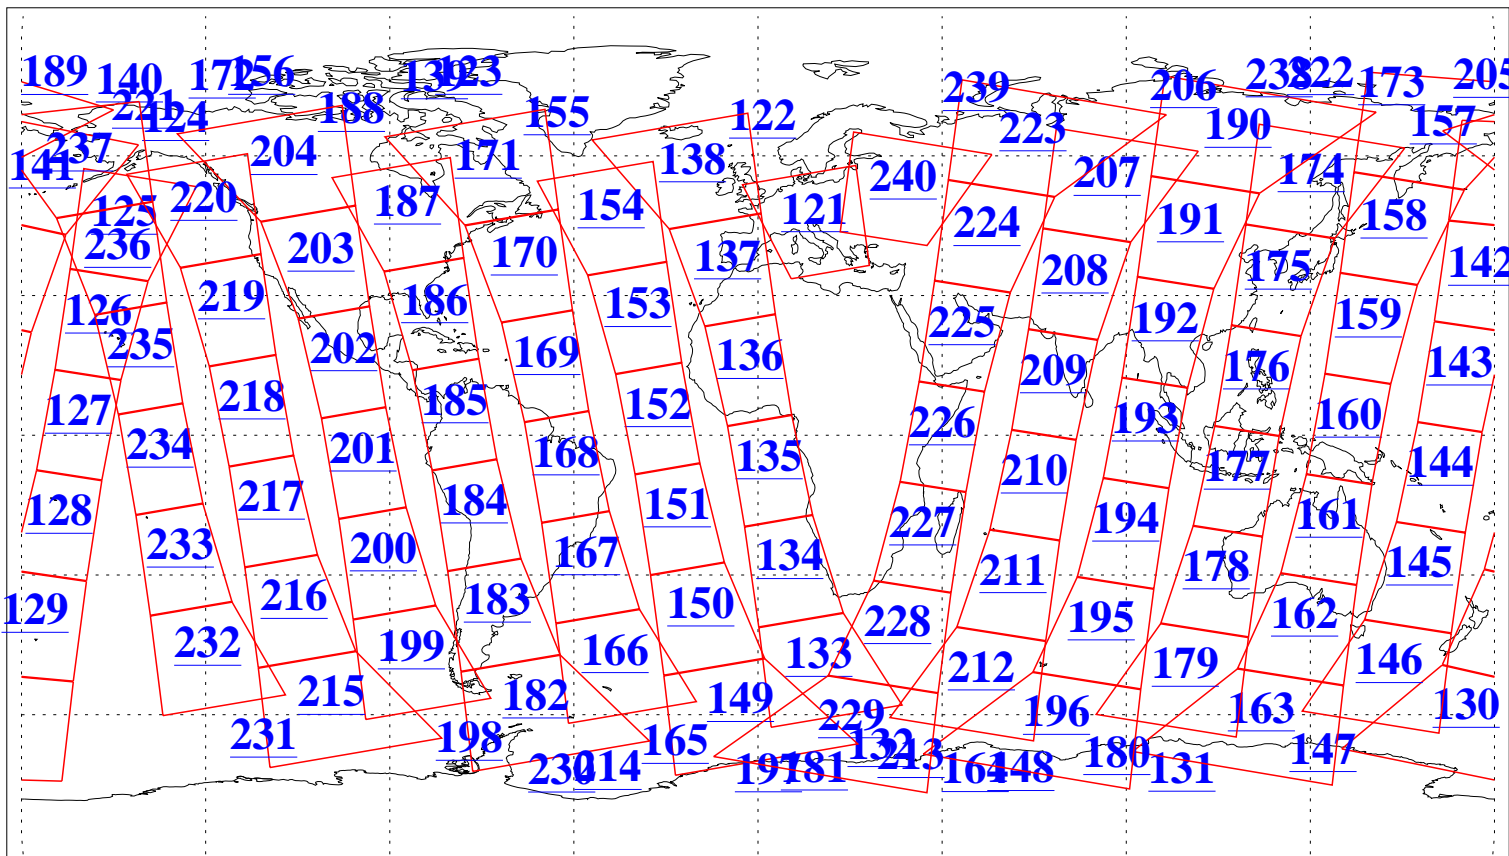

L1B Availability  
AMSU Granules: 240  
HSB Granules: 0  
AIRS Granules: 240

23 Aug 2009  
DoY 235  
Aqua Day 2668  
Granules: 1 to 120

Granules: 121 to 240

Legend: AMSU Available, HSB Available, AIRS Available

L1B Availability  
AMSU Granules: 240  
HSB Granules: 0  
AIRS Granules: 240

23 Aug 2009  
DoY 235  
Aqua Day 2668

Ascending Granules

Descending Granules

Legend: AMSU Available, HSB Available, AIRS Available

L1B Availability  
 AMSU Granules: 240  
 HSB Granules: 0  
 AIRS Granules: 240

23 Aug 2009  
 DoY 235  
 Aqua Day 2668

Northern Hemisphere Granules

Southern Hemisphere Granules

Legend: AMSU Available, HSB Available, AIRS Available