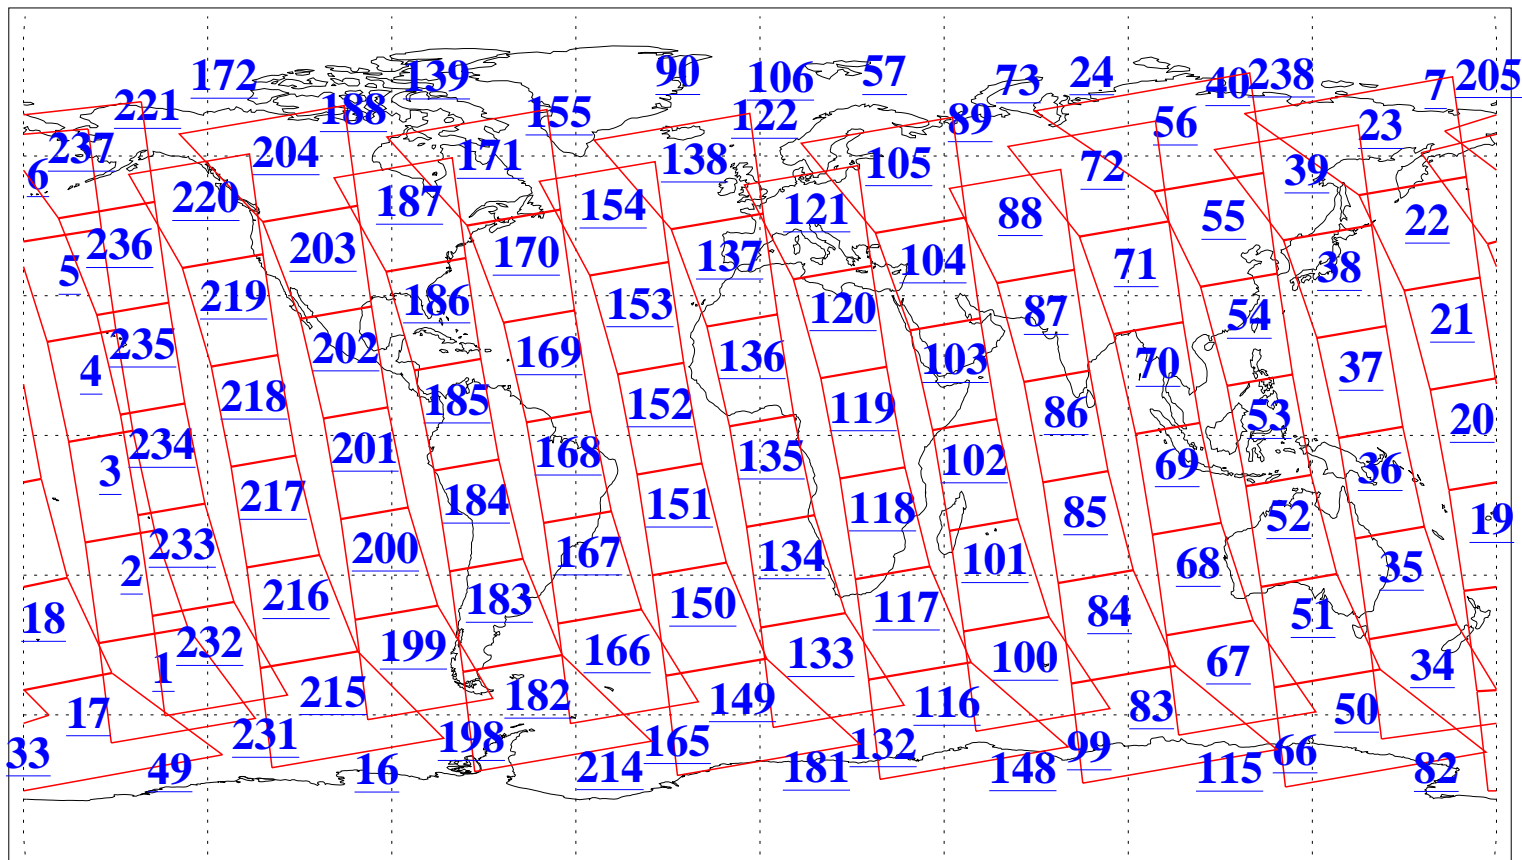

L1B Availability  
AMSU Granules: 240  
HSB Granules: 0  
AIRS Granules: 240

23 Aug 2009  
DoY 235  
Aqua Day 2668  
Granules: 1 to 120

Granules: 121 to 240

Legend: AMSU Available, HSB Available, AIRS Available

L1B Availability  
AMSU Granules: 240  
HSB Granules: 0  
AIRS Granules: 240

23 Aug 2009  
DoY 235  
Aqua Day 2668

Ascending Granules

Descending Granules

Legend: AMSU Available, HSB Available, AIRS Available

L1B Availability  
 AMSU Granules: 240  
 HSB Granules: 0  
 AIRS Granules: 240

23 Aug 2009  
 DoY 235  
 Aqua Day 2668

Northern Hemisphere Granules

Southern Hemisphere Granules

Legend: AMSU Available, HSB Available, AIRS Available