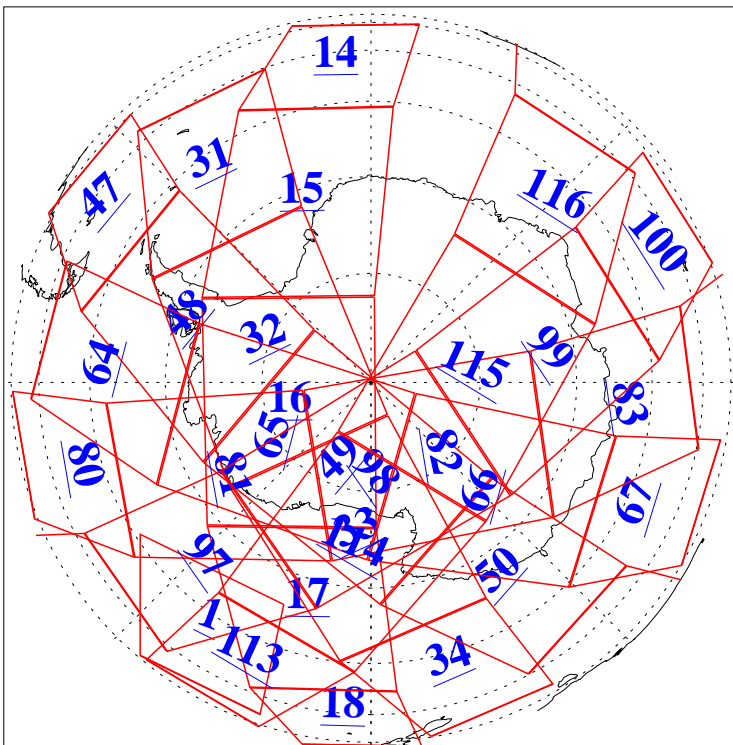

L1B Availability  
AMSU Granules: 240  
HSB Granules: 0  
AIRS Granules: 240

23 Aug 2009  
DoY 235  
Aqua Day 2668  
Granules: 1 to 120

Granules: 121 to 240

Legend: AMSU Available, HSB Available, AIRS Available

L1B Availability  
AMSU Granules: 240  
HSB Granules: 0  
AIRS Granules: 240

23 Aug 2009  
DoY 235  
Aqua Day 2668

Ascending Granules

Descending Granules

Legend: AMSU Available, HSB Available, AIRS Available

L1B Availability  
 AMSU Granules: 240  
 HSB Granules: 0  
 AIRS Granules: 240

23 Aug 2009  
 DoY 235  
 Aqua Day 2668

Northern Hemisphere Granules

Southern Hemisphere Granules

Legend: AMSU Available, HSB Available, AIRS Available