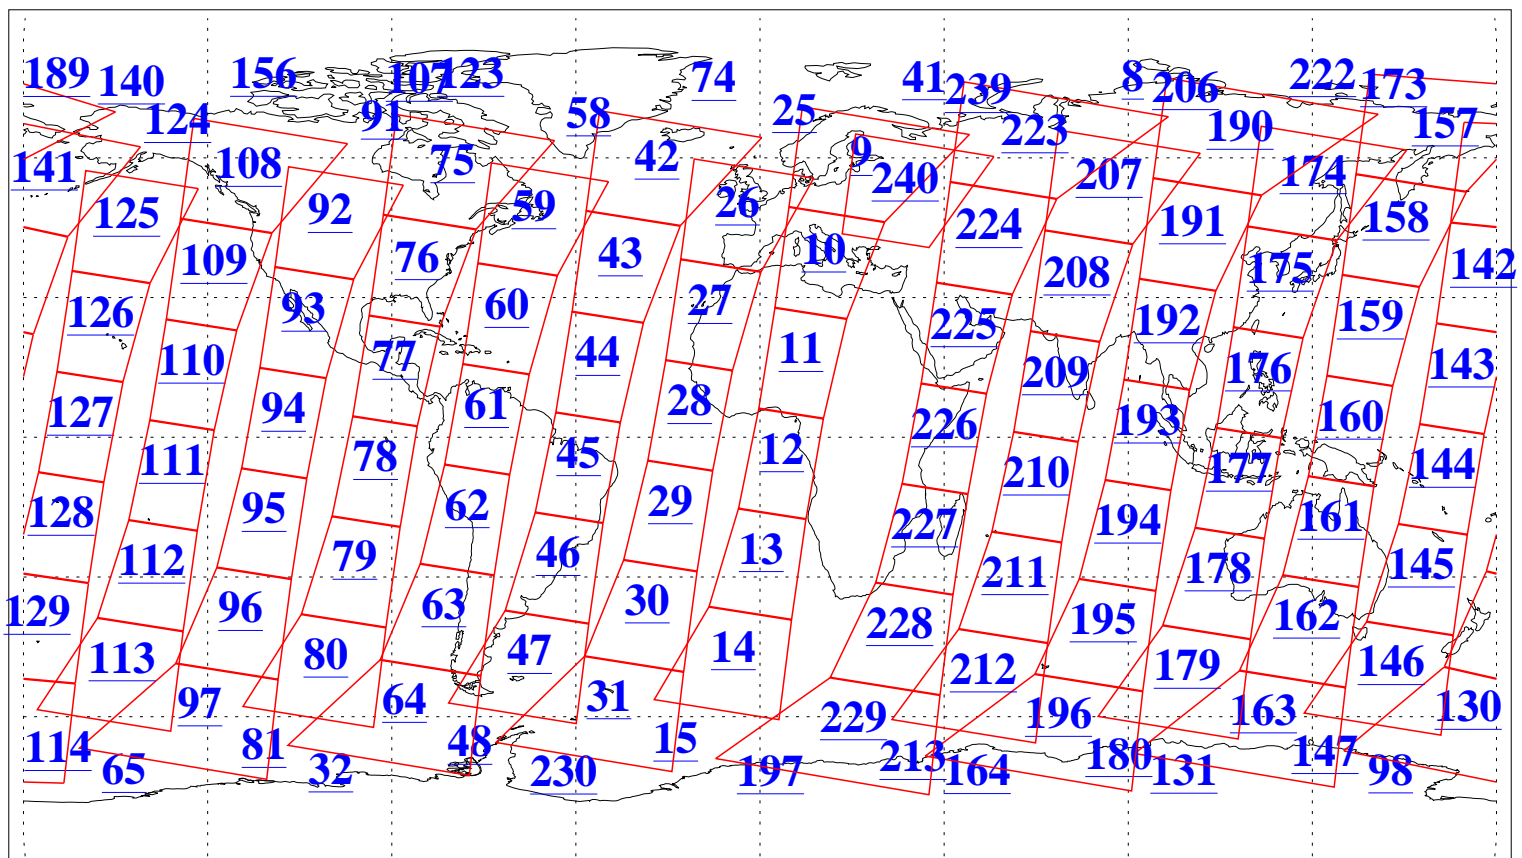

L1B Availability  
AMSU Granules: 240  
HSB Granules: 0  
AIRS Granules: 240

23 Aug 2009  
DoY 235  
Aqua Day 2668  
Granules: 1 to 120

Granules: 121 to 240

Legend: AMSU Available, HSB Available, AIRS Available

L1B Availability  
AMSU Granules: 240  
HSB Granules: 0  
AIRS Granules: 240

23 Aug 2009  
DoY 235  
Aqua Day 2668

Ascending Granules

Descending Granules

Legend: AMSU Available, HSB Available, AIRS Available

L1B Availability  
 AMSU Granules: 240  
 HSB Granules: 0  
 AIRS Granules: 240

23 Aug 2009  
 DoY 235  
 Aqua Day 2668

Northern Hemisphere Granules

Southern Hemisphere Granules

Legend: AMSU Available, HSB Available, AIRS Available