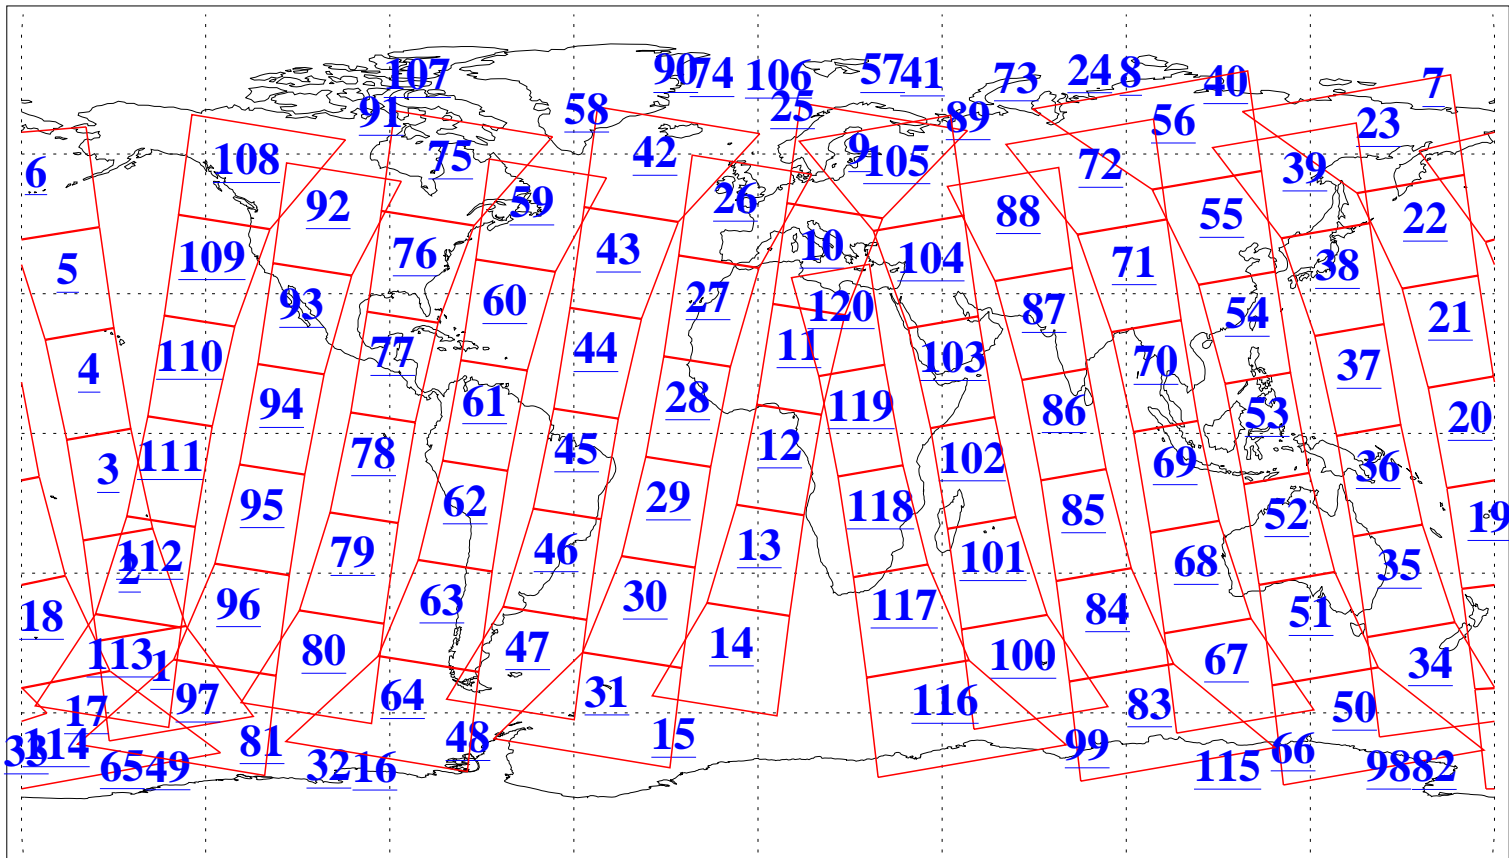

L1B Availability  
AMSU Granules: 240  
HSB Granules: 0  
AIRS Granules: 240

23 Aug 2009  
DoY 235  
Aqua Day 2668  
Granules: 1 to 120

Granules: 121 to 240

Legend: AMSU Available, HSB Available, AIRS Available

L1B Availability  
AMSU Granules: 240  
HSB Granules: 0  
AIRS Granules: 240

23 Aug 2009  
DoY 235  
Aqua Day 2668

Ascending Granules

Descending Granules

Legend: AMSU Available, HSB Available, AIRS Available

L1B Availability  
 AMSU Granules: 240  
 HSB Granules: 0  
 AIRS Granules: 240

23 Aug 2009  
 DoY 235  
 Aqua Day 2668

Northern Hemisphere Granules

Southern Hemisphere Granules

Legend: AMSU Available, HSB Available, AIRS Available