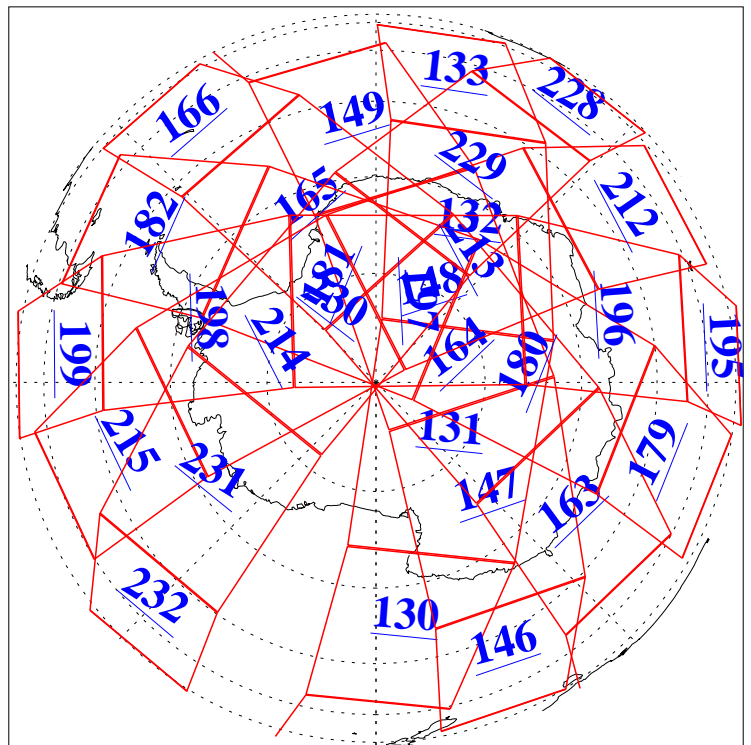

L1B Availability  
AMSU Granules: 240  
HSB Granules: 0  
AIRS Granules: 240

23 Aug 2009  
DoY 235  
Aqua Day 2668  
Granules: 1 to 120

Granules: 121 to 240

Legend: AMSU Available, HSB Available, AIRS Available

L1B Availability  
AMSU Granules: 240  
HSB Granules: 0  
AIRS Granules: 240

23 Aug 2009  
DoY 235  
Aqua Day 2668

Ascending Granules

Descending Granules

Legend: AMSU Available, HSB Available, AIRS Available

L1B Availability  
 AMSU Granules: 240  
 HSB Granules: 0  
 AIRS Granules: 240

23 Aug 2009  
 DoY 235  
 Aqua Day 2668

Northern Hemisphere Granules

Southern Hemisphere Granules

Legend: AMSU Available, HSB Available, AIRS Available