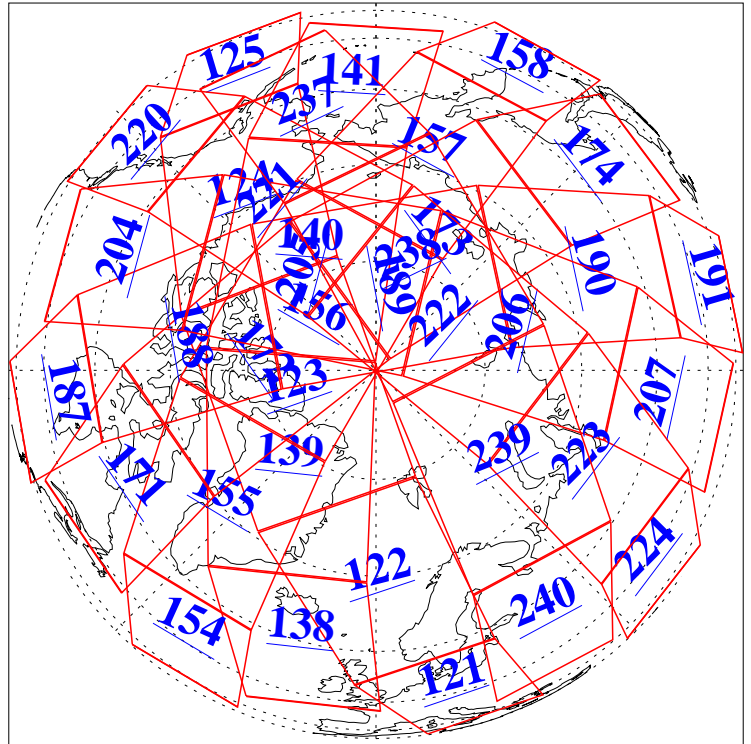

L1B Availability  
AMSU Granules: 240  
HSB Granules: 0  
AIRS Granules: 240

23 Aug 2009  
DoY 235  
Aqua Day 2668  
Granules: 1 to 120

Granules: 121 to 240

Legend: AMSU Available, HSB Available, AIRS Available

L1B Availability  
AMSU Granules: 240  
HSB Granules: 0  
AIRS Granules: 240

23 Aug 2009  
DoY 235  
Aqua Day 2668

Ascending Granules

Descending Granules

Legend: AMSU Available, HSB Available, AIRS Available

L1B Availability  
 AMSU Granules: 240  
 HSB Granules: 0  
 AIRS Granules: 240

23 Aug 2009  
 DoY 235  
 Aqua Day 2668

Northern Hemisphere Granules

Southern Hemisphere Granules

Legend: AMSU Available, HSB Available, AIRS Available