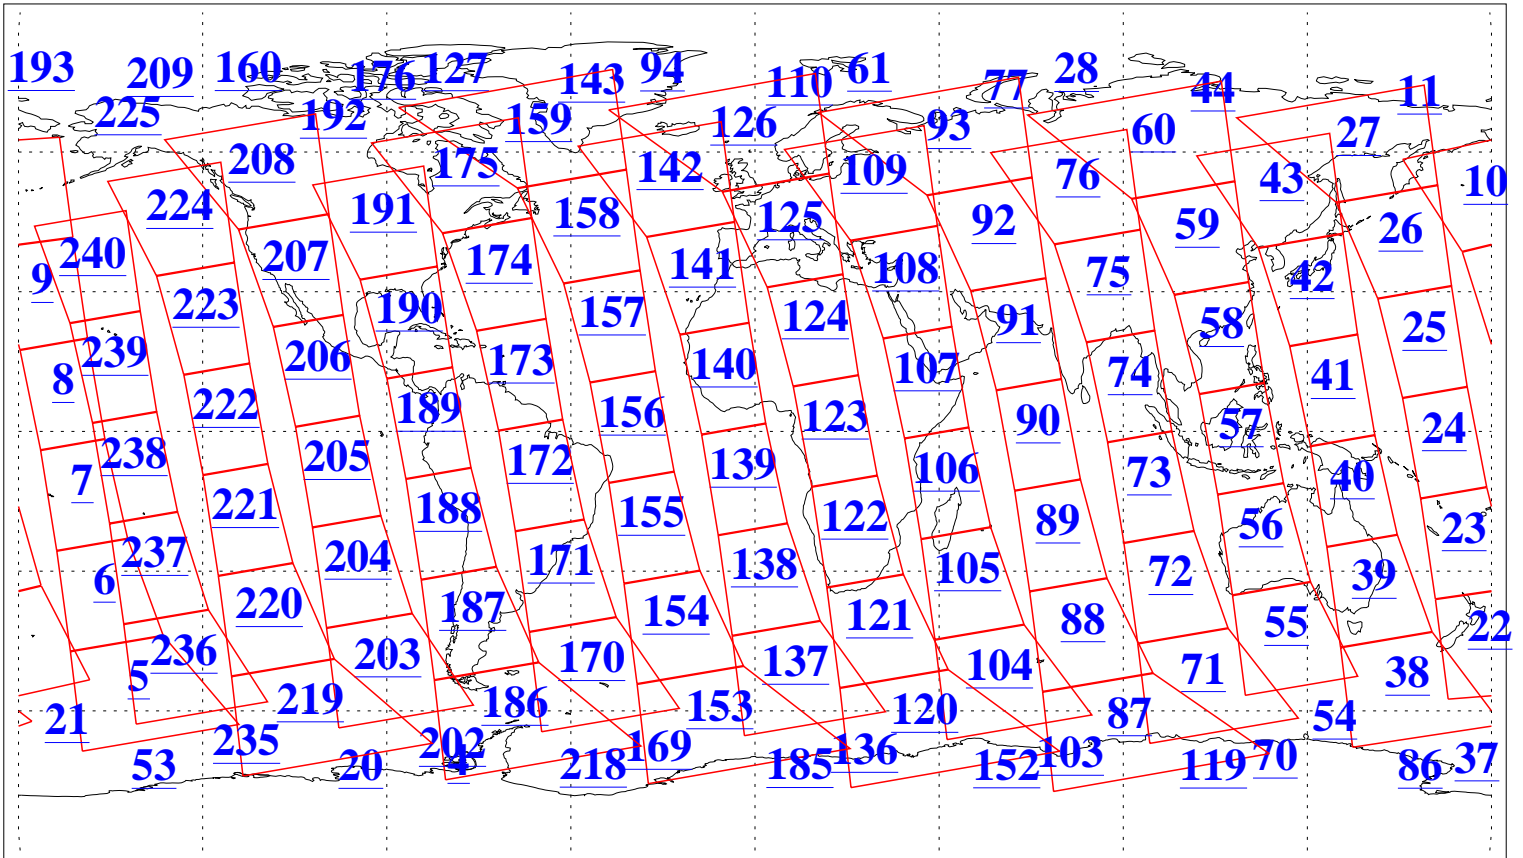

L1B Availability
AMSU Granules: 240
HSB Granules: 0
AIRS Granules: 240

19 Aug 2009
DoY 231
Aqua Day 2664
Granules: 1 to 120

Granules: 121 to 240

Legend: AMSU Available, HSB Available, AIRS Available

L1B Availability
AMSU Granules: 240
HSB Granules: 0
AIRS Granules: 240

19 Aug 2009
DoY 231
Aqua Day 2664
Ascending Granules

Descending Granules

Legend: AMSU Available, HSB Available, AIRS Available

L1B Availability
 AMSU Granules: 240
 HSB Granules: 0
 AIRS Granules: 240

19 Aug 2009
 DoY 231
 Aqua Day 2664

Northern Hemisphere Granules

Southern Hemisphere Granules

Legend: AMSU Available, HSB Available, AIRS Available