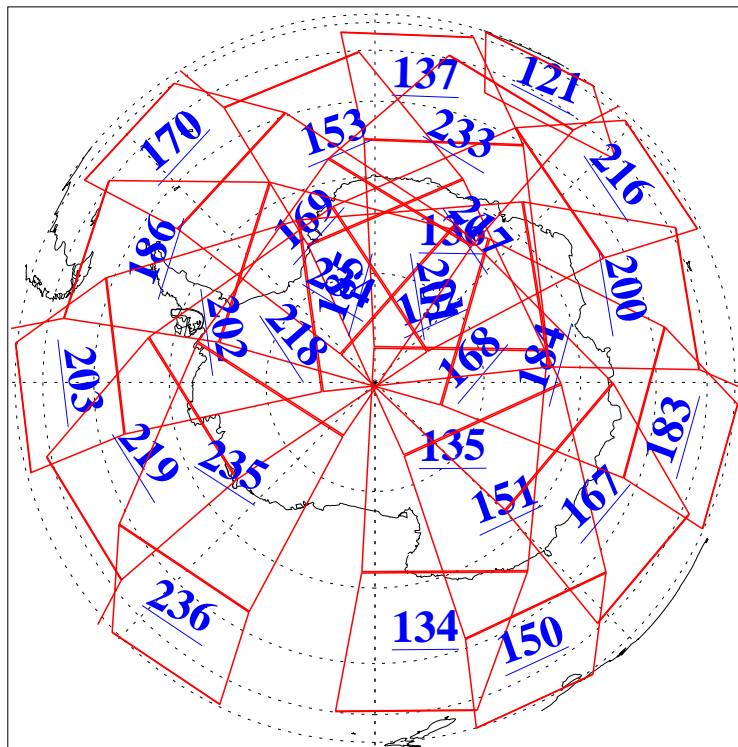

L1B Availability
AMSU Granules: 240
HSB Granules: 0
AIRS Granules: 240

19 Aug 2009
DoY 231
Aqua Day 2664
Granules: 1 to 120

Granules: 121 to 240

Legend: AMSU Available, HSB Available, AIRS Available

L1B Availability
AMSU Granules: 240
HSB Granules: 0
AIRS Granules: 240

19 Aug 2009
DoY 231
Aqua Day 2664
Ascending Granules

Descending Granules

Legend: AMSU Available, HSB Available, AIRS Available

L1B Availability
 AMSU Granules: 240
 HSB Granules: 0
 AIRS Granules: 240

19 Aug 2009
 DoY 231
 Aqua Day 2664

Northern Hemisphere Granules

Southern Hemisphere Granules

Legend: AMSU Available, HSB Available, AIRS Available