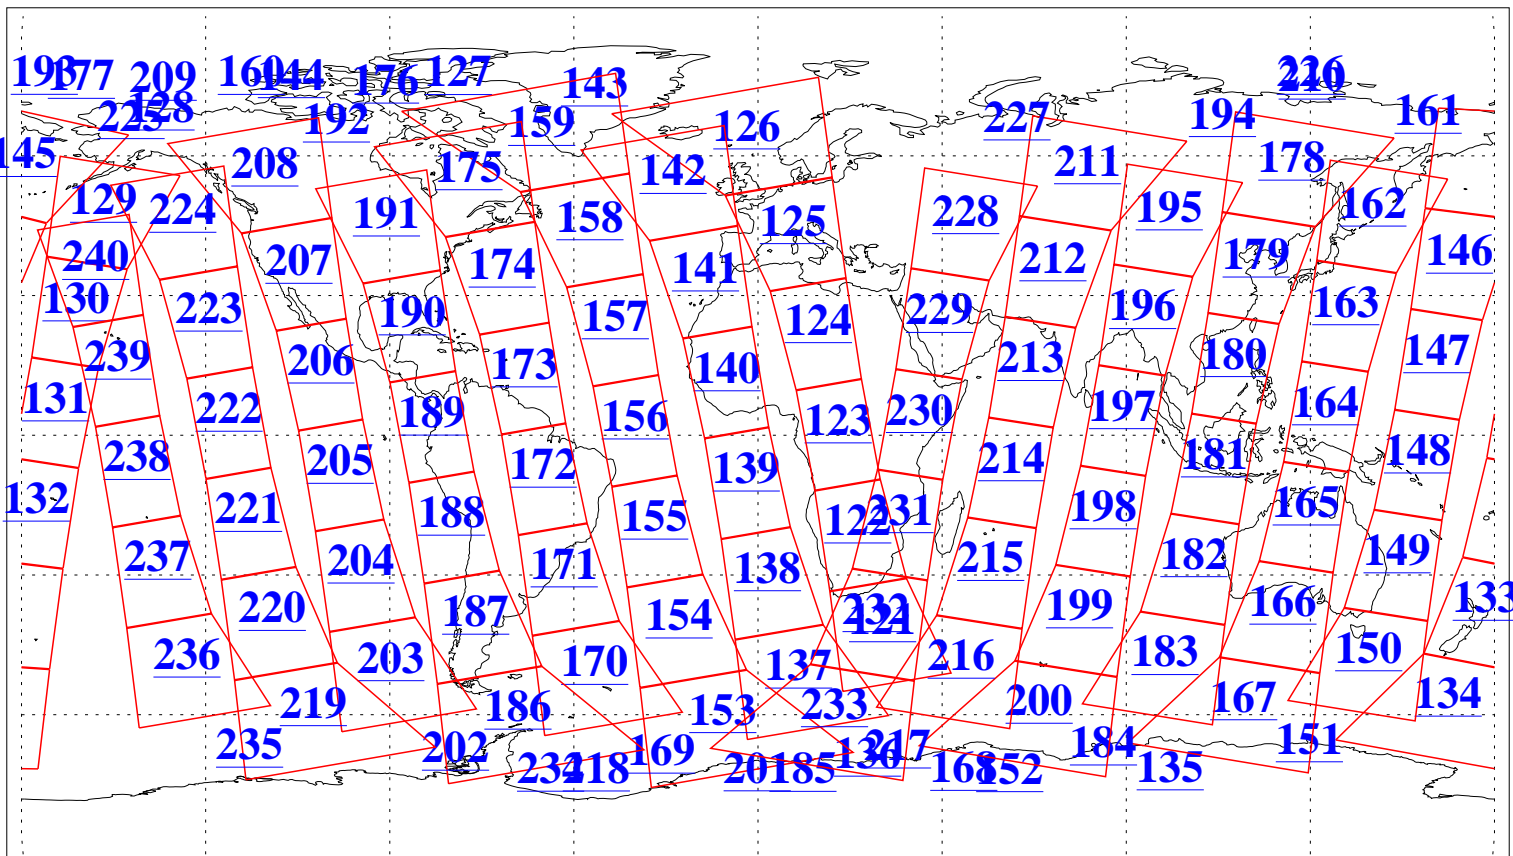

L1B Availability
AMSU Granules: 240
HSB Granules: 0
AIRS Granules: 240

19 Aug 2009
DoY 231
Aqua Day 2664
Granules: 1 to 120

Granules: 121 to 240

Legend: AMSU Available, HSB Available, AIRS Available

L1B Availability
AMSU Granules: 240
HSB Granules: 0
AIRS Granules: 240

19 Aug 2009
DoY 231
Aqua Day 2664
Ascending Granules

Descending Granules

Legend: AMSU Available, HSB Available, AIRS Available

L1B Availability
 AMSU Granules: 240
 HSB Granules: 0
 AIRS Granules: 240

19 Aug 2009
 DoY 231
 Aqua Day 2664