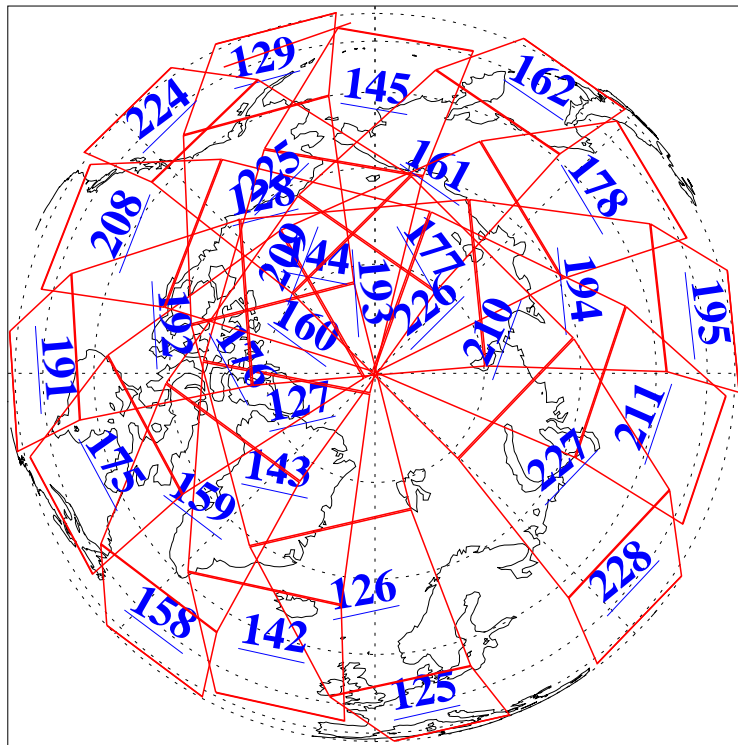

L1B Availability
AMSU Granules: 240
HSB Granules: 0
AIRS Granules: 240

19 Aug 2009
DoY 231
Aqua Day 2664
Granules: 1 to 120

Granules: 121 to 240

Legend: AMSU Available, HSB Available, AIRS Available

L1B Availability
AMSU Granules: 240
HSB Granules: 0
AIRS Granules: 240

19 Aug 2009
DoY 231
Aqua Day 2664
Ascending Granules

Descending Granules

Legend: AMSU Available, HSB Available, AIRS Available

L1B Availability
 AMSU Granules: 240
 HSB Granules: 0
 AIRS Granules: 240

19 Aug 2009
 DoY 231
 Aqua Day 2664

Northern Hemisphere Granules

Southern Hemisphere Granules

Legend: AMSU Available, HSB Available, AIRS Available