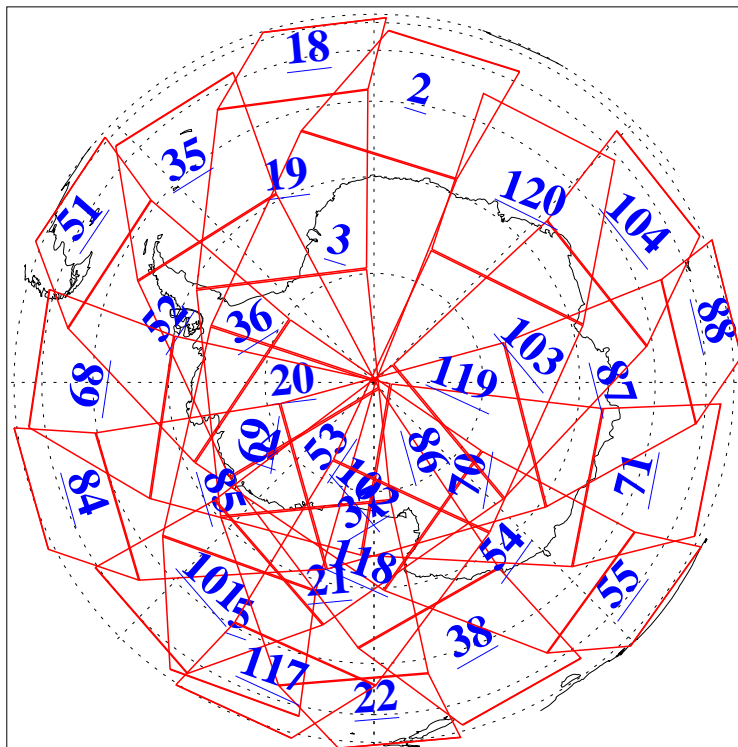

L1B Availability
AMSU Granules: 240
HSB Granules: 0
AIRS Granules: 240

19 Aug 2009
DoY 231
Aqua Day 2664
Granules: 1 to 120

Granules: 121 to 240

Legend: AMSU Available, HSB Available, AIRS Available

L1B Availability
AMSU Granules: 240
HSB Granules: 0
AIRS Granules: 240

19 Aug 2009
DoY 231
Aqua Day 2664
Ascending Granules

Descending Granules

Legend: AMSU Available, HSB Available, AIRS Available

L1B Availability
 AMSU Granules: 240
 HSB Granules: 0
 AIRS Granules: 240

19 Aug 2009
 DoY 231
 Aqua Day 2664

Northern Hemisphere Granules

Southern Hemisphere Granules

Legend: AMSU Available, HSB Available, AIRS Available