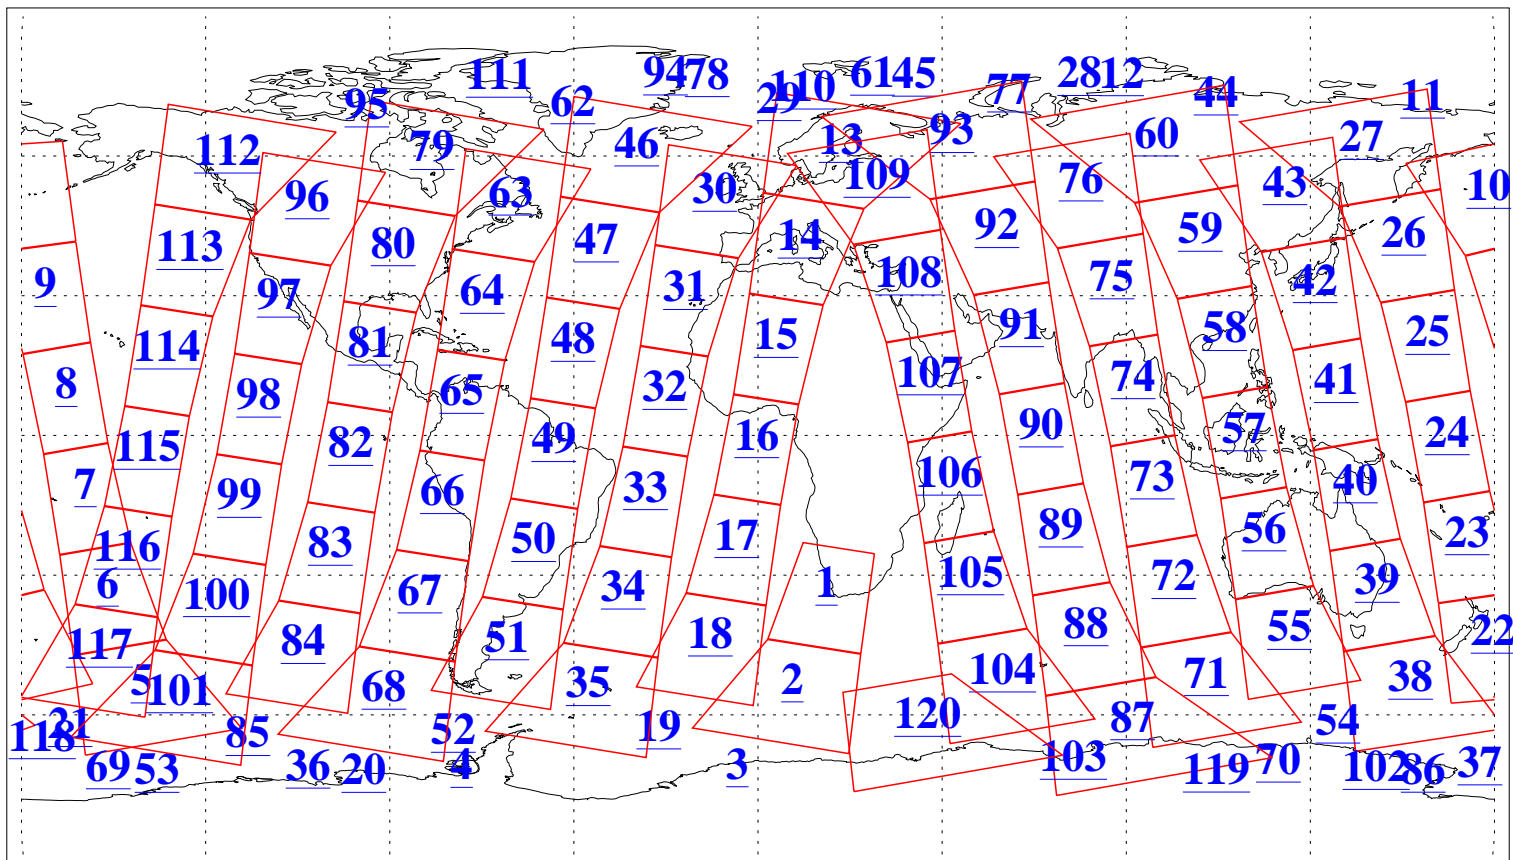

L1B Availability
AMSU Granules: 240
HSB Granules: 0
AIRS Granules: 240

19 Aug 2009
DoY 231
Aqua Day 2664
Granules: 1 to 120

Granules: 121 to 240

Legend: AMSU Available, HSB Available, AIRS Available

L1B Availability
AMSU Granules: 240
HSB Granules: 0
AIRS Granules: 240

19 Aug 2009
DoY 231
Aqua Day 2664
Ascending Granules

Descending Granules

Legend: AMSU Available, HSB Available, AIRS Available

L1B Availability
 AMSU Granules: 240
 HSB Granules: 0
 AIRS Granules: 240

19 Aug 2009
 DoY 231
 Aqua Day 2664

Northern Hemisphere Granules

Southern Hemisphere Granules

Legend: AMSU Available, HSB Available, AIRS Available