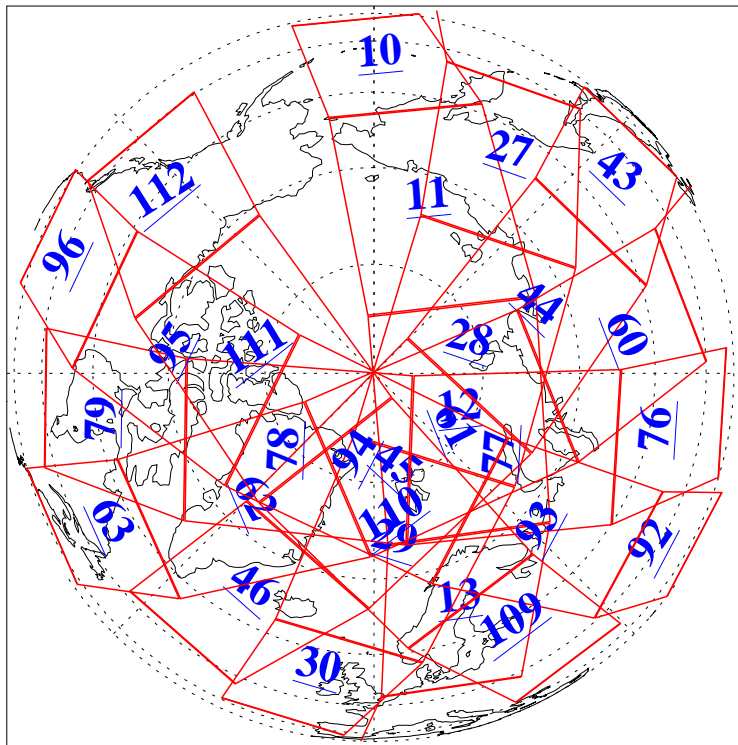

L1B Availability
AMSU Granules: 240
HSB Granules: 0
AIRS Granules: 240

19 Aug 2009
DoY 231
Aqua Day 2664
Granules: 1 to 120

Granules: 121 to 240

Legend: AMSU Available, HSB Available, AIRS Available

L1B Availability
AMSU Granules: 240
HSB Granules: 0
AIRS Granules: 240

19 Aug 2009
DoY 231
Aqua Day 2664
Ascending Granules

Descending Granules

Legend: AMSU Available, HSB Available, AIRS Available

L1B Availability
 AMSU Granules: 240
 HSB Granules: 0
 AIRS Granules: 240

19 Aug 2009
 DoY 231
 Aqua Day 2664

Northern Hemisphere Granules

Southern Hemisphere Granules

Legend: AMSU Available, HSB Available, AIRS Available