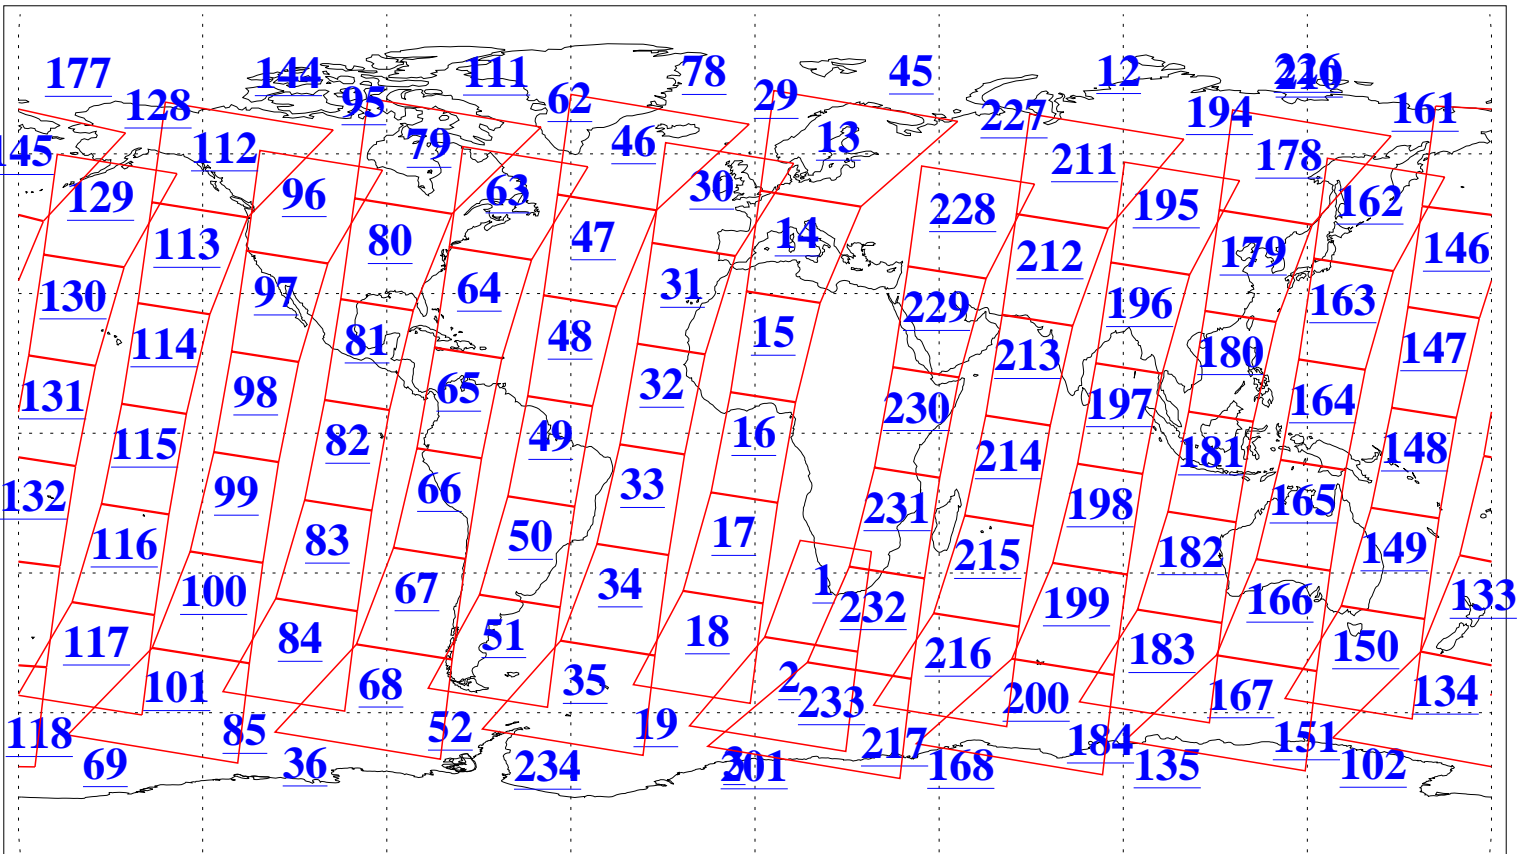

L1B Availability
AMSU Granules: 240
HSB Granules: 0
AIRS Granules: 240

19 Aug 2009
DoY 231
Aqua Day 2664
Granules: 1 to 120

Granules: 121 to 240

Legend: AMSU Available, HSB Available, AIRS Available

L1B Availability
AMSU Granules: 240
HSB Granules: 0
AIRS Granules: 240

19 Aug 2009
DoY 231
Aqua Day 2664
Ascending Granules

Descending Granules

Legend: AMSU Available, HSB Available, AIRS Available

L1B Availability
 AMSU Granules: 240
 HSB Granules: 0
 AIRS Granules: 240

19 Aug 2009
 DoY 231
 Aqua Day 2664

Northern Hemisphere Granules

Southern Hemisphere Granules

Legend: AMSU Available, HSB Available, AIRS Available