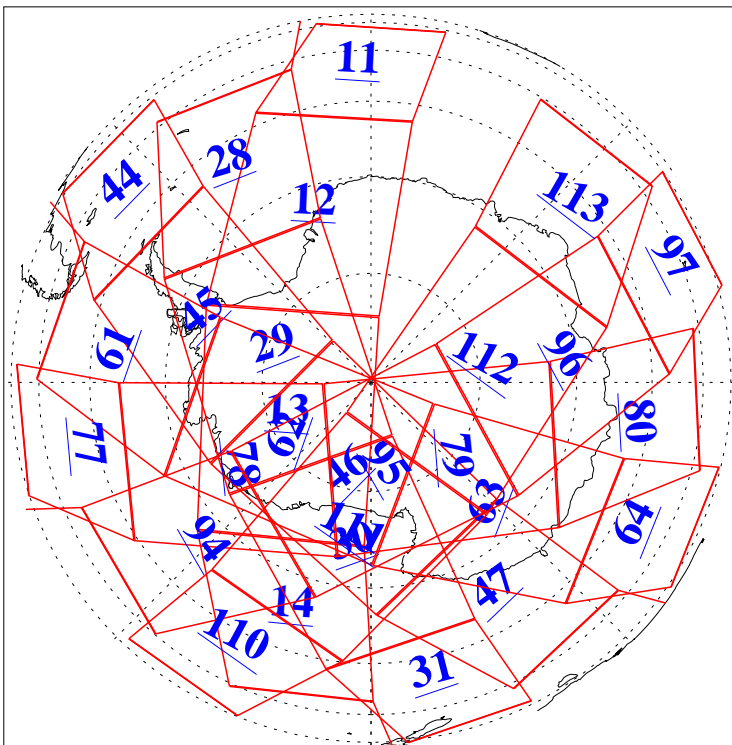

L1B Availability
AMSU Granules: 240
HSB Granules: 0
AIRS Granules: 240

18 Aug 2009
DoY 230
Aqua Day 2663
Granules: 1 to 120

Granules: 121 to 240

Legend: AMSU Available, HSB Available, AIRS Available

L1B Availability
AMSU Granules: 240
HSB Granules: 0
AIRS Granules: 240

18 Aug 2009
DoY 230
Aqua Day 2663
Ascending Granules

Descending Granules

Legend: AMSU Available, HSB Available, AIRS Available

L1B Availability
AMSU Granules: 240
HSB Granules: 0
AIRS Granules: 240

18 Aug 2009
DoY 230
Aqua Day 2663

Northern Hemisphere Granules

Southern Hemisphere Granules

Legend: AMSU Available, HSB Available, AIRS Available