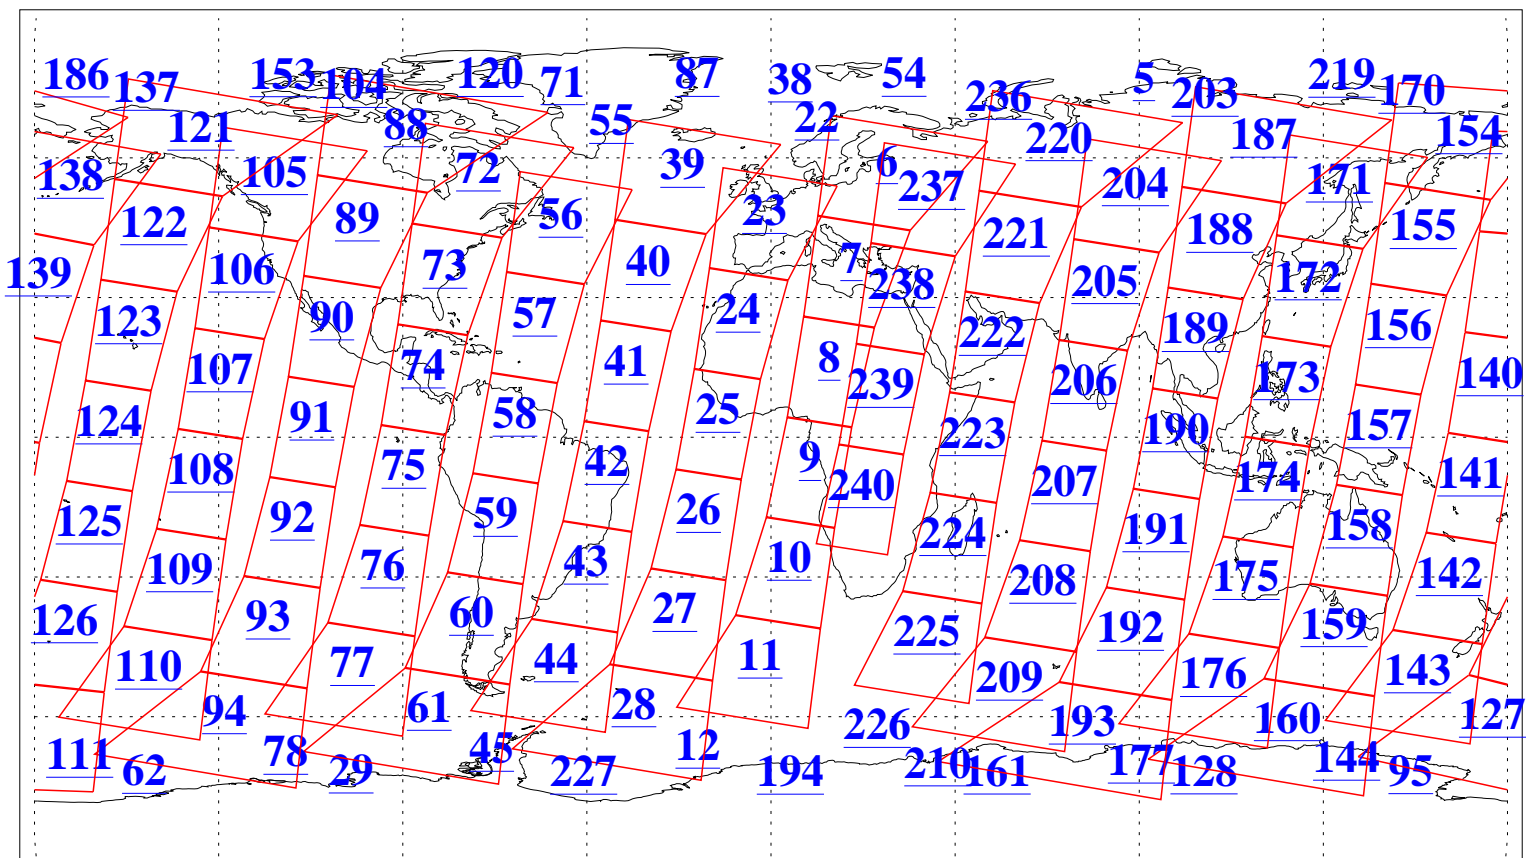

L1B Availability
AMSU Granules: 240
HSB Granules: 0
AIRS Granules: 240

18 Aug 2009
DoY 230
Aqua Day 2663
Granules: 1 to 120

Granules: 121 to 240

Legend: AMSU Available, HSB Available, AIRS Available

L1B Availability
AMSU Granules: 240
HSB Granules: 0
AIRS Granules: 240

18 Aug 2009
DoY 230
Aqua Day 2663
Ascending Granules

Descending Granules

Legend: AMSU Available, HSB Available, AIRS Available

L1B Availability
AMSU Granules: 240
HSB Granules: 0
AIRS Granules: 240

18 Aug 2009
DoY 230
Aqua Day 2663

Northern Hemisphere Granules

Southern Hemisphere Granules

Legend: AMSU Available, HSB Available, AIRS Available