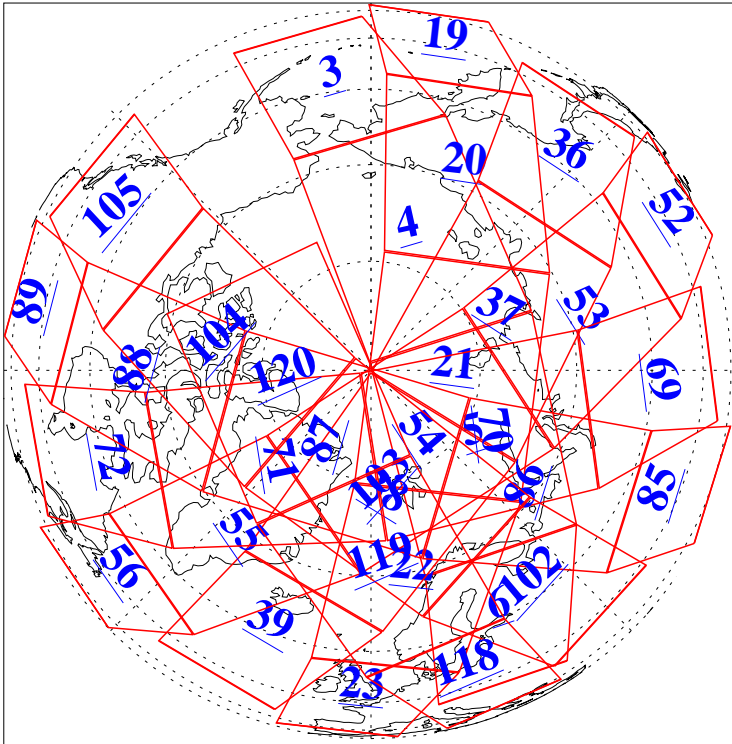

L1B Availability
AMSU Granules: 240
HSB Granules: 0
AIRS Granules: 240

18 Aug 2009
DoY 230
Aqua Day 2663
Granules: 1 to 120

Granules: 121 to 240

Legend: AMSU Available, HSB Available, AIRS Available

L1B Availability
AMSU Granules: 240
HSB Granules: 0
AIRS Granules: 240

18 Aug 2009
DoY 230
Aqua Day 2663
Ascending Granules

Descending Granules

Legend: AMSU Available, HSB Available, AIRS Available

L1B Availability
AMSU Granules: 240
HSB Granules: 0
AIRS Granules: 240

18 Aug 2009
DoY 230
Aqua Day 2663

Northern Hemisphere Granules

Southern Hemisphere Granules

Legend: AMSU Available, HSB Available, AIRS Available