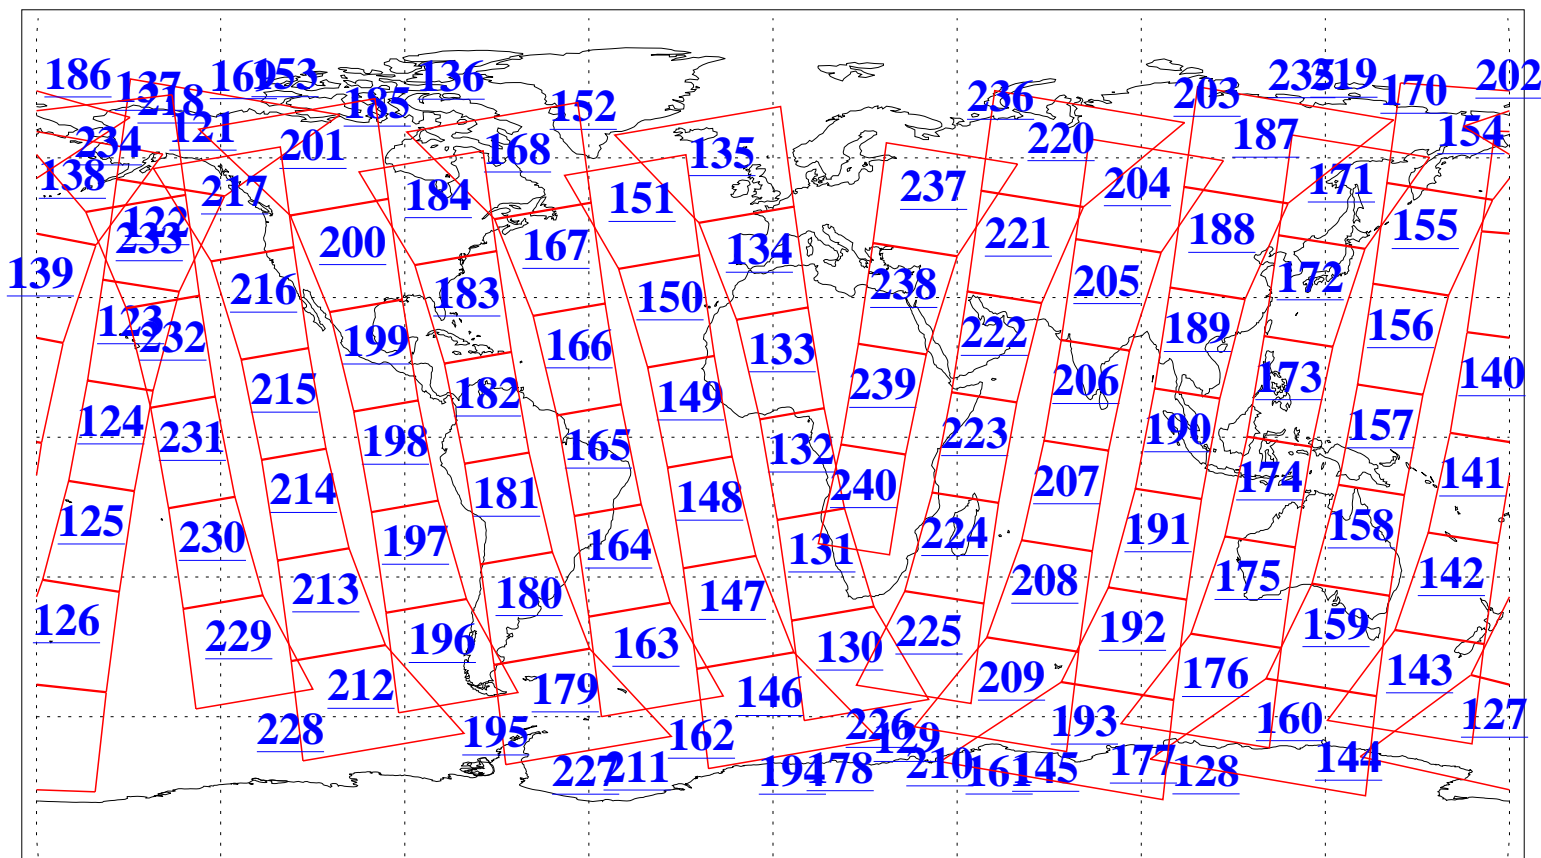

L1B Availability
AMSU Granules: 240
HSB Granules: 0
AIRS Granules: 240

18 Aug 2009
DoY 230
Aqua Day 2663
Granules: 1 to 120

Granules: 121 to 240

Legend: AMSU Available, HSB Available, AIRS Available

L1B Availability
AMSU Granules: 240
HSB Granules: 0
AIRS Granules: 240

18 Aug 2009
DoY 230
Aqua Day 2663
Ascending Granules

Descending Granules

Legend: AMSU Available, HSB Available, AIRS Available

L1B Availability
AMSU Granules: 240
HSB Granules: 0
AIRS Granules: 240

18 Aug 2009
DoY 230
Aqua Day 2663

Northern Hemisphere Granules

Southern Hemisphere Granules

Legend: AMSU Available, HSB Available, AIRS Available