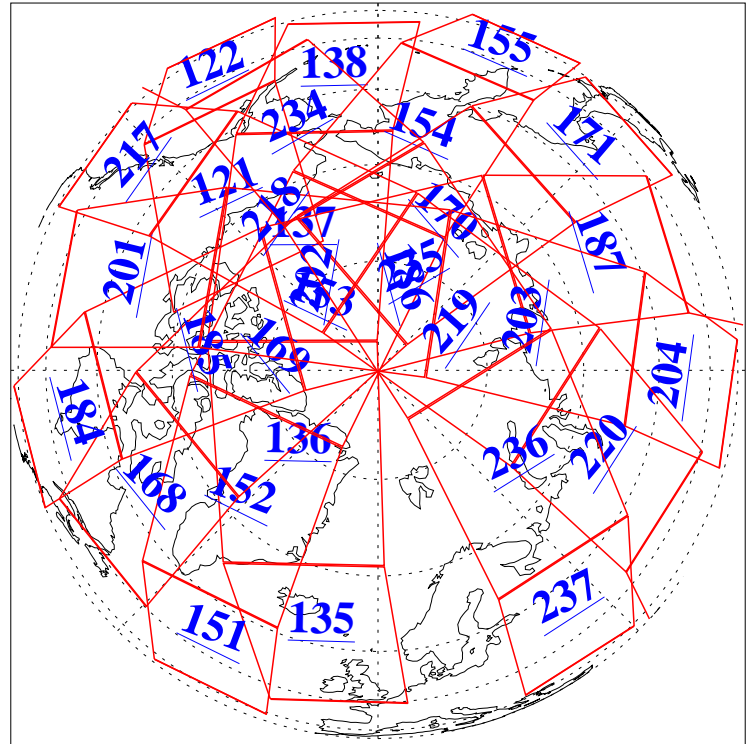

L1B Availability
AMSU Granules: 240
HSB Granules: 0
AIRS Granules: 240

18 Aug 2009
DoY 230
Aqua Day 2663
Granules: 1 to 120

Granules: 121 to 240

Legend: AMSU Available, HSB Available, AIRS Available

L1B Availability
AMSU Granules: 240
HSB Granules: 0
AIRS Granules: 240

18 Aug 2009
DoY 230
Aqua Day 2663
Ascending Granules

Descending Granules

Legend: AMSU Available, HSB Available, AIRS Available

L1B Availability
AMSU Granules: 240
HSB Granules: 0
AIRS Granules: 240

18 Aug 2009
DoY 230
Aqua Day 2663

Northern Hemisphere Granules

Southern Hemisphere Granules

Legend: AMSU Available, HSB Available, AIRS Available