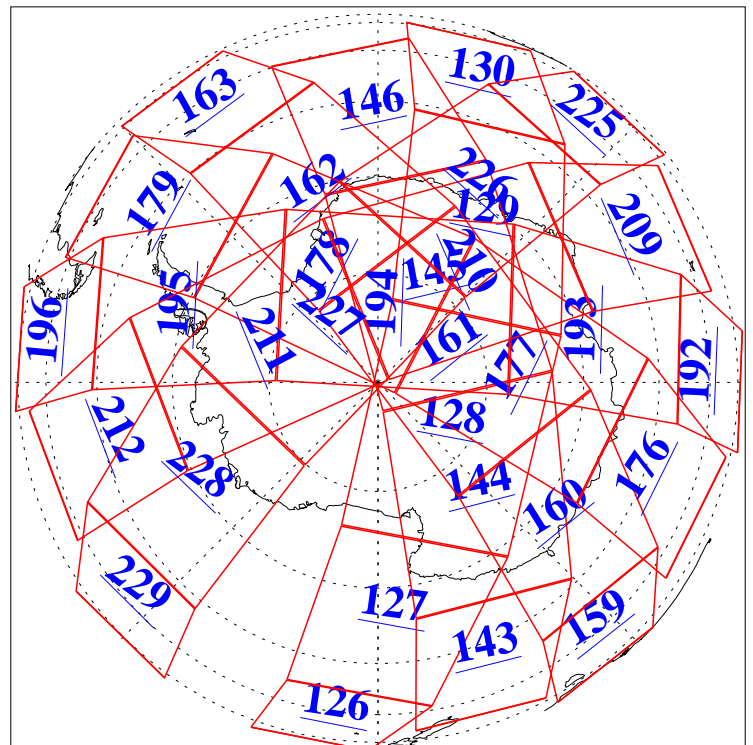

L1B Availability
AMSU Granules: 240
HSB Granules: 0
AIRS Granules: 240

18 Aug 2009
DoY 230
Aqua Day 2663
Granules: 1 to 120

Granules: 121 to 240

Legend: AMSU Available, HSB Available, AIRS Available

L1B Availability
AMSU Granules: 240
HSB Granules: 0
AIRS Granules: 240

18 Aug 2009
DoY 230
Aqua Day 2663
Ascending Granules

Descending Granules

Legend: AMSU Available, HSB Available, AIRS Available

L1B Availability
AMSU Granules: 240
HSB Granules: 0
AIRS Granules: 240

18 Aug 2009
DoY 230
Aqua Day 2663

Northern Hemisphere Granules

Southern Hemisphere Granules

Legend: AMSU Available, HSB Available, AIRS Available