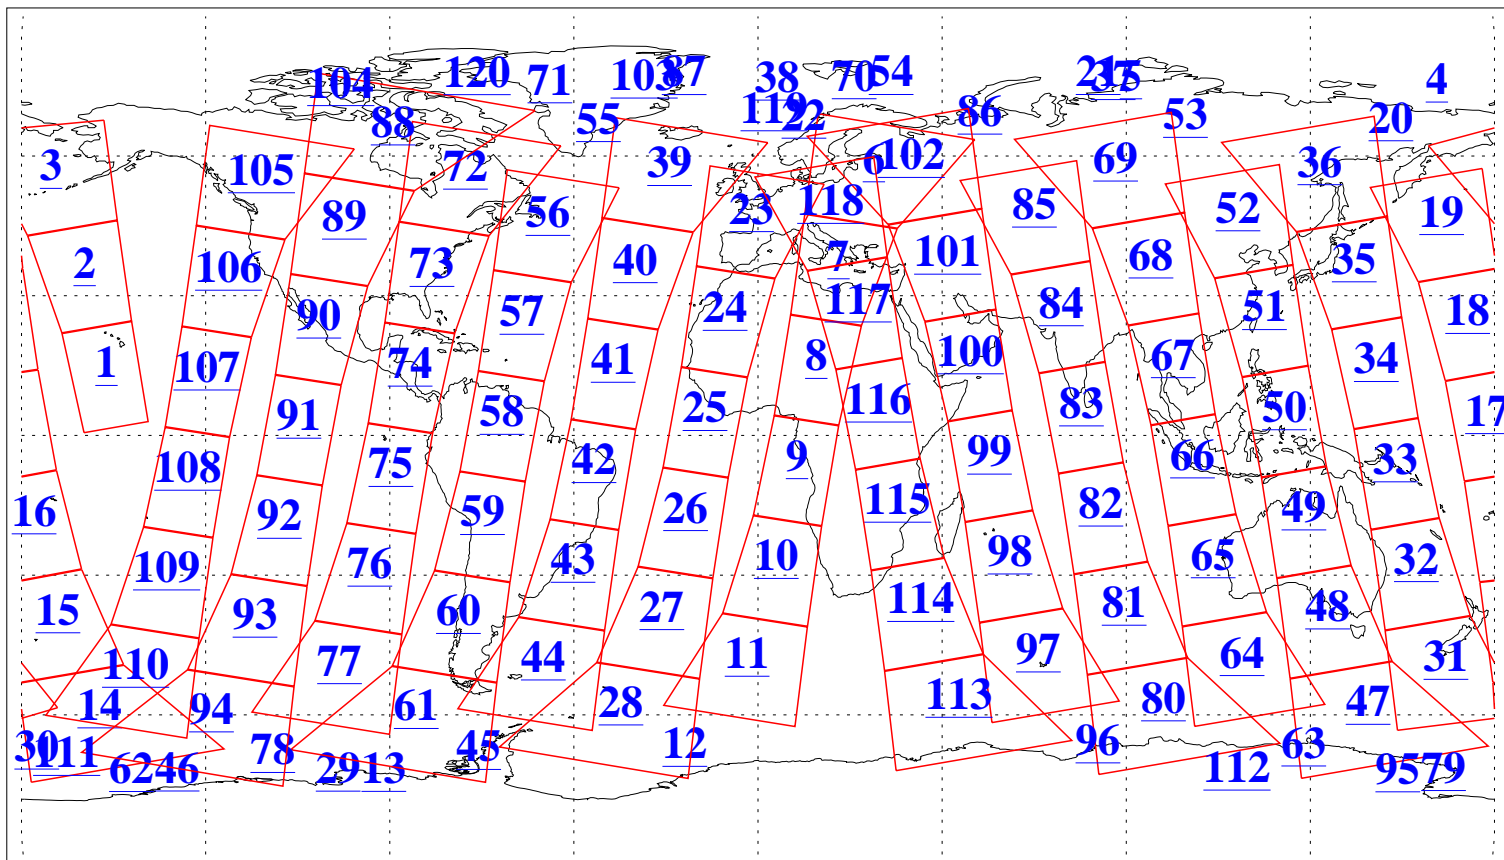

L1B Availability
AMSU Granules: 240
HSB Granules: 0
AIRS Granules: 240

18 Aug 2009
DoY 230
Aqua Day 2663
Granules: 1 to 120

Granules: 121 to 240

Legend: AMSU Available, HSB Available, AIRS Available

L1B Availability
AMSU Granules: 240
HSB Granules: 0
AIRS Granules: 240

18 Aug 2009
DoY 230
Aqua Day 2663
Ascending Granules

Descending Granules

Legend: AMSU Available, HSB Available, AIRS Available

L1B Availability
AMSU Granules: 240
HSB Granules: 0
AIRS Granules: 240

18 Aug 2009
DoY 230
Aqua Day 2663

Northern Hemisphere Granules

Southern Hemisphere Granules

Legend: AMSU Available, HSB Available, AIRS Available