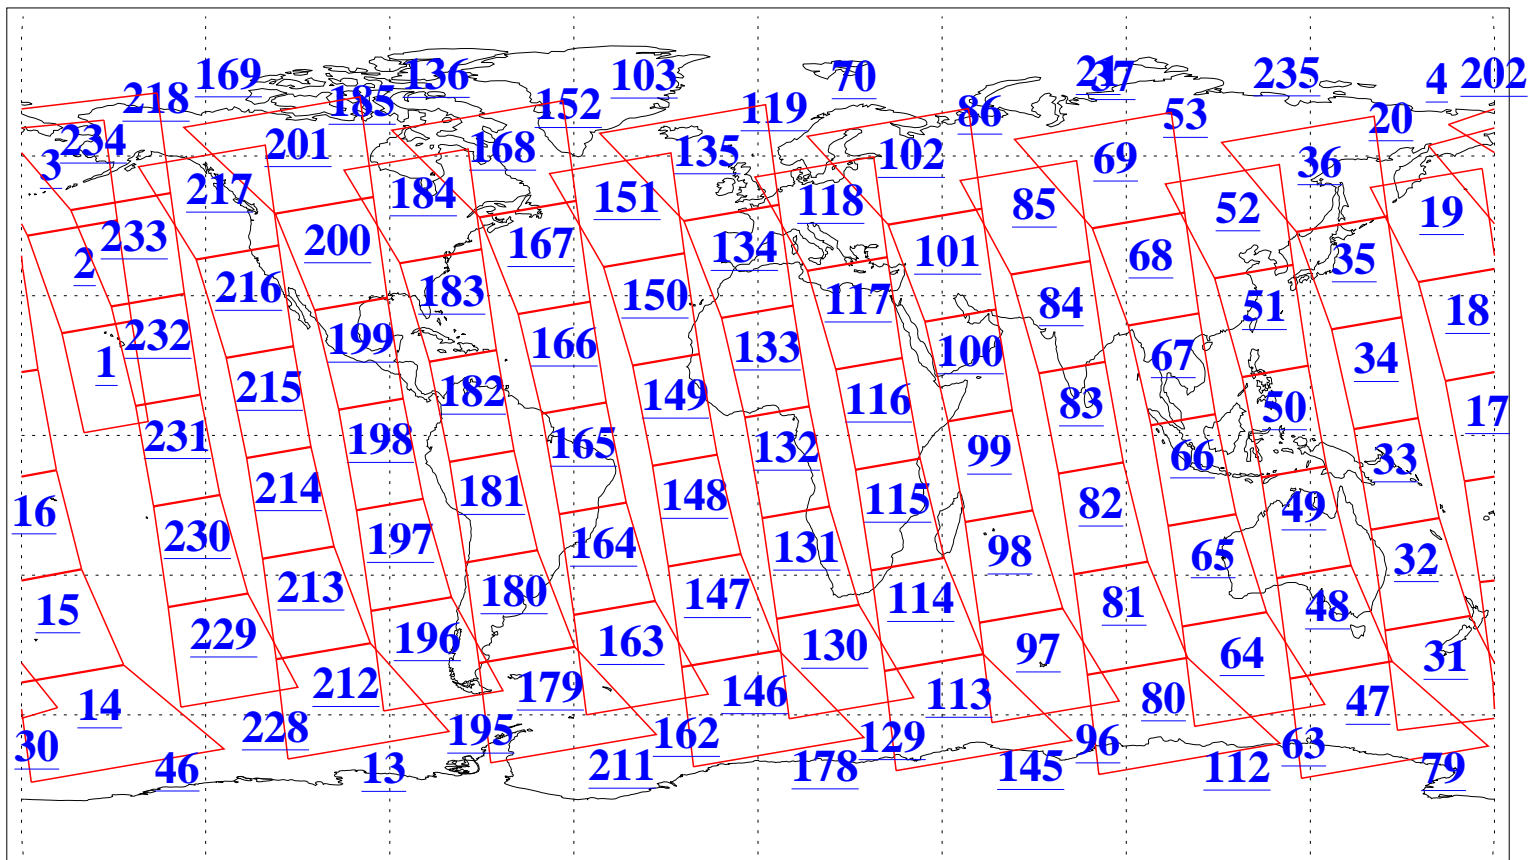

L1B Availability
AMSU Granules: 240
HSB Granules: 0
AIRS Granules: 240

18 Aug 2009
DoY 230
Aqua Day 2663
Granules: 1 to 120

Granules: 121 to 240

Legend: AMSU Available, HSB Available, AIRS Available

L1B Availability
AMSU Granules: 240
HSB Granules: 0
AIRS Granules: 240

18 Aug 2009
DoY 230
Aqua Day 2663
Ascending Granules

Descending Granules

Legend: AMSU Available, HSB Available, AIRS Available

L1B Availability
AMSU Granules: 240
HSB Granules: 0
AIRS Granules: 240

18 Aug 2009
DoY 230
Aqua Day 2663

Northern Hemisphere Granules

Southern Hemisphere Granules

Legend: AMSU Available, HSB Available, AIRS Available