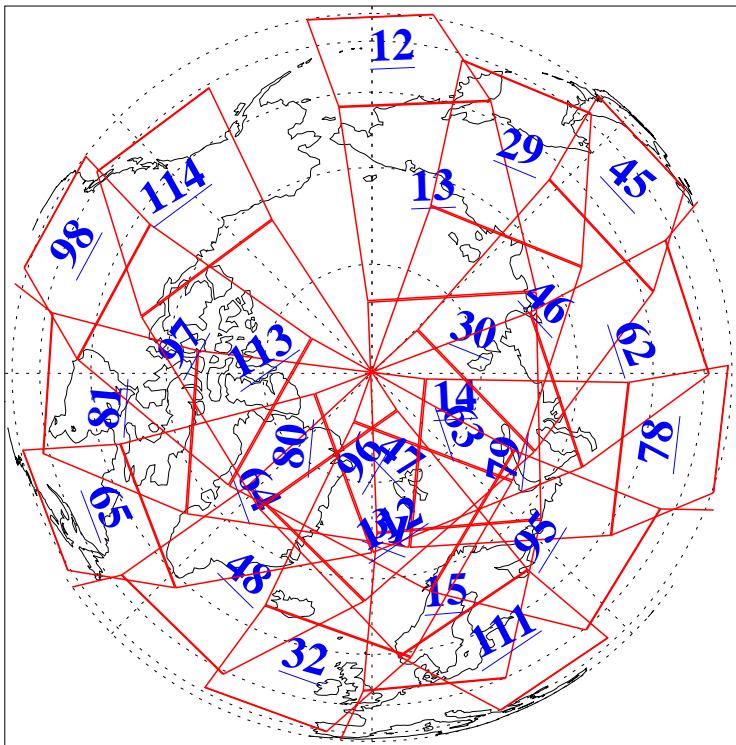

L1B Availability
AMSU Granules: 240
HSB Granules: 0
AIRS Granules: 240

17 Aug 2009
DoY 229
Aqua Day 2662
Granules: 1 to 120

Granules: 121 to 240

Legend: AMSU Available, HSB Available, AIRS Available

L1B Availability
AMSU Granules: 240
HSB Granules: 0
AIRS Granules: 240

17 Aug 2009
DoY 229
Aqua Day 2662

Ascending Granules

Descending Granules

Legend: AMSU Available, HSB Available, AIRS Available

L1B Availability
 AMSU Granules: 240
 HSB Granules: 0
 AIRS Granules: 240

17 Aug 2009
 DoY 229
 Aqua Day 2662

Northern Hemisphere Granules

Southern Hemisphere Granules

Legend: AMSU Available, HSB Available, AIRS Available