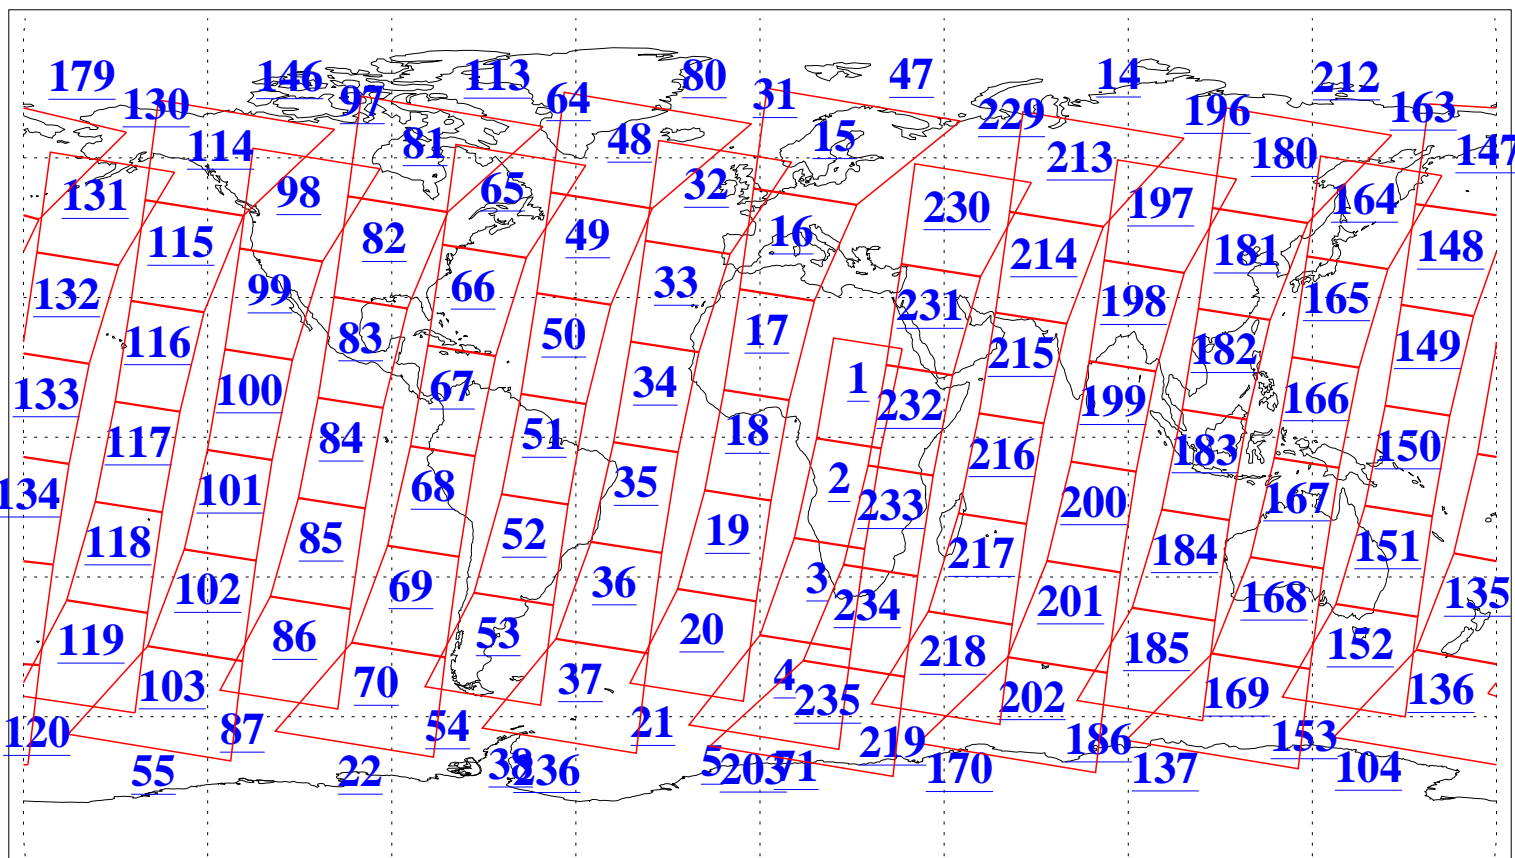

L1B Availability
AMSU Granules: 240
HSB Granules: 0
AIRS Granules: 240

17 Aug 2009
DoY 229
Aqua Day 2662
Granules: 1 to 120

Granules: 121 to 240

Legend: AMSU Available, HSB Available, AIRS Available

L1B Availability
AMSU Granules: 240
HSB Granules: 0
AIRS Granules: 240

17 Aug 2009
DoY 229
Aqua Day 2662

Ascending Granules

Descending Granules

Legend: AMSU Available, HSB Available, AIRS Available

L1B Availability
 AMSU Granules: 240
 HSB Granules: 0
 AIRS Granules: 240

17 Aug 2009
 DoY 229
 Aqua Day 2662

Northern Hemisphere Granules

Southern Hemisphere Granules

Legend: AMSU Available, HSB Available, AIRS Available