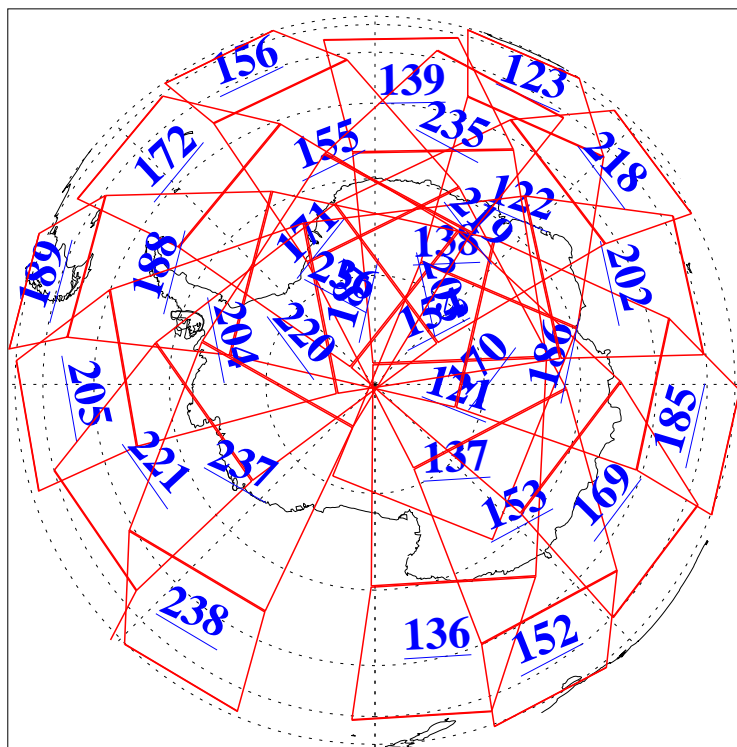

L1B Availability
AMSU Granules: 240
HSB Granules: 0
AIRS Granules: 240

17 Aug 2009
DoY 229
Aqua Day 2662
Granules: 1 to 120

Granules: 121 to 240

Legend: AMSU Available, HSB Available, AIRS Available

L1B Availability
AMSU Granules: 240
HSB Granules: 0
AIRS Granules: 240

17 Aug 2009
DoY 229
Aqua Day 2662

Ascending Granules

Descending Granules

Legend: AMSU Available, HSB Available, AIRS Available

L1B Availability
 AMSU Granules: 240
 HSB Granules: 0
 AIRS Granules: 240

17 Aug 2009
 DoY 229
 Aqua Day 2662

Northern Hemisphere Granules

Southern Hemisphere Granules

Legend: AMSU Available, HSB Available, AIRS Available