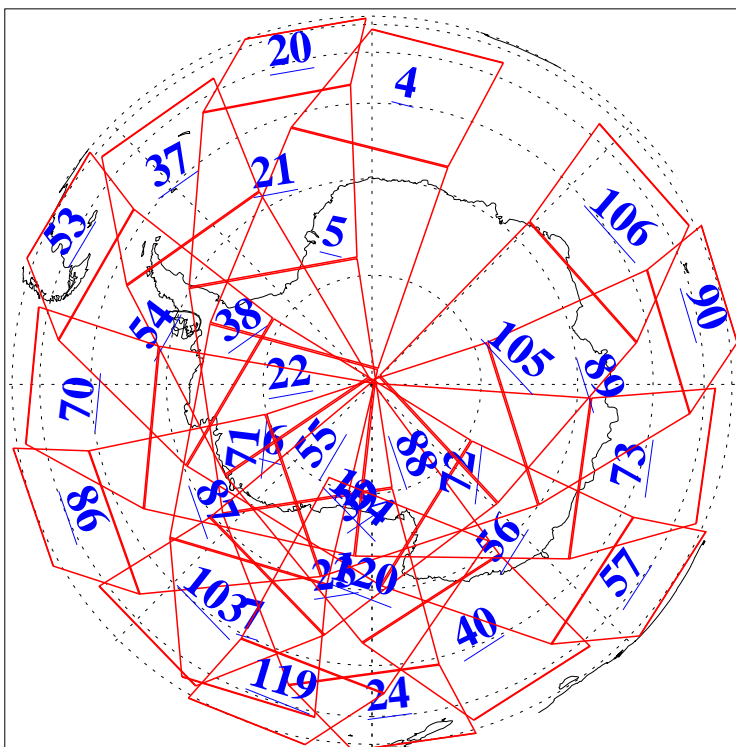

L1B Availability
AMSU Granules: 240
HSB Granules: 0
AIRS Granules: 240

17 Aug 2009
DoY 229
Aqua Day 2662
Granules: 1 to 120

Granules: 121 to 240

Legend: AMSU Available, HSB Available, AIRS Available

L1B Availability
AMSU Granules: 240
HSB Granules: 0
AIRS Granules: 240

17 Aug 2009
DoY 229
Aqua Day 2662

Ascending Granules

Descending Granules

Legend: AMSU Available, HSB Available, AIRS Available

L1B Availability
 AMSU Granules: 240
 HSB Granules: 0
 AIRS Granules: 240

17 Aug 2009
 DoY 229
 Aqua Day 2662

Northern Hemisphere Granules

Southern Hemisphere Granules

Legend: AMSU Available, HSB Available, AIRS Available