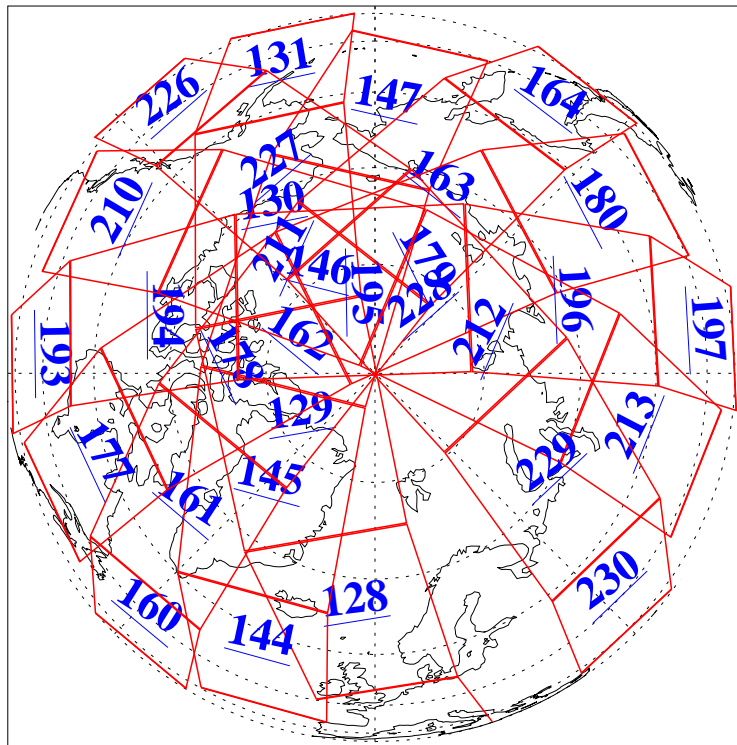

17 Aug 2009
DoY 229
Aqua Day 2662

Ascending Granules

Descending Granules

Legend: AMSU Available, HSB Available, AIRS Available

L1B Availability
 AMSU Granules: 240
 HSB Granules: 0
 AIRS Granules: 240

17 Aug 2009
 DoY 229
 Aqua Day 2662

Northern Hemisphere Granules

Southern Hemisphere Granules

Legend: AMSU Available, HSB Available, AIRS Available