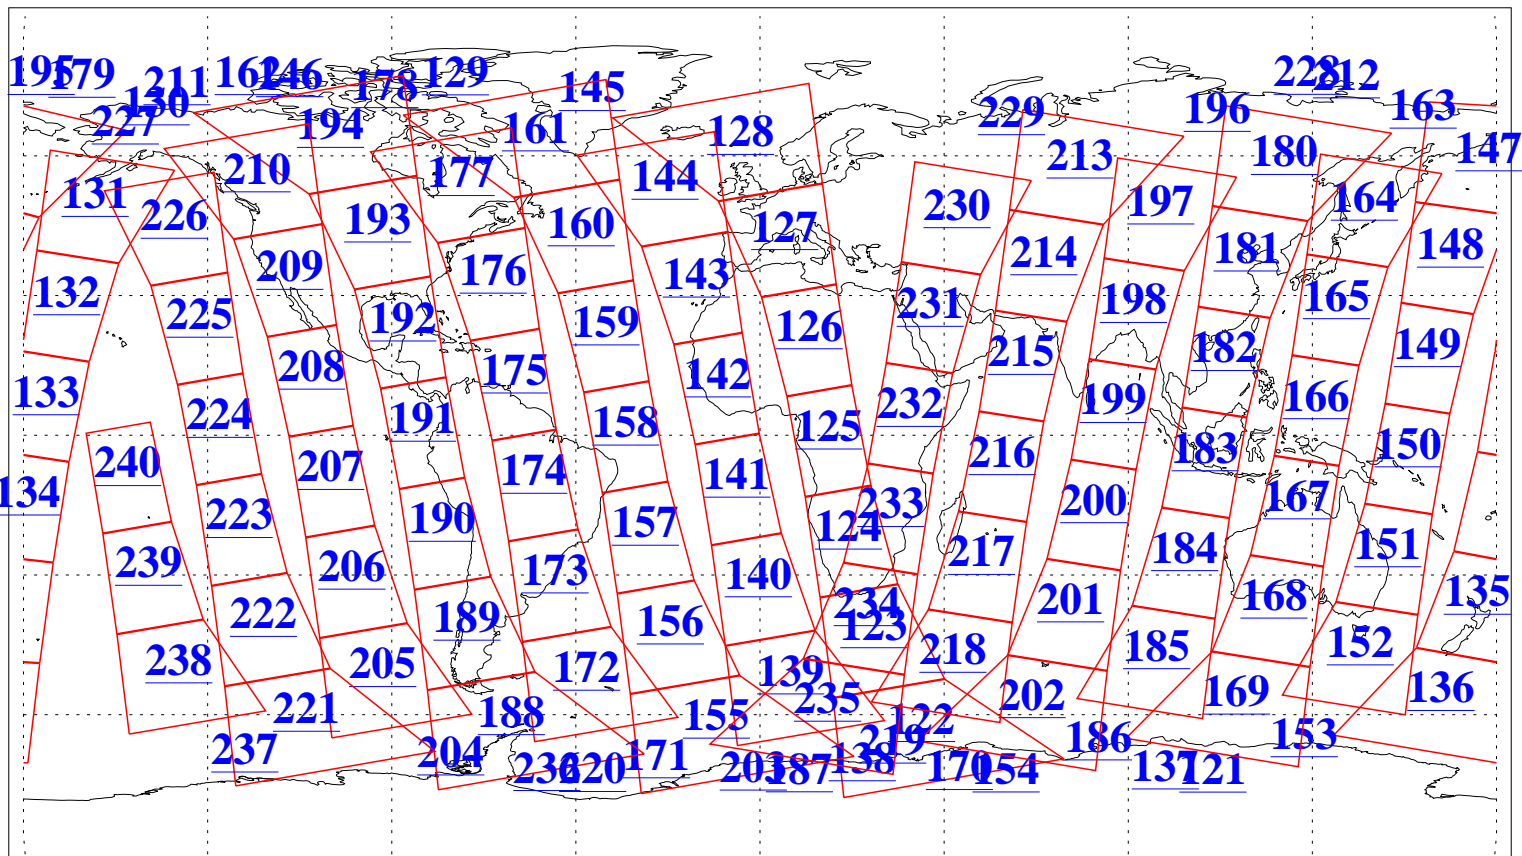

L1B Availability
AMSU Granules: 240
HSB Granules: 0
AIRS Granules: 240

17 Aug 2009
DoY 229
Aqua Day 2662
Granules: 1 to 120

Granules: 121 to 240

Legend: AMSU Available, HSB Available, AIRS Available

L1B Availability
AMSU Granules: 240
HSB Granules: 0
AIRS Granules: 240

17 Aug 2009
DoY 229
Aqua Day 2662

Ascending Granules

Descending Granules

Legend: AMSU Available, HSB Available, AIRS Available

L1B Availability
 AMSU Granules: 240
 HSB Granules: 0
 AIRS Granules: 240

17 Aug 2009
 DoY 229
 Aqua Day 2662

Northern Hemisphere Granules

Southern Hemisphere Granules

Legend: AMSU Available, HSB Available, AIRS Available