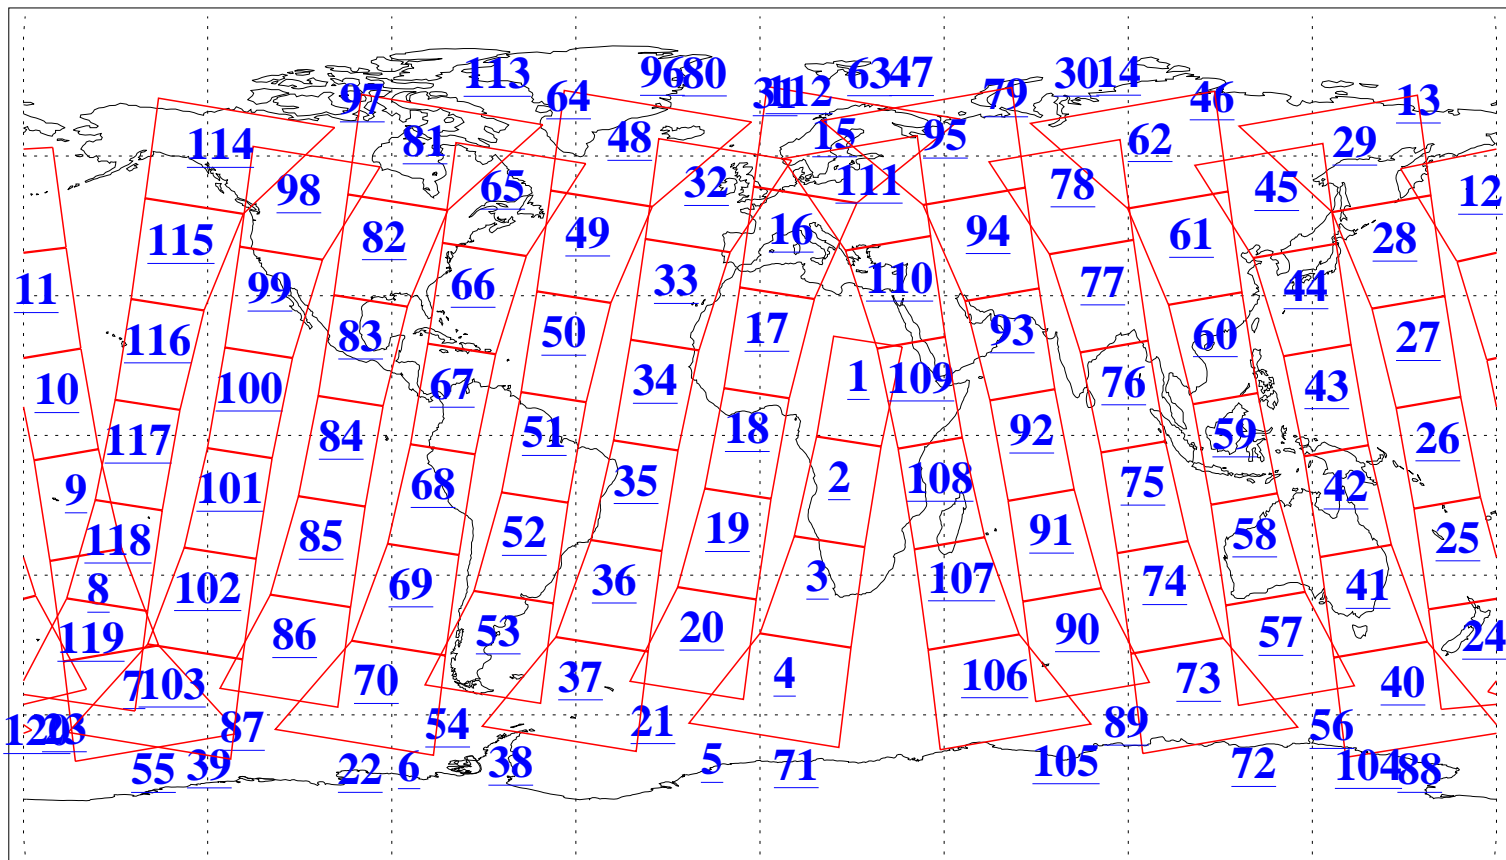

L1B Availability
AMSU Granules: 240
HSB Granules: 0
AIRS Granules: 240

17 Aug 2009
DoY 229
Aqua Day 2662
Granules: 1 to 120

Granules: 121 to 240

Legend: AMSU Available, HSB Available, AIRS Available

L1B Availability
AMSU Granules: 240
HSB Granules: 0
AIRS Granules: 240

17 Aug 2009
DoY 229
Aqua Day 2662

Ascending Granules

Descending Granules

Legend: AMSU Available, HSB Available, AIRS Available

L1B Availability
 AMSU Granules: 240
 HSB Granules: 0
 AIRS Granules: 240

17 Aug 2009
 DoY 229
 Aqua Day 2662

Northern Hemisphere Granules

Southern Hemisphere Granules

Legend: AMSU Available, HSB Available, AIRS Available