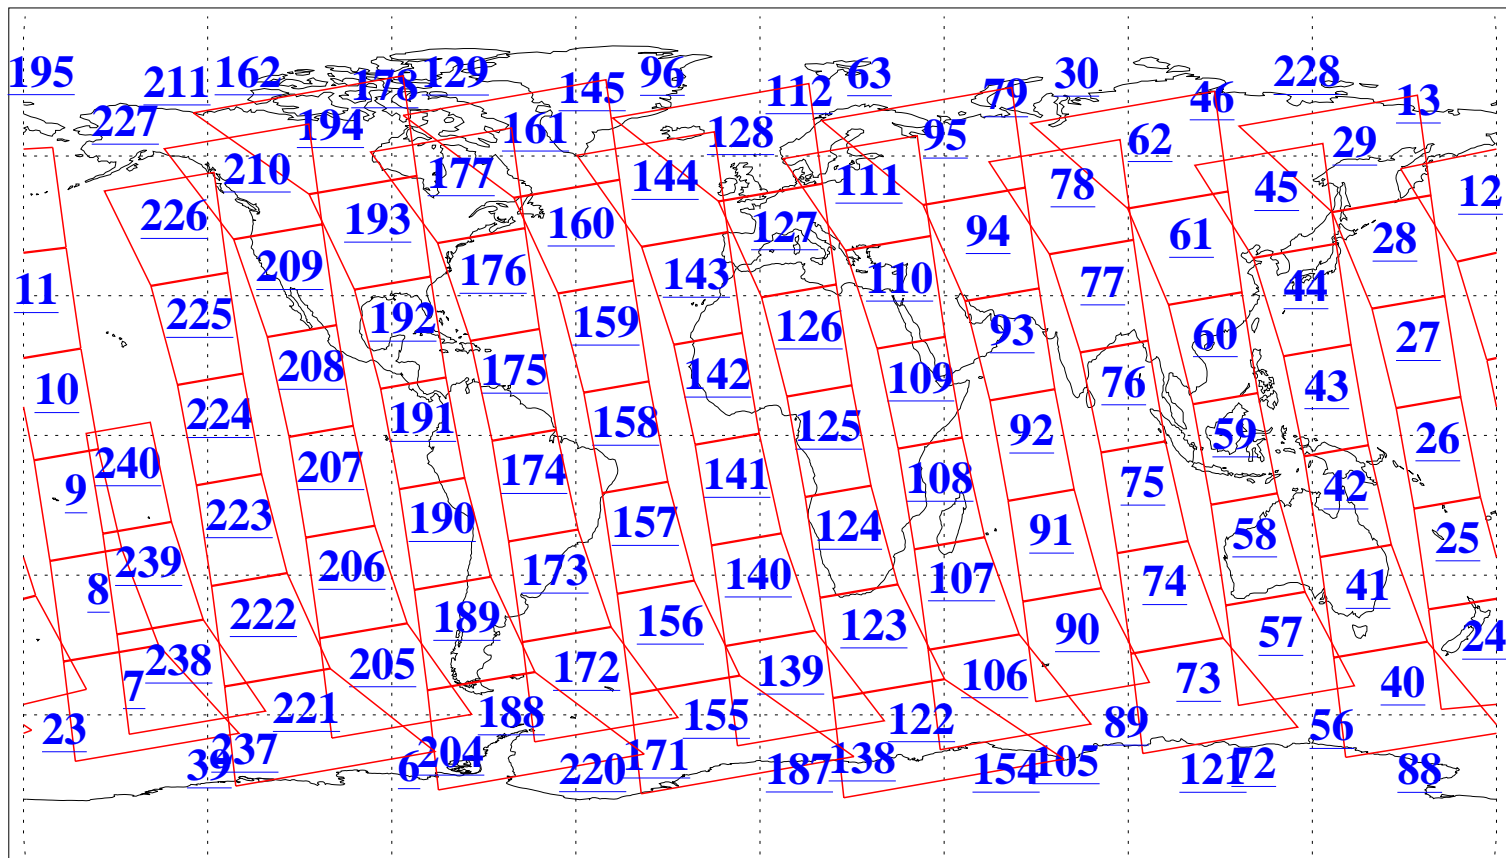

L1B Availability
AMSU Granules: 240
HSB Granules: 0
AIRS Granules: 240

17 Aug 2009
DoY 229
Aqua Day 2662
Granules: 1 to 120

Granules: 121 to 240

Legend: AMSU Available, HSB Available, AIRS Available

L1B Availability
AMSU Granules: 240
HSB Granules: 0
AIRS Granules: 240

17 Aug 2009
DoY 229
Aqua Day 2662

Ascending Granules

Descending Granules

Legend: AMSU Available, HSB Available, AIRS Available

L1B Availability
 AMSU Granules: 240
 HSB Granules: 0
 AIRS Granules: 240

17 Aug 2009
 DoY 229
 Aqua Day 2662

Northern Hemisphere Granules

Southern Hemisphere Granules

Legend: AMSU Available, HSB Available, AIRS Available