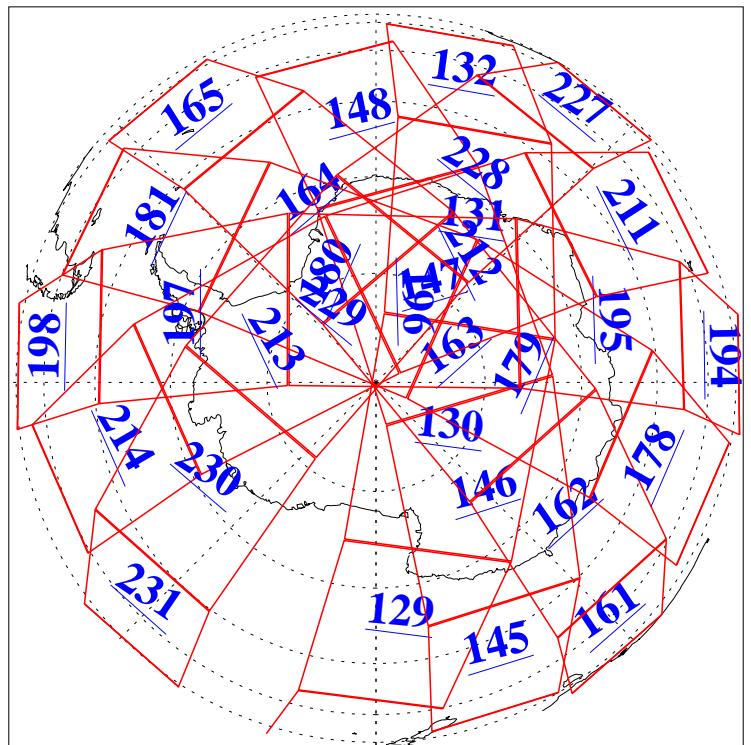

L1B Availability  
AMSU Granules: 240  
HSB Granules: 0  
AIRS Granules: 240

16 Aug 2009  
DoY 228  
Aqua Day 2661  
Granules: 1 to 120

Granules: 121 to 240

Legend: AMSU Available, HSB Available, AIRS Available

L1B Availability  
AMSU Granules: 240  
HSB Granules: 0  
AIRS Granules: 240

16 Aug 2009  
DoY 228  
Aqua Day 2661  
Ascending Granules

Descending Granules

Legend: AMSU Available, HSB Available, AIRS Available

L1B Availability  
 AMSU Granules: 240  
 HSB Granules: 0  
 AIRS Granules: 240

16 Aug 2009  
 DoY 228  
 Aqua Day 2661

Northern Hemisphere Granules

Southern Hemisphere Granules

Legend: AMSU Available, HSB Available, AIRS Available