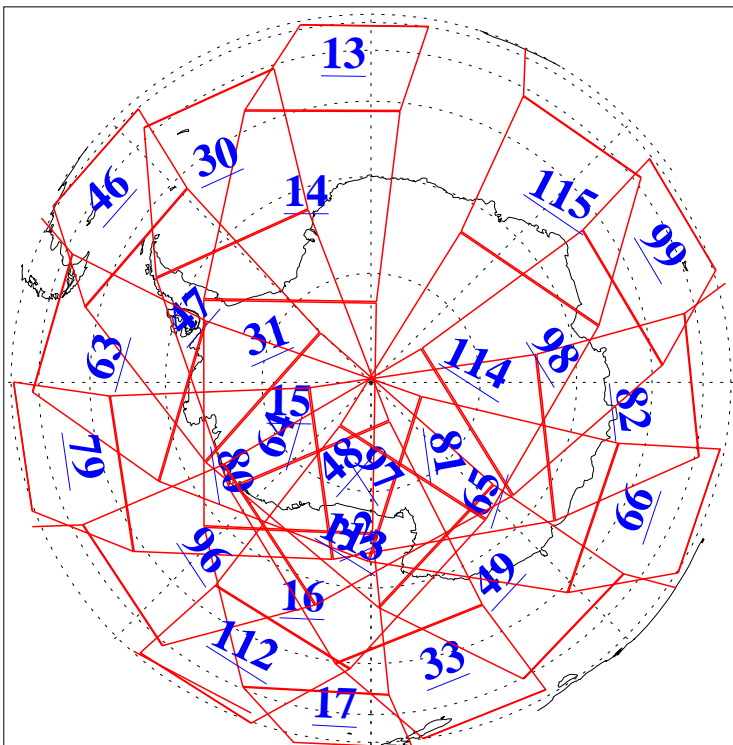

L1B Availability  
AMSU Granules: 240  
HSB Granules: 0  
AIRS Granules: 240

16 Aug 2009  
DoY 228  
Aqua Day 2661  
Granules: 1 to 120

Granules: 121 to 240

Legend: AMSU Available, HSB Available, AIRS Available

L1B Availability  
AMSU Granules: 240  
HSB Granules: 0  
AIRS Granules: 240

16 Aug 2009  
DoY 228  
Aqua Day 2661  
Ascending Granules

Descending Granules

Legend: AMSU Available, HSB Available, AIRS Available

L1B Availability  
 AMSU Granules: 240  
 HSB Granules: 0  
 AIRS Granules: 240

16 Aug 2009  
 DoY 228  
 Aqua Day 2661

Northern Hemisphere Granules

Southern Hemisphere Granules

Legend: AMSU Available, HSB Available, AIRS Available