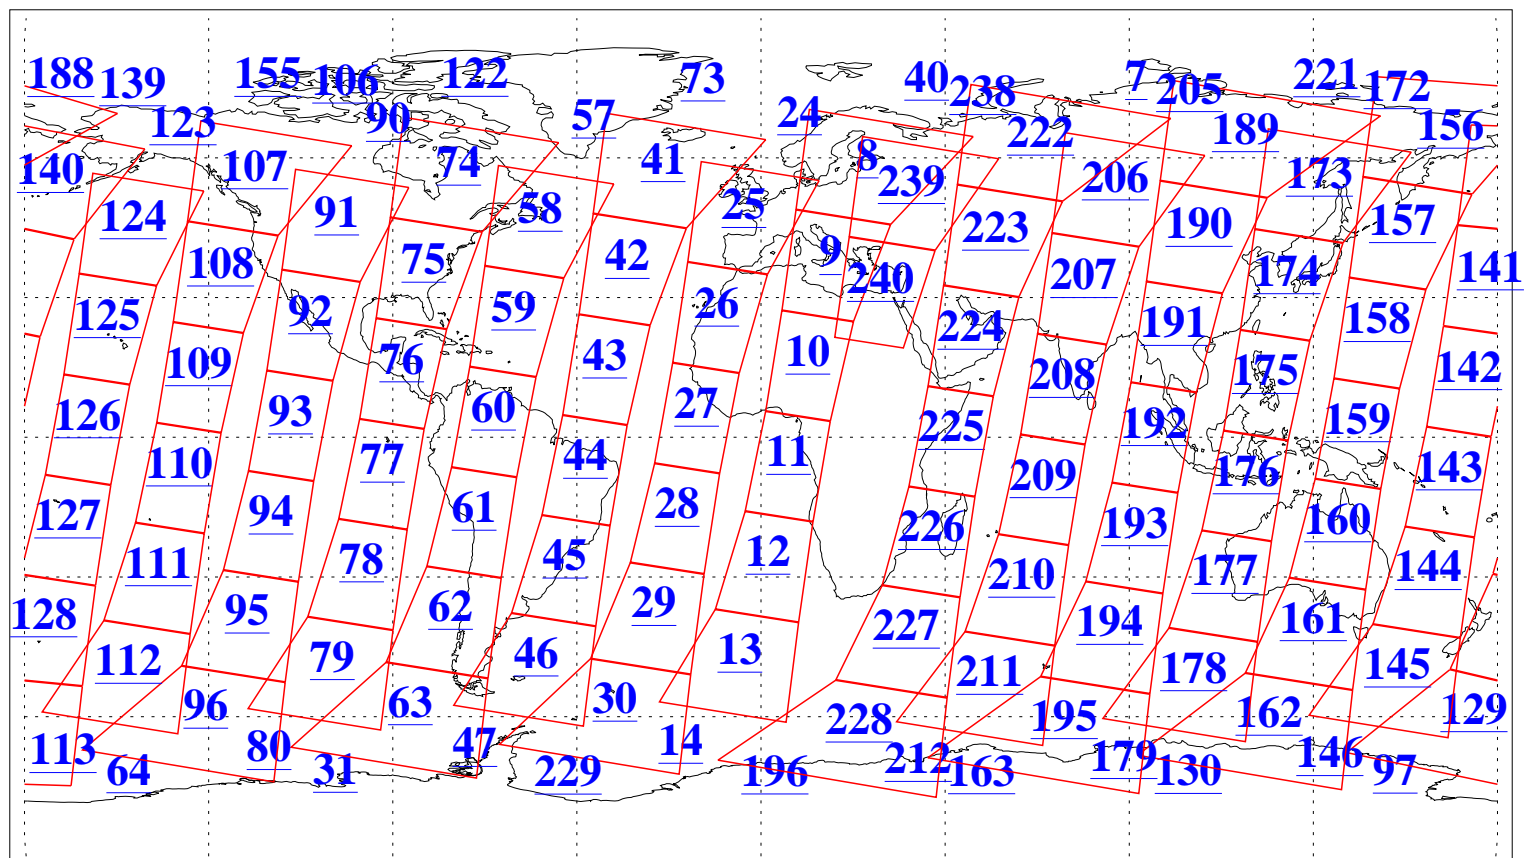

L1B Availability  
AMSU Granules: 240  
HSB Granules: 0  
AIRS Granules: 240

16 Aug 2009  
DoY 228  
Aqua Day 2661  
Granules: 1 to 120

Granules: 121 to 240

Legend: AMSU Available, HSB Available, AIRS Available

L1B Availability  
AMSU Granules: 240  
HSB Granules: 0  
AIRS Granules: 240

16 Aug 2009  
DoY 228  
Aqua Day 2661  
Ascending Granules

Descending Granules

Legend: AMSU Available, HSB Available, AIRS Available

L1B Availability  
 AMSU Granules: 240  
 HSB Granules: 0  
 AIRS Granules: 240

16 Aug 2009  
 DoY 228  
 Aqua Day 2661

Northern Hemisphere Granules

Southern Hemisphere Granules

Legend: AMSU Available, HSB Available, AIRS Available