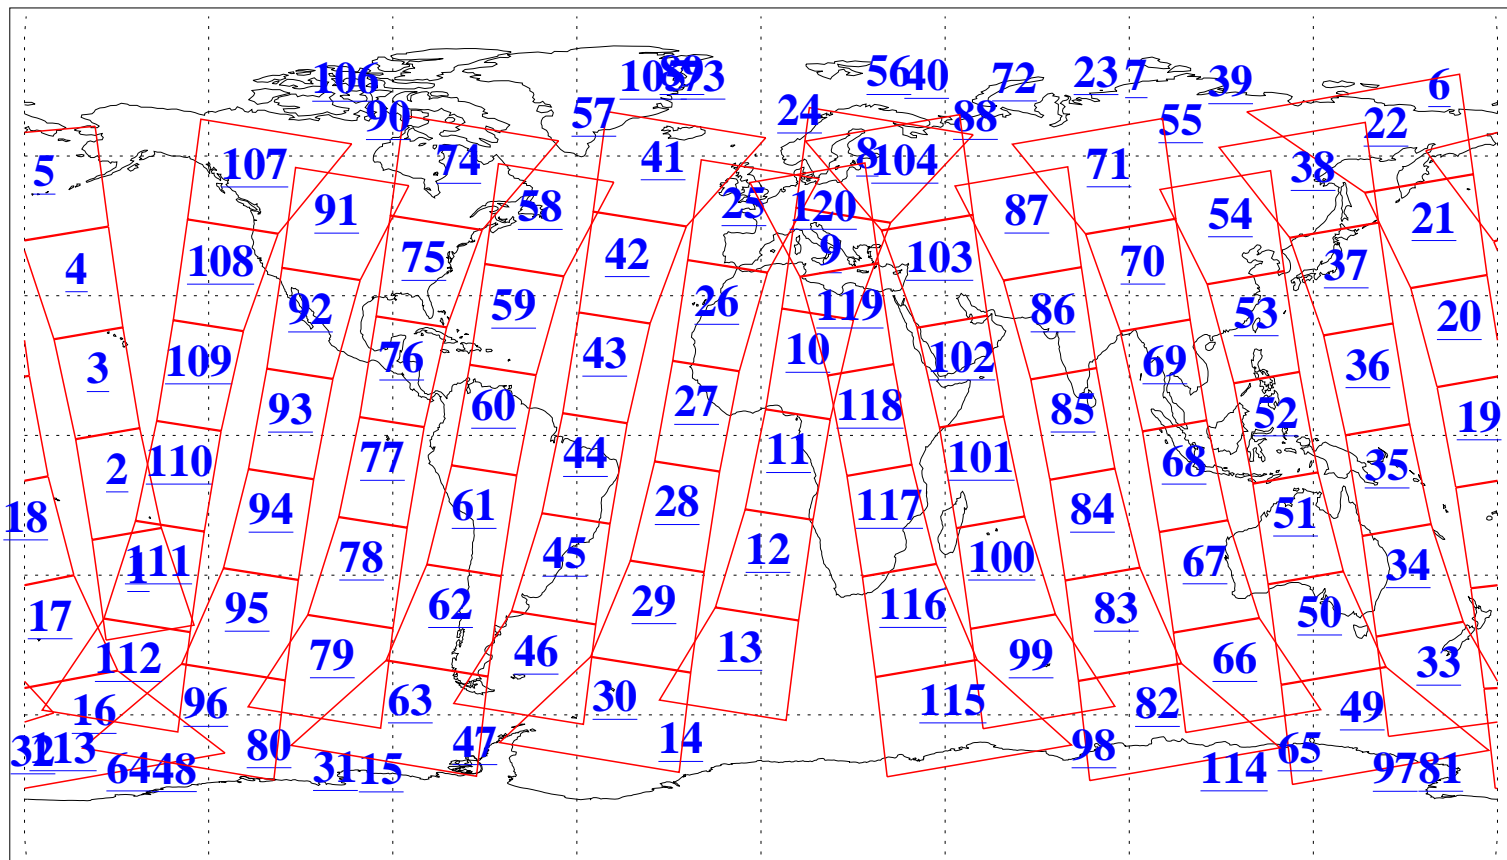

L1B Availability  
AMSU Granules: 240  
HSB Granules: 0  
AIRS Granules: 240

16 Aug 2009  
DoY 228  
Aqua Day 2661  
Granules: 1 to 120

Granules: 121 to 240

Legend: AMSU Available, HSB Available, AIRS Available

L1B Availability  
AMSU Granules: 240  
HSB Granules: 0  
AIRS Granules: 240

16 Aug 2009  
DoY 228  
Aqua Day 2661  
Ascending Granules

Descending Granules

Legend: AMSU Available, HSB Available, AIRS Available

L1B Availability  
 AMSU Granules: 240  
 HSB Granules: 0  
 AIRS Granules: 240

16 Aug 2009  
 DoY 228  
 Aqua Day 2661

Northern Hemisphere Granules

Southern Hemisphere Granules

Legend: AMSU Available, HSB Available, AIRS Available