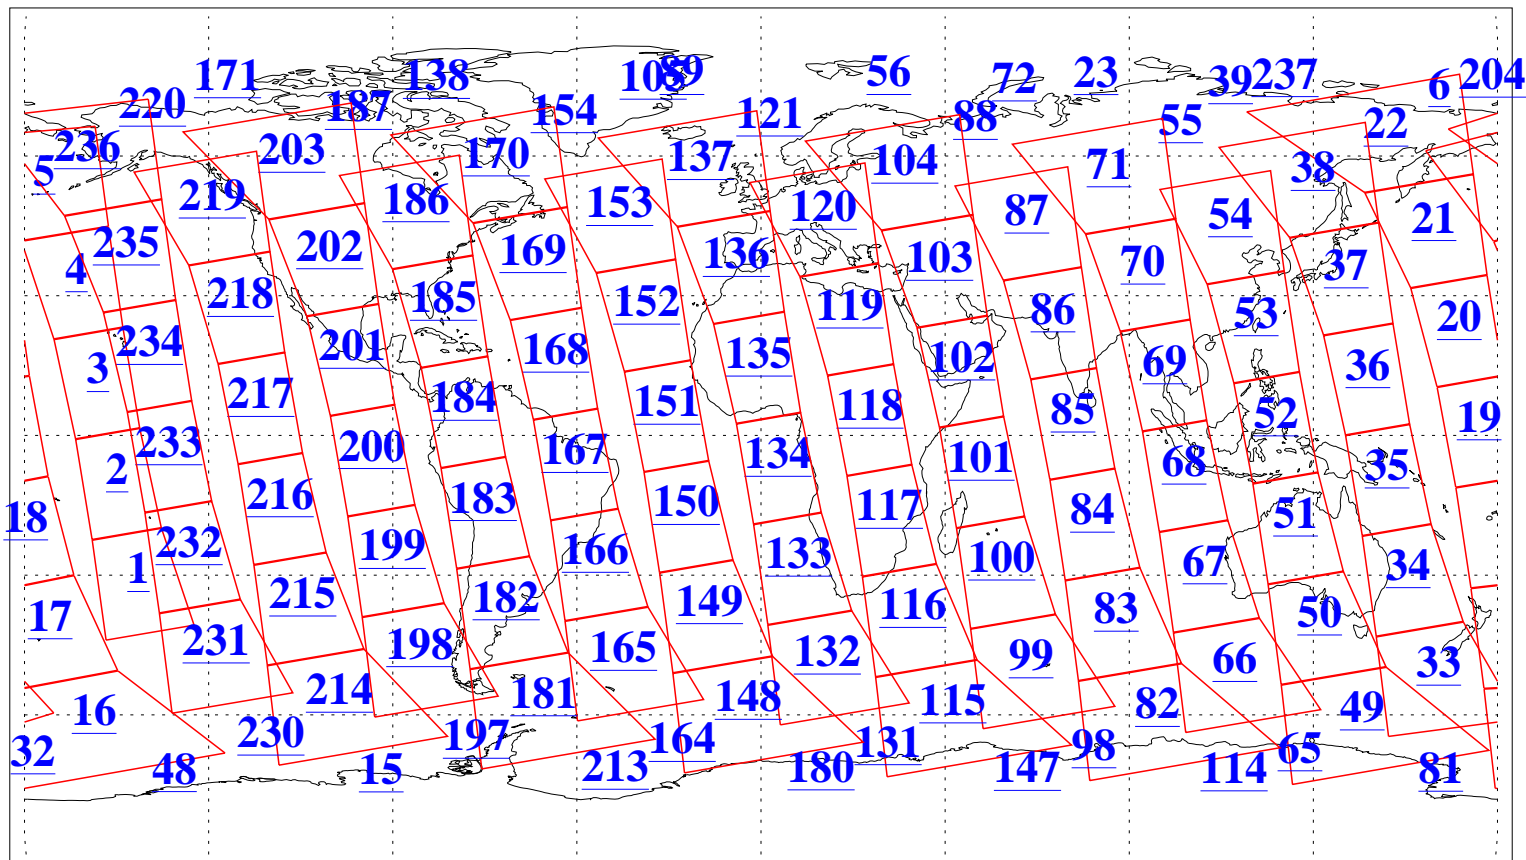

L1B Availability  
AMSU Granules: 240  
HSB Granules: 0  
AIRS Granules: 240

16 Aug 2009  
DoY 228  
Aqua Day 2661  
Granules: 1 to 120

Granules: 121 to 240

Legend: AMSU Available, HSB Available, AIRS Available

L1B Availability  
AMSU Granules: 240  
HSB Granules: 0  
AIRS Granules: 240

16 Aug 2009  
DoY 228  
Aqua Day 2661  
Ascending Granules

Descending Granules

Legend: AMSU Available, HSB Available, AIRS Available

L1B Availability  
 AMSU Granules: 240  
 HSB Granules: 0  
 AIRS Granules: 240

16 Aug 2009  
 DoY 228  
 Aqua Day 2661

Northern Hemisphere Granules

Southern Hemisphere Granules

Legend: AMSU Available, HSB Available, AIRS Available