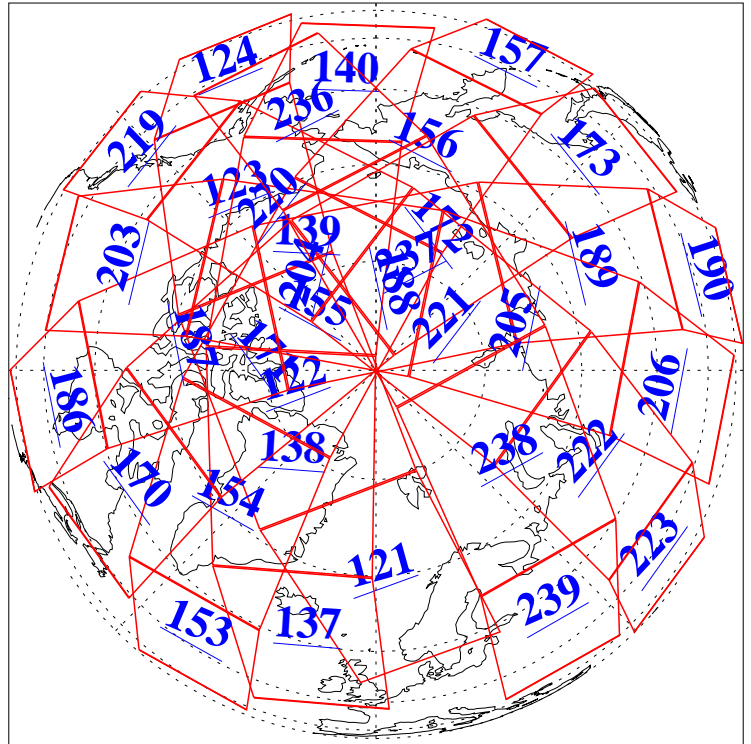

L1B Availability  
AMSU Granules: 240  
HSB Granules: 0  
AIRS Granules: 240

16 Aug 2009  
DoY 228  
Aqua Day 2661  
Granules: 1 to 120

Granules: 121 to 240

Legend: AMSU Available, HSB Available, AIRS Available

L1B Availability  
AMSU Granules: 240  
HSB Granules: 0  
AIRS Granules: 240

16 Aug 2009  
DoY 228  
Aqua Day 2661  
Ascending Granules

Descending Granules

Legend: AMSU Available, HSB Available, AIRS Available

L1B Availability  
 AMSU Granules: 240  
 HSB Granules: 0  
 AIRS Granules: 240

16 Aug 2009  
 DoY 228  
 Aqua Day 2661

Northern Hemisphere Granules

Southern Hemisphere Granules

Legend: AMSU Available, HSB Available, AIRS Available