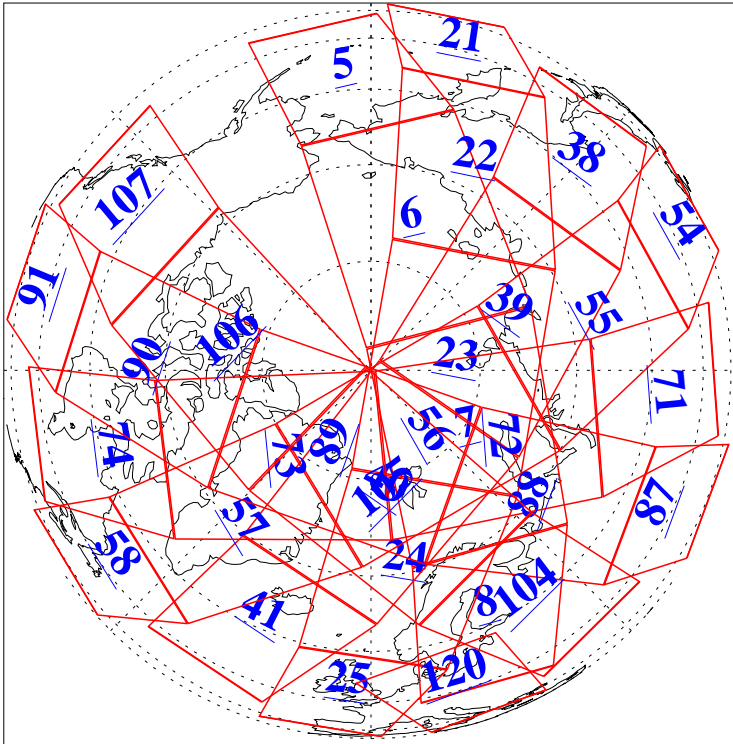

L1B Availability  
AMSU Granules: 240  
HSB Granules: 0  
AIRS Granules: 240

16 Aug 2009  
DoY 228  
Aqua Day 2661  
Granules: 1 to 120

Granules: 121 to 240

Legend: AMSU Available, HSB Available, AIRS Available

L1B Availability  
AMSU Granules: 240  
HSB Granules: 0  
AIRS Granules: 240

16 Aug 2009  
DoY 228  
Aqua Day 2661  
Ascending Granules

Descending Granules

Legend: AMSU Available, HSB Available, AIRS Available

L1B Availability  
 AMSU Granules: 240  
 HSB Granules: 0  
 AIRS Granules: 240

16 Aug 2009  
 DoY 228  
 Aqua Day 2661

Northern Hemisphere Granules

Southern Hemisphere Granules

Legend: AMSU Available, HSB Available, AIRS Available