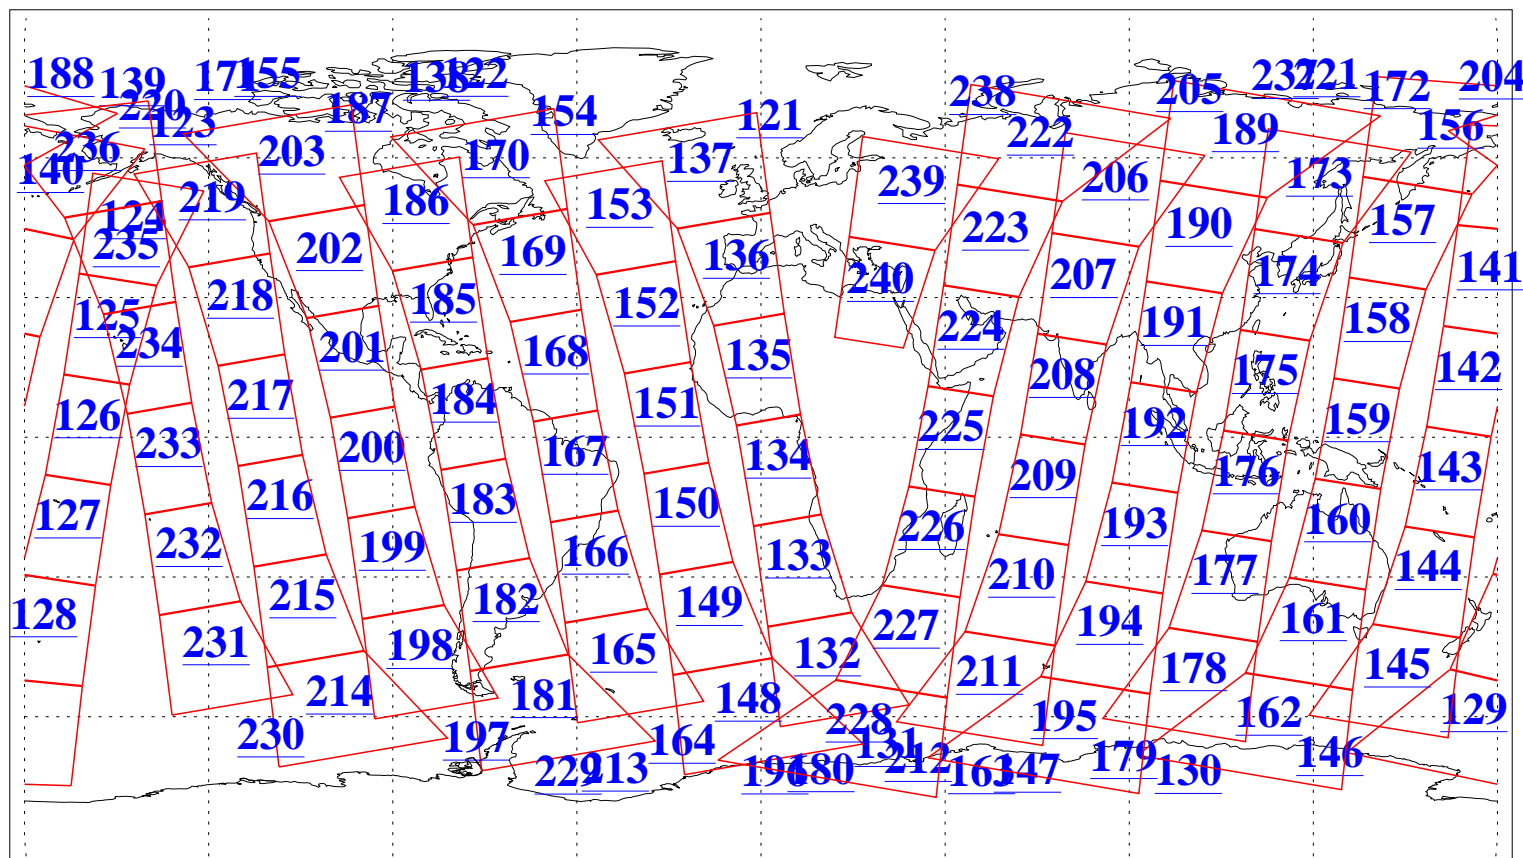

L1B Availability  
AMSU Granules: 240  
HSB Granules: 0  
AIRS Granules: 240

16 Aug 2009  
DoY 228  
Aqua Day 2661  
Granules: 1 to 120

Granules: 121 to 240

Legend: AMSU Available, HSB Available, AIRS Available

L1B Availability  
AMSU Granules: 240  
HSB Granules: 0  
AIRS Granules: 240

16 Aug 2009  
DoY 228  
Aqua Day 2661  
Ascending Granules

Descending Granules

Legend: AMSU Available, HSB Available, AIRS Available

L1B Availability  
 AMSU Granules: 240  
 HSB Granules: 0  
 AIRS Granules: 240

16 Aug 2009  
 DoY 228  
 Aqua Day 2661

Northern Hemisphere Granules

Southern Hemisphere Granules

Legend: AMSU Available, HSB Available, AIRS Available