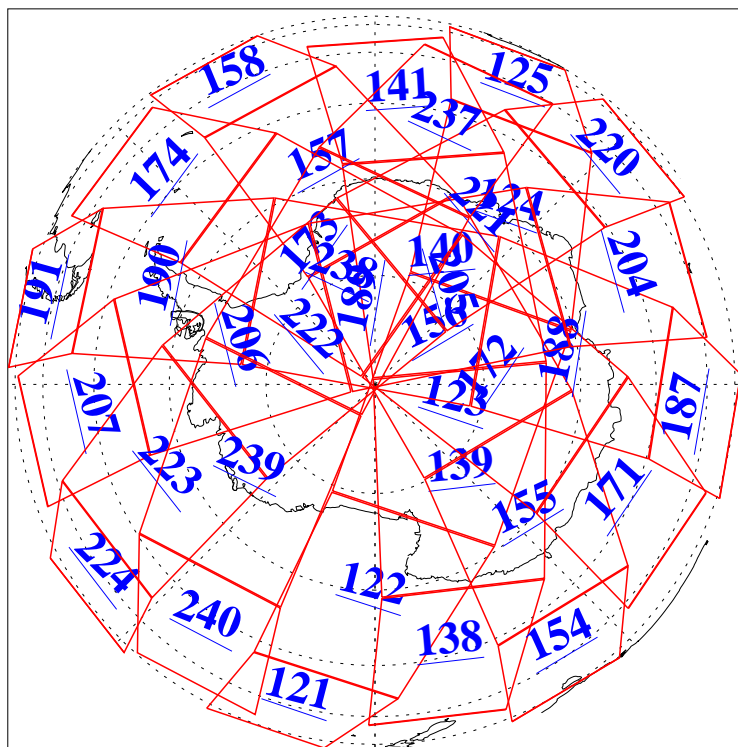

L1B Availability  
AMSU Granules: 240  
HSB Granules: 0  
AIRS Granules: 240

15 Aug 2009  
DoY 227  
Aqua Day 2660  
Granules: 1 to 120

Granules: 121 to 240

Legend: AMSU Available, HSB Available, AIRS Available

L1B Availability  
AMSU Granules: 240  
HSB Granules: 0  
AIRS Granules: 240

15 Aug 2009  
DoY 227  
Aqua Day 2660  
Ascending Granules

Descending Granules

Legend: AMSU Available, HSB Available, AIRS Available

L1B Availability  
 AMSU Granules: 240  
 HSB Granules: 0  
 AIRS Granules: 240

15 Aug 2009  
 DoY 227  
 Aqua Day 2660

Northern Hemisphere Granules

Southern Hemisphere Granules

Legend: AMSU Available, ~~HSB Available~~, AIRS Available