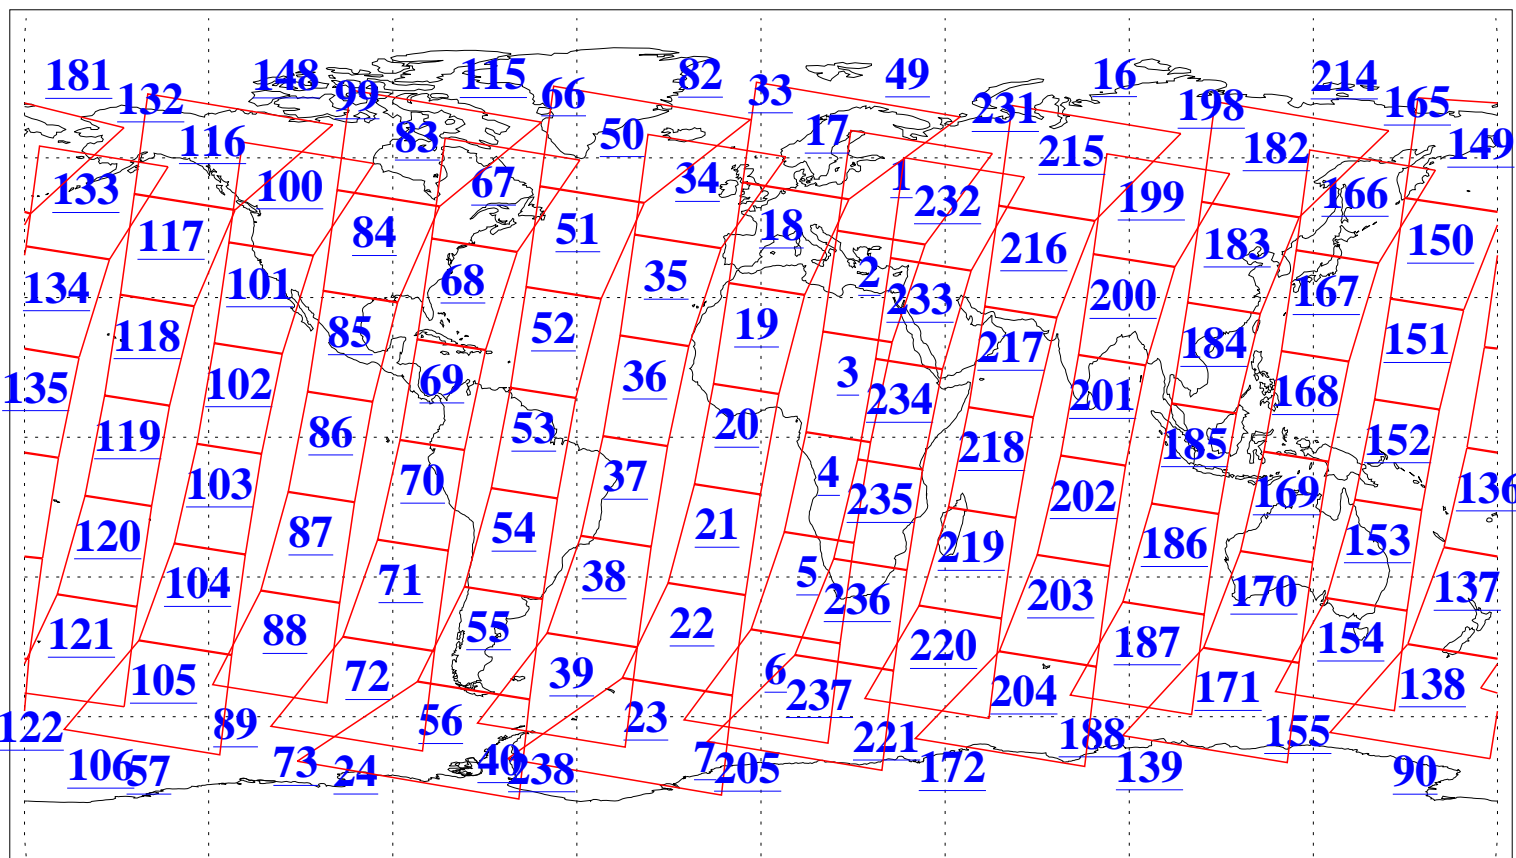

L1B Availability  
AMSU Granules: 240  
HSB Granules: 0  
AIRS Granules: 240

15 Aug 2009  
DoY 227  
Aqua Day 2660  
Granules: 1 to 120

Granules: 121 to 240

Legend: AMSU Available, HSB Available, AIRS Available

L1B Availability  
AMSU Granules: 240  
HSB Granules: 0  
AIRS Granules: 240

15 Aug 2009  
DoY 227  
Aqua Day 2660  
Ascending Granules

Descending Granules

Legend: AMSU Available, HSB Available, AIRS Available

L1B Availability  
 AMSU Granules: 240  
 HSB Granules: 0  
 AIRS Granules: 240

15 Aug 2009  
 DoY 227  
 Aqua Day 2660

Northern Hemisphere Granules

Southern Hemisphere Granules

Legend: AMSU Available, ~~HSB Available~~, AIRS Available