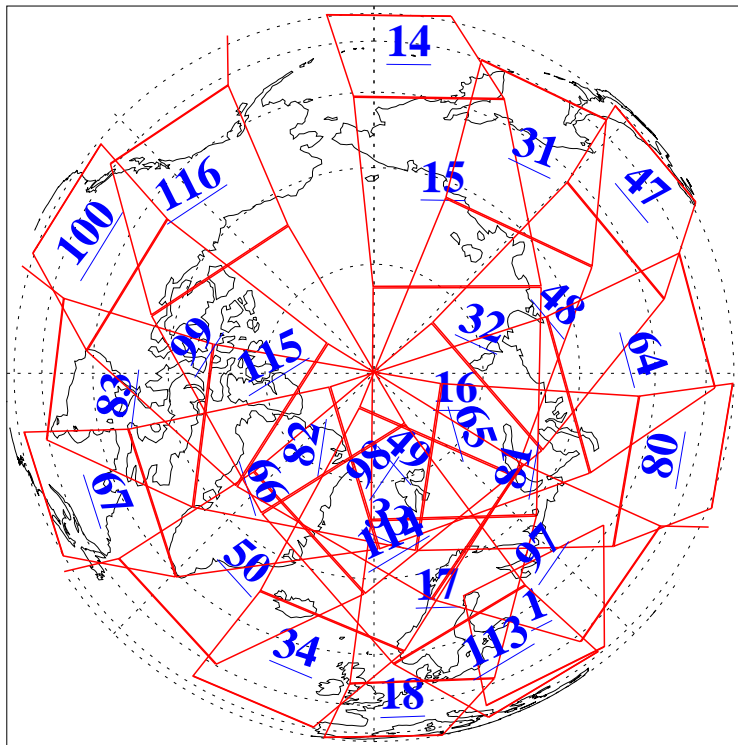

L1B Availability  
AMSU Granules: 240  
HSB Granules: 0  
AIRS Granules: 240

15 Aug 2009  
DoY 227  
Aqua Day 2660  
Granules: 1 to 120

Granules: 121 to 240

Legend: AMSU Available, HSB Available, AIRS Available

L1B Availability  
AMSU Granules: 240  
HSB Granules: 0  
AIRS Granules: 240

15 Aug 2009  
DoY 227  
Aqua Day 2660  
Ascending Granules

Descending Granules

Legend: AMSU Available, HSB Available, AIRS Available

L1B Availability  
 AMSU Granules: 240  
 HSB Granules: 0  
 AIRS Granules: 240

15 Aug 2009  
 DoY 227  
 Aqua Day 2660

Northern Hemisphere Granules

Southern Hemisphere Granules

Legend: AMSU Available, ~~HSB Available~~, AIRS Available