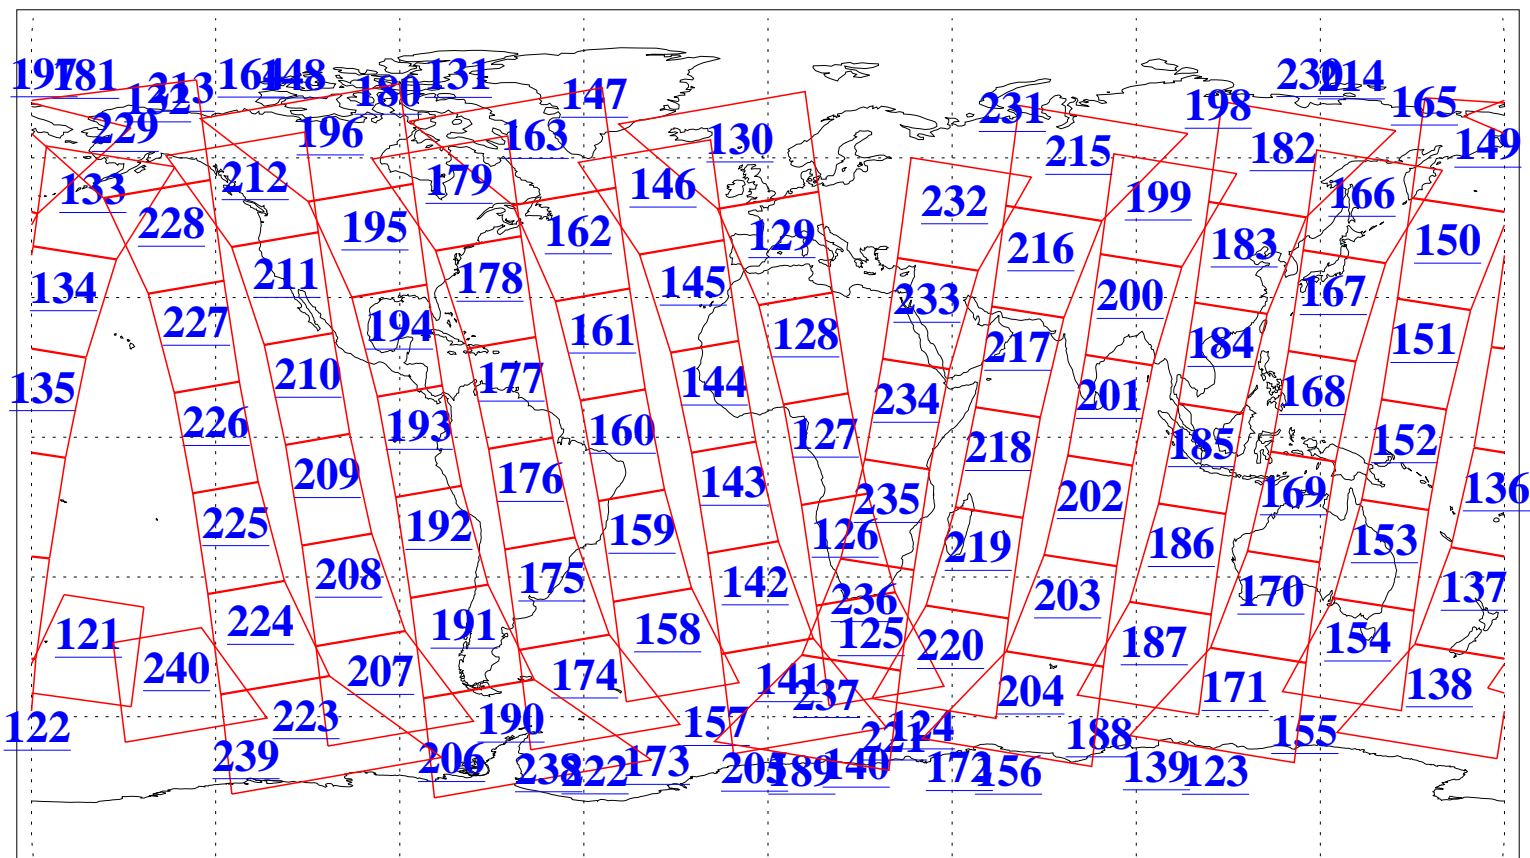

L1B Availability  
AMSU Granules: 240  
HSB Granules: 0  
AIRS Granules: 240

15 Aug 2009  
DoY 227  
Aqua Day 2660  
Granules: 1 to 120

Granules: 121 to 240

Legend: AMSU Available, HSB Available, AIRS Available

L1B Availability  
AMSU Granules: 240  
HSB Granules: 0  
AIRS Granules: 240

15 Aug 2009  
DoY 227  
Aqua Day 2660  
Ascending Granules

Descending Granules

Legend: AMSU Available, HSB Available, AIRS Available

L1B Availability  
 AMSU Granules: 240  
 HSB Granules: 0  
 AIRS Granules: 240

15 Aug 2009  
 DoY 227  
 Aqua Day 2660

Northern Hemisphere Granules

Southern Hemisphere Granules

Legend: AMSU Available, ~~HSB Available~~, AIRS Available