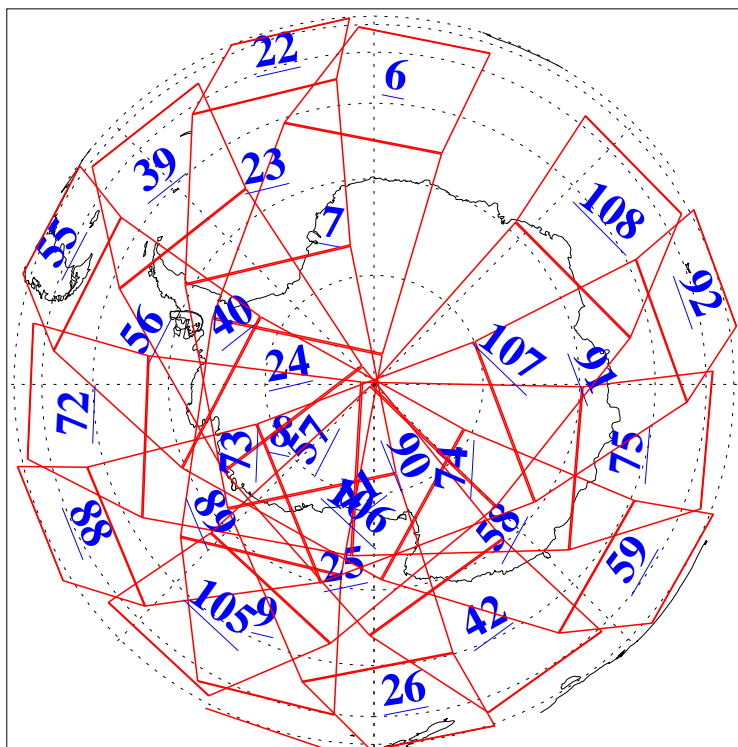

L1B Availability  
AMSU Granules: 240  
HSB Granules: 0  
AIRS Granules: 240

15 Aug 2009  
DoY 227  
Aqua Day 2660  
Granules: 1 to 120

Granules: 121 to 240

Legend: AMSU Available, HSB Available, AIRS Available

L1B Availability  
AMSU Granules: 240  
HSB Granules: 0  
AIRS Granules: 240

15 Aug 2009  
DoY 227  
Aqua Day 2660  
Ascending Granules

Descending Granules

Legend: AMSU Available, HSB Available, AIRS Available

L1B Availability  
 AMSU Granules: 240  
 HSB Granules: 0  
 AIRS Granules: 240

15 Aug 2009  
 DoY 227  
 Aqua Day 2660

Northern Hemisphere Granules

Southern Hemisphere Granules

Legend: AMSU Available, ~~HSB Available~~, AIRS Available