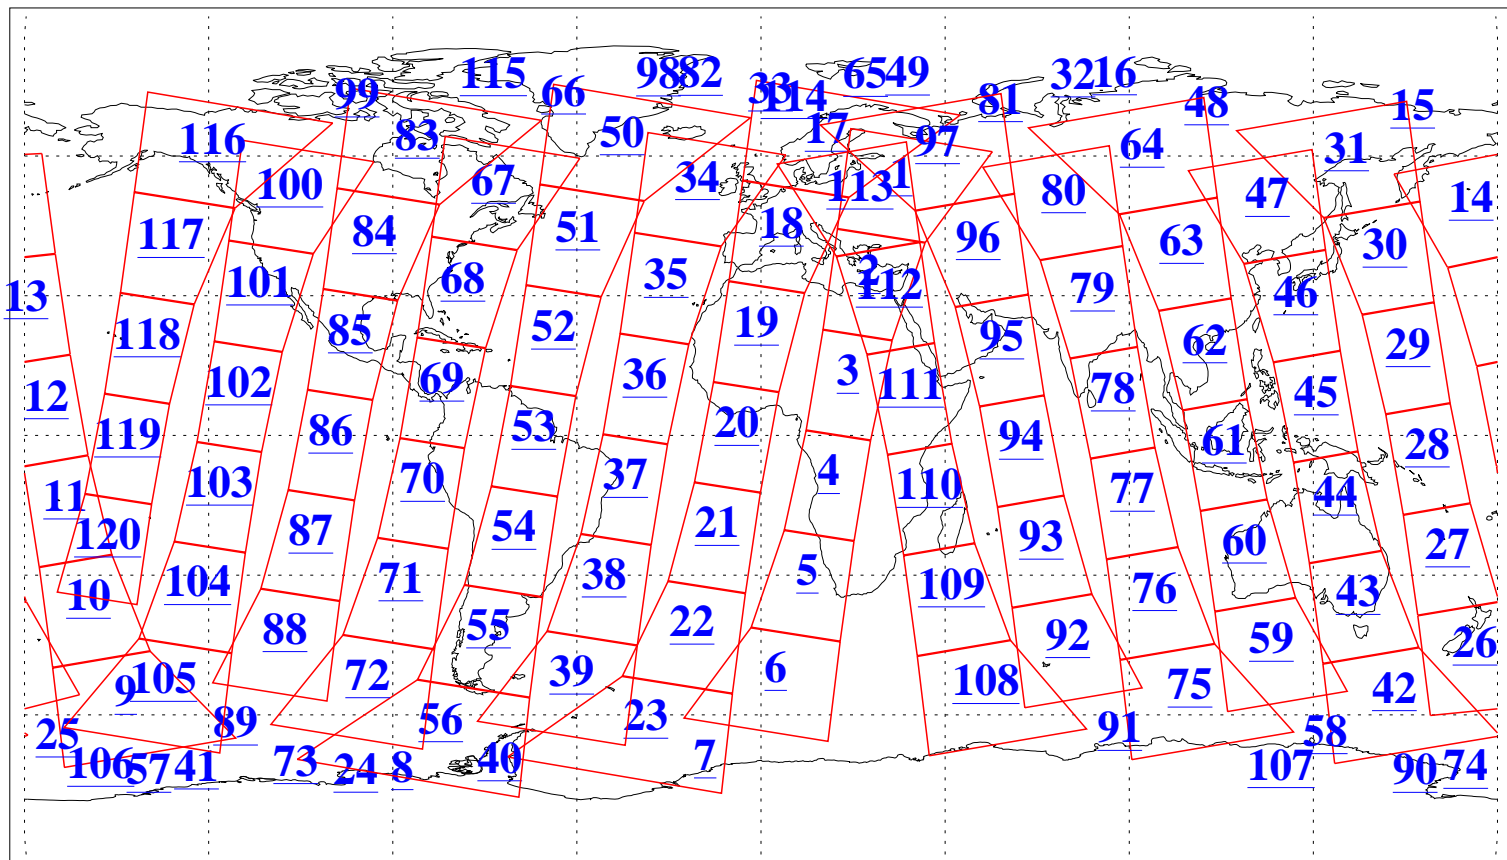

L1B Availability  
AMSU Granules: 240  
HSB Granules: 0  
AIRS Granules: 240

15 Aug 2009  
DoY 227  
Aqua Day 2660  
Granules: 1 to 120

Granules: 121 to 240

Legend: AMSU Available, HSB Available, AIRS Available

L1B Availability  
AMSU Granules: 240  
HSB Granules: 0  
AIRS Granules: 240

15 Aug 2009  
DoY 227  
Aqua Day 2660  
Ascending Granules

Descending Granules

Legend: AMSU Available, HSB Available, AIRS Available

L1B Availability  
 AMSU Granules: 240  
 HSB Granules: 0  
 AIRS Granules: 240

15 Aug 2009  
 DoY 227  
 Aqua Day 2660

Northern Hemisphere Granules

Southern Hemisphere Granules

Legend: AMSU Available, ~~HSB Available~~, AIRS Available