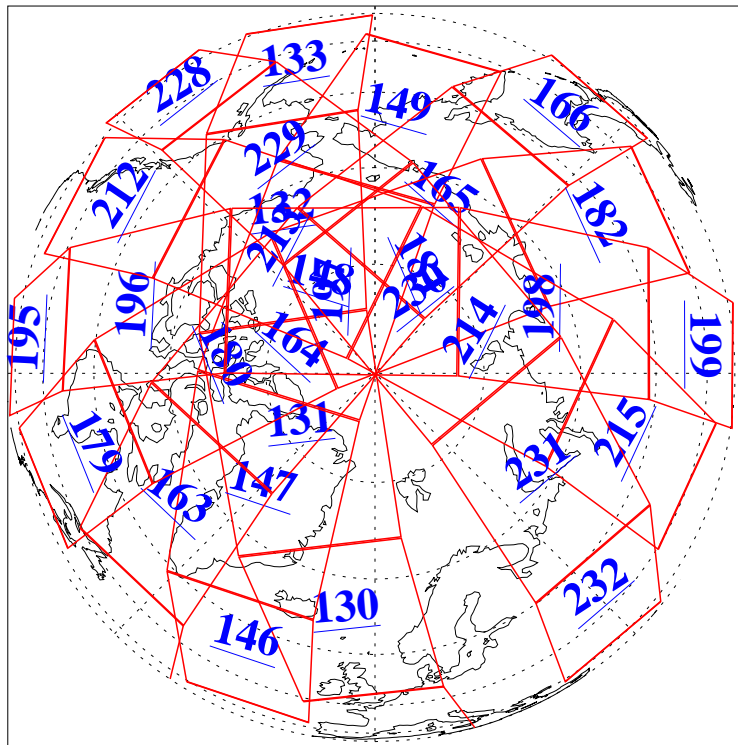

L1B Availability  
AMSU Granules: 240  
HSB Granules: 0  
AIRS Granules: 240

15 Aug 2009  
DoY 227  
Aqua Day 2660  
Granules: 1 to 120

Granules: 121 to 240

Legend: AMSU Available, HSB Available, AIRS Available

L1B Availability  
AMSU Granules: 240  
HSB Granules: 0  
AIRS Granules: 240

15 Aug 2009  
DoY 227  
Aqua Day 2660  
Ascending Granules

Descending Granules

Legend: AMSU Available, HSB Available, AIRS Available

L1B Availability  
 AMSU Granules: 240  
 HSB Granules: 0  
 AIRS Granules: 240

15 Aug 2009  
 DoY 227  
 Aqua Day 2660

Northern Hemisphere Granules

Southern Hemisphere Granules

Legend: AMSU Available, ~~HSB Available~~, AIRS Available