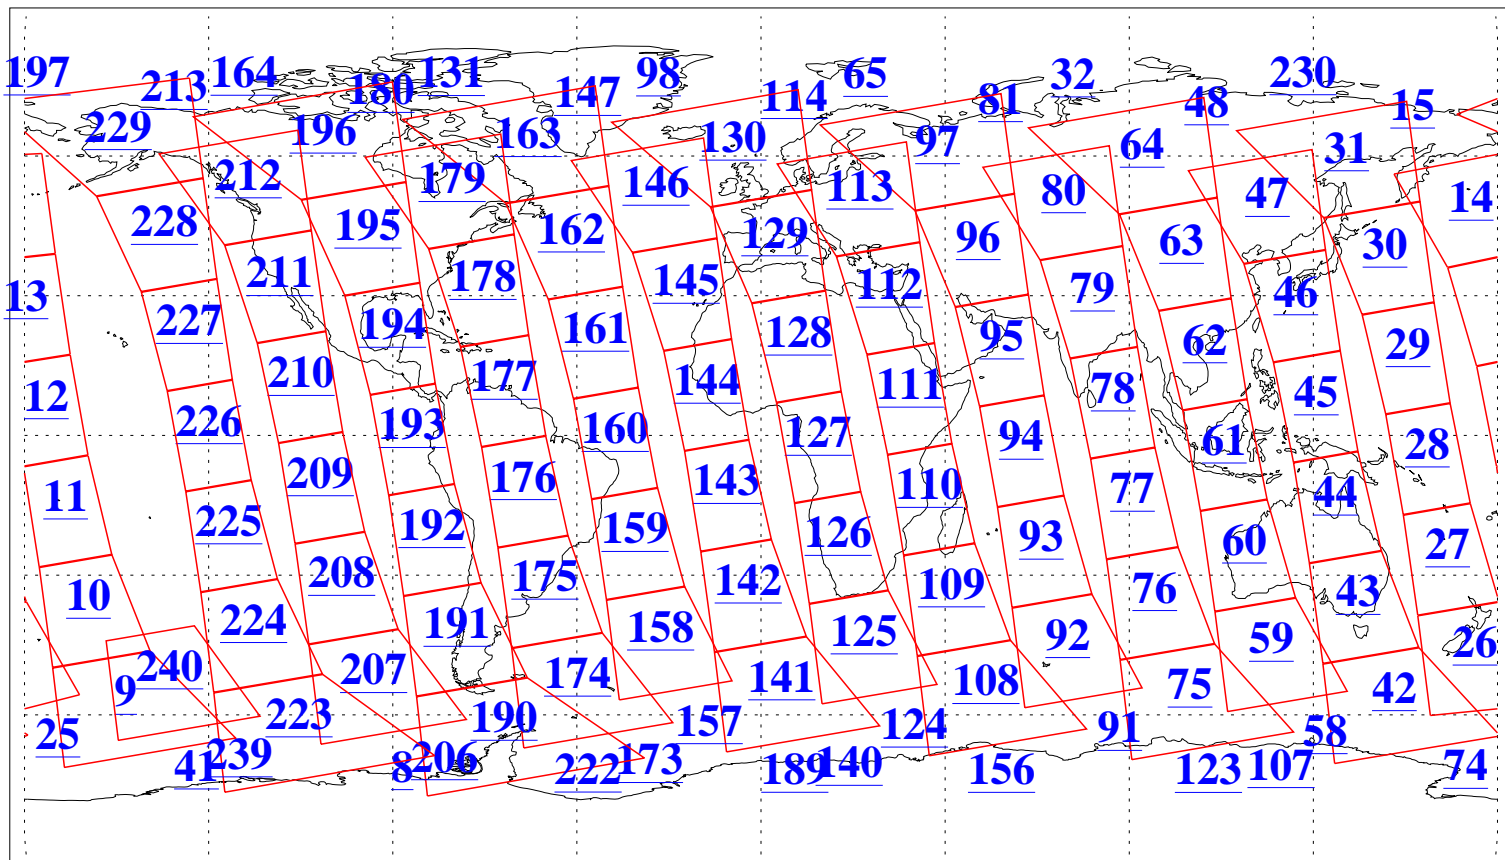

L1B Availability  
AMSU Granules: 240  
HSB Granules: 0  
AIRS Granules: 240

15 Aug 2009  
DoY 227  
Aqua Day 2660  
Granules: 1 to 120

Granules: 121 to 240

Legend: AMSU Available, HSB Available, AIRS Available

L1B Availability  
AMSU Granules: 240  
HSB Granules: 0  
AIRS Granules: 240

15 Aug 2009  
DoY 227  
Aqua Day 2660  
Ascending Granules

Descending Granules

Legend: AMSU Available, HSB Available, AIRS Available

L1B Availability  
 AMSU Granules: 240  
 HSB Granules: 0  
 AIRS Granules: 240

15 Aug 2009  
 DoY 227  
 Aqua Day 2660

Northern Hemisphere Granules

Southern Hemisphere Granules

Legend: AMSU Available, ~~HSB Available~~, AIRS Available