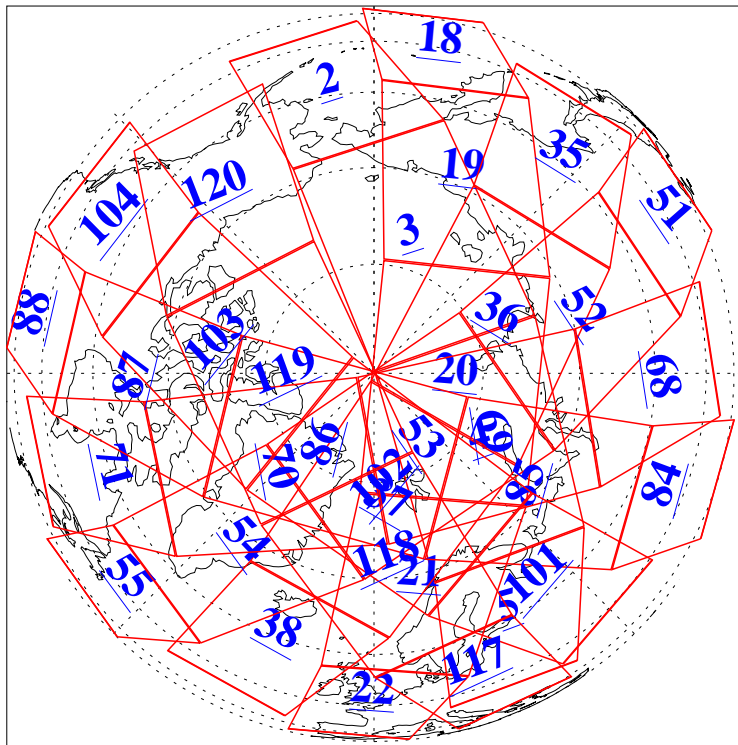

L1B Availability
AMSU Granules: 240
HSB Granules: 0
AIRS Granules: 240

11 Aug 2009
DoY 223
Aqua Day 2656
Granules: 1 to 120

Granules: 121 to 240

Legend: AMSU Available, HSB Available, AIRS Available

L1B Availability
AMSU Granules: 240
HSB Granules: 0
AIRS Granules: 240

11 Aug 2009
DoY 223
Aqua Day 2656

Ascending Granules

Descending Granules

Legend: AMSU Available, HSB Available, AIRS Available

L1B Availability
 AMSU Granules: 240
 HSB Granules: 0
 AIRS Granules: 240

11 Aug 2009
 DoY 223
 Aqua Day 2656

Northern Hemisphere Granules

Southern Hemisphere Granules

Legend: AMSU Available, HSB Available, AIRS Available