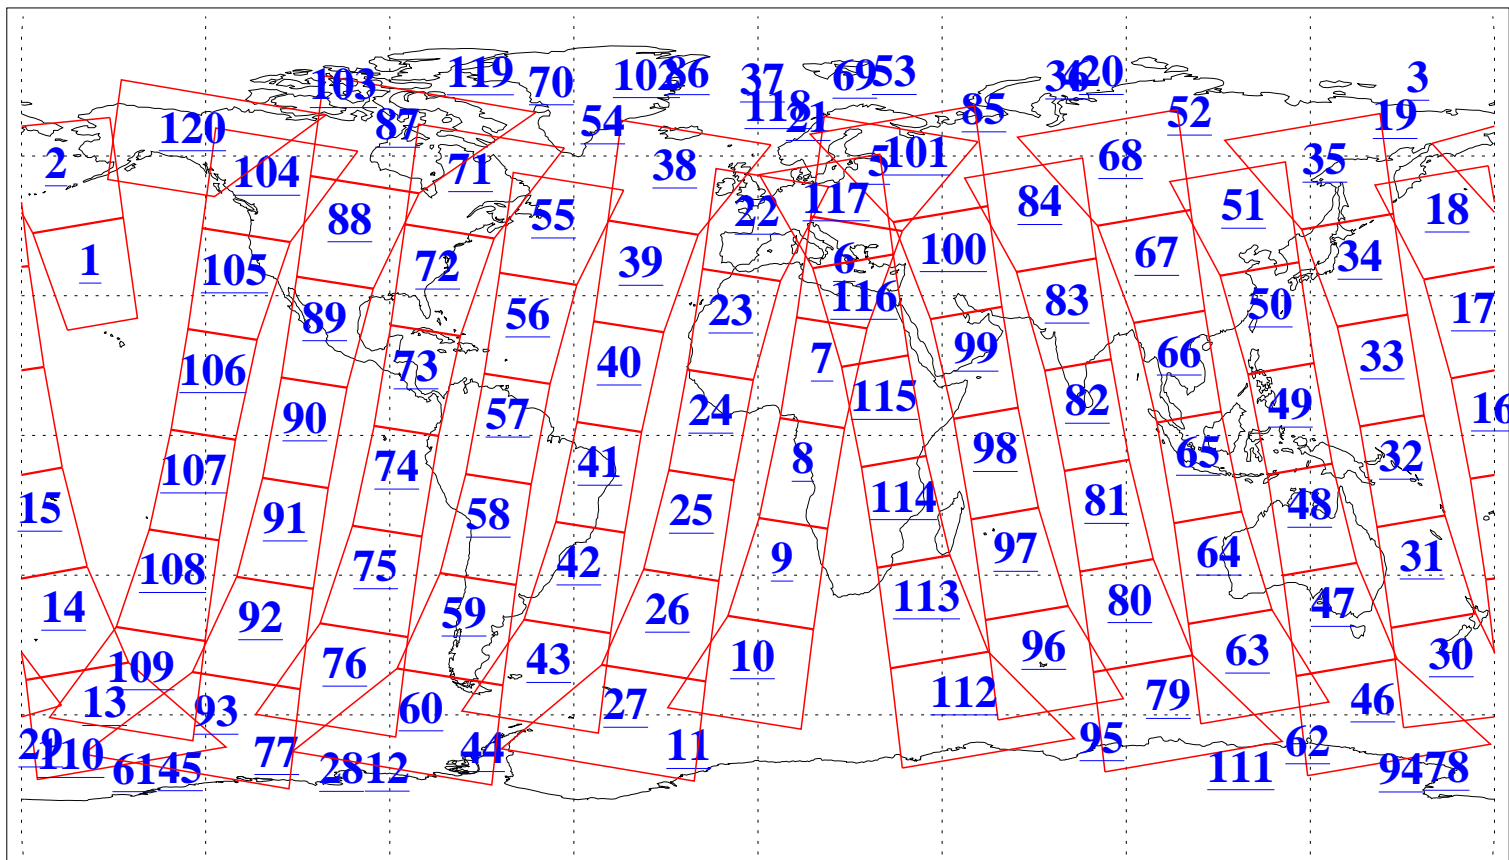

L1B Availability
AMSU Granules: 240
HSB Granules: 0
AIRS Granules: 240

11 Aug 2009
DoY 223
Aqua Day 2656
Granules: 1 to 120

Granules: 121 to 240

Legend: AMSU Available, HSB Available, AIRS Available

L1B Availability
AMSU Granules: 240
HSB Granules: 0
AIRS Granules: 240

11 Aug 2009
DoY 223
Aqua Day 2656

Ascending Granules

Descending Granules

Legend: AMSU Available, HSB Available, AIRS Available

L1B Availability
 AMSU Granules: 240
 HSB Granules: 0
 AIRS Granules: 240

11 Aug 2009
 DoY 223
 Aqua Day 2656

Northern Hemisphere Granules

Southern Hemisphere Granules

Legend: AMSU Available, HSB Available, AIRS Available