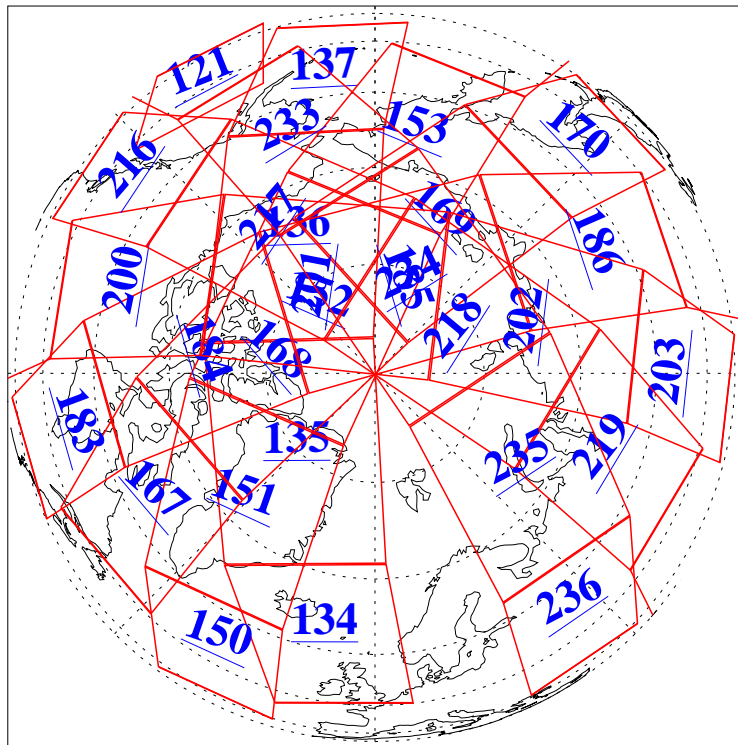

L1B Availability
AMSU Granules: 240
HSB Granules: 0
AIRS Granules: 240

11 Aug 2009
DoY 223
Aqua Day 2656
Granules: 1 to 120

Granules: 121 to 240

Legend: AMSU Available, HSB Available, AIRS Available

L1B Availability
AMSU Granules: 240
HSB Granules: 0
AIRS Granules: 240

11 Aug 2009
DoY 223
Aqua Day 2656

Ascending Granules

Descending Granules

Legend: AMSU Available, HSB Available, AIRS Available

L1B Availability
 AMSU Granules: 240
 HSB Granules: 0
 AIRS Granules: 240

11 Aug 2009
 DoY 223
 Aqua Day 2656

Northern Hemisphere Granules

Southern Hemisphere Granules

Legend: AMSU Available, HSB Available, AIRS Available