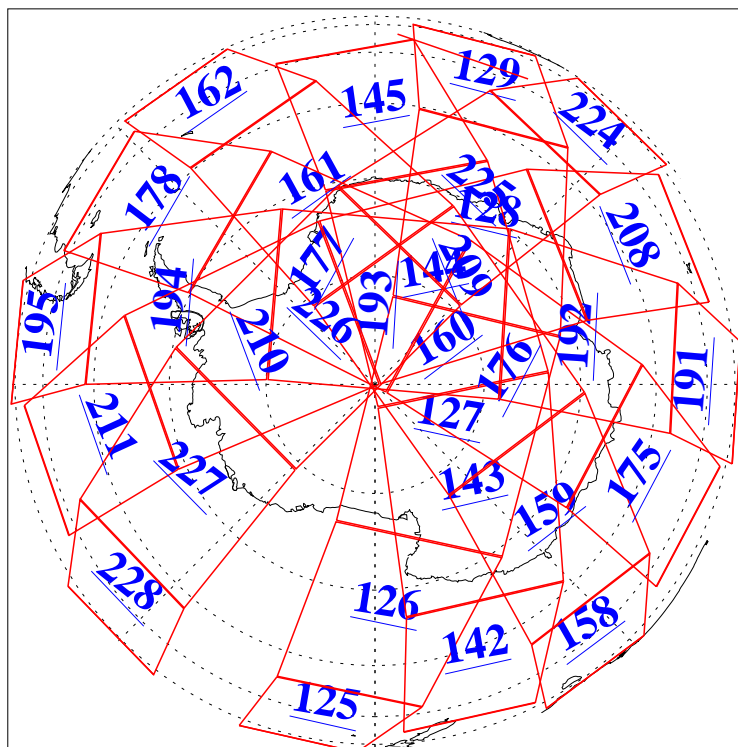

L1B Availability
AMSU Granules: 240
HSB Granules: 0
AIRS Granules: 240

11 Aug 2009
DoY 223
Aqua Day 2656
Granules: 1 to 120

Granules: 121 to 240

Legend: AMSU Available, HSB Available, AIRS Available

L1B Availability
AMSU Granules: 240
HSB Granules: 0
AIRS Granules: 240

11 Aug 2009
DoY 223
Aqua Day 2656

Ascending Granules

Descending Granules

Legend: AMSU Available, HSB Available, AIRS Available

L1B Availability
 AMSU Granules: 240
 HSB Granules: 0
 AIRS Granules: 240

11 Aug 2009
 DoY 223
 Aqua Day 2656

Northern Hemisphere Granules

Southern Hemisphere Granules

Legend: AMSU Available, HSB Available, AIRS Available