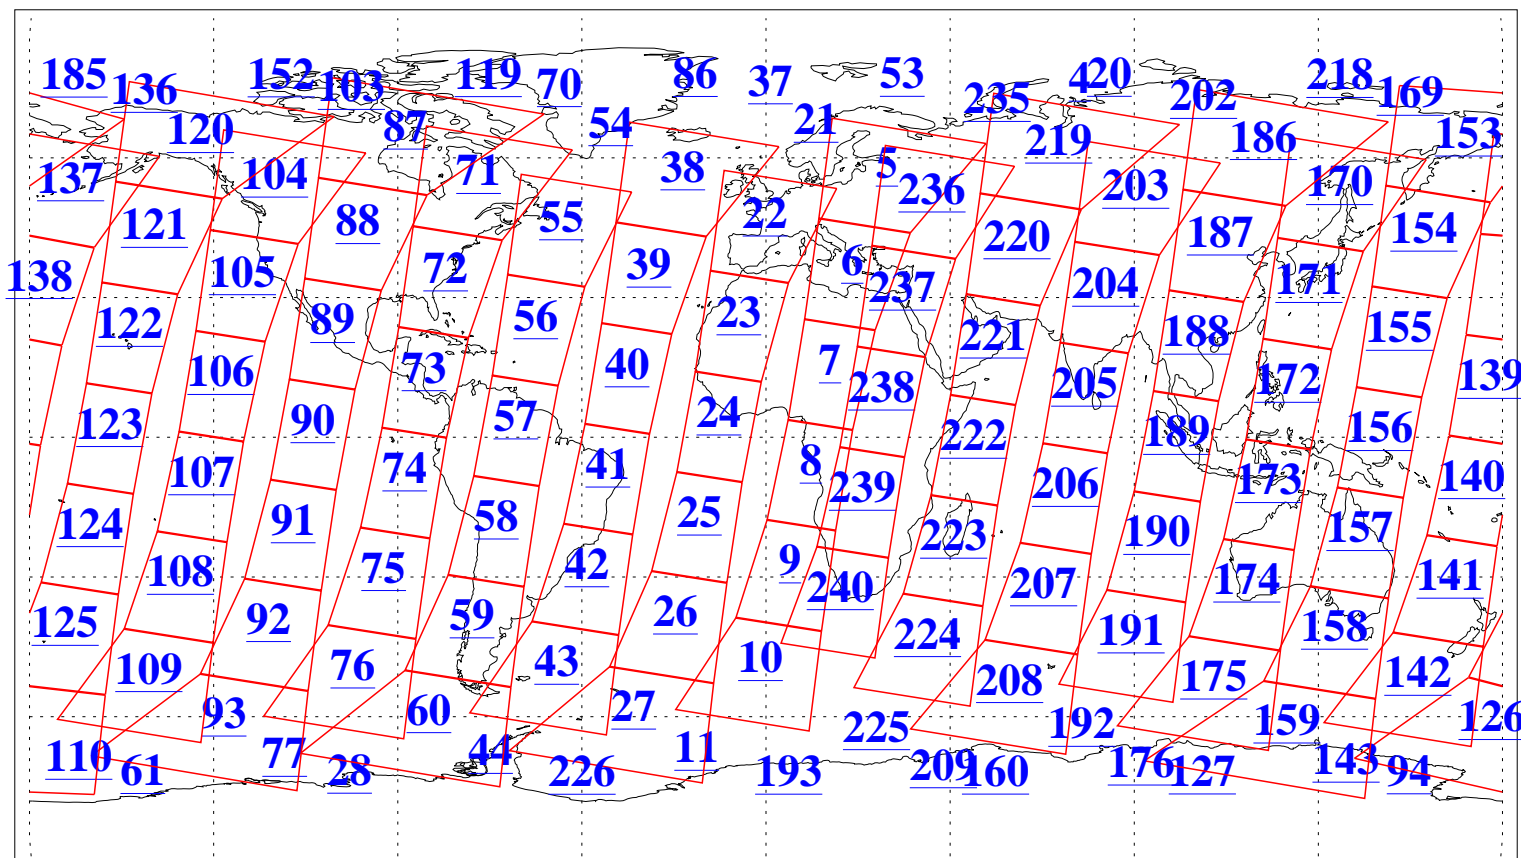

L1B Availability
AMSU Granules: 240
HSB Granules: 0
AIRS Granules: 240

11 Aug 2009
DoY 223
Aqua Day 2656
Granules: 1 to 120

Granules: 121 to 240

Legend: AMSU Available, HSB Available, AIRS Available

L1B Availability
AMSU Granules: 240
HSB Granules: 0
AIRS Granules: 240

11 Aug 2009
DoY 223
Aqua Day 2656

Ascending Granules

Descending Granules

Legend: AMSU Available, HSB Available, AIRS Available

L1B Availability
 AMSU Granules: 240
 HSB Granules: 0
 AIRS Granules: 240

11 Aug 2009
 DoY 223
 Aqua Day 2656

Northern Hemisphere Granules

Southern Hemisphere Granules

Legend: AMSU Available, HSB Available, AIRS Available