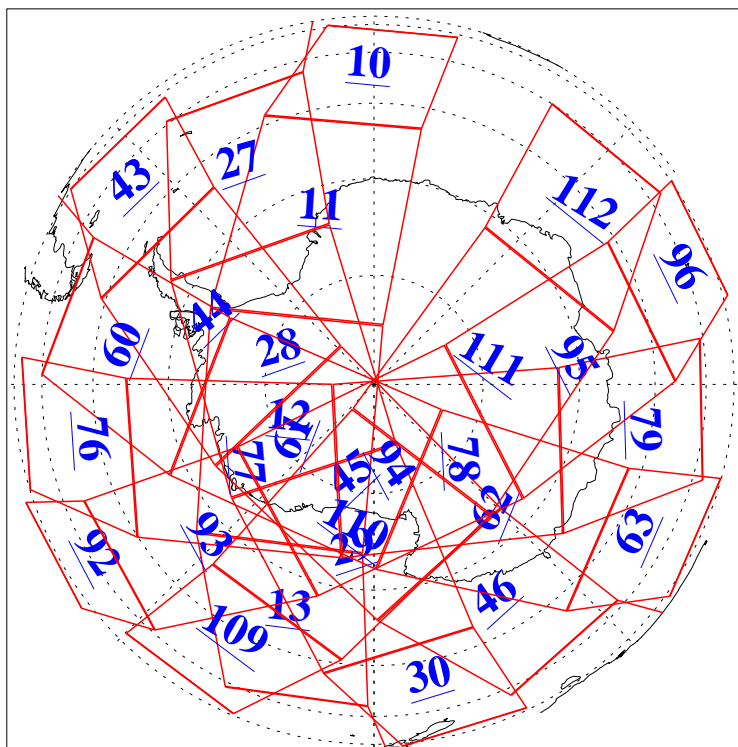

L1B Availability
AMSU Granules: 240
HSB Granules: 0
AIRS Granules: 240

11 Aug 2009
DoY 223
Aqua Day 2656
Granules: 1 to 120

Granules: 121 to 240

Legend: AMSU Available, HSB Available, AIRS Available

L1B Availability
AMSU Granules: 240
HSB Granules: 0
AIRS Granules: 240

11 Aug 2009
DoY 223
Aqua Day 2656

Ascending Granules

Descending Granules

Legend: AMSU Available, HSB Available, AIRS Available

L1B Availability
 AMSU Granules: 240
 HSB Granules: 0
 AIRS Granules: 240

11 Aug 2009
 DoY 223
 Aqua Day 2656

Northern Hemisphere Granules

Southern Hemisphere Granules

Legend: AMSU Available, HSB Available, AIRS Available