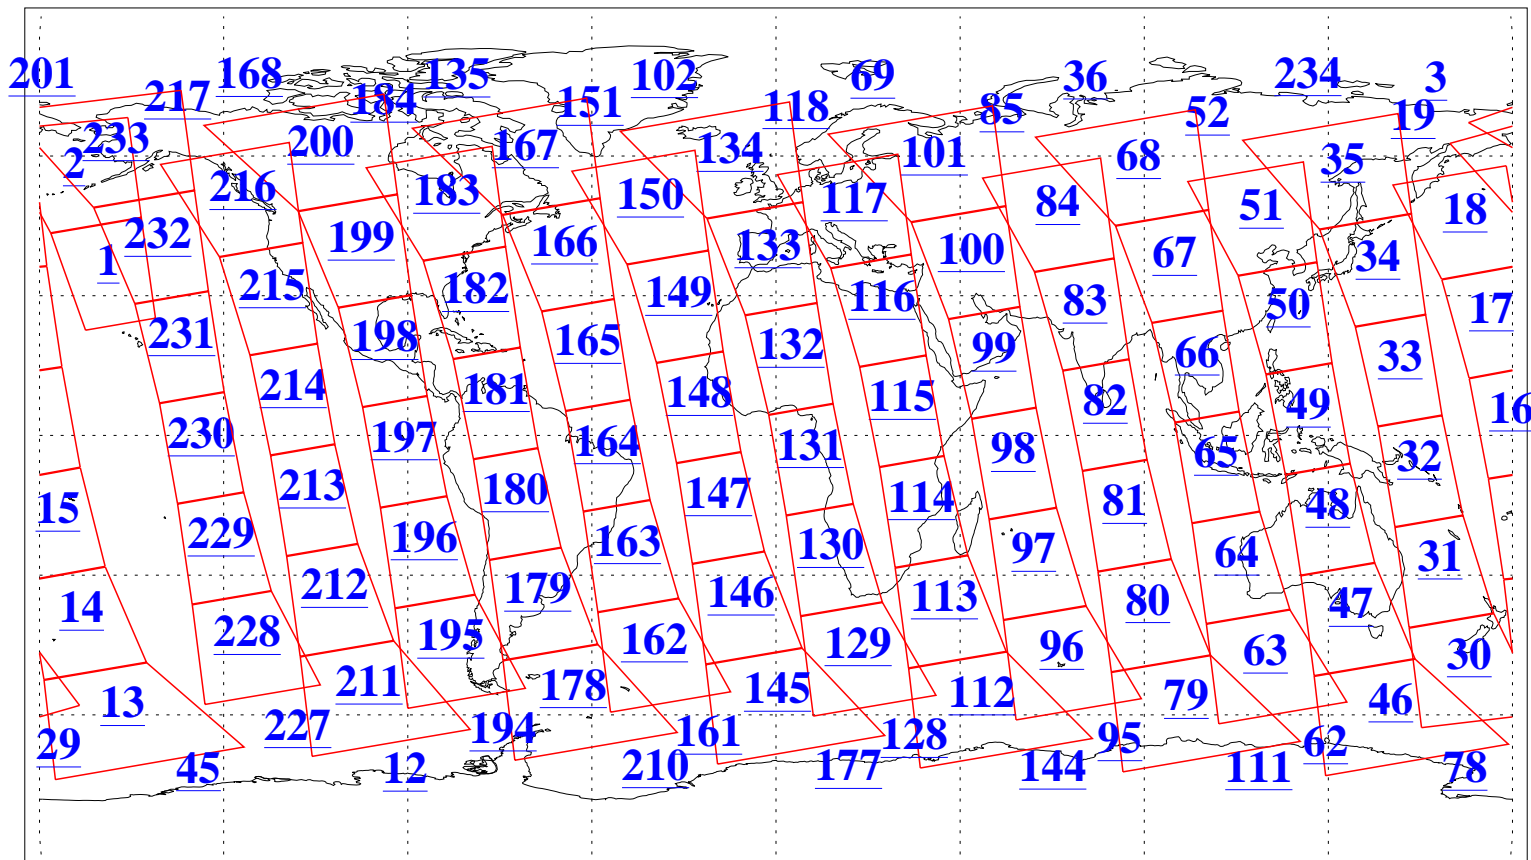

L1B Availability
AMSU Granules: 240
HSB Granules: 0
AIRS Granules: 240

11 Aug 2009
DoY 223
Aqua Day 2656
Granules: 1 to 120

Granules: 121 to 240

Legend: AMSU Available, HSB Available, AIRS Available

L1B Availability
AMSU Granules: 240
HSB Granules: 0
AIRS Granules: 240

11 Aug 2009
DoY 223
Aqua Day 2656

Ascending Granules

Descending Granules

Legend: AMSU Available, HSB Available, AIRS Available

L1B Availability
 AMSU Granules: 240
 HSB Granules: 0
 AIRS Granules: 240

11 Aug 2009
 DoY 223
 Aqua Day 2656

Northern Hemisphere Granules

Southern Hemisphere Granules

Legend: AMSU Available, HSB Available, AIRS Available