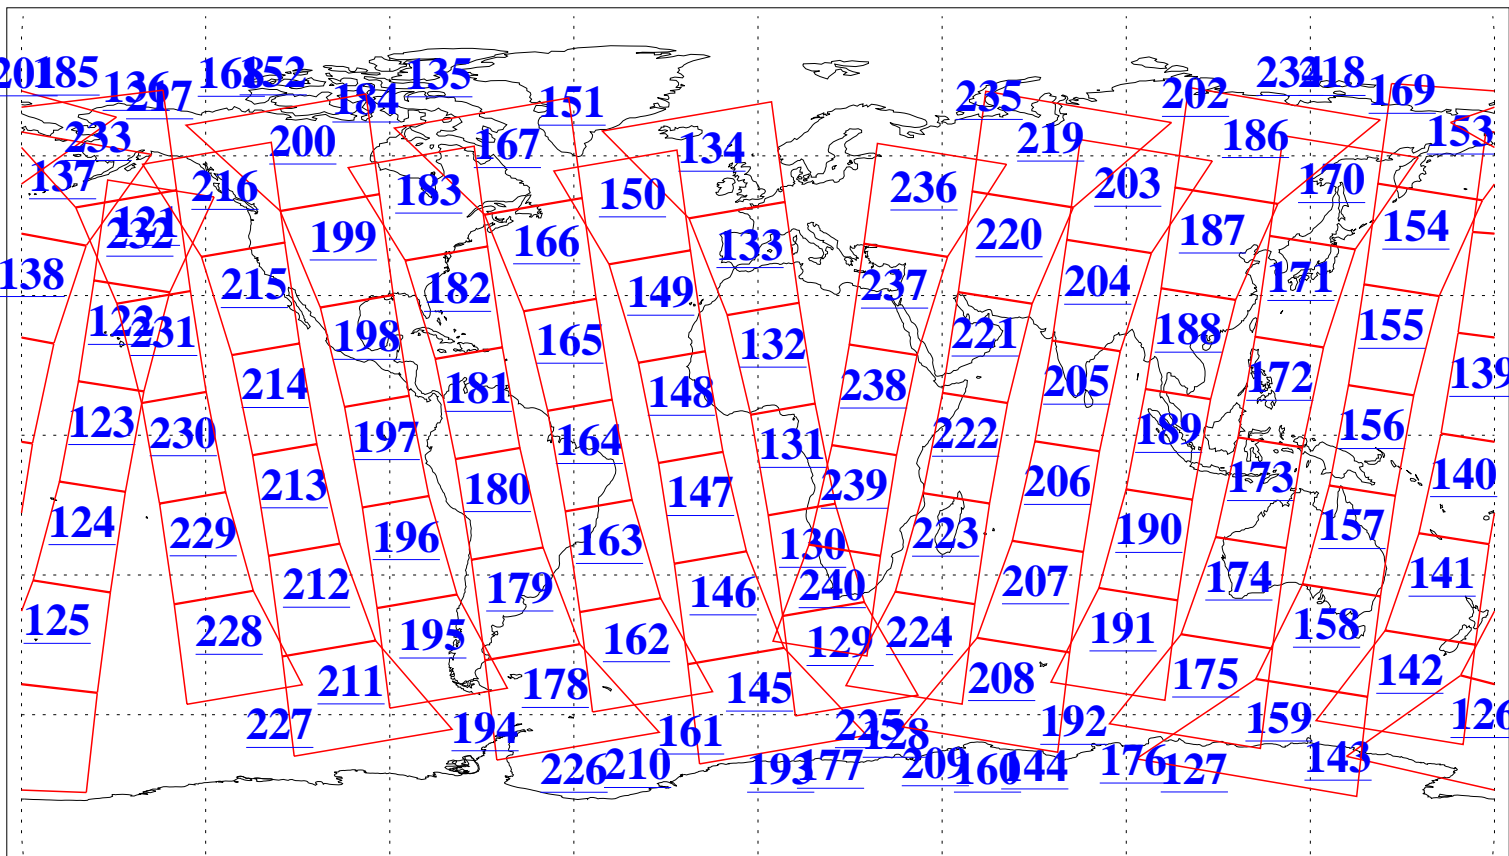

L1B Availability
AMSU Granules: 240
HSB Granules: 0
AIRS Granules: 240

11 Aug 2009
DoY 223
Aqua Day 2656
Granules: 1 to 120

Granules: 121 to 240

Legend: AMSU Available, HSB Available, AIRS Available

L1B Availability
AMSU Granules: 240
HSB Granules: 0
AIRS Granules: 240

11 Aug 2009
DoY 223
Aqua Day 2656

Ascending Granules

Descending Granules

Legend: AMSU Available, HSB Available, AIRS Available

L1B Availability
 AMSU Granules: 240
 HSB Granules: 0
 AIRS Granules: 240

11 Aug 2009
 DoY 223
 Aqua Day 2656

Northern Hemisphere Granules

Southern Hemisphere Granules

Legend: AMSU Available, HSB Available, AIRS Available