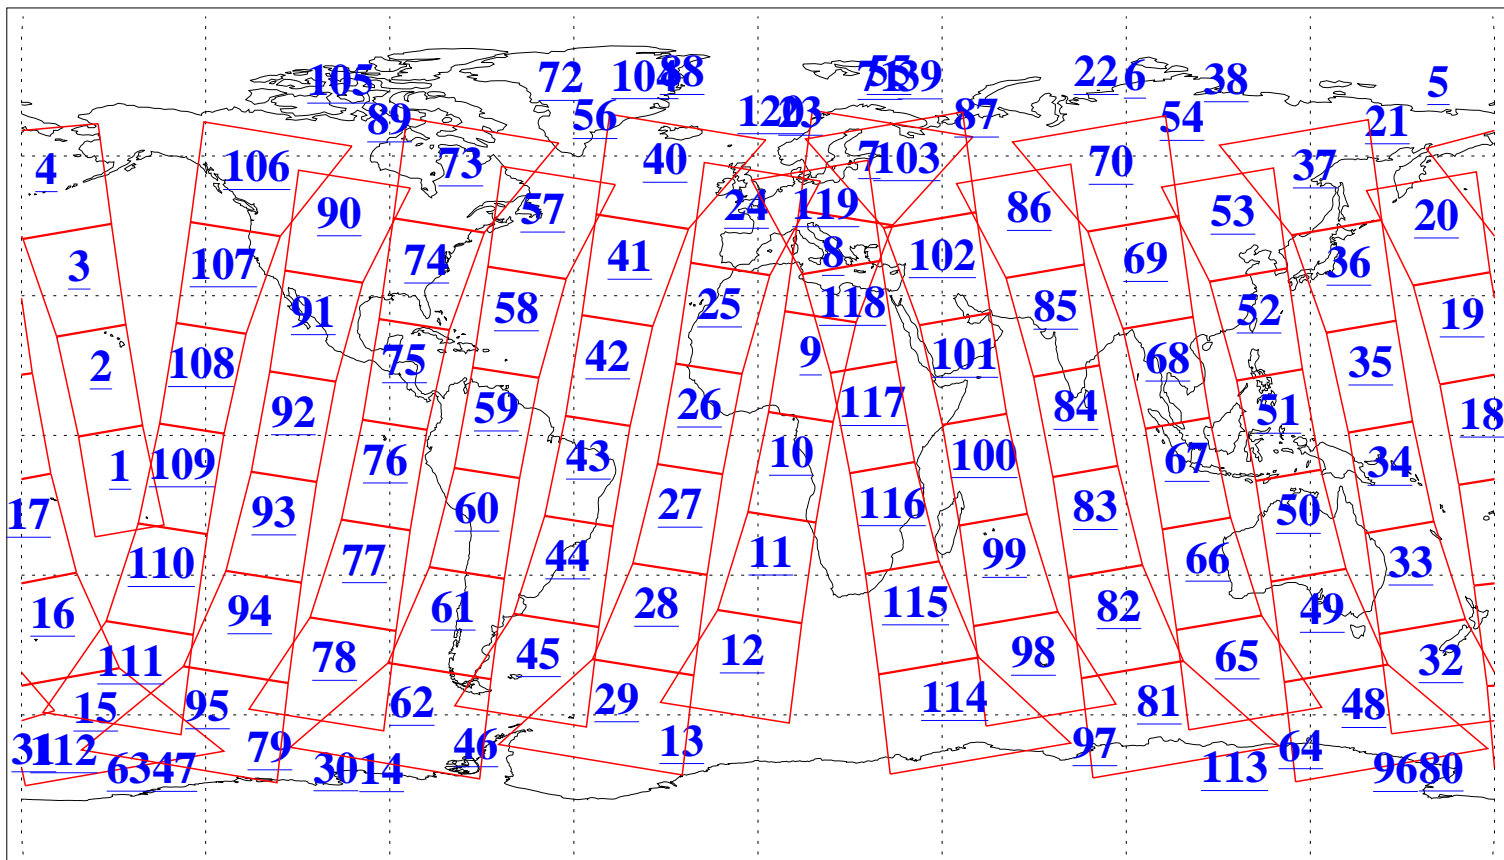

L1B Availability
AMSU Granules: 240
HSB Granules: 0
AIRS Granules: 240

9 Aug 2009
DoY 221
Aqua Day 2654
Granules: 1 to 120

Granules: 121 to 240

Legend: AMSU Available, HSB Available, AIRS Available

L1B Availability
AMSU Granules: 240
HSB Granules: 0
AIRS Granules: 240

9 Aug 2009
DoY 221
Aqua Day 2654
Ascending Granules

Descending Granules

Legend: AMSU Available, HSB Available, AIRS Available

L1B Availability
 AMSU Granules: 240
 HSB Granules: 0
 AIRS Granules: 240

9 Aug 2009
 DoY 221
 Aqua Day 2654

Northern Hemisphere Granules

Southern Hemisphere Granules

Legend: AMSU Available, HSB Available, AIRS Available