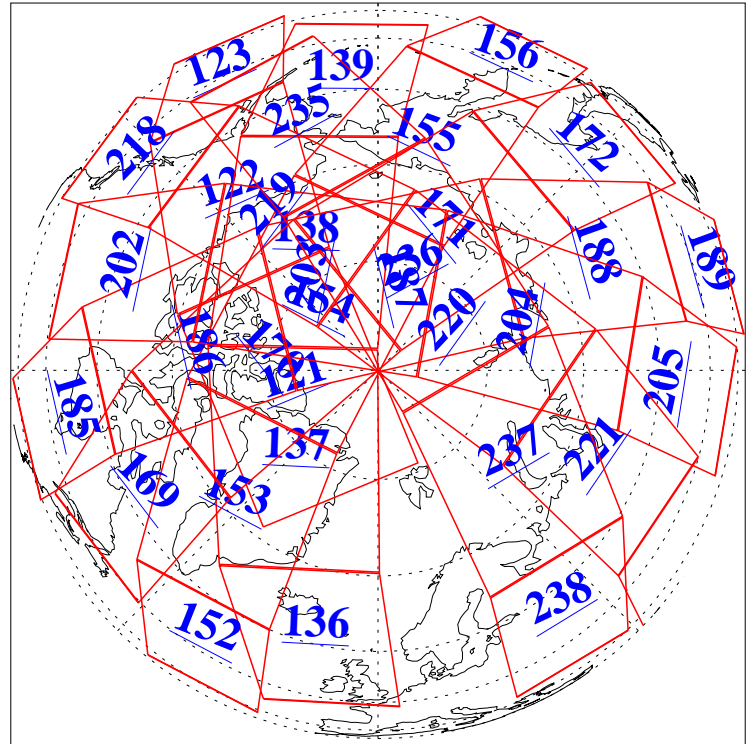

9 Aug 2009
DoY 221
Aqua Day 2654
Ascending Granules

Descending Granules

Legend: AMSU Available, HSB Available, AIRS Available

L1B Availability
 AMSU Granules: 240
 HSB Granules: 0
 AIRS Granules: 240

9 Aug 2009
 DoY 221
 Aqua Day 2654

Northern Hemisphere Granules

Southern Hemisphere Granules

Legend: AMSU Available, HSB Available, AIRS Available