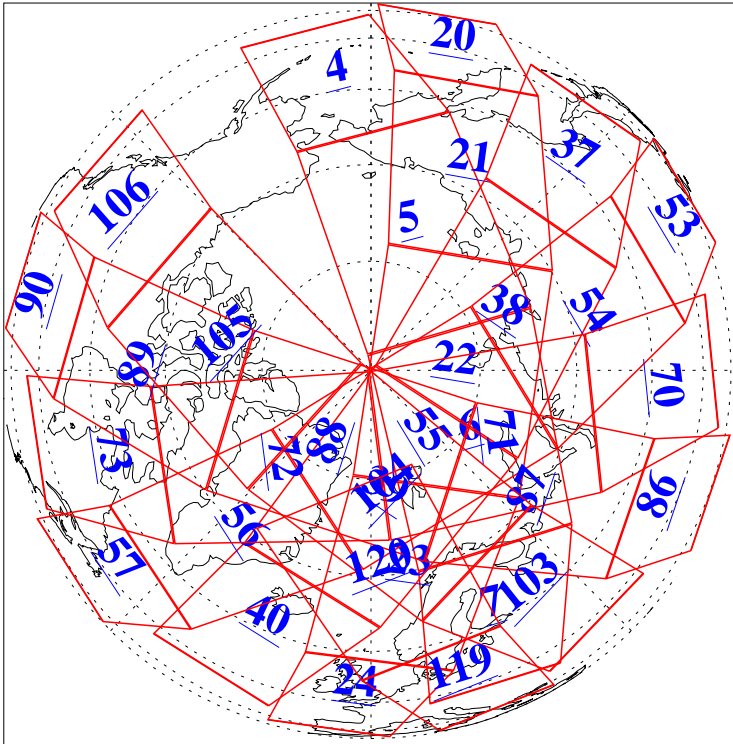

L1B Availability
AMSU Granules: 240
HSB Granules: 0
AIRS Granules: 240

9 Aug 2009
DoY 221
Aqua Day 2654
Granules: 1 to 120

Granules: 121 to 240

Legend: AMSU Available, HSB Available, AIRS Available

L1B Availability
AMSU Granules: 240
HSB Granules: 0
AIRS Granules: 240

9 Aug 2009
DoY 221
Aqua Day 2654
Ascending Granules

Descending Granules

Legend: AMSU Available, HSB Available, AIRS Available

L1B Availability
 AMSU Granules: 240
 HSB Granules: 0
 AIRS Granules: 240

9 Aug 2009
 DoY 221
 Aqua Day 2654

Northern Hemisphere Granules

Southern Hemisphere Granules

Legend: AMSU Available, HSB Available, AIRS Available