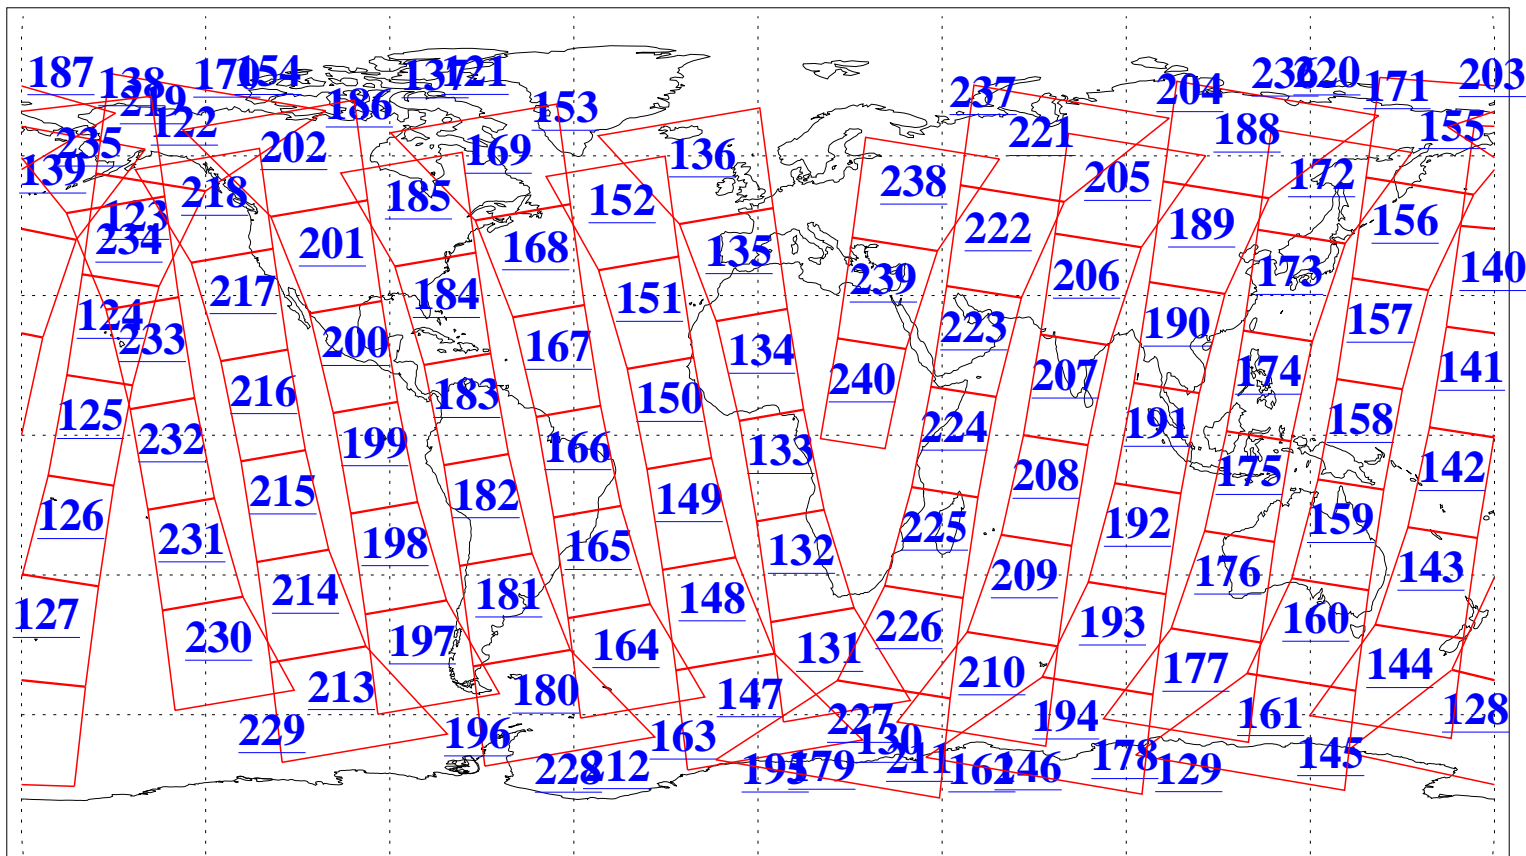

L1B Availability
AMSU Granules: 240
HSB Granules: 0
AIRS Granules: 240

9 Aug 2009
DoY 221
Aqua Day 2654
Granules: 1 to 120

Granules: 121 to 240

Legend: AMSU Available, HSB Available, AIRS Available

L1B Availability
AMSU Granules: 240
HSB Granules: 0
AIRS Granules: 240

9 Aug 2009
DoY 221
Aqua Day 2654
Ascending Granules

Descending Granules

Legend: AMSU Available, HSB Available, AIRS Available

L1B Availability
 AMSU Granules: 240
 HSB Granules: 0
 AIRS Granules: 240

9 Aug 2009
 DoY 221
 Aqua Day 2654

Northern Hemisphere Granules

Southern Hemisphere Granules

Legend: AMSU Available, HSB Available, AIRS Available