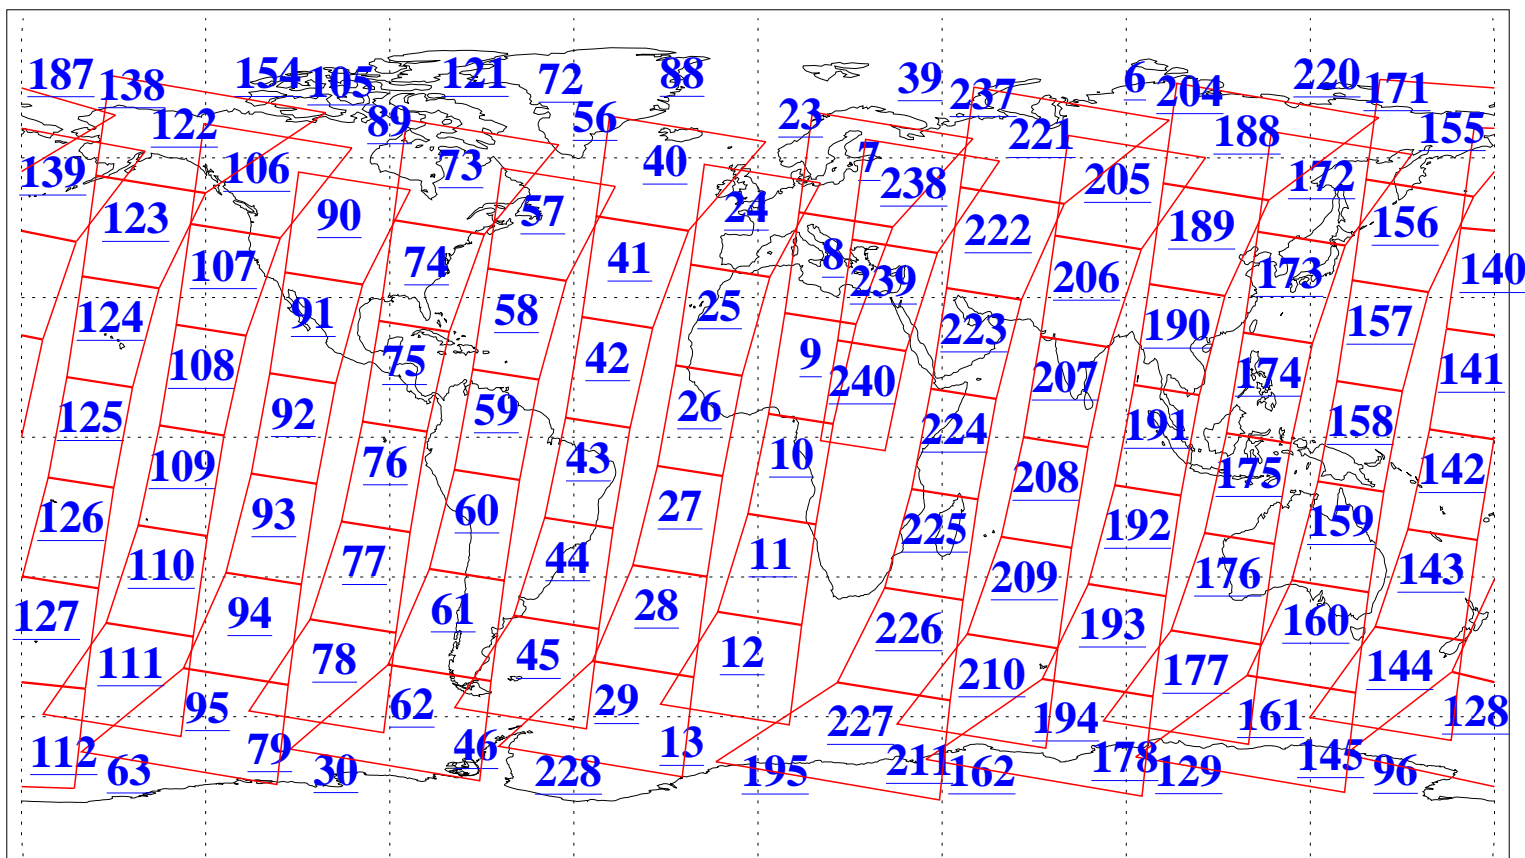

L1B Availability
AMSU Granules: 240
HSB Granules: 0
AIRS Granules: 240

9 Aug 2009
DoY 221
Aqua Day 2654
Granules: 1 to 120

Granules: 121 to 240

Legend: AMSU Available, HSB Available, AIRS Available

L1B Availability
AMSU Granules: 240
HSB Granules: 0
AIRS Granules: 240

9 Aug 2009
DoY 221
Aqua Day 2654
Ascending Granules

Descending Granules

Legend: AMSU Available, HSB Available, AIRS Available

L1B Availability
 AMSU Granules: 240
 HSB Granules: 0
 AIRS Granules: 240

9 Aug 2009
 DoY 221
 Aqua Day 2654

Northern Hemisphere Granules

Southern Hemisphere Granules

Legend: AMSU Available, HSB Available, AIRS Available