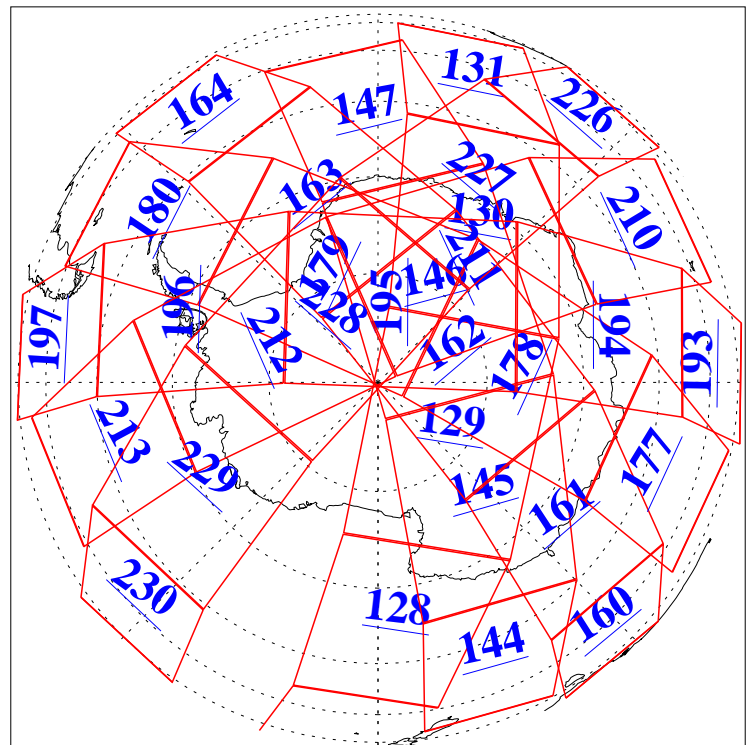

L1B Availability
AMSU Granules: 240
HSB Granules: 0
AIRS Granules: 240

9 Aug 2009
DoY 221
Aqua Day 2654
Granules: 1 to 120

Granules: 121 to 240

Legend: AMSU Available, HSB Available, AIRS Available

L1B Availability
AMSU Granules: 240
HSB Granules: 0
AIRS Granules: 240

9 Aug 2009
DoY 221
Aqua Day 2654
Ascending Granules

Descending Granules

Legend: AMSU Available, HSB Available, AIRS Available

L1B Availability
 AMSU Granules: 240
 HSB Granules: 0
 AIRS Granules: 240

9 Aug 2009
 DoY 221
 Aqua Day 2654

Northern Hemisphere Granules

Southern Hemisphere Granules

Legend: AMSU Available, HSB Available, AIRS Available