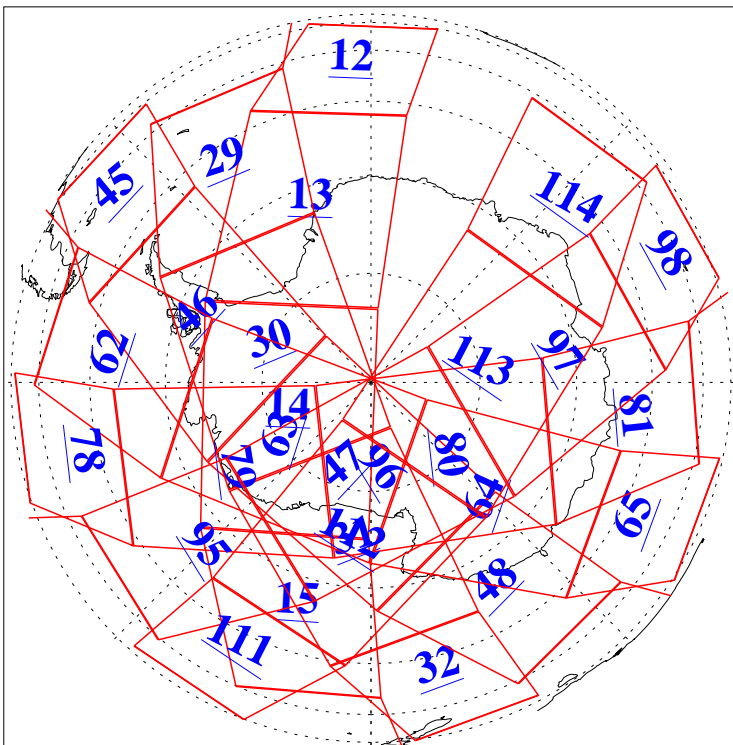

L1B Availability
AMSU Granules: 240
HSB Granules: 0
AIRS Granules: 240

9 Aug 2009
DoY 221
Aqua Day 2654
Granules: 1 to 120

Granules: 121 to 240

Legend: AMSU Available, HSB Available, AIRS Available

L1B Availability
AMSU Granules: 240
HSB Granules: 0
AIRS Granules: 240

9 Aug 2009
DoY 221
Aqua Day 2654
Ascending Granules

Descending Granules

Legend: AMSU Available, HSB Available, AIRS Available

L1B Availability
 AMSU Granules: 240
 HSB Granules: 0
 AIRS Granules: 240

9 Aug 2009
 DoY 221
 Aqua Day 2654

Northern Hemisphere Granules

Southern Hemisphere Granules

Legend: AMSU Available, HSB Available, AIRS Available