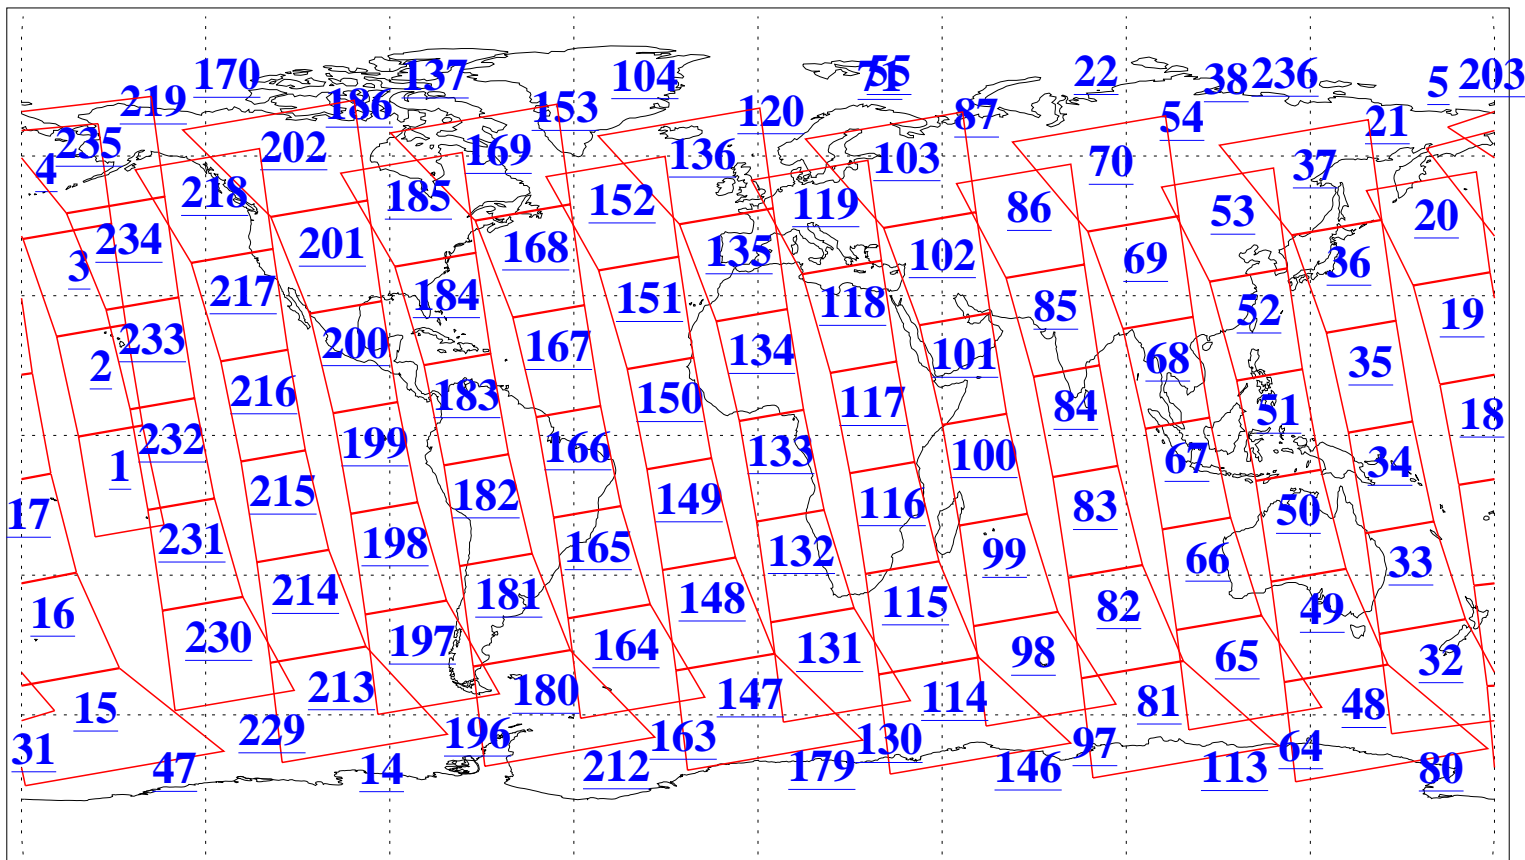

L1B Availability
AMSU Granules: 240
HSB Granules: 0
AIRS Granules: 240

9 Aug 2009
DoY 221
Aqua Day 2654
Granules: 1 to 120

Granules: 121 to 240

Legend: AMSU Available, HSB Available, AIRS Available

L1B Availability
AMSU Granules: 240
HSB Granules: 0
AIRS Granules: 240

9 Aug 2009
DoY 221
Aqua Day 2654
Ascending Granules

Descending Granules

Legend: AMSU Available, HSB Available, AIRS Available

L1B Availability
 AMSU Granules: 240
 HSB Granules: 0
 AIRS Granules: 240

9 Aug 2009
 DoY 221
 Aqua Day 2654

Northern Hemisphere Granules

Southern Hemisphere Granules

Legend: AMSU Available, HSB Available, AIRS Available