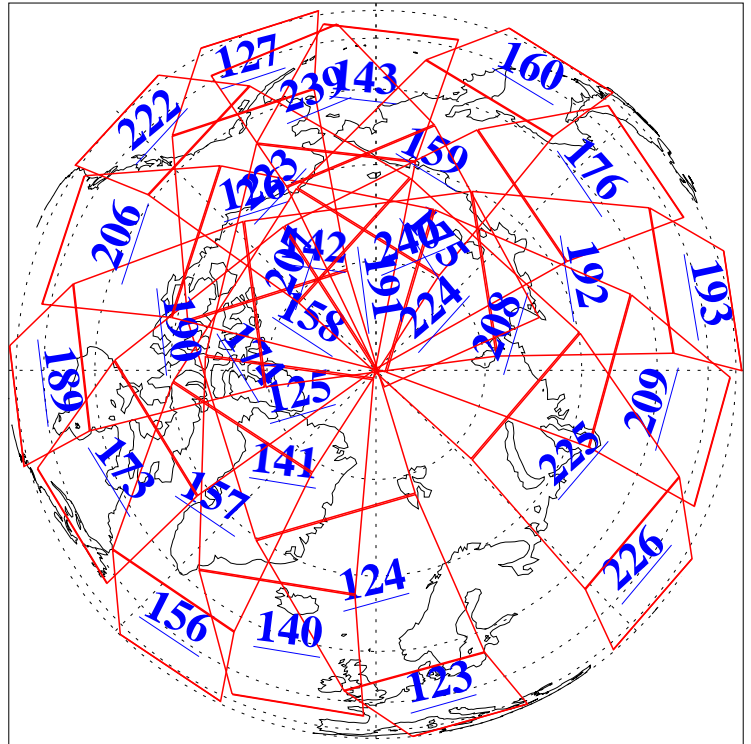

L1B Availability
AMSU Granules: 240
HSB Granules: 0
AIRS Granules: 240

5 Aug 2009
DoY 217
Aqua Day 2650
Granules: 1 to 120

Granules: 121 to 240

Legend: AMSU Available, HSB Available, AIRS Available

L1B Availability
AMSU Granules: 240
HSB Granules: 0
AIRS Granules: 240

5 Aug 2009
DoY 217
Aqua Day 2650
Ascending Granules

Descending Granules

Legend: AMSU Available, HSB Available, AIRS Available

L1B Availability
 AMSU Granules: 240
 HSB Granules: 0
 AIRS Granules: 240

5 Aug 2009
 DoY 217
 Aqua Day 2650

Northern Hemisphere Granules

Southern Hemisphere Granules

Legend: AMSU Available, HSB Available, AIRS Available