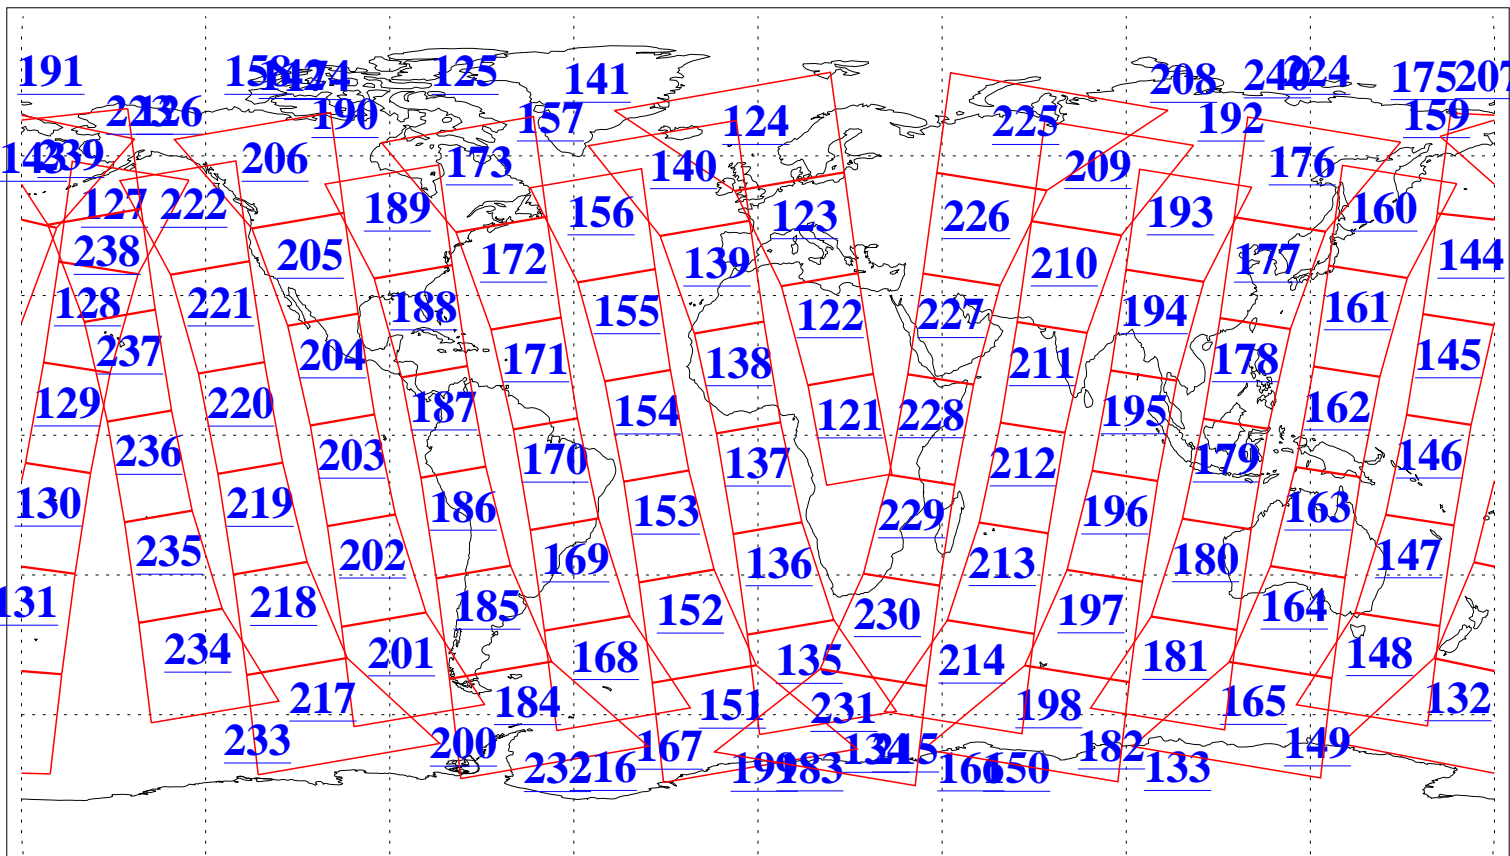

L1B Availability
AMSU Granules: 240
HSB Granules: 0
AIRS Granules: 240

5 Aug 2009
DoY 217
Aqua Day 2650
Granules: 1 to 120

Granules: 121 to 240

Legend: AMSU Available, HSB Available, AIRS Available

L1B Availability
AMSU Granules: 240
HSB Granules: 0
AIRS Granules: 240

5 Aug 2009
DoY 217
Aqua Day 2650
Ascending Granules

Descending Granules

Legend: AMSU Available, HSB Available, AIRS Available

L1B Availability
 AMSU Granules: 240
 HSB Granules: 0
 AIRS Granules: 240

5 Aug 2009
 DoY 217
 Aqua Day 2650