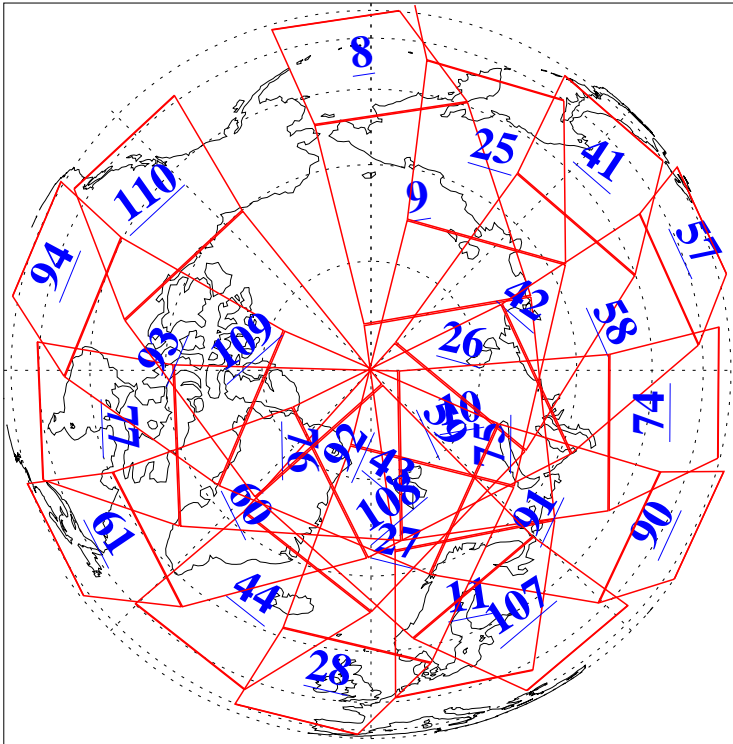

L1B Availability
AMSU Granules: 240
HSB Granules: 0
AIRS Granules: 240

5 Aug 2009
DoY 217
Aqua Day 2650
Granules: 1 to 120

Granules: 121 to 240

Legend: AMSU Available, HSB Available, AIRS Available

L1B Availability
AMSU Granules: 240
HSB Granules: 0
AIRS Granules: 240

5 Aug 2009
DoY 217
Aqua Day 2650
Ascending Granules

Descending Granules

Legend: AMSU Available, HSB Available, AIRS Available

L1B Availability
 AMSU Granules: 240
 HSB Granules: 0
 AIRS Granules: 240

5 Aug 2009
 DoY 217
 Aqua Day 2650

Northern Hemisphere Granules

Southern Hemisphere Granules

Legend: AMSU Available, HSB Available, AIRS Available