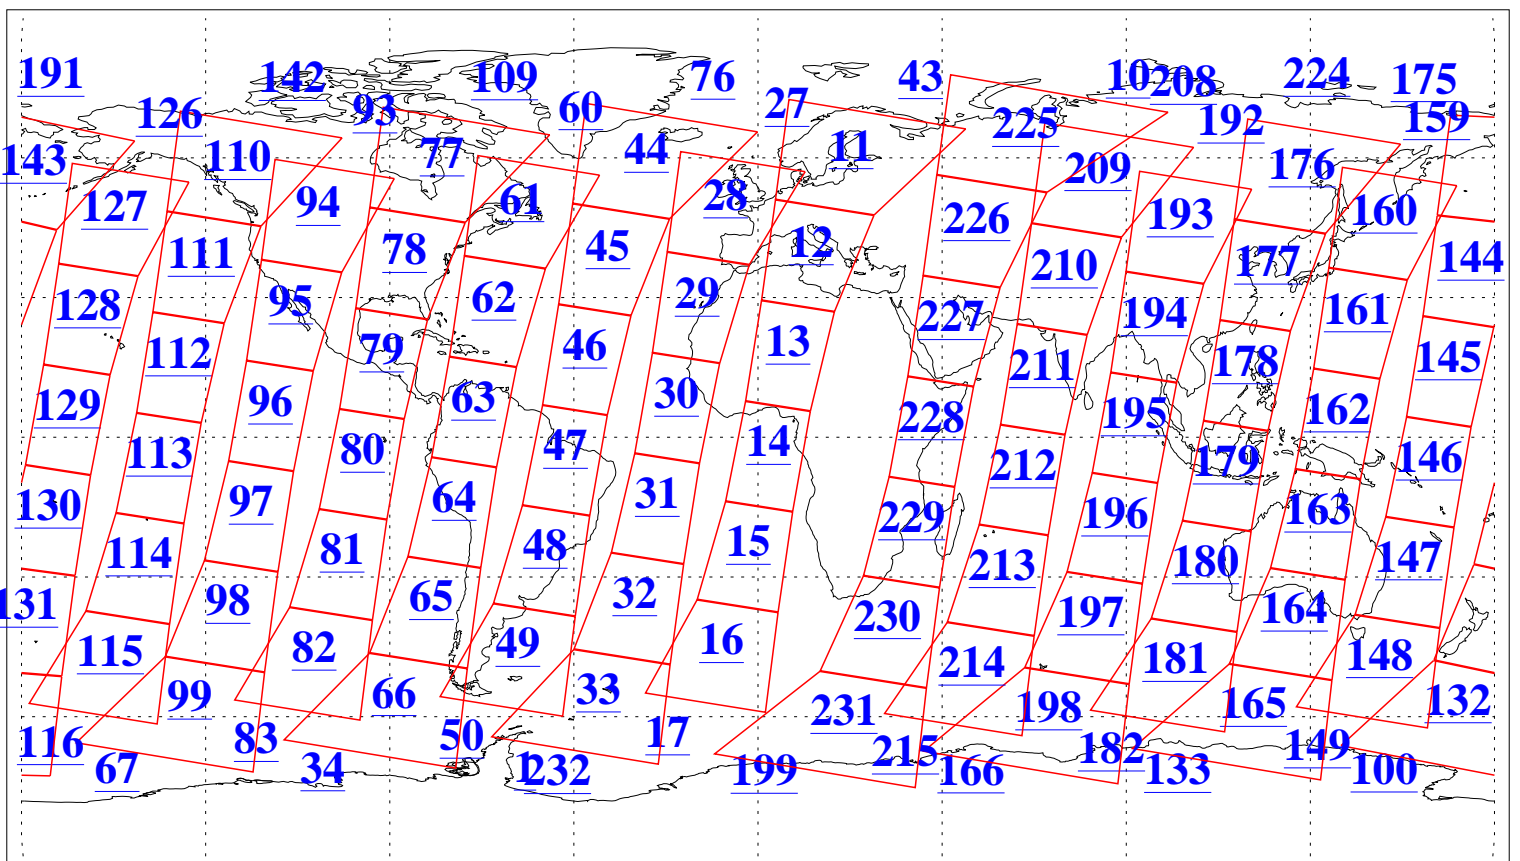

L1B Availability
AMSU Granules: 240
HSB Granules: 0
AIRS Granules: 240

5 Aug 2009
DoY 217
Aqua Day 2650
Granules: 1 to 120

Granules: 121 to 240

Legend: AMSU Available, HSB Available, AIRS Available

L1B Availability
AMSU Granules: 240
HSB Granules: 0
AIRS Granules: 240

5 Aug 2009
DoY 217
Aqua Day 2650
Ascending Granules

Descending Granules

Legend: AMSU Available, HSB Available, AIRS Available

L1B Availability
 AMSU Granules: 240
 HSB Granules: 0
 AIRS Granules: 240

5 Aug 2009
 DoY 217
 Aqua Day 2650

Northern Hemisphere Granules

Southern Hemisphere Granules

Legend: AMSU Available, HSB Available, AIRS Available