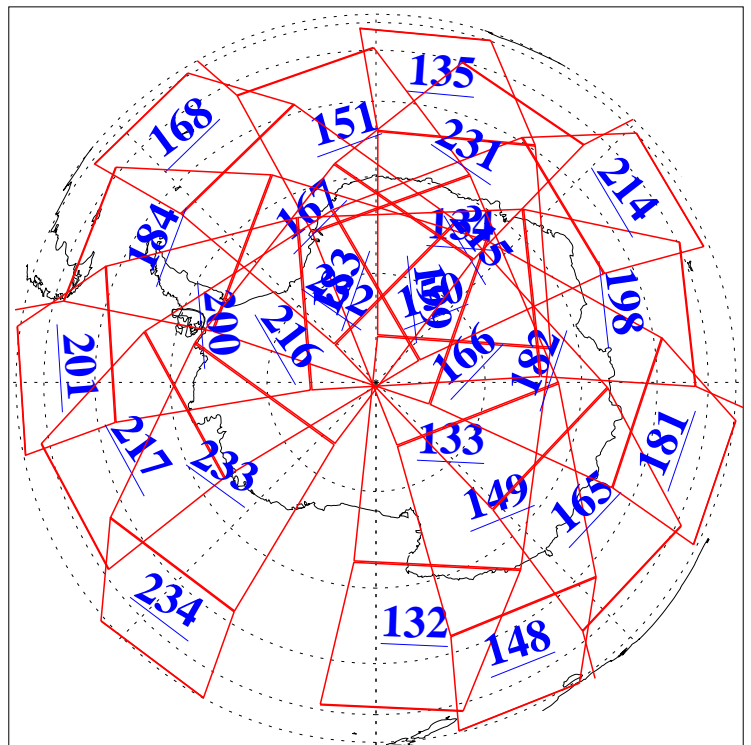

L1B Availability
AMSU Granules: 240
HSB Granules: 0
AIRS Granules: 240

5 Aug 2009
DoY 217
Aqua Day 2650
Granules: 1 to 120

Granules: 121 to 240

Legend: AMSU Available, HSB Available, AIRS Available

L1B Availability
AMSU Granules: 240
HSB Granules: 0
AIRS Granules: 240

5 Aug 2009
DoY 217
Aqua Day 2650
Ascending Granules

Descending Granules

Legend: AMSU Available, HSB Available, AIRS Available

L1B Availability
 AMSU Granules: 240
 HSB Granules: 0
 AIRS Granules: 240

5 Aug 2009
 DoY 217
 Aqua Day 2650

Northern Hemisphere Granules

Southern Hemisphere Granules

Legend: AMSU Available, HSB Available, AIRS Available