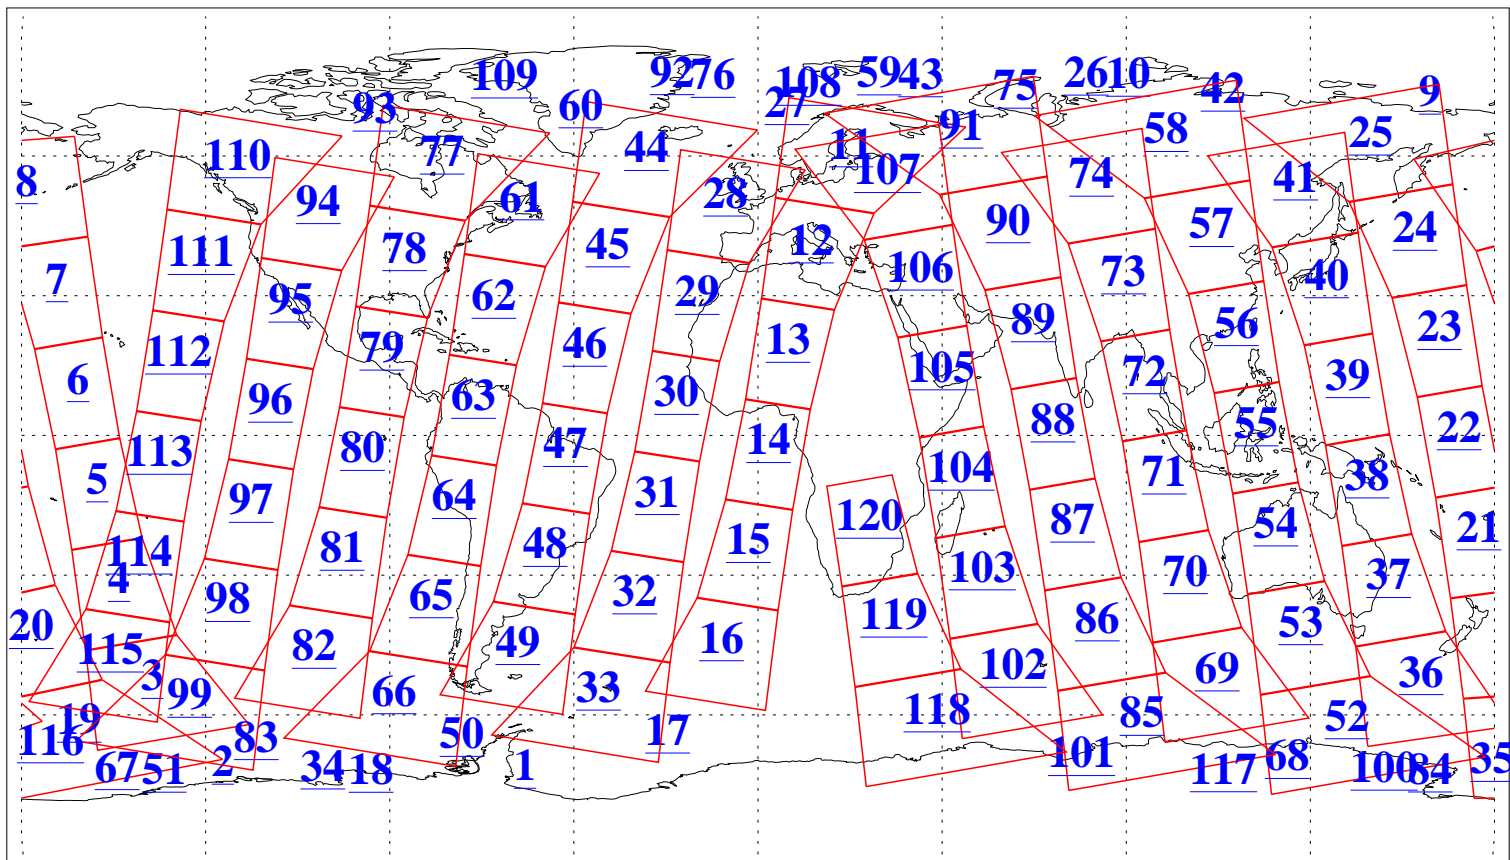

L1B Availability
AMSU Granules: 240
HSB Granules: 0
AIRS Granules: 240

5 Aug 2009
DoY 217
Aqua Day 2650
Granules: 1 to 120

Granules: 121 to 240

Legend: AMSU Available, HSB Available, AIRS Available

L1B Availability
AMSU Granules: 240
HSB Granules: 0
AIRS Granules: 240

5 Aug 2009
DoY 217
Aqua Day 2650
Ascending Granules

Descending Granules

Legend: AMSU Available, HSB Available, AIRS Available

L1B Availability
 AMSU Granules: 240
 HSB Granules: 0
 AIRS Granules: 240

5 Aug 2009
 DoY 217
 Aqua Day 2650

Northern Hemisphere Granules

Southern Hemisphere Granules

Legend: AMSU Available, HSB Available, AIRS Available