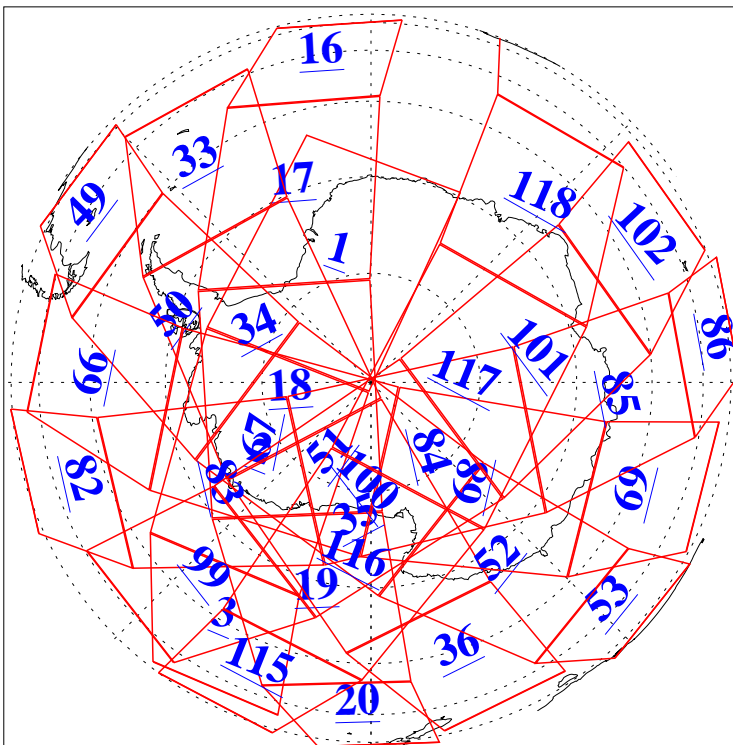

L1B Availability
AMSU Granules: 240
HSB Granules: 0
AIRS Granules: 240

5 Aug 2009
DoY 217
Aqua Day 2650
Granules: 1 to 120

Granules: 121 to 240

Legend: AMSU Available, HSB Available, AIRS Available

L1B Availability
AMSU Granules: 240
HSB Granules: 0
AIRS Granules: 240

5 Aug 2009
DoY 217
Aqua Day 2650
Ascending Granules

Descending Granules

Legend: AMSU Available, HSB Available, AIRS Available

L1B Availability
 AMSU Granules: 240
 HSB Granules: 0
 AIRS Granules: 240

5 Aug 2009
 DoY 217
 Aqua Day 2650

Northern Hemisphere Granules

Southern Hemisphere Granules

Legend: AMSU Available, HSB Available, AIRS Available