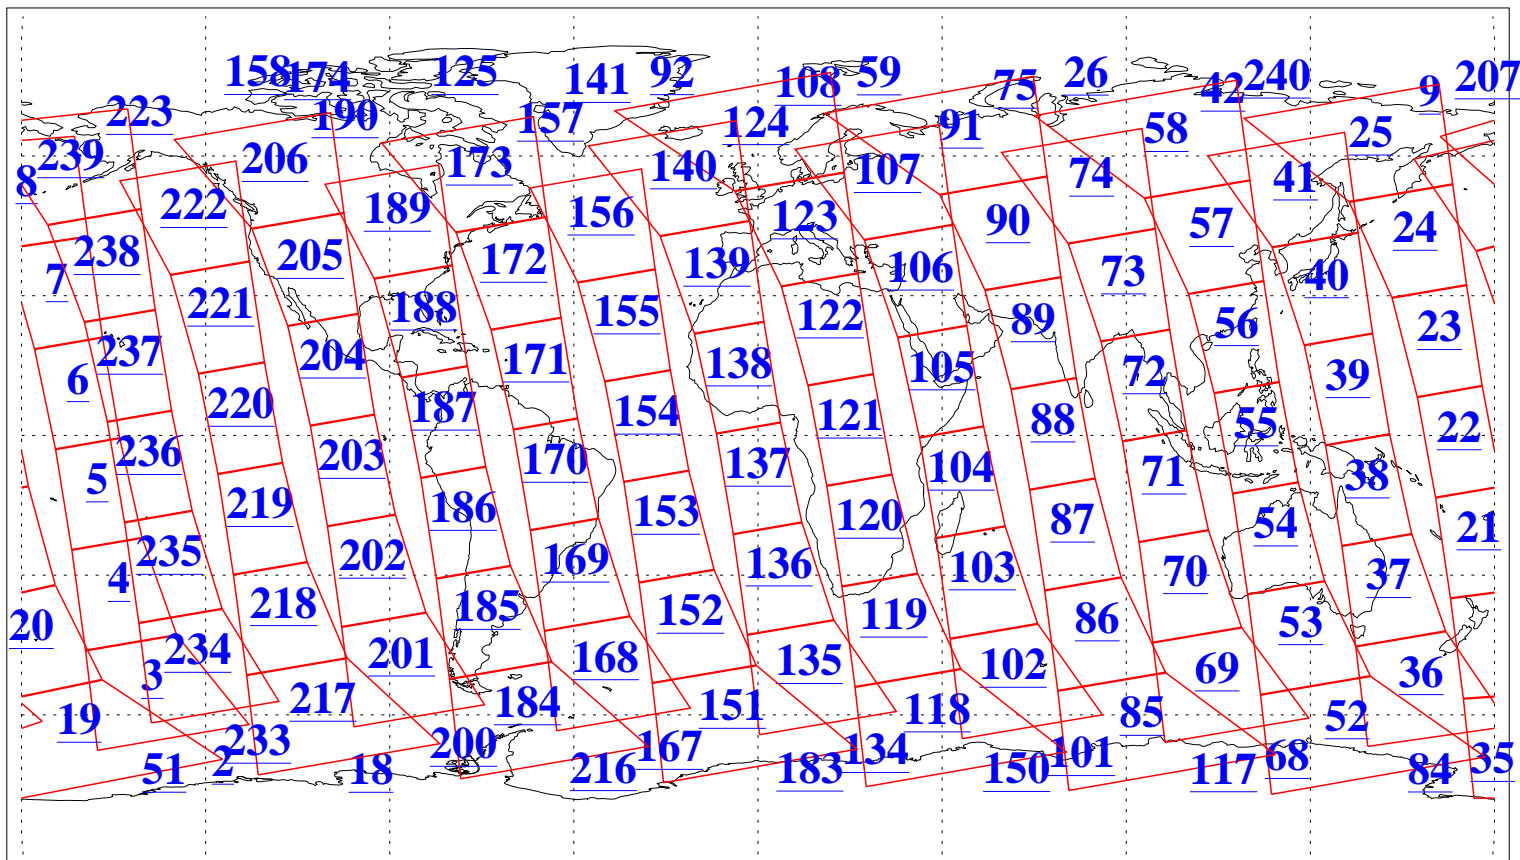

L1B Availability
AMSU Granules: 240
HSB Granules: 0
AIRS Granules: 240

5 Aug 2009
DoY 217
Aqua Day 2650
Granules: 1 to 120

Granules: 121 to 240

Legend: AMSU Available, HSB Available, AIRS Available

L1B Availability
AMSU Granules: 240
HSB Granules: 0
AIRS Granules: 240

5 Aug 2009
DoY 217
Aqua Day 2650
Ascending Granules

Descending Granules

Legend: AMSU Available, HSB Available, AIRS Available

L1B Availability
 AMSU Granules: 240
 HSB Granules: 0
 AIRS Granules: 240

5 Aug 2009
 DoY 217
 Aqua Day 2650

Northern Hemisphere Granules

Southern Hemisphere Granules

Legend: AMSU Available, HSB Available, AIRS Available