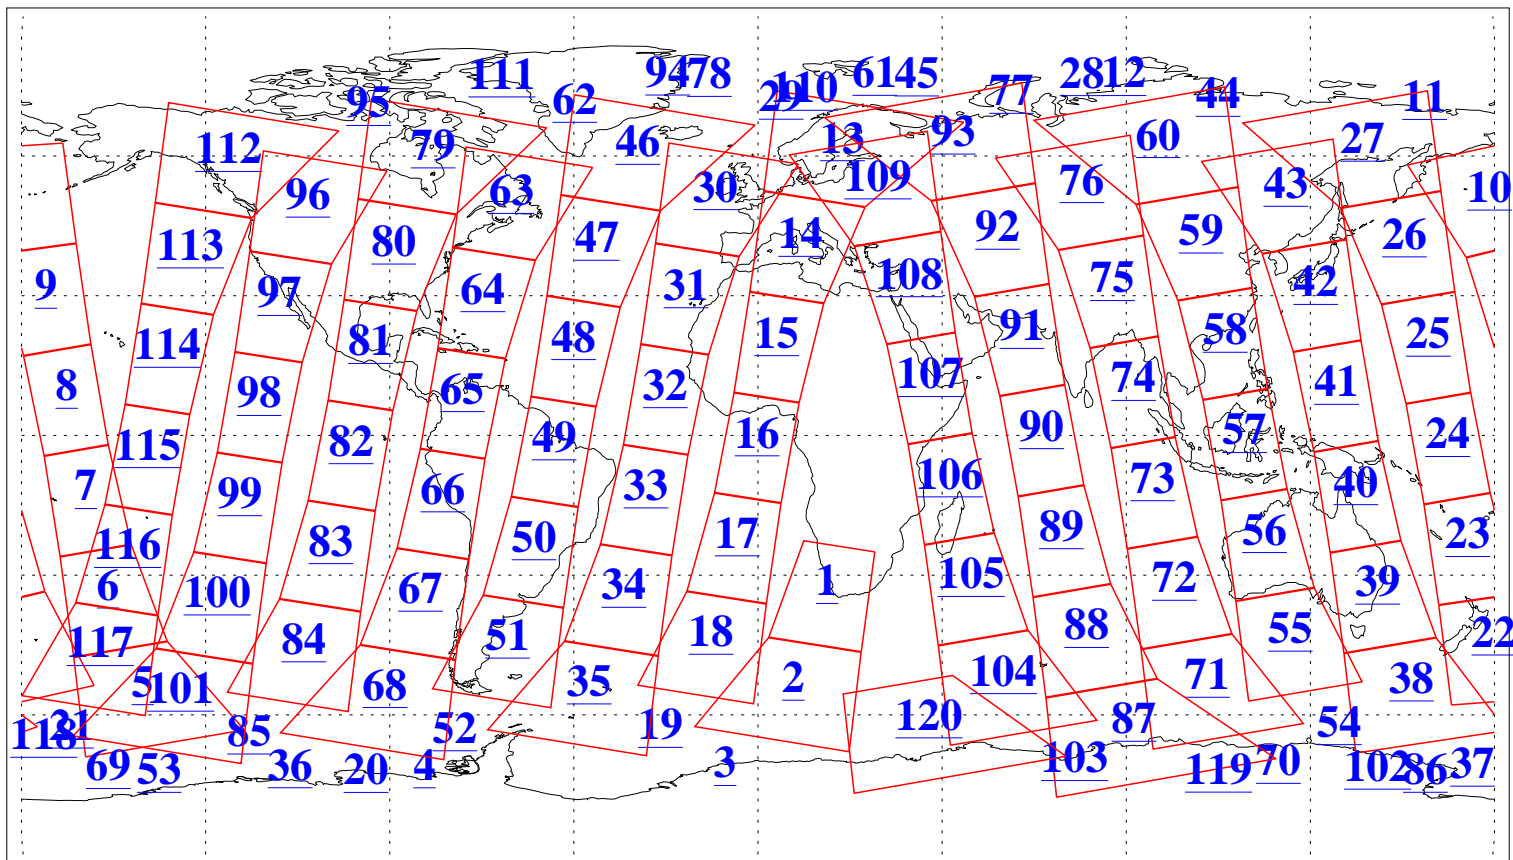

L1B Availability
AMSU Granules: 240
HSB Granules: 0
AIRS Granules: 240

3 Aug 2009
DoY 215
Aqua Day 2648
Granules: 1 to 120

Granules: 121 to 240

Legend: AMSU Available, HSB Available, AIRS Available

L1B Availability
AMSU Granules: 240
HSB Granules: 0
AIRS Granules: 240

3 Aug 2009
DoY 215
Aqua Day 2648

Ascending Granules

Descending Granules

Legend: AMSU Available, HSB Available, AIRS Available

L1B Availability
 AMSU Granules: 240
 HSB Granules: 0
 AIRS Granules: 240

3 Aug 2009
 DoY 215
 Aqua Day 2648

Northern Hemisphere Granules

Southern Hemisphere Granules

Legend: AMSU Available, HSB Available, AIRS Available