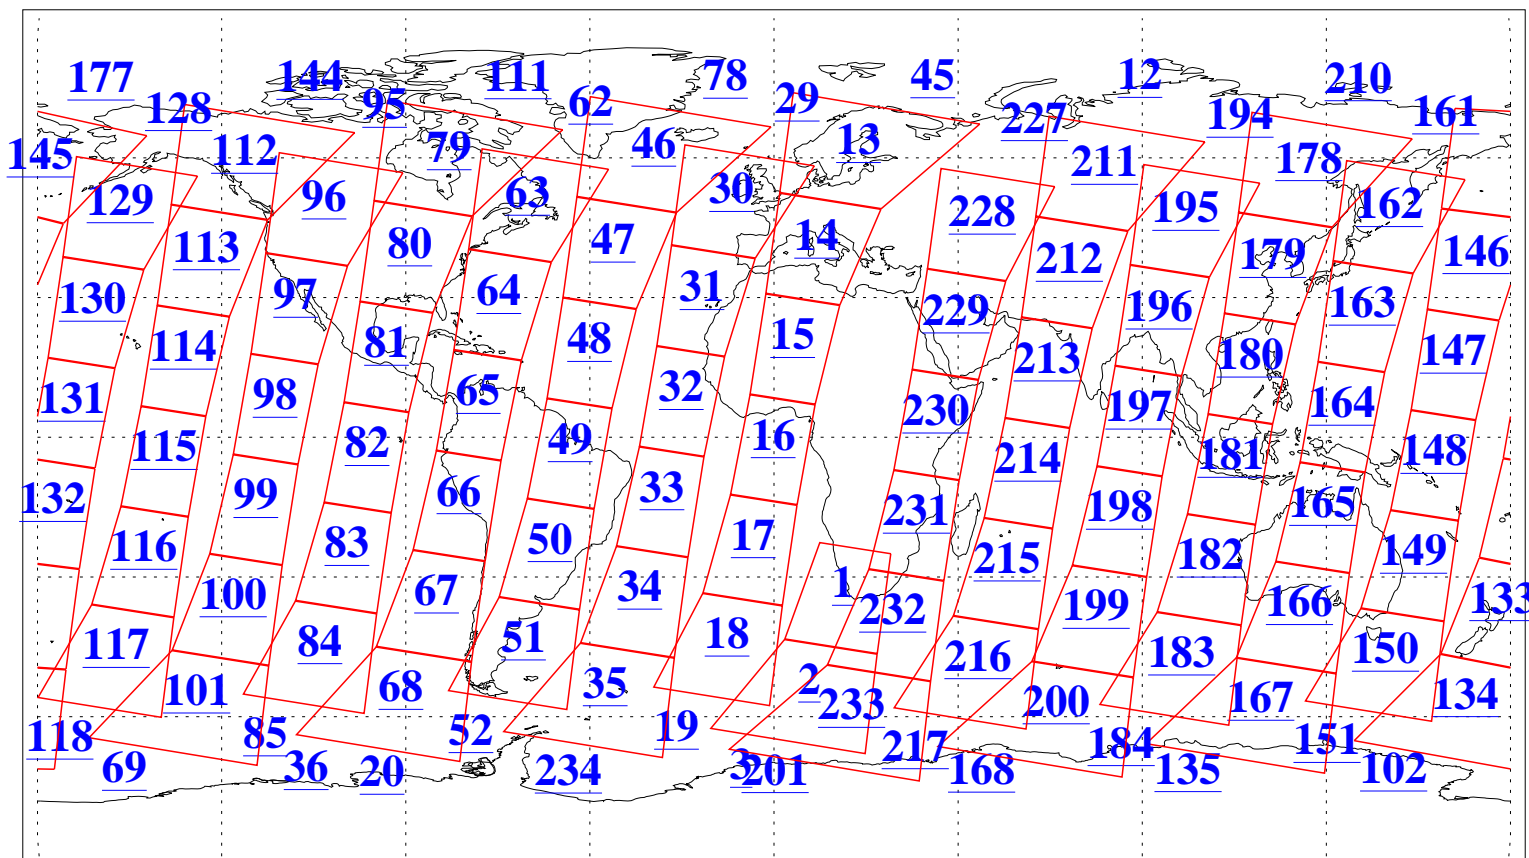

L1B Availability
AMSU Granules: 240
HSB Granules: 0
AIRS Granules: 240

3 Aug 2009
DoY 215
Aqua Day 2648
Granules: 1 to 120

Granules: 121 to 240

Legend: AMSU Available, HSB Available, AIRS Available

L1B Availability
AMSU Granules: 240
HSB Granules: 0
AIRS Granules: 240

3 Aug 2009
DoY 215
Aqua Day 2648

Ascending Granules

Descending Granules

Legend: AMSU Available, HSB Available, AIRS Available

L1B Availability
 AMSU Granules: 240
 HSB Granules: 0
 AIRS Granules: 240

3 Aug 2009
 DoY 215
 Aqua Day 2648

Northern Hemisphere Granules

Southern Hemisphere Granules

Legend: AMSU Available, HSB Available, AIRS Available