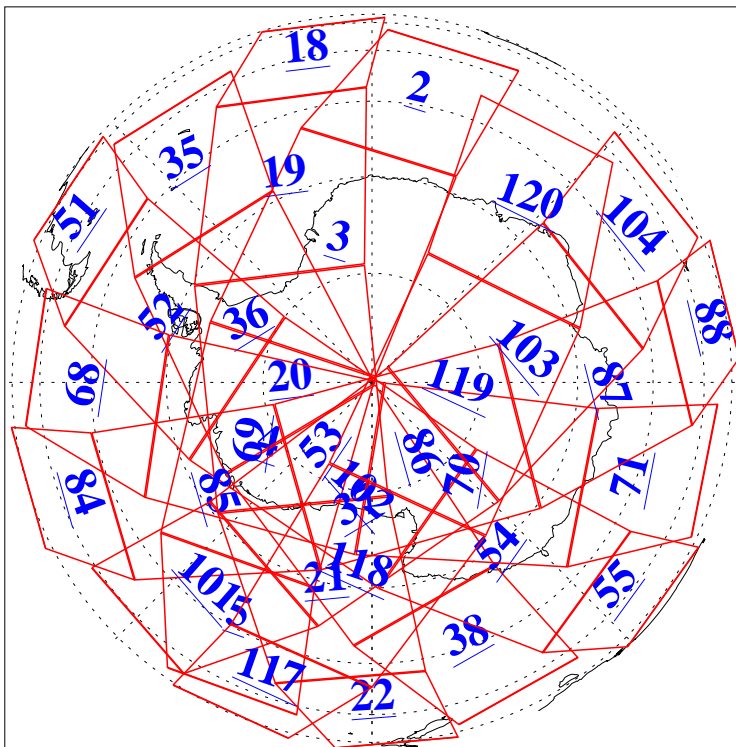

L1B Availability
AMSU Granules: 240
HSB Granules: 0
AIRS Granules: 240

3 Aug 2009
DoY 215
Aqua Day 2648
Granules: 1 to 120

Granules: 121 to 240

Legend: AMSU Available, HSB Available, AIRS Available

L1B Availability
AMSU Granules: 240
HSB Granules: 0
AIRS Granules: 240

3 Aug 2009
DoY 215
Aqua Day 2648

Ascending Granules

Descending Granules

Legend: AMSU Available, HSB Available, AIRS Available

L1B Availability
 AMSU Granules: 240
 HSB Granules: 0
 AIRS Granules: 240

3 Aug 2009
 DoY 215
 Aqua Day 2648

Northern Hemisphere Granules

Southern Hemisphere Granules

Legend: AMSU Available, HSB Available, AIRS Available