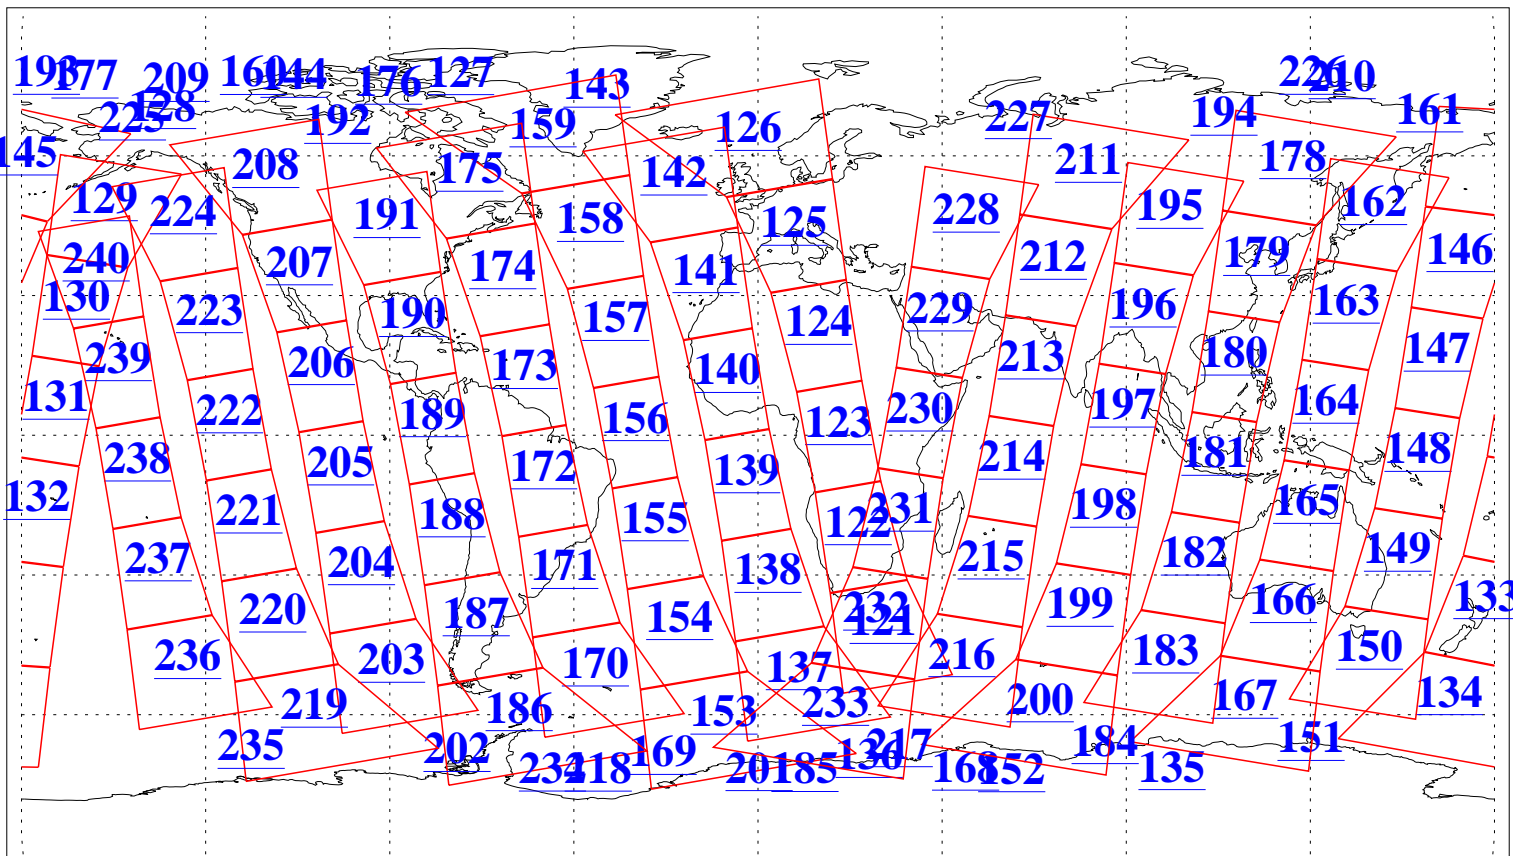

L1B Availability
AMSU Granules: 240
HSB Granules: 0
AIRS Granules: 240

3 Aug 2009
DoY 215
Aqua Day 2648
Granules: 1 to 120

Granules: 121 to 240

Legend: AMSU Available, HSB Available, AIRS Available

L1B Availability
AMSU Granules: 240
HSB Granules: 0
AIRS Granules: 240

3 Aug 2009
DoY 215
Aqua Day 2648

Ascending Granules

Descending Granules

Legend: AMSU Available, HSB Available, AIRS Available

L1B Availability
 AMSU Granules: 240
 HSB Granules: 0
 AIRS Granules: 240

3 Aug 2009
 DoY 215
 Aqua Day 2648