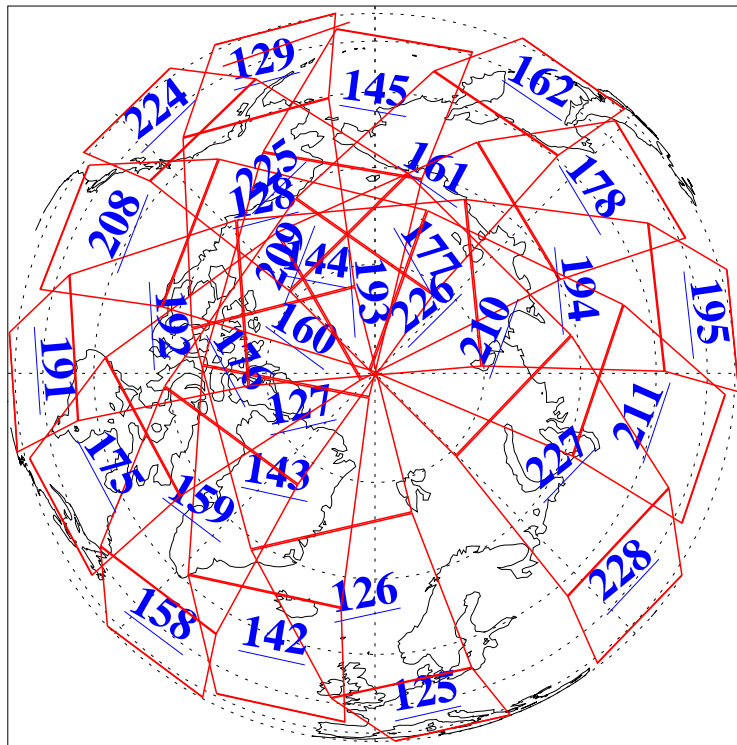

L1B Availability
AMSU Granules: 240
HSB Granules: 0
AIRS Granules: 240

3 Aug 2009
DoY 215
Aqua Day 2648
Granules: 1 to 120

Granules: 121 to 240

Legend: AMSU Available, HSB Available, AIRS Available

L1B Availability
AMSU Granules: 240
HSB Granules: 0
AIRS Granules: 240

3 Aug 2009
DoY 215
Aqua Day 2648

Ascending Granules

Descending Granules

Legend: AMSU Available, HSB Available, AIRS Available

L1B Availability
 AMSU Granules: 240
 HSB Granules: 0
 AIRS Granules: 240

3 Aug 2009
 DoY 215
 Aqua Day 2648

Northern Hemisphere Granules

Southern Hemisphere Granules

Legend: AMSU Available, HSB Available, AIRS Available