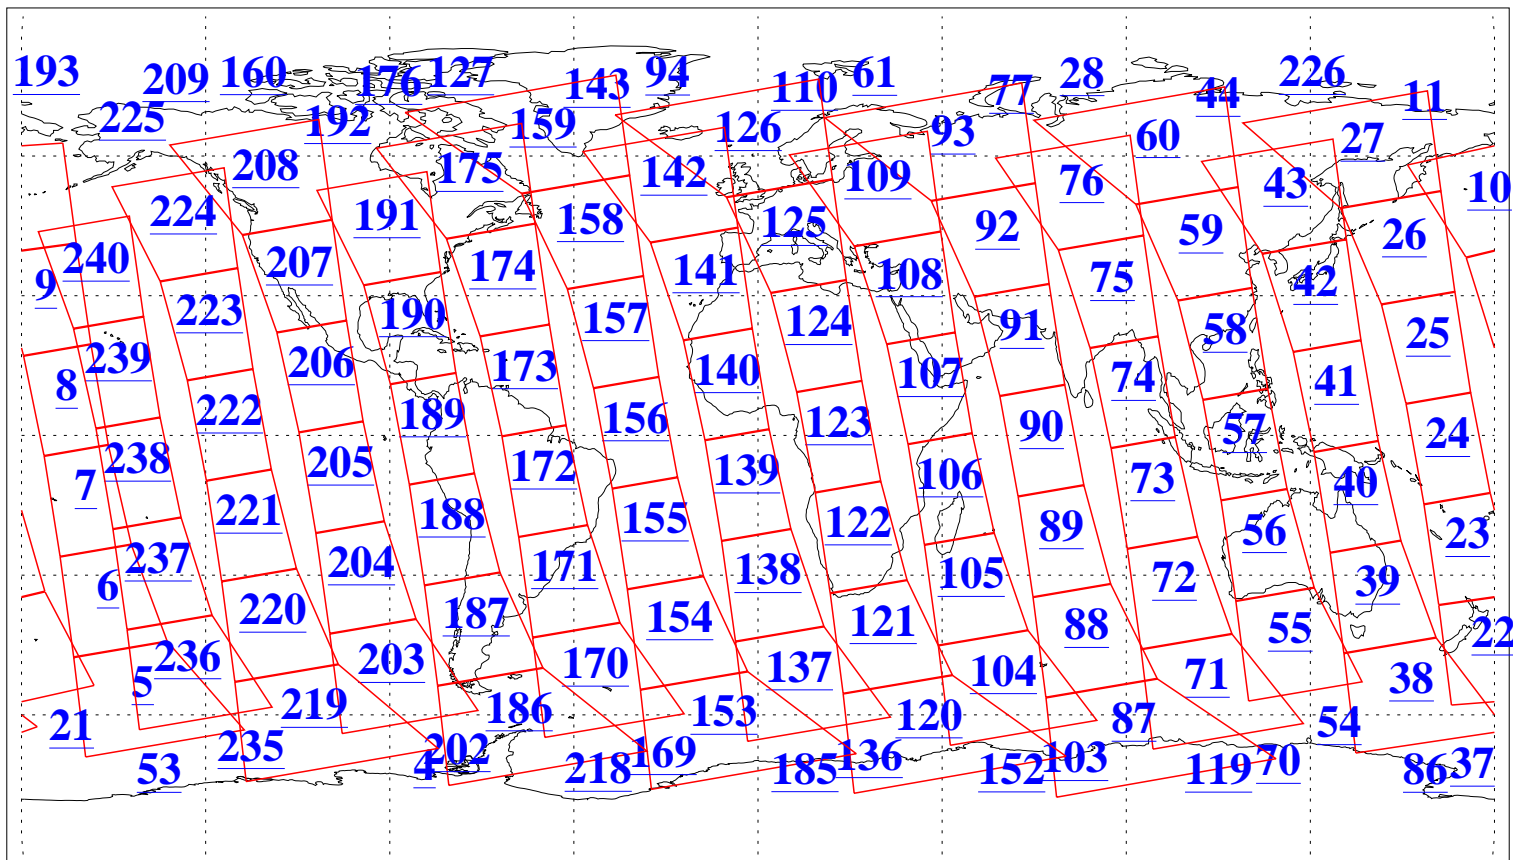

L1B Availability
AMSU Granules: 240
HSB Granules: 0
AIRS Granules: 240

3 Aug 2009
DoY 215
Aqua Day 2648
Granules: 1 to 120

Granules: 121 to 240

Legend: AMSU Available, HSB Available, AIRS Available

L1B Availability
AMSU Granules: 240
HSB Granules: 0
AIRS Granules: 240

3 Aug 2009
DoY 215
Aqua Day 2648

Ascending Granules

Descending Granules

Legend: AMSU Available, HSB Available, AIRS Available

L1B Availability
 AMSU Granules: 240
 HSB Granules: 0
 AIRS Granules: 240

3 Aug 2009
 DoY 215
 Aqua Day 2648

Northern Hemisphere Granules

Southern Hemisphere Granules

Legend: AMSU Available, HSB Available, AIRS Available