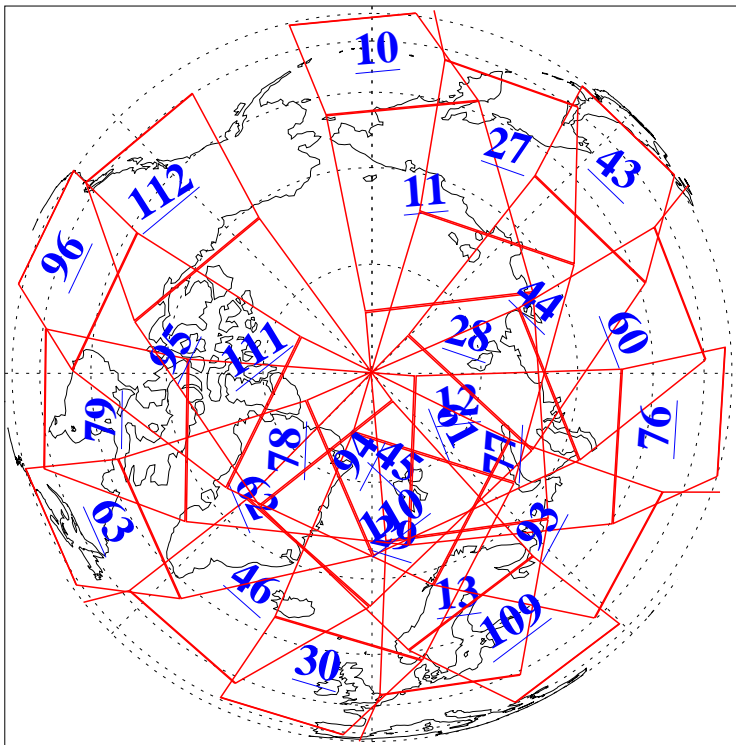

L1B Availability
AMSU Granules: 240
HSB Granules: 0
AIRS Granules: 240

3 Aug 2009
DoY 215
Aqua Day 2648
Granules: 1 to 120

Granules: 121 to 240

Legend: AMSU Available, HSB Available, AIRS Available

L1B Availability
AMSU Granules: 240
HSB Granules: 0
AIRS Granules: 240

3 Aug 2009
DoY 215
Aqua Day 2648

Ascending Granules

Descending Granules

Legend: AMSU Available, HSB Available, AIRS Available

L1B Availability
 AMSU Granules: 240
 HSB Granules: 0
 AIRS Granules: 240

3 Aug 2009
 DoY 215
 Aqua Day 2648

Northern Hemisphere Granules

Southern Hemisphere Granules

Legend: AMSU Available, HSB Available, AIRS Available