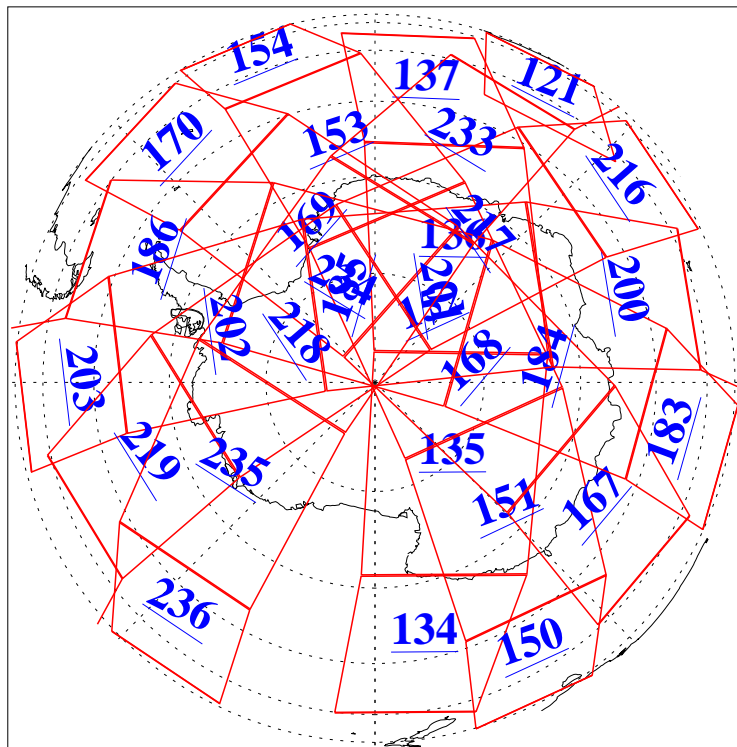

L1B Availability
AMSU Granules: 240
HSB Granules: 0
AIRS Granules: 240

3 Aug 2009
DoY 215
Aqua Day 2648
Granules: 1 to 120

Granules: 121 to 240

Legend: AMSU Available, HSB Available, AIRS Available

L1B Availability
AMSU Granules: 240
HSB Granules: 0
AIRS Granules: 240

3 Aug 2009
DoY 215
Aqua Day 2648

Ascending Granules

Descending Granules

Legend: AMSU Available, HSB Available, AIRS Available

L1B Availability
 AMSU Granules: 240
 HSB Granules: 0
 AIRS Granules: 240

3 Aug 2009
 DoY 215
 Aqua Day 2648

Northern Hemisphere Granules

Southern Hemisphere Granules

Legend: AMSU Available, HSB Available, AIRS Available