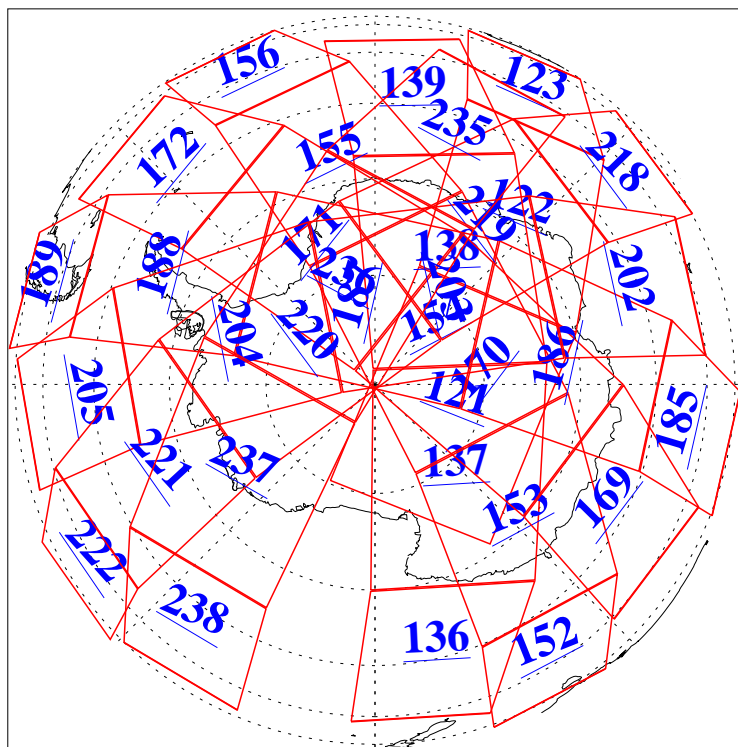

L1B Availability
AMSU Granules: 240
HSB Granules: 0
AIRS Granules: 240

1 Aug 2009
DoY 213
Aqua Day 2646
Granules: 1 to 120

Granules: 121 to 240

Legend: AMSU Available, HSB Available, AIRS Available

L1B Availability
AMSU Granules: 240
HSB Granules: 0
AIRS Granules: 240

1 Aug 2009
DoY 213
Aqua Day 2646
Ascending Granules

Descending Granules

Legend: AMSU Available, HSB Available, AIRS Available

L1B Availability
 AMSU Granules: 240
 HSB Granules: 0
 AIRS Granules: 240

1 Aug 2009
 DoY 213
 Aqua Day 2646

Northern Hemisphere Granules

Southern Hemisphere Granules

Legend: AMSU Available, HSB Available, AIRS Available