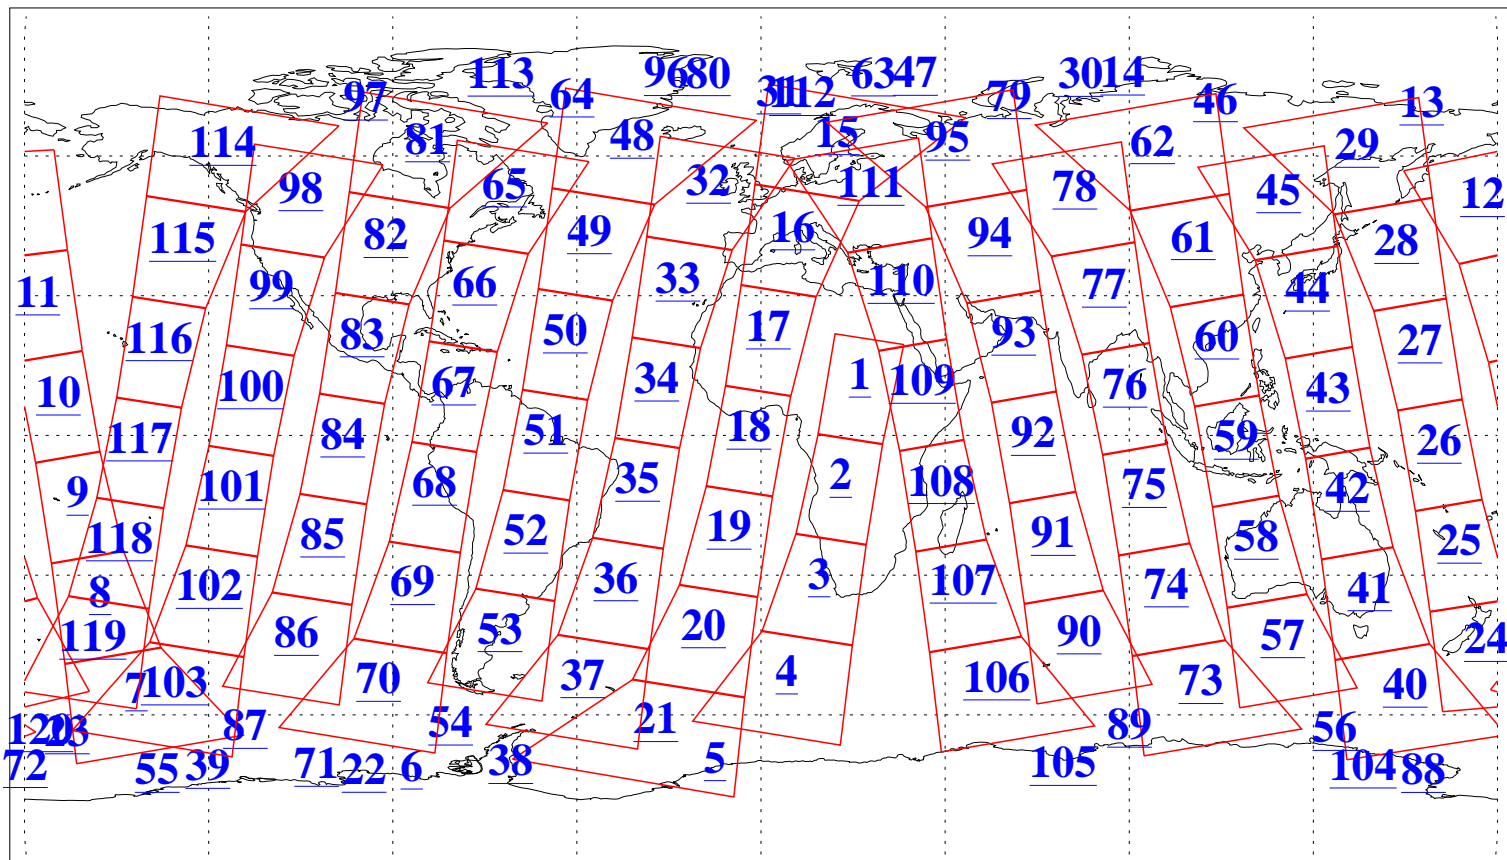

L1B Availability
AMSU Granules: 240
HSB Granules: 0
AIRS Granules: 240

1 Aug 2009
DoY 213
Aqua Day 2646
Granules: 1 to 120

Granules: 121 to 240

Legend: AMSU Available, HSB Available, AIRS Available

L1B Availability
AMSU Granules: 240
HSB Granules: 0
AIRS Granules: 240

1 Aug 2009
DoY 213
Aqua Day 2646
Ascending Granules

Descending Granules

Legend: AMSU Available, HSB Available, AIRS Available

L1B Availability
 AMSU Granules: 240
 HSB Granules: 0
 AIRS Granules: 240

1 Aug 2009
 DoY 213
 Aqua Day 2646

Northern Hemisphere Granules

Southern Hemisphere Granules

Legend: AMSU Available, HSB Available, AIRS Available