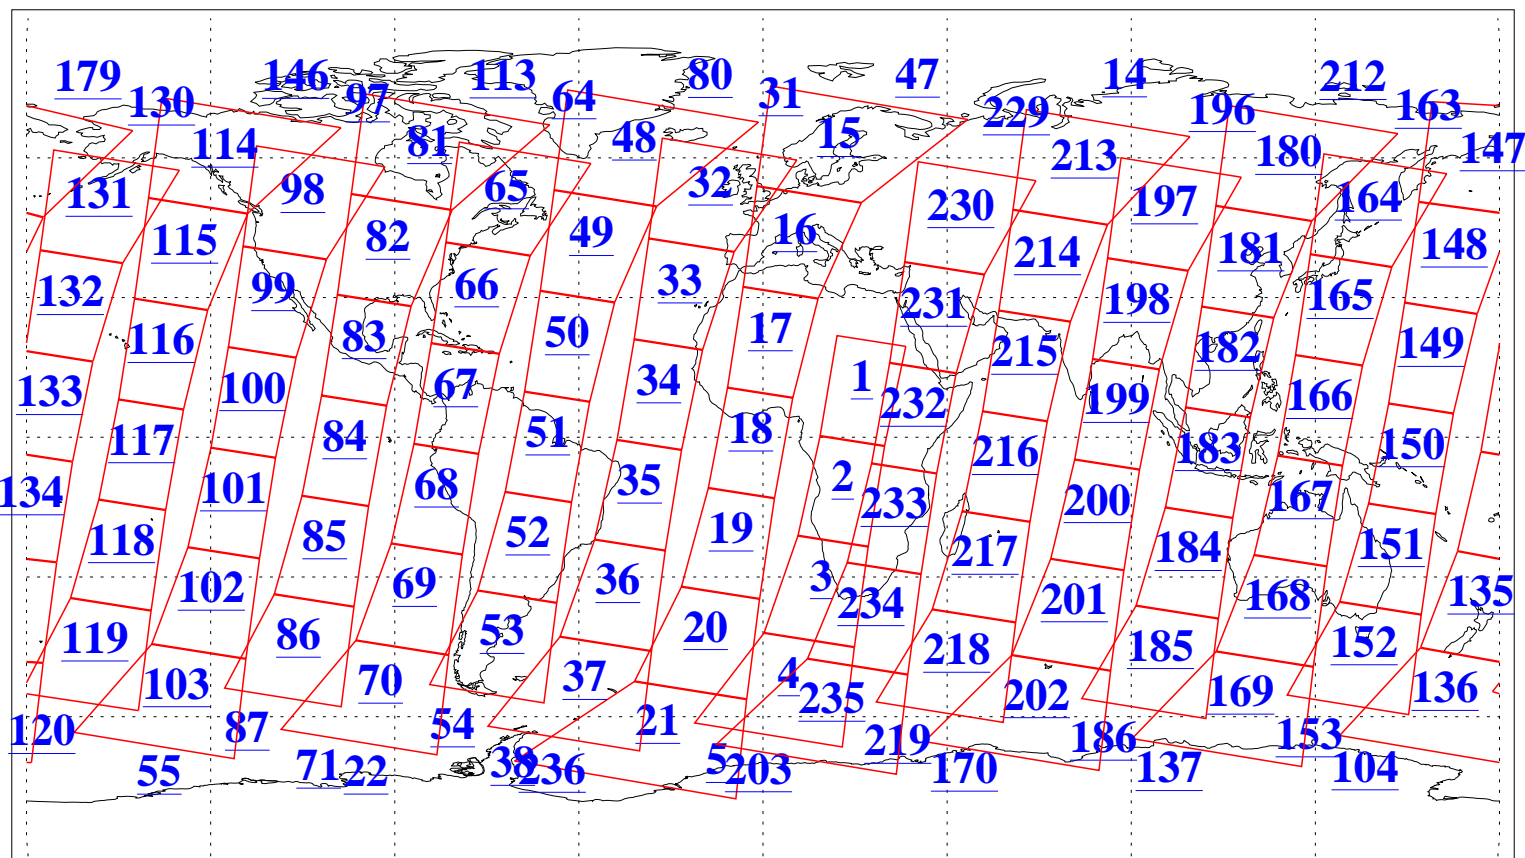

L1B Availability
AMSU Granules: 240
HSB Granules: 0
AIRS Granules: 240

1 Aug 2009
DoY 213
Aqua Day 2646
Granules: 1 to 120

Granules: 121 to 240

Legend: AMSU Available, HSB Available, AIRS Available

L1B Availability
AMSU Granules: 240
HSB Granules: 0
AIRS Granules: 240

1 Aug 2009
DoY 213
Aqua Day 2646
Ascending Granules

Descending Granules

Legend: AMSU Available, HSB Available, AIRS Available

L1B Availability
 AMSU Granules: 240
 HSB Granules: 0
 AIRS Granules: 240

1 Aug 2009
 DoY 213
 Aqua Day 2646

Northern Hemisphere Granules

Southern Hemisphere Granules

Legend: AMSU Available, HSB Available, AIRS Available