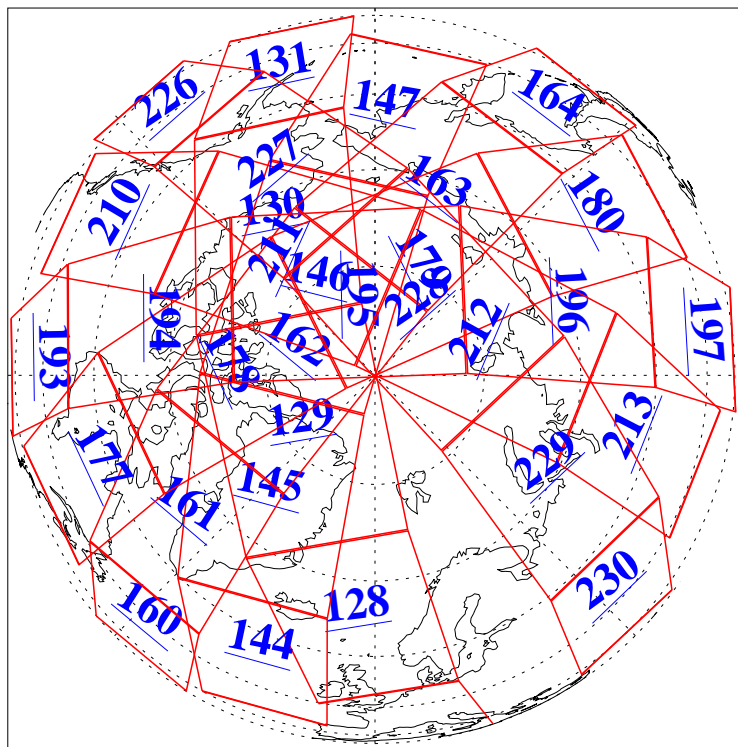

1 Aug 2009
DoY 213
Aqua Day 2646
Ascending Granules

Descending Granules

Legend: AMSU Available, HSB Available, AIRS Available

L1B Availability
 AMSU Granules: 240
 HSB Granules: 0
 AIRS Granules: 240

1 Aug 2009
 DoY 213
 Aqua Day 2646

Northern Hemisphere Granules

Southern Hemisphere Granules

Legend: AMSU Available, HSB Available, AIRS Available