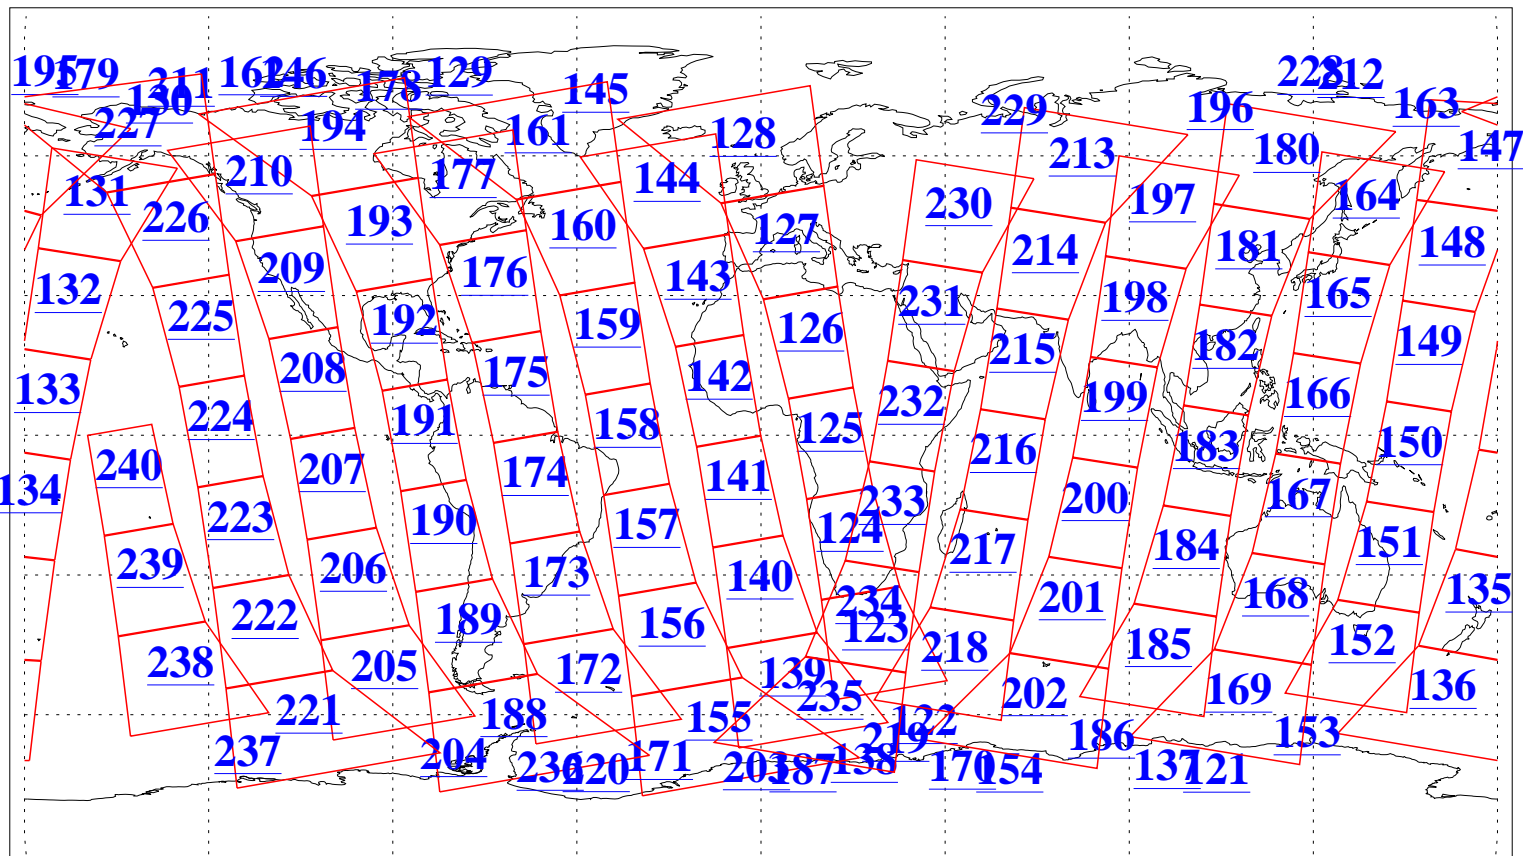

L1B Availability
AMSU Granules: 240
HSB Granules: 0
AIRS Granules: 240

1 Aug 2009
DoY 213
Aqua Day 2646
Granules: 1 to 120

Granules: 121 to 240

Legend: AMSU Available, HSB Available, AIRS Available

L1B Availability
AMSU Granules: 240
HSB Granules: 0
AIRS Granules: 240

1 Aug 2009
DoY 213
Aqua Day 2646
Ascending Granules

Descending Granules

Legend: AMSU Available, HSB Available, AIRS Available

L1B Availability
 AMSU Granules: 240
 HSB Granules: 0
 AIRS Granules: 240

1 Aug 2009
 DoY 213
 Aqua Day 2646