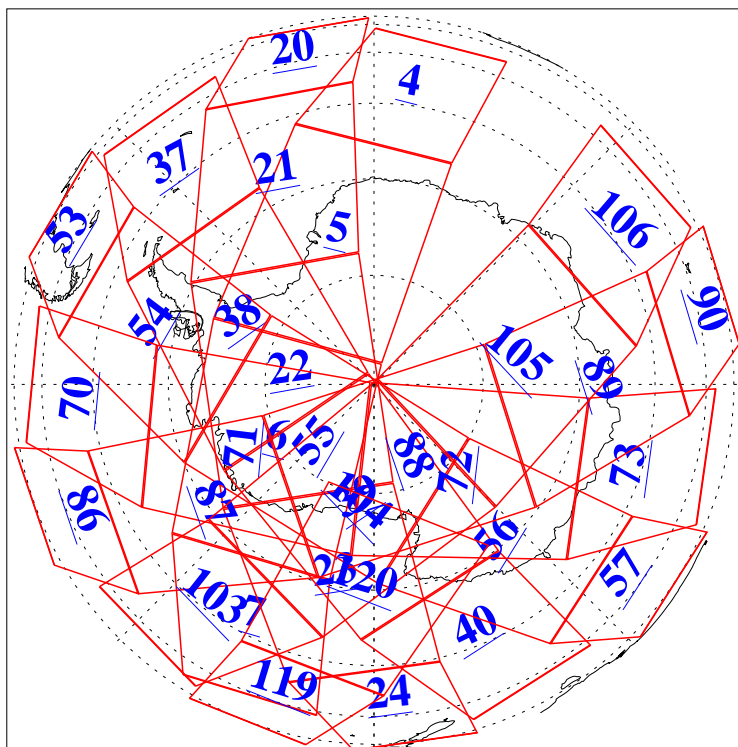

L1B Availability
AMSU Granules: 240
HSB Granules: 0
AIRS Granules: 240

1 Aug 2009
DoY 213
Aqua Day 2646
Granules: 1 to 120

Granules: 121 to 240

Legend: AMSU Available, HSB Available, AIRS Available

L1B Availability
AMSU Granules: 240
HSB Granules: 0
AIRS Granules: 240

1 Aug 2009
DoY 213
Aqua Day 2646
Ascending Granules

Descending Granules

Legend: AMSU Available, HSB Available, AIRS Available

L1B Availability
 AMSU Granules: 240
 HSB Granules: 0
 AIRS Granules: 240

1 Aug 2009
 DoY 213
 Aqua Day 2646

Northern Hemisphere Granules

Southern Hemisphere Granules

Legend: AMSU Available, HSB Available, AIRS Available