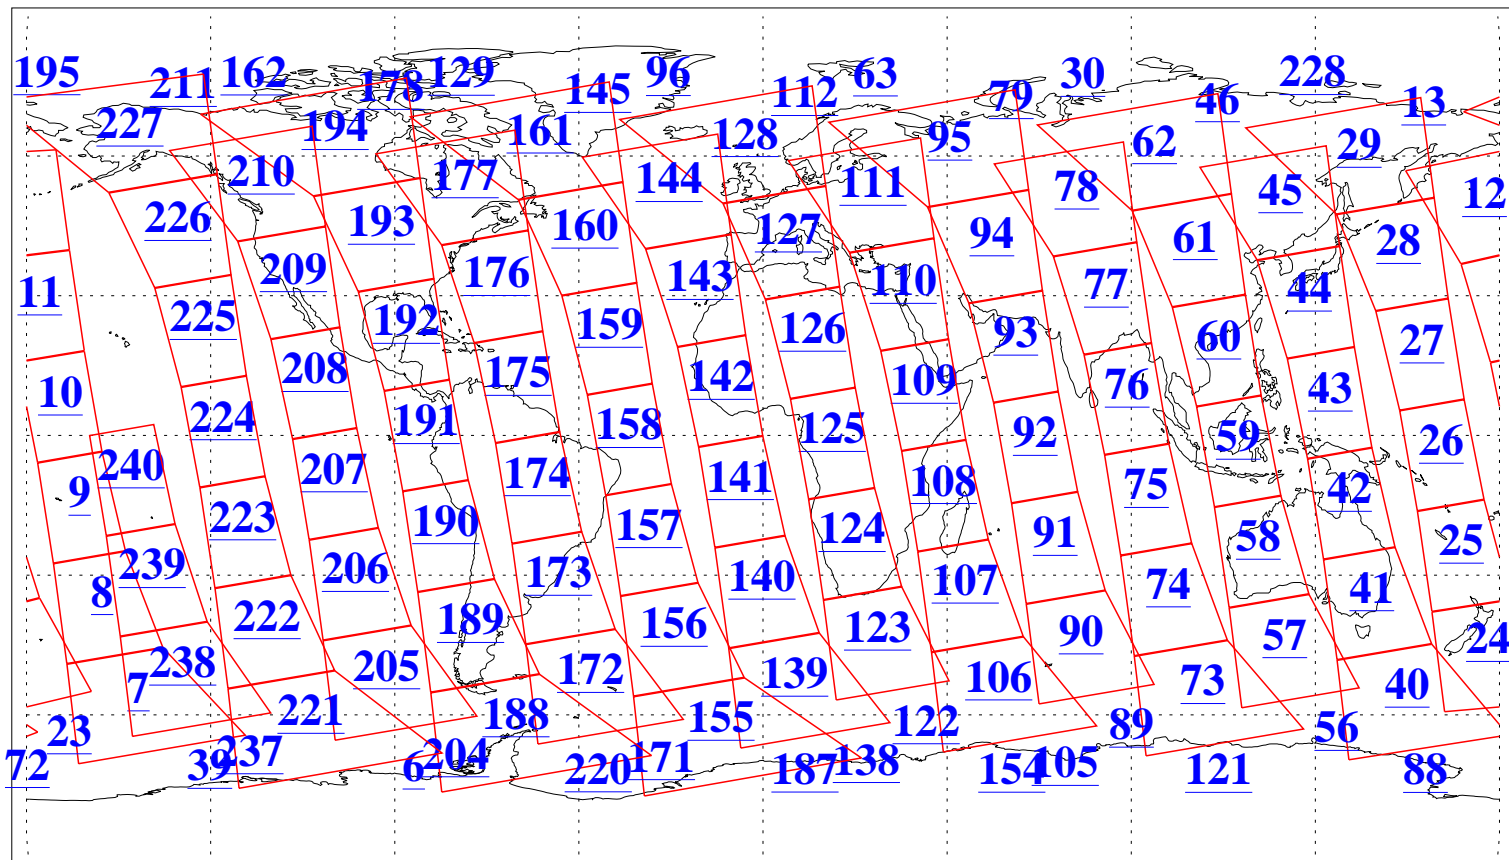

L1B Availability
AMSU Granules: 240
HSB Granules: 0
AIRS Granules: 240

1 Aug 2009
DoY 213
Aqua Day 2646
Granules: 1 to 120

Granules: 121 to 240

Legend: AMSU Available, HSB Available, AIRS Available

L1B Availability
AMSU Granules: 240
HSB Granules: 0
AIRS Granules: 240

1 Aug 2009
DoY 213
Aqua Day 2646
Ascending Granules

Descending Granules

Legend: AMSU Available, HSB Available, AIRS Available

L1B Availability
 AMSU Granules: 240
 HSB Granules: 0
 AIRS Granules: 240

1 Aug 2009
 DoY 213
 Aqua Day 2646

Northern Hemisphere Granules

Southern Hemisphere Granules

Legend: AMSU Available, HSB Available, AIRS Available