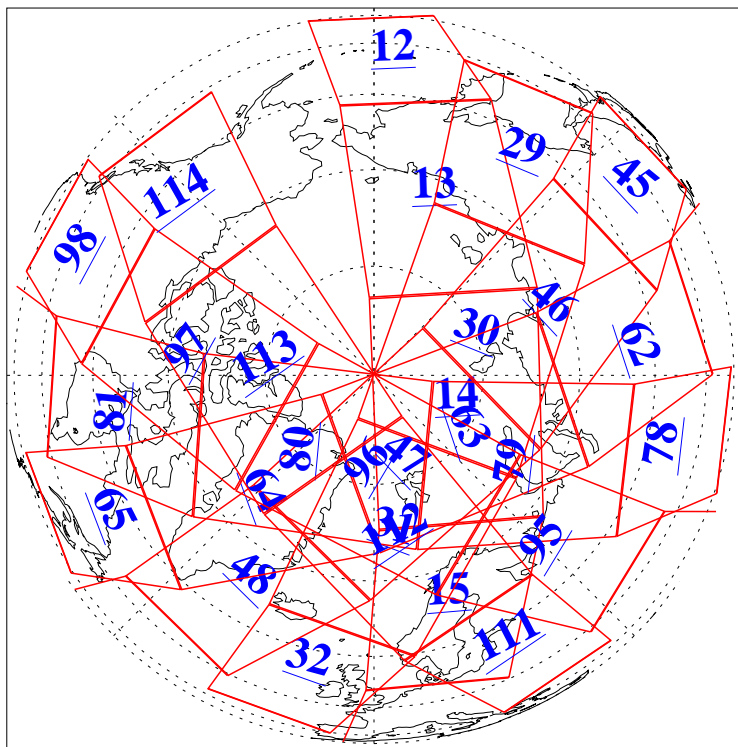

L1B Availability
AMSU Granules: 240
HSB Granules: 0
AIRS Granules: 240

1 Aug 2009
DoY 213
Aqua Day 2646
Granules: 1 to 120

Granules: 121 to 240

Legend: AMSU Available, HSB Available, AIRS Available

L1B Availability
AMSU Granules: 240
HSB Granules: 0
AIRS Granules: 240

1 Aug 2009
DoY 213
Aqua Day 2646
Ascending Granules

Descending Granules

Legend: AMSU Available, HSB Available, AIRS Available

L1B Availability
 AMSU Granules: 240
 HSB Granules: 0
 AIRS Granules: 240

1 Aug 2009
 DoY 213
 Aqua Day 2646

Northern Hemisphere Granules

Southern Hemisphere Granules

Legend: AMSU Available, HSB Available, AIRS Available