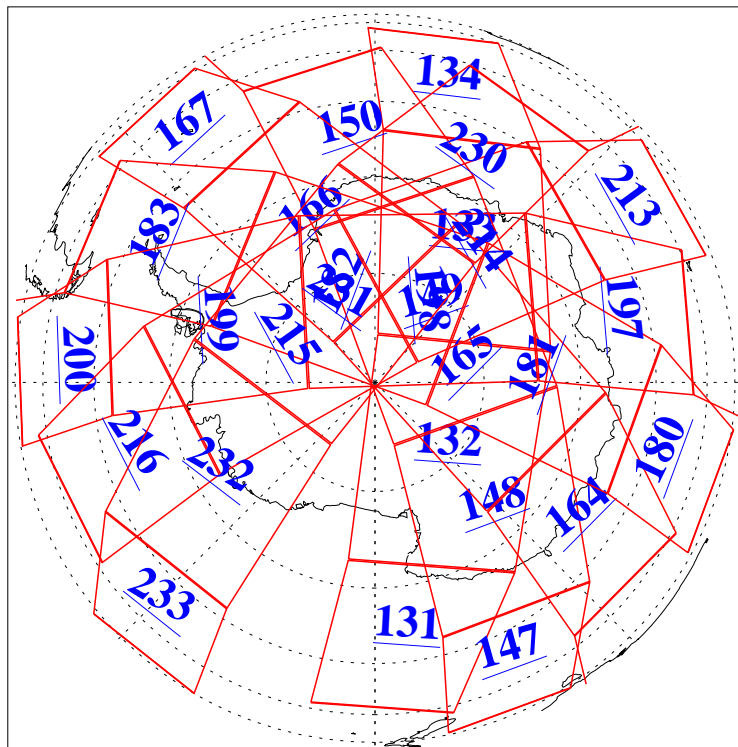

L1B Availability
AMSU Granules: 240
HSB Granules: 0
AIRS Granules: 240

29 Jul 2009
DoY 210
Aqua Day 2643
Granules: 1 to 120

Granules: 121 to 240

Legend: AMSU Available, HSB Available, AIRS Available

L1B Availability
AMSU Granules: 240
HSB Granules: 0
AIRS Granules: 240

29 Jul 2009
DoY 210
Aqua Day 2643

Ascending Granules

Descending Granules

Legend: AMSU Available, HSB Available, AIRS Available

L1B Availability
 AMSU Granules: 240
 HSB Granules: 0
 AIRS Granules: 240

29 Jul 2009
 DoY 210
 Aqua Day 2643

Northern Hemisphere Granules

Southern Hemisphere Granules

Legend: AMSU Available, HSB Available, AIRS Available