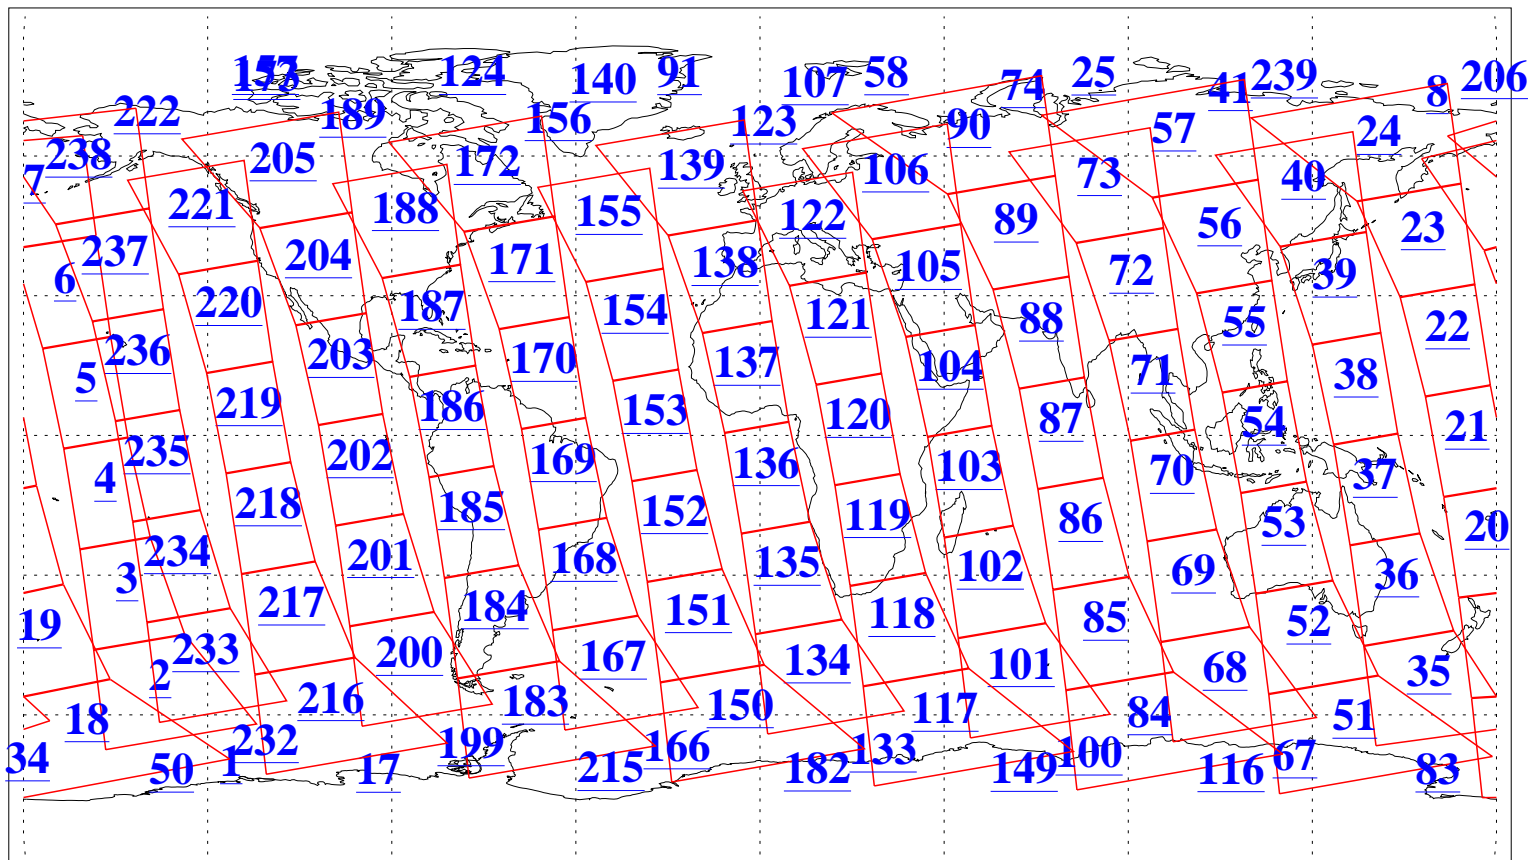

L1B Availability
AMSU Granules: 240
HSB Granules: 0
AIRS Granules: 240

29 Jul 2009
DoY 210
Aqua Day 2643
Granules: 1 to 120

Granules: 121 to 240

Legend: AMSU Available, HSB Available, AIRS Available

L1B Availability
AMSU Granules: 240
HSB Granules: 0
AIRS Granules: 240

29 Jul 2009
DoY 210
Aqua Day 2643

Ascending Granules

Descending Granules

Legend: AMSU Available, HSB Available, AIRS Available

L1B Availability
 AMSU Granules: 240
 HSB Granules: 0
 AIRS Granules: 240

29 Jul 2009
 DoY 210
 Aqua Day 2643

Northern Hemisphere Granules

Southern Hemisphere Granules

Legend: AMSU Available, HSB Available, AIRS Available