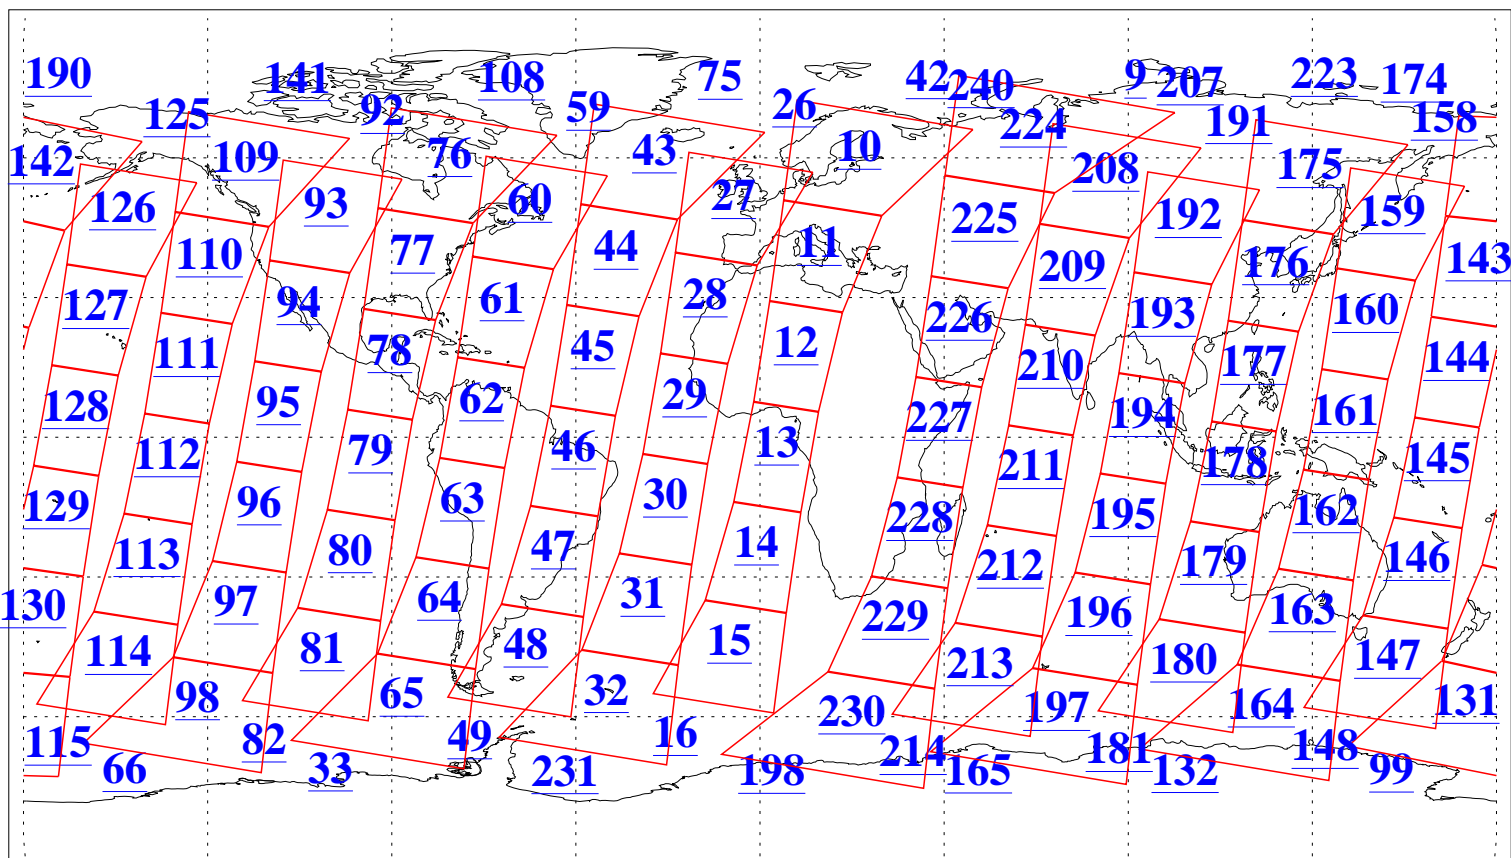

L1B Availability
AMSU Granules: 240
HSB Granules: 0
AIRS Granules: 240

29 Jul 2009
DoY 210
Aqua Day 2643
Granules: 1 to 120

Granules: 121 to 240

Legend: AMSU Available, HSB Available, AIRS Available

L1B Availability
AMSU Granules: 240
HSB Granules: 0
AIRS Granules: 240

29 Jul 2009
DoY 210
Aqua Day 2643

Ascending Granules

Descending Granules

Legend: AMSU Available, HSB Available, AIRS Available

L1B Availability
 AMSU Granules: 240
 HSB Granules: 0
 AIRS Granules: 240

29 Jul 2009
 DoY 210
 Aqua Day 2643

Northern Hemisphere Granules

Southern Hemisphere Granules

Legend: AMSU Available, HSB Available, AIRS Available