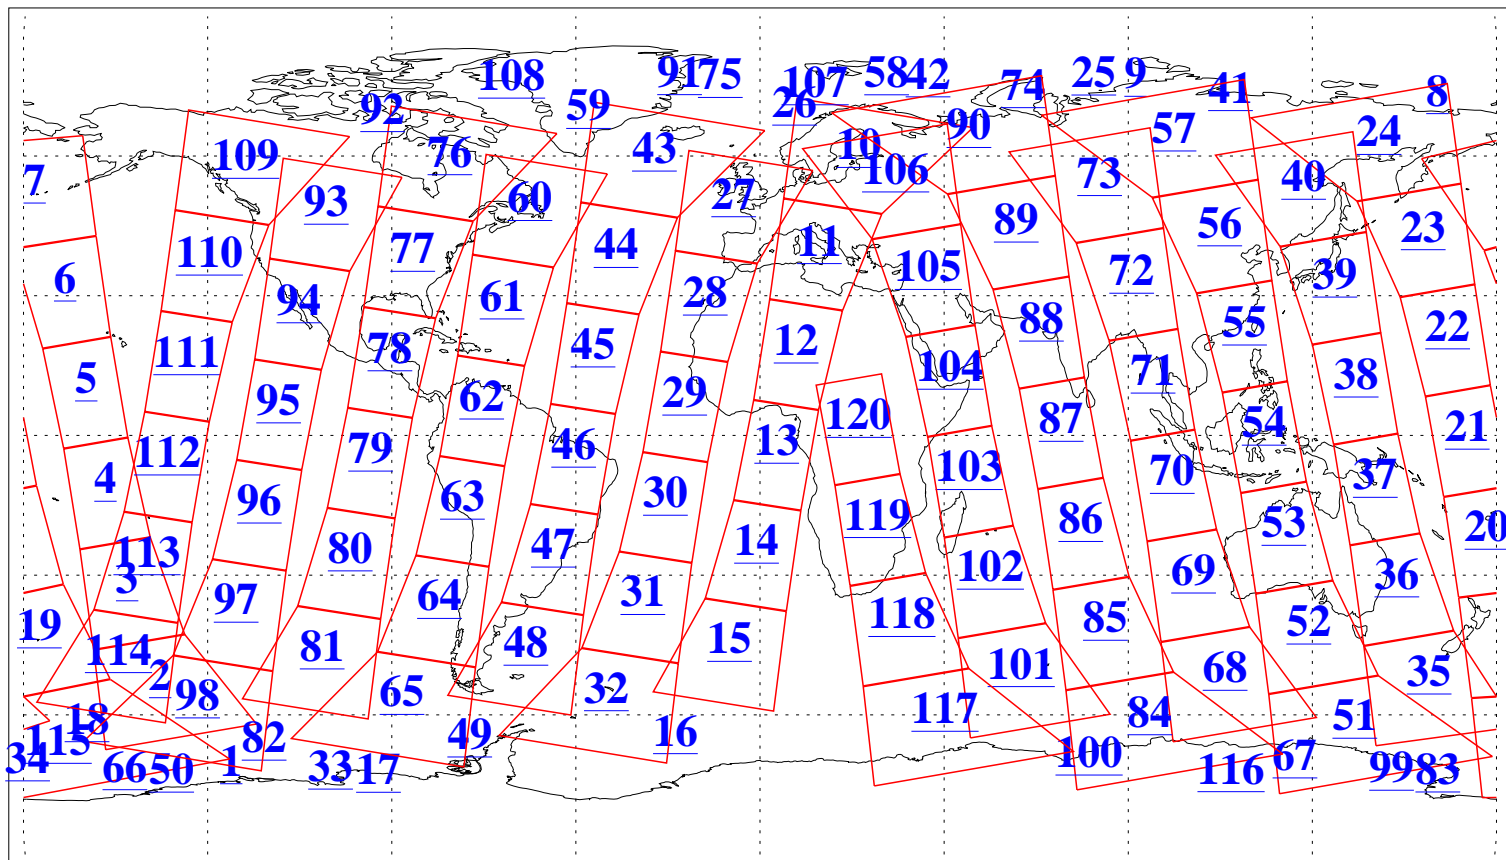

L1B Availability
AMSU Granules: 240
HSB Granules: 0
AIRS Granules: 240

29 Jul 2009
DoY 210
Aqua Day 2643
Granules: 1 to 120

Granules: 121 to 240

Legend: AMSU Available, HSB Available, AIRS Available

L1B Availability
AMSU Granules: 240
HSB Granules: 0
AIRS Granules: 240

29 Jul 2009
DoY 210
Aqua Day 2643

Ascending Granules

Descending Granules

Legend: AMSU Available, HSB Available, AIRS Available

L1B Availability
 AMSU Granules: 240
 HSB Granules: 0
 AIRS Granules: 240

29 Jul 2009
 DoY 210
 Aqua Day 2643

Northern Hemisphere Granules

Southern Hemisphere Granules

Legend: AMSU Available, HSB Available, AIRS Available