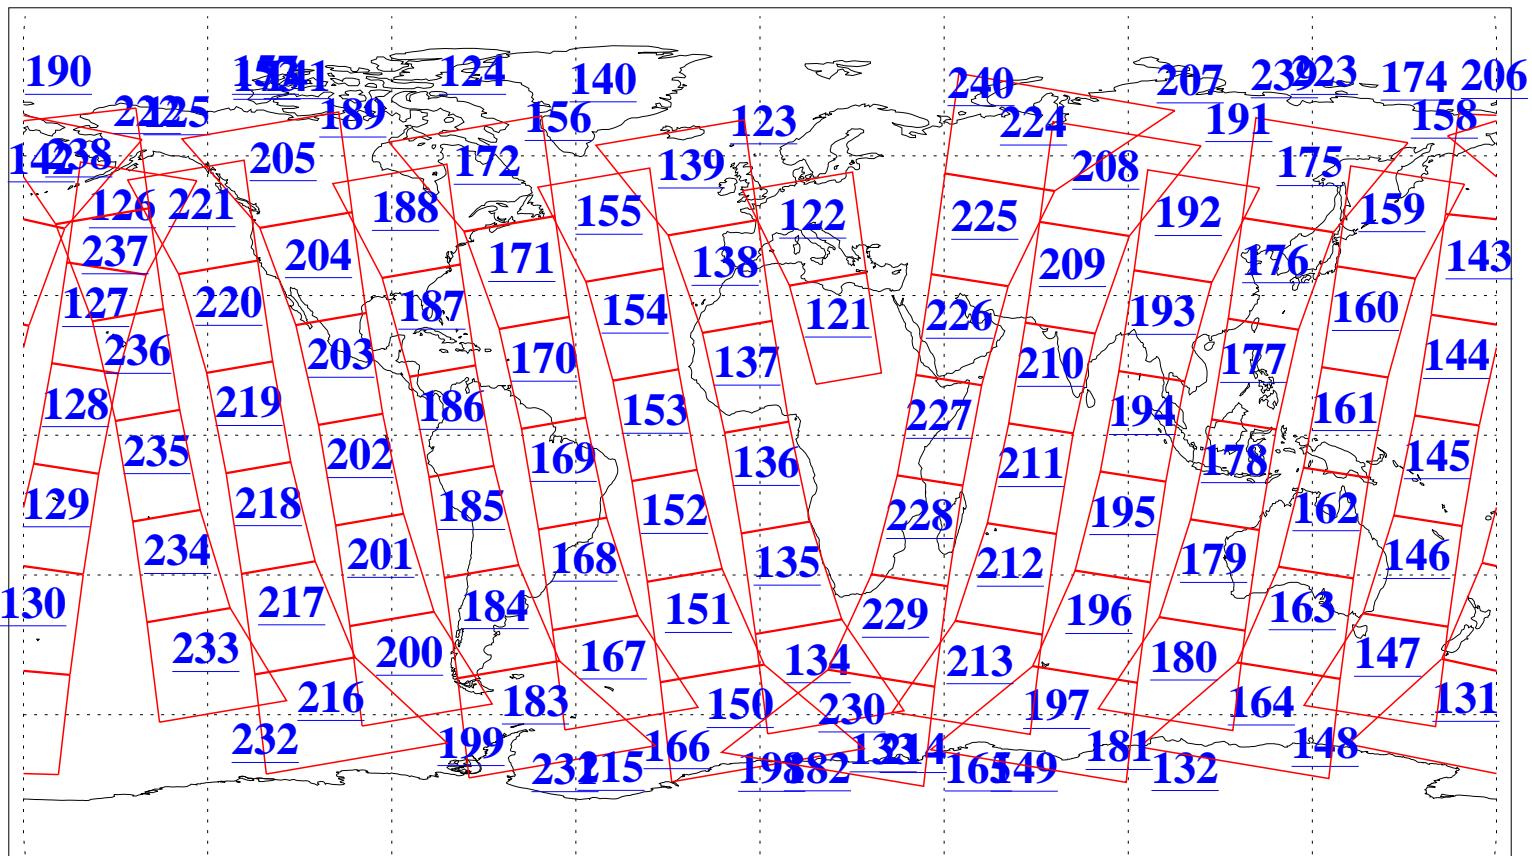

L1B Availability
AMSU Granules: 240
HSB Granules: 0
AIRS Granules: 240

29 Jul 2009
DoY 210
Aqua Day 2643
Granules: 1 to 120

Granules: 121 to 240

Legend: AMSU Available, HSB Available, AIRS Available

L1B Availability
AMSU Granules: 240
HSB Granules: 0
AIRS Granules: 240

29 Jul 2009
DoY 210
Aqua Day 2643

Ascending Granules

Descending Granules

Legend: AMSU Available, HSB Available, AIRS Available

L1B Availability
 AMSU Granules: 240
 HSB Granules: 0
 AIRS Granules: 240

29 Jul 2009
 DoY 210
 Aqua Day 2643

Northern Hemisphere Granules

Southern Hemisphere Granules

Legend: AMSU Available, HSB Available, AIRS Available