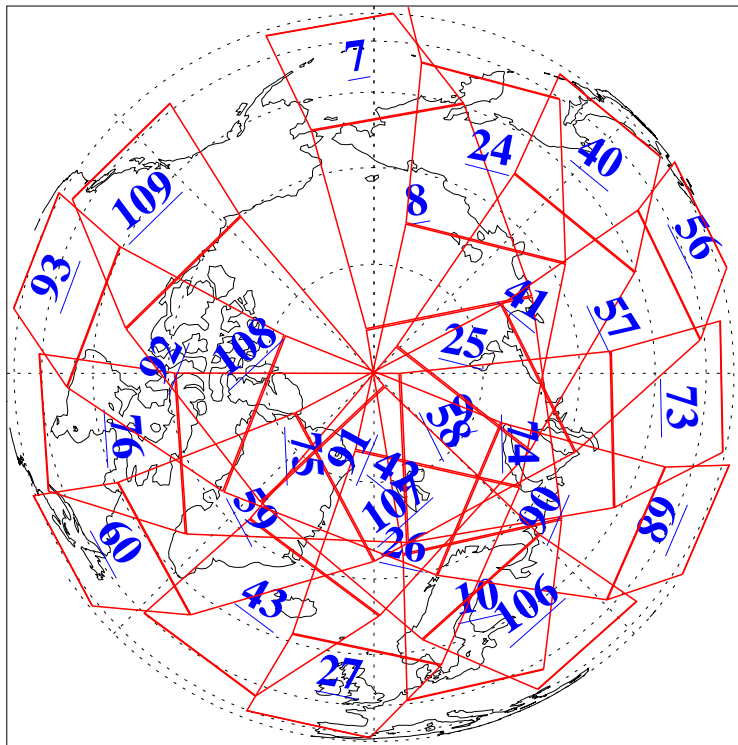

L1B Availability
AMSU Granules: 240
HSB Granules: 0
AIRS Granules: 240

29 Jul 2009
DoY 210
Aqua Day 2643
Granules: 1 to 120

Granules: 121 to 240

Legend: AMSU Available, HSB Available, AIRS Available

L1B Availability
AMSU Granules: 240
HSB Granules: 0
AIRS Granules: 240

29 Jul 2009
DoY 210
Aqua Day 2643

Ascending Granules

Descending Granules

Legend: AMSU Available, HSB Available, AIRS Available

L1B Availability
 AMSU Granules: 240
 HSB Granules: 0
 AIRS Granules: 240

29 Jul 2009
 DoY 210
 Aqua Day 2643

Northern Hemisphere Granules

Southern Hemisphere Granules

Legend: AMSU Available, HSB Available, AIRS Available