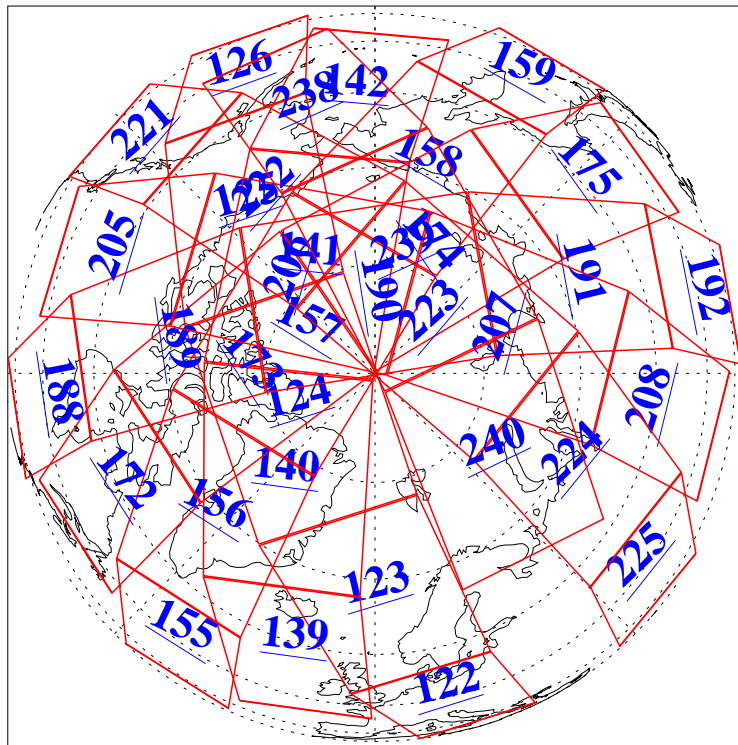

L1B Availability
AMSU Granules: 240
HSB Granules: 0
AIRS Granules: 240

29 Jul 2009
DoY 210
Aqua Day 2643
Granules: 1 to 120

Granules: 121 to 240

Legend: AMSU Available, HSB Available, AIRS Available

L1B Availability
AMSU Granules: 240
HSB Granules: 0
AIRS Granules: 240

29 Jul 2009
DoY 210
Aqua Day 2643

Ascending Granules

Descending Granules

Legend: AMSU Available, HSB Available, AIRS Available

L1B Availability
 AMSU Granules: 240
 HSB Granules: 0
 AIRS Granules: 240

29 Jul 2009
 DoY 210
 Aqua Day 2643

Northern Hemisphere Granules

Southern Hemisphere Granules

Legend: AMSU Available, HSB Available, AIRS Available