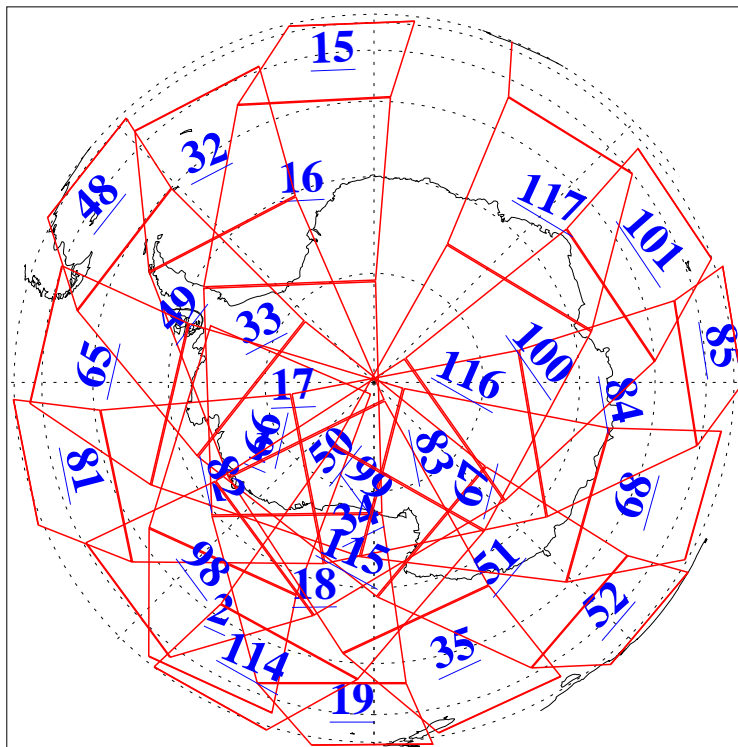

L1B Availability
AMSU Granules: 240
HSB Granules: 0
AIRS Granules: 240

29 Jul 2009
DoY 210
Aqua Day 2643
Granules: 1 to 120

Granules: 121 to 240

Legend: AMSU Available, HSB Available, AIRS Available

L1B Availability
AMSU Granules: 240
HSB Granules: 0
AIRS Granules: 240

29 Jul 2009
DoY 210
Aqua Day 2643

Ascending Granules

Descending Granules

Legend: AMSU Available, HSB Available, AIRS Available

L1B Availability
 AMSU Granules: 240
 HSB Granules: 0
 AIRS Granules: 240

29 Jul 2009
 DoY 210
 Aqua Day 2643

Northern Hemisphere Granules

Southern Hemisphere Granules

Legend: AMSU Available, HSB Available, AIRS Available