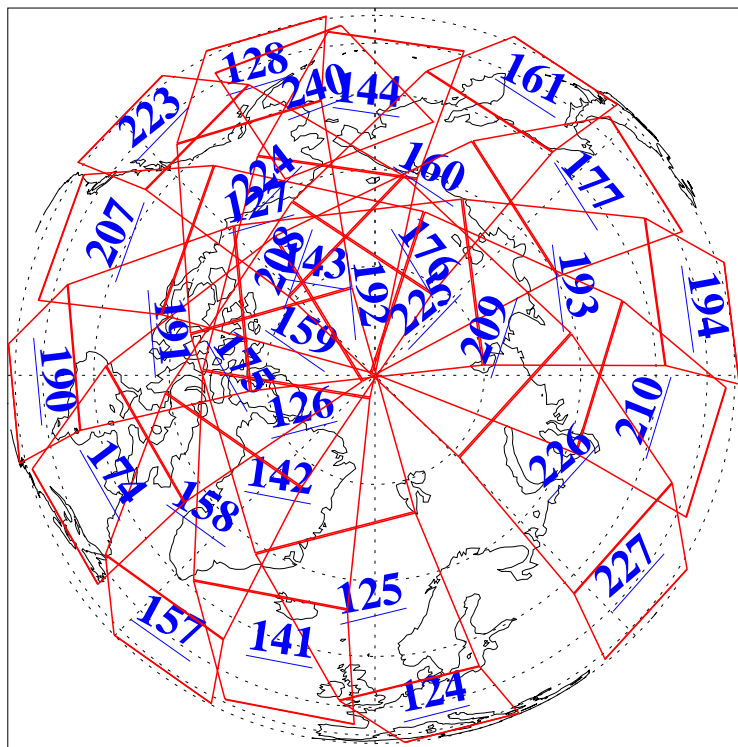

L1B Availability
AMSU Granules: 240
HSB Granules: 0
AIRS Granules: 240

27 Jul 2009
DoY 208
Aqua Day 2641
Granules: 1 to 120

Granules: 121 to 240

Legend: AMSU Available, HSB Available, AIRS Available

L1B Availability
AMSU Granules: 240
HSB Granules: 0
AIRS Granules: 240

27 Jul 2009
DoY 208
Aqua Day 2641
Ascending Granules

Descending Granules

Legend: AMSU Available, HSB Available, AIRS Available

L1B Availability
 AMSU Granules: 240
 HSB Granules: 0
 AIRS Granules: 240

27 Jul 2009
 DoY 208
 Aqua Day 2641

Northern Hemisphere Granules

Southern Hemisphere Granules

Legend: AMSU Available, HSB Available, AIRS Available