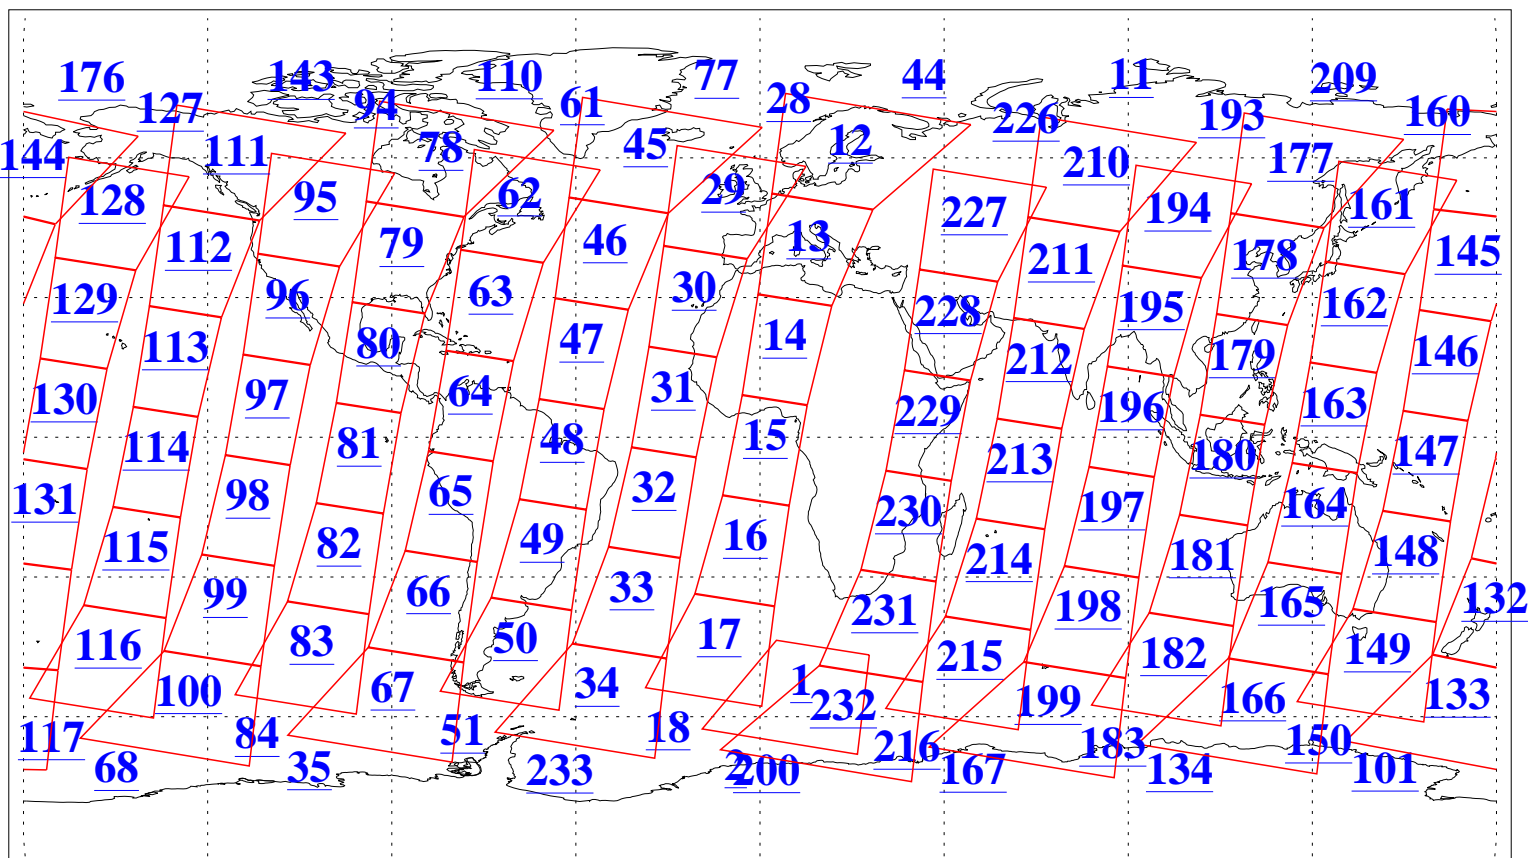

L1B Availability
AMSU Granules: 240
HSB Granules: 0
AIRS Granules: 240

27 Jul 2009
DoY 208
Aqua Day 2641
Granules: 1 to 120

Granules: 121 to 240

Legend: AMSU Available, HSB Available, AIRS Available

L1B Availability
AMSU Granules: 240
HSB Granules: 0
AIRS Granules: 240

27 Jul 2009
DoY 208
Aqua Day 2641
Ascending Granules

Descending Granules

Legend: AMSU Available, HSB Available, AIRS Available

L1B Availability
 AMSU Granules: 240
 HSB Granules: 0
 AIRS Granules: 240

27 Jul 2009
 DoY 208
 Aqua Day 2641

Northern Hemisphere Granules

Southern Hemisphere Granules

Legend: AMSU Available, HSB Available, AIRS Available