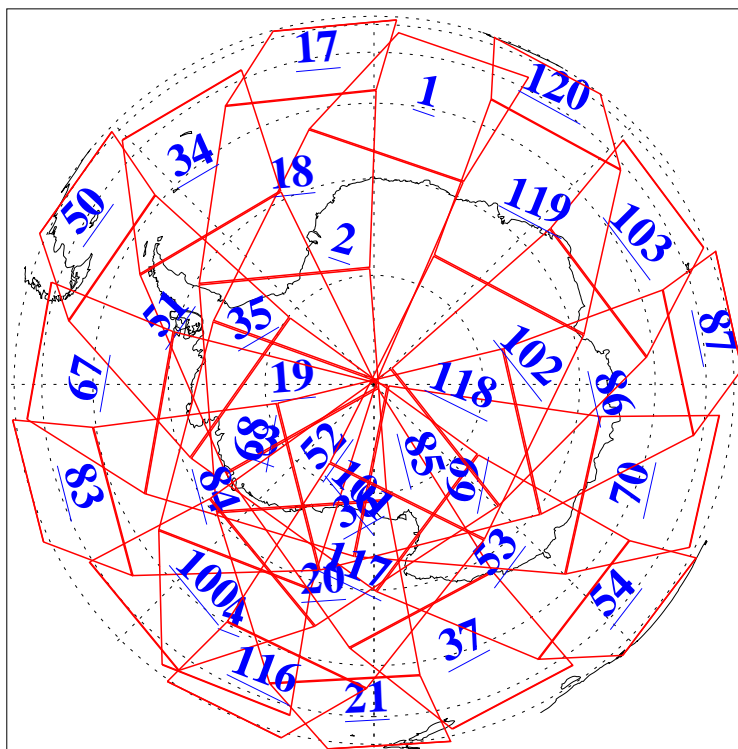

L1B Availability
AMSU Granules: 240
HSB Granules: 0
AIRS Granules: 240

27 Jul 2009
DoY 208
Aqua Day 2641
Granules: 1 to 120

Granules: 121 to 240

Legend: AMSU Available, HSB Available, AIRS Available

L1B Availability
AMSU Granules: 240
HSB Granules: 0
AIRS Granules: 240

27 Jul 2009
DoY 208
Aqua Day 2641
Ascending Granules

Descending Granules

Legend: AMSU Available, HSB Available, AIRS Available

L1B Availability
 AMSU Granules: 240
 HSB Granules: 0
 AIRS Granules: 240

27 Jul 2009
 DoY 208
 Aqua Day 2641

Northern Hemisphere Granules

Southern Hemisphere Granules

Legend: AMSU Available, HSB Available, AIRS Available