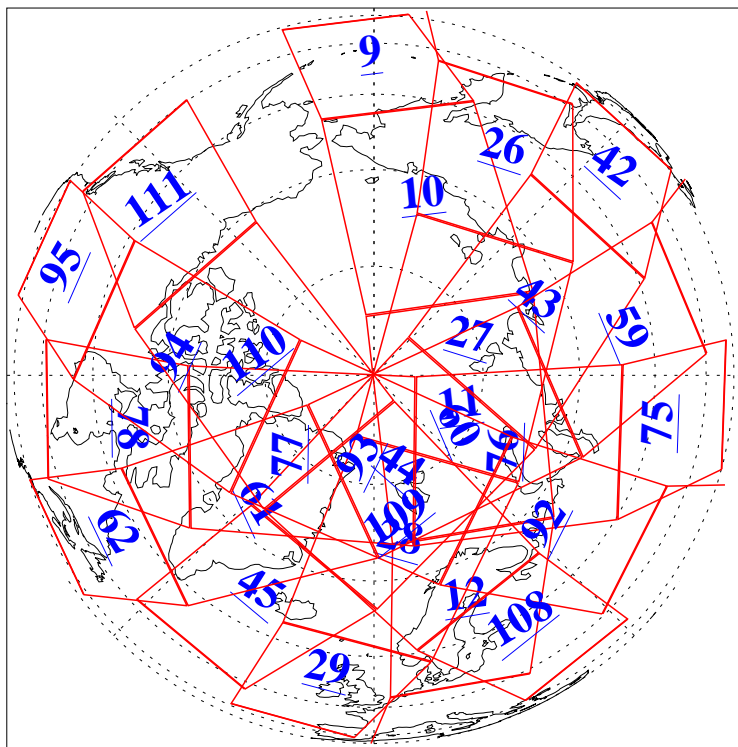

L1B Availability
AMSU Granules: 240
HSB Granules: 0
AIRS Granules: 240

27 Jul 2009
DoY 208
Aqua Day 2641
Granules: 1 to 120

Granules: 121 to 240

Legend: AMSU Available, HSB Available, AIRS Available

L1B Availability
AMSU Granules: 240
HSB Granules: 0
AIRS Granules: 240

27 Jul 2009
DoY 208
Aqua Day 2641
Ascending Granules

Descending Granules

Legend: AMSU Available, HSB Available, AIRS Available

L1B Availability
 AMSU Granules: 240
 HSB Granules: 0
 AIRS Granules: 240

27 Jul 2009
 DoY 208
 Aqua Day 2641

Northern Hemisphere Granules

Southern Hemisphere Granules

Legend: AMSU Available, HSB Available, AIRS Available