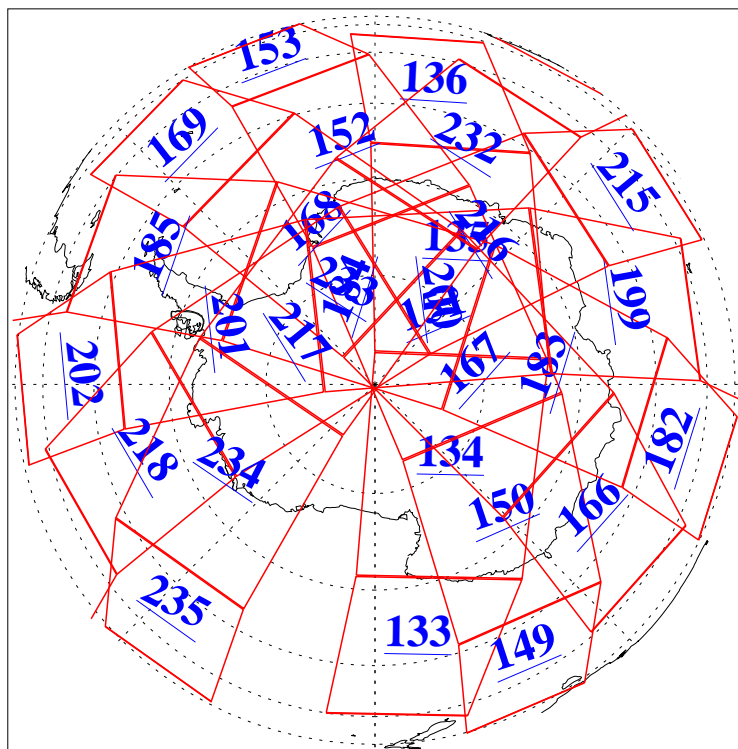

L1B Availability
AMSU Granules: 240
HSB Granules: 0
AIRS Granules: 240

27 Jul 2009
DoY 208
Aqua Day 2641
Granules: 1 to 120

Granules: 121 to 240

Legend: AMSU Available, HSB Available, AIRS Available

L1B Availability
AMSU Granules: 240
HSB Granules: 0
AIRS Granules: 240

27 Jul 2009
DoY 208
Aqua Day 2641
Ascending Granules

Descending Granules

Legend: AMSU Available, HSB Available, AIRS Available

L1B Availability
 AMSU Granules: 240
 HSB Granules: 0
 AIRS Granules: 240

27 Jul 2009
 DoY 208
 Aqua Day 2641

Northern Hemisphere Granules

Southern Hemisphere Granules

Legend: AMSU Available, HSB Available, AIRS Available