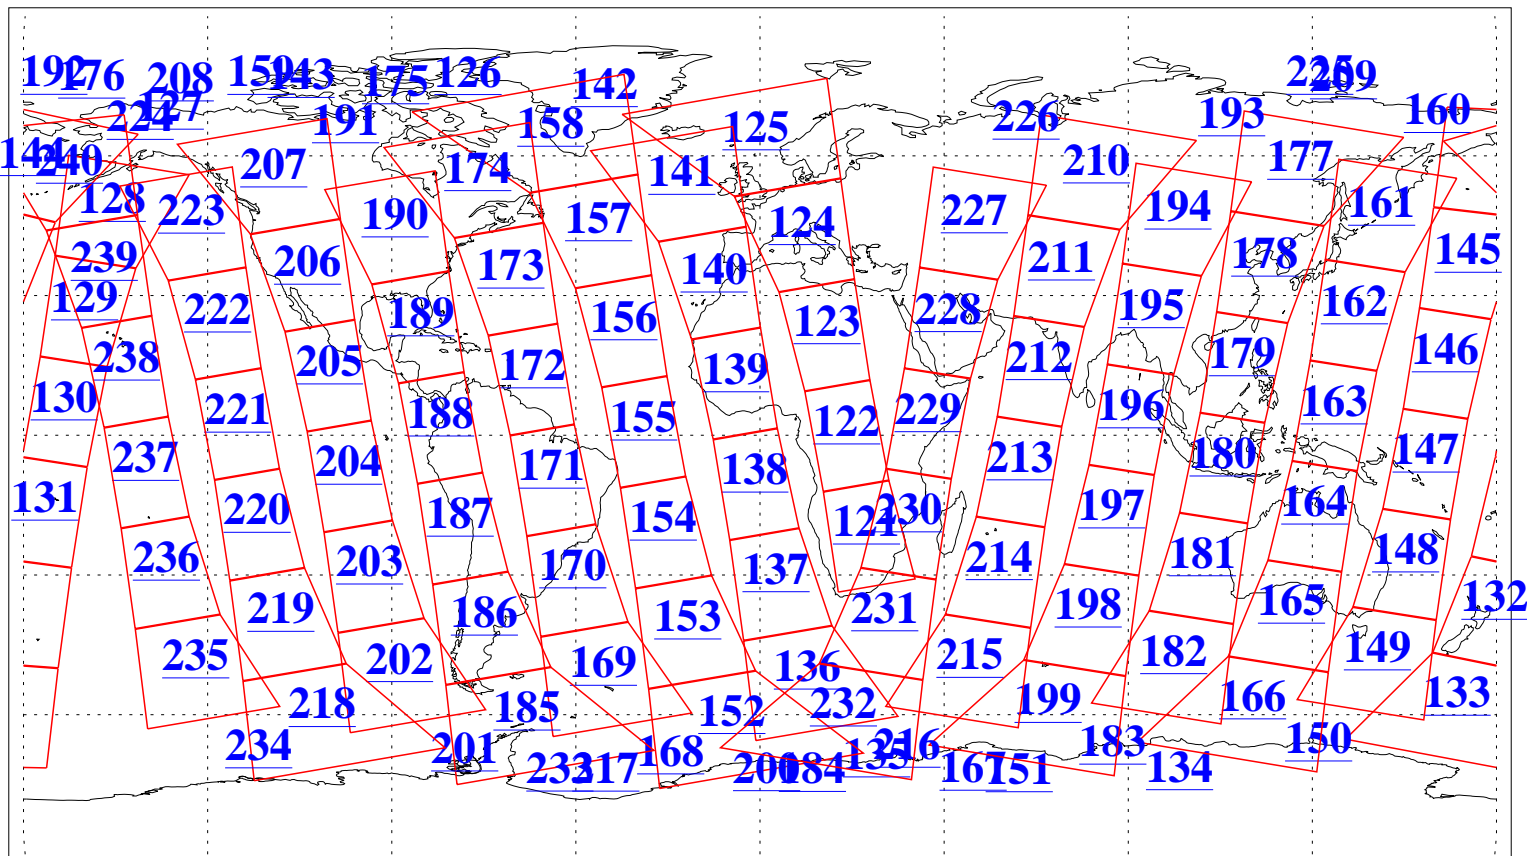

L1B Availability
AMSU Granules: 240
HSB Granules: 0
AIRS Granules: 240

27 Jul 2009
DoY 208
Aqua Day 2641
Granules: 1 to 120

Granules: 121 to 240

Legend: AMSU Available, HSB Available, AIRS Available

L1B Availability
AMSU Granules: 240
HSB Granules: 0
AIRS Granules: 240

27 Jul 2009
DoY 208
Aqua Day 2641
Ascending Granules

Descending Granules

Legend: AMSU Available, HSB Available, AIRS Available

L1B Availability
 AMSU Granules: 240
 HSB Granules: 0
 AIRS Granules: 240

27 Jul 2009
 DoY 208
 Aqua Day 2641