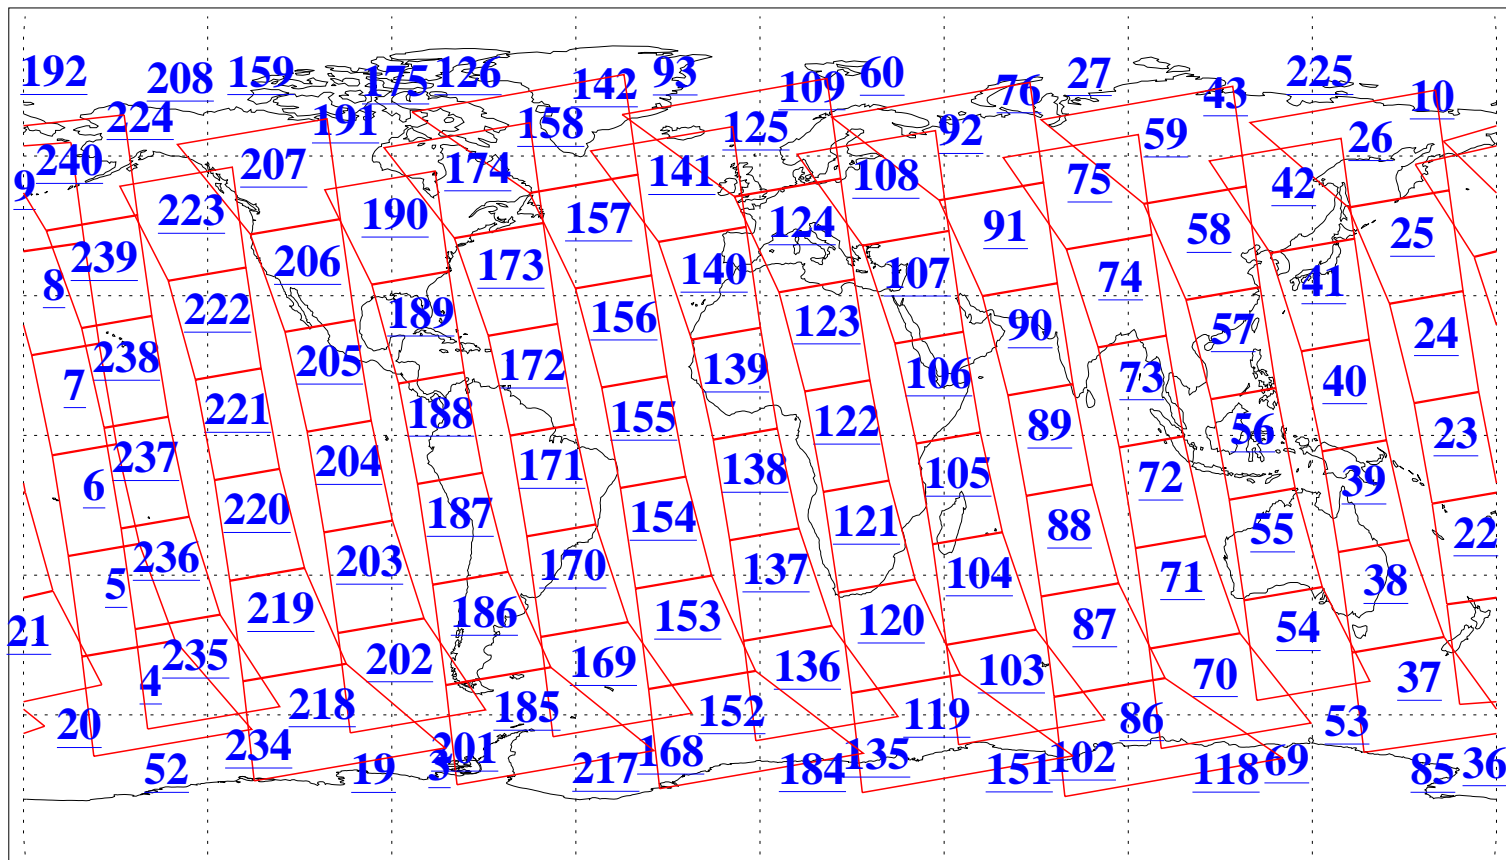

L1B Availability
AMSU Granules: 240
HSB Granules: 0
AIRS Granules: 240

27 Jul 2009
DoY 208
Aqua Day 2641
Granules: 1 to 120

Granules: 121 to 240

Legend: AMSU Available, HSB Available, AIRS Available

L1B Availability
AMSU Granules: 240
HSB Granules: 0
AIRS Granules: 240

27 Jul 2009
DoY 208
Aqua Day 2641
Ascending Granules

Descending Granules

Legend: AMSU Available, HSB Available, AIRS Available

L1B Availability
 AMSU Granules: 240
 HSB Granules: 0
 AIRS Granules: 240

27 Jul 2009
 DoY 208
 Aqua Day 2641

Northern Hemisphere Granules

Southern Hemisphere Granules

Legend: AMSU Available, HSB Available, AIRS Available