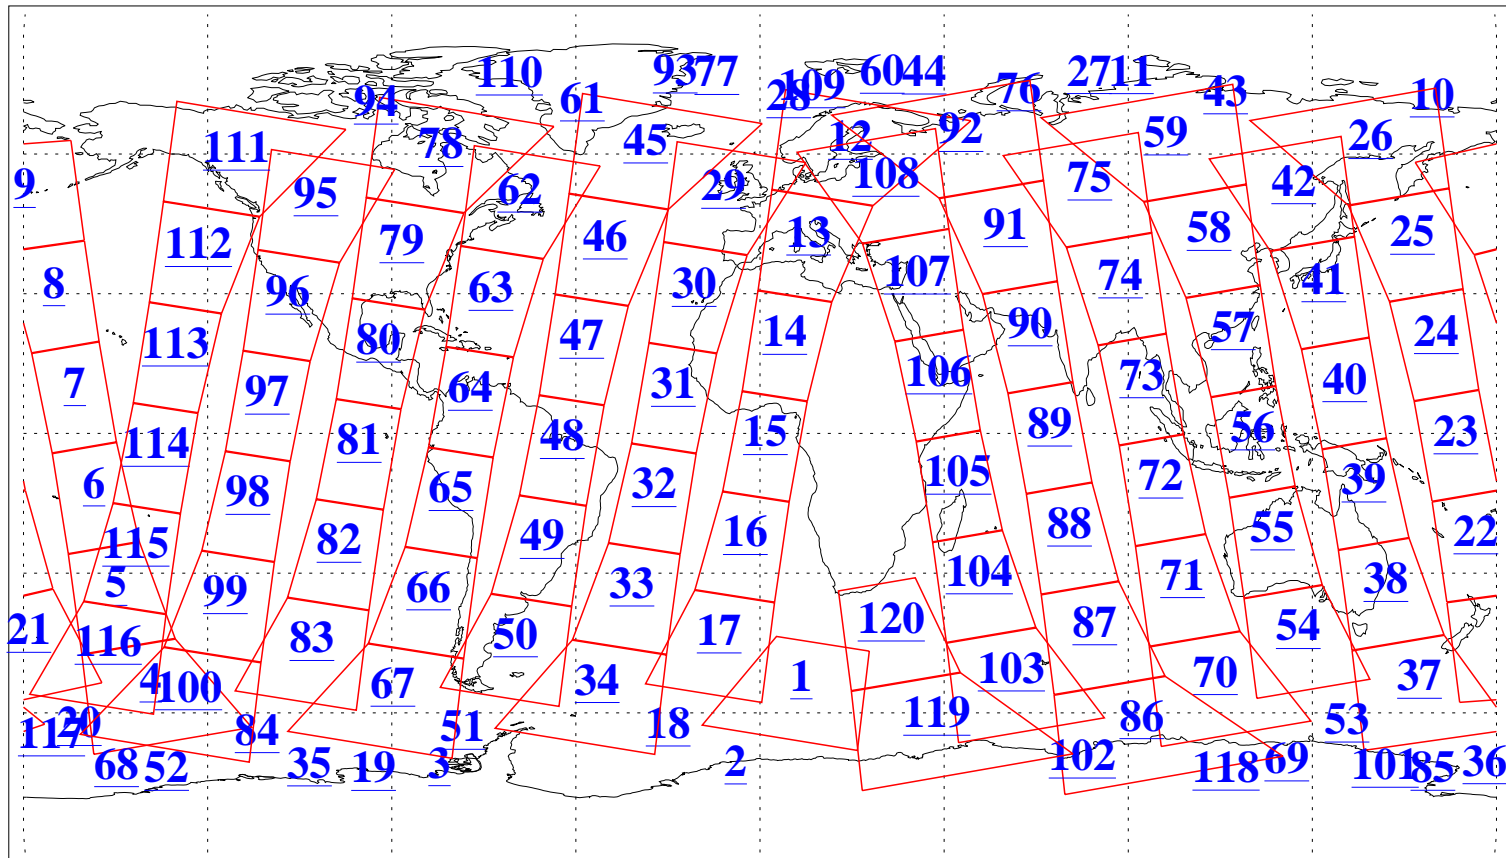

L1B Availability
AMSU Granules: 240
HSB Granules: 0
AIRS Granules: 240

27 Jul 2009
DoY 208
Aqua Day 2641
Granules: 1 to 120

Granules: 121 to 240

Legend: AMSU Available, HSB Available, AIRS Available

L1B Availability
AMSU Granules: 240
HSB Granules: 0
AIRS Granules: 240

27 Jul 2009
DoY 208
Aqua Day 2641
Ascending Granules

Descending Granules

Legend: AMSU Available, HSB Available, AIRS Available

L1B Availability
 AMSU Granules: 240
 HSB Granules: 0
 AIRS Granules: 240

27 Jul 2009
 DoY 208
 Aqua Day 2641

Northern Hemisphere Granules

Southern Hemisphere Granules

Legend: AMSU Available, HSB Available, AIRS Available