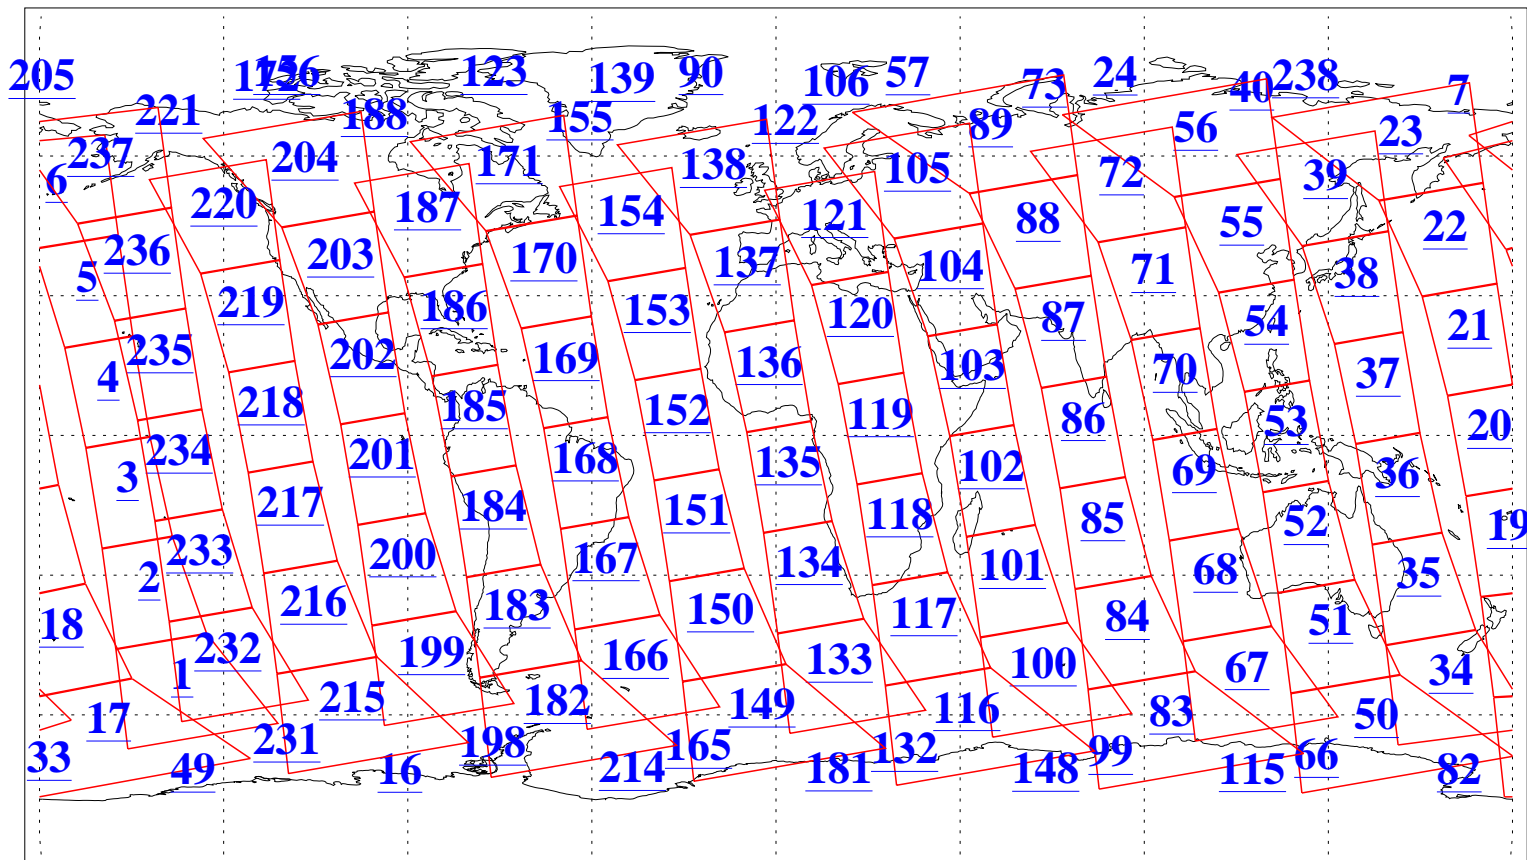

L1B Availability  
AMSU Granules: 240  
HSB Granules: 0  
AIRS Granules: 240

22 Jul 2009  
DoY 203  
Aqua Day 2636  
Granules: 1 to 120

Granules: 121 to 240

Legend: AMSU Available, HSB Available, AIRS Available

L1B Availability  
 AMSU Granules: 240  
 HSB Granules: 0  
 AIRS Granules: 240

22 Jul 2009  
 DoY 203  
 Aqua Day 2636

Ascending Granules

Descending Granules

Legend: AMSU Available, HSB Available, AIRS Available

L1B Availability  
 AMSU Granules: 240  
 HSB Granules: 0  
 AIRS Granules: 240

22 Jul 2009  
 DoY 203  
 Aqua Day 2636

Northern Hemisphere Granules

Southern Hemisphere Granules

Legend: AMSU Available, HSB Available, AIRS Available