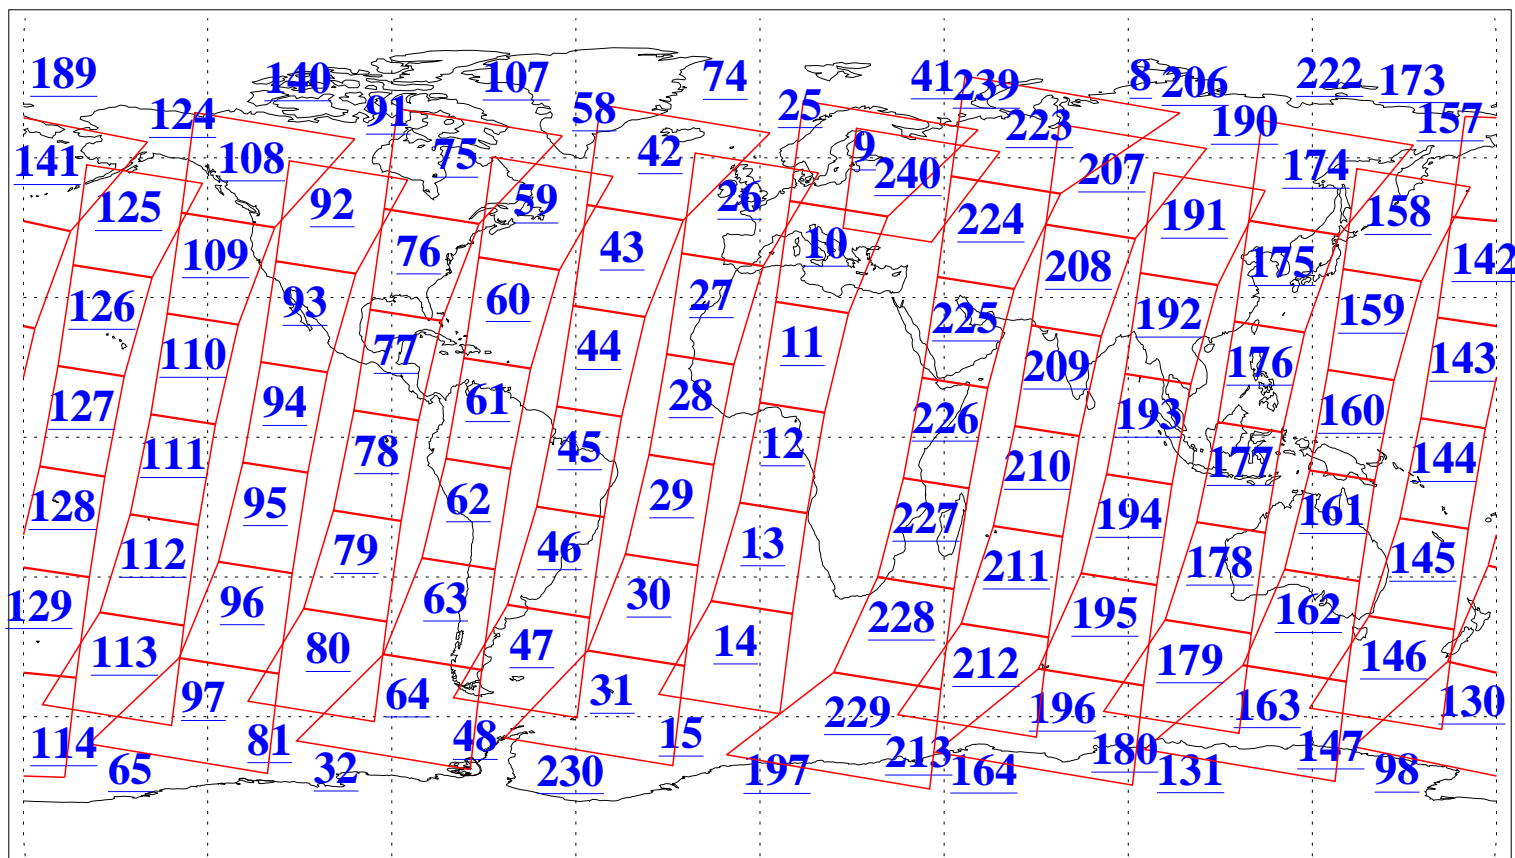

L1B Availability  
AMSU Granules: 240  
HSB Granules: 0  
AIRS Granules: 240

22 Jul 2009  
DoY 203  
Aqua Day 2636  
Granules: 1 to 120

Granules: 121 to 240

Legend: AMSU Available, HSB Available, AIRS Available

L1B Availability  
 AMSU Granules: 240  
 HSB Granules: 0  
 AIRS Granules: 240

22 Jul 2009  
 DoY 203  
 Aqua Day 2636

Ascending Granules

Descending Granules

Legend: AMSU Available, HSB Available, AIRS Available

L1B Availability  
 AMSU Granules: 240  
 HSB Granules: 0  
 AIRS Granules: 240

22 Jul 2009  
 DoY 203  
 Aqua Day 2636

Northern Hemisphere Granules

Southern Hemisphere Granules

Legend: AMSU Available, HSB Available, AIRS Available