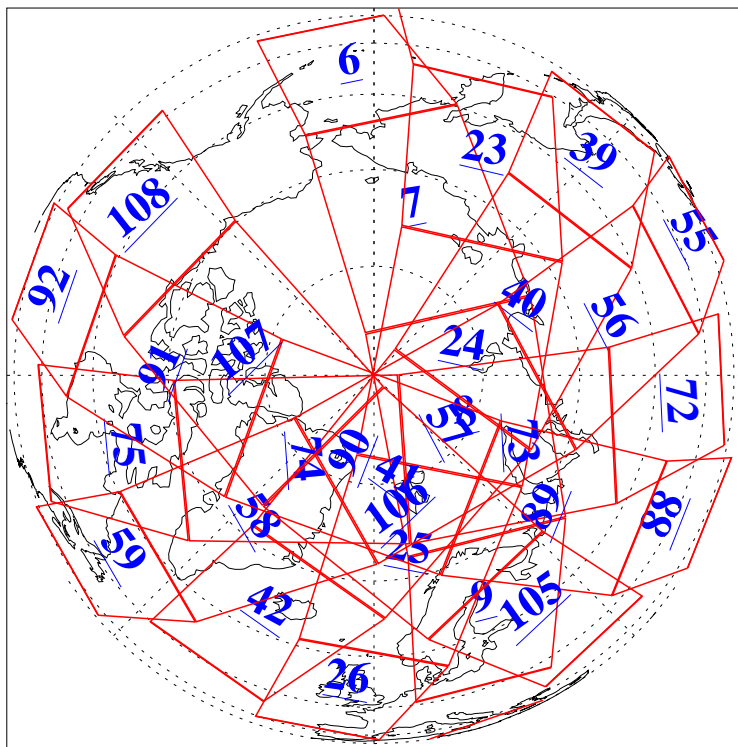

L1B Availability  
AMSU Granules: 240  
HSB Granules: 0  
AIRS Granules: 240

22 Jul 2009  
DoY 203  
Aqua Day 2636  
Granules: 1 to 120

Granules: 121 to 240

Legend: AMSU Available, HSB Available, AIRS Available

L1B Availability  
 AMSU Granules: 240  
 HSB Granules: 0  
 AIRS Granules: 240

22 Jul 2009  
 DoY 203  
 Aqua Day 2636

Ascending Granules

Descending Granules

Legend: AMSU Available, HSB Available, AIRS Available

L1B Availability  
 AMSU Granules: 240  
 HSB Granules: 0  
 AIRS Granules: 240

22 Jul 2009  
 DoY 203  
 Aqua Day 2636

Northern Hemisphere Granules

Southern Hemisphere Granules

Legend: AMSU Available, HSB Available, AIRS Available