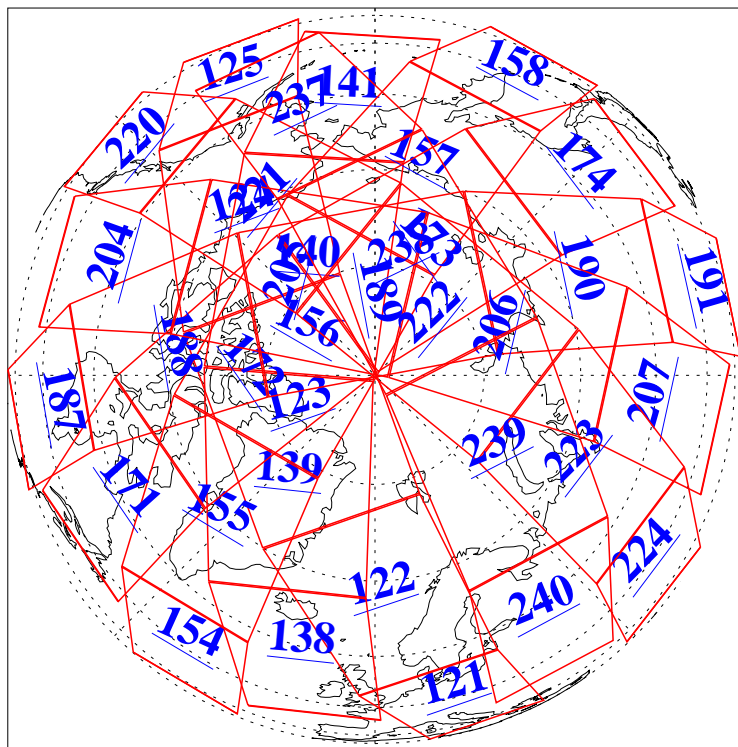

L1B Availability  
AMSU Granules: 240  
HSB Granules: 0  
AIRS Granules: 240

22 Jul 2009  
DoY 203  
Aqua Day 2636  
Granules: 1 to 120

Granules: 121 to 240

Legend: AMSU Available, HSB Available, AIRS Available

L1B Availability  
 AMSU Granules: 240  
 HSB Granules: 0  
 AIRS Granules: 240

22 Jul 2009  
 DoY 203  
 Aqua Day 2636

Ascending Granules

Descending Granules

Legend: AMSU Available, HSB Available, AIRS Available

L1B Availability  
 AMSU Granules: 240  
 HSB Granules: 0  
 AIRS Granules: 240

22 Jul 2009  
 DoY 203  
 Aqua Day 2636

Northern Hemisphere Granules

Southern Hemisphere Granules

Legend: AMSU Available, HSB Available, AIRS Available