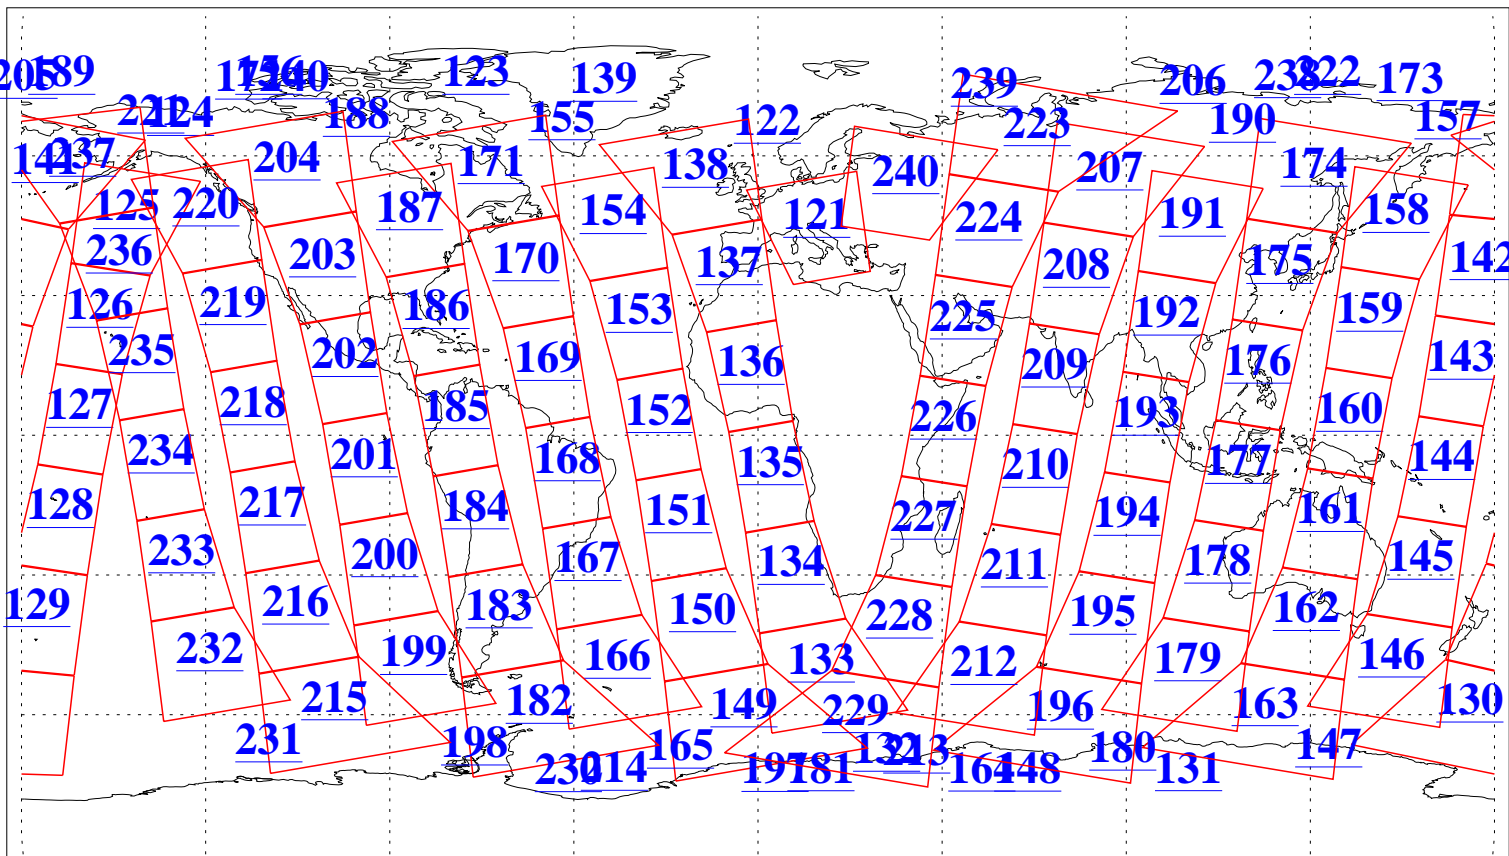

L1B Availability  
AMSU Granules: 240  
HSB Granules: 0  
AIRS Granules: 240

22 Jul 2009  
DoY 203  
Aqua Day 2636  
Granules: 1 to 120

Granules: 121 to 240

Legend: AMSU Available, HSB Available, AIRS Available

L1B Availability  
 AMSU Granules: 240  
 HSB Granules: 0  
 AIRS Granules: 240

22 Jul 2009  
 DoY 203  
 Aqua Day 2636

Ascending Granules

Descending Granules

Legend: AMSU Available, HSB Available, AIRS Available

L1B Availability  
 AMSU Granules: 240  
 HSB Granules: 0  
 AIRS Granules: 240

22 Jul 2009  
 DoY 203  
 Aqua Day 2636

Northern Hemisphere Granules

Southern Hemisphere Granules

Legend: AMSU Available, HSB Available, AIRS Available