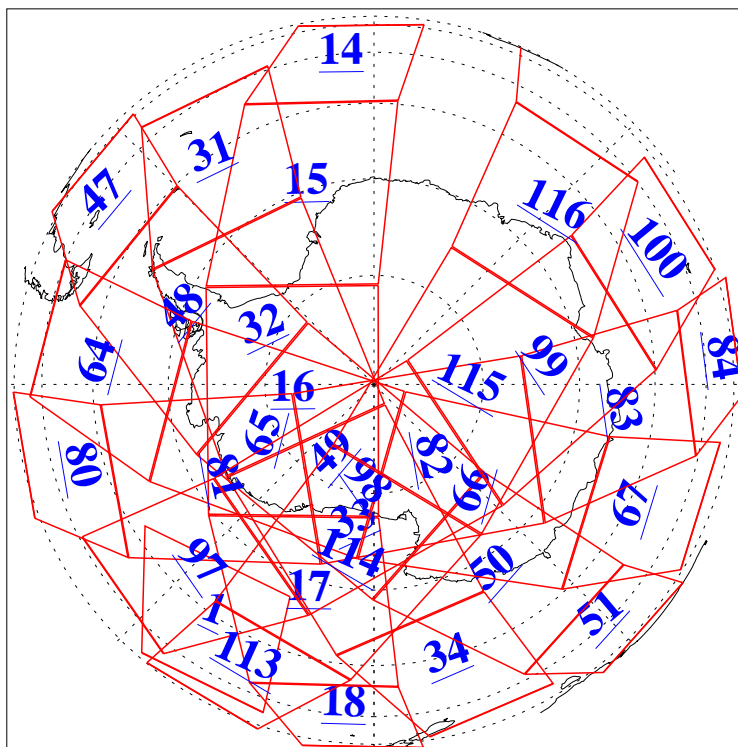

L1B Availability  
AMSU Granules: 240  
HSB Granules: 0  
AIRS Granules: 240

22 Jul 2009  
DoY 203  
Aqua Day 2636  
Granules: 1 to 120

Granules: 121 to 240

Legend: AMSU Available, HSB Available, AIRS Available

L1B Availability  
 AMSU Granules: 240  
 HSB Granules: 0  
 AIRS Granules: 240

22 Jul 2009  
 DoY 203  
 Aqua Day 2636

Ascending Granules

Descending Granules

Legend: AMSU Available, HSB Available, AIRS Available

L1B Availability  
 AMSU Granules: 240  
 HSB Granules: 0  
 AIRS Granules: 240

22 Jul 2009  
 DoY 203  
 Aqua Day 2636

Northern Hemisphere Granules

Southern Hemisphere Granules

Legend: AMSU Available, HSB Available, AIRS Available