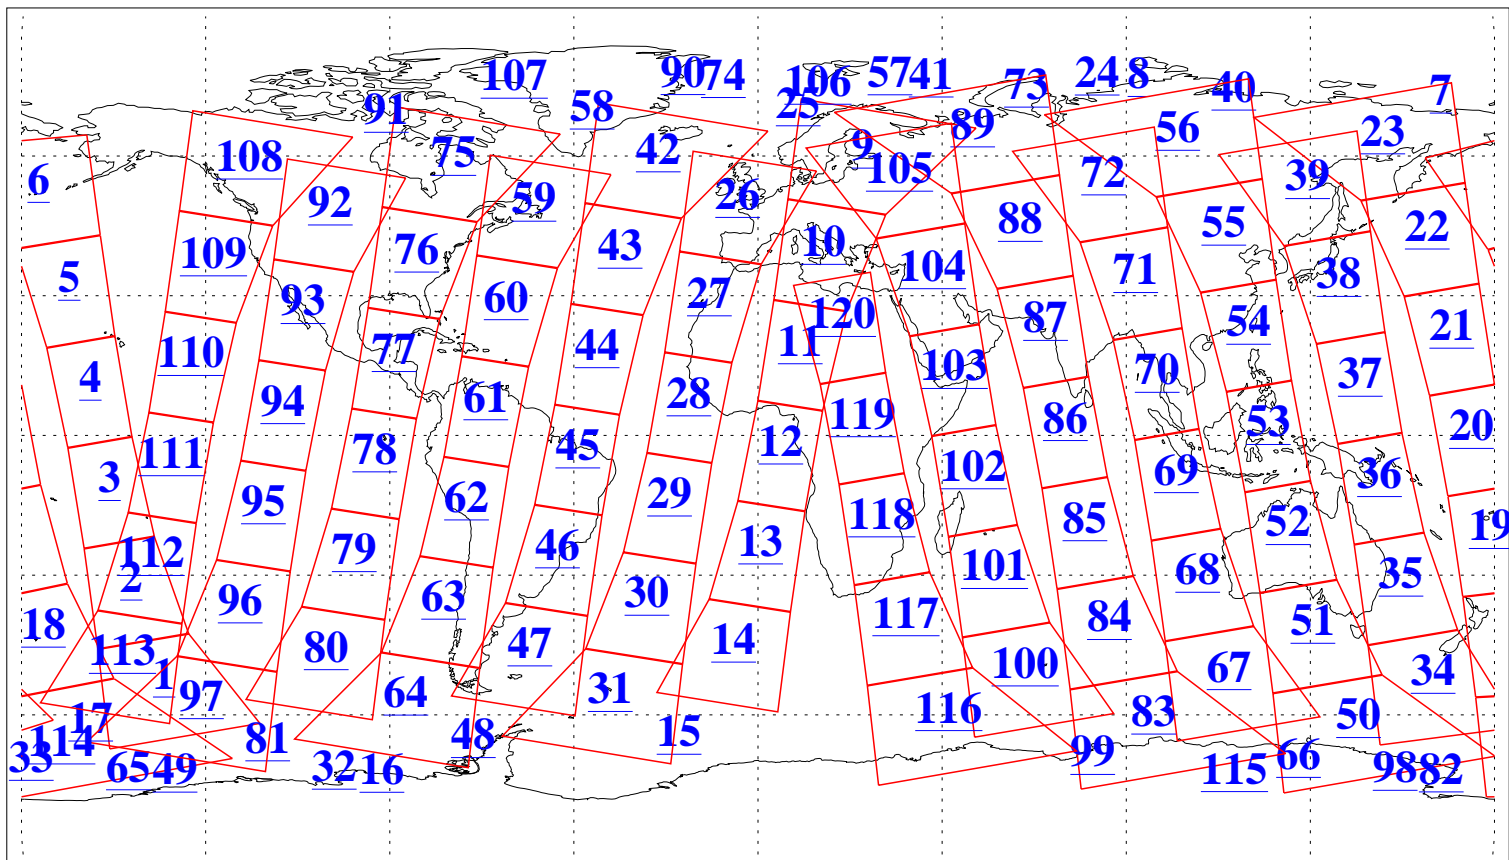

L1B Availability  
AMSU Granules: 240  
HSB Granules: 0  
AIRS Granules: 240

22 Jul 2009  
DoY 203  
Aqua Day 2636  
Granules: 1 to 120

Granules: 121 to 240

Legend: AMSU Available, HSB Available, AIRS Available

L1B Availability  
 AMSU Granules: 240  
 HSB Granules: 0  
 AIRS Granules: 240

22 Jul 2009  
 DoY 203  
 Aqua Day 2636

Ascending Granules

Descending Granules

Legend: AMSU Available, HSB Available, AIRS Available

L1B Availability  
 AMSU Granules: 240  
 HSB Granules: 0  
 AIRS Granules: 240

22 Jul 2009  
 DoY 203  
 Aqua Day 2636

Northern Hemisphere Granules

Southern Hemisphere Granules

Legend: AMSU Available, HSB Available, AIRS Available