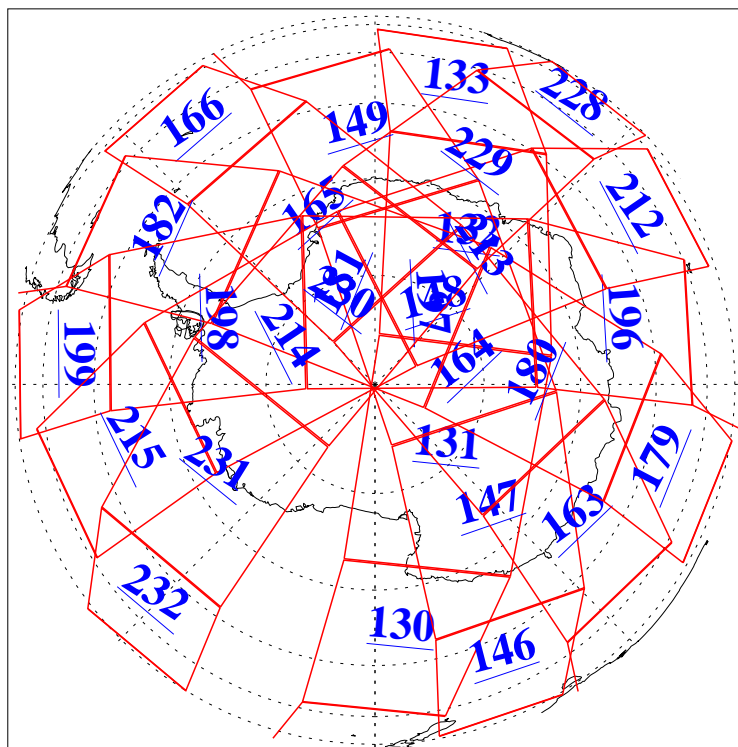

L1B Availability  
 AMSU Granules: 240  
 HSB Granules: 0  
 AIRS Granules: 240

22 Jul 2009  
 DoY 203  
 Aqua Day 2636

Ascending Granules

Descending Granules

Legend: AMSU Available, HSB Available, AIRS Available

L1B Availability  
 AMSU Granules: 240  
 HSB Granules: 0  
 AIRS Granules: 240

22 Jul 2009  
 DoY 203  
 Aqua Day 2636

Northern Hemisphere Granules

Southern Hemisphere Granules

Legend: AMSU Available, HSB Available, AIRS Available