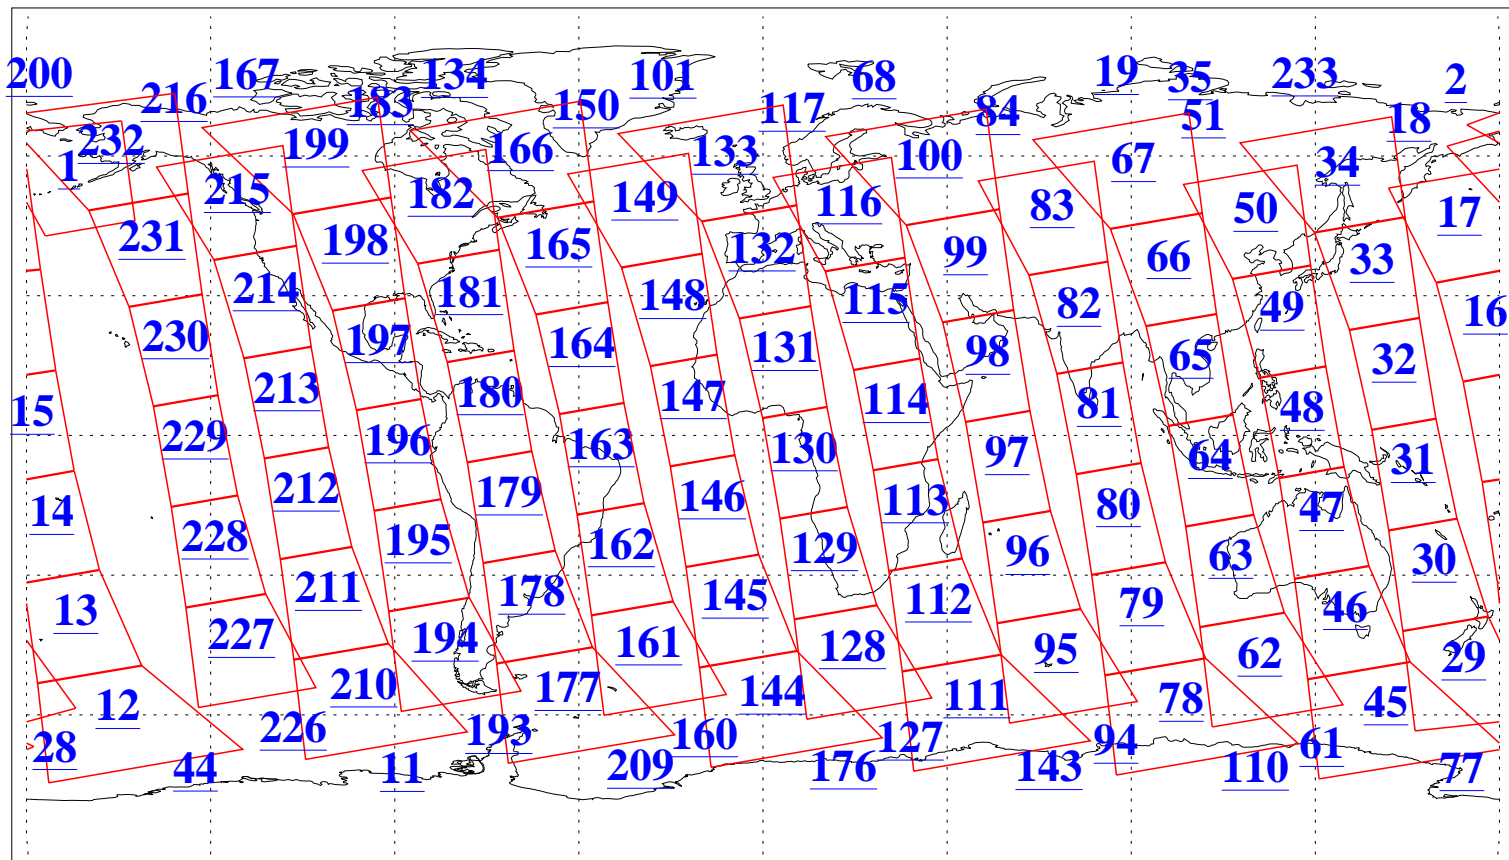

L1B Availability  
AMSU Granules: 240  
HSB Granules: 0  
AIRS Granules: 240

19 Jul 2009  
DoY 200  
Aqua Day 2633  
Granules: 1 to 120

Granules: 121 to 240

Legend: AMSU Available, HSB Available, AIRS Available

L1B Availability  
AMSU Granules: 240  
HSB Granules: 0  
AIRS Granules: 240

19 Jul 2009  
DoY 200  
Aqua Day 2633  
Ascending Granules

Descending Granules

Legend: AMSU Available, HSB Available, AIRS Available

L1B Availability  
 AMSU Granules: 240  
 HSB Granules: 0  
 AIRS Granules: 240

19 Jul 2009  
 DoY 200  
 Aqua Day 2633

Northern Hemisphere Granules

Southern Hemisphere Granules

Legend: AMSU Available, HSB Available, AIRS Available