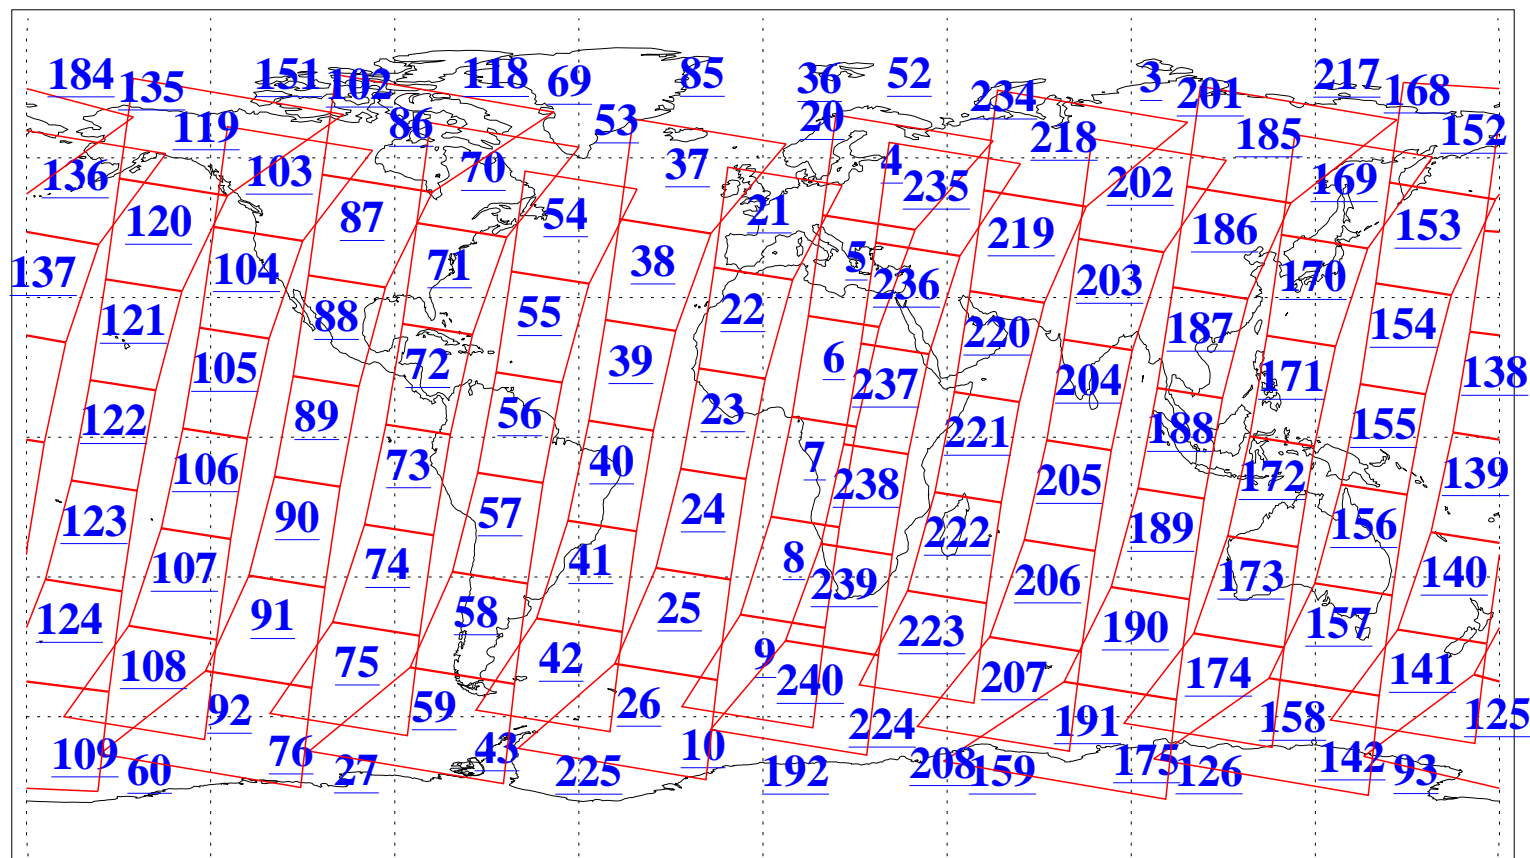

L1B Availability  
AMSU Granules: 240  
HSB Granules: 0  
AIRS Granules: 240

19 Jul 2009  
DoY 200  
Aqua Day 2633  
Granules: 1 to 120

Granules: 121 to 240

Legend: AMSU Available, HSB Available, AIRS Available

L1B Availability  
AMSU Granules: 240  
HSB Granules: 0  
AIRS Granules: 240

19 Jul 2009  
DoY 200  
Aqua Day 2633  
Ascending Granules

Descending Granules

Legend: AMSU Available, HSB Available, AIRS Available

L1B Availability  
 AMSU Granules: 240  
 HSB Granules: 0  
 AIRS Granules: 240

19 Jul 2009  
 DoY 200  
 Aqua Day 2633

Northern Hemisphere Granules

Southern Hemisphere Granules

Legend: AMSU Available, HSB Available, AIRS Available