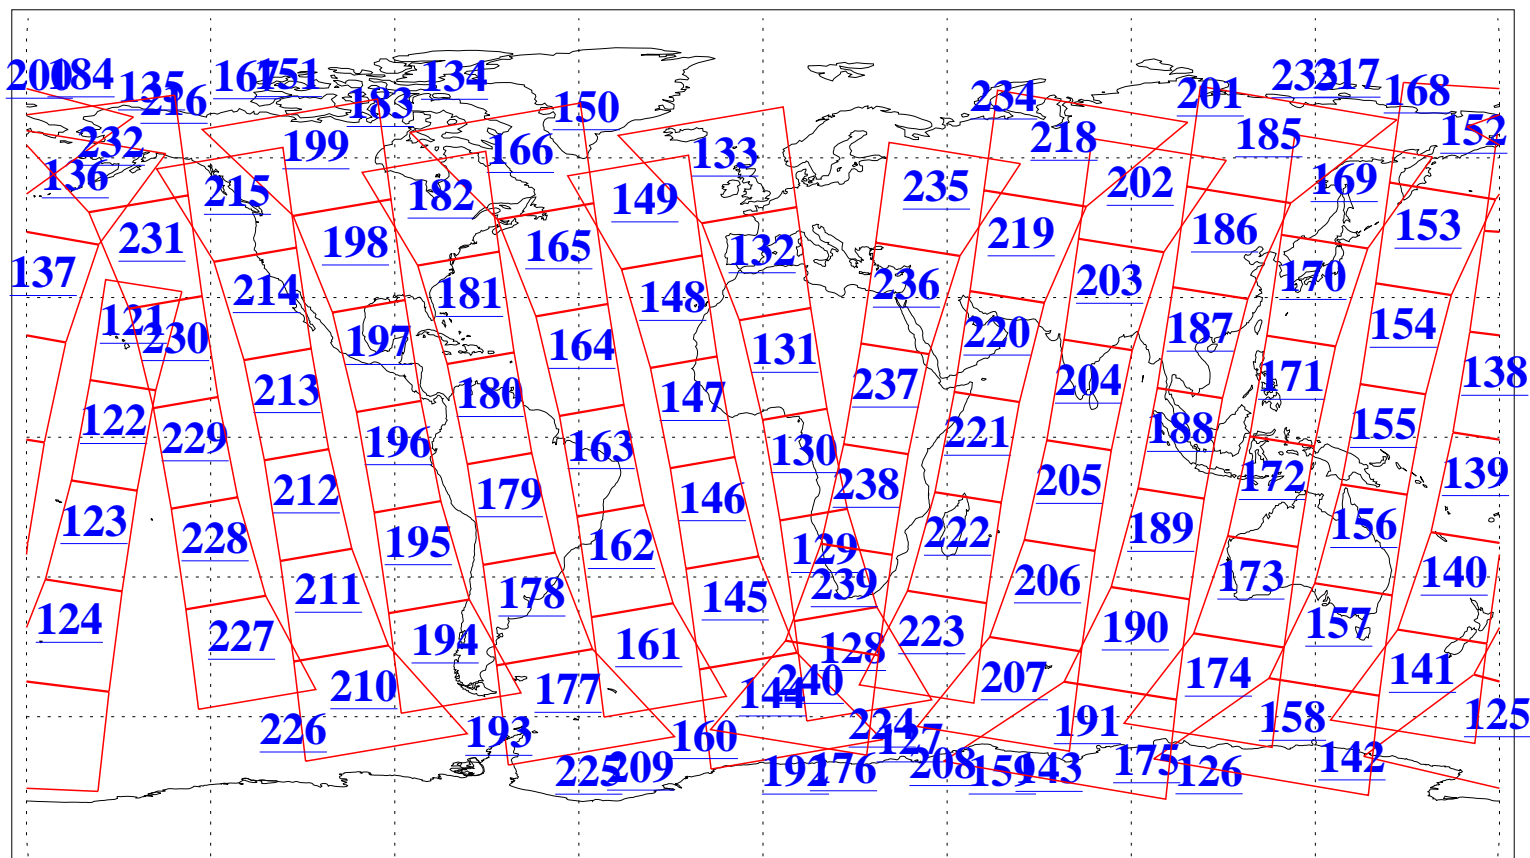

L1B Availability  
AMSU Granules: 240  
HSB Granules: 0  
AIRS Granules: 240

19 Jul 2009  
DoY 200  
Aqua Day 2633  
Granules: 1 to 120

Granules: 121 to 240

Legend: AMSU Available, HSB Available, AIRS Available

L1B Availability  
AMSU Granules: 240  
HSB Granules: 0  
AIRS Granules: 240

19 Jul 2009  
DoY 200  
Aqua Day 2633  
Ascending Granules

Descending Granules

Legend: AMSU Available, HSB Available, AIRS Available

L1B Availability  
 AMSU Granules: 240  
 HSB Granules: 0  
 AIRS Granules: 240

19 Jul 2009  
 DoY 200  
 Aqua Day 2633

Northern Hemisphere Granules

Southern Hemisphere Granules

Legend: AMSU Available, HSB Available, AIRS Available