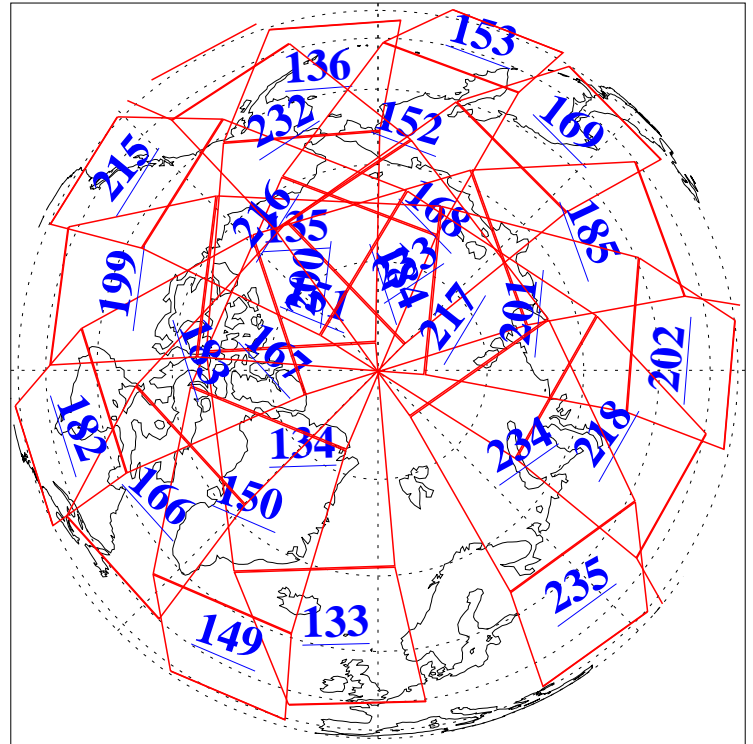

L1B Availability  
AMSU Granules: 240  
HSB Granules: 0  
AIRS Granules: 240

19 Jul 2009  
DoY 200  
Aqua Day 2633  
Granules: 1 to 120

Granules: 121 to 240

Legend: AMSU Available, HSB Available, AIRS Available

L1B Availability  
AMSU Granules: 240  
HSB Granules: 0  
AIRS Granules: 240

19 Jul 2009  
DoY 200  
Aqua Day 2633  
Ascending Granules

Descending Granules

Legend: AMSU Available, HSB Available, AIRS Available

L1B Availability  
 AMSU Granules: 240  
 HSB Granules: 0  
 AIRS Granules: 240

19 Jul 2009  
 DoY 200  
 Aqua Day 2633

Northern Hemisphere Granules

Southern Hemisphere Granules

Legend: AMSU Available, HSB Available, AIRS Available