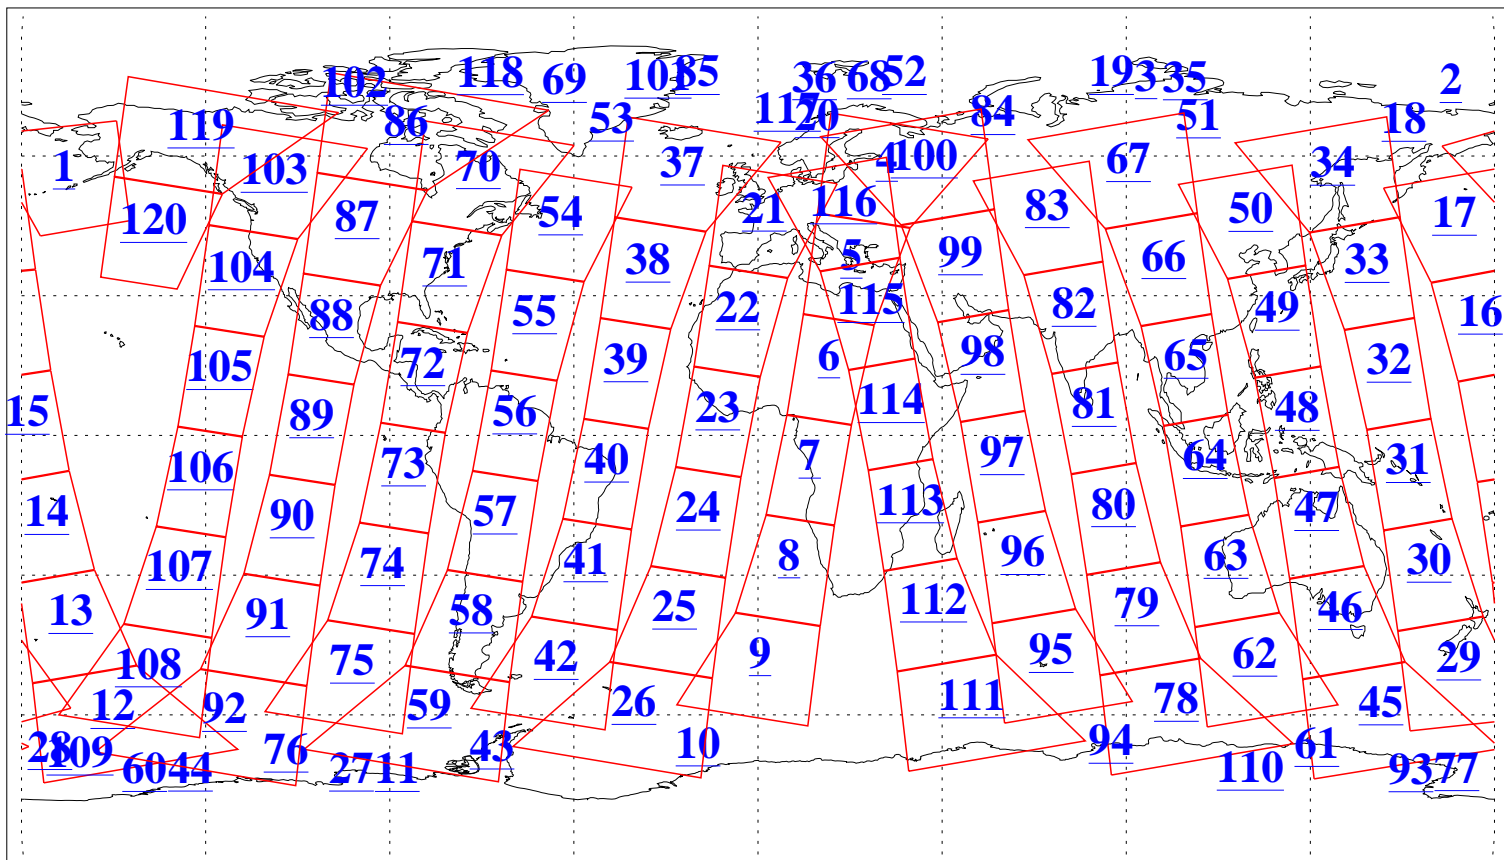

L1B Availability  
AMSU Granules: 240  
HSB Granules: 0  
AIRS Granules: 240

19 Jul 2009  
DoY 200  
Aqua Day 2633  
Granules: 1 to 120

Granules: 121 to 240

Legend: AMSU Available, HSB Available, AIRS Available

L1B Availability  
AMSU Granules: 240  
HSB Granules: 0  
AIRS Granules: 240

19 Jul 2009  
DoY 200  
Aqua Day 2633  
Ascending Granules

Descending Granules

Legend: AMSU Available, HSB Available, AIRS Available

L1B Availability  
 AMSU Granules: 240  
 HSB Granules: 0  
 AIRS Granules: 240

19 Jul 2009  
 DoY 200  
 Aqua Day 2633

Northern Hemisphere Granules

Southern Hemisphere Granules

Legend: AMSU Available, HSB Available, AIRS Available