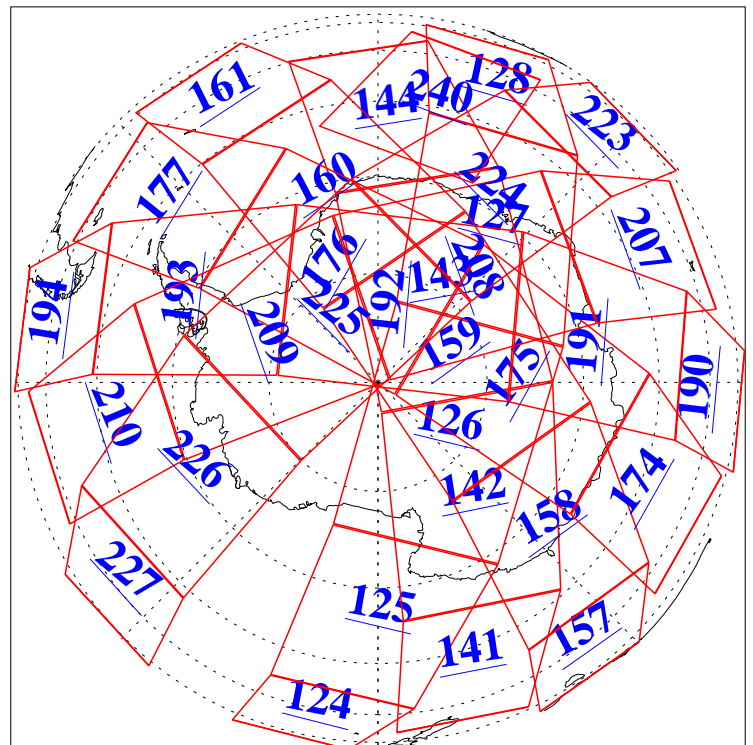

L1B Availability  
AMSU Granules: 240  
HSB Granules: 0  
AIRS Granules: 240

19 Jul 2009  
DoY 200  
Aqua Day 2633  
Granules: 1 to 120

Granules: 121 to 240

Legend: AMSU Available, HSB Available, AIRS Available

L1B Availability  
AMSU Granules: 240  
HSB Granules: 0  
AIRS Granules: 240

19 Jul 2009  
DoY 200  
Aqua Day 2633  
Ascending Granules

Descending Granules

Legend: AMSU Available, HSB Available, AIRS Available

L1B Availability  
 AMSU Granules: 240  
 HSB Granules: 0  
 AIRS Granules: 240

19 Jul 2009  
 DoY 200  
 Aqua Day 2633

Northern Hemisphere Granules

Southern Hemisphere Granules

Legend: AMSU Available, HSB Available, AIRS Available