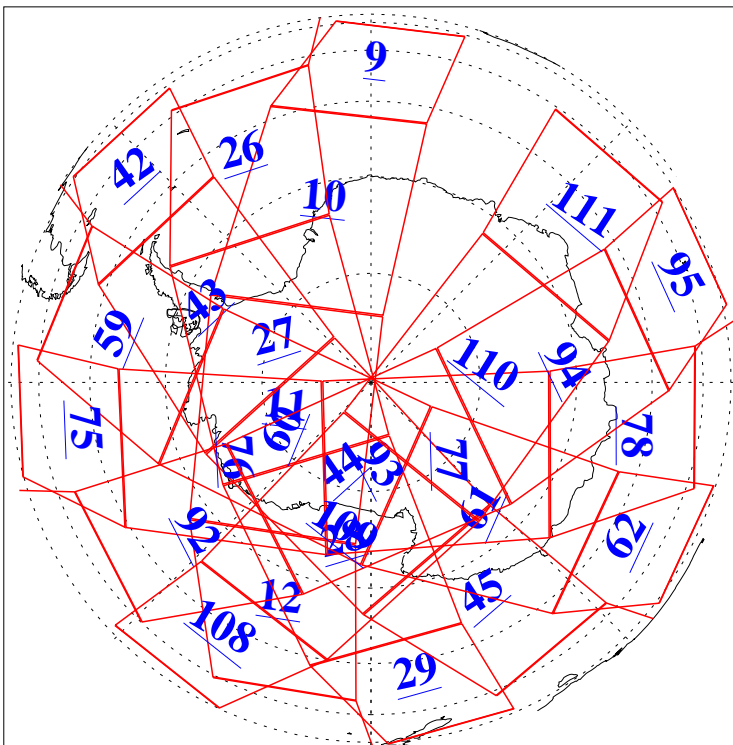

L1B Availability  
AMSU Granules: 240  
HSB Granules: 0  
AIRS Granules: 240

19 Jul 2009  
DoY 200  
Aqua Day 2633  
Granules: 1 to 120

Granules: 121 to 240

Legend: AMSU Available, HSB Available, AIRS Available

L1B Availability  
AMSU Granules: 240  
HSB Granules: 0  
AIRS Granules: 240

19 Jul 2009  
DoY 200  
Aqua Day 2633  
Ascending Granules

Descending Granules

Legend: AMSU Available, HSB Available, AIRS Available

L1B Availability  
 AMSU Granules: 240  
 HSB Granules: 0  
 AIRS Granules: 240

19 Jul 2009  
 DoY 200  
 Aqua Day 2633

Northern Hemisphere Granules

Southern Hemisphere Granules

Legend: AMSU Available, HSB Available, AIRS Available