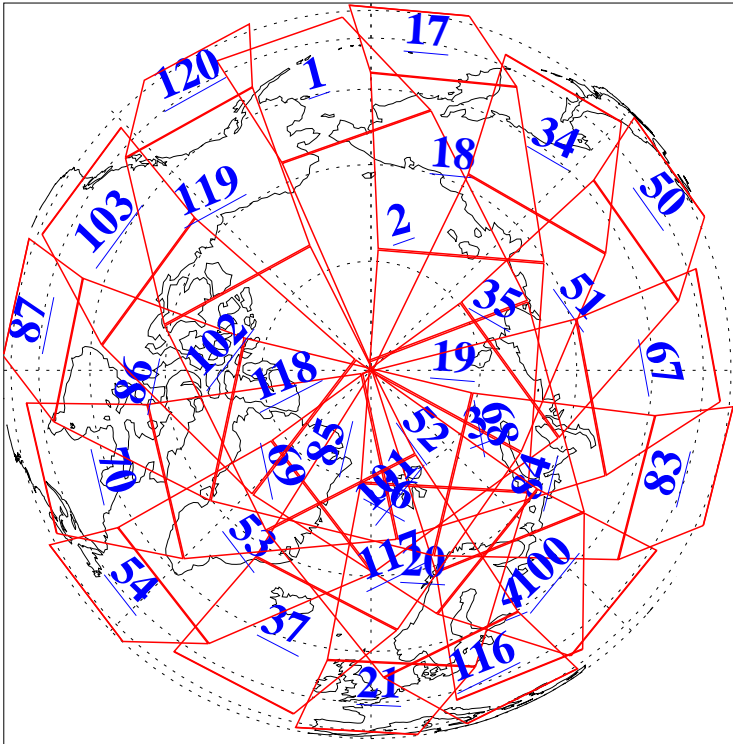

L1B Availability  
AMSU Granules: 240  
HSB Granules: 0  
AIRS Granules: 240

19 Jul 2009  
DoY 200  
Aqua Day 2633  
Granules: 1 to 120

Granules: 121 to 240

Legend: AMSU Available, HSB Available, AIRS Available

L1B Availability  
AMSU Granules: 240  
HSB Granules: 0  
AIRS Granules: 240

19 Jul 2009  
DoY 200  
Aqua Day 2633  
Ascending Granules

Descending Granules

Legend: AMSU Available, HSB Available, AIRS Available

L1B Availability  
 AMSU Granules: 240  
 HSB Granules: 0  
 AIRS Granules: 240

19 Jul 2009  
 DoY 200  
 Aqua Day 2633

Northern Hemisphere Granules

Southern Hemisphere Granules

Legend: AMSU Available, HSB Available, AIRS Available